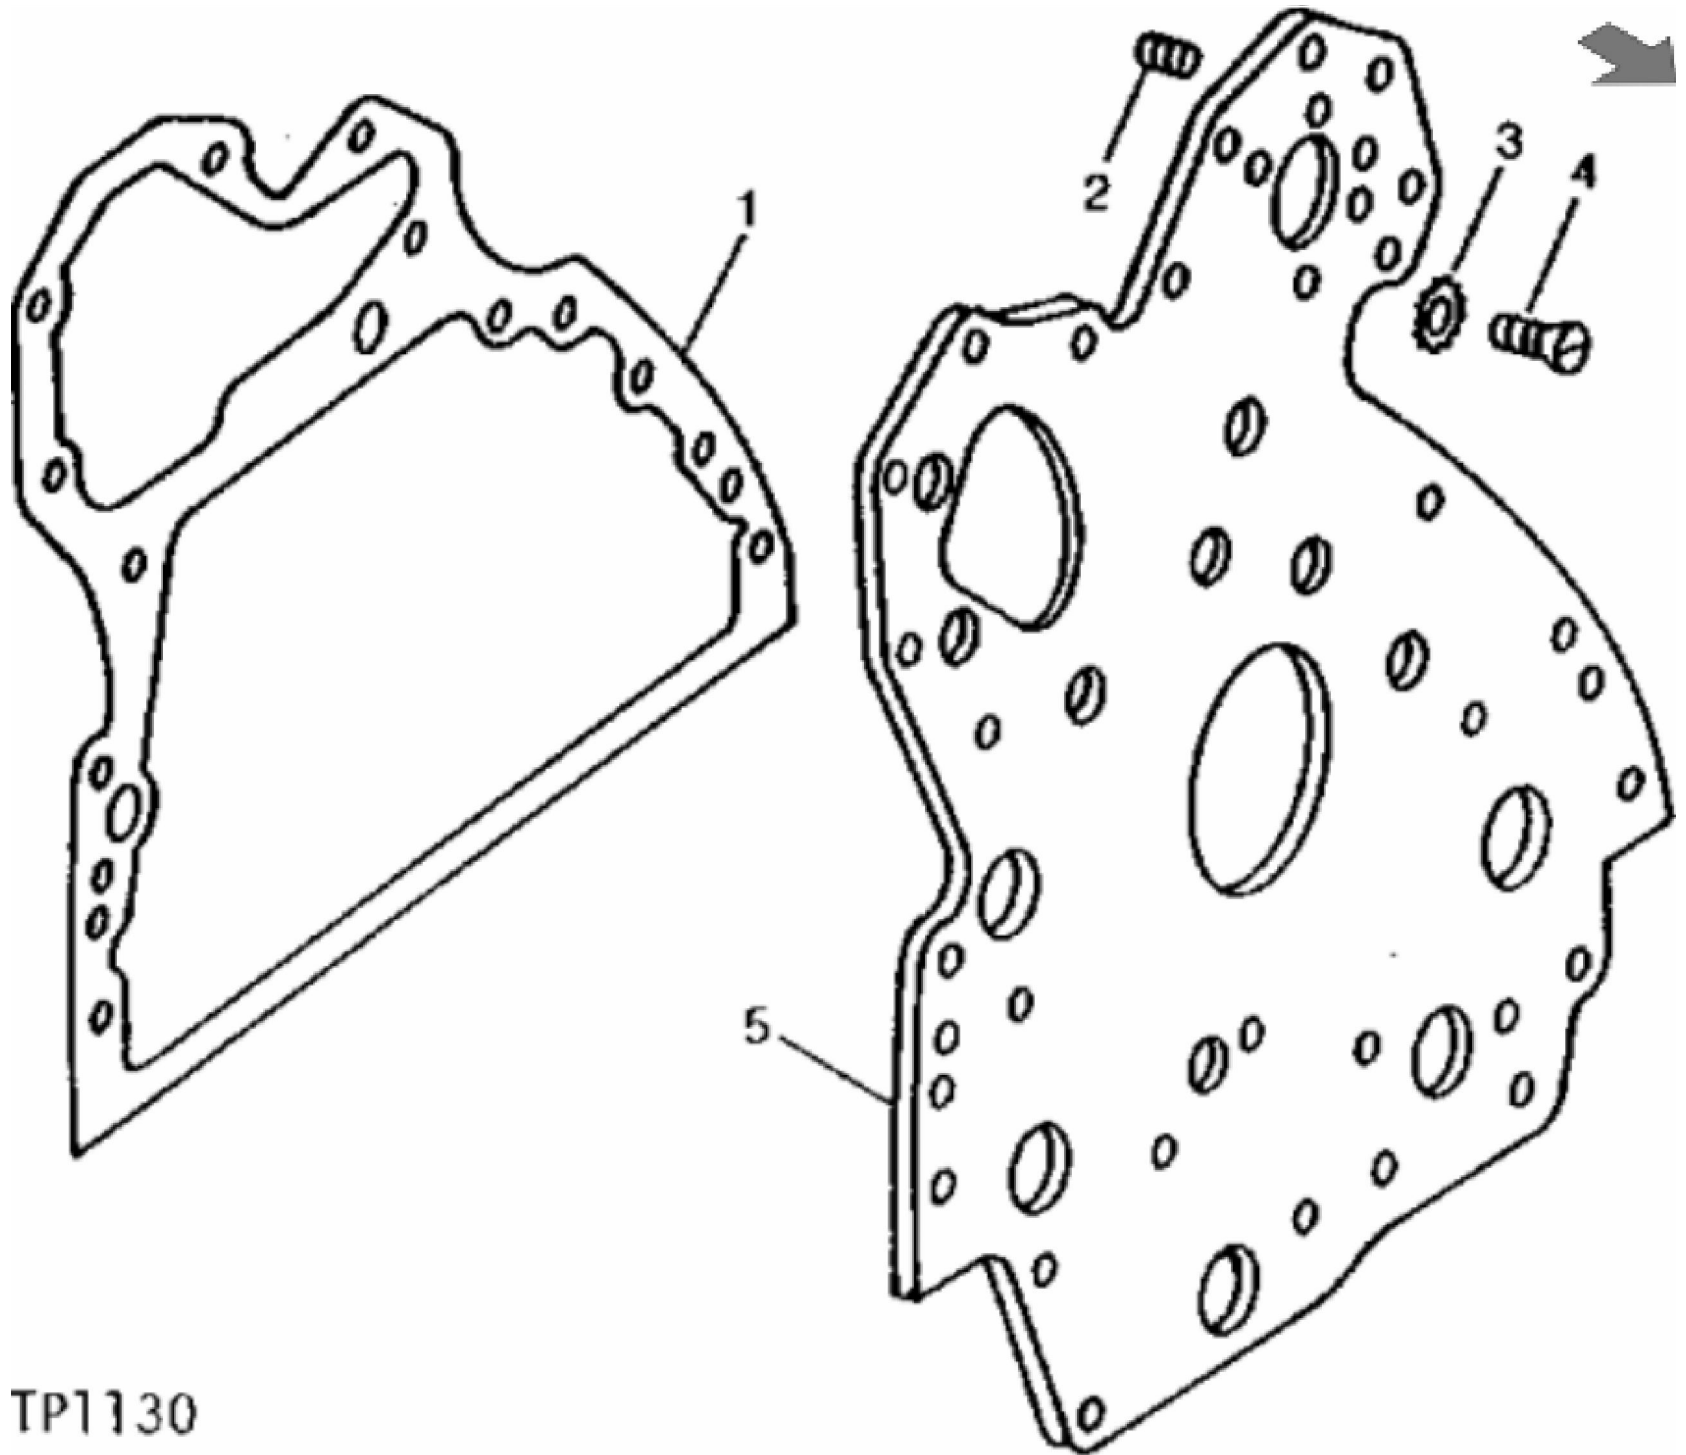

TP15008

KEY	PART NO.	PART NAME	QTY	REMARKS
1	R48685	DOWEL PIN	2	
2	15H690	PIPE PLUG	AR	3/4"
2	15H562	PIPE PLUG	AR	1"
3	R48685	DOWEL PIN	2	(SUB FOR R26241, THIS APPLICATION)
4A	AT13740	DRAIN VALVE	1	(WITHOUT ENGINE COOLANT HEATER) (SUB R55233, THIS APPLICATION)
4B	R55233	PIPE PLUG	1	
5	15H275	PIPE PLUG	AR	1/4", (WITHOUT ENGINE COOLANT HEATER)
6	R122226	STUD	2	(SUB FOR R122226)
6	T25701	STUD	1	
7	15H558	PIPE PLUG	5	1/8", (SUB FOR RE12310)
8	R57160	BUSHING	6	
9	T18891	PLUG	2	
10	R26493	BUSHING	1	
11	R26650	DOWEL PIN	2	
12	15H666	PIPE PLUG	1	3/8"
13	R65215	BEARING CAP	4	(SUB FOR AR82294)
14	T20168	WASHER	10	
15	T23474	CAP SCREW	10	
16	R79089	CAP	1	(SUB FOR AR82295)
17	T23435	THREADED NIPPLE	1	
18	R54802	ORIFICE	4	(WITH TURBOCHARGER)
18	22H932	SET SCREW	4	5/16" X 3/8", (WITHOUT TURBOCHARGER)
19	R75892	O-RING	1	(OIL PUMP TUBE)
20	RE57836	PIPE PLUG	1	1/2", (SUB FOR 15H561) (WITHOUT TURBOCHARGER)
21	U13639	O-RING	1	(WITHOUT ENGINE COOLANT HEATER)
22	R39741	DRAIN PLUG	1	(WITHOUT ENGINE COOLANT HEATER)
23	RE61639	CYLINDER BLOCK	1	(MARKED R122820) (ALSO ORDER R111135 AND R111137) (SUB FOR AR97088, MARKED R72972)

KEY	PART NO.	PART NAME	QTY	REMARKS	
1	ENGINE OVERHAUL KIT	1	(1.19" PISTON PIN) (ORDER ENGINE OVERHAUL GASKET KIT, (4)AR71593 AND (8)R51112) (AT86984 NO LONGER AVAILABLE)	
1	RE527293	ENGINE OVERHAUL KIT	1	BASIC ENGINE OVERHAUL KIT (WITH STANDARD PISTONS) (ALSO INCLUDES ENGINE OVERHAUL GASKET KIT) (ORDER ONE KIT PER ENGINE) (INCLUDES (8) M41029) (SUB FOR RE61610)	

Thank you so much for reading

TP1130

KEY	PART NO.	PART NAME	QTY	REMARKS	
1	R131794	GASKET	1	(SUB FOR R90648)	
2	AT21191	SET SCREW	AR		
2	AT22919	SET SCREW	2		
3	12H324	WASHER	5	3/8"	
4	T20166	SCREW	5		
5	RE16149	PLATE	1	(ALSO ORDER (2) AT22919 AND (8) AT21191) (SUB FOR R56736)	