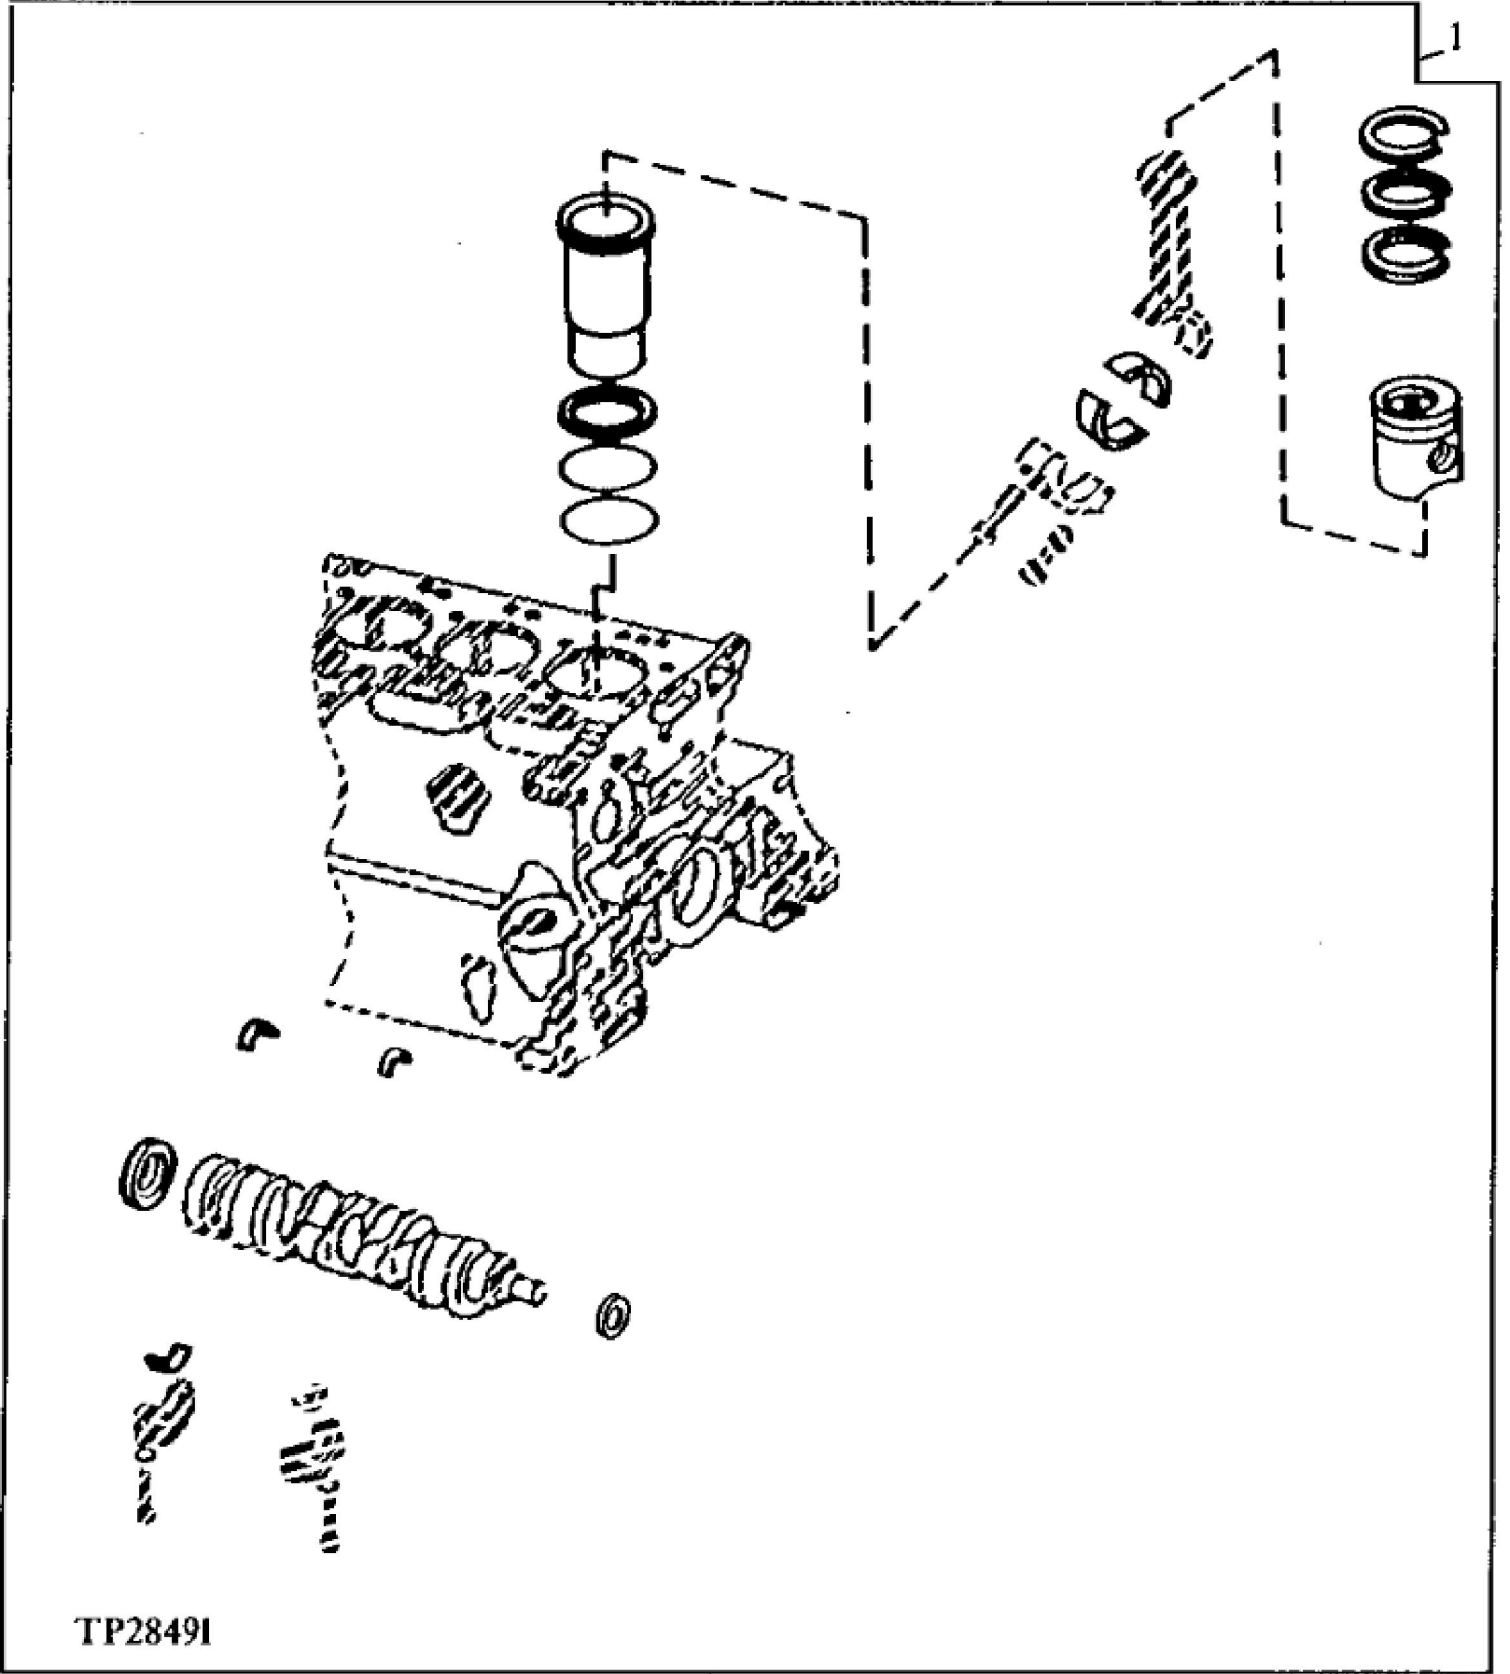

TP28491

KEY	PART NO.	PART NAME	QTY	REMARKS	
1	.....	ENGINE OVERHAUL KIT	1	(1.19" PISTON PIN) (ORDER ENGINE OVERHAUL GASKET KIT, (4)AR71593 AND (8)R51112) (AT86984 NO LONGER AVAILABLE)	
1	RE527293	ENGINE OVERHAUL KIT	1	BASIC ENGINE OVERHAUL KIT (WITH STANDARD PISTONS) (ALSO INCLUDES ENGINE OVERHAUL GASKET KIT) (ORDER ONE KIT PER ENGINE) (INCLUDES (8) M41029) (SUB FOR RE61610)