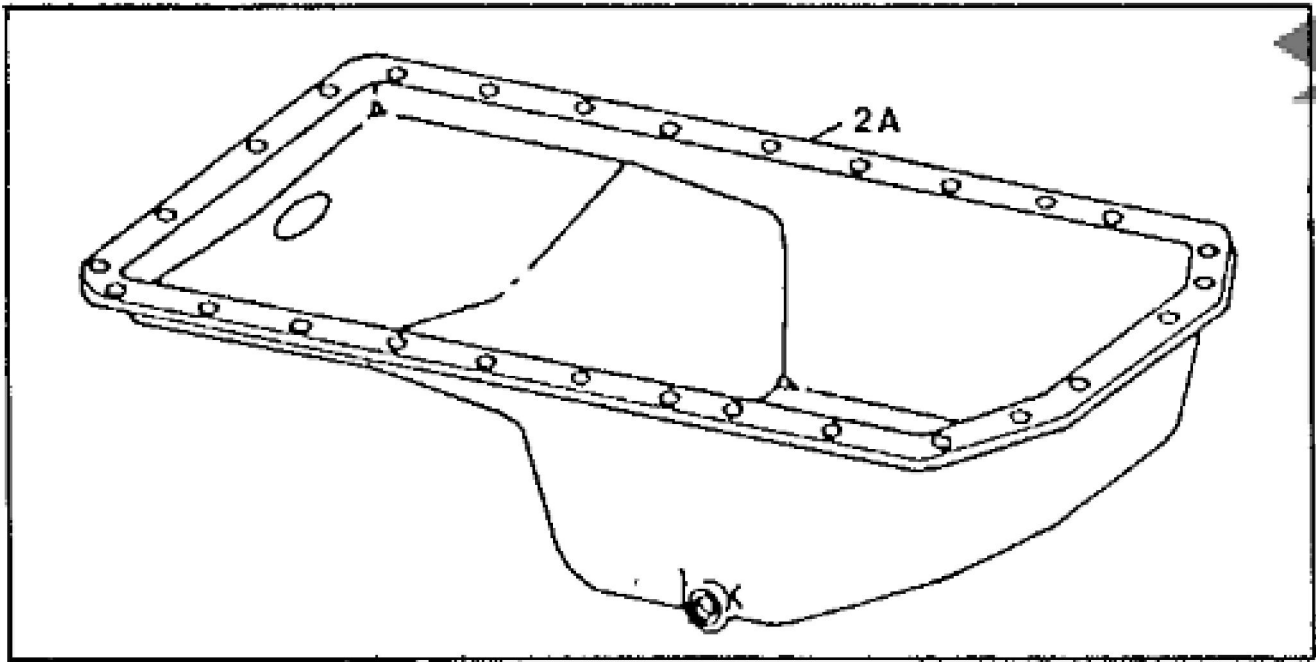

Thank you so much for reading

TP1130

KEY	PART NO.	PART NAME	QTY	REMARKS	
1	R131794	GASKET	1	(SUB FOR R90648)	
2	AT21191	SET SCREW	AR		
2	AT22919	SET SCREW	2		
3	12H324	WASHER	5	3/8"	
4	T20166	SCREW	5		
5	RE16149	PLATE	1	(ALSO ORDER (2) AT22919 AND (8) AT21191) (SUB FOR R56736)	