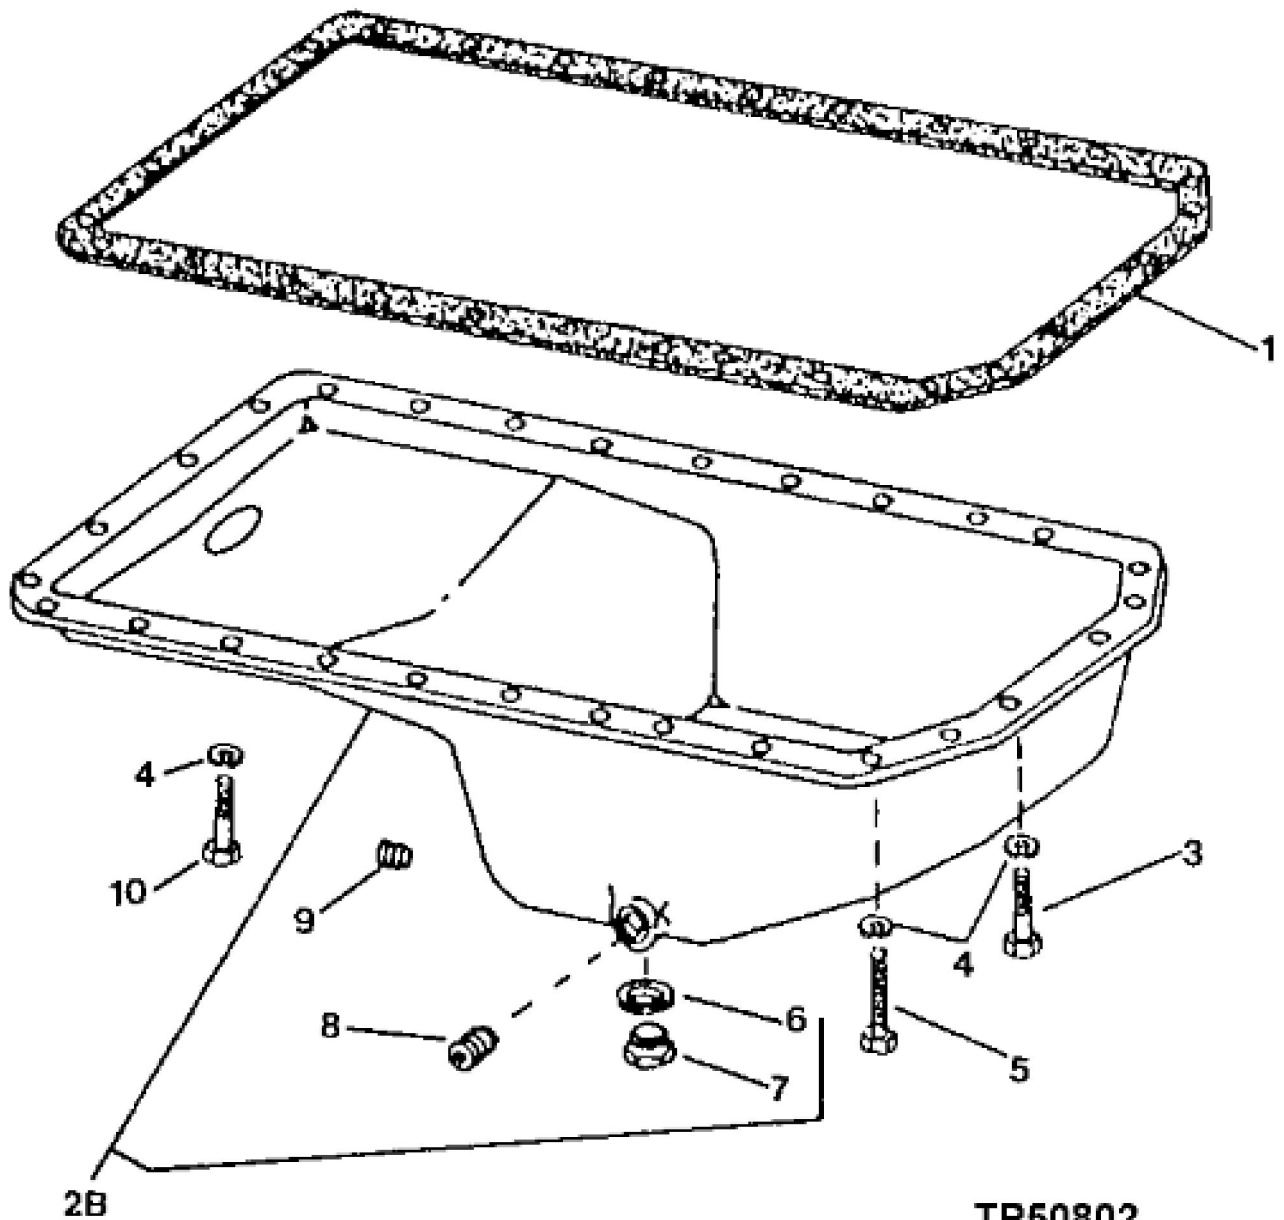

TP15008

KEY	PART NO.	PART NAME	QTY	REMARKS
1	R48685	DOWEL PIN	2	
2	15H690	PIPE PLUG	AR	3/4"
2	15H562	PIPE PLUG	AR	1"
3	R48685	DOWEL PIN	2	(SUB FOR R26241, THIS APPLICATION)
4A	AT13740	DRAIN VALVE	1	(WITHOUT ENGINE COOLANT HEATER) (SUB R55233, THIS APPLICATION)
4B	R55233	PIPE PLUG	1	
5	15H275	PIPE PLUG	AR	1/4", (WITHOUT ENGINE COOLANT HEATER)
6	R122226	STUD	2	(SUB FOR R122226)
6	T25701	STUD	1	
7	15H558	PIPE PLUG	5	1/8", (SUB FOR RE12310)
8	R57160	BUSHING	6	
9	T18891	PLUG	2	
10	R26493	BUSHING	1	
11	R26650	DOWEL PIN	2	
12	15H666	PIPE PLUG	1	3/8"
13	R65215	BEARING CAP	4	(SUB FOR AR82294)
14	T20168	WASHER	10	
15	T23474	CAP SCREW	10	
16	R79089	CAP	1	(SUB FOR AR82295)
17	T23435	THREADED NIPPLE	1	
18	R54802	ORIFICE	4	(WITH TURBOCHARGER)
18	22H932	SET SCREW	4	5/16" X 3/8", (WITHOUT TURBOCHARGER)
19	R75892	O-RING	1	(OIL PUMP TUBE)
20	RE57836	PIPE PLUG	1	1/2", (SUB FOR 15H561) (WITHOUT TURBOCHARGER)
21	U13639	O-RING	1	(WITHOUT ENGINE COOLANT HEATER)
22	R39741	DRAIN PLUG	1	(WITHOUT ENGINE COOLANT HEATER)
23	RE61639	CYLINDER BLOCK	1	(MARKED R122820) (ALSO ORDER R111135 AND R111137) (SUB FOR AR97088, MARKED R72972)

Thank you so much for reading

TP1130

KEY	PART NO.	PART NAME	QTY	REMARKS	
1	R131794	GASKET	1	(SUB FOR R90648)	
2	AT21191	SET SCREW	AR		
2	AT22919	SET SCREW	2		
3	12H324	WASHER	5	3/8"	
4	T20166	SCREW	5		
5	RE16149	PLATE	1	(ALSO ORDER (2) AT22919 AND (8) AT21191) (SUB FOR R56736)	