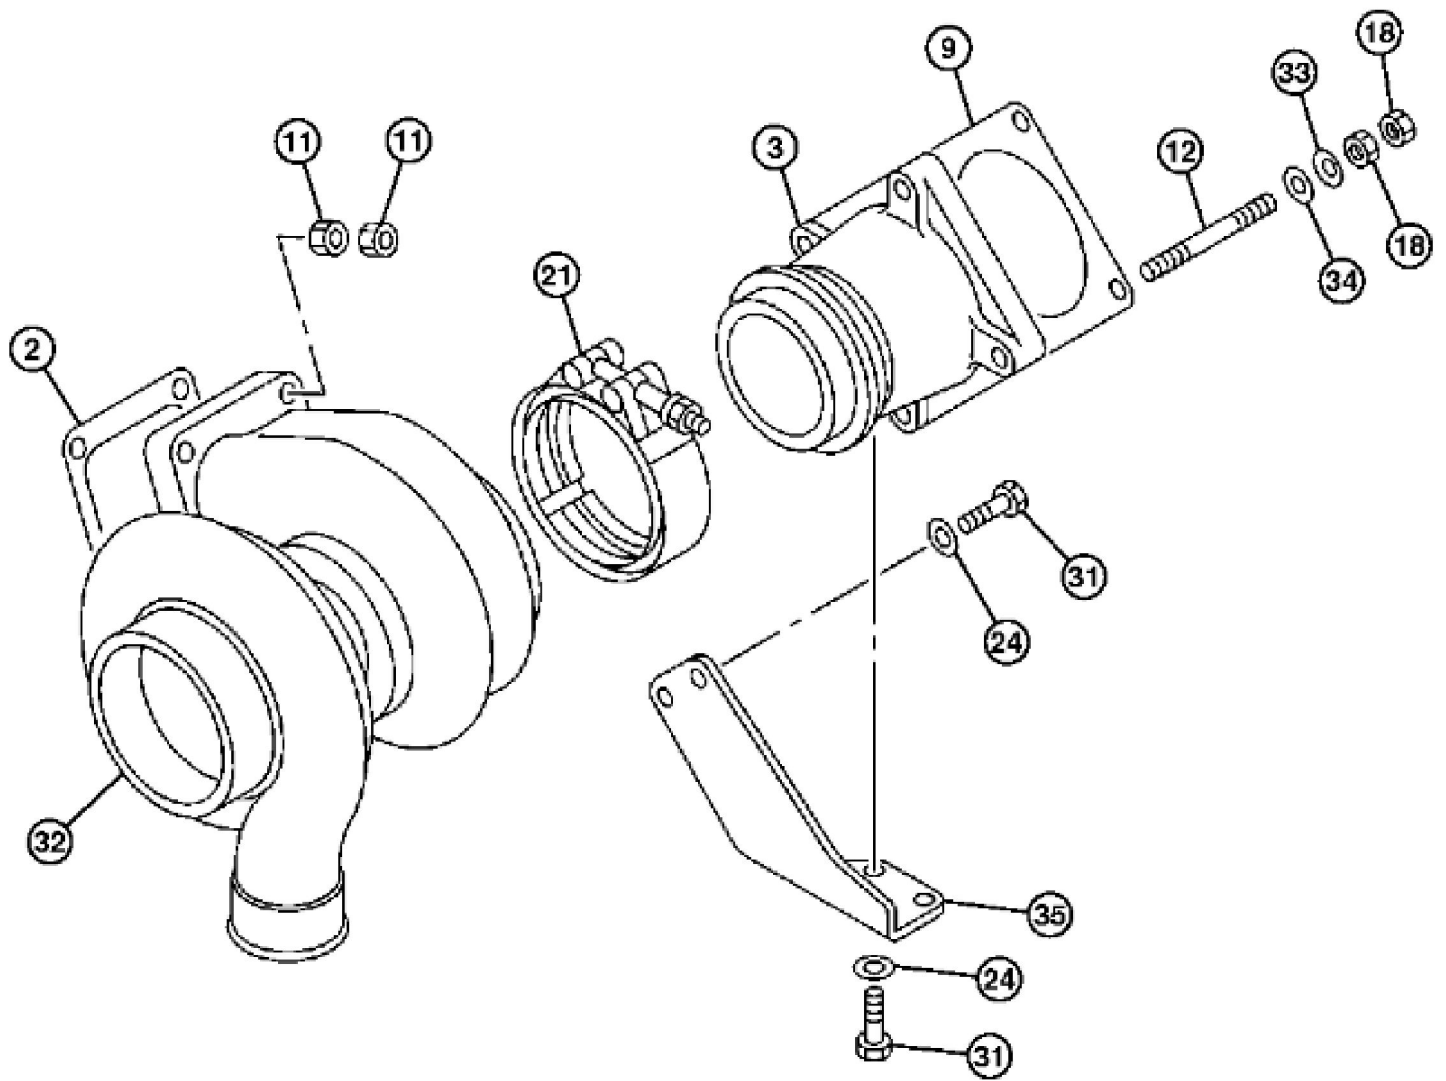

TX1164784

KEY	PART NO.	PART NAME	QTY	REMARKS
1	8976034144	FUEL INJECTION PUMP	1	SUB FOR 4720739, 8976034140, 8976034141, 8976034142 OR 8976034143
1	FUEL INJECTION PUMP REMAN	1	SE502080 NLA, REMAN FOR 8976034144
5	8972249930	SENSOR	1	Fuel Temperature
6	5157590030	EYEBOLT	1	
9	1156195070	GASKET	2	
24	1156195000	PLUG	1	
25	1156195020	GASKET	1	
64	1156194960	VALVE	1	Overflow
65	9881300880	EYEBOLT	1	
66	1156194970	EYEBOLT	1	
67	1156195010	GASKET	2	
68	1156195080	GASKET	2	
69	1156195040	GASKET	2	
74	5157590030	EYEBOLT	1	
75	1156195070	GASKET	2	
76	1156195090	EYEBOLT	1	Includes Screen
77	1156195070	GASKET	2	
78	8981818910	SENSOR	1	Cam Sensor

KEY	PART NO.	PART NAME	QTY	REMARKS
1	8981672100	MANIFOLD	1	SUB FOR 1141106200, 1141127791 AND 1141106121
7	1141150961	GASKET	6	SUB FOR 8976075981
15	1141150941	GASKET	1	
20	0911802100	NUT	12	SUB FOR 0911501100, 4408178, 8944698430, AT259946, 0911502100, 0911802100, TH4447336 AND 4447336
24	1095801560	SPRING	12	
28	1141194160	ISOLATOR	1	
30	8942416370	PLUG	2	
32	1096300820	GASKET	2	
36	8972578260	EYEBOLT	1	SUB FOR 1096752060
49	8944288070	PIPE	1	
50	8980303481	PIPE	1	SUB FOR 1141127811, 1141127810, OR 8980303480
56	0281810300	BOLT	6	
60	1802200140	SENSOR	1	Boost
94	0280506120	BOLT	2	SUB FOR 0280806120
95	R56101	CLIP	2	SUB FOR 5097070051, AT261421 OR 1097070870
97	8121468300	SENSOR	1	Intake Air Temperature

Thank you so much for reading

T216562

KEY	PART NO.	PART NAME	QTY	REMARKS
2	8980188550	GASKET	1	
3	1141446323	PIPE	1	
9	1141451750	GASKET	1	
11	1094200050	NUT	8	
12	9098330970	STUD	4	
18	1094000720	NUT	8	
21	8980598900	BAND	1	See Separate Page For Detail, SUB FOR 1097090941
24	1095000070	WASHER	4	
31	1090200732	BOLT	4	
32	8981921861	TURBOCHARGER	1	See Separate Page For Detail, SUB FOR 1144004441, 1144004440 OR 4720737
32	TURBOCHARGER REMAN	1	SE502085 NLA, REMAN FOR 8981921861
33	1095560200	WASHER	4	
34	0916147120	WASHER	4	SUB FOR 9091646120 OR 9091647120
35	1141492650	BRACKET	1	