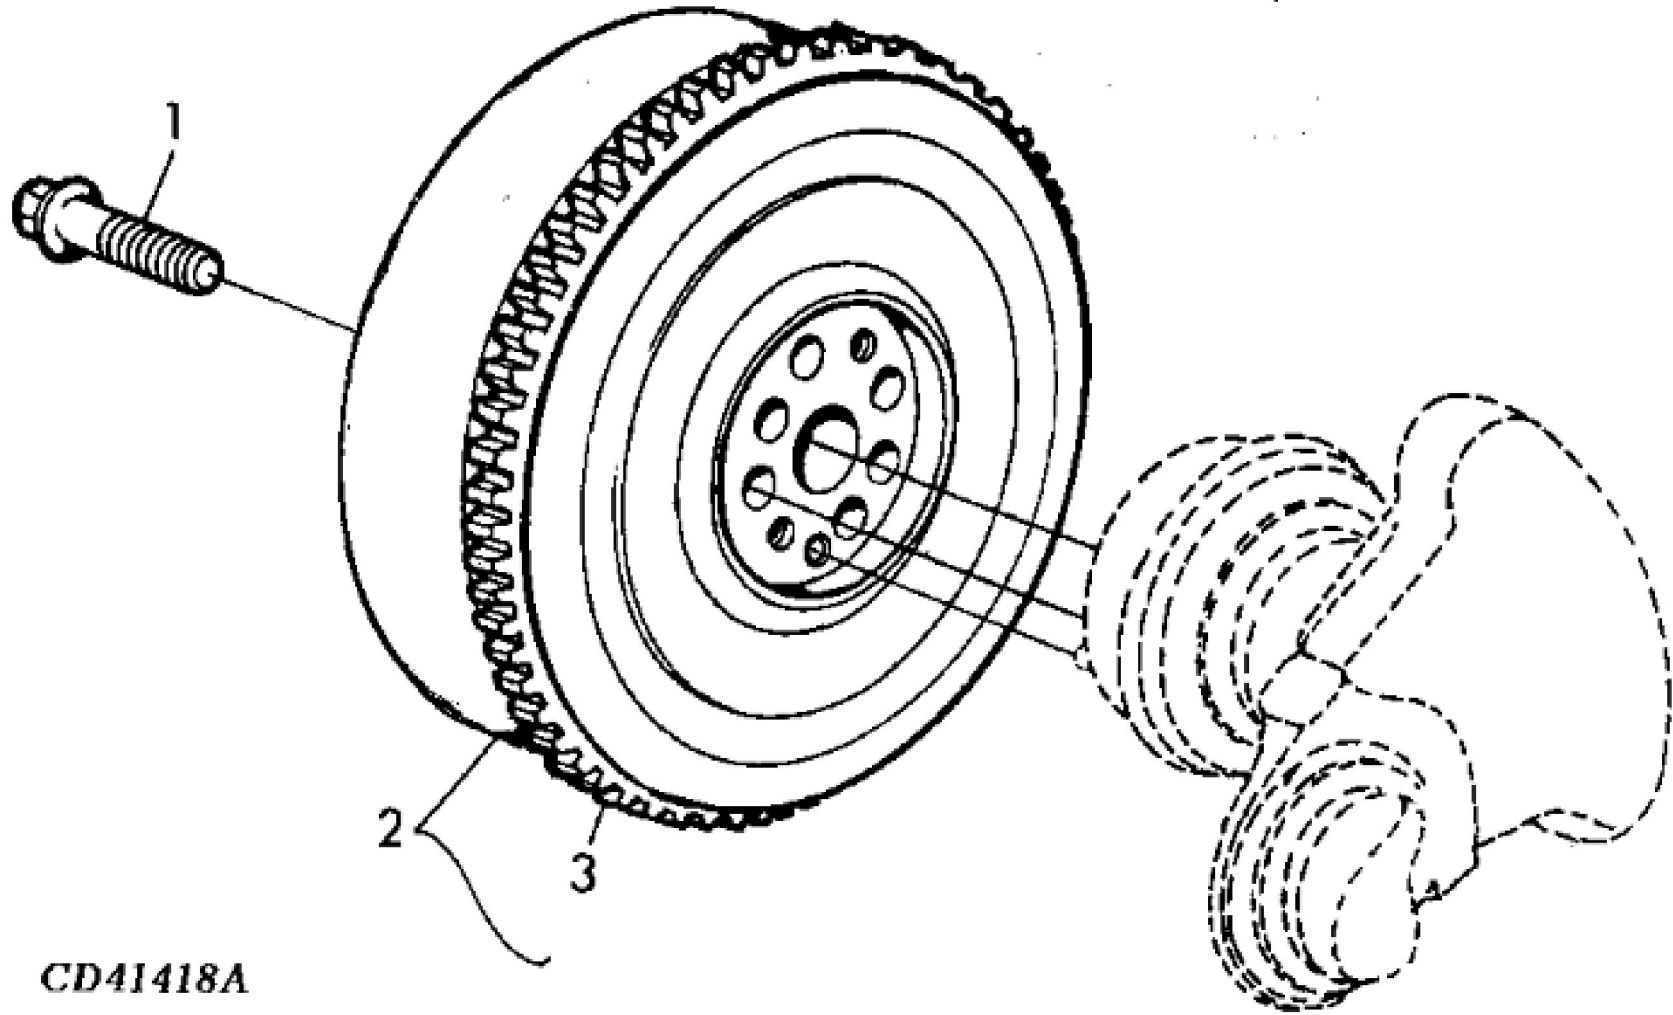

CD41418A

FLYWHEEL

KEY	PART NO.	PART NAME	QTY	REMARKS	
1	R135918	BOLT	4	(Sub For 19M7789, This Application)	
2	RE502181	FLYWHEEL	1	(Sub For RE501967)	
3	R28811	RING GEAR	1	Z=129