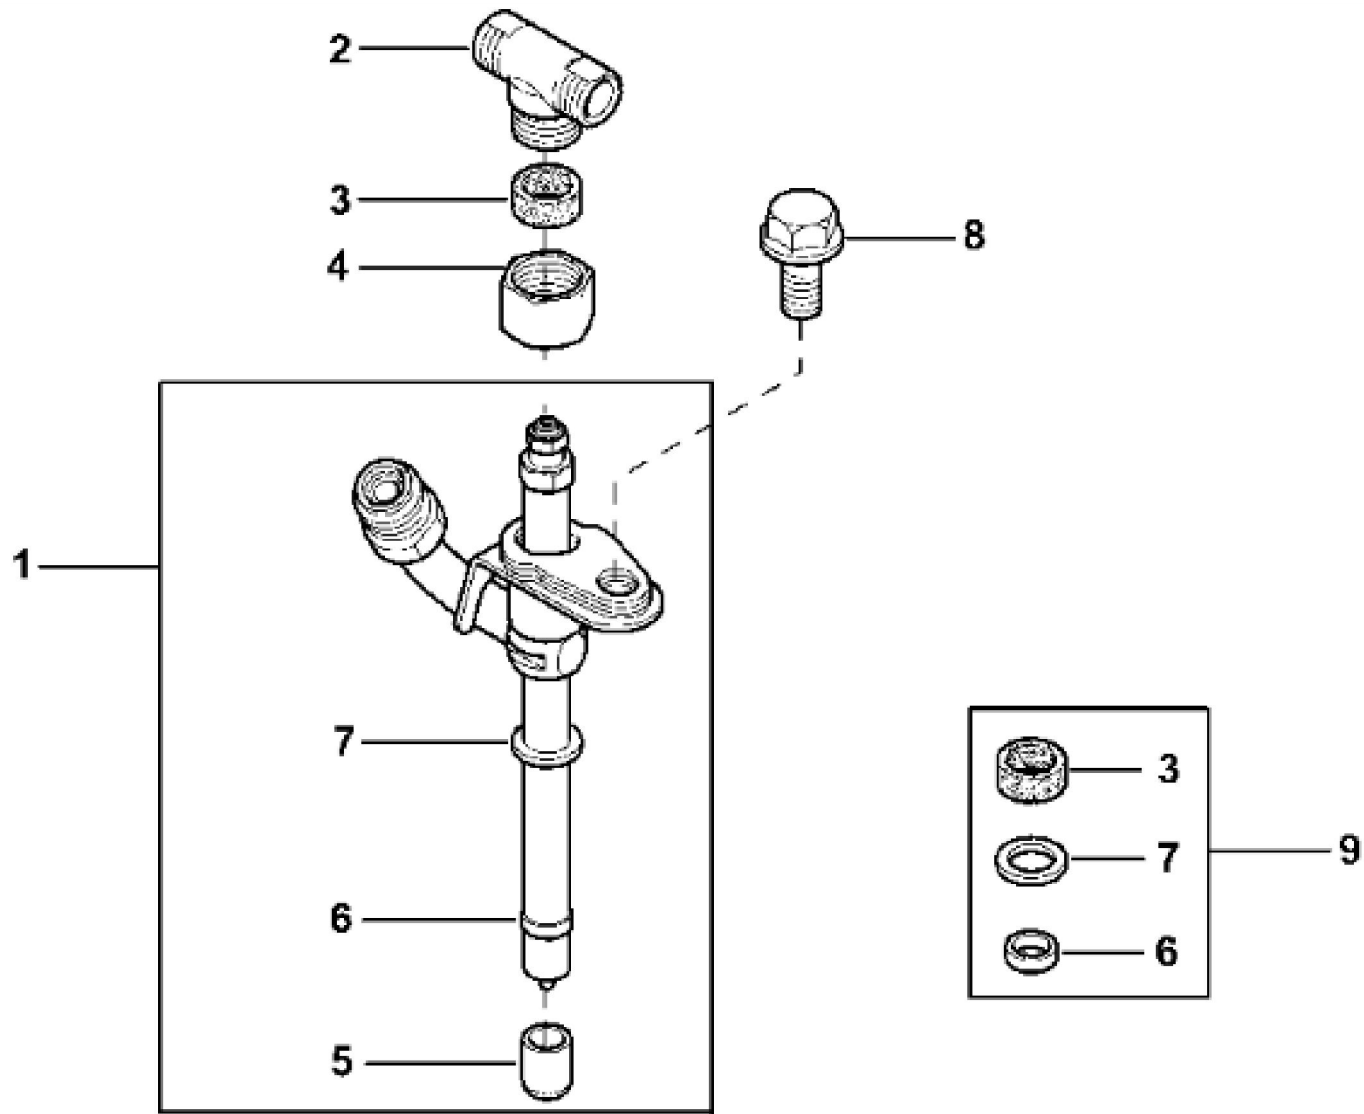

FLYWHEEL HOUSING

KEY	PART NO.	PART NAME	QTY	REMARKS	
1	RE537070	SEAL	1	Rear Oil Seal, SUB FOR APPL RE524227 OR RE44574 OR RE35885	
2	R135918	BOLT	8		
3	19M8306	SCREW	4	M12 X 50	
4	R503444	HOUSING	1	ALSO ORDER R61467; SUB FOR R123208	
5	R131768	PLUG	1		
6	R61467	O-RING	1		
7	15H584	PIPE PLUG	1	1/2"	

FLYWHEEL

KEY	PART NO.	PART NAME	QTY	REMARKS	
1	R135918	BOLT	4	(Sub For 19M7789, This Application)	
2	RE502181	FLYWHEEL	1	(Sub For RE501967)	
3	R28811	RING GEAR	1	Z=129	

CDP45007A

Suggest:

For more complete manuals. Please go to the home page.

KEY	PART NO.	PART NAME	QTY	REMARKS	
1	RE48786	INJECTION NOZZLE	4		
1	SE500826	INJECTION NOZZLE REMAN	1	PKG OF 4, NLA	
1	SE501101	INJECTION NOZZLE REMAN	4	PKG OF 1, REMAN FOR RE48786	
2	R71963	TEE FITTING	1		
3	PACKING	1	(Order RE64292)	
4	R79604	TUBE NUT	1		
5	PLUG	1		
6	SEAL	1	(Order RE64292)	
7	PACKING	1	(Order RE64292)	
8	R116366	SCREW	4		
9	RE64292	O-RING KIT	AR		