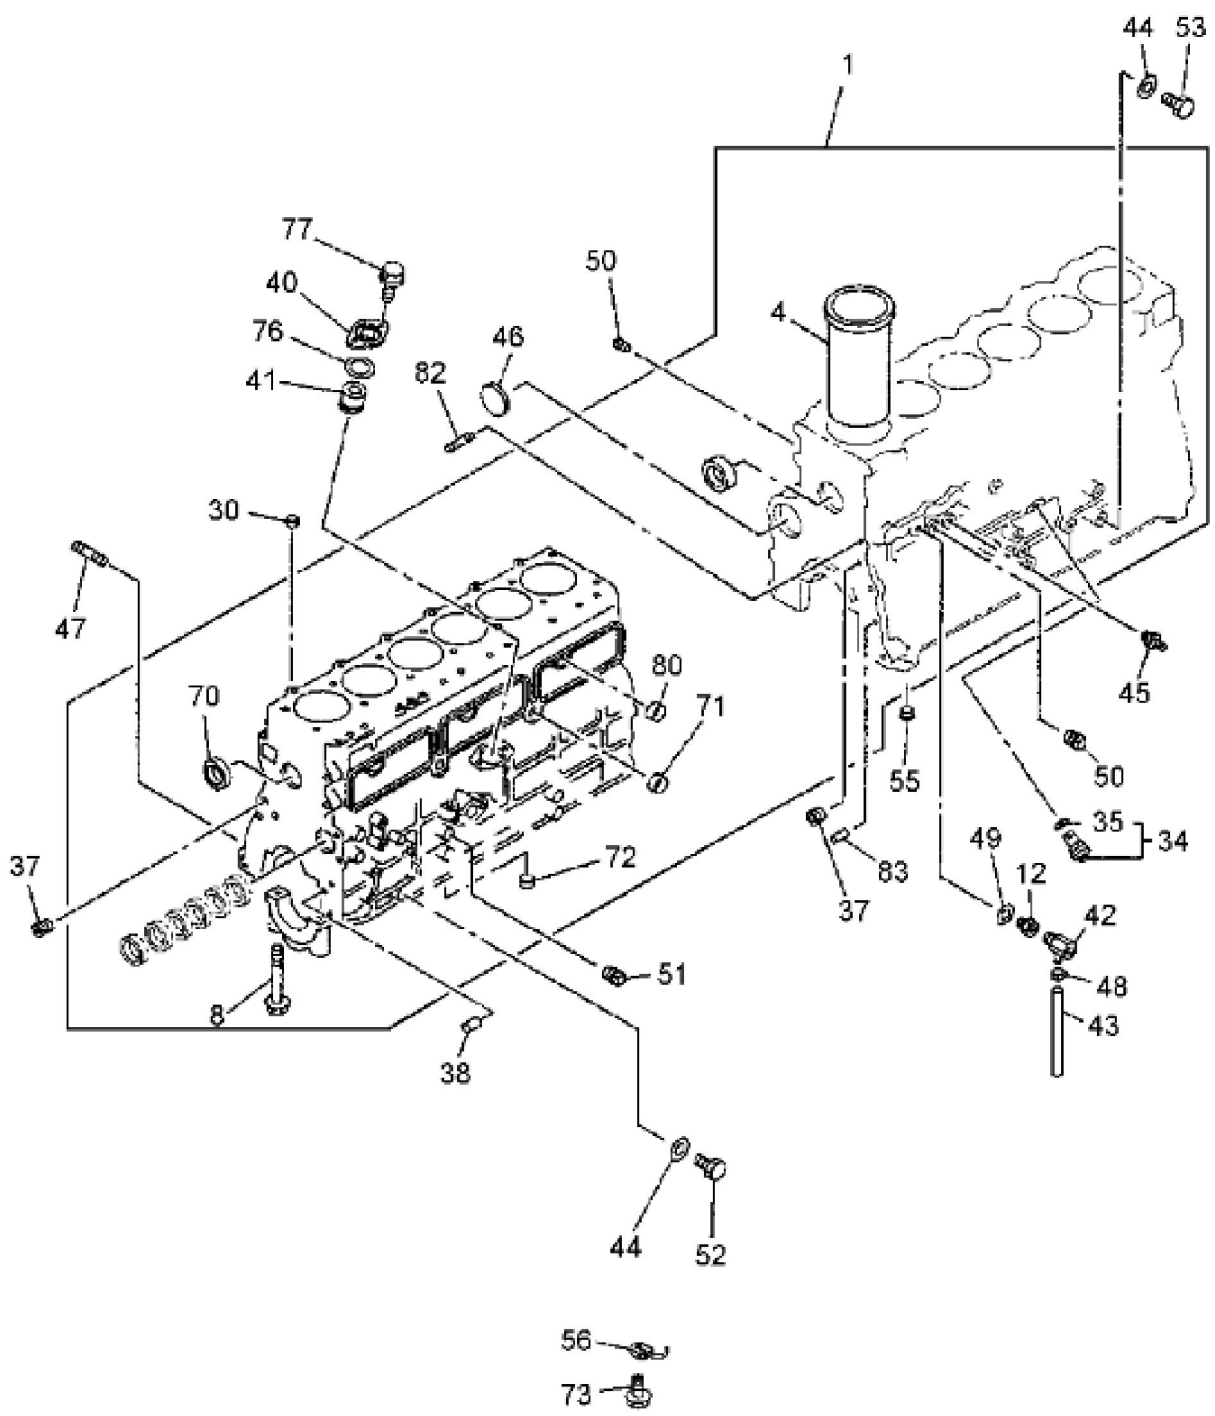

KEY	PART NO.	PART NAME	QTY	REMARKS	
84	9126281050	BRACKET	6		
88	1125750360	PUSH ROD	12		
89	5125710033	TAPPET	12	SUB FOR 5125710032	

Suggest:

For more complete manuals. Please go to the home page.

<https://www.ebooklibonline.com>

If the above button click is invalid. Please download this document first, and then click the above link to download the complete manual.

Thank you so much for reading

KEY	PART NO.	PART NAME	QTY	REMARKS
4	8943706711	GASKET	1	Timing Gear Housing To Cylinder Block, SUB FOR 8943706710
5	1096254380	SEAL	1	
7	9081510180	DOWEL PIN	1	
8	1113210790	COVER	1	
9	5113210090	COVER	2	
10	0280506120	BOLT	4	SUB FOR 0280806120
25	5113270090	POINTER	1	
36	0280808450	BOLT	2	SUB FOR AT259928
36	19M7866	SCREW	4	M8 X 20, SUB FOR AT259925
49	111322060X	GASKET	1	Timing Gear Cover To Housing
50	5113110113	CASE	1	
62A	0286808250	BOLT	6	
62B	0280508500	BOLT	3	M8 X 50, SUB FOR 0280808500
65	GASKET	2	8971186980 NLA