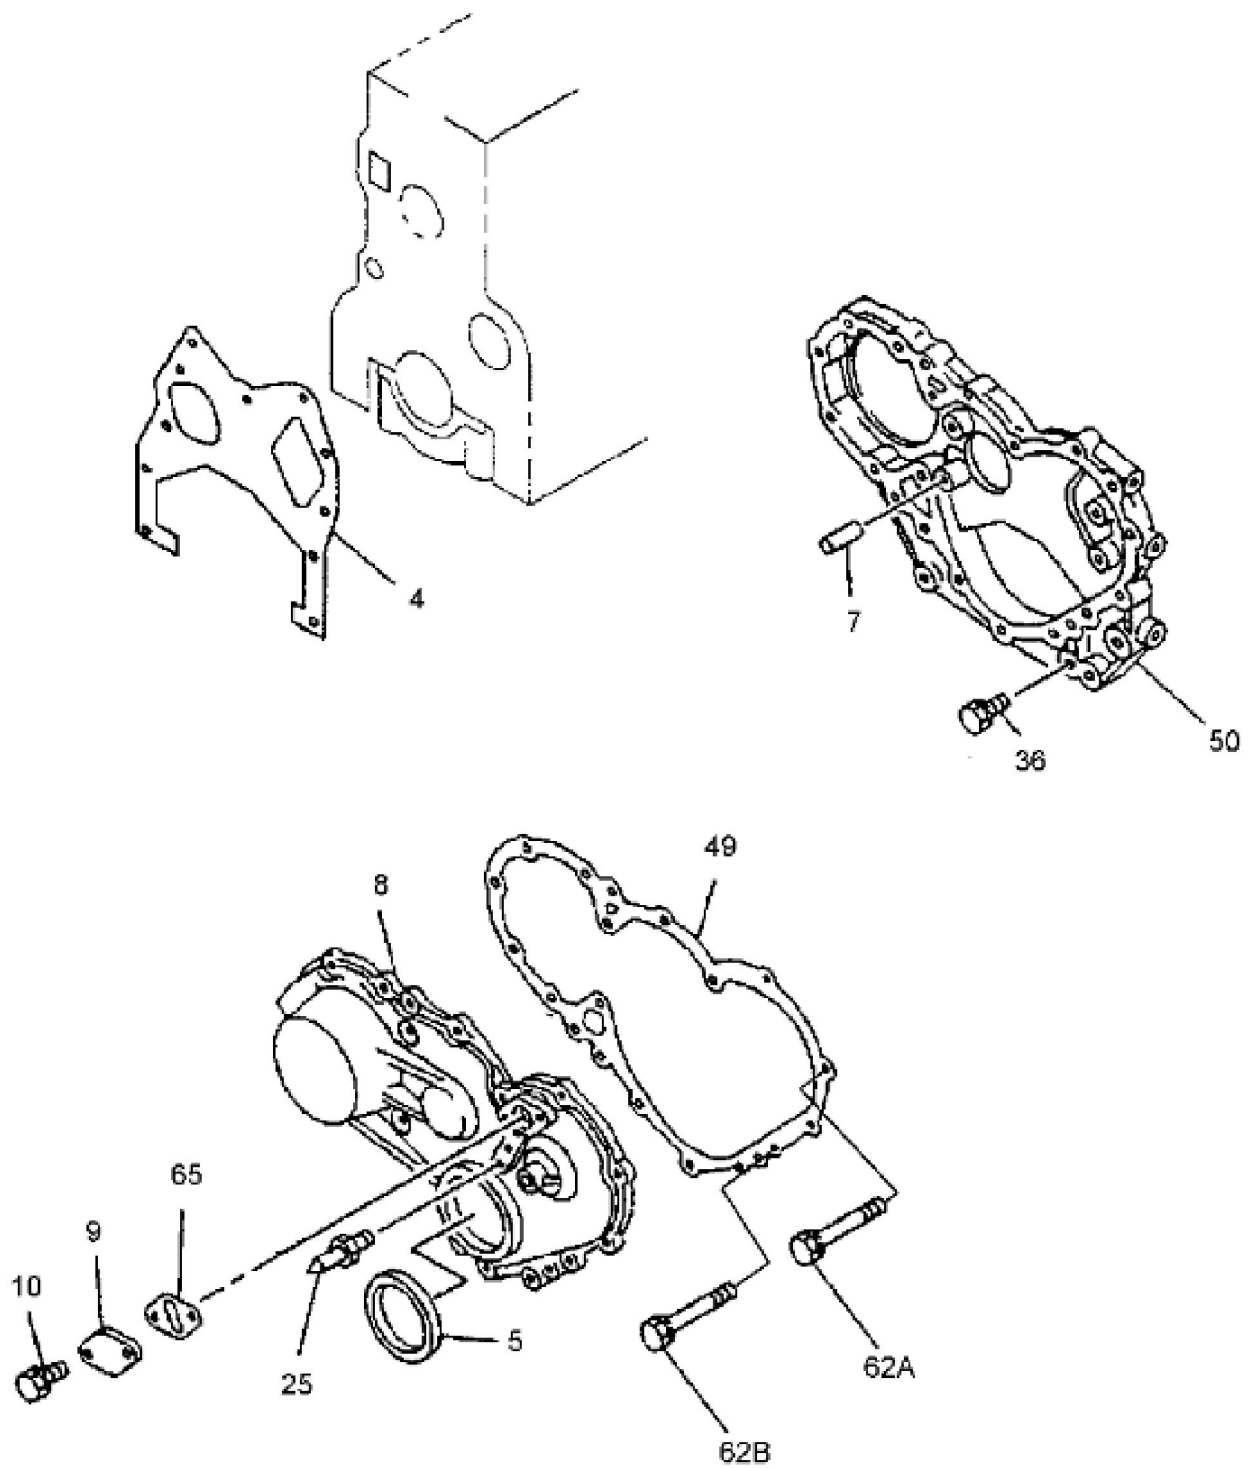

KEY	PART NO.	PART NAME	QTY	REMARKS	
84	9126281050	BRACKET	6		
88	1125750360	PUSH ROD	12		
89	5125710033	TAPPET	12	SUB FOR 5125710032	

Suggest:

For more complete manuals. Please go to the home page.

<https://www.ebooklibonline.com>

If the above button click is invalid. Please download this document first, and then click the above link to download the complete manual.

Thank you so much for reading

KEY	PART NO.	PART NAME	QTY	REMARKS
4	8943706711	GASKET	1	Timing Gear Housing To Cylinder Block, SUB FOR 8943706710
5	1096254380	SEAL	1	
7	9081510180	DOWEL PIN	1	
8	1113210790	COVER	1	
9	5113210090	COVER	2	
10	0280506120	BOLT	4	SUB FOR 0280806120
25	5113270090	POINTER	1	
36	0280808450	BOLT	2	SUB FOR AT259928
36	19M7866	SCREW	4	M8 X 20, SUB FOR AT259925
49	111322060X	GASKET	1	Timing Gear Cover To Housing
50	5113110113	CASE	1	
62A	0286808250	BOLT	6	
62B	0280508500	BOLT	3	M8 X 50, SUB FOR 0280808500
65	GASKET	2	8971186980 NLA