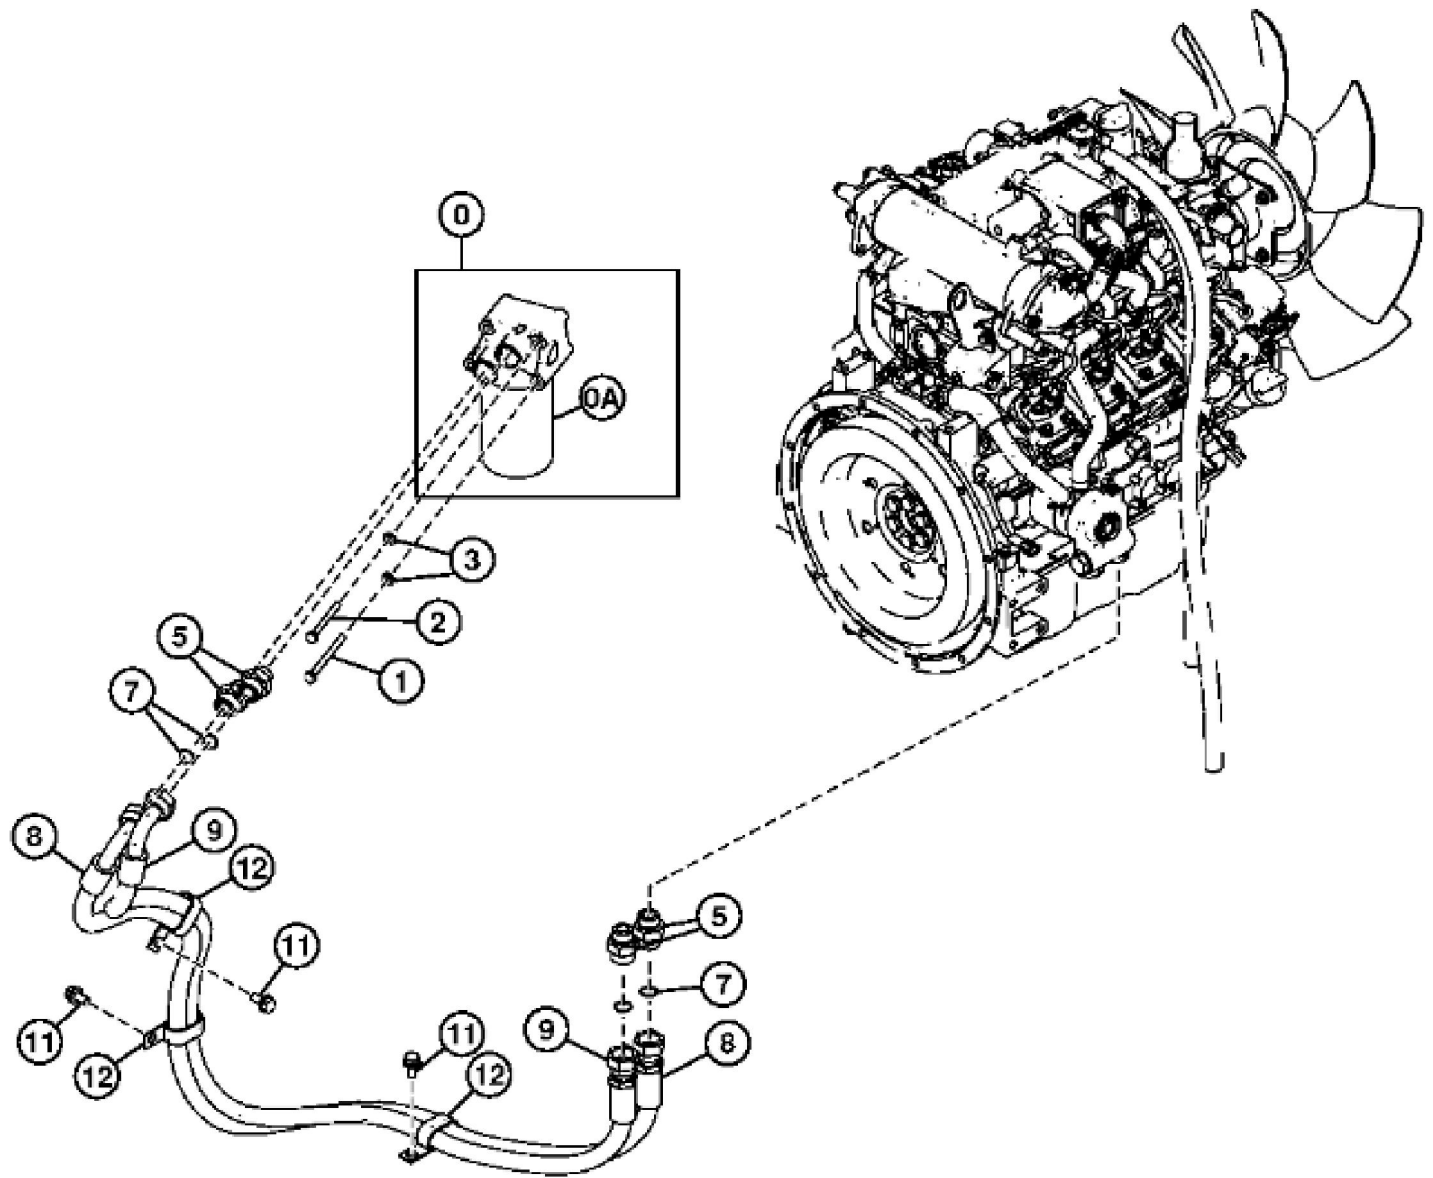

KEY	PART NO.	PART NAME	QTY	REMARKS	
1	8980788910	PAN	1		
2	8980490351	GAUGE	1	SUB FOR 8980490350	
3	1096300900	GASKET	1		
4	8981442470	PLUG	1	SUB FOR 1096801060	
5	8982534070	HOSE	1	SUB FOR 8973880231	
16	8973149140	GASKET	1		
20	8981080300	PLUG	1	SUB FOR 8944584720	
23	8980797910	BOLT	18	M6	
24	8973296220	NUT	4	M6	

Thank you so much for reading

TX1036628

KEY	PART NO.	PART NAME	QTY	REMARKS	
1	8980957682	OIL PUMP	1	SUB FOR 8980636630, 8980957681	
10	1096234960	O-RING	1		
13	0280508300	BOLT	4	M8 X 30	
15	8970835761	FUEL INJECTION PUMP	1		
19	8941046150	FITTING PLUG	1		
20	8980638210	SPRING	1		
21	8942355671	PRESSURE RELIEF VALVE	1		
23	9081506160	PIN FASTENER	2		
26	8970454000	OIL LINE	1		
28	0280506300	BOLT	2	M6 X 30	
29	0280506500	BOLT	1	M6 X 50	
32	1824100330	PRESSURE SENSOR	1	(SUB FOR 1824100082)	
51	8980979560	OIL LINE	1	(SUB FOR 8980305620)	
52	8973695521	PLUG	2		
61	0280508160	BOLT	1	M8 X 16	
85	8971096790	O-RING	1		