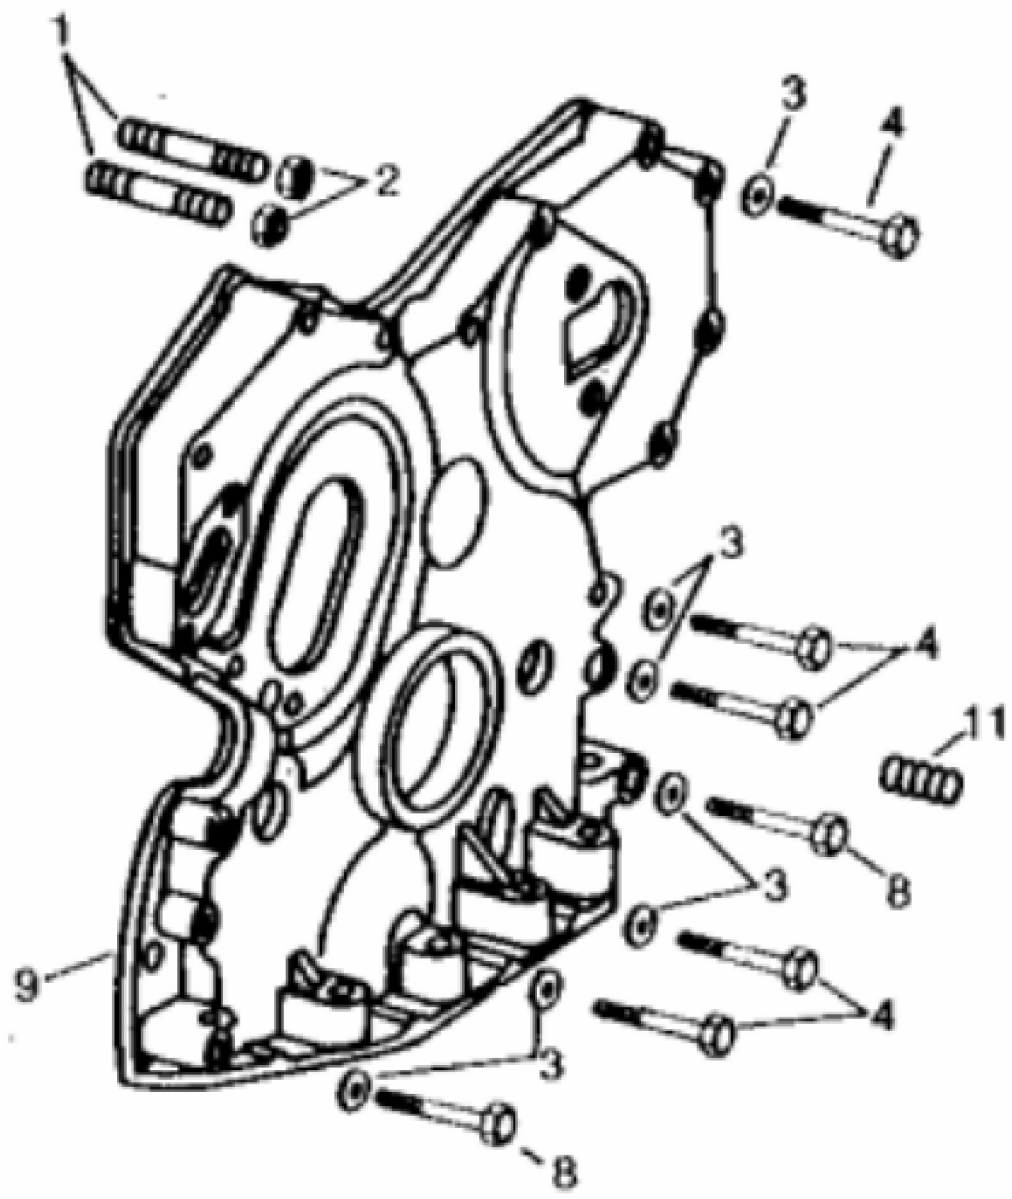

TP19500

KEY	PART NO.	PART NAME	QTY	Engine Serial No.	REMARKS
1	R122226	STUD	2		(SUB FOR R122226)
2	N10215	LOCK NUT	2		3/8", (SUB FOR 14H812, THIS APPLICATION)
2	24M7106	WASHER	AR		10 X 18 X 2.500 MM
3	24M7106	WASHER	AR		10 X 18 X 2.500 MM
4	19H3408	SCREW	5		3/8" X 1-3/4"
4	19H3693	SCREW	5		3/8" X 1-1/4"
5	R125066	GASKET	1		(SUB FOR R78366 OR R97773)
6	R126041	COVER	1		(SUB FOR T20362)
7	R124277	CAP SCREW	2		(SUB FOR R122618, THIS APPLICATION)
8	19H3733	SCREW	2		3/8" X 2-1/2"
9A	RE39252	COVER	1	____-426683	WITH INSERTS, (SUB FOR RE27895)
9B	RE56443	COVER	1	426684-____	
10	R126513	GASKET	1		(SUB FOR T20155, R97454, R119269 OR R121314)
11	19H1819	CAP SCREW	1	426684-____	3/8" X 2-1/8"