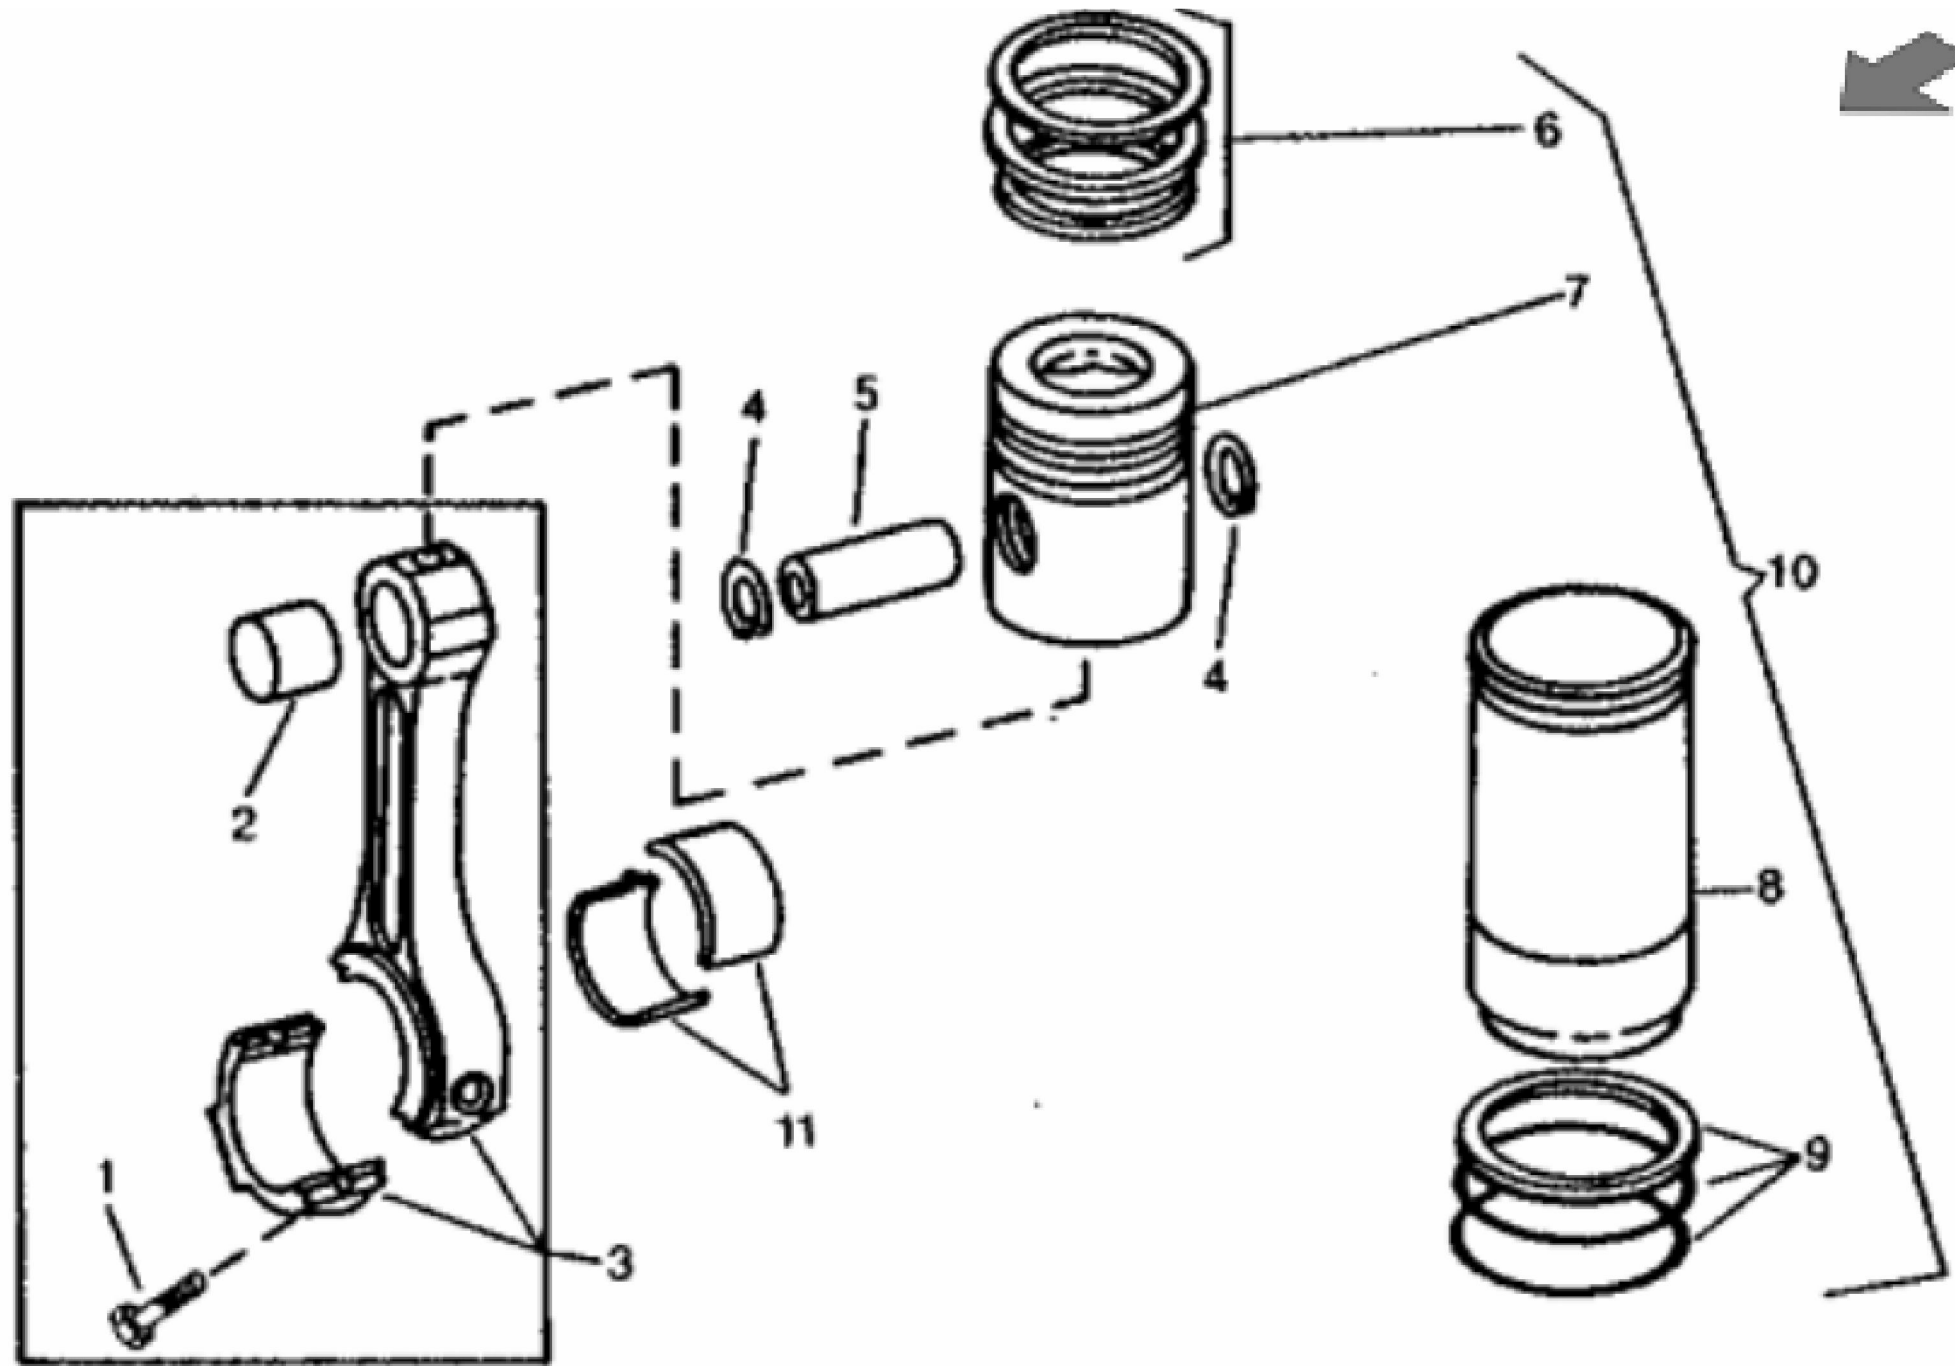

- 1 - Bolt
- 2 - Washer
- 3 - Washer

TP16465

KEY	PART NO.	PART NAME	QTY	REMARKS	
1	19H2036	CAP SCREW	1	1/4" X 7/8"	
2	12H302	LOCK WASHER	1	1/4"	
3	R64764	WASHER	1	6.756 X 15.875 X 4.750 MM (17/64" X 5/8" X 3/16")	
4	AR103811	SCREW WITH WASHER	8	(SUB FOR AR100124)	
5	AR65864	FILLER CAP	1		
6	AR71130	VALVE COVER	1		
7	R73521	GASKET	1		

KEY	PART NO.	PART NAME	QTY	Engine Serial No.	REMARKS
1	R122226	STUD	2		(SUB FOR R122226)
2	N10215	LOCK NUT	2		3/8", (SUB FOR 14H812, THIS APPLICATION)
2	24M7106	WASHER	AR		10 X 18 X 2.500 MM
3	24M7106	WASHER	AR		10 X 18 X 2.500 MM
4	19H3408	SCREW	5		3/8" X 1-3/4"
4	19H3693	SCREW	5		3/8" X 1-1/4"
5	R125066	GASKET	1		(SUB FOR R78366 OR R97773)
6	R126041	COVER	1		(SUB FOR T20362)
7	R124277	CAP SCREW	2		(SUB FOR R122618, THIS APPLICATION)
8	19H3733	SCREW	2		3/8" X 2-1/2"
9A	RE39252	COVER	1	____-426683	WITH INSERTS, (SUB FOR RE27895)
9B	RE56443	COVER	1	426684-____	
10	R126513	GASKET	1		(SUB FOR T20155, R97454, R119269 OR R121314)
11	19H1819	CAP SCREW	1	426684-____	3/8" X 2-1/8"

Thank you so much for reading

TP2835

KEY	PART NO.	PART NAME	QTY	REMARKS
1	R80033	CAP SCREW	8	11.125 X 59 MM (7/16" X 2.323")
2	R55647	BUSHING	4	
3	RE21076	PITMAN	4	(MARKED R80034)
3	SE500747	CONNECTING ROD REMAN	4	(REMANUFACTURED)
4	M41029	SNAP RING	8	
5	R125754	PISTON PIN	4	(SUB FOR R51731)
6	RE507852	PISTON RING KIT	4	(SUB FOR (4) RE15674, RE48818, RE66820)
7	PISTON	4	(SUB RE30250) (RE19282 NO LONGER AVAILABLE)
8	R51726	CYLINDER LINER	4	(SUB RE30250)
9	AR65507	O-RING KIT	4	
10	RE30250	KIT	4	(SUB FOR RE24458)
11	RE27348	BEARING KIT	4	(SUB FOR AT21138) STANDARD (SET OF (2) T20011)
11	BEARING	4	(AT21122 NO LONGER AVAILABLE) 0.05 MM (.002") UNDERSIZE (SET OF (2) T23566)
11	RE27349	KIT	4	(SUB FOR AT21124) 0.25 MM (.010") UNDERSIZE (SET OF (2) T23568)
11	RE27358	KIT	4	(SUB FOR AT21126) 0.51 MM (.020") UNDERSIZE (SET OF (2) T23570)
11	RE27364	BEARING KIT	4	(SUB FOR AT21128) 0.76 MM (.030") UNDERSIZE (SET OF (2) T23572)