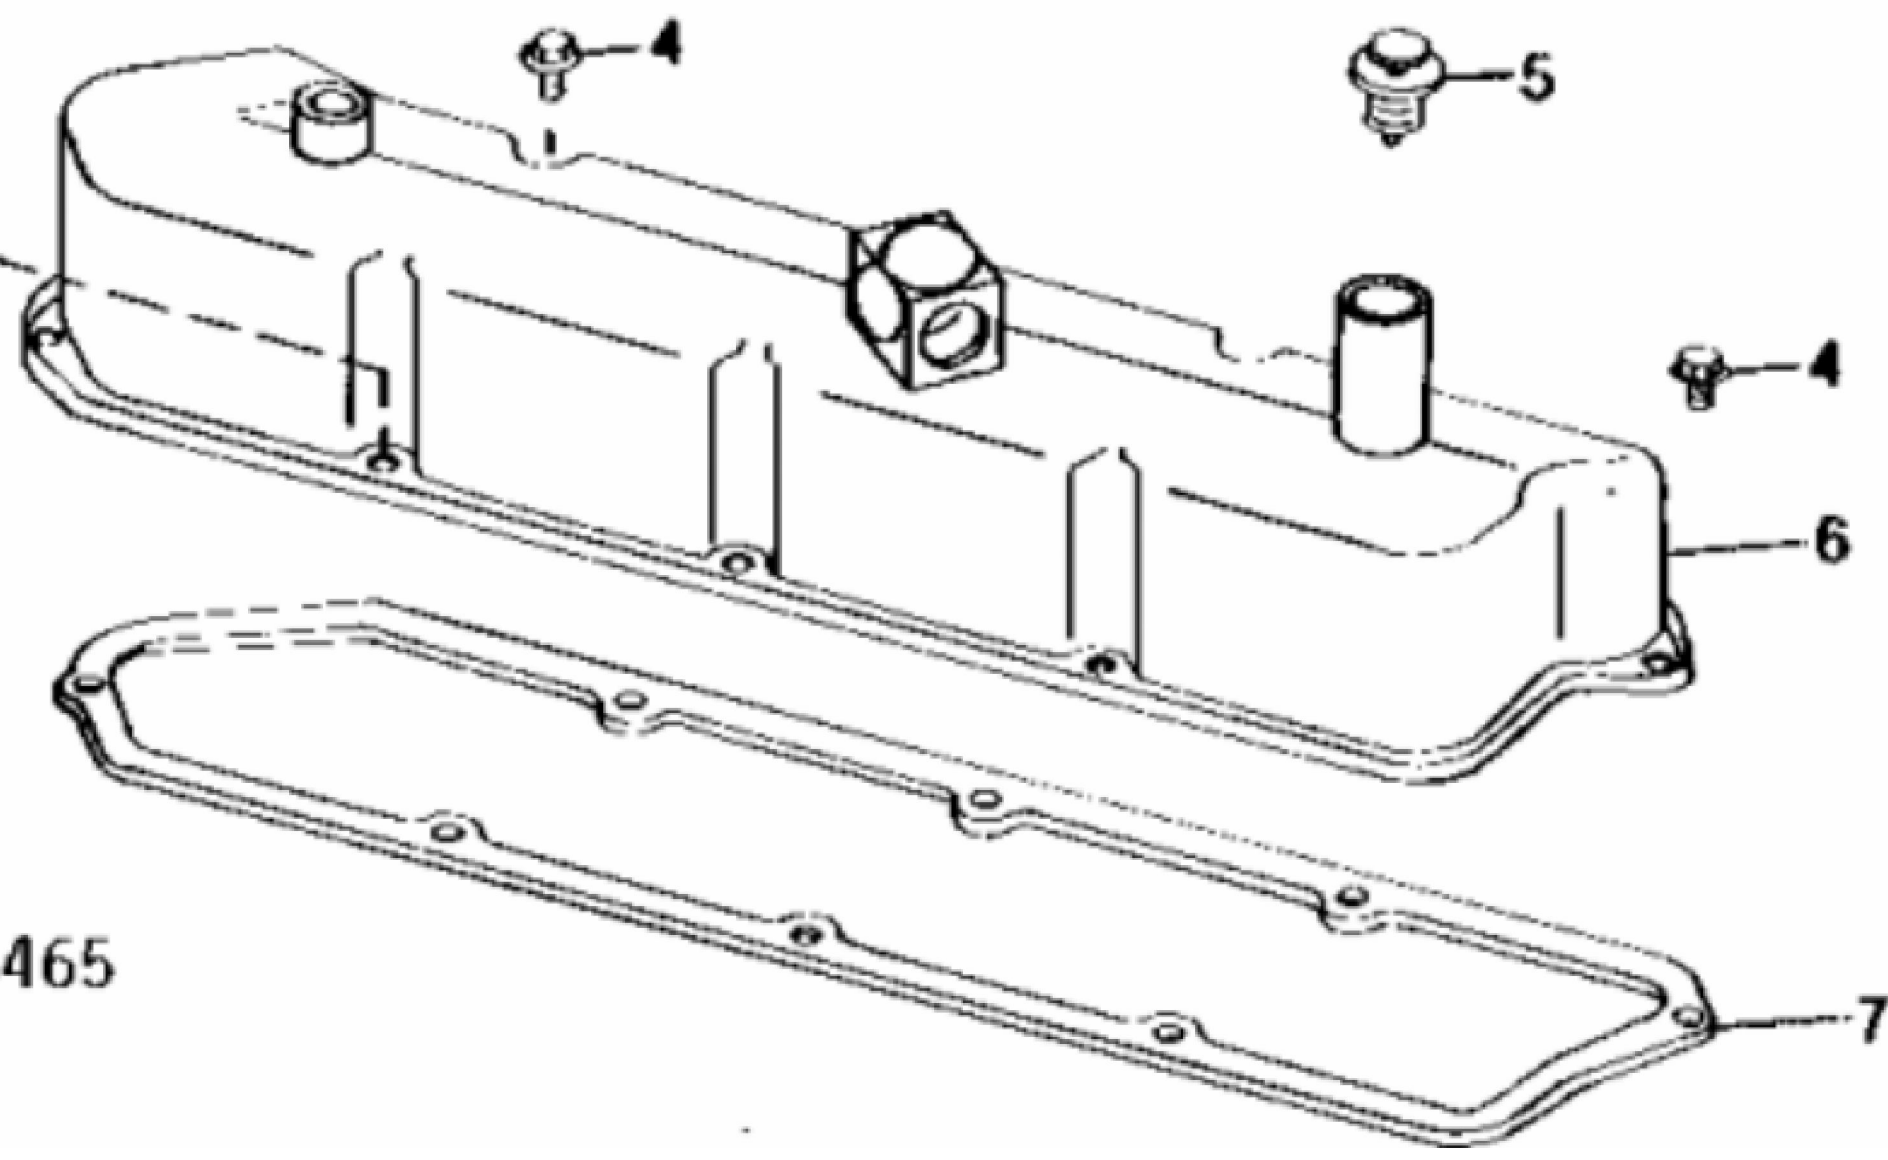

- 1 - Bolt
- 2 - Washer
- 3 - Washer

TP16465

KEY	PART NO.	PART NAME	QTY	REMARKS	
1	19H2036	CAP SCREW	1	1/4" X 7/8"	
2	12H302	LOCK WASHER	1	1/4"	
3	R64764	WASHER	1	6.756 X 15.875 X 4.750 MM (17/64" X 5/8" X 3/16")	
4	AR103811	SCREW WITH WASHER	8	(SUB FOR AR100124)	
5	AR65864	FILLER CAP	1		
6	AR71130	VALVE COVER	1		
7	R73521	GASKET	1		

KEY	PART NO.	PART NAME	QTY	Engine Serial No.	REMARKS
1	R122226	STUD	2		(SUB FOR R122226)
2	N10215	LOCK NUT	2		3/8", (SUB FOR 14H812, THIS APPLICATION)
2	24M7106	WASHER	AR		10 X 18 X 2.500 MM
3	24M7106	WASHER	AR		10 X 18 X 2.500 MM
4	19H3408	SCREW	5		3/8" X 1-3/4"
4	19H3693	SCREW	5		3/8" X 1-1/4"
5	R125066	GASKET	1		(SUB FOR R78366 OR R97773)
6	R126041	COVER	1		(SUB FOR T20362)
7	R124277	CAP SCREW	2		(SUB FOR R122618, THIS APPLICATION)
8	19H3733	SCREW	2		3/8" X 2-1/2"
9A	RE39252	COVER	1	____-426683	WITH INSERTS, (SUB FOR RE27895)
9B	RE56443	COVER	1	426684-____	
10	R126513	GASKET	1		(SUB FOR T20155, R97454, R119269 OR R121314)
11	19H1819	CAP SCREW	1	426684-____	3/8" X 2-1/8"

Thank you so much for reading

TP2835

KEY	PART NO.	PART NAME	QTY	REMARKS
1	R80033	CAP SCREW	8	11.125 X 59 MM (7/16" X 2.323")
2	R55647	BUSHING	4	
3	RE21076	PITMAN	4	(MARKED R80034)
3	SE500747	CONNECTING ROD REMAN	4	(REMANUFACTURED)
4	M41029	SNAP RING	8	
5	R125754	PISTON PIN	4	(SUB FOR R51731)
6	RE507852	PISTON RING KIT	4	(SUB FOR (4) RE15674, RE48818, RE66820)
7	PISTON	4	(SUB RE30250) (RE19282 NO LONGER AVAILABLE)
8	R51726	CYLINDER LINER	4	(SUB RE30250)
9	AR65507	O-RING KIT	4	
10	RE30250	KIT	4	(SUB FOR RE24458)
11	RE27348	BEARING KIT	4	(SUB FOR AT21138) STANDARD (SET OF (2) T20011)
11	BEARING	4	(AT21122 NO LONGER AVAILABLE) 0.05 MM (.002") UNDERSIZE (SET OF (2) T23566)
11	RE27349	KIT	4	(SUB FOR AT21124) 0.25 MM (.010") UNDERSIZE (SET OF (2) T23568)
11	RE27358	KIT	4	(SUB FOR AT21126) 0.51 MM (.020") UNDERSIZE (SET OF (2) T23570)
11	RE27364	BEARING KIT	4	(SUB FOR AT21128) 0.76 MM (.030") UNDERSIZE (SET OF (2) T23572)