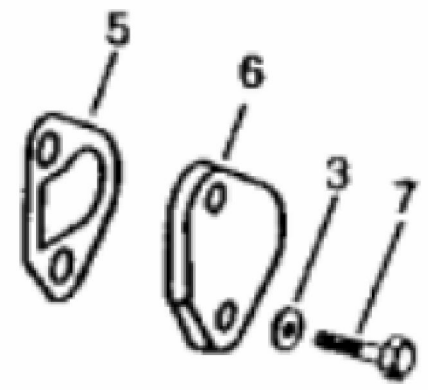

TP19500

KEY	PART NO.	PART NAME	QTY	Engine Serial No.	REMARKS
1	R122226	STUD	2		(SUB FOR R122226)
2	N10215	LOCK NUT	2		3/8", (SUB FOR 14H812, THIS APPLICATION)
2	24M7106	WASHER	AR		10 X 18 X 2.500 MM
3	24M7106	WASHER	AR		10 X 18 X 2.500 MM
4	19H3408	SCREW	5		3/8" X 1-3/4"
4	19H3693	SCREW	5		3/8" X 1-1/4"
5	R125066	GASKET	1		(SUB FOR R78366 OR R97773)
6	R126041	COVER	1		(SUB FOR T20362)
7	R124277	CAP SCREW	2		(SUB FOR R122618, THIS APPLICATION)
8	19H3733	SCREW	2		3/8" X 2-1/2"
9A	RE39252	COVER	1	____-426683	WITH INSERTS, (SUB FOR RE27895)
9B	RE56443	COVER	1	426684-____	
10	R126513	GASKET	1		(SUB FOR T20155, R97454, R119269 OR R121314)
11	19H1819	CAP SCREW	1	426684-____	3/8" X 2-1/8"