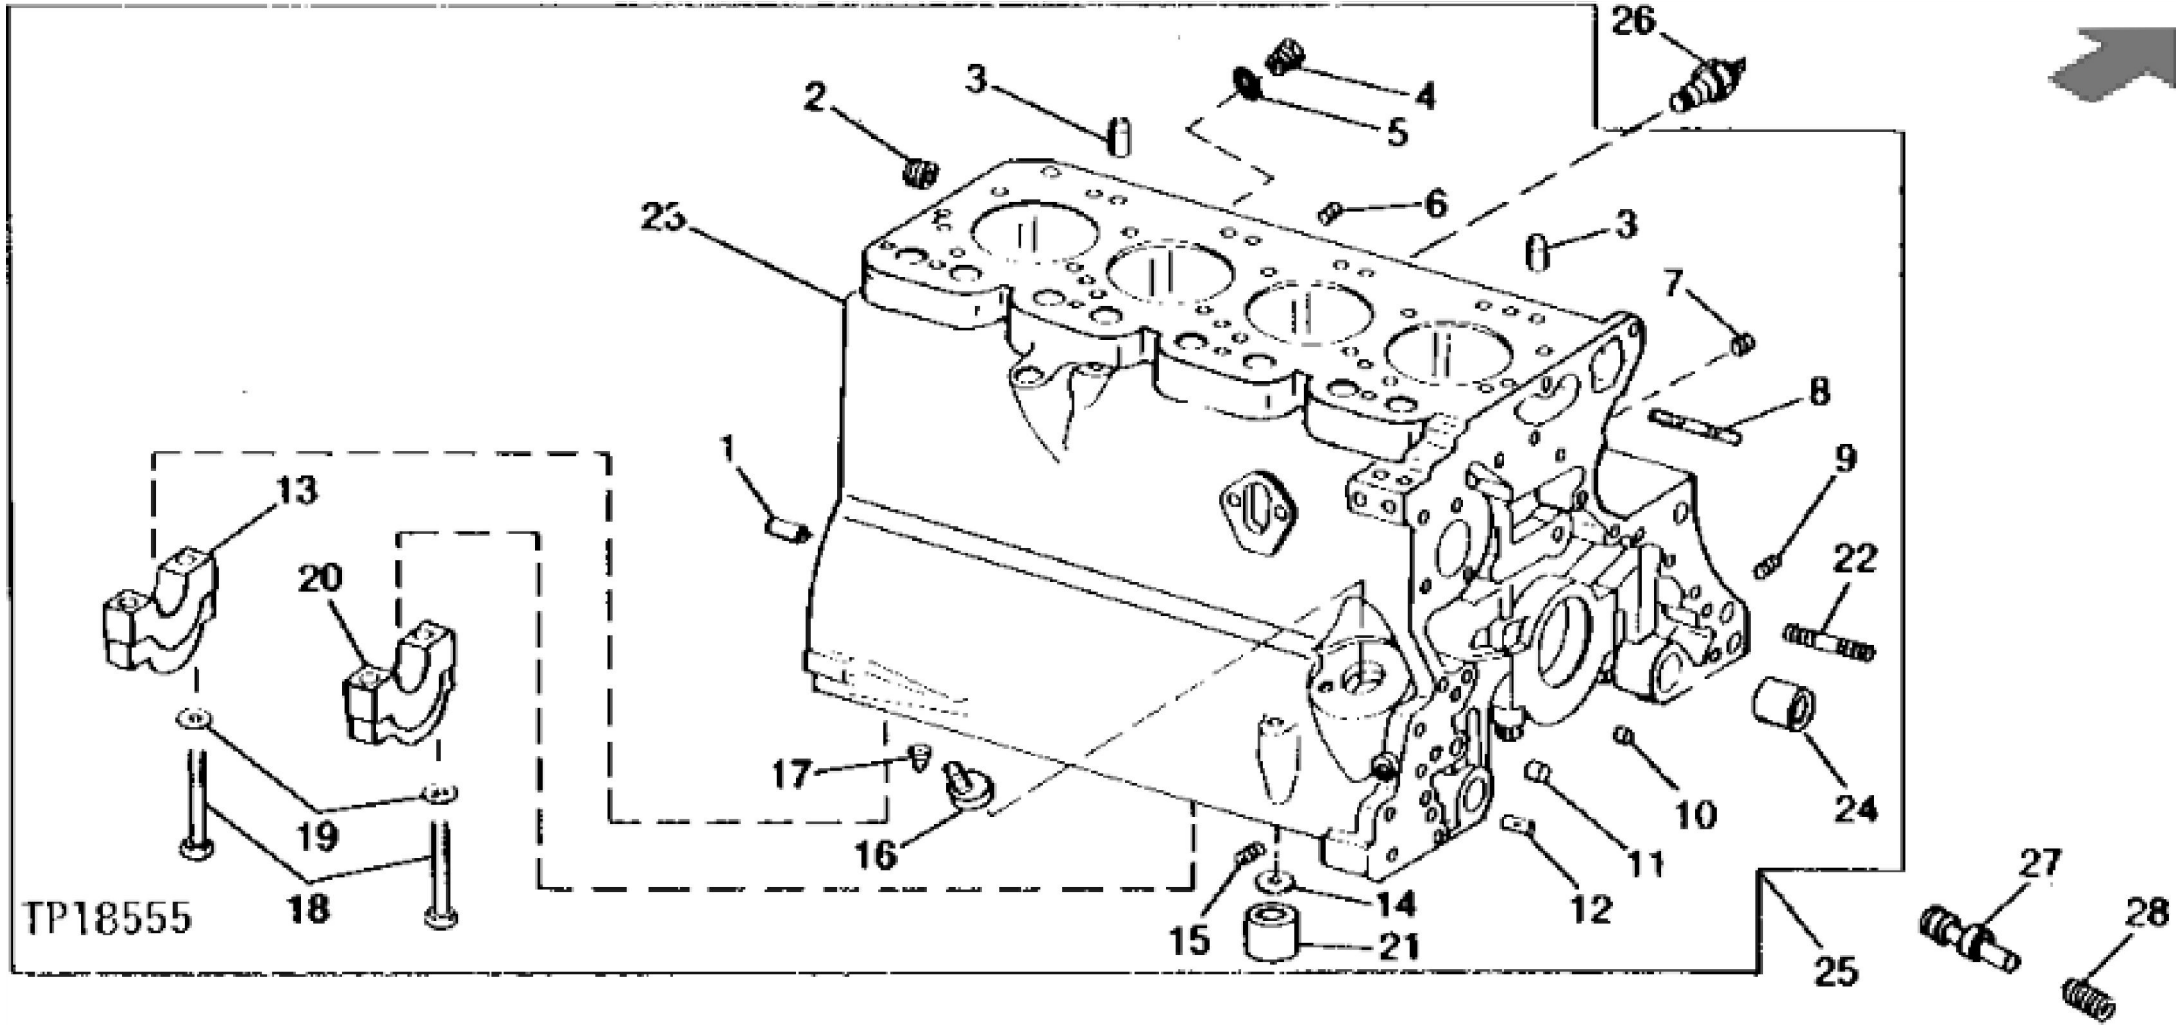

- 1 - Bolt
- 2 - Washer
- 3 - Washer

TP16465

KEY	PART NO.	PART NAME	QTY	REMARKS	
1	19H2036	CAP SCREW	1	1/4" X 7/8"	
2	12H302	LOCK WASHER	1	1/4"	
3	R64764	WASHER	1	6.756 X 15.875 X 4.750 MM (17/64" X 5/8" X 3/16")	
4	AR103811	SCREW WITH WASHER	8	(SUB FOR AR100124)	
5	AR65864	FILLER CAP	1		
6	AR71130	VALVE COVER	1		
7	R73521	GASKET	1		

KEY	PART NO.	PART NAME	QTY	Engine Serial No.	REMARKS
1	R122226	STUD	2		(SUB FOR R122226)
2	N10215	LOCK NUT	2		3/8", (SUB FOR 14H812, THIS APPLICATION)
2	24M7106	WASHER	AR		10 X 18 X 2.500 MM
3	24M7106	WASHER	AR		10 X 18 X 2.500 MM
4	19H3408	SCREW	5		3/8" X 1-3/4"
4	19H3693	SCREW	5		3/8" X 1-1/4"
5	R125066	GASKET	1		(SUB FOR R78366 OR R97773)
6	R126041	COVER	1		(SUB FOR T20362)
7	R124277	CAP SCREW	2		(SUB FOR R122618, THIS APPLICATION)
8	19H3733	SCREW	2		3/8" X 2-1/2"
9A	RE39252	COVER	1	____-426683	WITH INSERTS, (SUB FOR RE27895)
9B	RE56443	COVER	1	426684-____	
10	R126513	GASKET	1		(SUB FOR T20155, R97454, R119269 OR R121314)
11	19H1819	CAP SCREW	1	426684-____	3/8" X 2-1/8"

Thank you so much for reading

TP2835

KEY	PART NO.	PART NAME	QTY	REMARKS
1	R80033	CAP SCREW	8	11.125 X 59 MM (7/16" X 2.323")
2	R55647	BUSHING	4	
3	RE21076	PITMAN	4	(MARKED R80034)
3	SE500747	CONNECTING ROD REMAN	4	(REMANUFACTURED)
4	M41029	SNAP RING	8	
5	R125754	PISTON PIN	4	(SUB FOR R51731)
6	RE507852	PISTON RING KIT	4	(SUB FOR (4) RE15674, RE48818, RE66820)
7	PISTON	4	(SUB RE30250) (RE19282 NO LONGER AVAILABLE)
8	R51726	CYLINDER LINER	4	(SUB RE30250)
9	AR65507	O-RING KIT	4	
10	RE30250	KIT	4	(SUB FOR RE24458)
11	RE27348	BEARING KIT	4	(SUB FOR AT21138) STANDARD (SET OF (2) T20011)
11	BEARING	4	(AT21122 NO LONGER AVAILABLE) 0.05 MM (.002") UNDERSIZE (SET OF (2) T23566)
11	RE27349	KIT	4	(SUB FOR AT21124) 0.25 MM (.010") UNDERSIZE (SET OF (2) T23568)
11	RE27358	KIT	4	(SUB FOR AT21126) 0.51 MM (.020") UNDERSIZE (SET OF (2) T23570)
11	RE27364	BEARING KIT	4	(SUB FOR AT21128) 0.76 MM (.030") UNDERSIZE (SET OF (2) T23572)