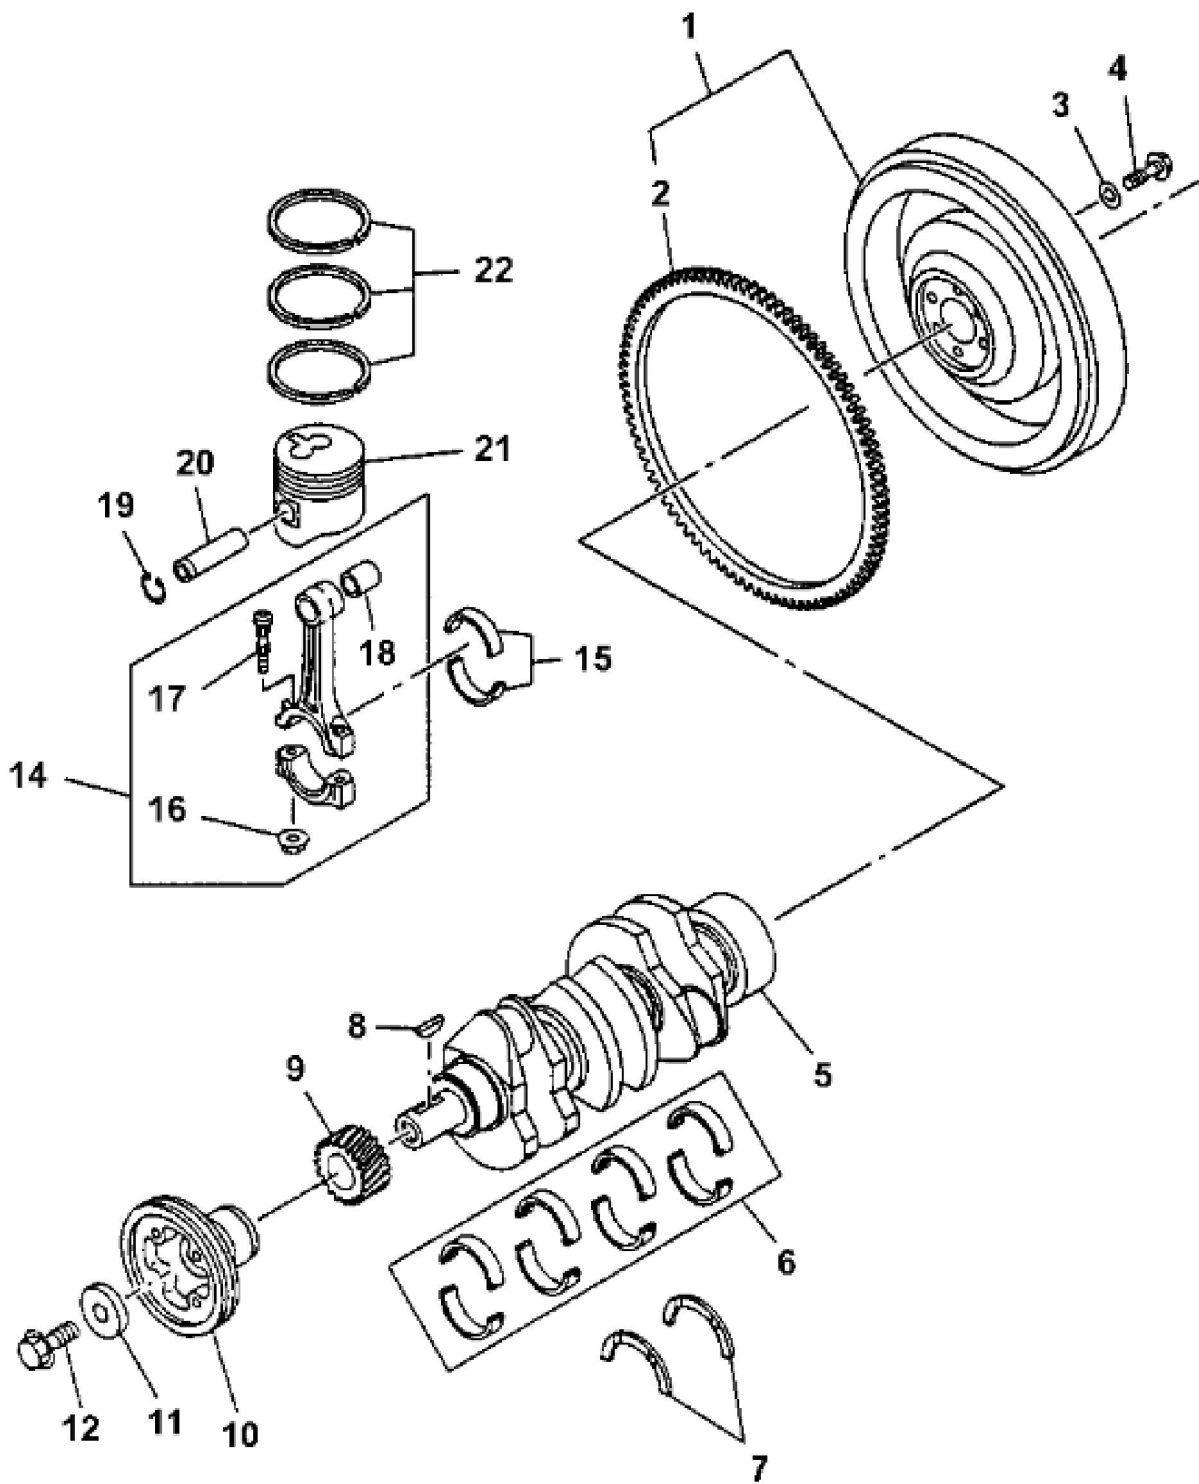

TP50255

KEY	PART NO.	PART NAME	QTY	Serial No.	REMARKS
1	8972192191	FLYWHEEL	1		SUB FOR AT260091, 8972192190
2	8944196021	GEAR	1		SUB FOR AT254867
3	8970232680	WASHER	6		SUB FOR AT259989
4	8941333281	BOLT	6		SUB FOR AT259962
5	8970447774	CRANKSHAFT	1		SUB FOR AT259996 OR 8970447773
6	8980890850	BEARING	1		SUB FOR AT260009 OR 8970470210
7	8980637830	WASHER	2		SUB FOR AT254832 OR 5115990031
8	8942016410	SHAFT KEY	1		SUB FOR AT254850
9	8973286120	GEAR	1		SUB FOR 8970345921 OR AT254878
10	8970784740	PULLEY WITH DAMPENER	1	____-220207	SUB FOR AT260023
10	8972268310	PULLEY	1	220208-____	SUB FOR 4445217
11	8941347920	WASHER	1		SUB FOR AT259963
12	8943860790	BOLT	1		SUB FOR AT259977
14	8973103510	ROD	3		SUB FOR AT254901
15	8980519280	BEARING	3		SUB FOR AT254848 OR 8941560840
16	8942242362	NUT	6		SUB FOR AT259970
17	8942162064	BOLT	6		SUB FOR AT259968
18	8973103520	BUSHING	3		SUB FOR AT254834, 8972191910
19	8941140491	SNAP RING	6		SUB FOR AT254843
20	5122110210	PIN	3		SUB FOR AT259956
21	8971768870	PISTON	3		STANDARD, SUB FOR AT260037 AND AT260081
21	8970871060	PISTON	3		OVERSIZE 0.25, SUB FOR AT261289
22	8971135030	RING	3		STANDARD, SUB FOR AT260043
22	8971412050	RING	3		OVERSIZE 0.25, SUB FOR AT260064

**Thank you so much for reading**

TP50248

KEY	PART NO.	PART NAME	QTY	REMARKS	
1	8972226610	VALVE COVER	1	(SUB FOR AT260101)	
2	0280806200	CAP SCREW	9	(SUB FOR AT259919)	
3	8970716991	PACKING	1	(SUB FOR AT260020)	
4	8941332075	FILLER CAP	1	(SUB FOR AT254847)	
5	8941236231	GASKET	1	(SUB FOR AT254844)	