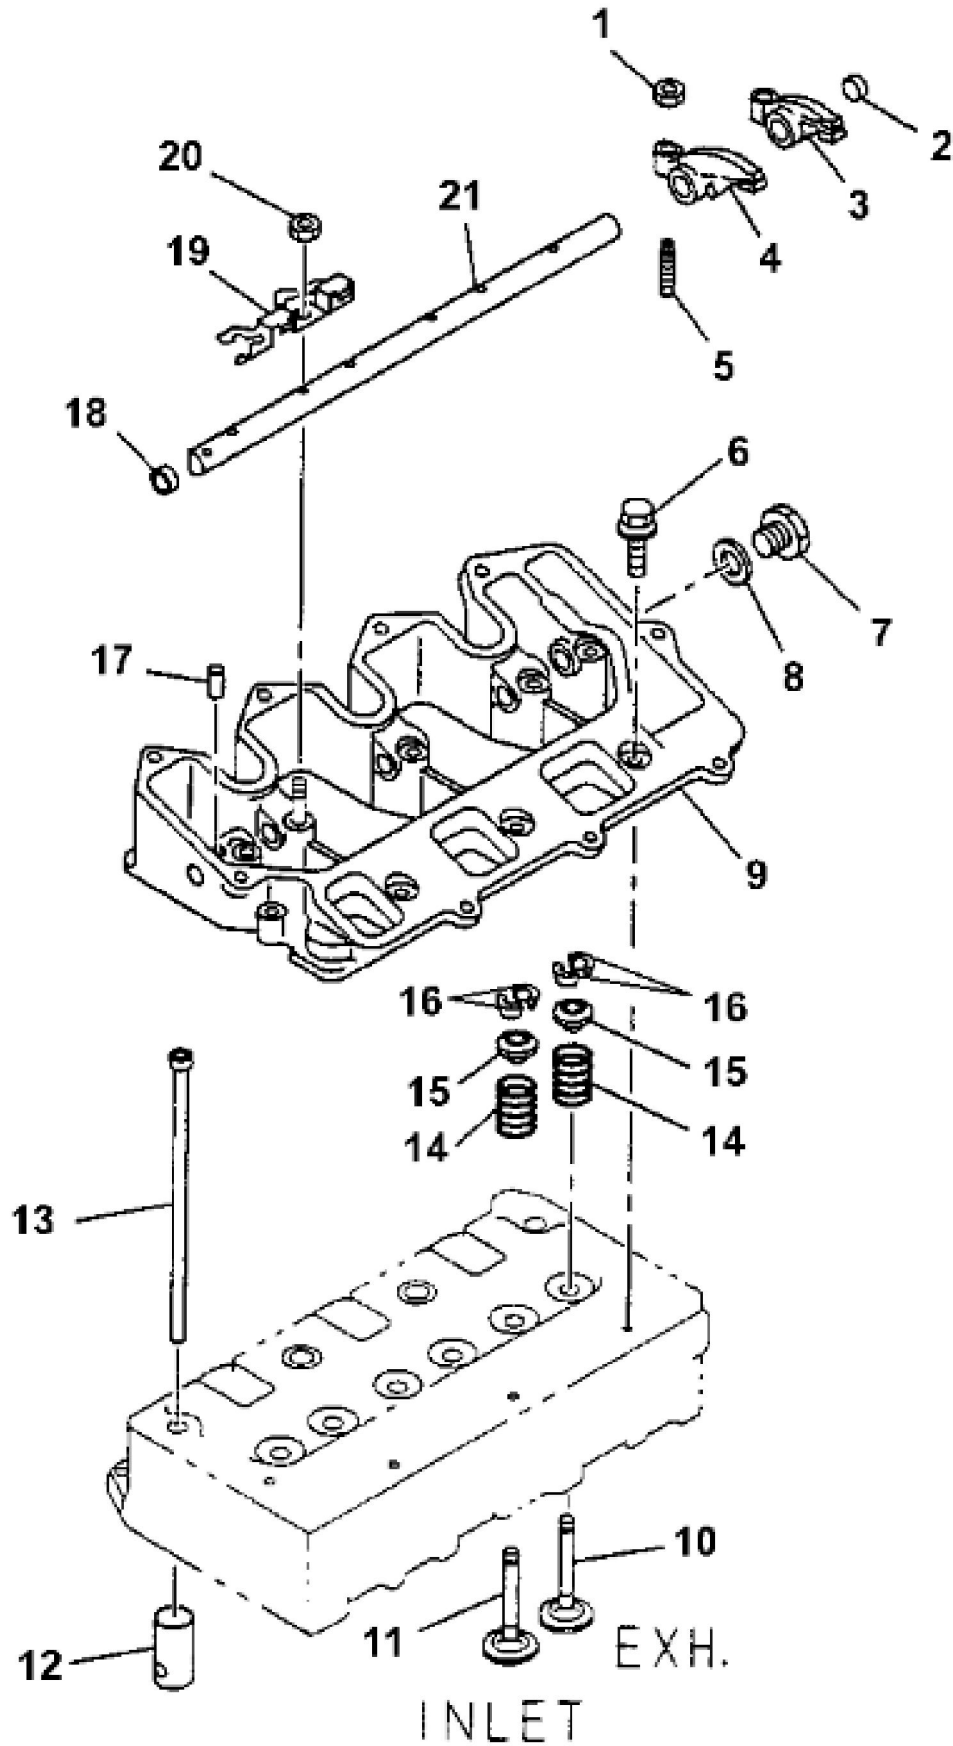

TP50255

KEY	PART NO.	PART NAME	QTY	Serial No.	REMARKS
1	8972192191	FLYWHEEL	1		SUB FOR AT260091, 8972192190
2	8944196021	GEAR	1		SUB FOR AT254867
3	8970232680	WASHER	6		SUB FOR AT259989
4	8941333281	BOLT	6		SUB FOR AT259962
5	8970447774	CRANKSHAFT	1		SUB FOR AT259996 OR 8970447773
6	8980890850	BEARING	1		SUB FOR AT260009 OR 8970470210
7	8980637830	WASHER	2		SUB FOR AT254832 OR 5115990031
8	8942016410	SHAFT KEY	1		SUB FOR AT254850
9	8973286120	GEAR	1		SUB FOR 8970345921 OR AT254878
10	8970784740	PULLEY WITH DAMPENER	1	____-220207	SUB FOR AT260023
10	8972268310	PULLEY	1	220208-____	SUB FOR 4445217
11	8941347920	WASHER	1		SUB FOR AT259963
12	8943860790	BOLT	1		SUB FOR AT259977
14	8973103510	ROD	3		SUB FOR AT254901
15	8980519280	BEARING	3		SUB FOR AT254848 OR 8941560840
16	8942242362	NUT	6		SUB FOR AT259970
17	8942162064	BOLT	6		SUB FOR AT259968
18	8973103520	BUSHING	3		SUB FOR AT254834, 8972191910
19	8941140491	SNAP RING	6		SUB FOR AT254843
20	5122110210	PIN	3		SUB FOR AT259956
21	8971768870	PISTON	3		STANDARD, SUB FOR AT260037 AND AT260081
21	8970871060	PISTON	3		OVERSIZE 0.25, SUB FOR AT261289
22	8971135030	RING	3		STANDARD, SUB FOR AT260043
22	8971412050	RING	3		OVERSIZE 0.25, SUB FOR AT260064

**Thank you so much for reading**

TP50248

KEY	PART NO.	PART NAME	QTY	REMARKS	
1	8972226610	VALVE COVER	1	(SUB FOR AT260101)	
2	0280806200	CAP SCREW	9	(SUB FOR AT259919)	
3	8970716991	PACKING	1	(SUB FOR AT260020)	
4	8941332075	FILLER CAP	1	(SUB FOR AT254847)	
5	8941236231	GASKET	1	(SUB FOR AT254844)	