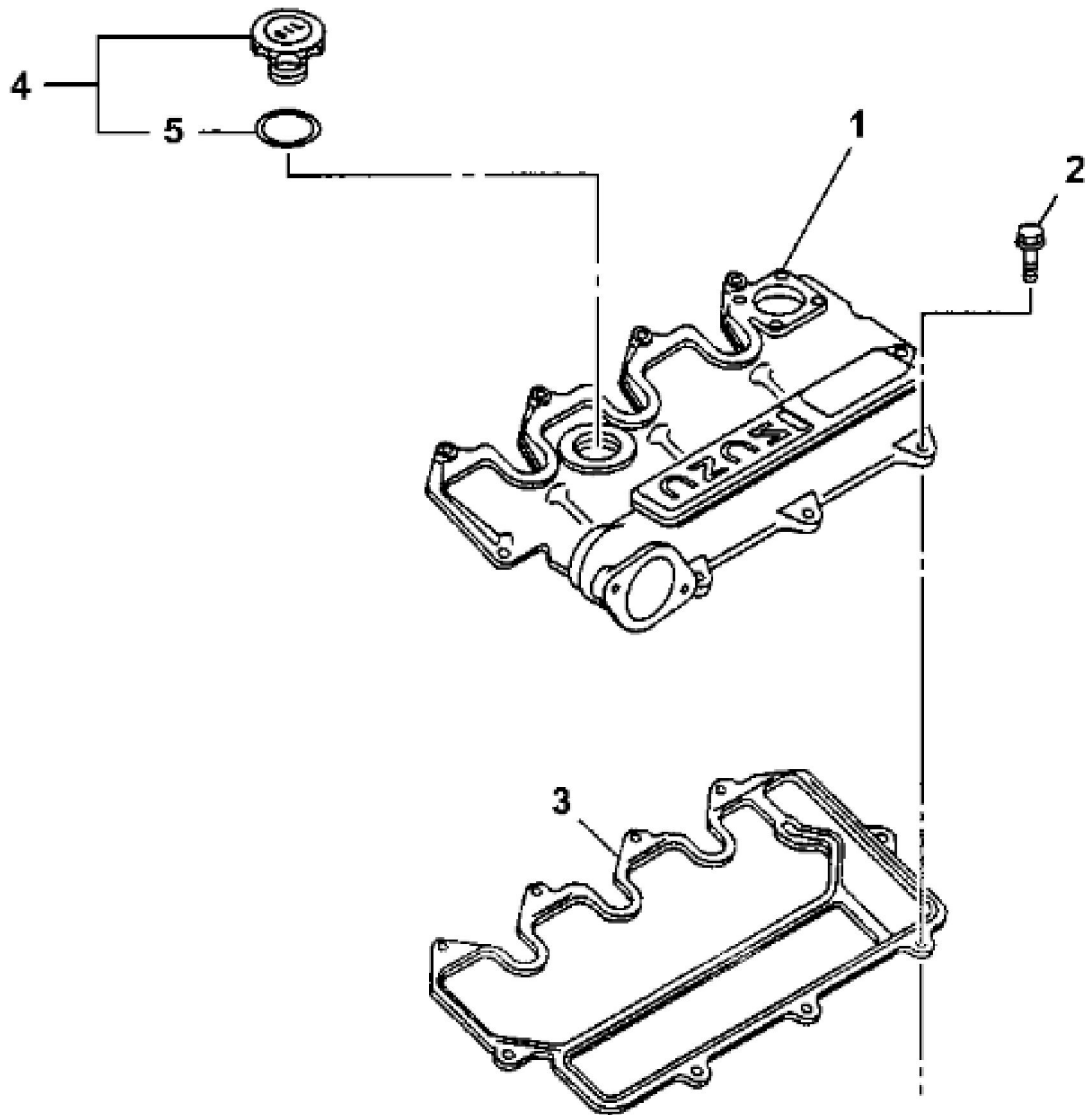

TP50255

KEY	PART NO.	PART NAME	QTY	Serial No.	REMARKS
1	8972192191	FLYWHEEL	1		SUB FOR AT260091, 8972192190
2	8944196021	GEAR	1		SUB FOR AT254867
3	8970232680	WASHER	6		SUB FOR AT259989
4	8941333281	BOLT	6		SUB FOR AT259962
5	8970447774	CRANKSHAFT	1		SUB FOR AT259996 OR 8970447773
6	8980890850	BEARING	1		SUB FOR AT260009 OR 8970470210
7	8980637830	WASHER	2		SUB FOR AT254832 OR 5115990031
8	8942016410	SHAFT KEY	1		SUB FOR AT254850
9	8973286120	GEAR	1		SUB FOR 8970345921 OR AT254878
10	8970784740	PULLEY WITH DAMPENER	1	____-220207	SUB FOR AT260023
10	8972268310	PULLEY	1	220208-____	SUB FOR 4445217
11	8941347920	WASHER	1		SUB FOR AT259963
12	8943860790	BOLT	1		SUB FOR AT259977
14	8973103510	ROD	3		SUB FOR AT254901
15	8980519280	BEARING	3		SUB FOR AT254848 OR 8941560840
16	8942242362	NUT	6		SUB FOR AT259970
17	8942162064	BOLT	6		SUB FOR AT259968
18	8973103520	BUSHING	3		SUB FOR AT254834, 8972191910
19	8941140491	SNAP RING	6		SUB FOR AT254843
20	5122110210	PIN	3		SUB FOR AT259956
21	8971768870	PISTON	3		STANDARD, SUB FOR AT260037 AND AT260081
21	8970871060	PISTON	3		OVERSIZE 0.25, SUB FOR AT261289
22	8971135030	RING	3		STANDARD, SUB FOR AT260043
22	8971412050	RING	3		OVERSIZE 0.25, SUB FOR AT260064

**Thank you so much for reading**

TP50248

KEY	PART NO.	PART NAME	QTY	REMARKS	
1	8972226610	VALVE COVER	1	(SUB FOR AT260101)	
2	0280806200	CAP SCREW	9	(SUB FOR AT259919)	
3	8970716991	PACKING	1	(SUB FOR AT260020)	
4	8941332075	FILLER CAP	1	(SUB FOR AT254847)	
5	8941236231	GASKET	1	(SUB FOR AT254844)	