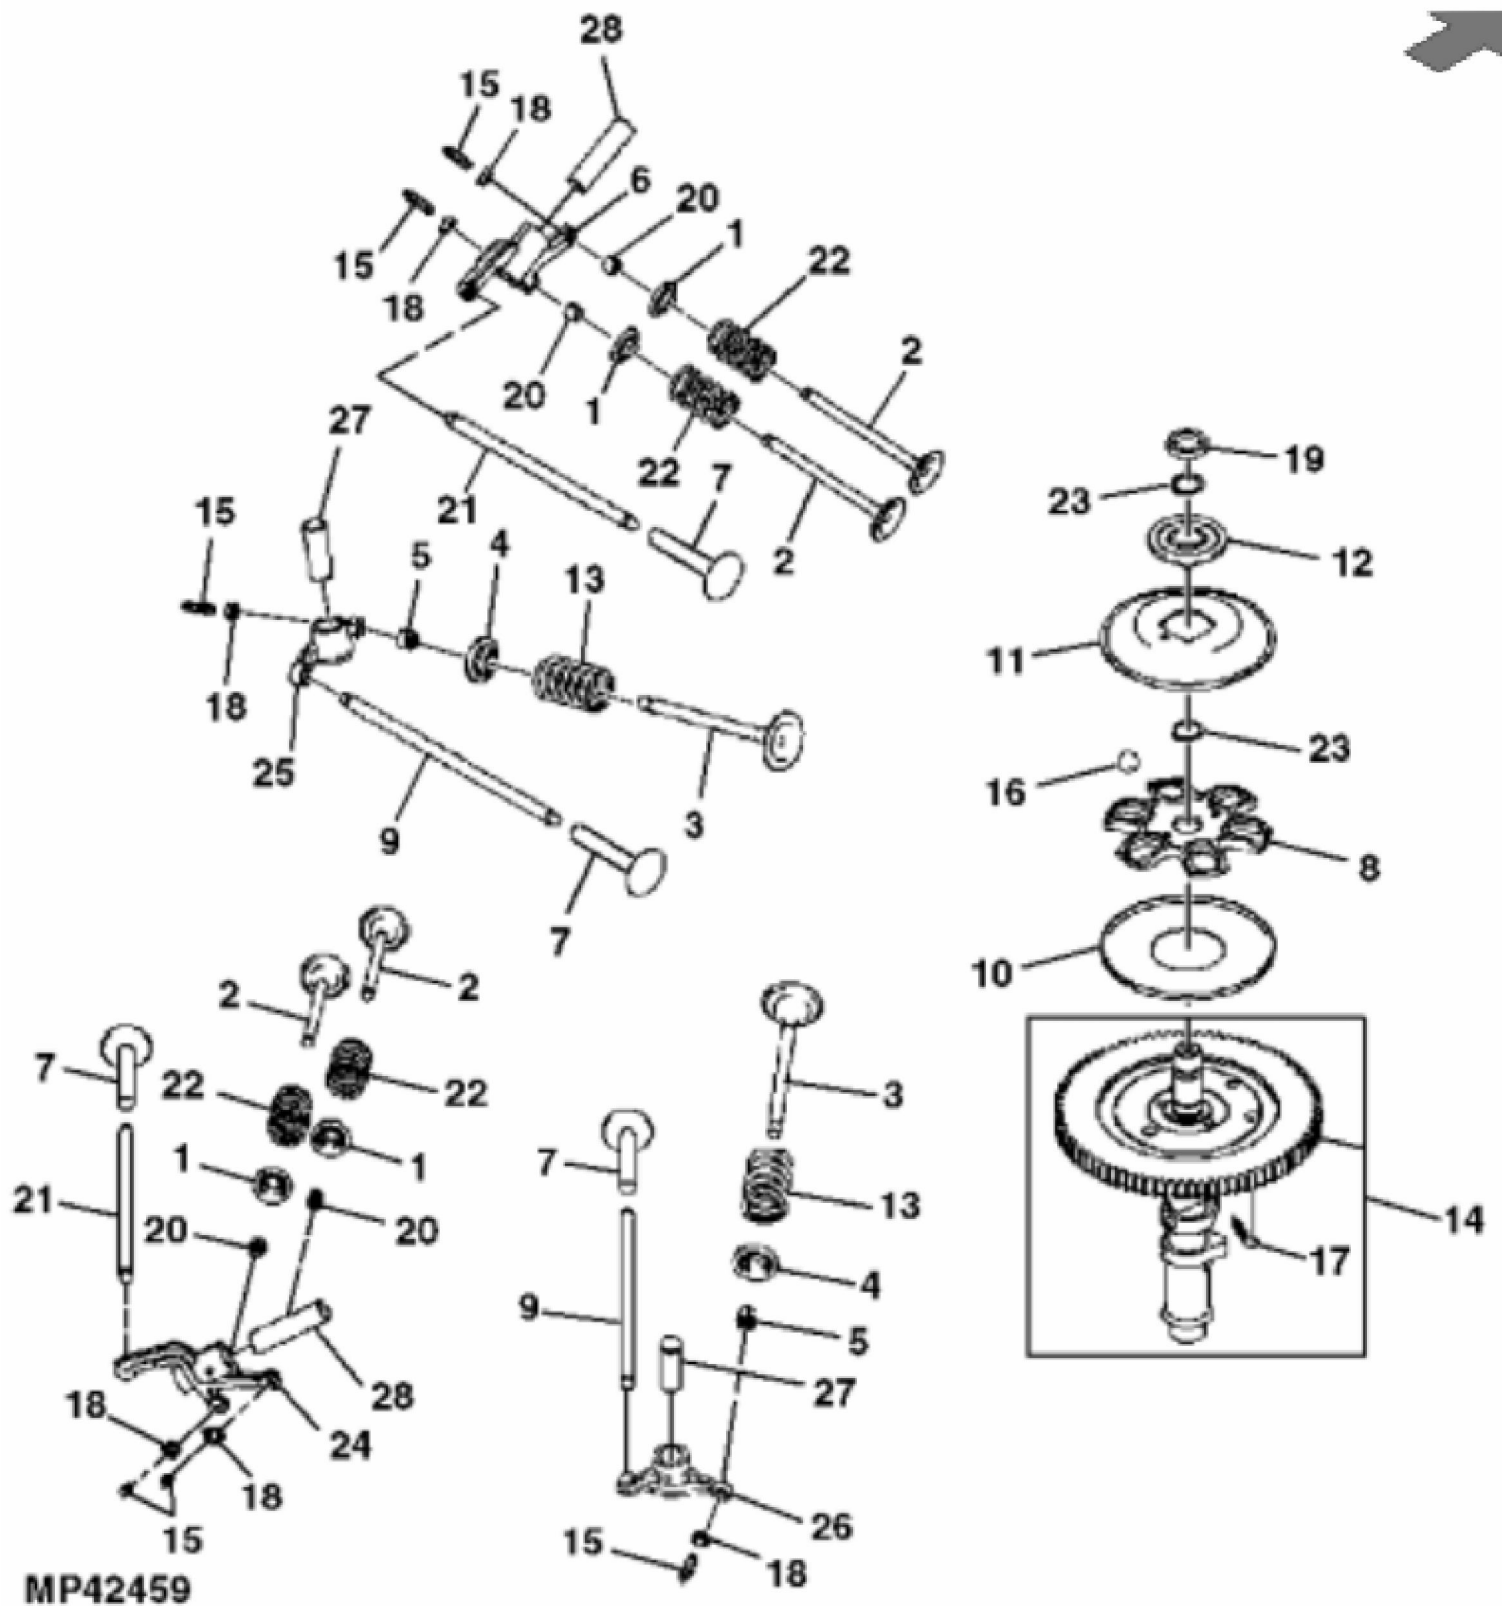

MP42392

KEY	PART NO.	PART NAME	QTY	REMARKS	
1	MIA12352	GASOLINE ENGINE	1	MARKED FXT00V-AS12	
2	19H3693	SCREW	4	3/8" X 1-1/4"	

<https://www.ebooklibonline.com>

Hello dear friend!

Thank you very much for reading.

KEY	PART NO.	PART NAME	QTY	REMARKS
1	MIU12194	GASKET	2	
2	MIU13774	CYLINDER HEAD	1	No. 1
3	MIU13775	CYLINDER HEAD	1	No. 2
4	MIU13312	CASE	1	
5	MIU13313	CASE	1	
6	MIU12199	GASKET	2	Rocker Case
7	MIU12200	GASKET	1	Breather
8	MIU12202	PLATE	1	Breather
9	MIU13860	GASKET	1	Breather
10	MIU12201	BREATHER	1	
11	MIU14507	PIPE	3	SUB FORMIU11770
12	MIA11505	COVER	1	Crankcase
13	MIA11506	CRANKCASE	1	NLA; ORDER MIA12733
13	MIA12733	CRANKCASE	1	
14	M127431	ADAPTER FITTING	1	
14	MIU13767	ADAPTER FITTING	1	USE WITH MIA12352
15	M74163	PIN	6	
16	M151774	SEAL	1	
17	M138389	SEAL	4	
18	MIU11773	SEAL	1	
19	MIU12207	SEAL	1	
20	MIU14001	PLUG	5	
21	MIU11325	BOLT	5	M6 X 12
22	MIU12209	BOLT	10	
23	MIU12477	HOOK	1	
24	MIU12205	PIPE	1	
25	MIU12206	PIPE	1	
26	19M7804	SCREW	11	M10 X 40
27	M138395	STUD	4	NLA; ORDER MIU11736
27	MIU11736	BOLT	4	NLA; ORDER MIU12726
27	MIU12726	STUD	4	
28	MIU13981	BALL BEARING	1	
29	MIU12193	BALL BEARING	1	
30	21M7244	SCREW	2	M4 X 8

KEY	PART NO.	PART NAME	QTY	REMARKS	
31	19M7796	SCREW	8	M6 X 30	
32	M152964	SEAL	2		
33	TCU26943	GUIDE	1	NLA; ORDER TCU33513; Belt	
33	TCU33513	GUIDE	1		
34	24M7178	WASHER	1	10.500 X 30 X 2.500 mm	
35	MIU13926	COVER	1		
36	MIA12511	COVER KIT	1		
37	24M7178	WASHER	3	(Not Illustrated) 10.500 X 30 X 2.500 mm	

Thank you so much for reading

KEY	PART NO.	PART NAME	QTY	REMARKS	
1	MIU13013	PISTON	2		
1	MIU13912	PISTON	2	0.5 mm, OS	
2	MIU12211	PISTON PIN	2		
3	MIU13014	PISTON RING	2		
3	MIU13910	PISTON RING	2	0.5 mm, OS	
4	MIU12215	CRANKSHAFT	1		
5	MIA12686	CONNECTING ROD	2	SUB FOR MIA11507	
6	MIU13982	SNAP RING	4		
7	M147310	BOLT	4		