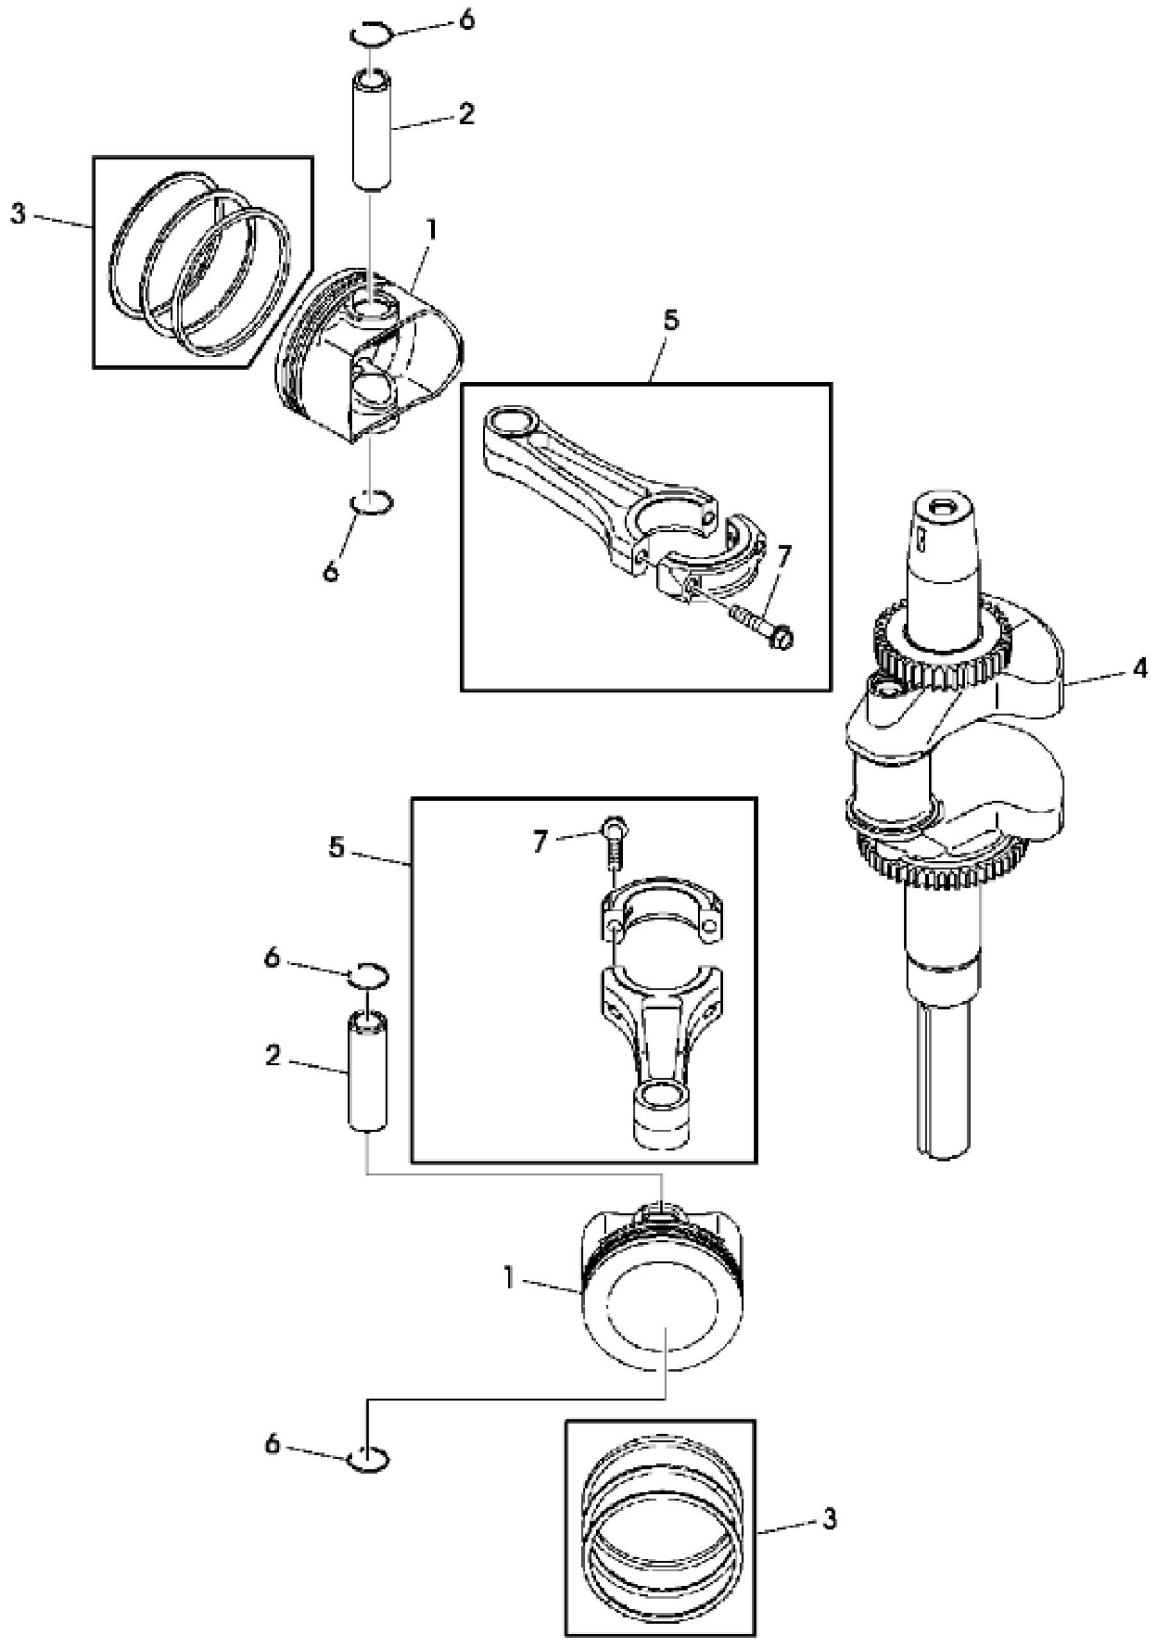

MP42392

KEY	PART NO.	PART NAME	QTY	REMARKS	
1	MIA12352	GASOLINE ENGINE	1	MARKED FXT00V-AS12	
2	19H3693	SCREW	4	3/8" X 1-1/4"	

<https://www.ebooklibonline.com>

Hello dear friend!

Thank you very much for reading.

KEY	PART NO.	PART NAME	QTY	REMARKS
1	MIU12194	GASKET	2	
2	MIU13774	CYLINDER HEAD	1	No. 1
3	MIU13775	CYLINDER HEAD	1	No. 2
4	MIU13312	CASE	1	
5	MIU13313	CASE	1	
6	MIU12199	GASKET	2	Rocker Case
7	MIU12200	GASKET	1	Breather
8	MIU12202	PLATE	1	Breather
9	MIU13860	GASKET	1	Breather
10	MIU12201	BREATHER	1	
11	MIU14507	PIPE	3	SUB FORMIU11770
12	MIA11505	COVER	1	Crankcase
13	MIA11506	CRANKCASE	1	NLA; ORDER MIA12733
13	MIA12733	CRANKCASE	1	
14	M127431	ADAPTER FITTING	1	
14	MIU13767	ADAPTER FITTING	1	USE WITH MIA12352
15	M74163	PIN	6	
16	M151774	SEAL	1	
17	M138389	SEAL	4	
18	MIU11773	SEAL	1	
19	MIU12207	SEAL	1	
20	MIU14001	PLUG	5	
21	MIU11325	BOLT	5	M6 X 12
22	MIU12209	BOLT	10	
23	MIU12477	HOOK	1	
24	MIU12205	PIPE	1	
25	MIU12206	PIPE	1	
26	19M7804	SCREW	11	M10 X 40
27	M138395	STUD	4	NLA; ORDER MIU11736
27	MIU11736	BOLT	4	NLA; ORDER MIU12726
27	MIU12726	STUD	4	
28	MIU13981	BALL BEARING	1	
29	MIU12193	BALL BEARING	1	
30	21M7244	SCREW	2	M4 X 8

KEY	PART NO.	PART NAME	QTY	REMARKS	
31	19M7796	SCREW	8	M6 X 30	
32	M152964	SEAL	2		
33	TCU26943	GUIDE	1	NLA; ORDER TCU33513; Belt	
33	TCU33513	GUIDE	1		
34	24M7178	WASHER	1	10.500 X 30 X 2.500 mm	
35	MIU13926	COVER	1		
36	MIA12511	COVER KIT	1		
37	24M7178	WASHER	3	(Not Illustrated) 10.500 X 30 X 2.500 mm	

Thank you so much for reading

KEY	PART NO.	PART NAME	QTY	REMARKS	
1	MIU13013	PISTON	2		
1	MIU13912	PISTON	2	0.5 mm, OS	
2	MIU12211	PISTON PIN	2		
3	MIU13014	PISTON RING	2		
3	MIU13910	PISTON RING	2	0.5 mm, OS	
4	MIU12215	CRANKSHAFT	1		
5	MIA12686	CONNECTING ROD	2	SUB FOR MIA11507	
6	MIU13982	SNAP RING	4		
7	M147310	BOLT	4		