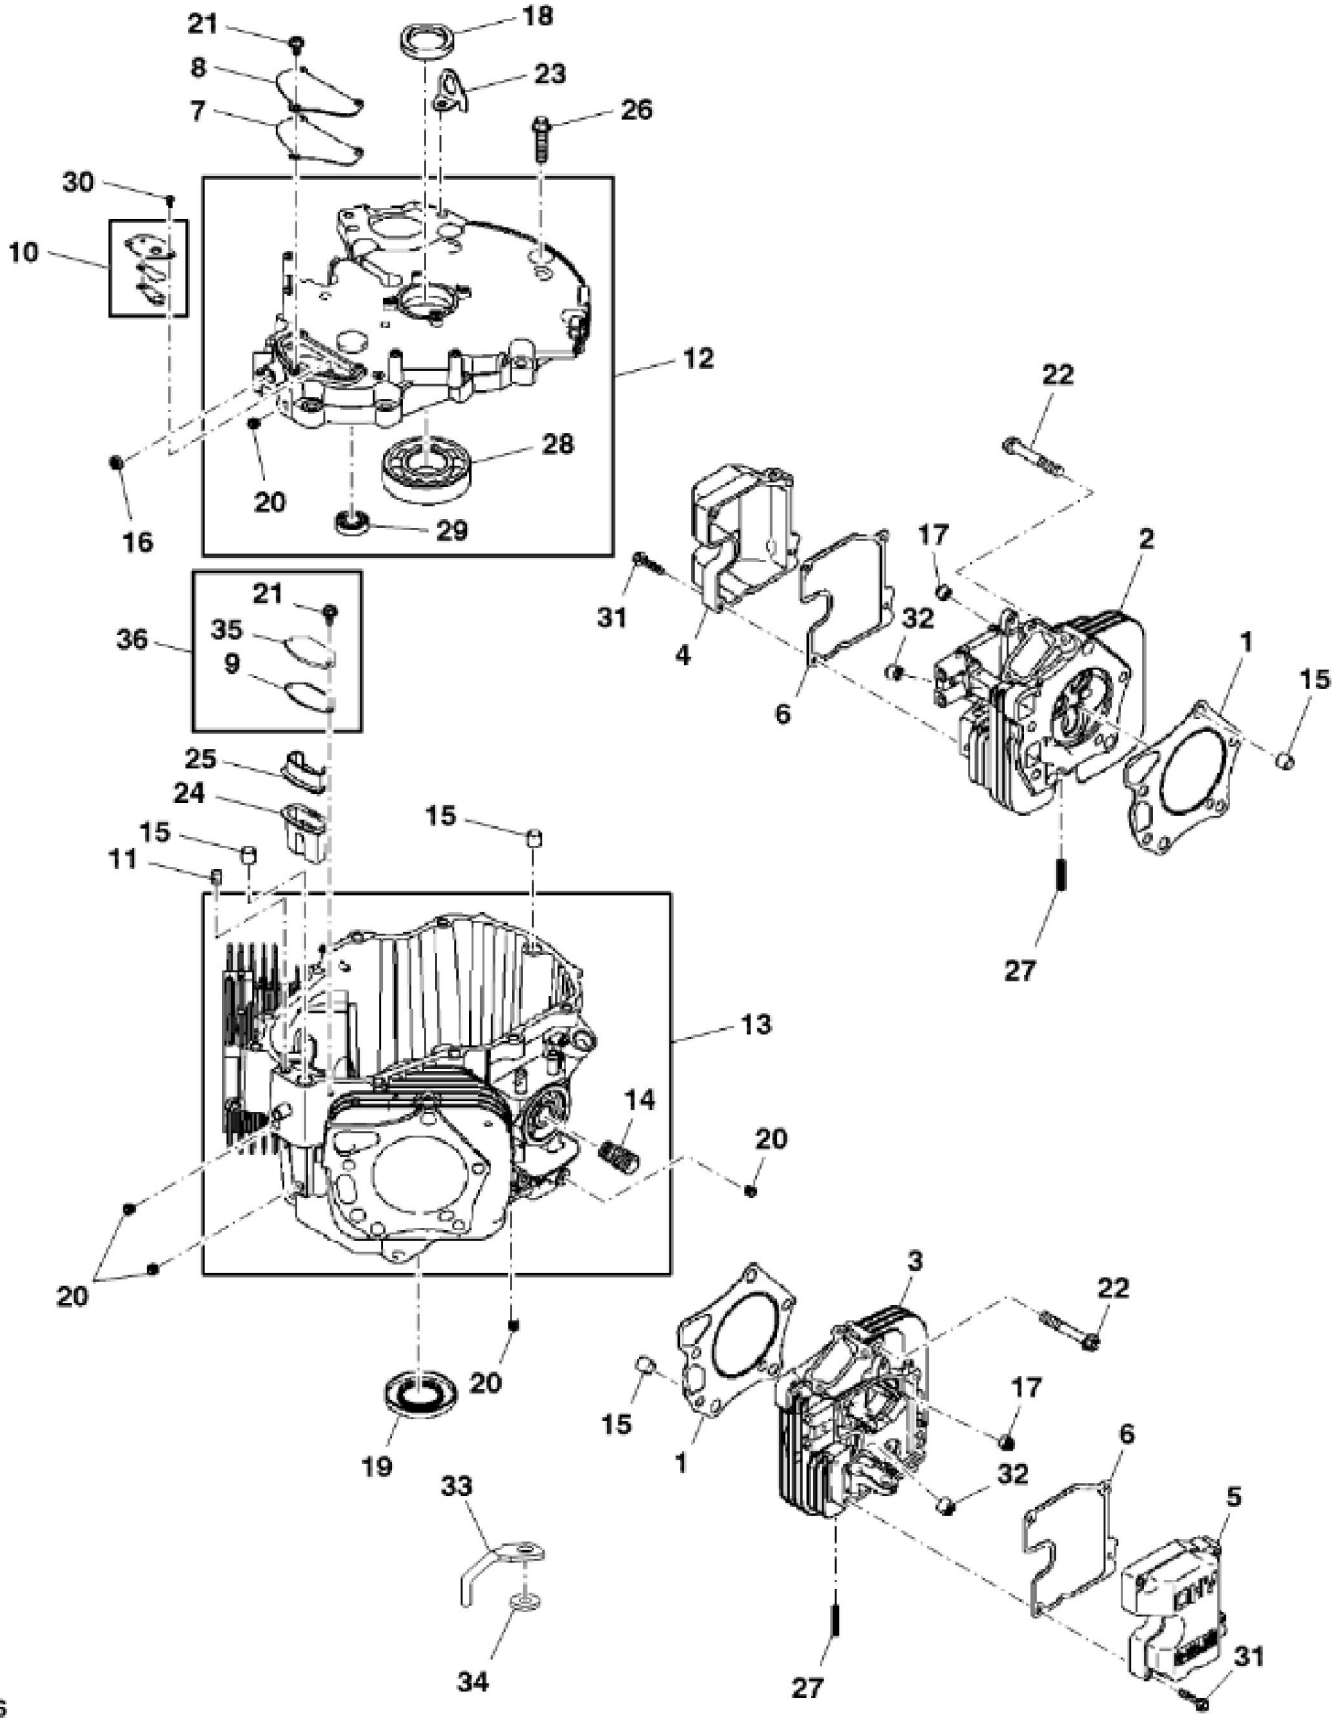

John Deere > Turf And Utility >TRACTOR, LAWN AND GARDEN >Z970R - TRACTOR, LAWN AND GARDEN >Z970R ZTrak R Series Mower >20 ENGINE TCM12343 >ST744528 - CYLINDER HEAD AND CRANKCASE

KEY	PART NO.	PART NAME	QTY	REMARKS
1	MIU12194	GASKET	2	
2	MIU13774	CYLINDER HEAD	1	No. 1
3	MIU13775	CYLINDER HEAD	1	No. 2
4	MIU13312	CASE	1	
5	MIU13313	CASE	1	
6	MIU12199	GASKET	2	Rocker Case
7	MIU12200	GASKET	1	Breather
8	MIU12202	PLATE	1	Breather
9	MIU13860	GASKET	1	Breather
10	MIU12201	BREATHER	1	
11	MIU14507	PIPE	3	SUB FORMIU11770
12	MIA11505	COVER	1	Crankcase
13	MIA11506	CRANKCASE	1	NLA; ORDER MIA12733
13	MIA12733	CRANKCASE	1	
14	M127431	ADAPTER FITTING	1	
14	MIU13767	ADAPTER FITTING	1	USE WITH MIA12352
15	M74163	PIN	6	
16	M151774	SEAL	1	
17	M138389	SEAL	4	
18	MIU11773	SEAL	1	
19	MIU12207	SEAL	1	
20	MIU14001	PLUG	5	
21	MIU11325	BOLT	5	M6 X 12
22	MIU12209	BOLT	10	
23	MIU12477	HOOK	1	
24	MIU12205	PIPE	1	
25	MIU12206	PIPE	1	
26	19M7804	SCREW	11	M10 X 40
27	M138395	STUD	4	NLA; ORDER MIU11736
27	MIU11736	BOLT	4	NLA; ORDER MIU12726
27	MIU12726	STUD	4	
28	MIU13981	BALL BEARING	1	
29	MIU12193	BALL BEARING	1	
30	21M7244	SCREW	2	M4 X 8