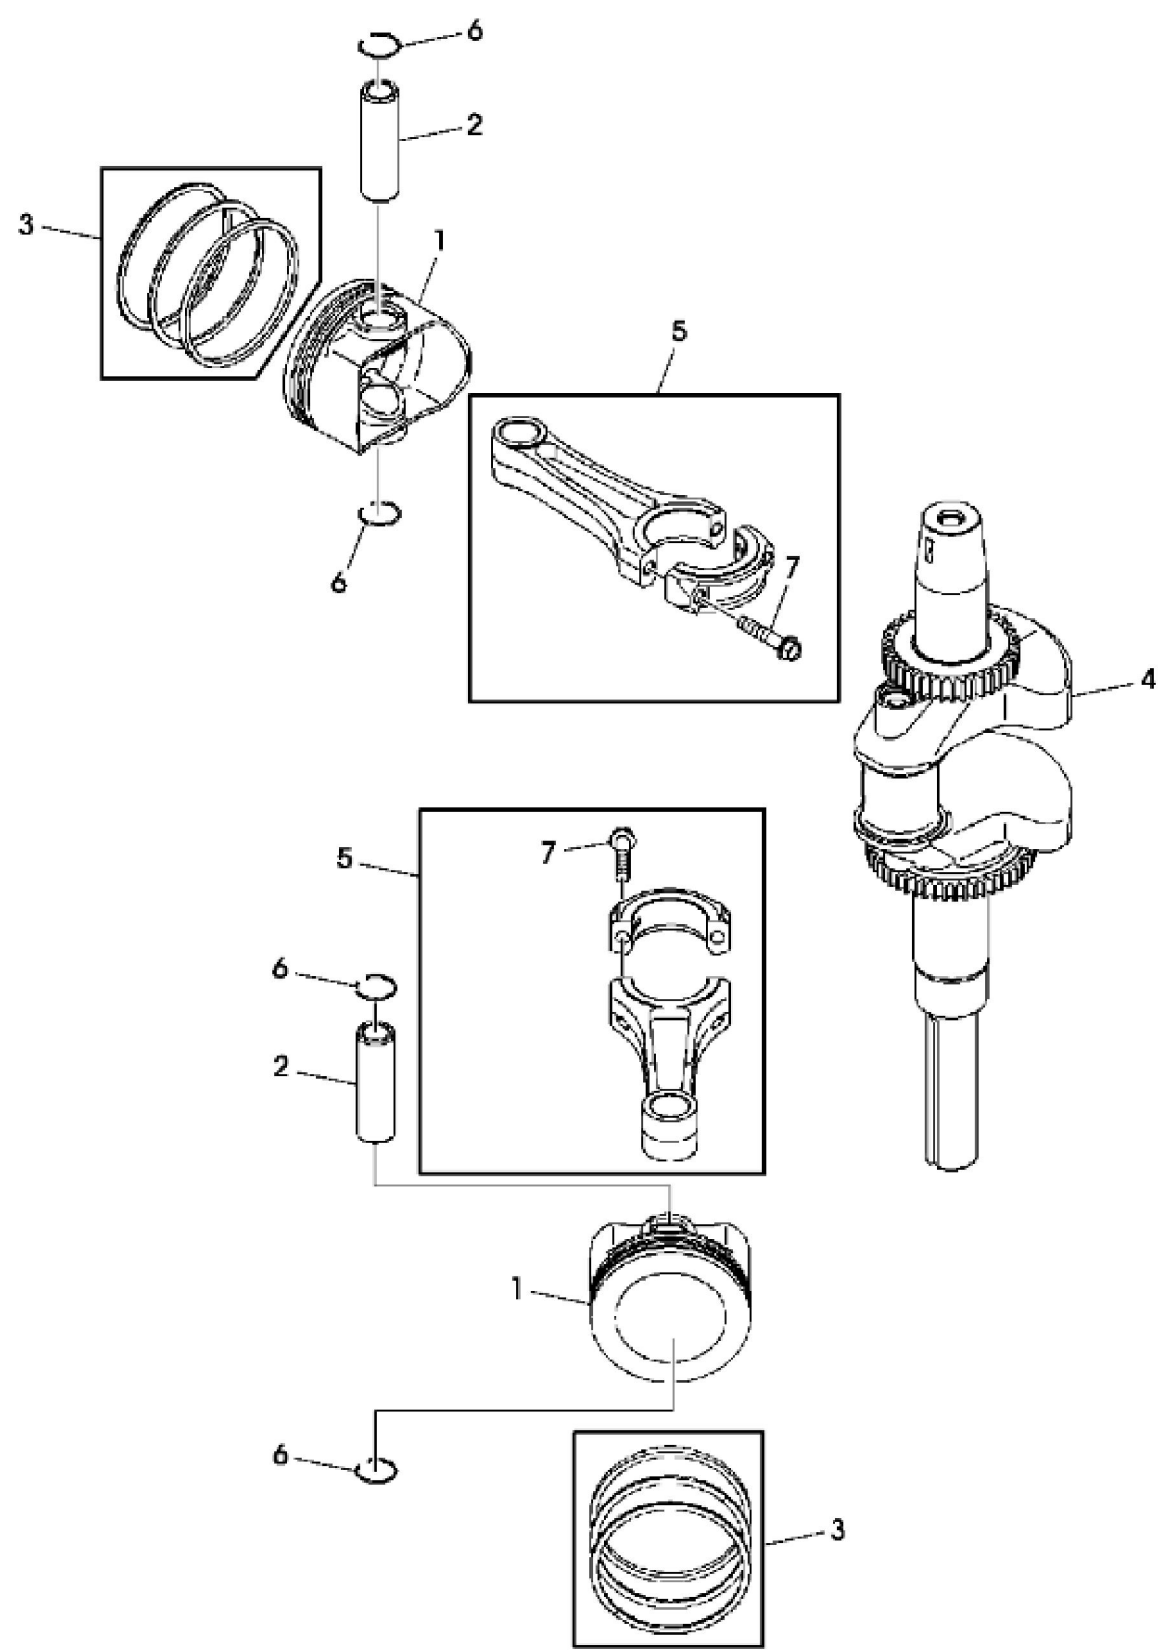

KEY	PART NO.	PART NAME	QTY	REMARKS
27	M138395	STUD	4	NLA; ORDER MIU11736
27	MIU11736	BOLT	4	NLA; ORDER MIU12726
27	MIU12726	STUD	4	
28	MIU11779	BALL BEARING	1	ORDER MIU13981
28	MIU13981	BALL BEARING	1	
29	MIU12193	BALL BEARING	1	
30	21M7244	SCREW	2	M4 X 8
31	19M7796	SCREW	8	M6 X 30
32	M152964	SEAL	2	
33	M147270	PLUG	4	NLA; ORDER MIU14001
33	MIU14001	PLUG	4	
34	MIU13860	GASKET	1	MARKED FXT00V-AS12
35	MIA12511	COVER KIT	1	MARKED FXT00V-AS12
36	19M7775	SCREW	2	M6 X 16, USE WITH MIU13926NOT ILLUSTRATED
..	M64850	SEALANT	AR	

PU01330