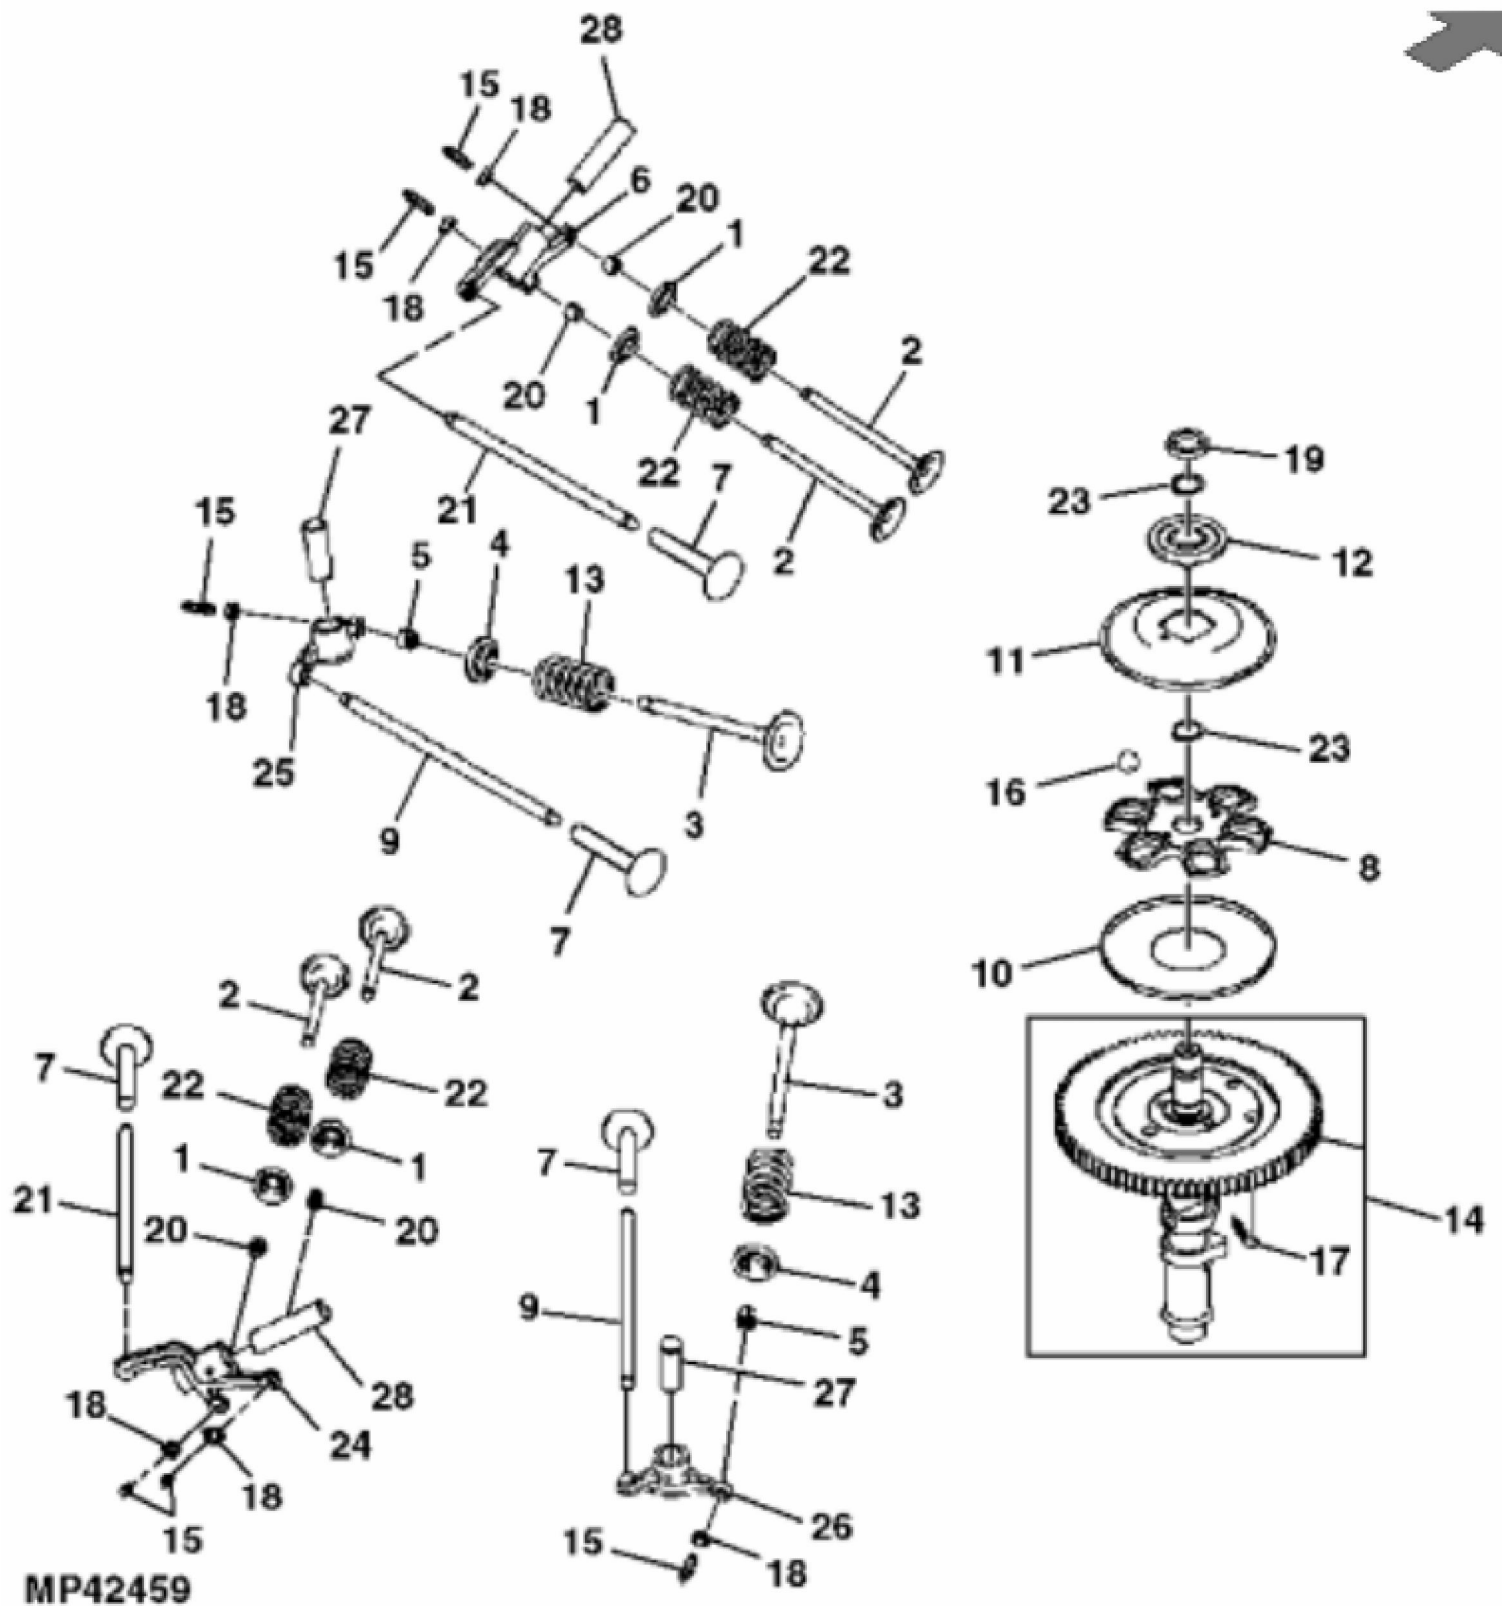

MP42392

KEY	PART NO.	PART NAME	QTY	REMARKS	
1	MIA11427	GASOLINE ENGINE	1	NLA; ORDER MIA11911; MARKEDFXT00V-AS07	
1	MIA11911	GASOLINE ENGINE	1	NLA; ORDER MIA11919; MARKEDFXT00V	
1	MIA11919	GASOLINE ENGINE	1	NLA; ORDER MIA12057; MARKED FXT00V-BS07	
1	MIA12057	GASOLINE ENGINE	1	NLA; ORDER MIA12166; MARKED FXT00V-CS07	
1	MIA12166	GASOLINE ENGINE	1	NLA; ORDER MIA12352; MARKED FXT00V-DS07R	
1	MIA12352	GASOLINE ENGINE	1	MARKED FXT00V-AS12	
2	19H3693	SCREW	4	3/8" X 1-1/4"	

KEY	PART NO.	PART NAME	QTY	REMARKS
27	M138395	STUD	4	NLA; ORDER MIU11736
27	MIU11736	BOLT	4	NLA; ORDER MIU12726
27	MIU12726	STUD	4	
28	MIU11779	BALL BEARING	1	ORDER MIU13981
28	MIU13981	BALL BEARING	1	
29	MIU12193	BALL BEARING	1	
30	21M7244	SCREW	2	M4 X 8
31	19M7796	SCREW	8	M6 X 30
32	M152964	SEAL	2	
33	M147270	PLUG	4	NLA; ORDER MIU14001
33	MIU14001	PLUG	4	
34	MIU13860	GASKET	1	MARKED FXT00V-AS12
35	MIA12511	COVER KIT	1	MARKED FXT00V-AS12
36	19M7775	SCREW	2	M6 X 16, USE WITH MIU13926NOT ILLUSTRATED
..	M64850	SEALANT	AR	

KEY	PART NO.	PART NAME	QTY	REMARKS	
1	MIU13013	PISTON	2	(SUB FOR MIU12210)	
1	MIU13912	PISTON	2	0.5 MM (.020") OS, SUB FOR MIU12214	
2	MIU12211	PISTON PIN	2		
3	MIU13014	PISTON RING	2	(SUB FOR MIU12212)	
3	MIU13910	PISTON RING	2	0.5 MM (.020") OS, SUB FOR MIU12213	
4	MIU12215	CRANKSHAFT	1		
5	MIA12686	CONNECTING ROD	2	SUB FOR MIA11507	
6	M88590	SNAP RING	4	NLA; ORDER MIU13982	
6	MIU13982	SNAP RING	4		
7	M147310	BOLT	2		