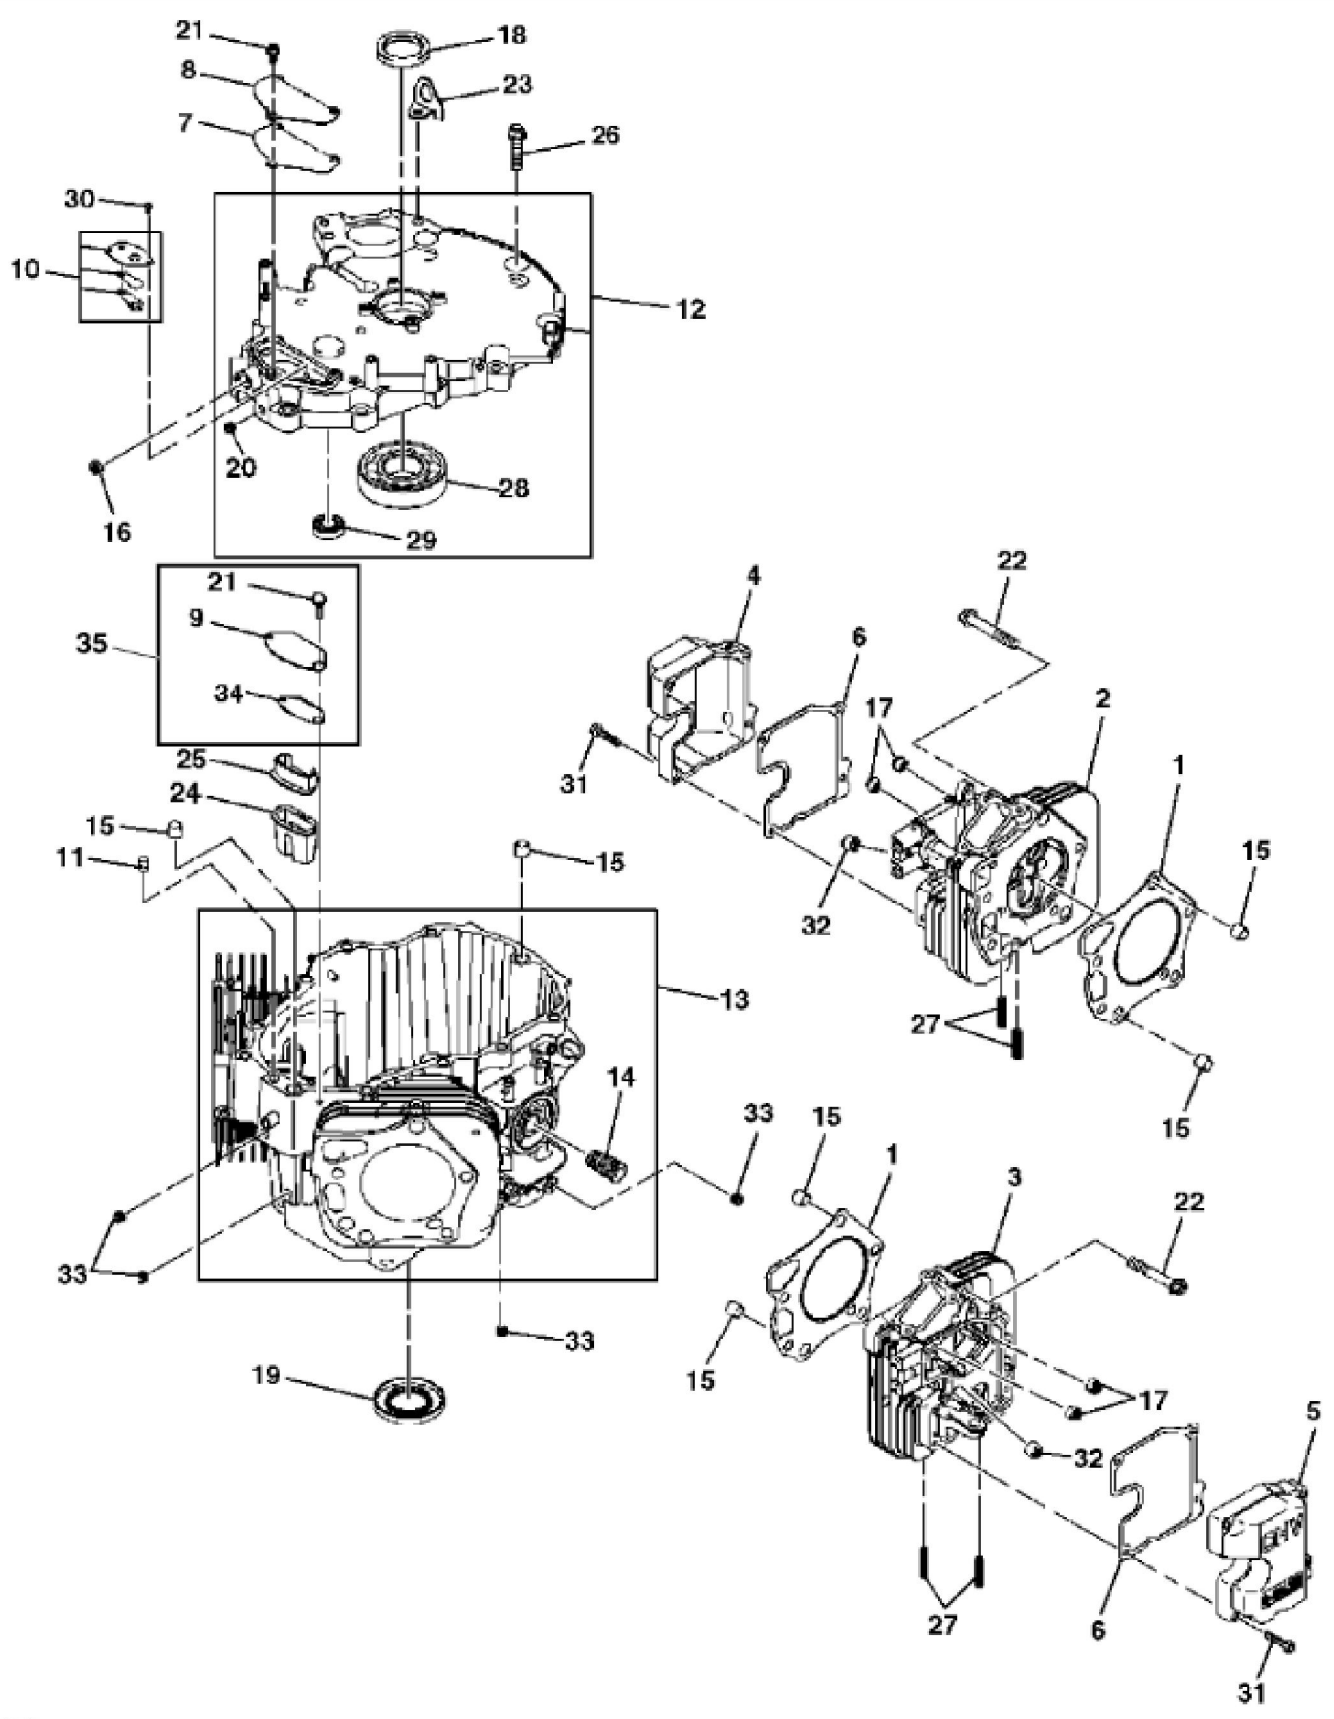

MP42392

KEY	PART NO.	PART NAME	QTY	REMARKS	
1	MIA11427	GASOLINE ENGINE	1	NLA; ORDER MIA11911; MARKEDFXT00V-AS07	
1	MIA11911	GASOLINE ENGINE	1	NLA; ORDER MIA11919; MARKEDFXT00V	
1	MIA11919	GASOLINE ENGINE	1	NLA; ORDER MIA12057; MARKED FXT00V-BS07	
1	MIA12057	GASOLINE ENGINE	1	NLA; ORDER MIA12166; MARKED FXT00V-CS07	
1	MIA12166	GASOLINE ENGINE	1	NLA; ORDER MIA12352; MARKED FXT00V-DS07R	
1	MIA12352	GASOLINE ENGINE	1	MARKED FXT00V-AS12	
2	19H3693	SCREW	4	3/8" X 1-1/4"	

John Deere > Turf And Utility >TRACTOR, LAWN AND GARDEN >Z970A - TRACTOR, LAWN AND GARDEN >Z970A ZTrak Pro Series Mower >20 ENGINE TCM12343 >ST485827 - CYLINDER HEADS AND CRANKCASE

KEY	PART NO.	PART NAME	QTY	REMARKS
1	MIU12194	GASKET	2	
2	MIU12195	CYLINDER HEAD	1	NLA; ORDER MIU13774; NO. 1
2	MIU13774	CYLINDER HEAD	1	
3	MIU12196	CYLINDER HEAD	1	NLA; ORDER MIU13775; NO. 2
3	MIU13775	CYLINDER HEAD	1	
4	MIU12197	CASE	1	NLA; ORDER MIU13312; ROCKER NO. 1
4	MIU13312	CASE	1	
5	MIU12198	CASE	1	NLA; ORDER MIU13313; CRANKCASE COVER
5	MIU13313	CASE	1	
6	MIU12199	GASKET	2	ROCKER CASE
7	MIU12200	GASKET	1	BREATHER
8	MIU12202	PLATE	1	BREATHER
9	MIU12203	COVER	1	NLA; ORDER MIU13926; BREATHER
9	MIU13926	COVER	1	MARKED FXT00V-AS12; Breather
10	MIU12201	BREATHER	1	
11	MIU14507	PIPE	1	SUB FOR MIU11770
12	MIA11505	COVER	1	CRANKCASE
13	MIA11506	CRANKCASE	1	NLA; ORDER MIA12733
13	MIA12733	CRANKCASE	1	
14	M127431	ADAPTER FITTING	1	
15	M74163	PIN	6	
16	M138392	SEAL	1	NLA; ORDER M151774
16	M151774	SEAL	1	
17	M138389	SEAL	4	
18	MIU11773	SEAL	1	
19	MIU12207	SEAL	1	
20	M147270	PLUG	1	NLA; ORDER MIU14001
20	MIU14001	PLUG	1	
21	MIU11325	BOLT	5	M6 X 12
22	MIU12209	BOLT	10	
23	MIU12477	HOOK	1	
24	MIU12205	PIPE	1	
25	MIU12206	PIPE	1	
26	19M7804	SCREW	11	M10 X 40