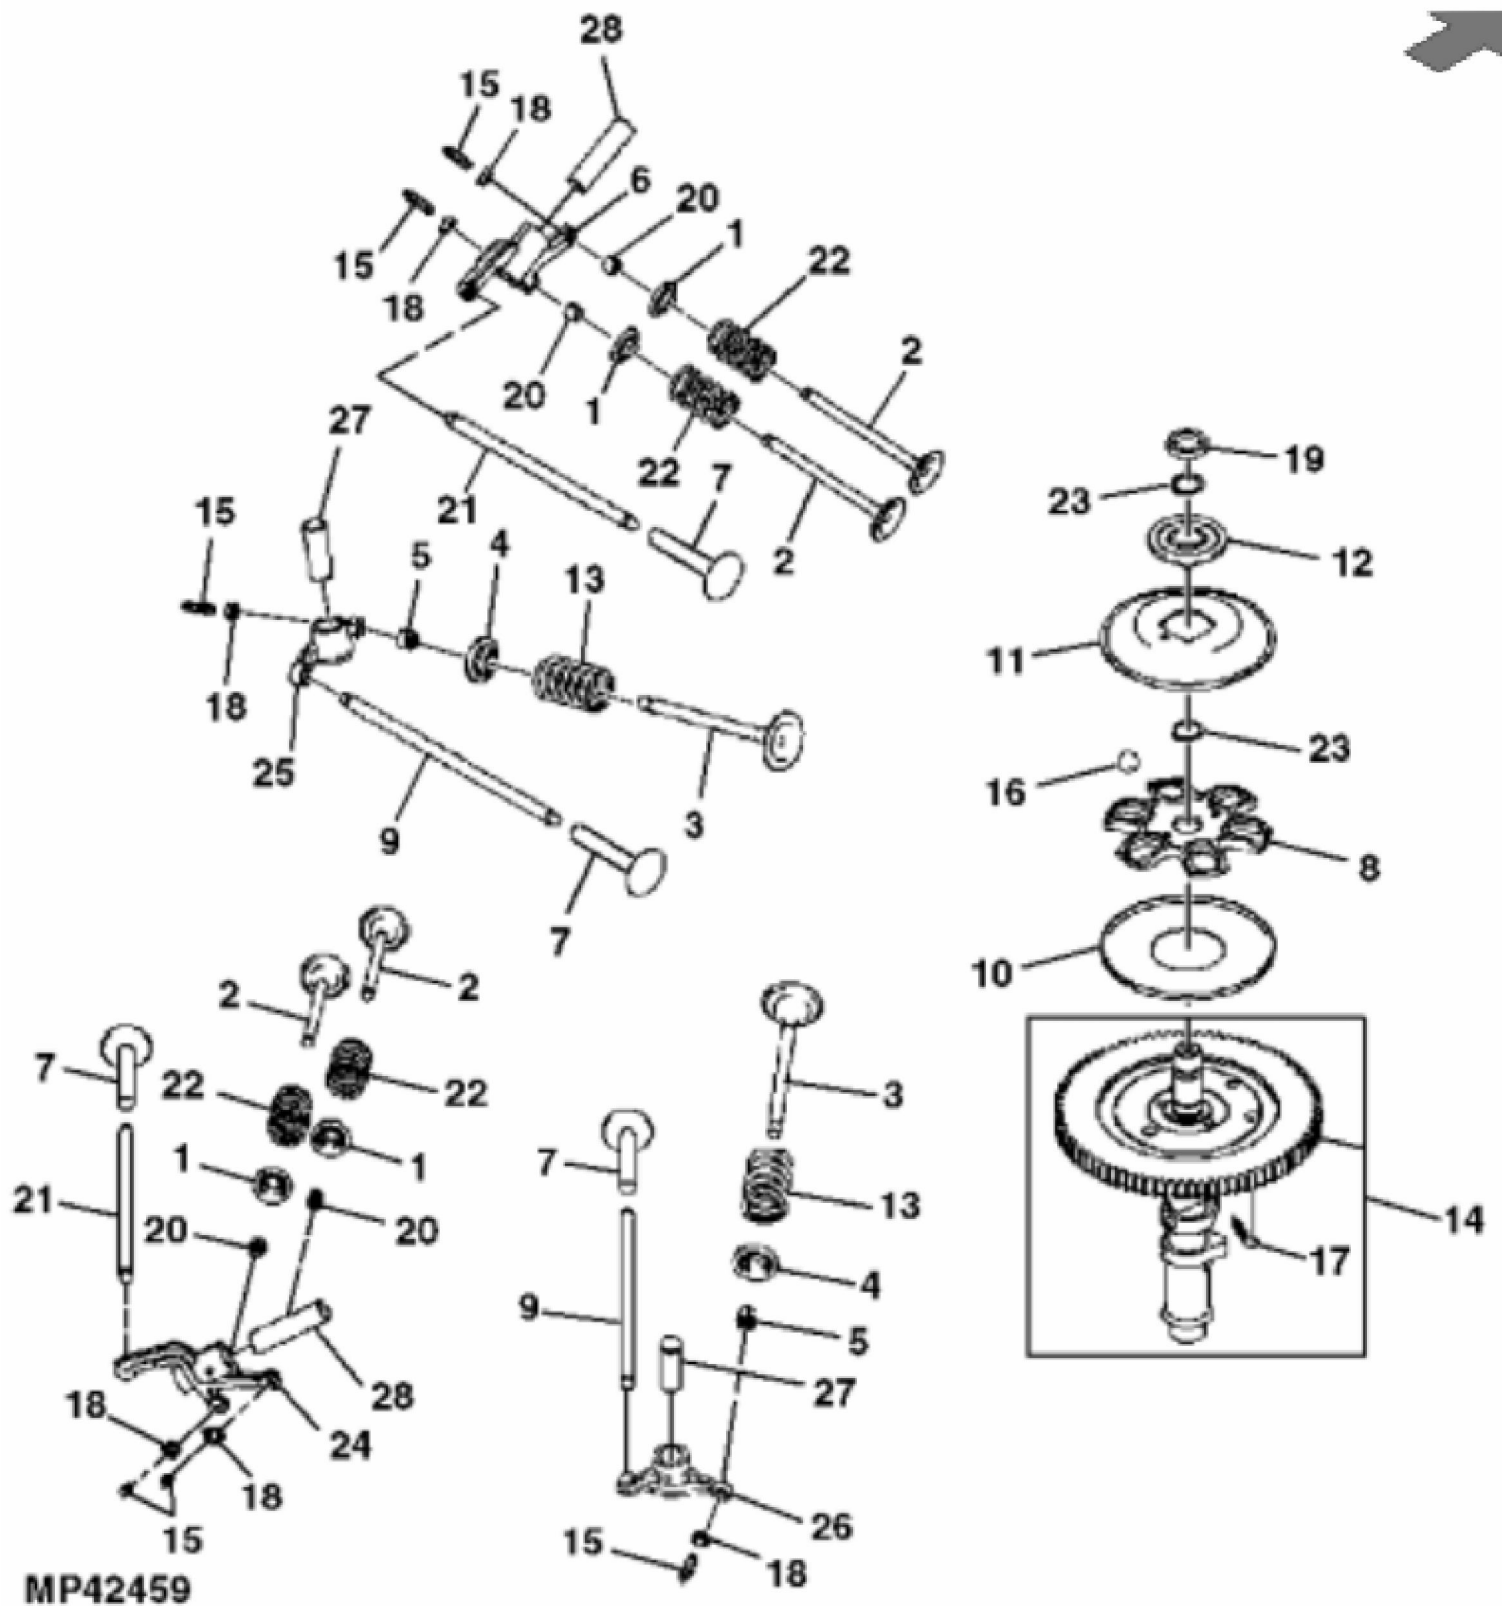

MP42392

KEY	PART NO.	PART NAME	QTY	REMARKS	
1	MIA11426	GASOLINE ENGINE	1	NLA; ORDER MIA11910; MARKED FX921V-AS05	
1	MIA11910	GASOLINE ENGINE	1	NLA; ORDER MIA11918; MARKED FX921V-BS05	
1	MIA11918	GASOLINE ENGINE	1	NLA; ORDER MIA12056; MARKED FX921V-BS05	
1	MIA12056	GASOLINE ENGINE	1	NLA; ORDER MIA12165; MARKED FX921V-CS05	
1	MIA12165	GASOLINE ENGINE	1	NLA; ORDER MIA12257; MARKED FX921V-DS05R	
1	MIA12257	GASOLINE ENGINE	1	MARKED FX921V-AS10R	
2	19H3693	SCREW	4	3/8" X 1-1/4"	

KEY	PART NO.	PART NAME	QTY	REMARKS
27	M138395	STUD	4	NLA; ORDER MIU11736
27	MIU11736	BOLT	4	NLA; ORDER MIU12726
27	MIU12726	STUD	4	
28	MIU11779	BALL BEARING	1	ORDER MIU13981
28	MIU13981	BALL BEARING	1	
29	MIU12193	BALL BEARING	1	
30	21M7244	SCREW	2	M4 X 8
31	19M7796	SCREW	8	M6 X 30
32	M152964	SEAL	2	
33	TCU26943	GUIDE	1	NLA; ORDER TCU33513; Belt
33	TCU33513	GUIDE	1	
34	24M7178	WASHER	1	10.500 X 30 X 2.500 mm
35	MIU13860	GASKET	1	MARKED FX921V-AS10R; Breather Cover
36	MIA12511	COVER KIT	1	MARKED FX921V-AS10R
37	19M7775	SCREW	2	M6 X 16, USE WITH MIU13926; NOT ILLUSTRATED

KEY	PART NO.	PART NAME	QTY	REMARKS
1	MIU13013	PISTON	2	(SUB FOR MIU12210)
1	MIU13912	PISTON	2	0.5 MM (.020") OS, SUB FOR MIU12214
2	MIU12211	PISTON PIN	2	
3	MIU13014	PISTON RING	2	(SUB FOR MIU12212)
3	MIU13910	PISTON RING	2	0.5 MM (.020") OS, SUB FOR MIU12213
4	MIU12215	CRANKSHAFT	1	
5	MIA12686	CONNECTING ROD	2	SUB FOR MIA11507
6	M88590	SNAP RING	4	NLA; ORDER MIU13982
6	MIU13982	SNAP RING	4	
7	M147310	BOLT	4	