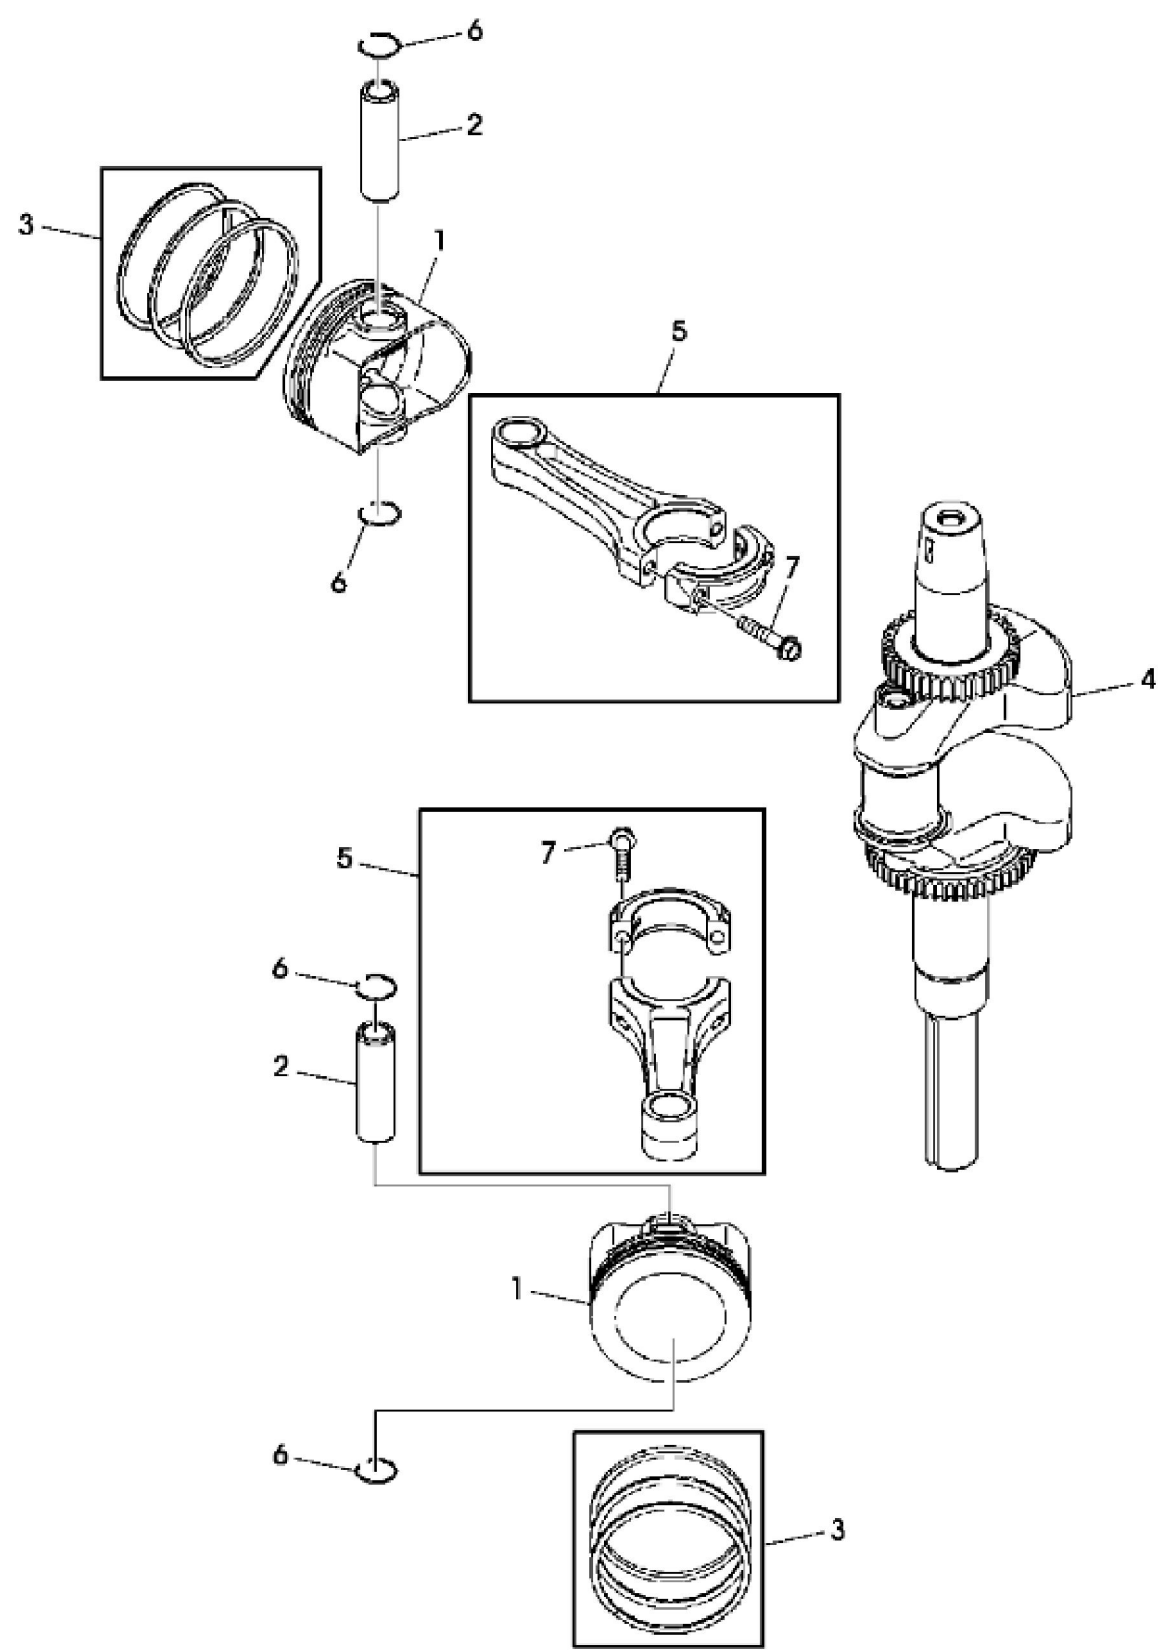

MP42392

KEY	PART NO.	PART NAME	QTY	REMARKS	
1	MIA11426	GASOLINE ENGINE	1	NLA; ORDER MIA11910; MARKED FX921V-AS05	
1	MIA11910	GASOLINE ENGINE	1	NLA; ORDER MIA11918; MARKED FX921V-BS05	
1	MIA11918	GASOLINE ENGINE	1	NLA; ORDER MIA12056; MARKED FX921V-BS05	
1	MIA12056	GASOLINE ENGINE	1	NLA; ORDER MIA12165; MARKED FX921V-CS05	
1	MIA12165	GASOLINE ENGINE	1	NLA; ORDER MIA12257; MARKED FX921V-DS05R	
1	MIA12257	GASOLINE ENGINE	1	MARKED FX921V-AS10R	
2	19H3693	SCREW	4	3/8" X 1-1/4"	

KEY	PART NO.	PART NAME	QTY	REMARKS
27	M138395	STUD	4	NLA; ORDER MIU11736
27	MIU11736	BOLT	4	NLA; ORDER MIU12726
27	MIU12726	STUD	4	
28	MIU11779	BALL BEARING	1	ORDER MIU13981
28	MIU13981	BALL BEARING	1	
29	MIU12193	BALL BEARING	1	
30	21M7244	SCREW	2	M4 X 8
31	19M7796	SCREW	8	M6 X 30
32	M152964	SEAL	2	
33	TCU26943	GUIDE	1	NLA; ORDER TCU33513; Belt
33	TCU33513	GUIDE	1	
34	24M7178	WASHER	1	10.500 X 30 X 2.500 mm
35	MIU13860	GASKET	1	MARKED FX921V-AS10R; Breather Cover
36	MIA12511	COVER KIT	1	MARKED FX921V-AS10R
37	19M7775	SCREW	2	M6 X 16, USE WITH MIU13926; NOT ILLUSTRATED