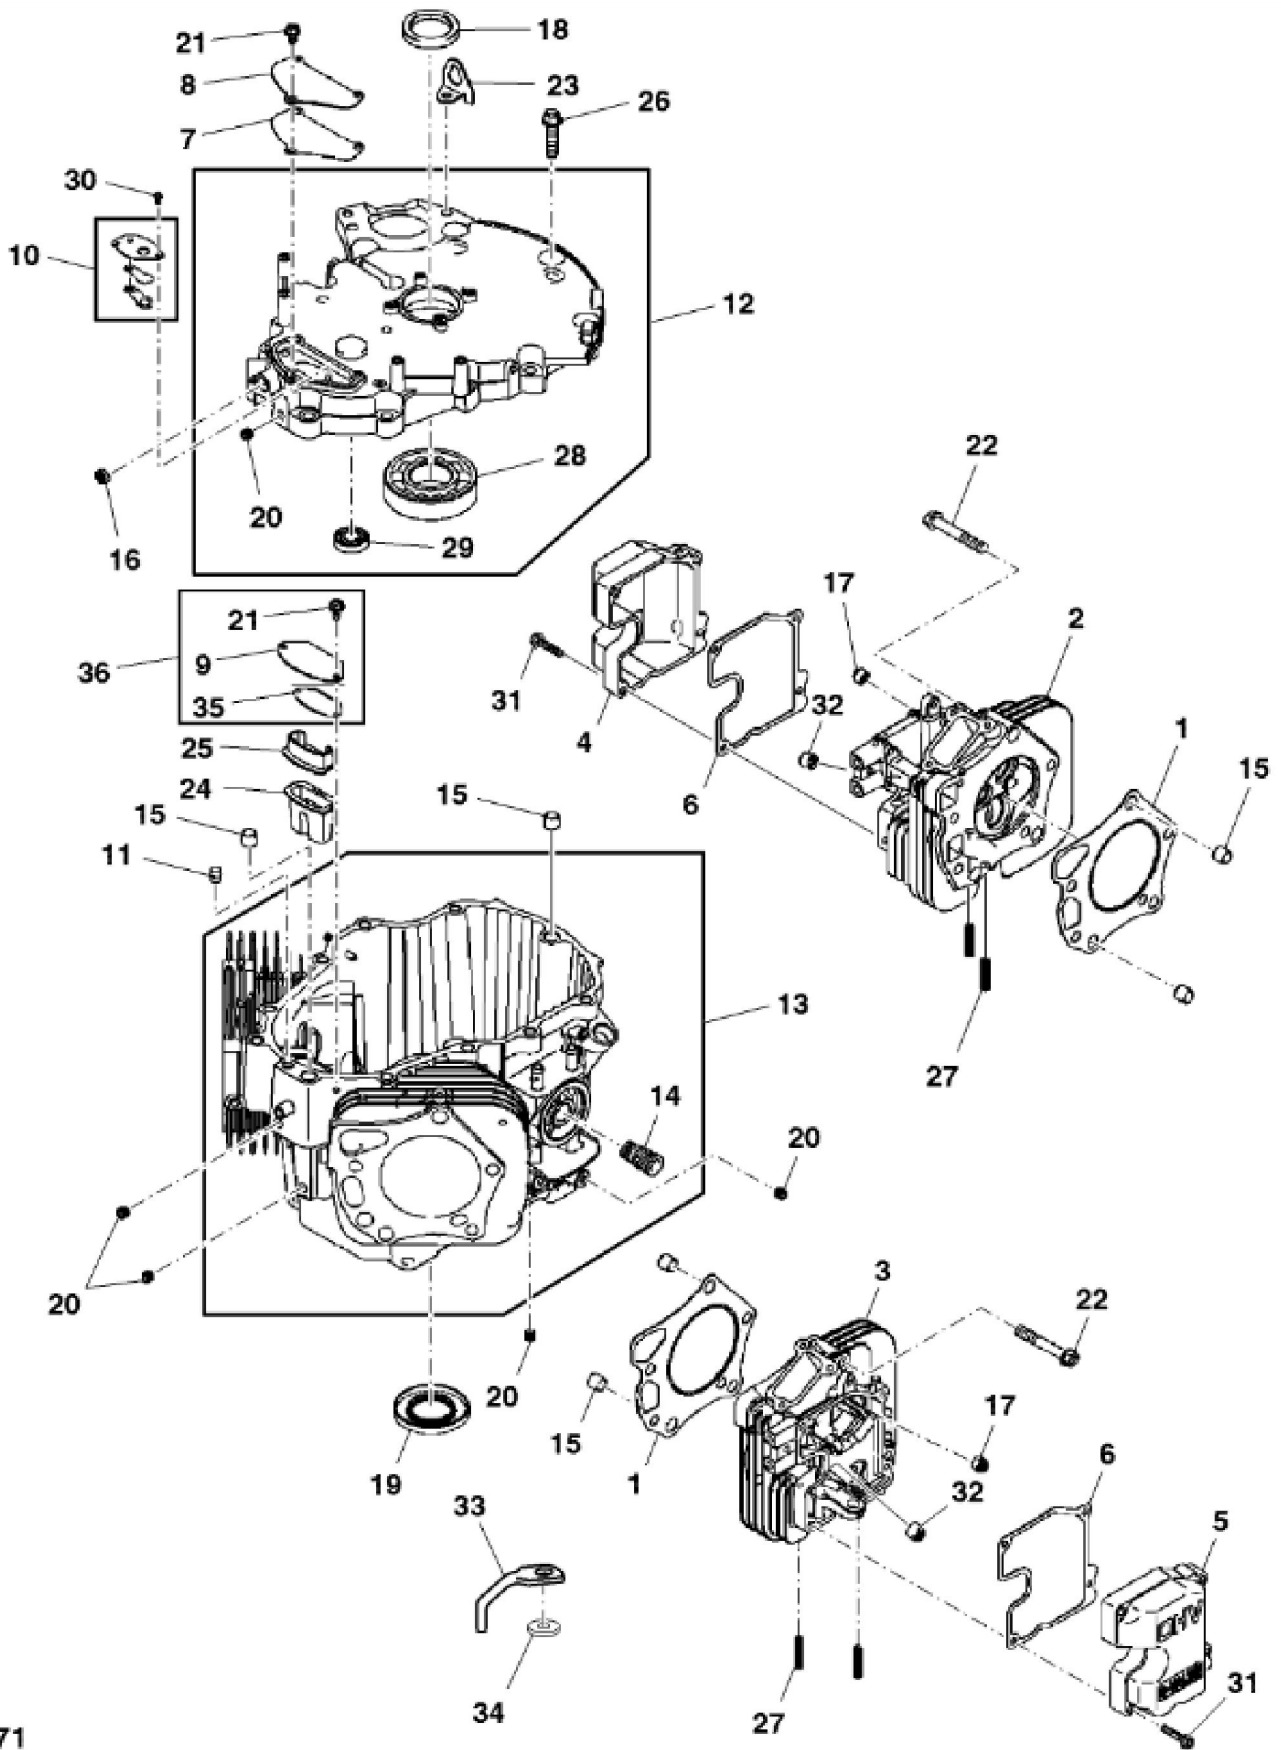

PU06871

John Deere > Turf And Utility >TRACTOR, LAWN AND GARDEN >Z960A - TRACTOR, LAWN AND GARDEN >Z960A ZTrak Pro Series Mower >20 ENGINE TCM12342 >ST485995 - CYLINDER HEADS AND CRANKCASE

KEY	PART NO.	PART NAME	QTY	REMARKS
1	MIU12194	GASKET	2	
2	MIU12195	CYLINDER HEAD	1	NLA; ORDER MIU13774; NO. 1
2	MIU13774	CYLINDER HEAD	1	
3	MIU12196	CYLINDER HEAD	1	NLA: ORDER MIU13775 ; NO. 2
3	MIU13775	CYLINDER HEAD	1	
4	MIU12197	CASE	1	NLA: ORDER MIU13312
4	MIU13312	CASE	1	
5	MIU12198	CASE	1	NLA: ORDER MIU13313
5	MIU13313	CASE	1	
6	MIU12199	GASKET	2	ROCKER CASE
7	MIU12200	GASKET	1	BREATHER
8	MIU12202	PLATE	1	BREATHER
9	MIU12203	COVER	1	NLA; ORDER MIU13926; BREATHER
9	MIU13926	COVER	1	MARKED FX921V-AS10R; Breather
10	MIU12201	BREATHER	1	
11	MIU14507	PIPE	1	SUB FOR MIU11770
12	MIA11505	COVER	1	CRANKCASE
13	MIA11506	CRANKCASE	1	NLA; ORDER MIA12733
13	MIA12733	CRANKCASE	1	
14	M127431	ADAPTER FITTING	1	
15	M74163	PIN	6	
16	M138392	SEAL	1	NLA; ORDER M151774
16	M151774	SEAL	1	
17	M138389	SEAL	4	
18	MIU11773	SEAL	1	
19	MIU12207	SEAL	1	
20	M147270	PLUG	5	NLA; ORDER MIU14001
20	MIU14001	PLUG	5	
21	MIU11325	BOLT	5	M6 X 12
22	MIU12209	BOLT	10	
23	MIU12477	HOOK	1	
24	MIU12205	PIPE	1	
25	MIU12206	PIPE	1	
26	19M7804	SCREW	11	M10 X 40