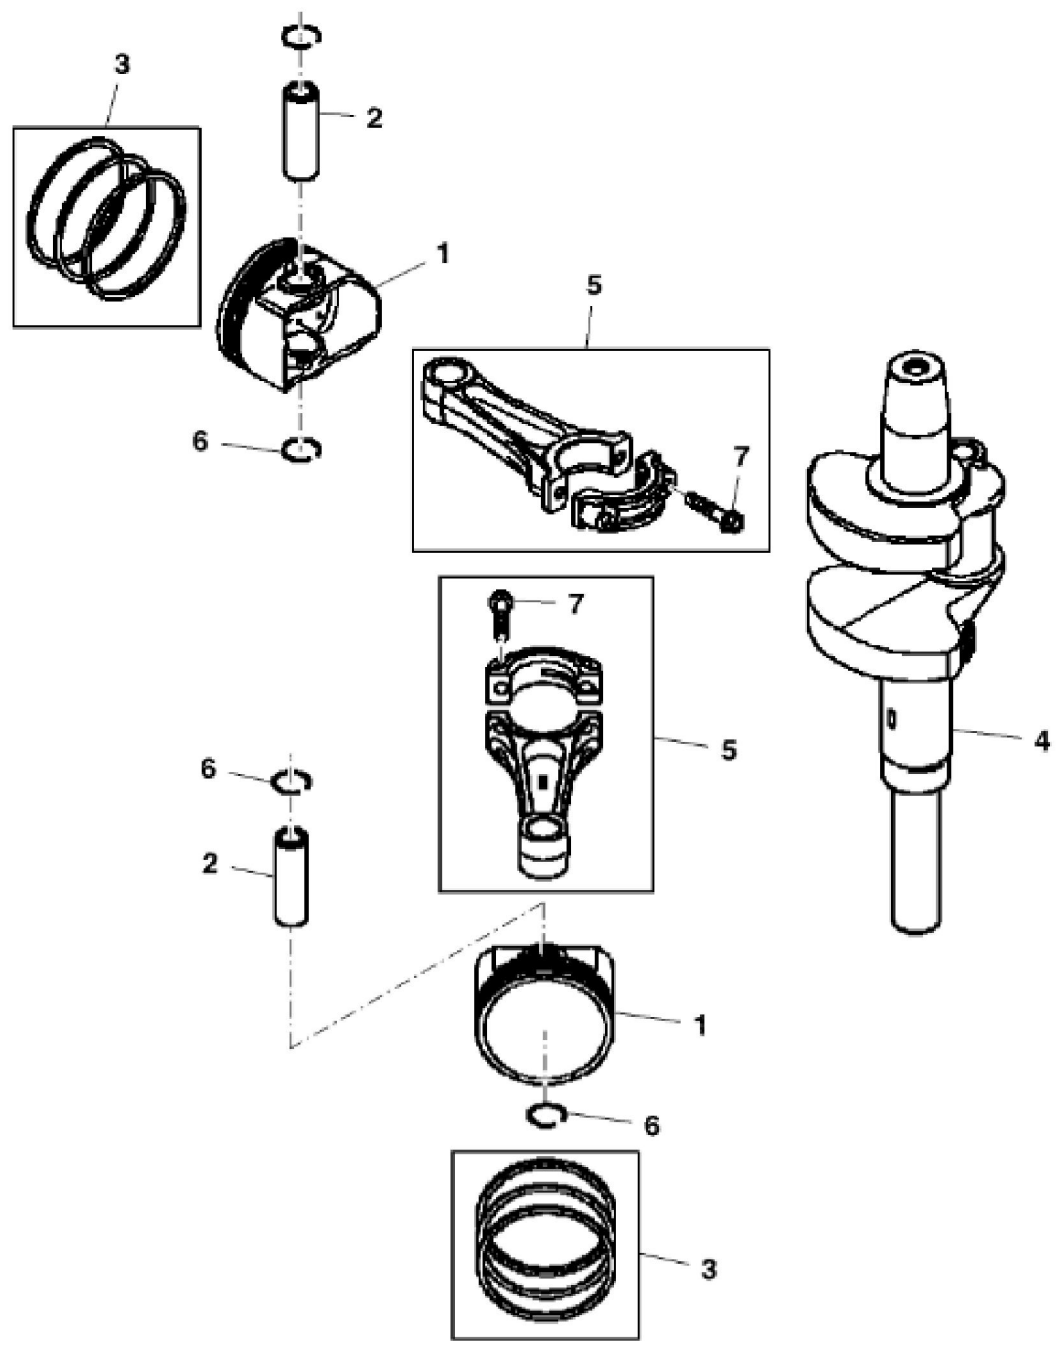

KEY	PART NO.	PART NAME	QTY	REMARKS	
1	MIA12256	GASOLINE ENGINE	1	MARKED FX850V-AS13R; ORDER MIA13102	
1	MIA13102	GASOLINE ENGINE	1	MARKED FX850V-BS13-R	
2	19H3693	SCREW	4	3/8" X 1-1/4"	
3	TCU24263	CAP SCREW	1		

KEY	PART NO.	PART NAME	QTY	REMARKS
1	MIU11760	ENGINE CYLINDER HEAD GASKET	2	
2	UC11383	CYLINDER HEAD	1	SUB FOR MIU11761; No. 1
3	MIU11762	CYLINDER HEAD	1	No. 2
4	MIU11763	CASE	1	
5	MIU11764	CASE	1	
6	MIU14057	GASKET	2	SUB FOR MIU11765
7	MIU11766	GASKET	1	Breather
8	MIU13821	PLATE	1	Breather
9	MIU11768	COVER	1	Breather
10	MIU11769	VALVE	1	Breather
11	MIU14507	PIPE	1	SUB FOR MIU11770
12	MIA11493	COVER	1	Crankcase
13	MIA12315	CRANKCASE	1	ORDER MIA12732
13	MIA12732	CRANKCASE	1	INCLUDES MIU13981
14	M127431	ADAPTER FITTING	1	
14	MIU13767	ADAPTER FITTING	1	MARKED FX850V-BS13-R
15	MIU11772	PIN	6	ORDER M74252
15	M74252	PIN	6	
16	M151774	SEAL	1	
17	M152964	SEAL	4	
18	MIU11773	SEAL	1	
19	MIU11774	SEAL	1	
20	M147270	PLUG	2	
20	MIU14001	PLUG	2	MARKED FX850V-BS13-R
21	MIU11325	BOLT	6	M6 X 12
22	MIU11874	BOLT	4	M6 X 50, SUB FOR MIU11775
23	MIU11776	BOLT	2	M10 X 50
24	MIU11777	BOLT	20	M10 X 60
25	M138395	STUD	4	ORDER MIU11736
25	MIU11736	BOLT	4	ORDER MIU12726
25	MIU12726	STUD	4	
26	21M7244	SCREW	1	M4 X 8
27	24M7096	WASHER	2	10.500 X 18 X 1.600 mm
28	MIU11779	BALL BEARING	1	ORDER MIU13981

KEY	PART NO.	PART NAME	QTY	REMARKS	
28	MIU13981	BALL BEARING	1		
29	M76104	O-RING	2		
30	TCA20670	ELBOW FITTING	1		
31	TCU29939	HOSE FITTING	1		
32	N190220	HOSE CLAMP	3		
33	HOSE	1	CTL 900 mm, MF M175324	
34	MIU14223	HOSE FITTING	1	MARKED FX850V-BS13-R	

Thank you so much for reading

KEY	PART NO.	PART NAME	QTY	REMARKS	
1	MIU11780	PISTON	2		
2	MIU11781	PISTON PIN	2		
3	MIA11247	PISTON RING KIT	2		
4	MIA11248	CRANKSHAFT	1		
5	MIA11249	CONNECTING ROD	2	ORDER MIA13083	
5	MIA13083	CONNECTING ROD	2		
6	MIU13987	SNAP RING	4		
7	M147310	BOLT	4	M7 X 35.2	