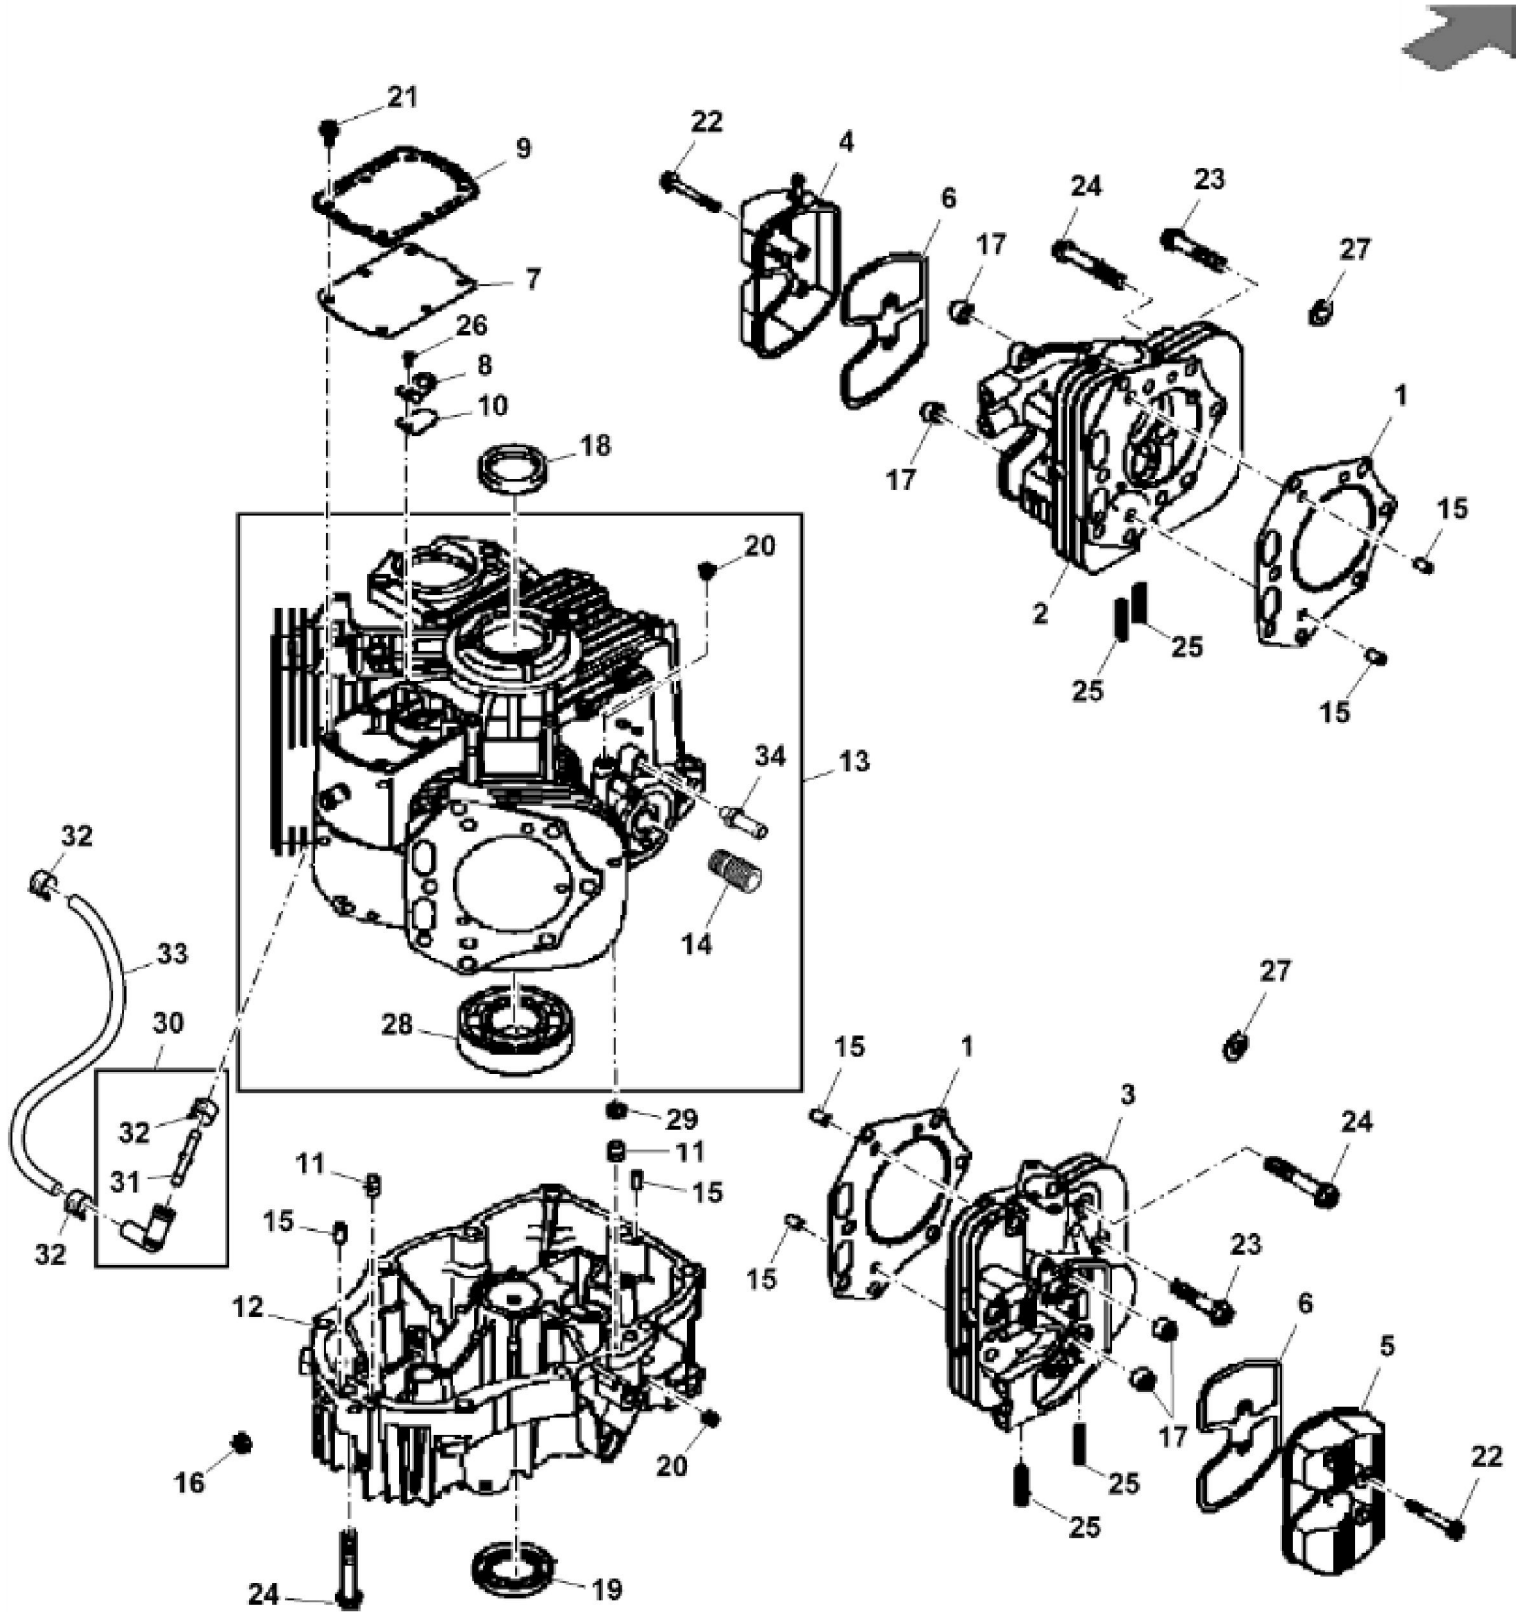

John Deere > Turf And Utility >TRACTOR, LAWN AND GARDEN >Z950R - TRACTOR, LAWN AND GARDEN >Z950R ZTrak R Series Mower >20 ENGINE TCM12341 >ST744334 - CYLINDER HEAD AND CRANKCASE

KEY	PART NO.	PART NAME	QTY	REMARKS
1	MIU11760	ENGINE CYLINDER HEAD GASKET	2	
2	UC11383	CYLINDER HEAD	1	SUB FOR MIU11761; No. 1
3	MIU11762	CYLINDER HEAD	1	No. 2
4	MIU11763	CASE	1	
5	MIU11764	CASE	1	
6	MIU14057	GASKET	2	SUB FOR MIU11765
7	MIU11766	GASKET	1	Breather
8	MIU13821	PLATE	1	Breather
9	MIU11768	COVER	1	Breather
10	MIU11769	VALVE	1	Breather
11	MIU14507	PIPE	1	SUB FOR MIU11770
12	MIA11493	COVER	1	Crankcase
13	MIA12315	CRANKCASE	1	ORDER MIA12732
13	MIA12732	CRANKCASE	1	INCLUDES MIU13981
14	M127431	ADAPTER FITTING	1	
14	MIU13767	ADAPTER FITTING	1	MARKED FX850V-BS13-R
15	MIU11772	PIN	6	ORDER M74252
15	M74252	PIN	6	
16	M151774	SEAL	1	
17	M152964	SEAL	4	
18	MIU11773	SEAL	1	
19	MIU11774	SEAL	1	
20	M147270	PLUG	2	
20	MIU14001	PLUG	2	MARKED FX850V-BS13-R
21	MIU11325	BOLT	6	M6 X 12
22	MIU11874	BOLT	4	M6 X 50, SUB FOR MIU11775
23	MIU11776	BOLT	2	M10 X 50
24	MIU11777	BOLT	20	M10 X 60
25	M138395	STUD	4	ORDER MIU11736
25	MIU11736	BOLT	4	ORDER MIU12726
25	MIU12726	STUD	4	
26	21M7244	SCREW	1	M4 X 8
27	24M7096	WASHER	2	10.500 X 18 X 1.600 mm
28	MIU11779	BALL BEARING	1	ORDER MIU13981