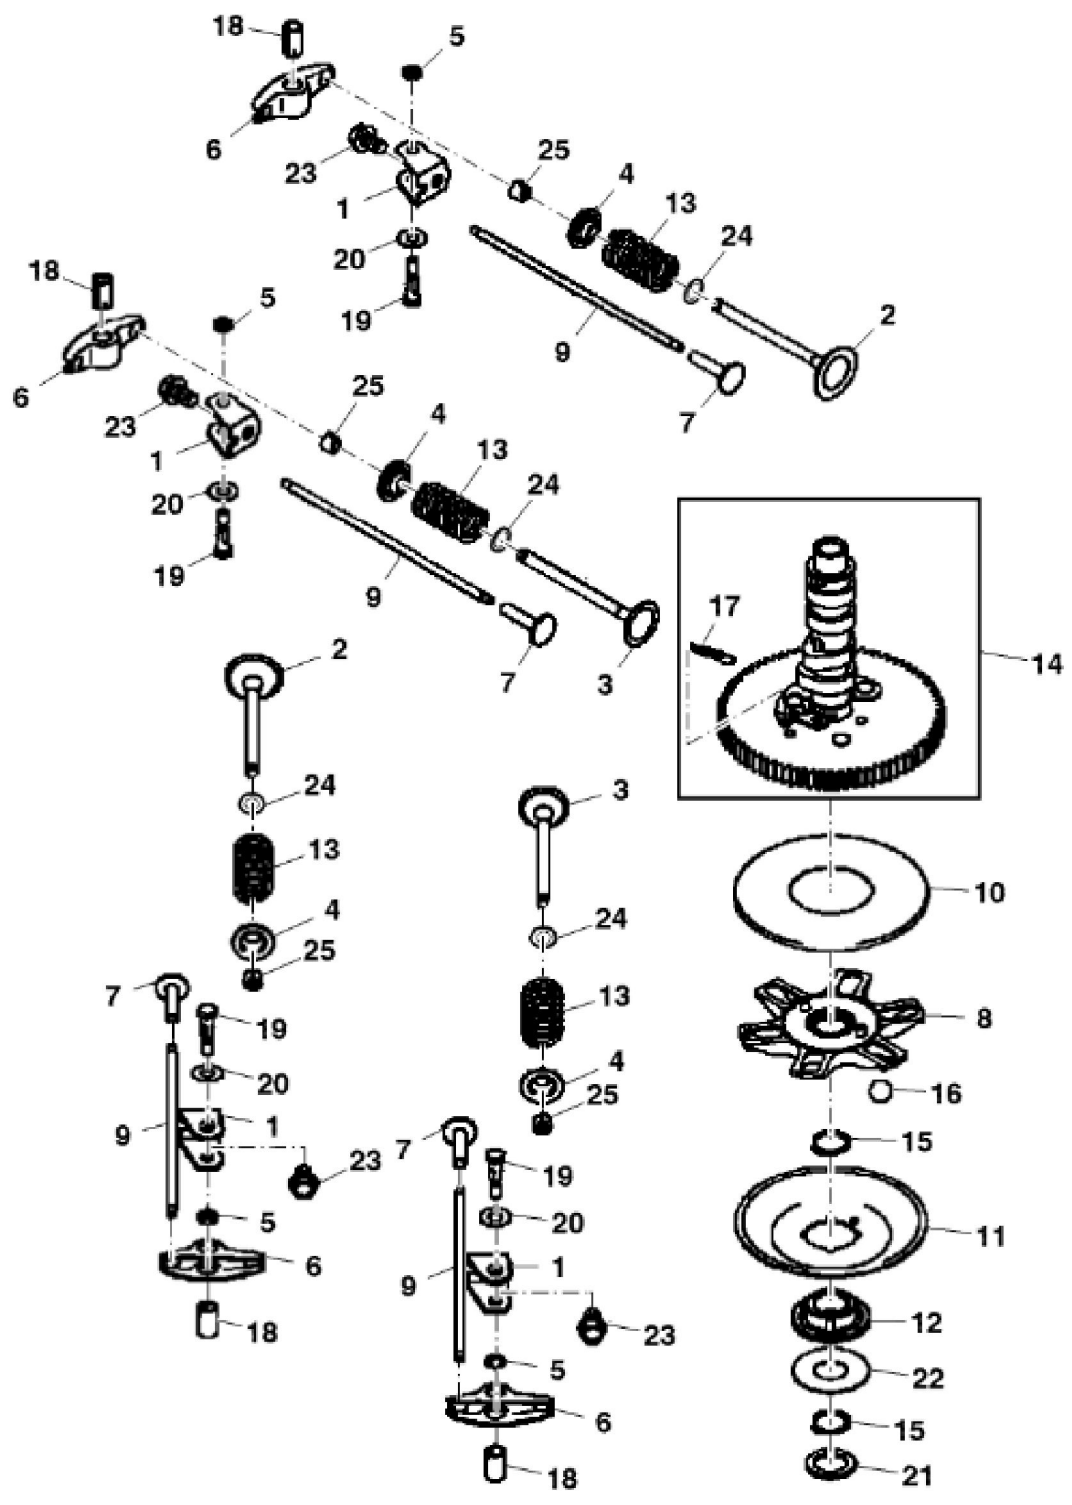

KEY	PART NO.	PART NAME	QTY	REMARKS	
1	MIA12256	GASOLINE ENGINE	1	MARKED FX850V-AS13R; ORDER MIA13102	
1	MIA13102	GASOLINE ENGINE	1	MARKED FX850V-BS13-R	
2	19H3693	SCREW	4	3/8" X 1-1/4"	
3	TCU24263	CAP SCREW	1		

KEY	PART NO.	PART NAME	QTY	REMARKS
1	MIU11760	ENGINE CYLINDER HEAD GASKET	2	
2	UC11383	CYLINDER HEAD	1	SUB FOR MIU11761; No. 1
3	MIU11762	CYLINDER HEAD	1	No. 2
4	MIU11763	CASE	1	
5	MIU11764	CASE	1	
6	MIU14057	GASKET	2	SUB FOR MIU11765
7	MIU11766	GASKET	1	Breather
8	MIU13821	PLATE	1	Breather
9	MIU11768	COVER	1	Breather
10	MIU11769	VALVE	1	Breather
11	MIU14507	PIPE	1	SUB FOR MIU11770
12	MIA11493	COVER	1	Crankcase
13	MIA12315	CRANKCASE	1	ORDER MIA12732
13	MIA12732	CRANKCASE	1	INCLUDES MIU13981
14	M127431	ADAPTER FITTING	1	
14	MIU13767	ADAPTER FITTING	1	MARKED FX850V-BS13-R
15	MIU11772	PIN	6	ORDER M74252
15	M74252	PIN	6	
16	M151774	SEAL	1	
17	M152964	SEAL	4	
18	MIU11773	SEAL	1	
19	MIU11774	SEAL	1	
20	M147270	PLUG	2	
20	MIU14001	PLUG	2	MARKED FX850V-BS13-R
21	MIU11325	BOLT	6	M6 X 12
22	MIU11874	BOLT	4	M6 X 50, SUB FOR MIU11775
23	MIU11776	BOLT	2	M10 X 50
24	MIU11777	BOLT	20	M10 X 60
25	M138395	STUD	4	ORDER MIU11736
25	MIU11736	BOLT	4	ORDER MIU12726
25	MIU12726	STUD	4	
26	21M7244	SCREW	1	M4 X 8
27	24M7096	WASHER	2	10.500 X 18 X 1.600 mm
28	MIU11779	BALL BEARING	1	ORDER MIU13981

KEY	PART NO.	PART NAME	QTY	REMARKS	
28	MIU13981	BALL BEARING	1		
29	M76104	O-RING	2		
30	TCA20670	ELBOW FITTING	1		
31	TCU29939	HOSE FITTING	1		
32	N190220	HOSE CLAMP	3		
33	HOSE	1	CTL 900 mm, MF M175324	
34	MIU14223	HOSE FITTING	1	MARKED FX850V-BS13-R	

Thank you so much for reading

KEY	PART NO.	PART NAME	QTY	REMARKS	
1	MIU11780	PISTON	2		
2	MIU11781	PISTON PIN	2		
3	MIA11247	PISTON RING KIT	2		
4	MIA11248	CRANKSHAFT	1		
5	MIA11249	CONNECTING ROD	2	ORDER MIA13083	
5	MIA13083	CONNECTING ROD	2		
6	MIU13987	SNAP RING	4		
7	M147310	BOLT	4	M7 X 35.2	