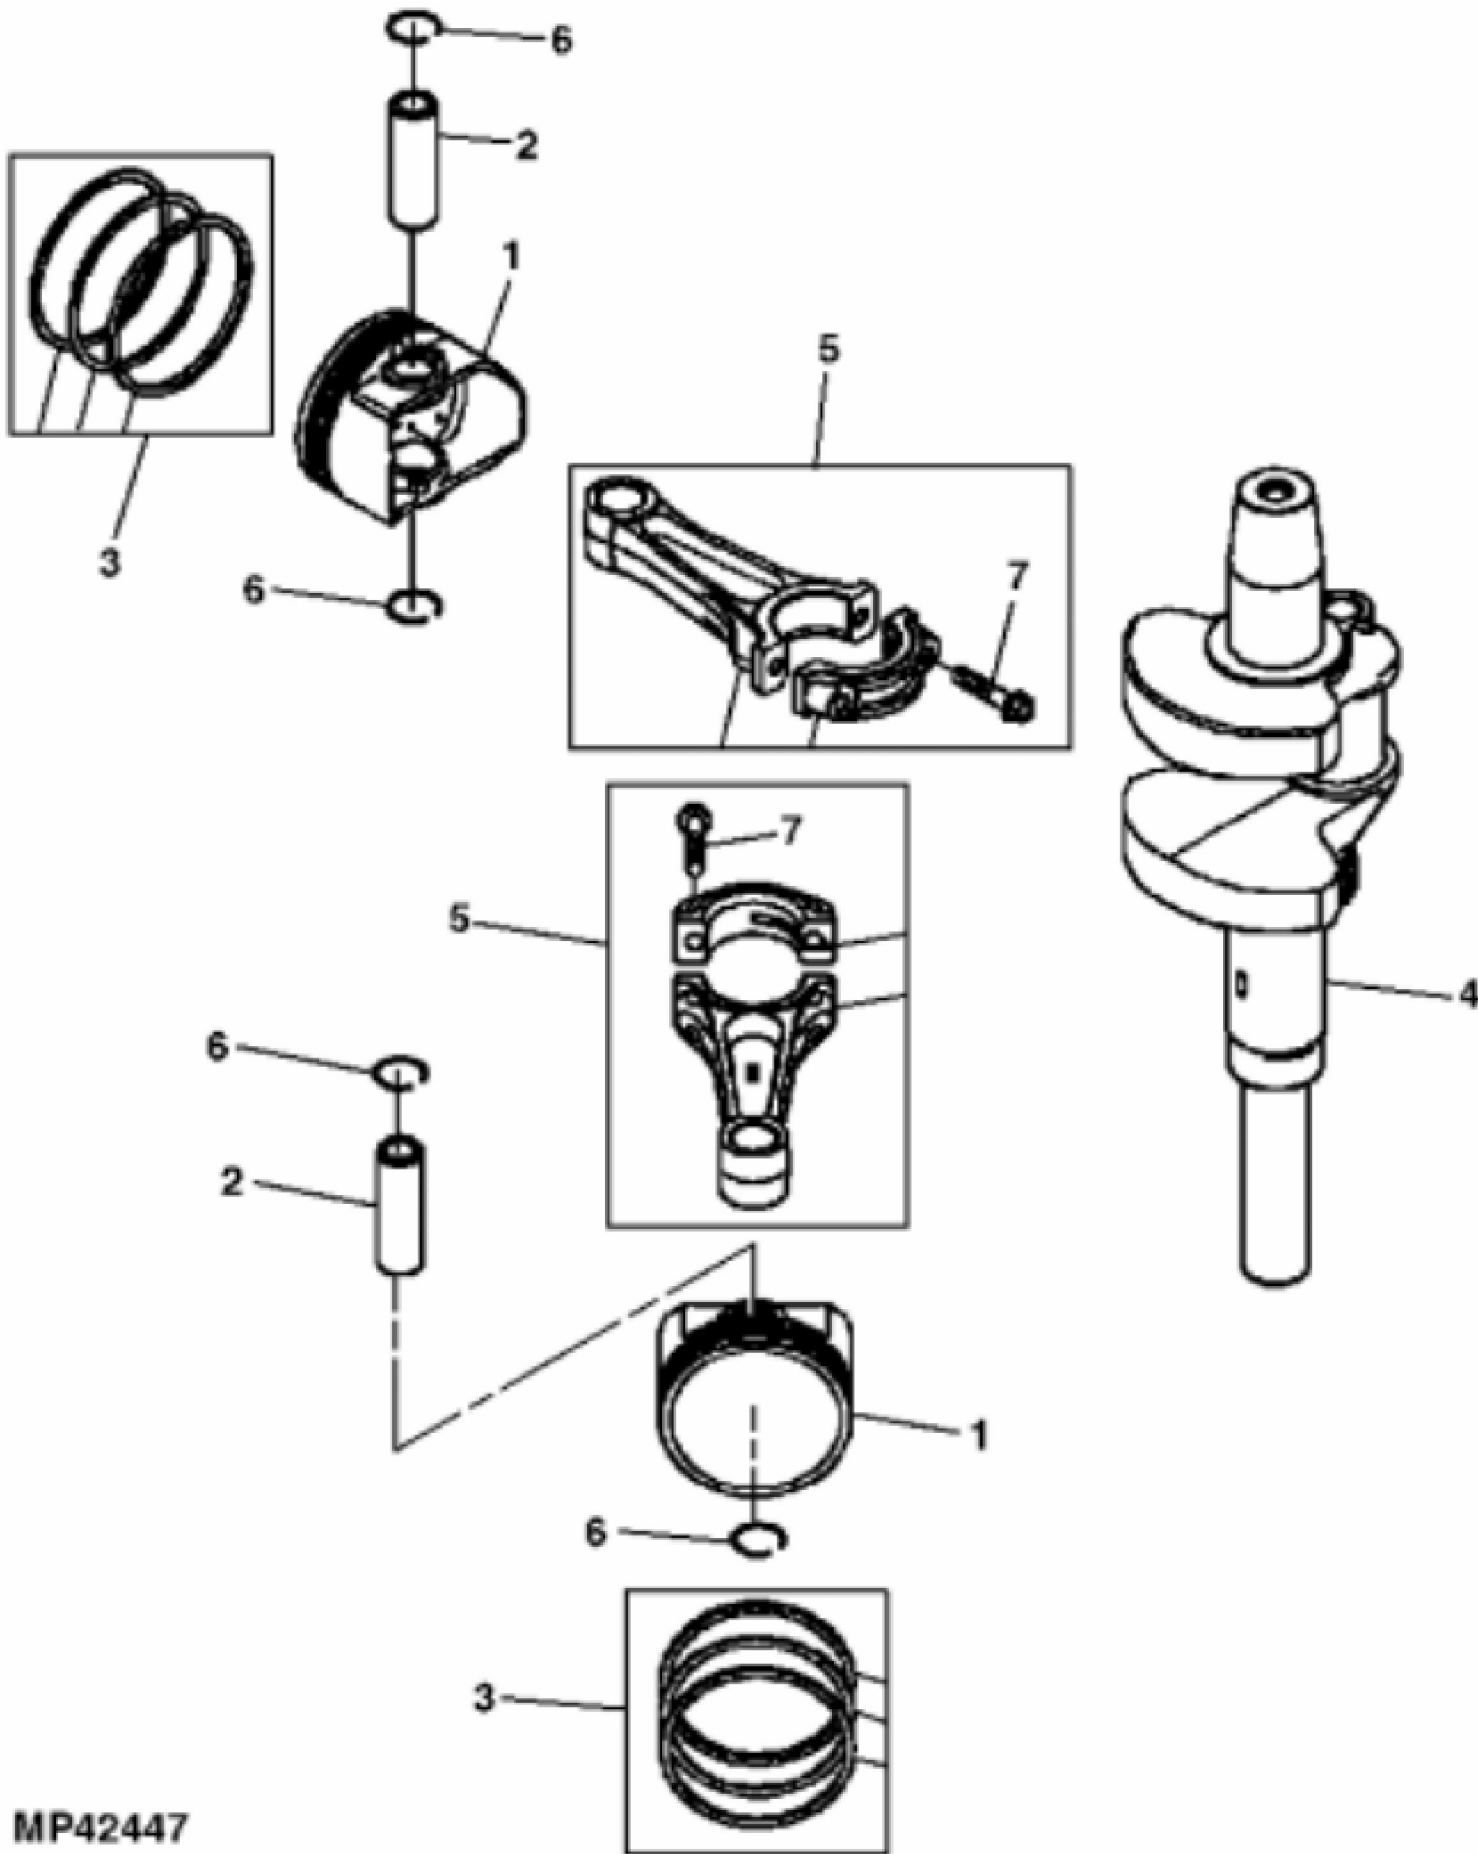

**MP42391**

KEY	PART NO.	PART NAME	QTY	REMARKS	
1	MIA10826	GASOLINE ENGINE	1	NLA; ORDER MIA11917; MARKED FX850V-AS04	
1	MIA11917	GASOLINE ENGINE	1	NLA; ORDER MIA12055; MARKED FX850V-BS04	
1	MIA12055	GASOLINE ENGINE	1	NLA; ORDER MIA12164; MARKED FX850V	
1	MIA12164	GASOLINE ENGINE	1	NLA; ORDER MIA12256; MARKED FX850V-DS04R	
1	MIA12256	GASOLINE ENGINE	1	MARKED FX850V-AS13R; ORDER MIA13102	
1	MIA13102	GASOLINE ENGINE	1	MARKED FX850V-BS13-R	
2	19H3693	SCREW	4	3/8" X 1-1/4"	

KEY	PART NO.	PART NAME	QTY	REMARKS	
26	21M7244	SCREW	1	M4 X 8	
27	24M7096	WASHER	2	10.500 X 18 X 1.600 mm	
28	MIU11779	BALL BEARING	1	ORDER MIU13981	
28	MIU13981	BALL BEARING	1		
29	M76104	O-RING	2		
30	MIU14223	HOSE FITTING	1		
..	M64850	SEALANT	AR		

KEY	PART NO.	PART NAME	QTY	REMARKS
1	MIU11780	PISTON	2	
2	MIU11781	PISTON PIN	2	
3	MIA11247	PISTON RING KIT	2	
4	MIA11248	CRANKSHAFT	1	
5	MIA11249	CONNECTING ROD	2	ORDER MIA13083
5	MIA13083	CONNECTING ROD	2	
6	MIU11782	SNAP RING	4	NLA; ORDER MIU13987
6	MIU13987	SNAP RING	4	
7	M147310	BOLT	2	M7 X 35.2