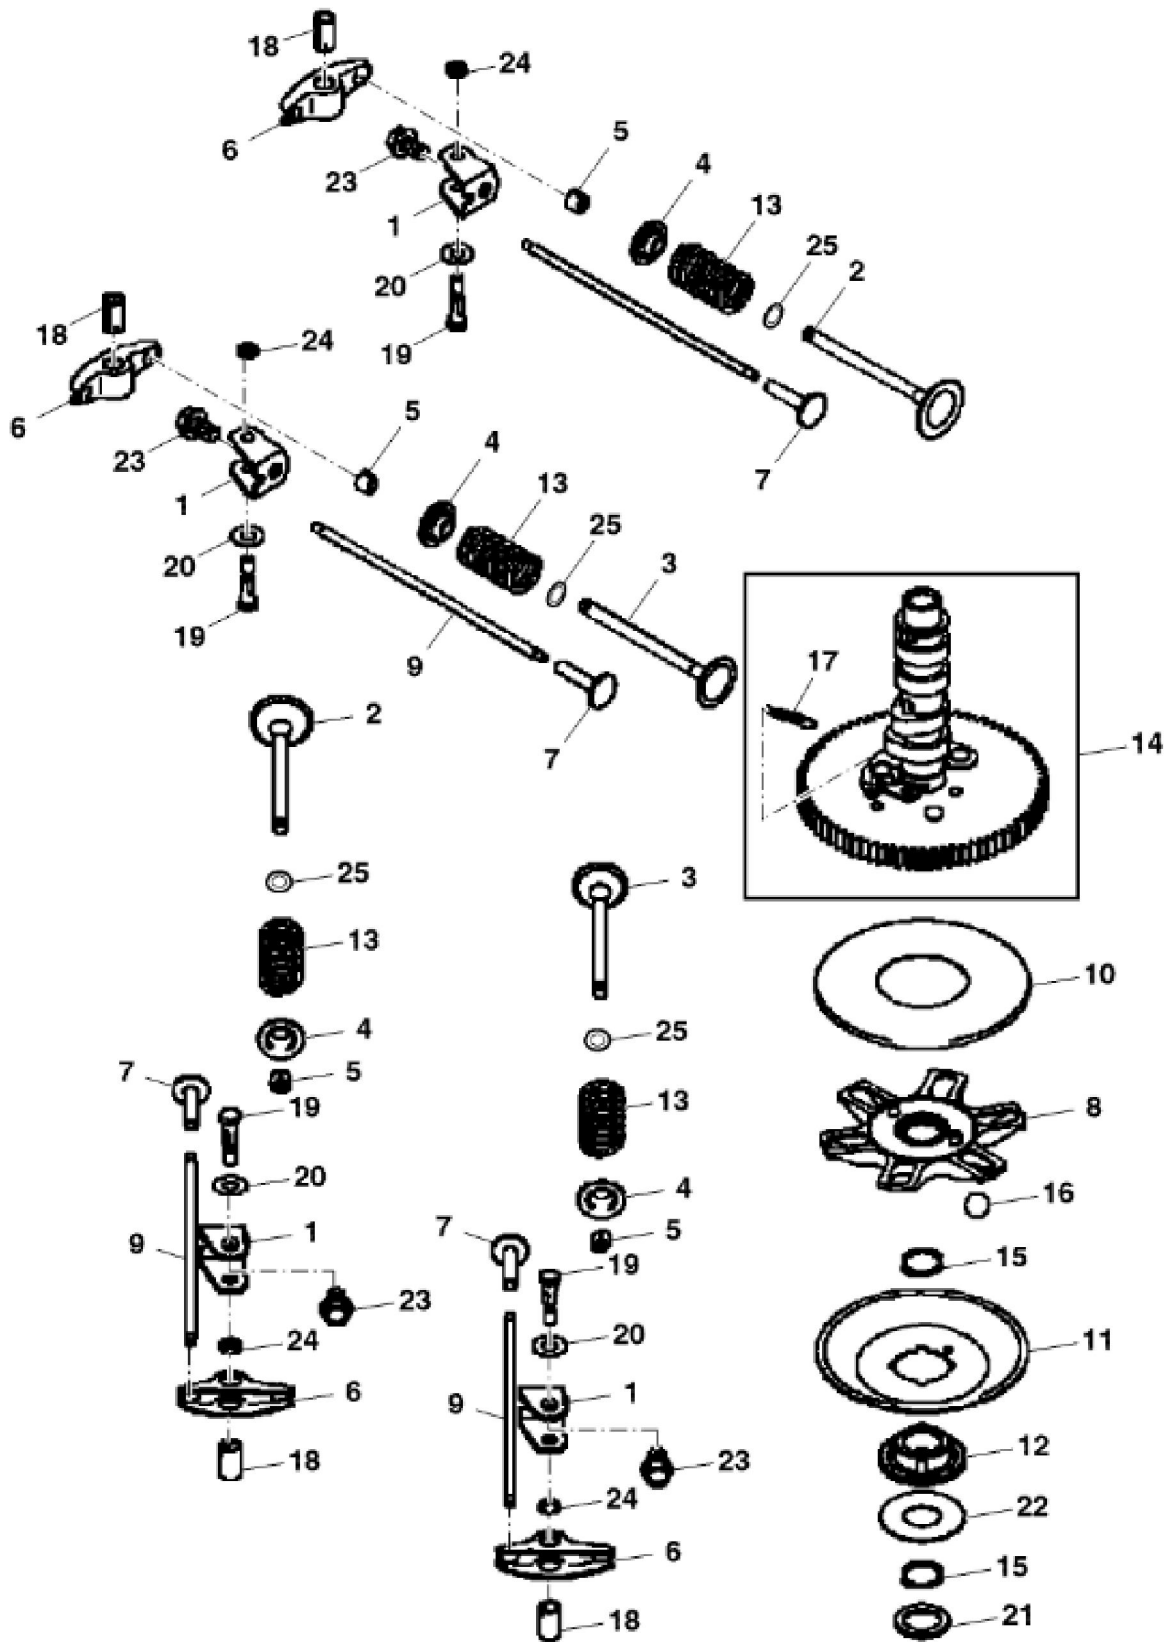

**MP42391**

KEY	PART NO.	PART NAME	QTY	REMARKS	
1	MIA10826	GASOLINE ENGINE	1	NLA; ORDER MIA11917; MARKED FX850V-AS04	
1	MIA11917	GASOLINE ENGINE	1	NLA; ORDER MIA12055; MARKED FX850V-BS04	
1	MIA12055	GASOLINE ENGINE	1	NLA; ORDER MIA12164; MARKED FX850V	
1	MIA12164	GASOLINE ENGINE	1	NLA; ORDER MIA12256; MARKED FX850V-DS04R	
1	MIA12256	GASOLINE ENGINE	1	MARKED FX850V-AS13R; ORDER MIA13102	
1	MIA13102	GASOLINE ENGINE	1	MARKED FX850V-BS13-R	
2	19H3693	SCREW	4	3/8" X 1-1/4"	

KEY	PART NO.	PART NAME	QTY	REMARKS	
26	21M7244	SCREW	1	M4 X 8	
27	24M7096	WASHER	2	10.500 X 18 X 1.600 mm	
28	MIU11779	BALL BEARING	1	ORDER MIU13981	
28	MIU13981	BALL BEARING	1		
29	M76104	O-RING	2		
30	MIU14223	HOSE FITTING	1		
..	M64850	SEALANT	AR		

**Thank you so much for reading**

John Deere > Turf And Utility >TRACTOR, LAWN AND GARDEN >Z950A - TRACTOR, LAWN AND GARDEN >Z950A ZTrak Pro Series Mower >20 ENGINE TCM12341 >ST485897 - PISTON AND CRANKSHAFT

KEY	PART NO.	PART NAME	QTY	REMARKS
1	MIU11780	PISTON	2	
2	MIU11781	PISTON PIN	2	
3	MIA11247	PISTON RING KIT	2	
4	MIA11248	CRANKSHAFT	1	
5	MIA11249	CONNECTING ROD	2	ORDER MIA13083
5	MIA13083	CONNECTING ROD	2	
6	MIU11782	SNAP RING	4	NLA; ORDER MIU13987
6	MIU13987	SNAP RING	4	
7	M147310	BOLT	2	M7 X 35.2