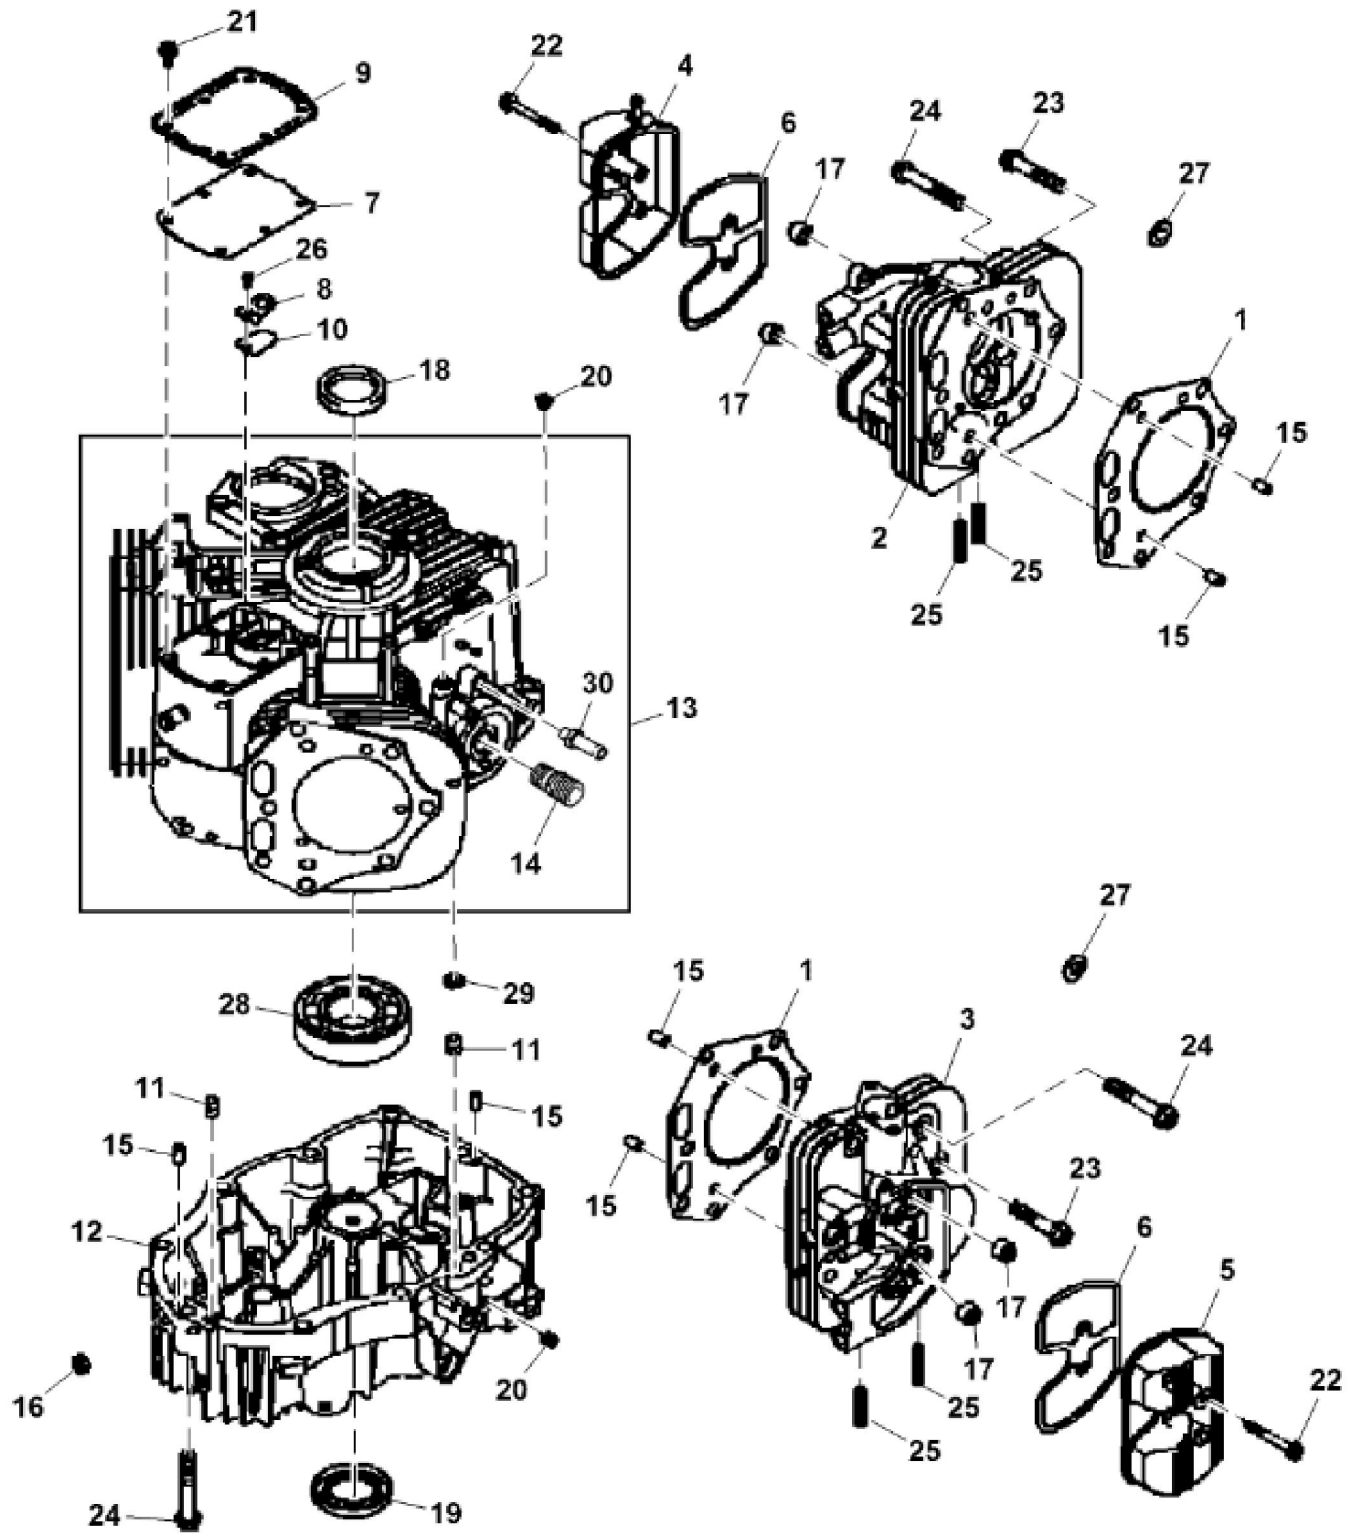

John Deere > Turf And Utility >TRACTOR, LAWN AND GARDEN >Z950A - TRACTOR, LAWN AND GARDEN >Z950A ZTrak Pro Series Mower >20 ENGINE TCM12341 >ST485896 - CYLINDER HEADS AND CRANKCASE

KEY	PART NO.	PART NAME	QTY	REMARKS
1	MIU11760	ENGINE CYLINDER HEAD GASKET	2	
2	UC11383	CYLINDER HEAD	1	SUB FOR MIU11761; No. 1
3	MIU11762	CYLINDER HEAD	1	NO. 2
4	MIU11763	CASE	1	
5	MIU11764	CASE	1	
6	MIU11765	GASKET	2	NLA; ORDER MIU14057
6	MIU14057	GASKET	2	
7	MIU11766	GASKET	1	BREATHER
8	MIU11767	PLATE	1	NLA; ORDER MIU13821; Breather
8	MIU13821	PLATE	1	Breather
9	MIU11768	COVER	1	BREATHER
10	MIU11769	VALVE	1	BREATHER
11	MIU14507	PIPE	1	SUB FOR MIU11770
12	MIA11493	COVER	1	CRANKCASE
13	MIA12315	CRANKCASE	1	NLA; ORDER MIA12732; SUB FOR MIA11492
13	MIA12732	CRANKCASE	1	INCLUDES MIU13981
14	M127431	ADAPTER FITTING	1	
14	MIU13767	ADAPTER FITTING	1	USE WITH MIA13102
15	MIU11772	PIN	6	NLA; ORDER M74252
15	M74252	PIN	6	
16	M138392	SEAL	1	NLA; ORDER M151774
16	M151774	SEAL	1	
17	M152964	SEAL	4	
18	MIU11773	SEAL	1	
19	MIU11774	SEAL	1	
20	M147270	PLUG	2	NLA; ORDER MIU14001
20	MIU14001	PLUG	2	
21	MIU11325	BOLT	6	M6 X 12
22	MIU11874	BOLT	4	M6 X 50, SUB FOR MIU11775
23	MIU11776	BOLT	2	M10 X 50
24	MIU11777	BOLT	20	M10 X 60
25	M138395	STUD	4	NLA; ORDER MIU11736
25	MIU11736	BOLT	4	NLA; ORDER MIU12726
25	MIU12726	STUD	4