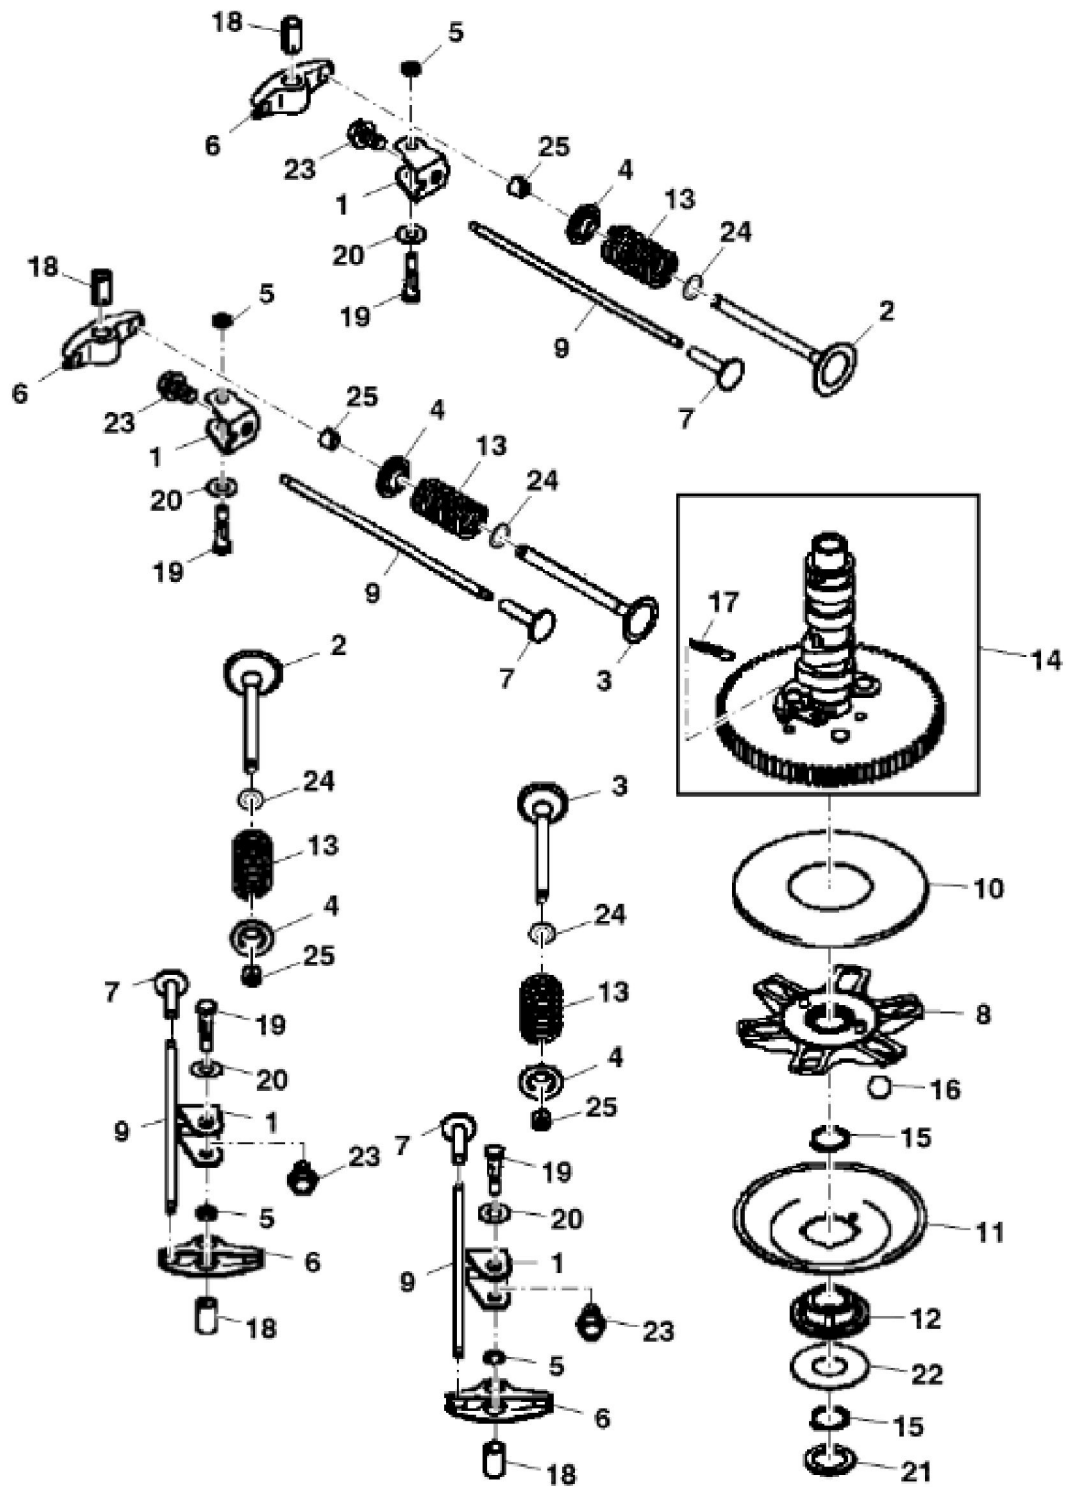

KEY	PART NO.	PART NAME	QTY	REMARKS	
1	MIA12255	GASOLINE ENGINE	1	MARKED FX801V-AS11R	
1	MIA13101	GASOLINE ENGINE	1	MARKED FX801V-BS11-R	
2	19H3693	SCREW	4	3/8" X 1-1/4"	
3	TCU33154	LABEL	1		
4	24M7178	WASHER	3	10.500 X 30 X 2.500 mm	
5	TCU24263	CAP SCREW	1		

KEY	PART NO.	PART NAME	QTY	REMARKS
1	MIU11760	ENGINE CYLINDER HEAD GASKET	2	
2	UC11383	CYLINDER HEAD	1	SUB FOR MIU11761; No. 1
3	MIU11762	CYLINDER HEAD	1	No. 2
4	MIU11763	CASE	1	
5	MIU11764	CASE	1	
6	MIU14057	GASKET	2	SUB FOR MIU11765
7	MIU11766	GASKET	1	Breather
8	MIU13821	PLATE	1	Breather
9	MIU11768	COVER	1	Breather
10	MIU11769	VALVE	1	Breather
11	MIU14507	PIPE	1	SUB FOR MIU11770
12	MIA11493	COVER	1	
13	MIA12315	CRANKCASE	1	ORDER MIA12732
13	MIA12732	CRANKCASE	1	INCLUDES MIU13981
14	M127431	ADAPTER FITTING	1	
14	MIU13767	ADAPTER FITTING	1	MARKED FX801V-BS11-R
15	MIU11772	PIN	6	ORDER M74252
15	M74252	PIN	6	
16	M151774	SEAL	1	
17	M152964	SEAL	4	
18	MIU11773	SEAL	1	
19	MIU11774	SEAL	1	
20	M147270	PLUG	2	ORDER MIU14001
20	MIU14001	PLUG	2	MARKED FX801V-BS11-R
21	MIU11325	BOLT	6	M6 X 12
22	MIU11874	BOLT	4	M6 X 50, SUB FOR MIU11775
23	MIU11776	BOLT	2	M10 X 50
24	MIU11777	BOLT	20	M10 X 60
25	M138395	STUD	4	ORDER MIU11736
25	MIU11736	BOLT	4	ORDER MIU12726
25	MIU12726	STUD	4	
26	21M7244	SCREW	1	M4 X 8
27	24M7096	WASHER	2	10.500 X 18 X 1.600 mm
28	MIU11779	BALL BEARING	1	ORDER MIU13981

KEY	PART NO.	PART NAME	QTY	REMARKS	
28	MIU13981	BALL BEARING	1		
29	M76104	O-RING	2		
30	TCA20670	ELBOW FITTING	1		
31	TCU29939	HOSE FITTING	1		
32	N190220	HOSE CLAMP	3		
33	HOSE	1	CTL 900 mm, MF M175324	
33	HOSE	1	CTL 700 mm, MF M175324; (For California)	
34	MIU14223	HOSE FITTING	2		

Thank you so much for reading

KEY	PART NO.	PART NAME	QTY	REMARKS	
1	MIU11780	PISTON	2		
2	MIU11781	PISTON PIN	2		
3	MIA11247	PISTON RING KIT	2		
4	MIA11248	CRANKSHAFT	1		
5	MIA11249	CONNECTING ROD	2	ORDER MIA13083	
5	MIA13083	CONNECTING ROD	2		
6	MIU13987	SNAP RING	4		
7	M147310	BOLT	4	M7 X 35.2	