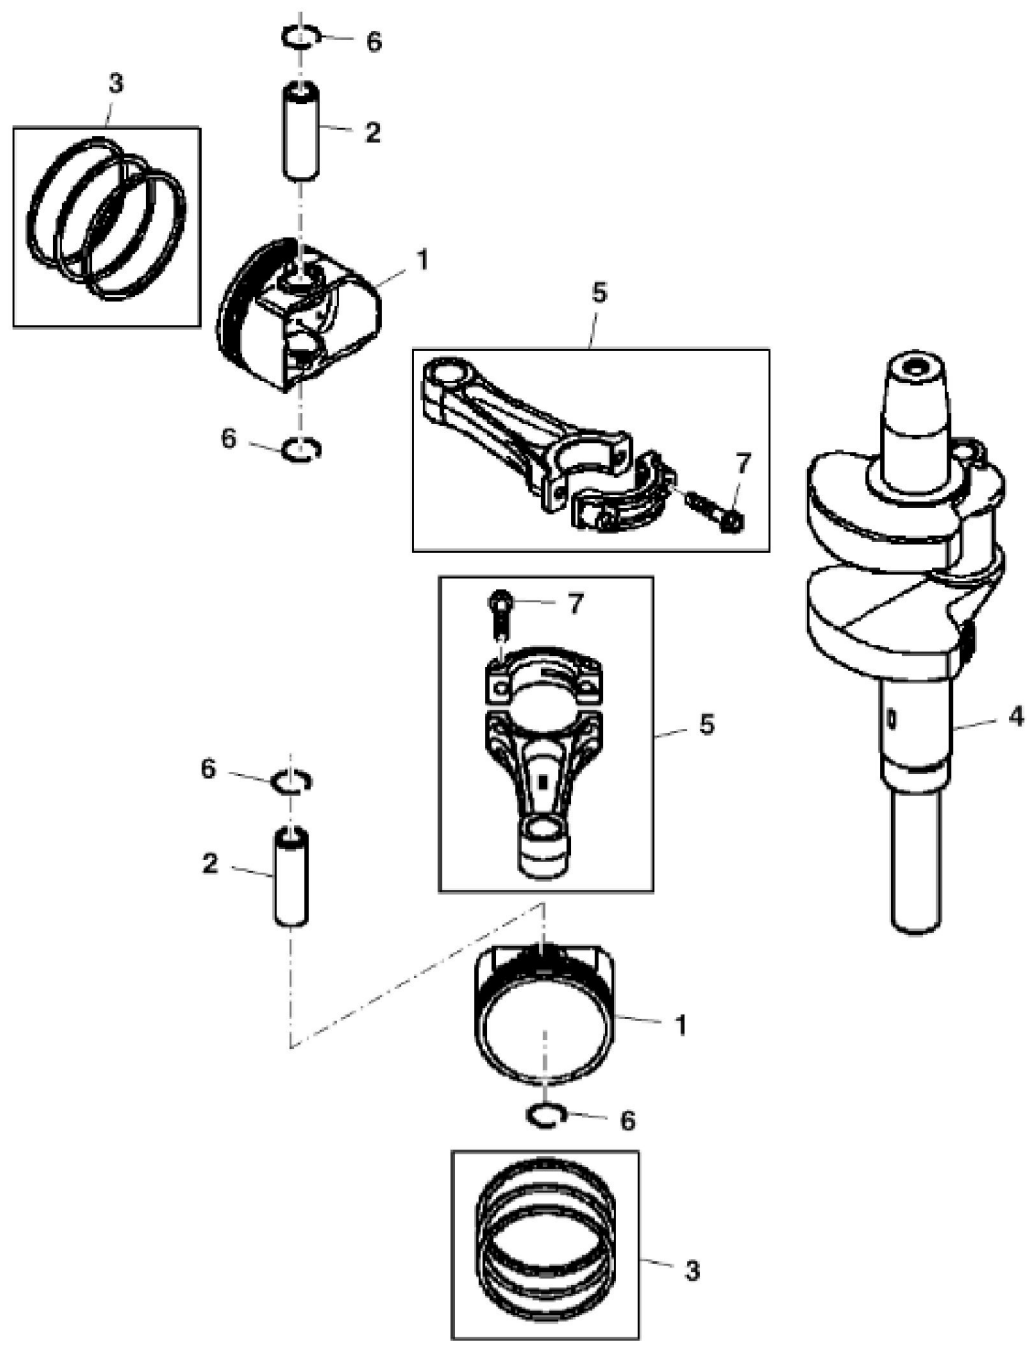

KEY	PART NO.	PART NAME	QTY	REMARKS	
1	MIA12255	GASOLINE ENGINE	1	MARKED FX801V-AS11R	
1	MIA13101	GASOLINE ENGINE	1	MARKED FX801V-BS11-R	
2	19H3693	SCREW	4	3/8" X 1-1/4"	
3	TCU33154	LABEL	1		
4	24M7178	WASHER	3	10.500 X 30 X 2.500 mm	
5	TCU24263	CAP SCREW	1		

KEY	PART NO.	PART NAME	QTY	REMARKS
1	MIU11760	ENGINE CYLINDER HEAD GASKET	2	
2	UC11383	CYLINDER HEAD	1	SUB FOR MIU11761; No. 1
3	MIU11762	CYLINDER HEAD	1	No. 2
4	MIU11763	CASE	1	
5	MIU11764	CASE	1	
6	MIU14057	GASKET	2	SUB FOR MIU11765
7	MIU11766	GASKET	1	Breather
8	MIU13821	PLATE	1	Breather
9	MIU11768	COVER	1	Breather
10	MIU11769	VALVE	1	Breather
11	MIU14507	PIPE	1	SUB FOR MIU11770
12	MIA11493	COVER	1	
13	MIA12315	CRANKCASE	1	ORDER MIA12732
13	MIA12732	CRANKCASE	1	INCLUDES MIU13981
14	M127431	ADAPTER FITTING	1	
14	MIU13767	ADAPTER FITTING	1	MARKED FX801V-BS11-R
15	MIU11772	PIN	6	ORDER M74252
15	M74252	PIN	6	
16	M151774	SEAL	1	
17	M152964	SEAL	4	
18	MIU11773	SEAL	1	
19	MIU11774	SEAL	1	
20	M147270	PLUG	2	ORDER MIU14001
20	MIU14001	PLUG	2	MARKED FX801V-BS11-R
21	MIU11325	BOLT	6	M6 X 12
22	MIU11874	BOLT	4	M6 X 50, SUB FOR MIU11775
23	MIU11776	BOLT	2	M10 X 50
24	MIU11777	BOLT	20	M10 X 60
25	M138395	STUD	4	ORDER MIU11736
25	MIU11736	BOLT	4	ORDER MIU12726
25	MIU12726	STUD	4	
26	21M7244	SCREW	1	M4 X 8
27	24M7096	WASHER	2	10.500 X 18 X 1.600 mm
28	MIU11779	BALL BEARING	1	ORDER MIU13981

KEY	PART NO.	PART NAME	QTY	REMARKS	
28	MIU13981	BALL BEARING	1		
29	M76104	O-RING	2		
30	TCA20670	ELBOW FITTING	1		
31	TCU29939	HOSE FITTING	1		
32	N190220	HOSE CLAMP	3		
33	HOSE	1	CTL 900 mm, MF M175324	
33	HOSE	1	CTL 700 mm, MF M175324; (For California)	
34	MIU14223	HOSE FITTING	2		

Thank you so much for reading

KEY	PART NO.	PART NAME	QTY	REMARKS	
1	MIU11780	PISTON	2		
2	MIU11781	PISTON PIN	2		
3	MIA11247	PISTON RING KIT	2		
4	MIA11248	CRANKSHAFT	1		
5	MIA11249	CONNECTING ROD	2	ORDER MIA13083	
5	MIA13083	CONNECTING ROD	2		
6	MIU13987	SNAP RING	4		
7	M147310	BOLT	4	M7 X 35.2	