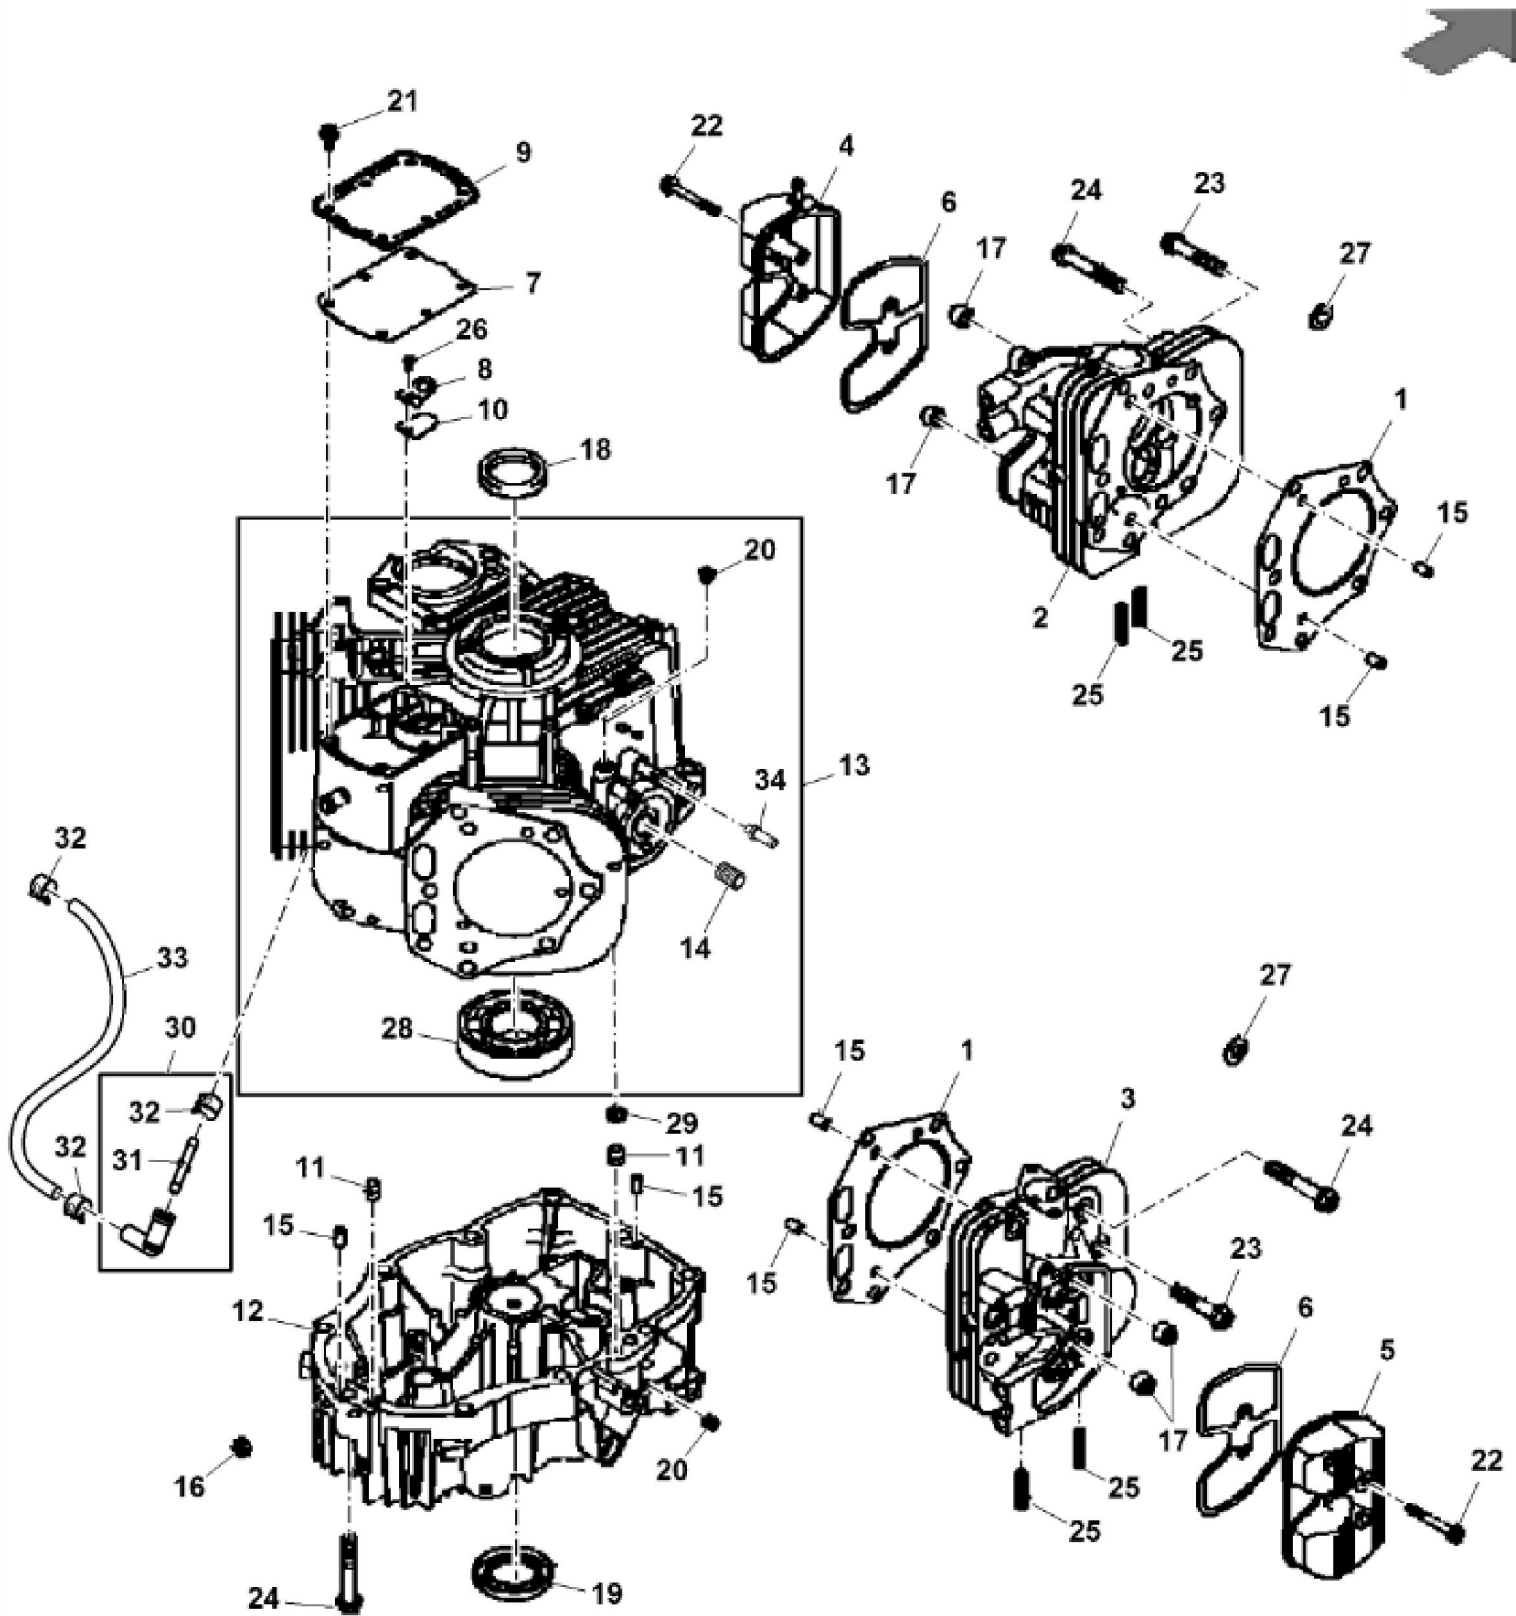

John Deere > Turf And Utility >TRACTOR, LAWN AND GARDEN >Z930R - TRACTOR, LAWN AND GARDEN >Z930R ZTrak R Series Mower >20 ENGINE TCM12339 >ST744559 - CYLINDER HEAD AND CRANKCASE

KEY	PART NO.	PART NAME	QTY	REMARKS
1	MIU11760	ENGINE CYLINDER HEAD GASKET	2	
2	UC11383	CYLINDER HEAD	1	SUB FOR MIU11761; No. 1
3	MIU11762	CYLINDER HEAD	1	No. 2
4	MIU11763	CASE	1	
5	MIU11764	CASE	1	
6	MIU14057	GASKET	2	SUB FOR MIU11765
7	MIU11766	GASKET	1	Breather
8	MIU13821	PLATE	1	Breather
9	MIU11768	COVER	1	Breather
10	MIU11769	VALVE	1	Breather
11	MIU14507	PIPE	1	SUB FOR MIU11770
12	MIA11493	COVER	1	
13	MIA12315	CRANKCASE	1	ORDER MIA12732
13	MIA12732	CRANKCASE	1	INCLUDES MIU13981
14	M127431	ADAPTER FITTING	1	
14	MIU13767	ADAPTER FITTING	1	MARKED FX801V-BS11-R
15	MIU11772	PIN	6	ORDER M74252
15	M74252	PIN	6	
16	M151774	SEAL	1	
17	M152964	SEAL	4	
18	MIU11773	SEAL	1	
19	MIU11774	SEAL	1	
20	M147270	PLUG	2	ORDER MIU14001
20	MIU14001	PLUG	2	MARKED FX801V-BS11-R
21	MIU11325	BOLT	6	M6 X 12
22	MIU11874	BOLT	4	M6 X 50, SUB FOR MIU11775
23	MIU11776	BOLT	2	M10 X 50
24	MIU11777	BOLT	20	M10 X 60
25	M138395	STUD	4	ORDER MIU11736
25	MIU11736	BOLT	4	ORDER MIU12726
25	MIU12726	STUD	4	
26	21M7244	SCREW	1	M4 X 8
27	24M7096	WASHER	2	10.500 X 18 X 1.600 mm
28	MIU11779	BALL BEARING	1	ORDER MIU13981