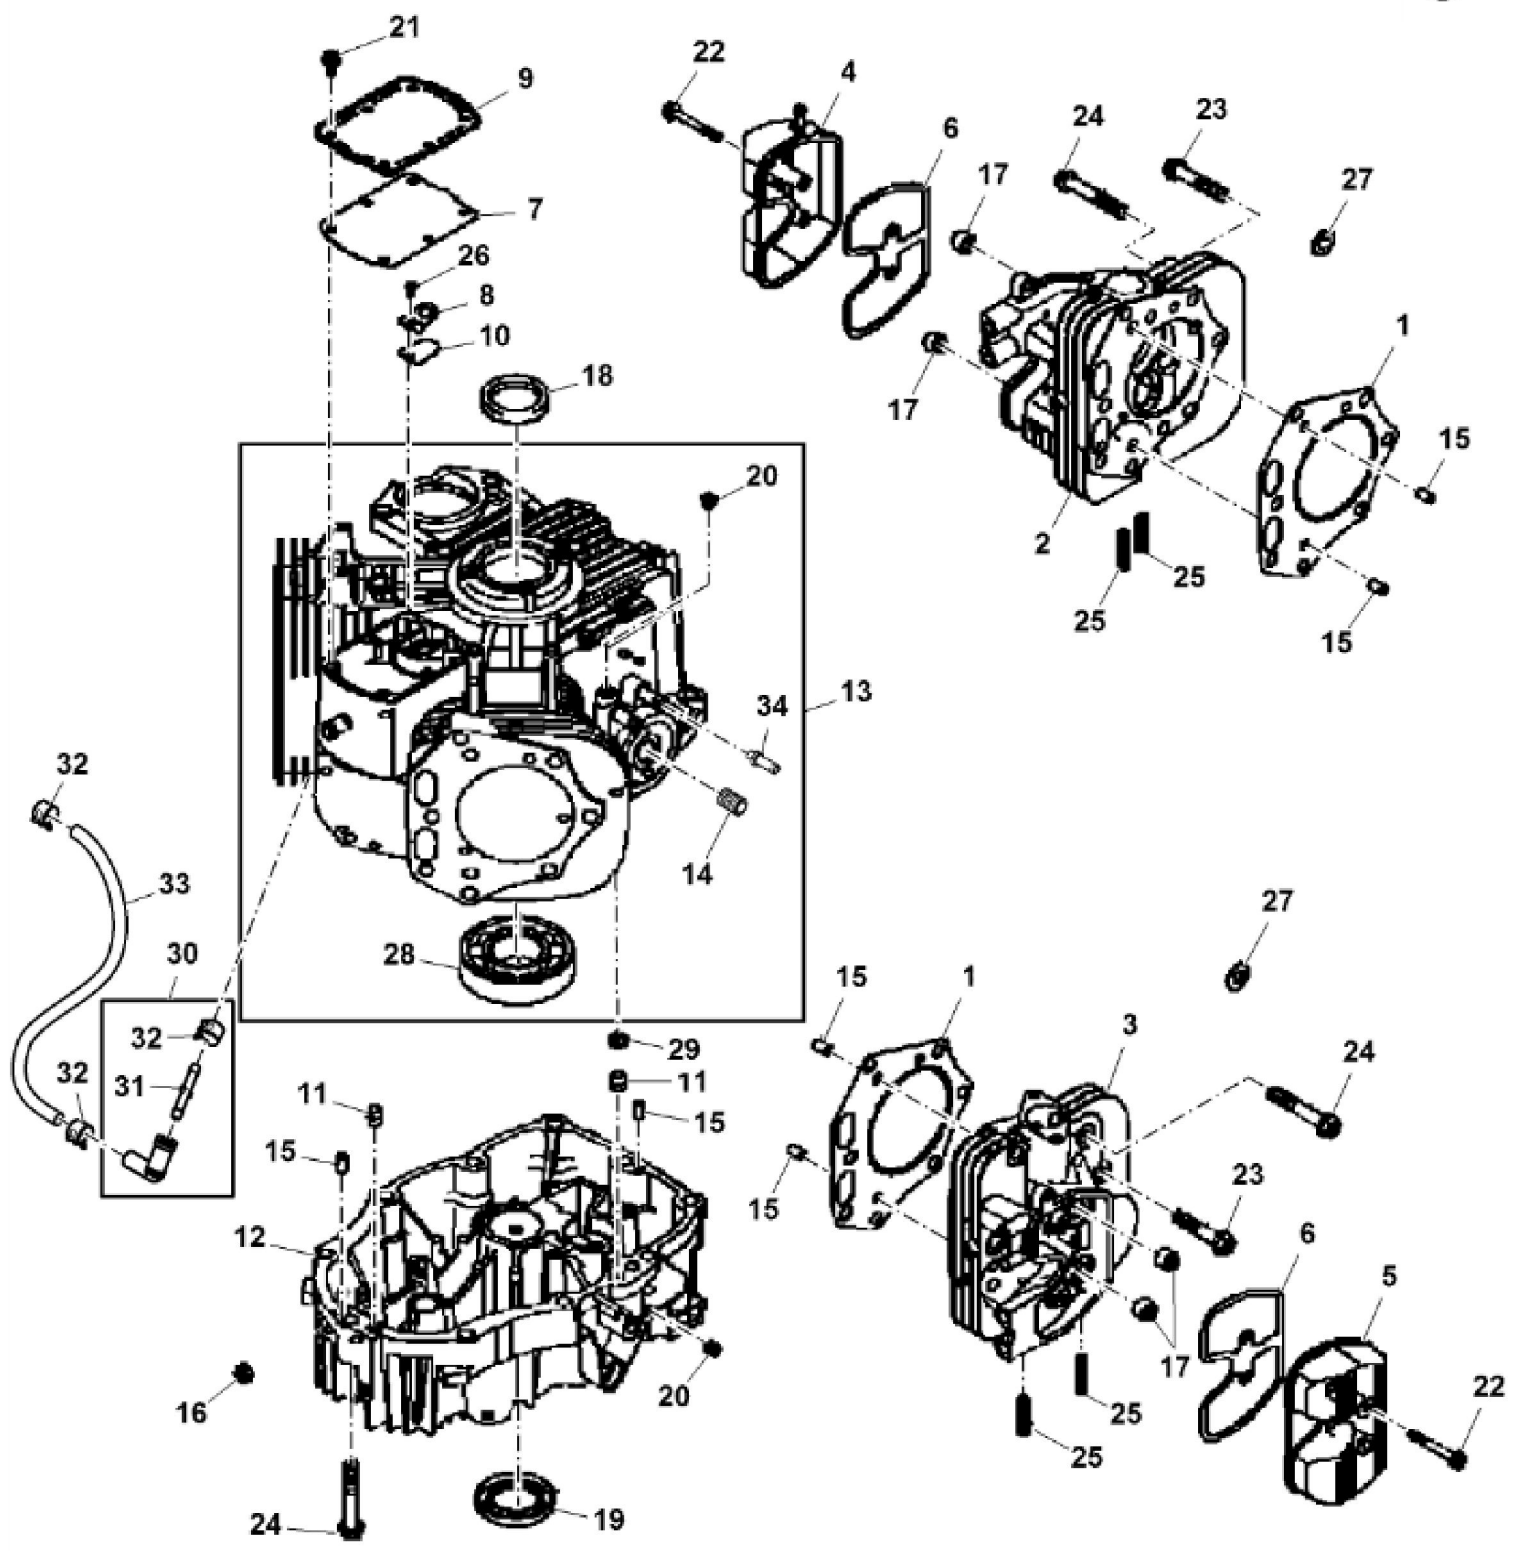

KEY	PART NO.	PART NAME	QTY	REMARKS	
1	MIA12255	GASOLINE ENGINE	1	MARKED FX801V-AS11R	
1	MIA13101	GASOLINE ENGINE	1	MARKED FX801V-BS11-R	
2	19H3693	SCREW	4	3/8" X 1-1/4"	
3	TCU33154	LABEL	1		
4	24M7178	WASHER	3	10.500 X 30 X 2.500 mm	
5	TCU24263	CAP SCREW	1		

<https://www.ebooklibonline.com>

Hello dear friend!

Thank you very much for reading.

Enter the link into your browser.

The full manual is available for immediate download.

<https://www.ebooklibonline.com>

KEY	PART NO.	PART NAME	QTY	REMARKS
1	MIU11760	ENGINE CYLINDER HEAD GASKET	2	
2	UC11383	CYLINDER HEAD	1	SUB FOR MIU11761; No. 1
3	MIU11762	CYLINDER HEAD	1	No. 2
4	MIU11763	CASE	1	
5	MIU11764	CASE	1	
6	MIU14057	GASKET	2	SUB FOR MIU11765
7	MIU11766	GASKET	1	Breather
8	MIU13821	PLATE	1	Breather
9	MIU11768	COVER	1	Breather
10	MIU11769	VALVE	1	Breather
11	MIU14507	PIPE	1	SUB FOR MIU11770
12	MIA11493	COVER	1	
13	MIA12315	CRANKCASE	1	ORDER MIA12732
13	MIA12732	CRANKCASE	1	INCLUDES MIU13981
14	M127431	ADAPTER FITTING	1	
14	MIU13767	ADAPTER FITTING	1	MARKED FX801V-BS11-R
15	MIU11772	PIN	6	ORDER M74252
15	M74252	PIN	6	
16	M151774	SEAL	1	
17	M152964	SEAL	4	
18	MIU11773	SEAL	1	
19	MIU11774	SEAL	1	
20	M147270	PLUG	2	ORDER MIU14001
20	MIU14001	PLUG	2	MARKED FX801V-BS11-R
21	MIU11325	BOLT	6	M6 X 12
22	MIU11874	BOLT	4	M6 X 50, SUB FOR MIU11775
23	MIU11776	BOLT	2	M10 X 50
24	MIU11777	BOLT	20	M10 X 60
25	M138395	STUD	4	ORDER MIU11736
25	MIU11736	BOLT	4	ORDER MIU12726
25	MIU12726	STUD	4	
26	21M7244	SCREW	1	M4 X 8
27	24M7096	WASHER	2	10.500 X 18 X 1.600 mm
28	MIU11779	BALL BEARING	1	ORDER MIU13981

KEY	PART NO.	PART NAME	QTY	REMARKS	
28	MIU13981	BALL BEARING	1		
29	M76104	O-RING	2		
30	TCA20670	ELBOW FITTING	1		
31	TCU29939	HOSE FITTING	1		
32	N190220	HOSE CLAMP	3		
33	HOSE	1	CTL 900 mm, MF M175324	
33	HOSE	1	CTL 700 mm, MF M175324; (For California)	
34	MIU14223	HOSE FITTING	2		