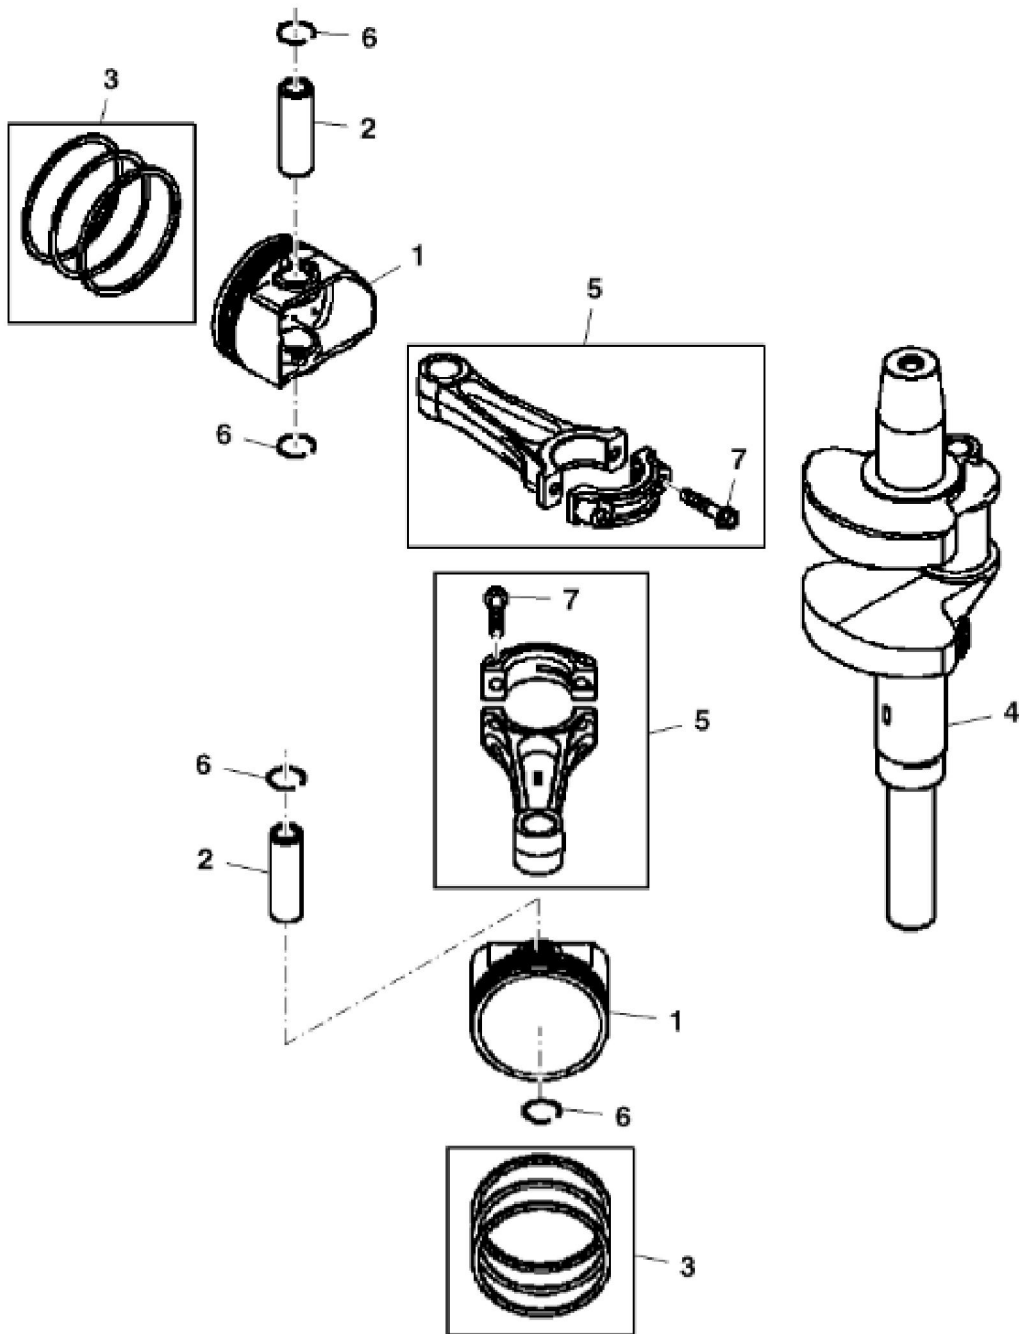

KEY	PART NO.	PART NAME	QTY	REMARKS	
1	MIA12255	GASOLINE ENGINE	1	MARKED FX801V-AS11R	
1	MIA13101	GASOLINE ENGINE	1	MARKED FX801V-BS11-R	
2	19H3693	SCREW	4	3/8" X 1-1/4"	
3	TCU33154	LABEL	1		
4	24M7178	WASHER	3	10.500 X 30 X 2.500 mm	
5	TCU24263	CAP SCREW	1		

<https://www.ebooklibonline.com>

Hello dear friend!

Thank you very much for reading.

Enter the link into your browser.

The full manual is available for immediate download.

<https://www.ebooklibonline.com>

KEY	PART NO.	PART NAME	QTY	REMARKS
1	MIU11760	ENGINE CYLINDER HEAD GASKET	2	
2	UC11383	CYLINDER HEAD	1	SUB FOR MIU11761; No. 1
3	MIU11762	CYLINDER HEAD	1	No. 2
4	MIU11763	CASE	1	
5	MIU11764	CASE	1	
6	MIU14057	GASKET	2	SUB FOR MIU11765
7	MIU11766	GASKET	1	Breather
8	MIU13821	PLATE	1	Breather
9	MIU11768	COVER	1	Breather
10	MIU11769	VALVE	1	Breather
11	MIU14507	PIPE	1	SUB FOR MIU11770
12	MIA11493	COVER	1	
13	MIA12315	CRANKCASE	1	ORDER MIA12732
13	MIA12732	CRANKCASE	1	INCLUDES MIU13981
14	M127431	ADAPTER FITTING	1	
14	MIU13767	ADAPTER FITTING	1	MARKED FX801V-BS11-R
15	MIU11772	PIN	6	ORDER M74252
15	M74252	PIN	6	
16	M151774	SEAL	1	
17	M152964	SEAL	4	
18	MIU11773	SEAL	1	
19	MIU11774	SEAL	1	
20	M147270	PLUG	2	ORDER MIU14001
20	MIU14001	PLUG	2	MARKED FX801V-BS11-R
21	MIU11325	BOLT	6	M6 X 12
22	MIU11874	BOLT	4	M6 X 50, SUB FOR MIU11775
23	MIU11776	BOLT	2	M10 X 50
24	MIU11777	BOLT	20	M10 X 60
25	M138395	STUD	4	ORDER MIU11736
25	MIU11736	BOLT	4	ORDER MIU12726
25	MIU12726	STUD	4	
26	21M7244	SCREW	1	M4 X 8
27	24M7096	WASHER	2	10.500 X 18 X 1.600 mm
28	MIU11779	BALL BEARING	1	ORDER MIU13981

KEY	PART NO.	PART NAME	QTY	REMARKS	
28	MIU13981	BALL BEARING	1		
29	M76104	O-RING	2		
30	TCA20670	ELBOW FITTING	1		
31	TCU29939	HOSE FITTING	1		
32	N190220	HOSE CLAMP	3		
33	HOSE	1	CTL 900 mm, MF M175324	
33	HOSE	1	CTL 700 mm, MF M175324; (For California)	
34	MIU14223	HOSE FITTING	2		