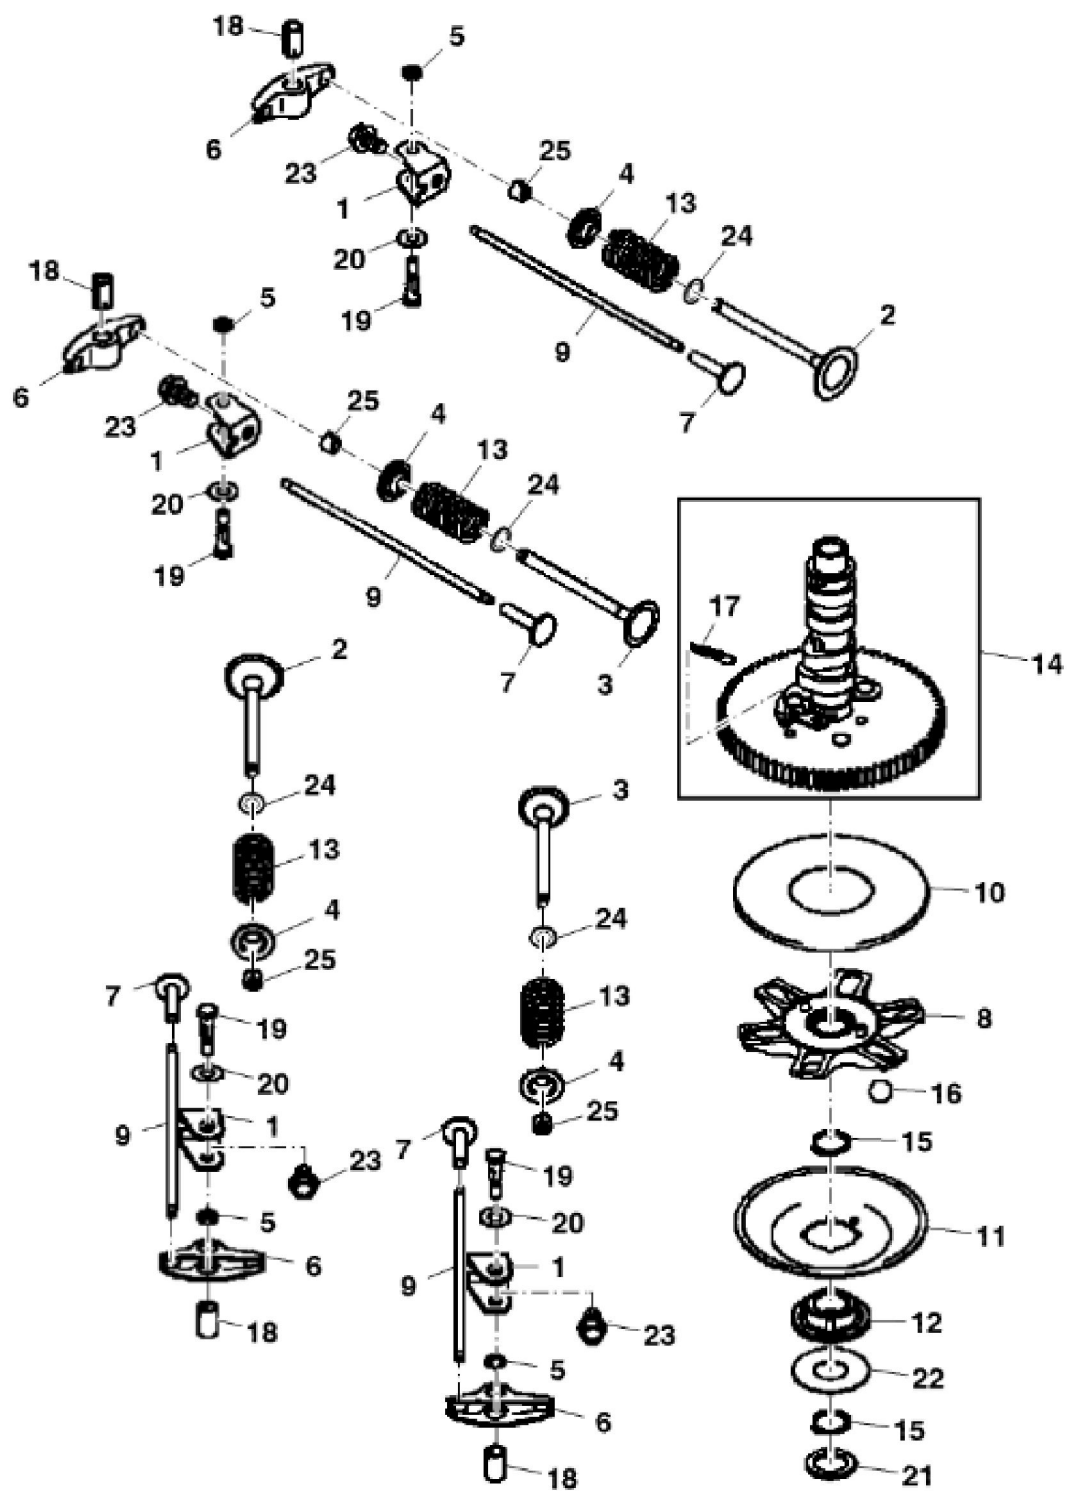

KEY	PART NO.	PART NAME	QTY	REMARKS	
1	MIA12255	GASOLINE ENGINE	1	MARKED FX801V-AS11R	
1	MIA13101	GASOLINE ENGINE	1	MARKED FX801V-BS11-R	
2	19H3693	SCREW	4	3/8" X 1-1/4"	
3	TCU33154	LABEL	1		
4	24M7178	WASHER	3	10.500 X 30 X 2.500 mm	
5	TCU24263	CAP SCREW	1		

KEY	PART NO.	PART NAME	QTY	REMARKS	
28	MIU13981	BALL BEARING	1		
29	M76104	O-RING	2		
30	TCA20670	ELBOW FITTING	1		
31	TCU29939	HOSE FITTING	1		
32	N190220	HOSE CLAMP	3		
33	HOSE	1	CTL 900 mm, MF M175324	
33	HOSE	1	CTL 700 mm, MF M175324; (For California)	
34	MIU14223	HOSE FITTING	2		

Thank you so much for reading

KEY	PART NO.	PART NAME	QTY	REMARKS	
1	MIU11780	PISTON	2		
2	MIU11781	PISTON PIN	2		
3	MIA11247	PISTON RING KIT	2		
4	MIA11248	CRANKSHAFT	1		
5	MIA11249	CONNECTING ROD	2	ORDER MIA13083	
5	MIA13083	CONNECTING ROD	2		
6	MIU13987	SNAP RING	4		
7	M147310	BOLT	4	M7 X 35.2	