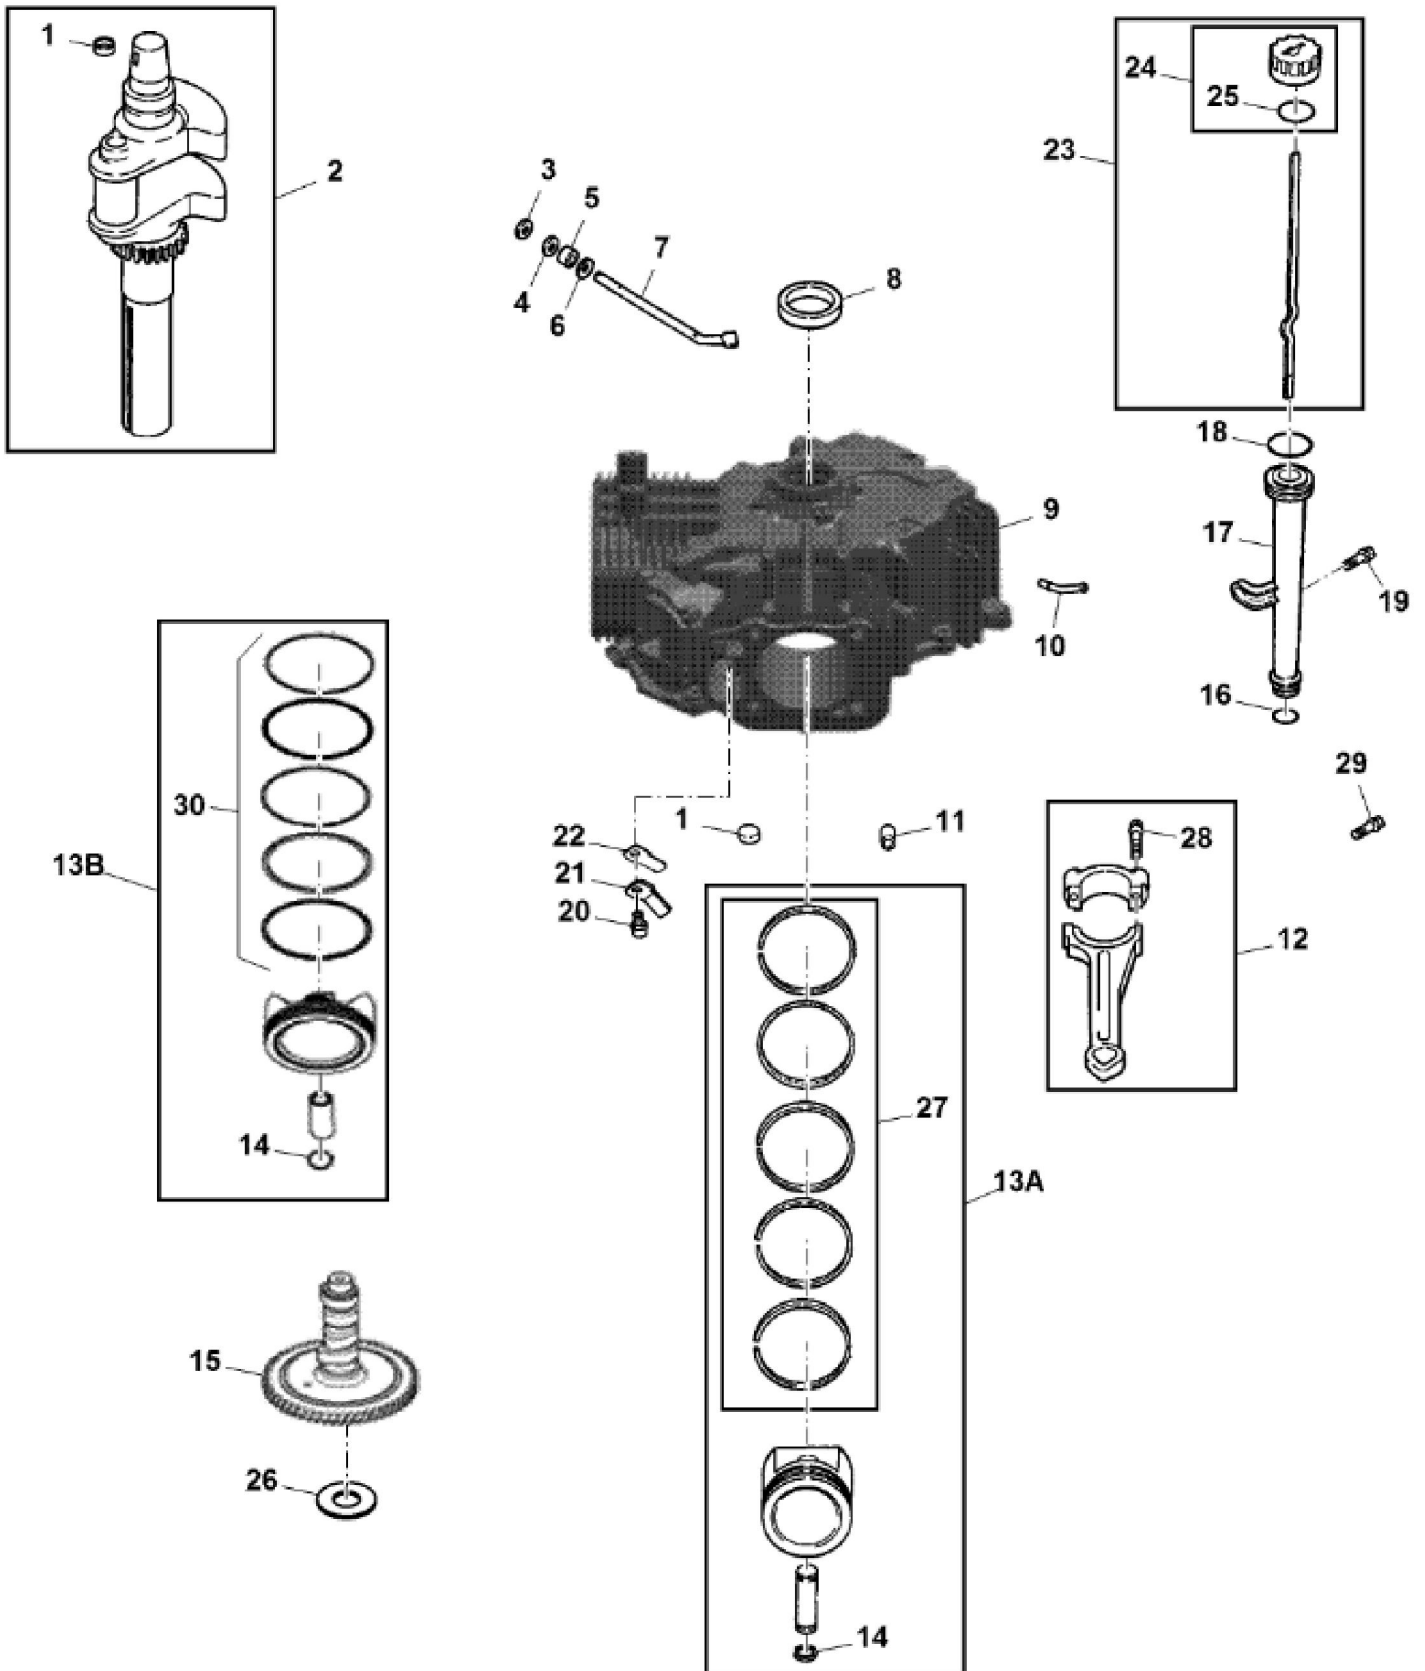

KEY	PART NO.	PART NAME	QTY	REMARKS	
1	MIA12254	GASOLINE ENGINE	1	MARKED PS-CV749-3020; ORDER MIA12651	
1	MIA12651	GASOLINE ENGINE	1	MARKED PS-ECV749-3028; ORDER MIA13022	
1	MIA13022	GASOLINE ENGINE	1	MARKED PS-ECV749-3048	
2	19H3693	SCREW	4	3/8" X 1-1/4"	
3	TCU33154	LABEL	1		
4	24M7178	WASHER	3	10.500 X 30 X 2.500 mm	

John Deere > Turf And Utility >TRACTOR, LAWN AND GARDEN >Z930M - TRACTOR, LAWN AND GARDEN >Z930M EFI ZTrak M Series Mower >20 ENGINE TCM12723 >ST794321 - CRANKSHAFT AND PISTONS

KEY	PART NO.	PART NAME	QTY	REMARKS
1	M76215	PLUG	2	
2	MIA12190	CRANKSHAFT	1	
3	M143941	SNAP RING	1	
4	M143936	WASHER	1	
5	M143970	SEAL	1	
6	M143939	WASHER	1	
7	M148328	SHAFT	1	Governor Cross
8	MIU11539	SEAL	1	
9	CRANKCASE	1	ORDER MIA12254
10	M134898	FITTING	1	
11	MIU11251	DOWEL PIN	6	
12	MIU13923	CONNECTING ROD	2	ORDER MIA12812
12	MIA12812	CONNECTING ROD	2	
13A	MIA12800	PISTON REPLACEMENT KIT	2	SUB FOR MIA12582; STD
13A	MIA12583	PISTON KIT	2	0.08, USE WITH MIA12254
13A	MIA12584	PISTON KIT	2	0.25, USE WITH MIA12254 OR MIA13022
13A	MIA12585	PISTON KIT	1	0.50, USE WITH MIA12254
13A	MIA12192	PISTON KIT	1	STD, USE WITH MIA13022
13A	MIA12193	PISTON KIT	2	0.08, USE WITH MIA13022
13A	MIA12195	PISTON KIT	2	0.5, USE WITH MIA13022
13B	MIA12823	PISTON KIT	2	0.08, USE WITH MIA12651 OR MIA13022
13B	MIA12824	PISTON KIT	2	0.25, USE WITH MIA12651 OR MIA13022
13B	MIA12825	PISTON KIT	2	0.50, USE WITH MIA12651 OR MIA13022
14	M132341	RETAINER	4	
15	MIA12196	CAMSHAFT	1	
16	M92193	O-RING	1	
17	MIU11957	TUBE	1	
18	M92194	O-RING	1	
19	MIU11902	SCREW	1	
20	M138311	SCREW	2	USE WITH MIA12651 OR MIA13022
20	M93483	SCREW	2	USE WITH MIA12254
21	M134899	RETAINER	2	
22	M134900	BREATHER	2	
23	AM126257	DIPSTICK	1	