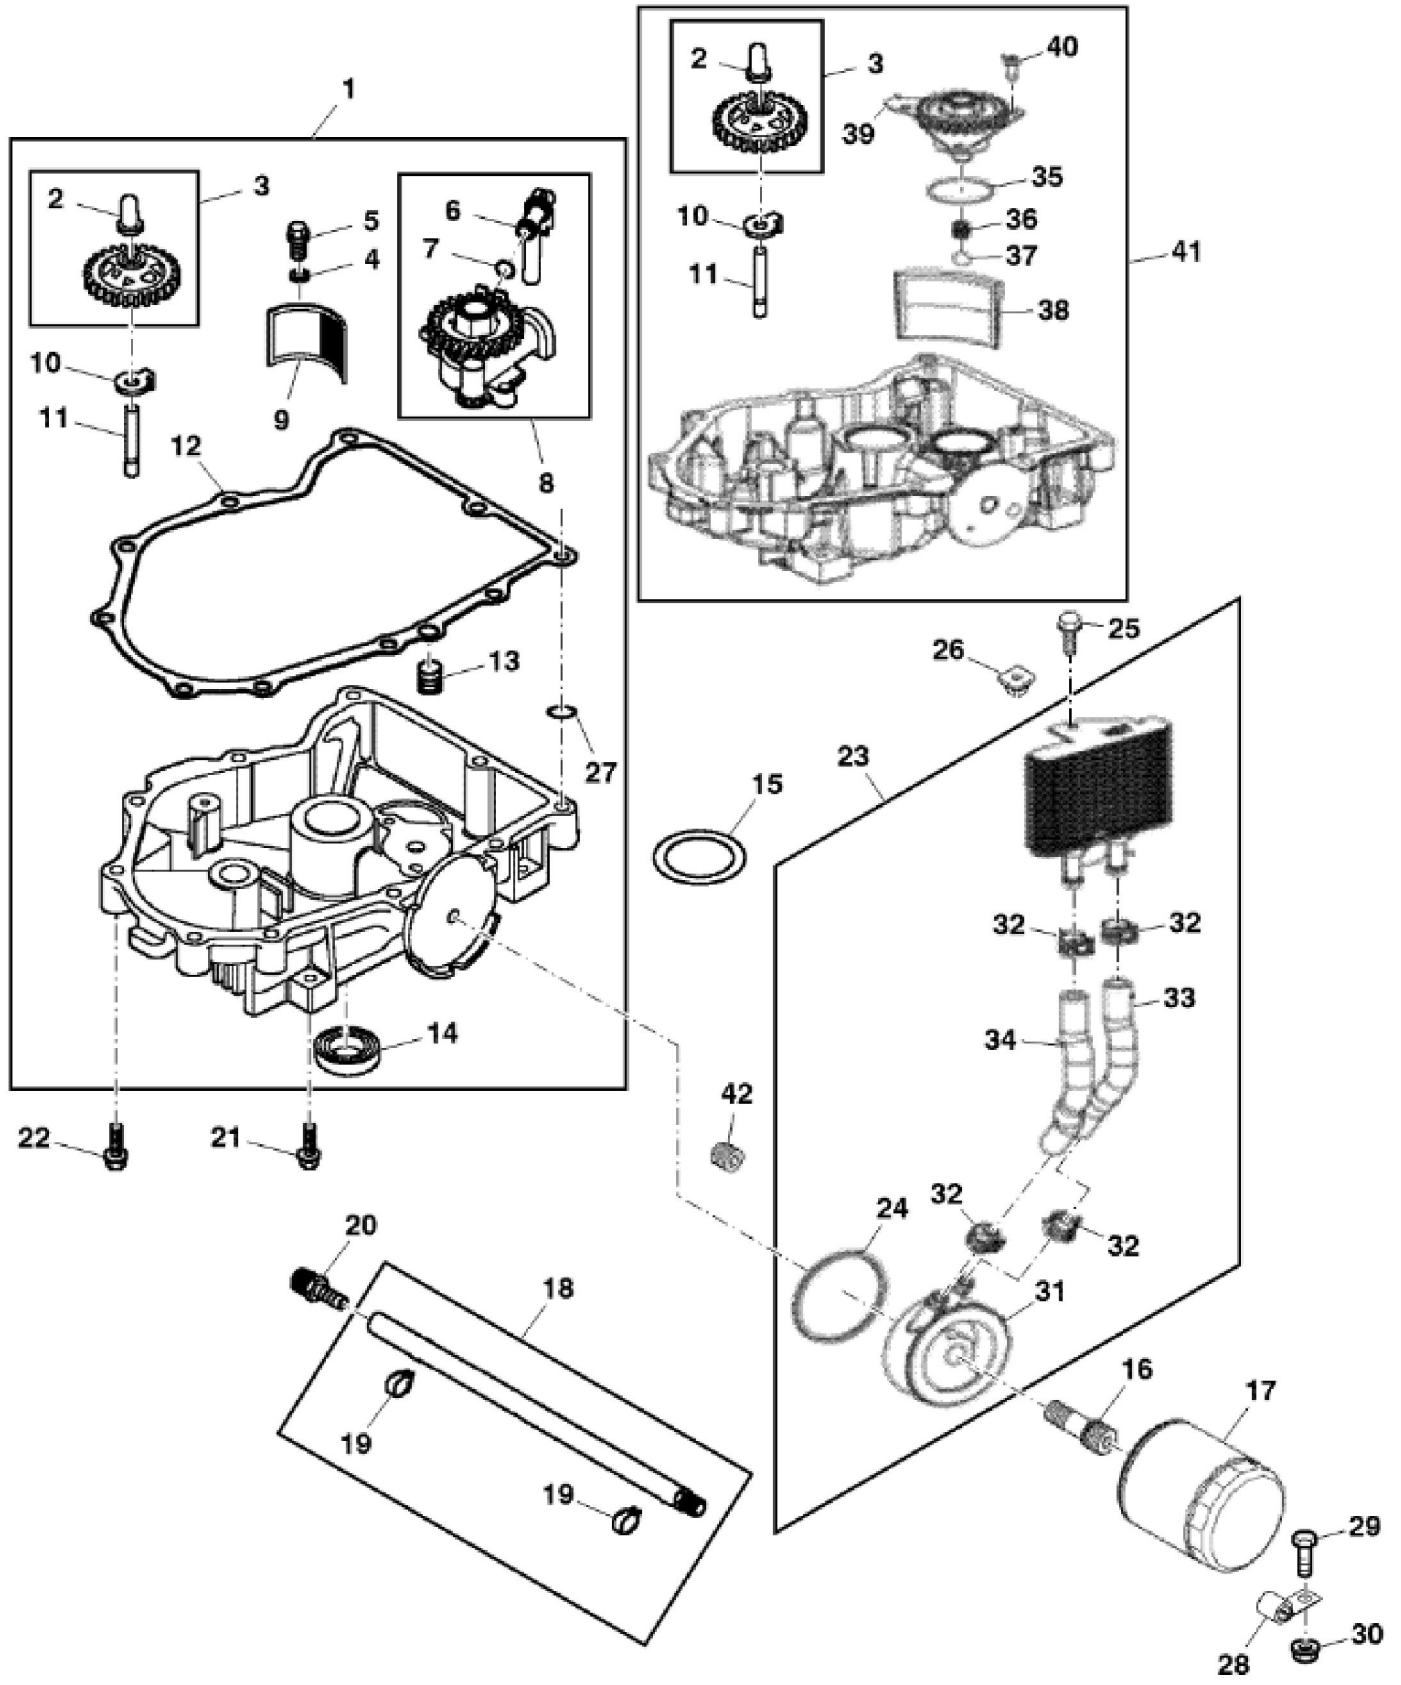

KEY	PART NO.	PART NAME	QTY	REMARKS	
24	AM124450	CAP KIT	1		
25	M148124	O-RING	1		
26	M93955	SOLID SHIM	1	.028", White	
27	MIA11277	PISTON RING KIT	2	STD	
27	MIA11127	RING	2	0.08	
27	MIA11129	RING	2	STD	
27	MIU13203	RING	2	0.5	
28	MIA12826	BOLT	4		
29	MIU14033	SCREW	1		
30	MIU14302	PISTON RING	2	STD	
30	MIU14303	PISTON RING	2	0.08	
30	MIU14304	PISTON RING	2	0.25	
30	MIU14305	PISTON RING	1	0.5