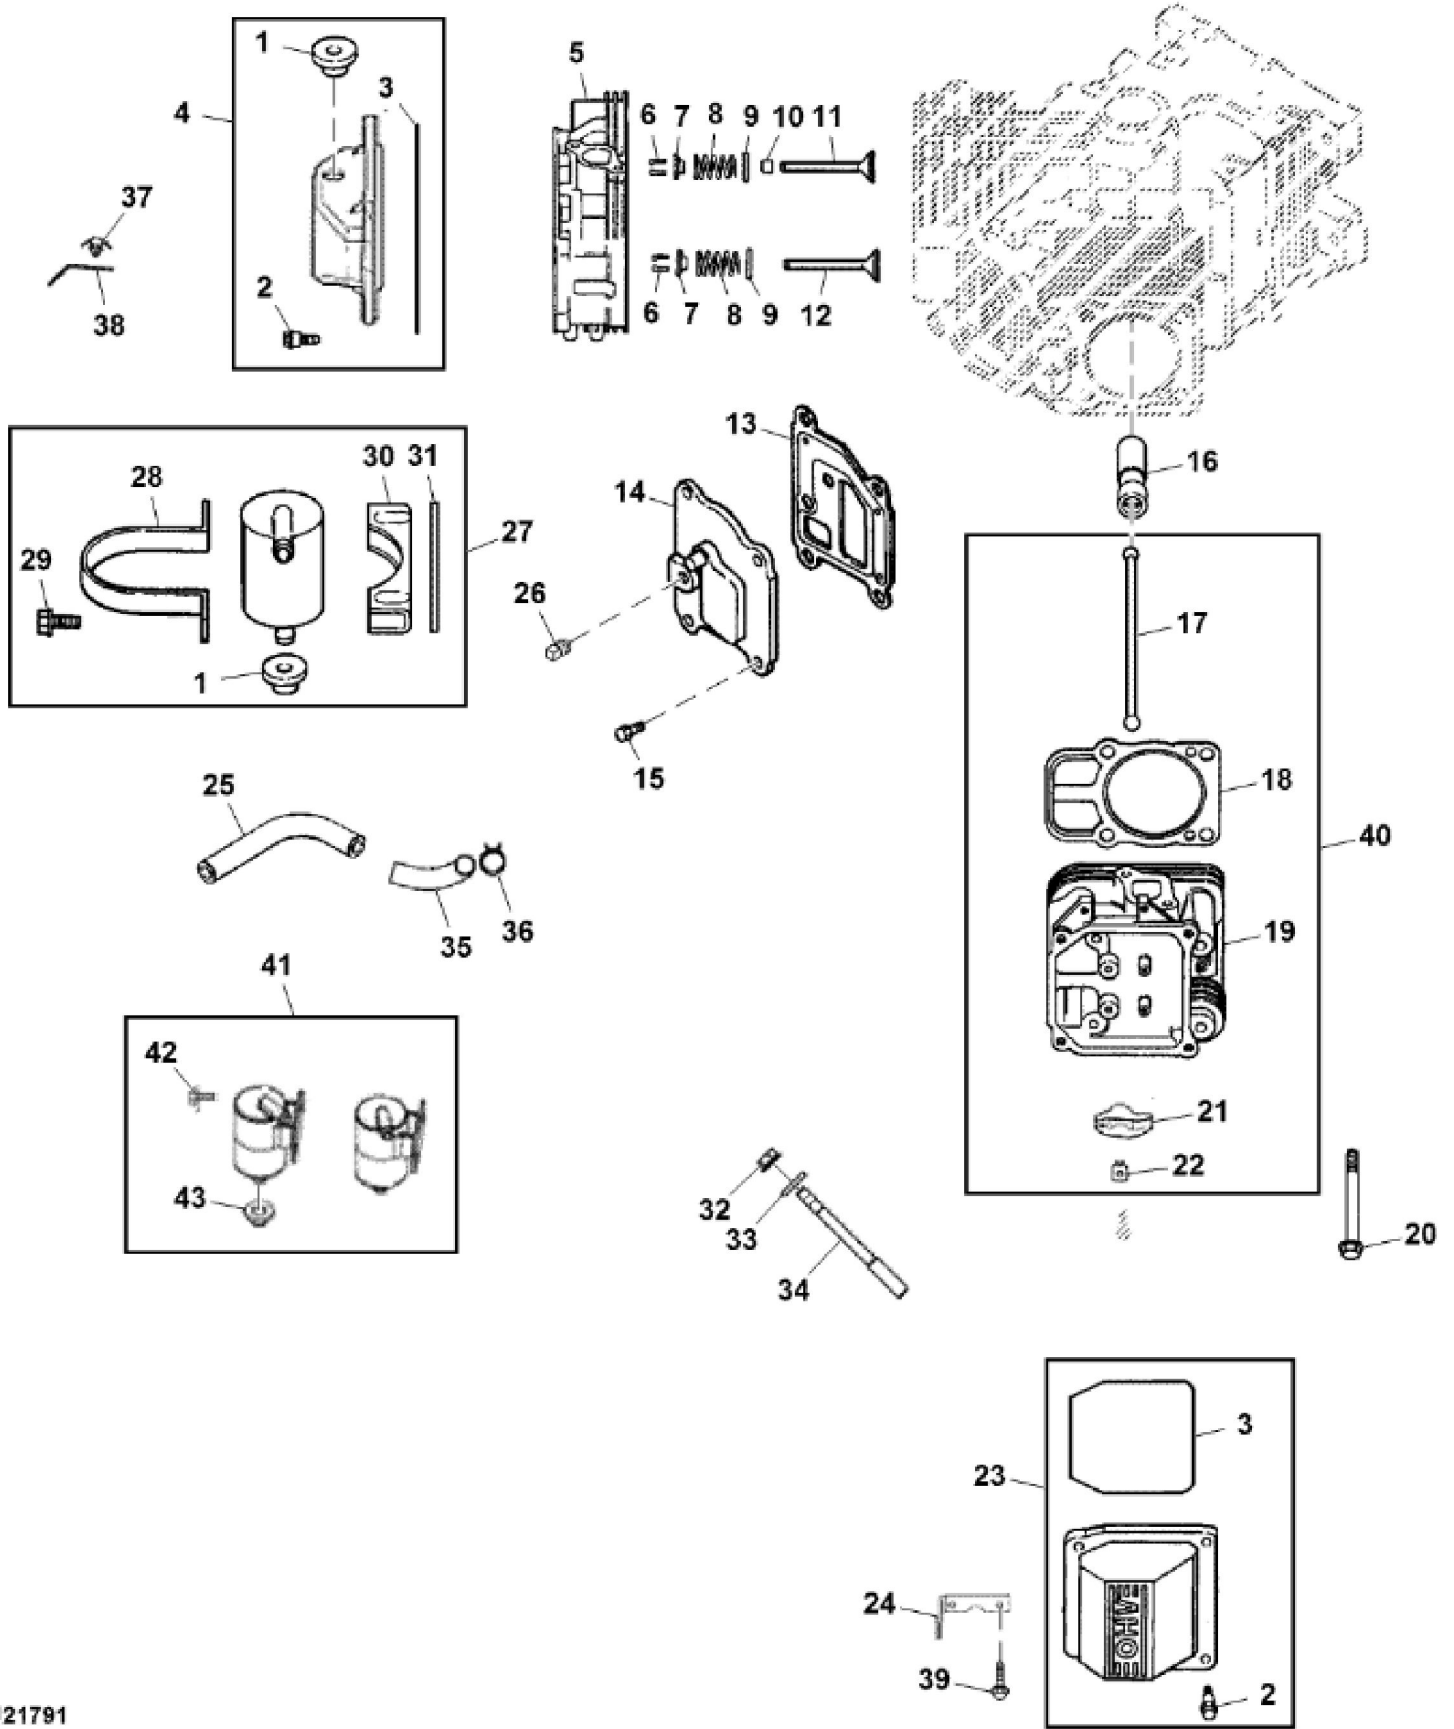

KEY	PART NO.	PART NAME	QTY	REMARKS
1	M148338	GROMMET	1	
2	M132350	SCREW	4	SUB FOR M132402
3	MIU11443	O-RING	1	
4	AM134352	O-RING KIT	1	W/ Breather, RH
5	MIA12198	CYLINDER HEAD	1	USE WITH MIA12254
5	MIA12797	CYLINDER HEAD	1	USE WITH MIA13022
6	AM107043	RETAINER	8	2 Per Set
7	M92203	CAP	4	
8	M132352	SPRING	4	
9	M43123	RETAINER	4	
10	M146775	SEAL	4	ORDER MIU14137
10	MIU14137	SEAL	2	SUB FOR M92202
11	M132353	INTAKE VALVE	2	(STD)
11	M132354	INTAKE VALVE	1	.25 MM (.010") , OS
12	M132355	EXHAUST VALVE	2	(STD)
12	M132356	EXHAUST VALVE	1	.25 MM (.010") , OS
13	MIU12491	GASKET	1	
14	MIU13277	COVER	1	
15	37M7131	SCREW	4	M6 X 20
15	MIU14036	SCREW	4	
16	MIU13278	VALVE LIFTER	4	USE WITH MIA12254 OR MIA12651
16	MIU14140	VALVE LIFTER	4	USE WITH MIA13022; Hydraulic
17	M132357	PUSH ROD	4	
18	MIU13276	GASKET	2	Cylinder Head
19	MIA12199	CYLINDER HEAD	1	USE WITH MIA12254
19	MIA12798	CYLINDER HEAD	1	USE WITH MIA12651 OR MIA13022
20	19M7811	SCREW	8	M10 X 90
21	M131133	ROCKER ARM	4	
22	MIU11263	PIVOT	4	
23	AM134290	COVER KIT	1	(LH)
24	MIU12948	STRAP	1	
25	MIU13212	BREATHER	1	
26	15H558	PIPE PLUG	1	1/8"
27	AM126265	SEPARATOR KIT	1	ORDER MIA12725; Breather Separator
28	M134912	STRAP	1	ORDER MIA12725