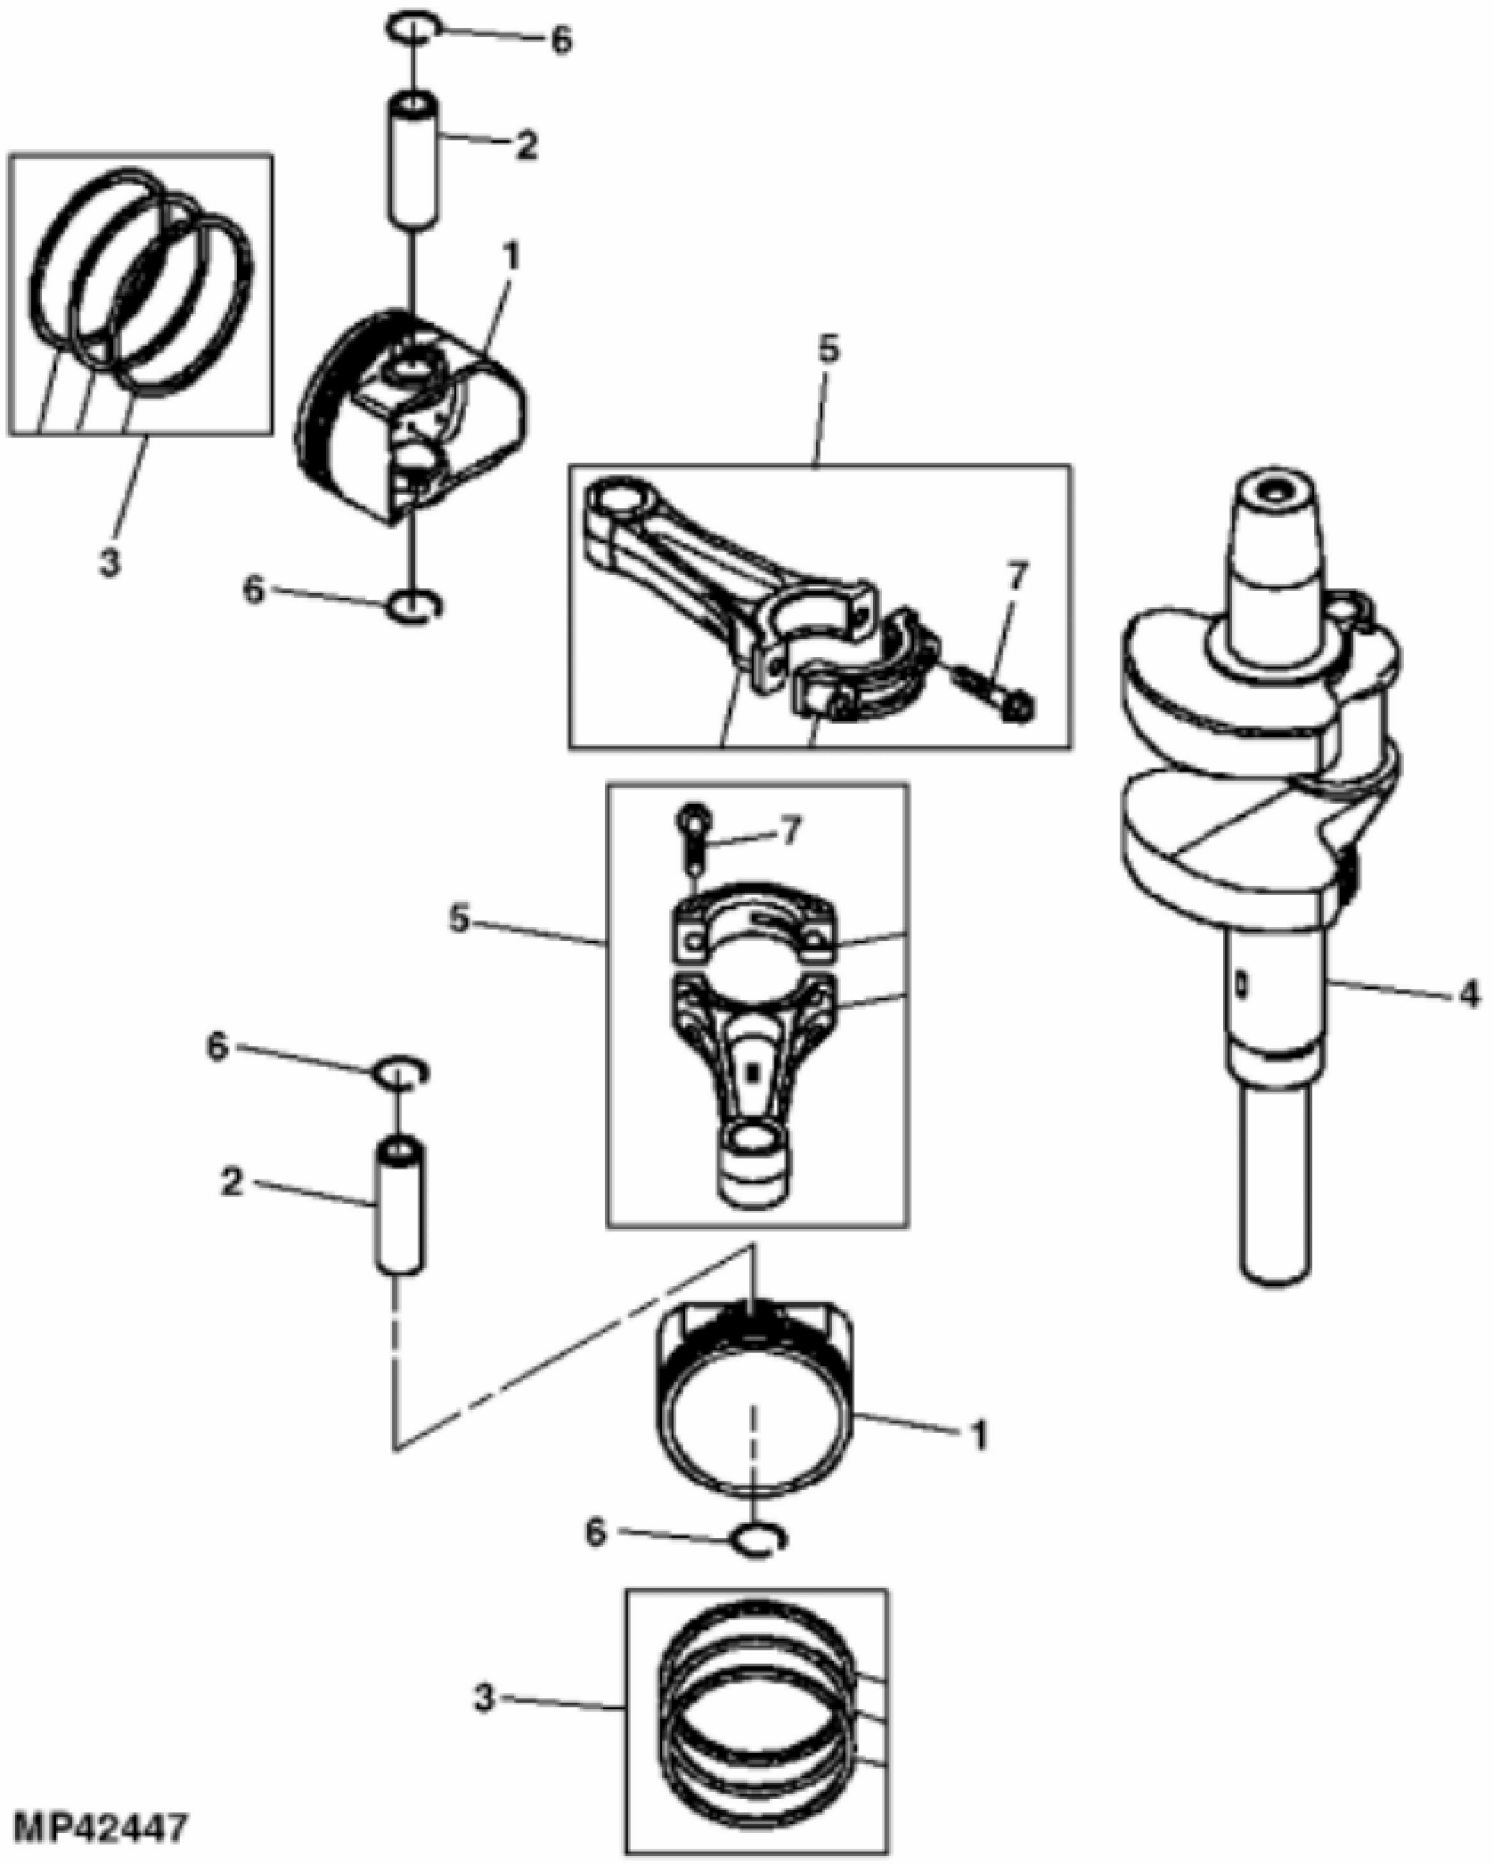

KEY	PART NO.	PART NAME	QTY	REMARKS	
28	MIU11779	BALL BEARING	1	ORDER MIU13981	
28	MIU13981	BALL BEARING	1		
29	M76104	O-RING	2		

MP42447