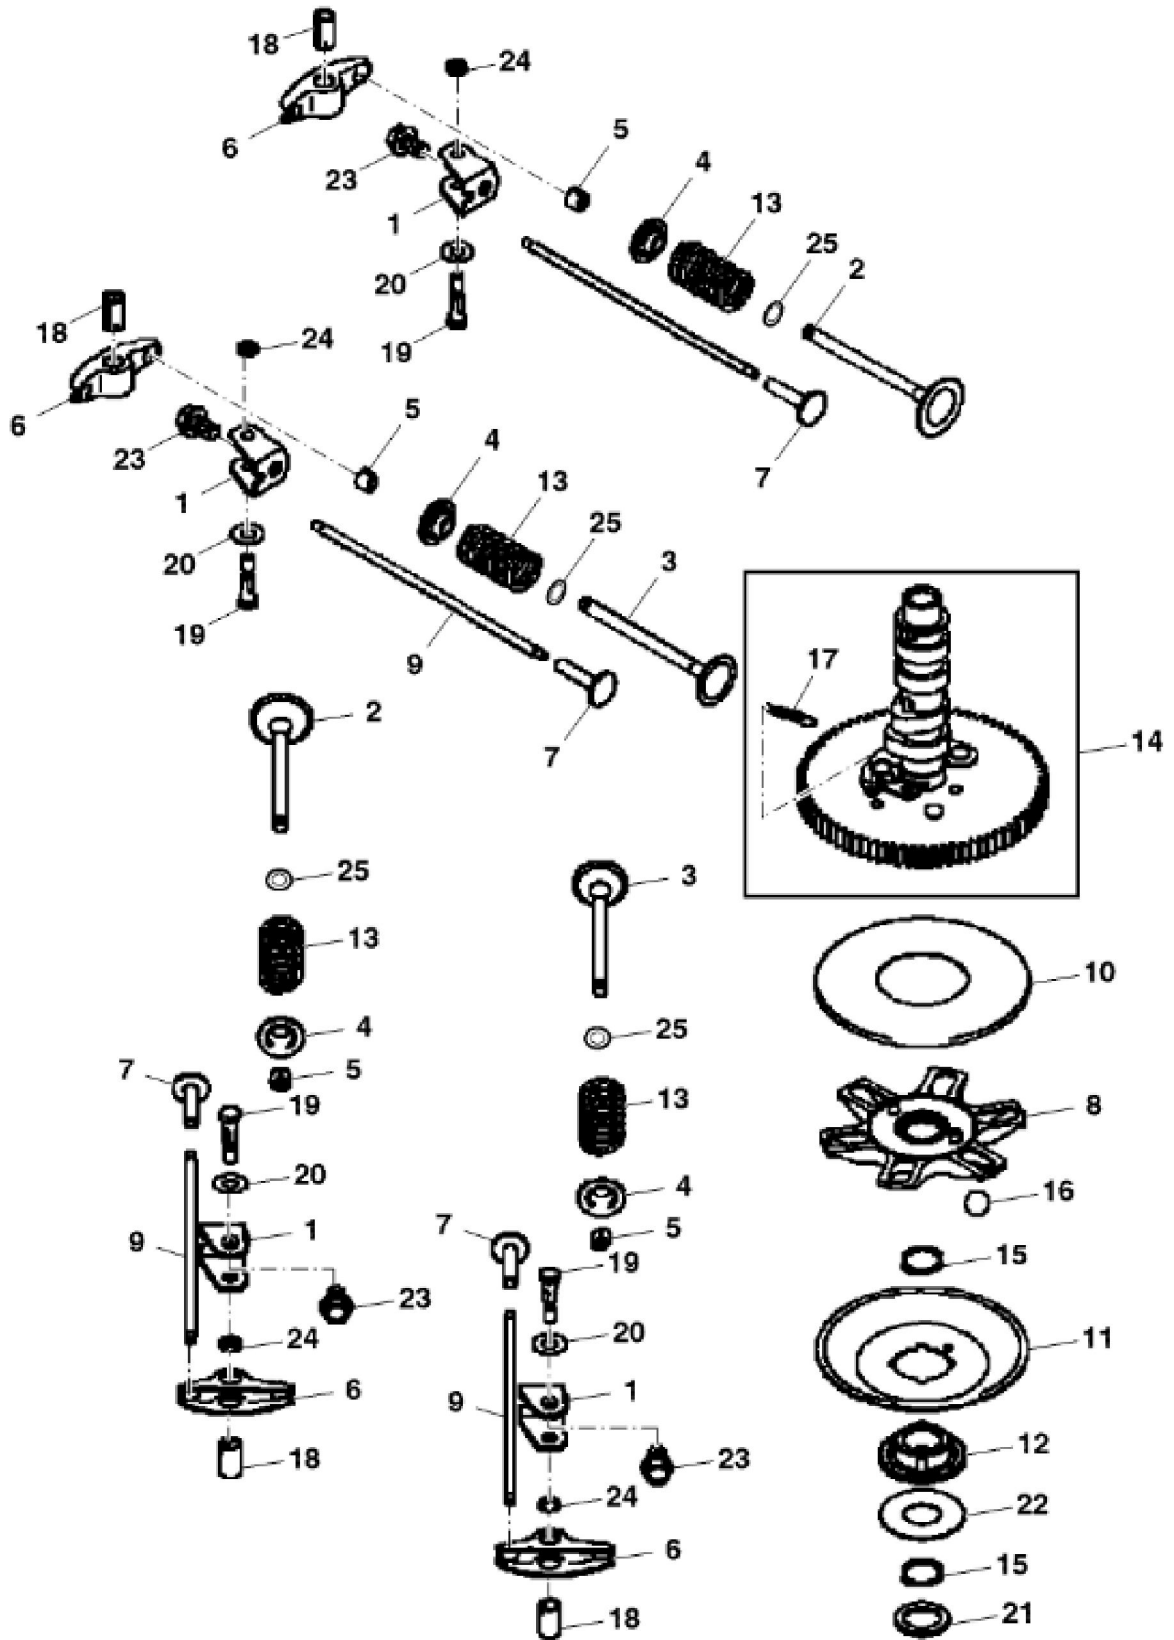

KEY	PART NO.	PART NAME	QTY	Serial No.	REMARKS	
1	MIA10825	GASOLINE ENGINE	1	____-020000	NLA; ORDER MIA11915; MARKED FX751V-AS04	
1	MIA11915	GASOLINE ENGINE	1	020001-____	NLA; ORDER MIA12053; MARKED FX751V-BS04	
1	MIA12053	GASOLINE ENGINE	1		NLA; ORDER MIA12162	
1	MIA12162	GASOLINE ENGINE	1		NLA; ORDER MIA12255	
1	MIA12255	GASOLINE ENGINE	1		MARKED FX801V-AS11R; ORDER MIA13101	
1	MIA13101	GASOLINE ENGINE	1		MARKED FX801V-BS11-R	
2	19H3693	SCREW	4		3/8" X 1-1/4"	

KEY	PART NO.	PART NAME	QTY	REMARKS	
28	MIU11779	BALL BEARING	1	ORDER MIU13981	
28	MIU13981	BALL BEARING	1		
29	M76104	O-RING	2		

MP42447

Suggest:

For more complete manuals. Please go to the home page.

<https://www.ebooklibonline.com>

KEY	PART NO.	PART NAME	QTY	REMARKS	
1	MIU11780	PISTON	2		
2	MIU11781	PISTON PIN	2		
3	MIA11247	PISTON RING KIT	2		
4	MIA11248	CRANKSHAFT	1		
5	MIA11249	CONNECTING ROD	2	ORDER MIA13083	
5	MIA13083	CONNECTING ROD	2		
6	MIU11782	SNAP RING	4	NLA; ORDER MIU13987	
6	MIU13987	SNAP RING	4		
7	M147310	BOLT	4	M7 X 35.2	