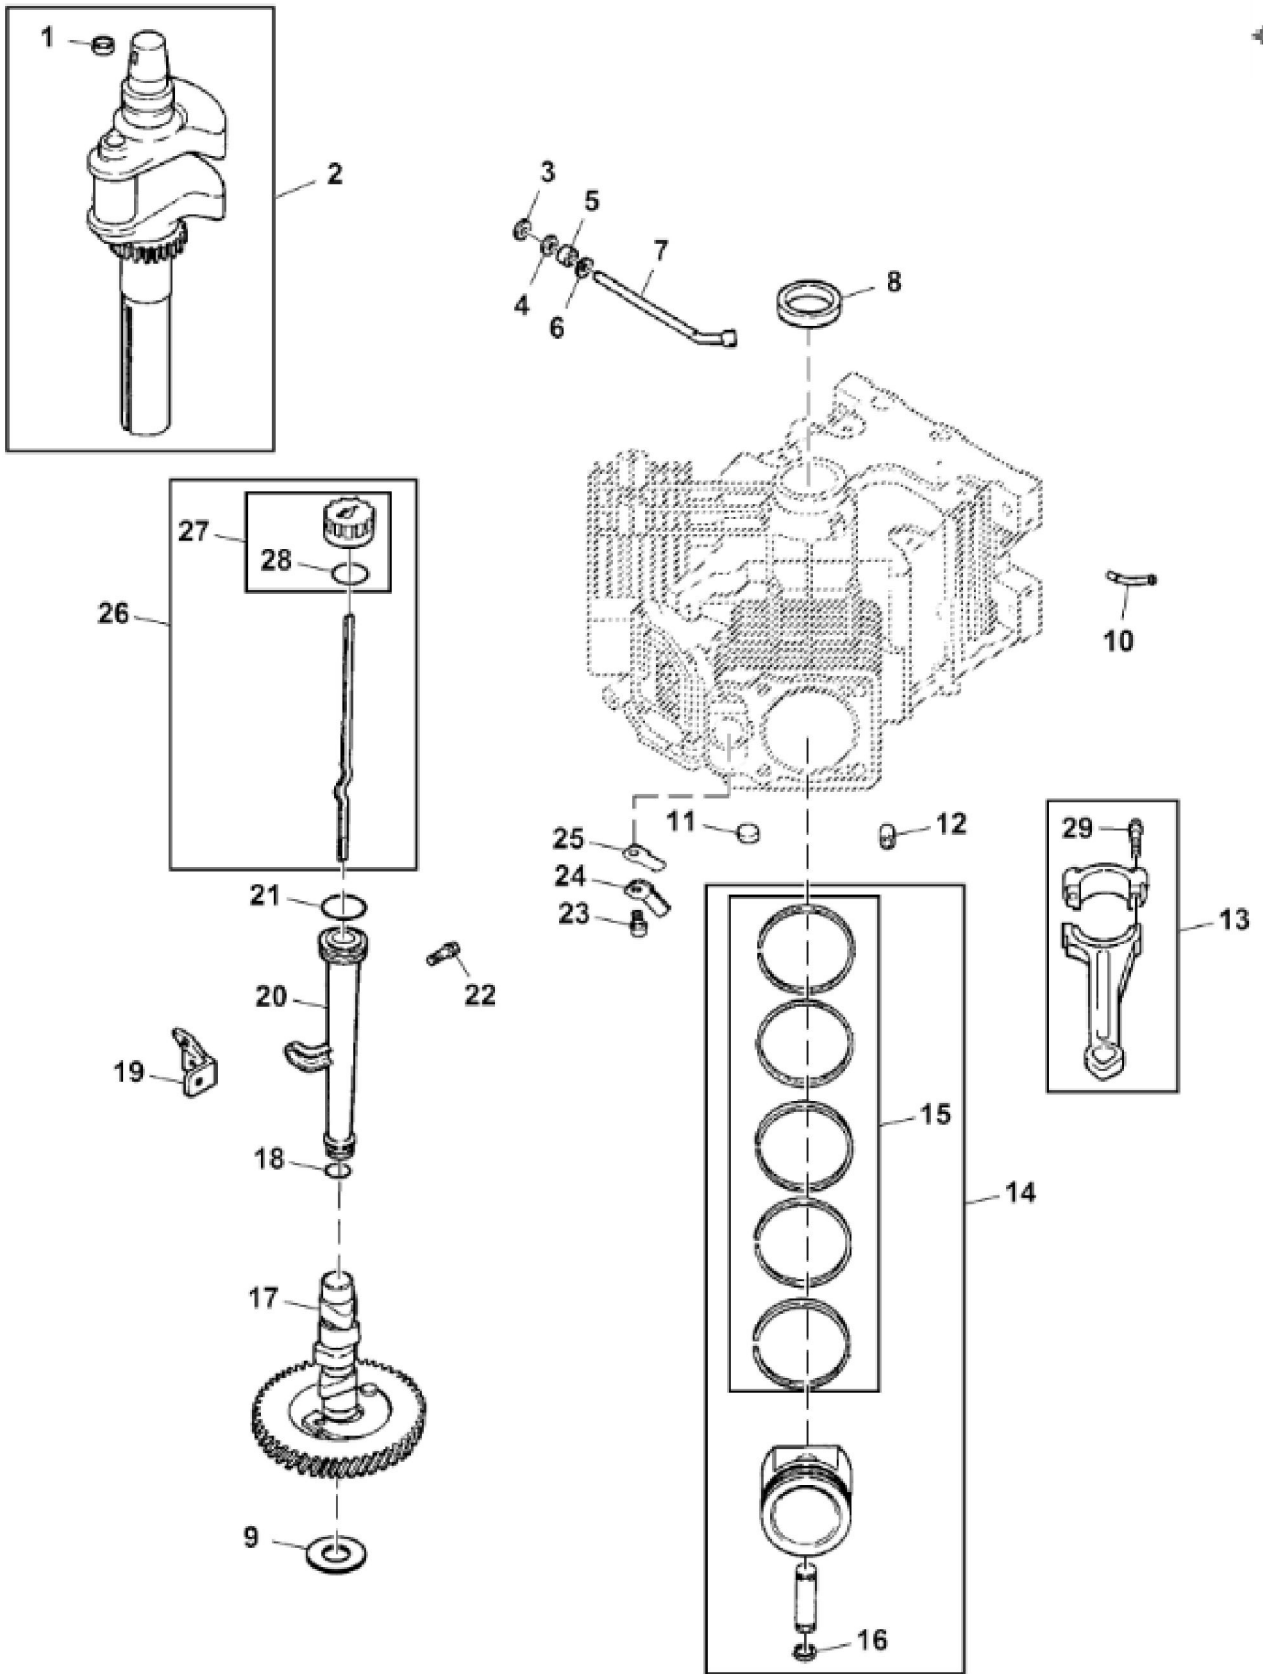

KEY	PART NO.	PART NAME	QTY	REMARKS
1	M76215	PLUG	1	
2	MIA12190	CRANKSHAFT	1	
3	M143941	SNAP RING	1	
4	M143936	WASHER	1	
5	M143970	SEAL	1	
6	M143939	WASHER	1	
7	M148328	SHAFT	1	Governor Cross
8	MIU11539	SEAL	1	
9	M93955	SOLID SHIM	1	
10	M134898	FITTING	1	
11	.....	PLUG	1	
12	MIU11251	DOWEL PIN	6	
13	MIU12971	CONNECTING ROD	2	ORDER MIU13923; SUB FOR M134452 OR MIU11256
13	MIU13923	CONNECTING ROD	2	ORDER MIA12812
13	MIA12812	CONNECTING ROD	1	
13	MIA11130	CONNECTING ROD	2	.25 MM (.010") US, (SUB FOR M134453 OR MIA10907)
14	MIA12584	PISTON KIT	2	OS-0.25 mm, SUB FOR MIA12194
14	MIA12192	PISTON KIT	2	USE WITH MIA11952; STD
14	MIA12193	PISTON KIT	2	OS-0.08 mm, USE WITH MIA11952 AND MIA13021
14	MIA12195	PISTON KIT	2	OS-0.50 mm, USE WITH MIA11952 AND MIA13021
14	MIA12800	PISTON REPLACEMENT KIT	2	USE WITH MIA12253 AND MIA13021; SUB FOR MIA12582; STD
14	MIA12583	PISTON KIT	2	OS-0.08 mm, USE WITH MIA12253
14	MIA12585	PISTON KIT	2	OS-0.05 mm, USE WITH MIA12253
14	MIA12823	PISTON KIT	2	OS-0.08 mm, USE WITH MIA13021
14	MIA12824	PISTON KIT	2	OS-0.25 mm, USE WITH MIA13021
14	MIA12825	PISTON KIT	2	OS-0.50 mm, USE WITH MIA13021
15	MIA11128	PISTON REPLACEMENT KIT	2	SUB FOR MIA11277
15	MIA11129	RING	2	
15	MIA11127	RING	2	
15	MIU13203	RING	2	OS-0.50 mm
16	M132341	RETAINER	2	
17	MIA12196	CAMSHAFT	1	
18	M92193	O-RING	1