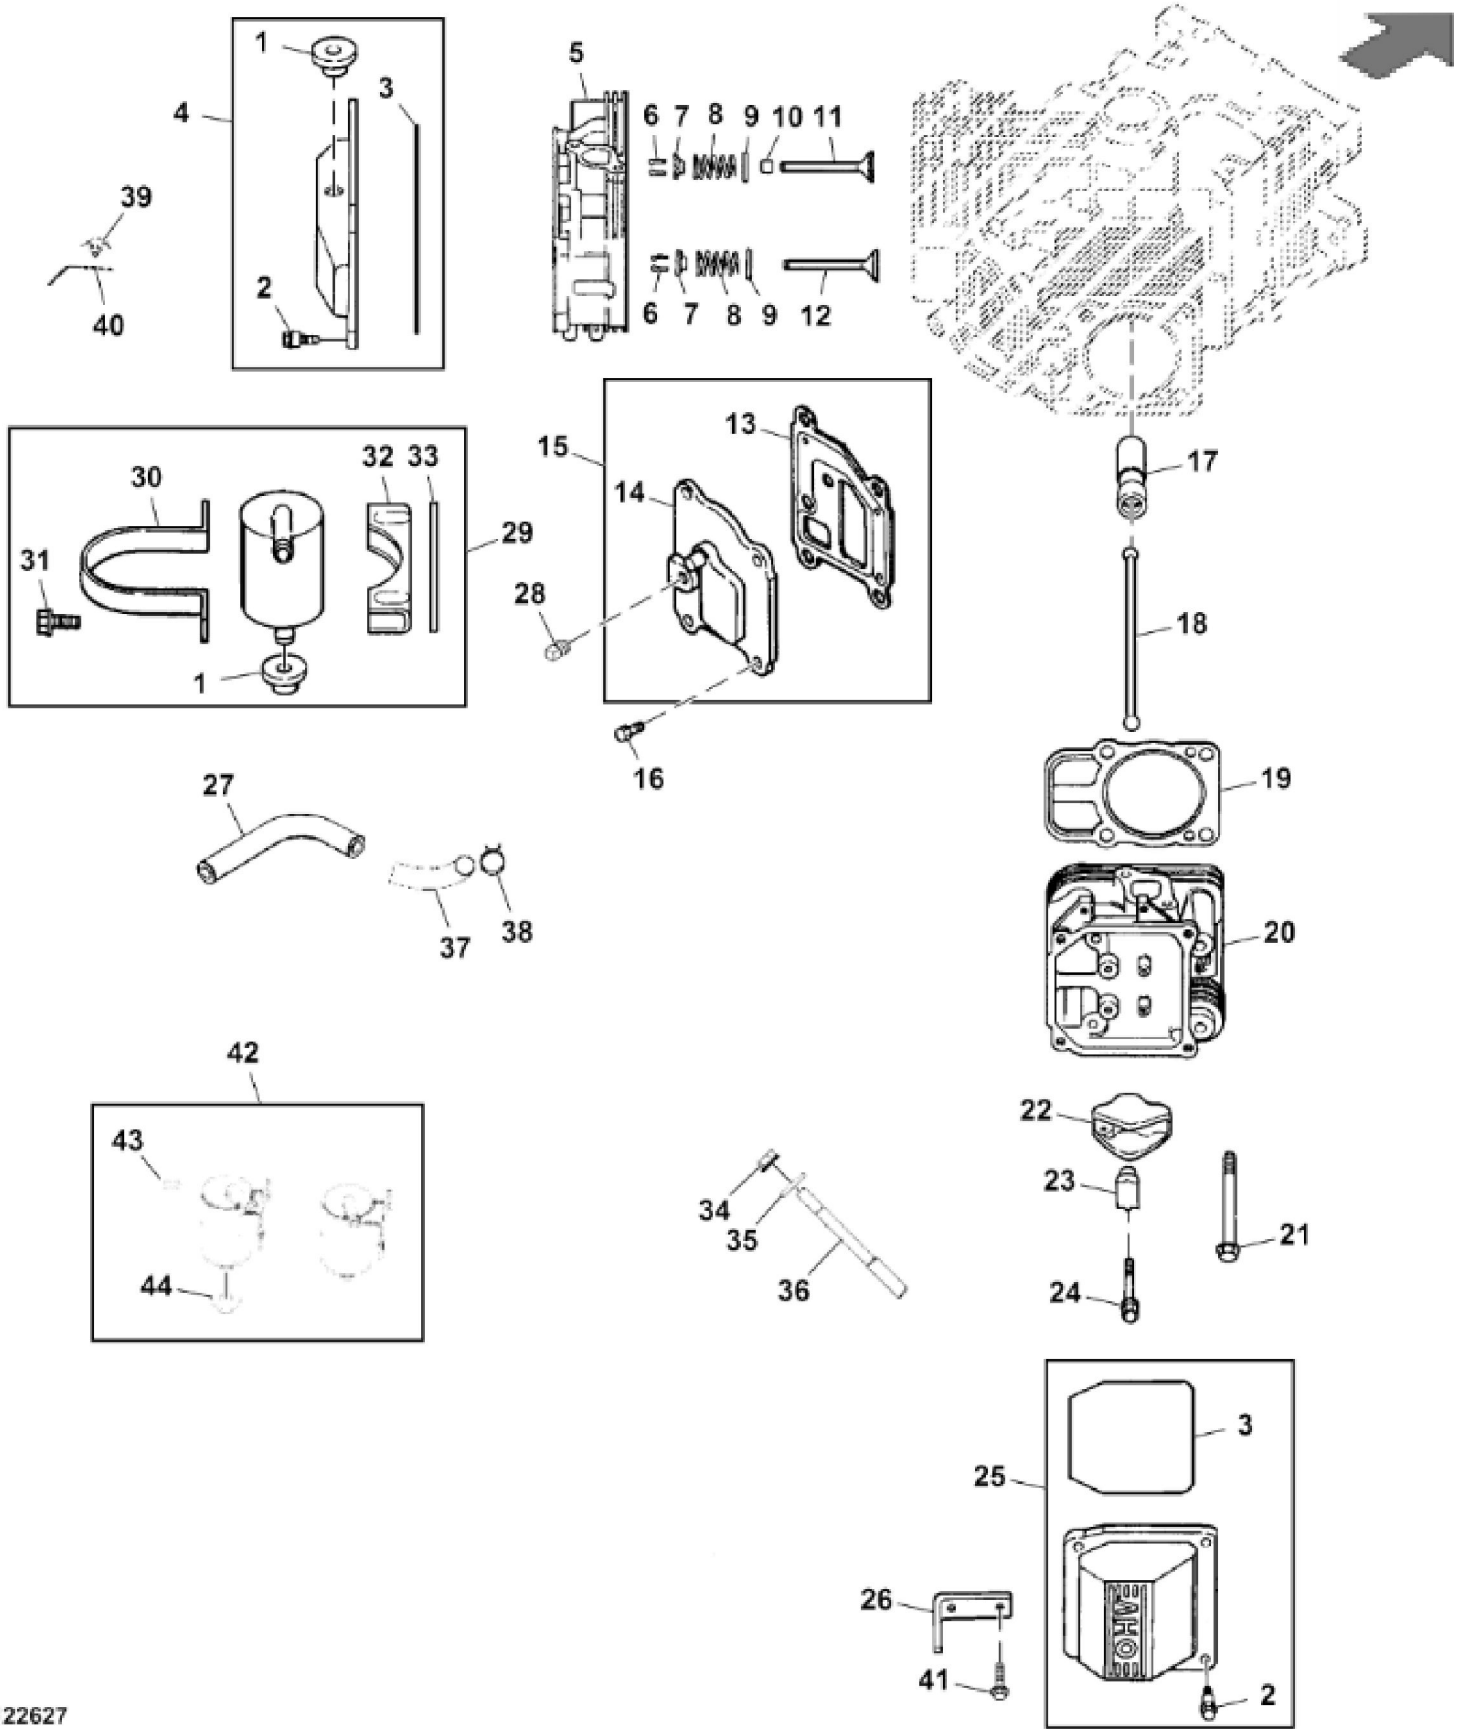

<https://www.ebooklibonline.com>

Hello dear friend!

Thank you very much for reading.

Enter the link into your browser.

The full manual is available for immediate download.

<https://www.ebooklibonline.com>

KEY	PART NO.	PART NAME	QTY	REMARKS
1	M148338	GROMMET	1	
2	M132402	SCREW	8	
3	MIU11443	O-RING	1	
4	AM134352	O-RING KIT	1	W/ Breather, RH
5	MIA12198	CYLINDER HEAD	1	USE WITH MIA11952 AND MIA12253
5	MIA12797	CYLINDER HEAD	1	USE WITH MIA13021
6	AM107043	RETAINER	4	2 Per Set
7	M92203	CAP	4	
8	M132352	SPRING	4	
9	M43123	RETAINER	4	
10	M146775	SEAL	2	ORDER MIU14137
10	MIU14137	SEAL	2	
11	M132353	INTAKE VALVE	2	STD
11	M132354	INTAKE VALVE	2	0.25 mm
12	M132355	EXHAUST VALVE	2	STD
12	M132356	EXHAUST VALVE	2	0.25 mm
13	MIU12491	GASKET	1	
14	MIU13277	COVER	1	
15	AM126260	BREATHER KIT	1	
16	37M7131	SCREW	4	M6 X 20
16	MIU14036	SCREW	4	
17	MIU13278	VALVE LIFTER	4	USE WITH MIA11952 AND MIA12253; Hydraulic
17	MIU14140	VALVE LIFTER	4	USE WITH MIA13021
18	M132357	PUSH ROD	4	
19	MIU13276	GASKET	2	
20	MIA12199	CYLINDER HEAD	1	USE WITH MIA11952 AND MIA12253
20	MIA12798	CYLINDER HEAD	1	USE WITH MIA13021
21	19M7811	SCREW	8	M10 X 90
22	M131133	ROCKER ARM	4	
23	MIU11263	PIVOT	4	
24	M120564	SCREW	4	
25	AM134290	COVER KIT	1	LH
26	MIU12948	STRAP	1	
27	MIU13212	BREATHER	1	
28	15H558	PIPE PLUG	1	1/8"

KEY	PART NO.	PART NAME	QTY	REMARKS
29	AM126265	KIT	1	ORDER MIA12725; Breather Separator
30	M134912	STRAP	1	
31	MIU14033	SCREW	2	
31	MIU12950	SCREW	2	
32	M134913	BRACKET	1	
33	M134914	SPACER	1	
34	M143944	NUT	4	
35	M143943	WASHER	8	
36	M143942	STUD	8	
37	MIU11933	SLEEVE	1	
38	MIU13214	HOSE CLAMP	1	
39	MIU13213	CLIP	1	
40	MIU13211	BRACKET	1	
41	37M7091	SCREW	1	M6 X 25
42	MIA12725	SEPARATOR KIT	1	
43	MIU12950	SCREW	2	
44	MIU13209	GROMMET	1	
45	MIU11303	LABEL	1	Not Illustrated
46	MIU14032	SCREW	1	Not Illustrated
47	MIU14027	SCREW	1	Not Illustrated
48	MIA10892	CYLINDER KIT	1	Not Illustrated
..	AM125389	VALVE TRAIN KIT	1	INCLUDES (4) M131133, (4) M132357 AND (4) MIU11263