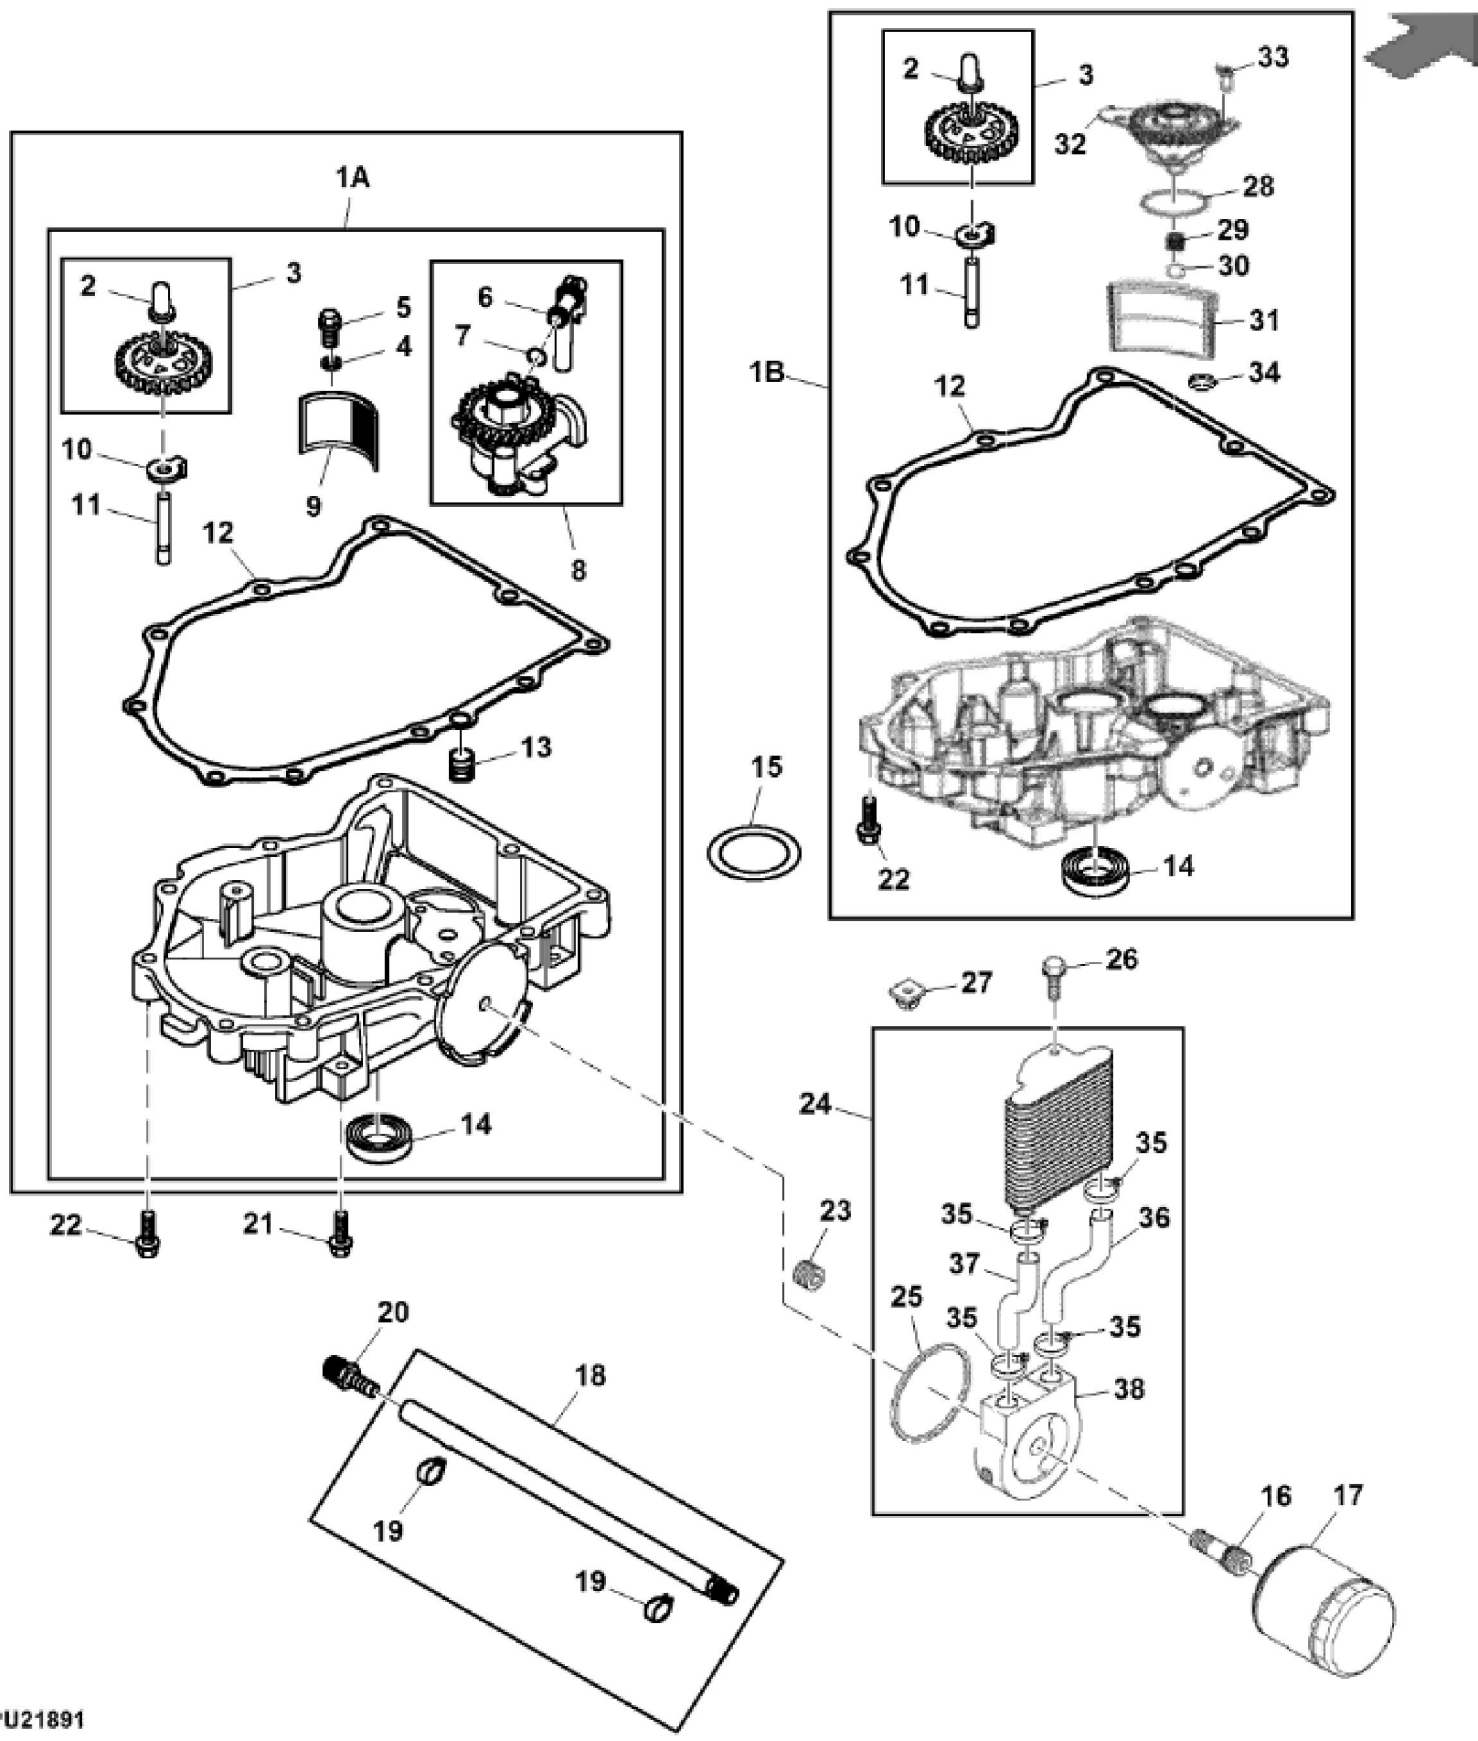

PU21889

KEY	PART NO.	PART NAME	QTY	REMARKS	
1	MIA11952	GASOLINE ENGINE	1	MARKED PS-ECV740-3011; ORDER MIA12253	
1	MIA12253	GASOLINE ENGINE	1	MARKED PS-ECV740-3019; ORDER MIA13021	
1	MIA13021	GASOLINE ENGINE	1	MARKED PS-ECV-740-3042	

KEY	PART NO.	PART NAME	QTY	REMARKS
1	M76215	PLUG	1	
2	MIA12190	CRANKSHAFT	1	
3	M143941	SNAP RING	1	
4	M143936	WASHER	1	
5	M143970	SEAL	1	
6	M143939	WASHER	1	
7	M148328	SHAFT	1	Governor Cross
8	MIU11539	SEAL	1	
9	M93955	SOLID SHIM	1	
10	M134898	FITTING	1	
11	PLUG	1	
12	MIU11251	DOWEL PIN	6	
13	MIU12971	CONNECTING ROD	2	ORDER MIU13923; SUB FOR M134452 OR MIU11256
13	MIU13923	CONNECTING ROD	2	ORDER MIA12812
13	MIA12812	CONNECTING ROD	1	
13	MIA11130	CONNECTING ROD	2	.25 MM (.010") US, (SUB FOR M134453 OR MIA10907)
14	MIA12584	PISTON KIT	2	OS-0.25 mm, SUB FOR MIA12194
14	MIA12192	PISTON KIT	2	USE WITH MIA11952; STD
14	MIA12193	PISTON KIT	2	OS-0.08 mm, USE WITH MIA11952 AND MIA13021
14	MIA12195	PISTON KIT	2	OS-0.50 mm, USE WITH MIA11952 AND MIA13021
14	MIA12800	PISTON REPLACEMENT KIT	2	USE WITH MIA12253 AND MIA13021; SUB FOR MIA12582; STD
14	MIA12583	PISTON KIT	2	OS-0.08 mm, USE WITH MIA12253
14	MIA12585	PISTON KIT	2	OS-0.05 mm, USE WITH MIA12253
14	MIA12823	PISTON KIT	2	OS-0.08 mm, USE WITH MIA13021
14	MIA12824	PISTON KIT	2	OS-0.25 mm, USE WITH MIA13021
14	MIA12825	PISTON KIT	2	OS-0.50 mm, USE WITH MIA13021
15	MIA11128	PISTON REPLACEMENT KIT	2	SUB FOR MIA11277
15	MIA11129	RING	2	
15	MIA11127	RING	2	
15	MIU13203	RING	2	OS-0.50 mm
16	M132341	RETAINER	2	
17	MIA12196	CAMSHAFT	1	
18	M92193	O-RING	1	

Thank you so much for reading

KEY	PART NO.	PART NAME	QTY	REMARKS	
19	M134901	BRACKET	1		
20	MIU11957	TUBE	1		
21	M92194	O-RING	1		
22	MIU14033	SCREW	1		
22	MIU11902	SCREW	1		
23	M93483	SCREW	2		
23	M138311	SCREW	2		
24	M134899	RETAINER	2		
25	M134900	BREATHER	2		
26	AM126257	DIPSTICK	1		
27	AM124450	CAP KIT	1		
28	M148124	O-RING	1		
29	MIA12826	PISTON	4		