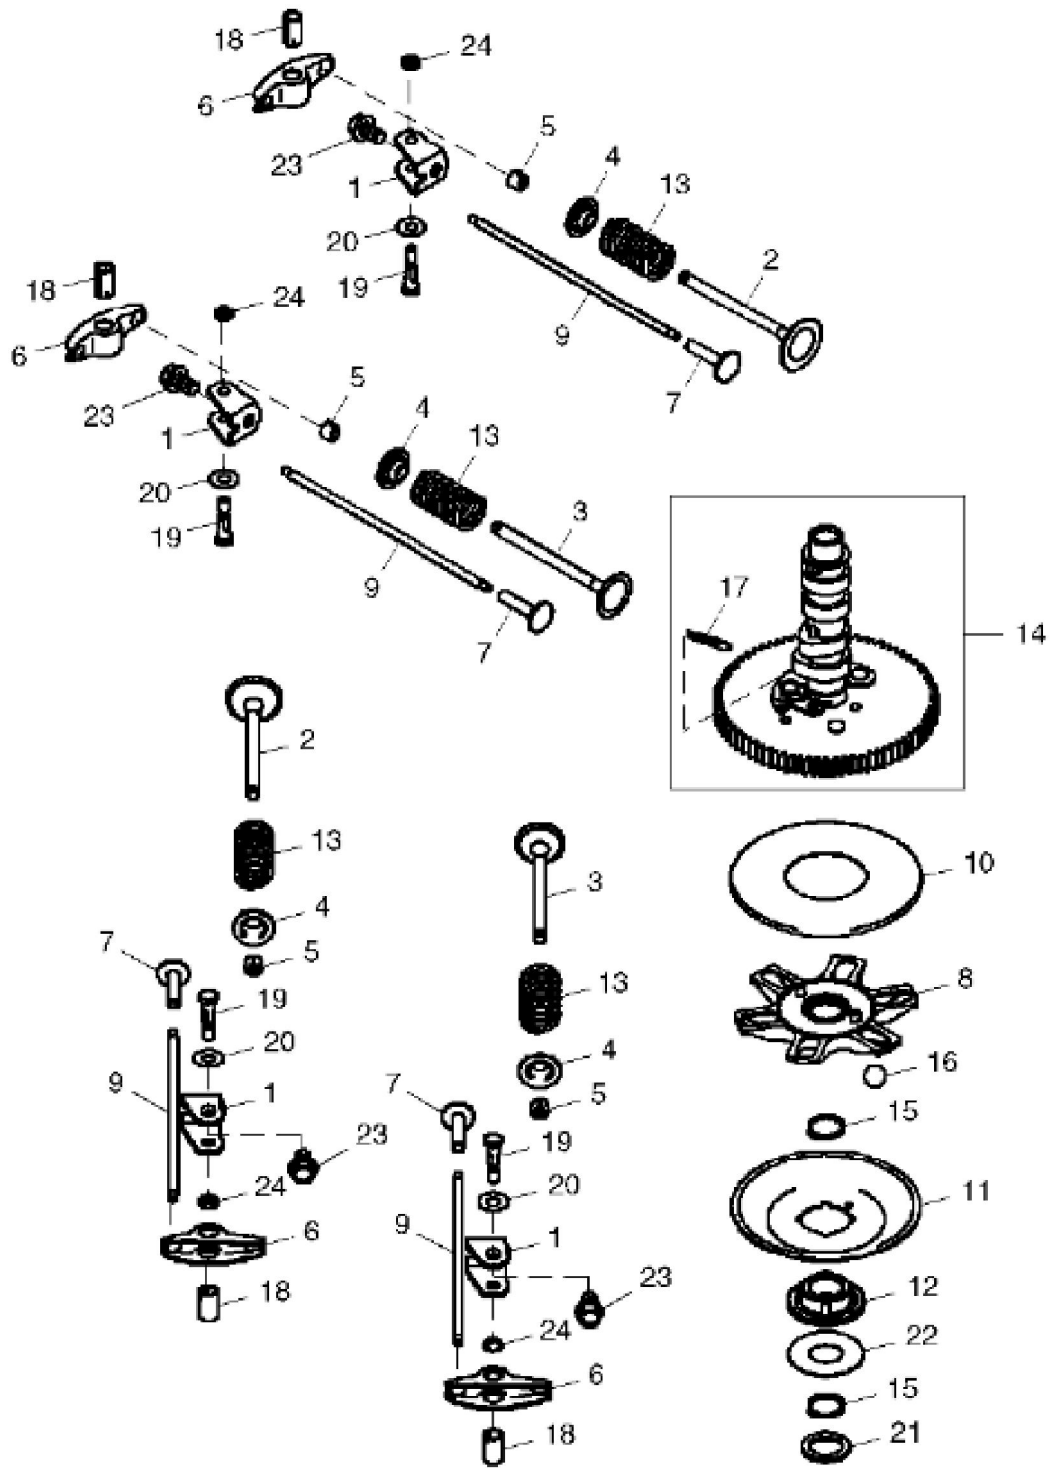

PU19257

KEY	PART NO.	PART NAME	QTY	REMARKS	
1	MIA12252	GASOLINE ENGINE	1	MARKED FX730V-AS20R; Gas	
2	19H3693	SCREW	4	3/8" X 1-1/4"	
3	R97021	CLAMP	1		
4	TCU27100	HOSE	1		
5	24M7178	WASHER	3	10.500 X 30 X 2.500 mm	
6	TCU24263	CAP SCREW	1		

KEY	PART NO.	PART NAME	QTY	REMARKS	
34	24M7178	WASHER	4	10.500 X 30 X 2.500 mm	

MP42447

**Suggest:**

**For more complete manuals. Please go to the home page.**

**<https://www.ebooklibonline.com>**

**If the above button click is invalid. Please download this document first, and then click the above link to download the complete manual.**

**Thank you so much for reading**

KEY	PART NO.	PART NAME	QTY	REMARKS	
1	MIU12403	PISTON	2	STD	
1	MIU12407	PISTON	2		
2	MIU13270	PISTON PIN	2		
3	MIU12405	PISTON RING KIT	2	STD	
3	MIU12406	PISTON RING KIT	1		
4	MIU12492	CRANKSHAFT	1		
5	MIA11615	CONNECTING ROD	2		
6	MIU12408	SNAP RING	4		
7	M146763	BOLT	4		