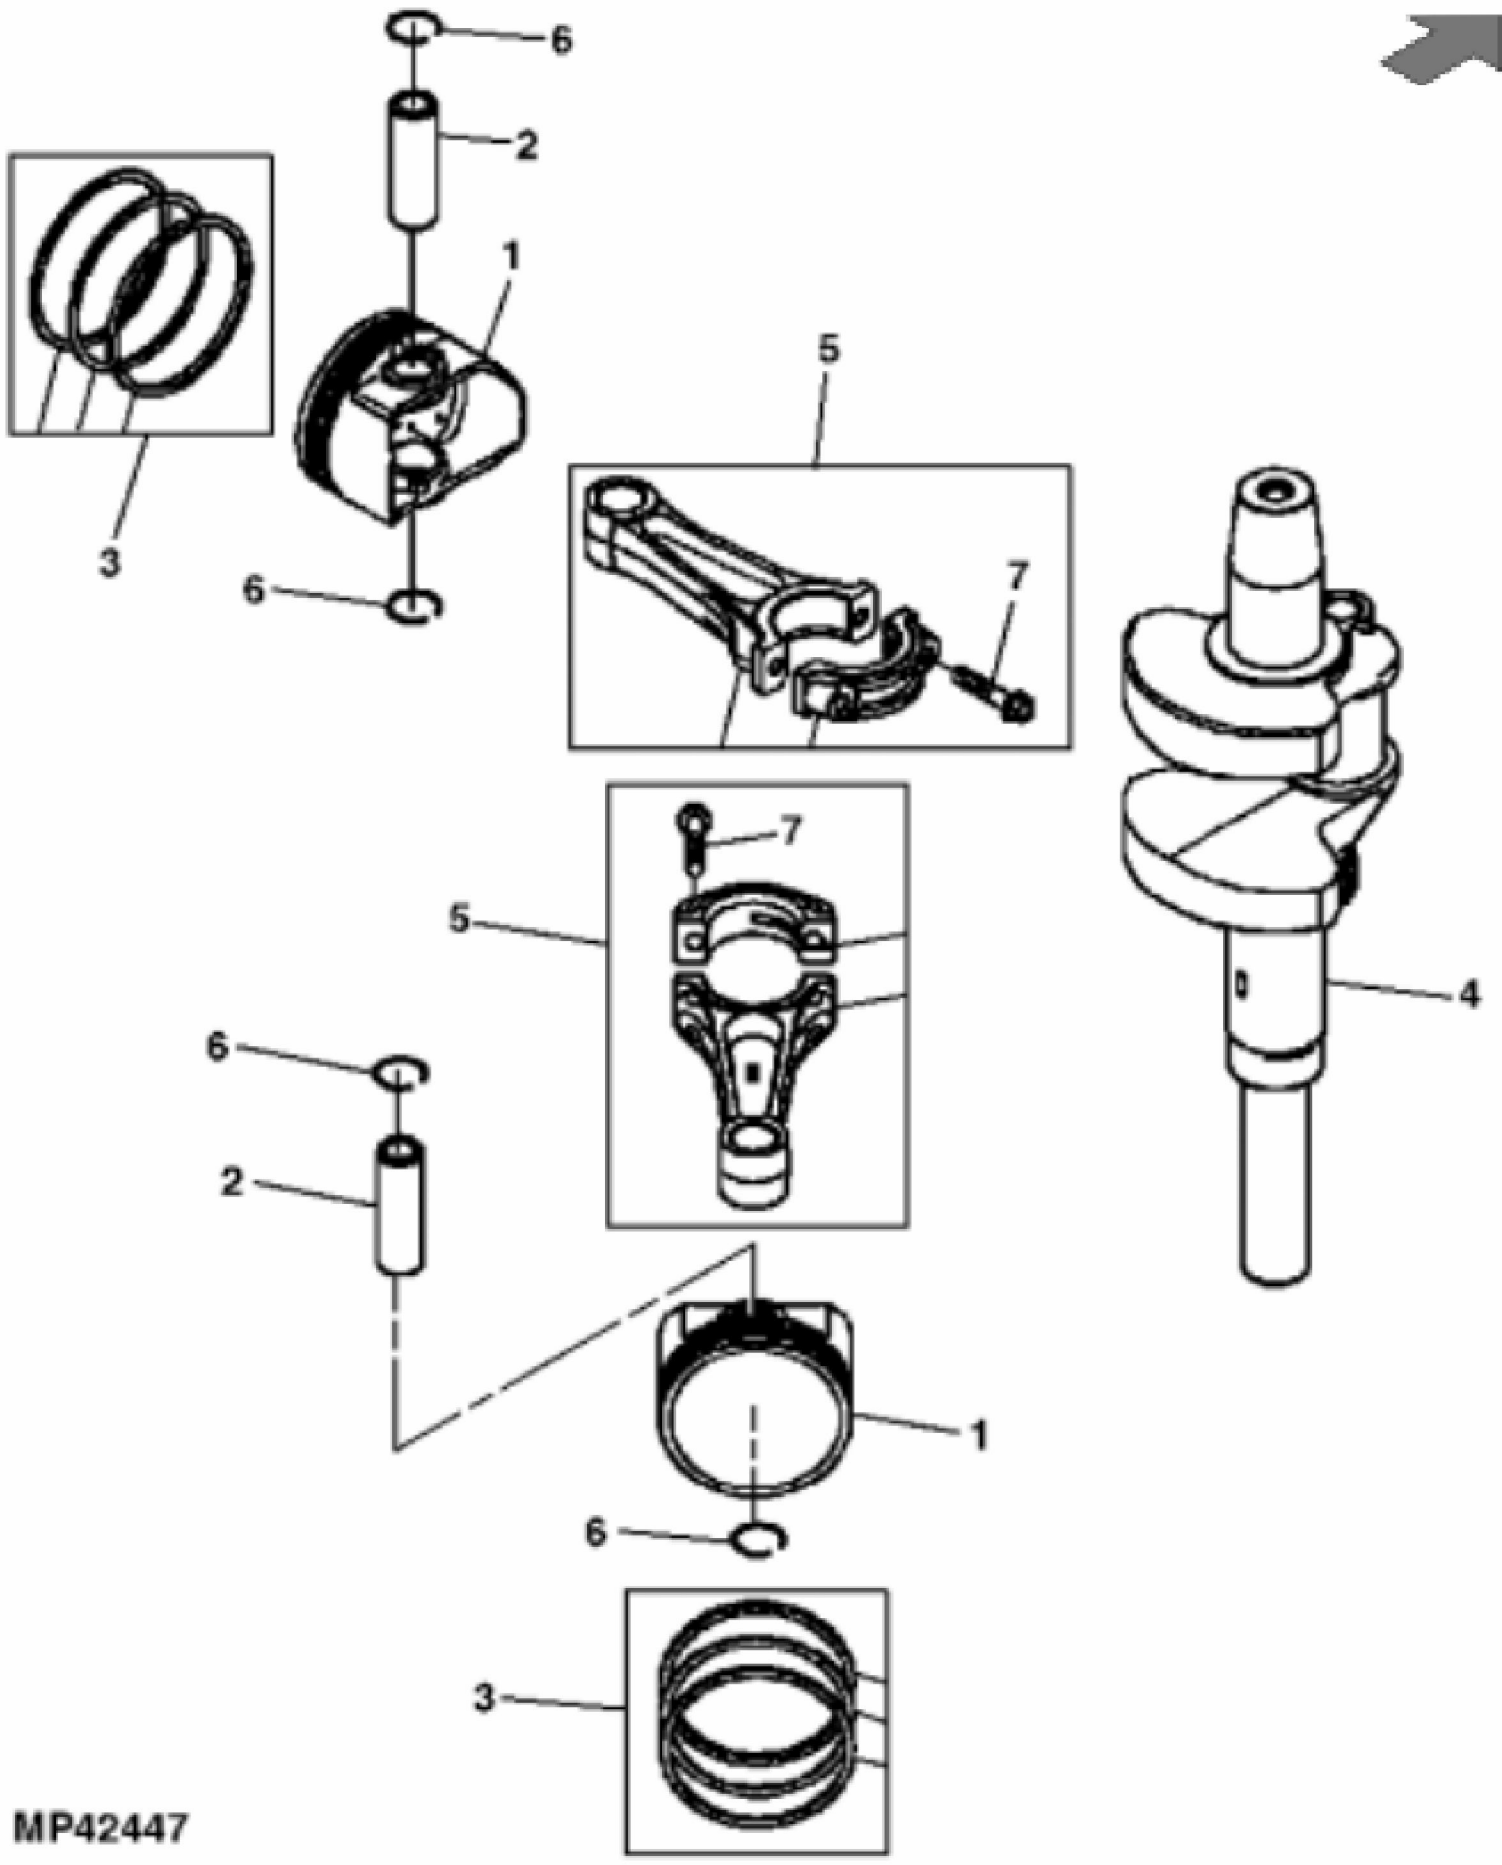

PU19257

KEY	PART NO.	PART NAME	QTY	REMARKS	
1	MIA12252	GASOLINE ENGINE	1	MARKED FX730V-AS20R; Gas	
2	19H3693	SCREW	4	3/8" X 1-1/4"	
3	R97021	CLAMP	1		
4	TCU27100	HOSE	1		
5	24M7178	WASHER	3	10.500 X 30 X 2.500 mm	
6	TCU24263	CAP SCREW	1		

PU20077

John Deere > Turf And Utility >TRACTOR, LAWN AND GARDEN >Z920R - TRACTOR, LAWN AND GARDEN >Z920R ZTrak R Series Mower >20 ENGINE TCM12337 >ST744520 - CYLINDER HEAD AND CRANKCASE

KEY	PART NO.	PART NAME	QTY	REMARKS
1	MIU11325	BOLT	6	
2	MIU12397	COVER	1	Breather
3	MIU12395	GASKET	1	
4	MIU12398	PIPE	1	Breather
5	21M7244	SCREW	1	M4 X 8
6	MIU13821	PLATE	1	Breather
7	MIU11769	VALVE	1	Breather
8	M149281	SEAL	1	
9	19M7863	SCREW	10	M6 X 25
10	MIU13778	CASE	1	Rocker
11	MIU12394	GASKET	2	
12	M138389	SEAL	4	
13	MIU12209	BOLT	6	
14	MIU11776	BOLT	4	
15	MIU12390	CYLINDER HEAD	1	No. 1
16	M74252	PIN	6	
17	MIU12396	GASKET	2	
18	MIU12726	STUD	4	
19	MIA12337	CRANKCASE	1	
20	MIU13767	ADAPTER FITTING	1	
21	M76104	O-RING	2	
22	MIU14507	PIPE	1	SUB FOR MIU11770
23	M74252	PIN	6	
24	MIU13011	COVER	1	ORDER MIA12754
24	MIA12754	CRANKCASE	1	INCLUDES (1)MIU12401, (2) MIU14001 and (1)M123645;Kit
25	M151774	SEAL	1	
26	MIU12401	PLUG	1	
27	19M8319	SCREW	10	M8 X 50
28	M123645	DRAIN PLUG	1	
29	MIU12400	SEAL	1	
30	MIU14001	PLUG	2	
31	MIU12391	CYLINDER HEAD	1	No. 2
32	MIU14499	COVER	1	SUB FOR MIU13779; Rocker
33	19H3693	SCREW	4	3/8" X 1-1/4", SUB FOR TCU39256;Mounting

KEY	PART NO.	PART NAME	QTY	REMARKS	
34	24M7178	WASHER	4	10.500 X 30 X 2.500 mm	

MP42447

**Suggest:**

**For more complete manuals. Please go to the home page.**

**<https://www.ebooklibonline.com>**

**If the above button click is invalid. Please download this document first, and then click the above link to download the complete manual.**