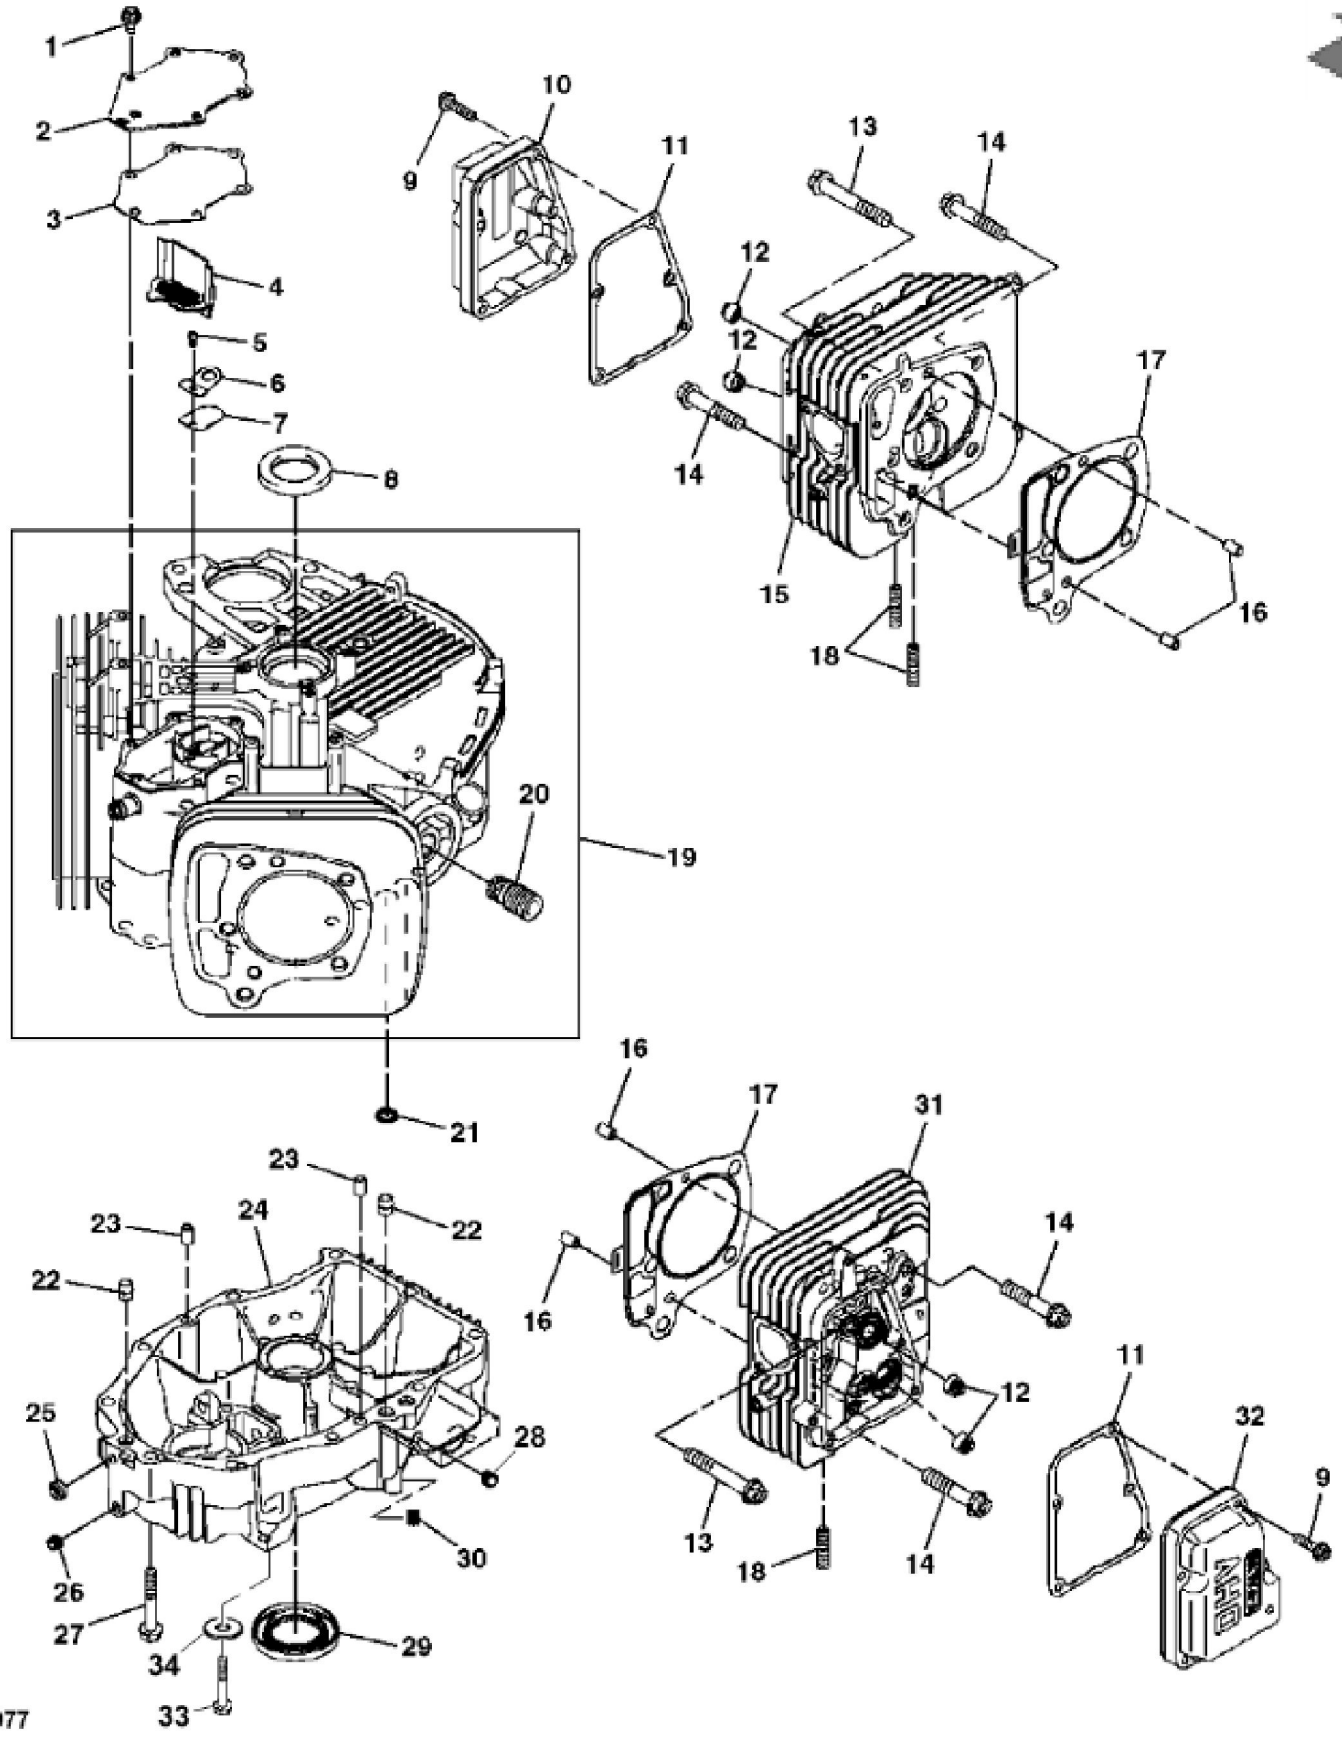

PU19257

KEY	PART NO.	PART NAME	QTY	REMARKS	
1	MIA12252	GASOLINE ENGINE	1	MARKED FX730V-AS20R; Gas	
2	19H3693	SCREW	4	3/8" X 1-1/4"	
3	R97021	CLAMP	1		
4	TCU27100	HOSE	1		
5	24M7178	WASHER	3	10.500 X 30 X 2.500 mm	
6	TCU24263	CAP SCREW	1		

PU20077

John Deere > Turf And Utility >TRACTOR, LAWN AND GARDEN >Z920R - TRACTOR, LAWN AND GARDEN >Z920R ZTrak R Series Mower >20 ENGINE TCM12337 >ST744520 - CYLINDER HEAD AND CRANKCASE

KEY	PART NO.	PART NAME	QTY	REMARKS
1	MIU11325	BOLT	6	
2	MIU12397	COVER	1	Breather
3	MIU12395	GASKET	1	
4	MIU12398	PIPE	1	Breather
5	21M7244	SCREW	1	M4 X 8
6	MIU13821	PLATE	1	Breather
7	MIU11769	VALVE	1	Breather
8	M149281	SEAL	1	
9	19M7863	SCREW	10	M6 X 25
10	MIU13778	CASE	1	Rocker
11	MIU12394	GASKET	2	
12	M138389	SEAL	4	
13	MIU12209	BOLT	6	
14	MIU11776	BOLT	4	
15	MIU12390	CYLINDER HEAD	1	No. 1
16	M74252	PIN	6	
17	MIU12396	GASKET	2	
18	MIU12726	STUD	4	
19	MIA12337	CRANKCASE	1	
20	MIU13767	ADAPTER FITTING	1	
21	M76104	O-RING	2	
22	MIU14507	PIPE	1	SUB FOR MIU11770
23	M74252	PIN	6	
24	MIU13011	COVER	1	ORDER MIA12754
24	MIA12754	CRANKCASE	1	INCLUDES (1)MIU12401, (2) MIU14001 and (1)M123645;Kit
25	M151774	SEAL	1	
26	MIU12401	PLUG	1	
27	19M8319	SCREW	10	M8 X 50
28	M123645	DRAIN PLUG	1	
29	MIU12400	SEAL	1	
30	MIU14001	PLUG	2	
31	MIU12391	CYLINDER HEAD	1	No. 2
32	MIU14499	COVER	1	SUB FOR MIU13779; Rocker
33	19H3693	SCREW	4	3/8" X 1-1/4", SUB FOR TCU39256;Mounting

KEY	PART NO.	PART NAME	QTY	REMARKS	
34	24M7178	WASHER	4	10.500 X 30 X 2.500 mm	

MP42447

**Suggest:**

**For more complete manuals. Please go to the home page.**

**<https://www.ebooklibonline.com>**

**If the above button click is invalid. Please download this document first, and then click the above link to download the complete manual.**