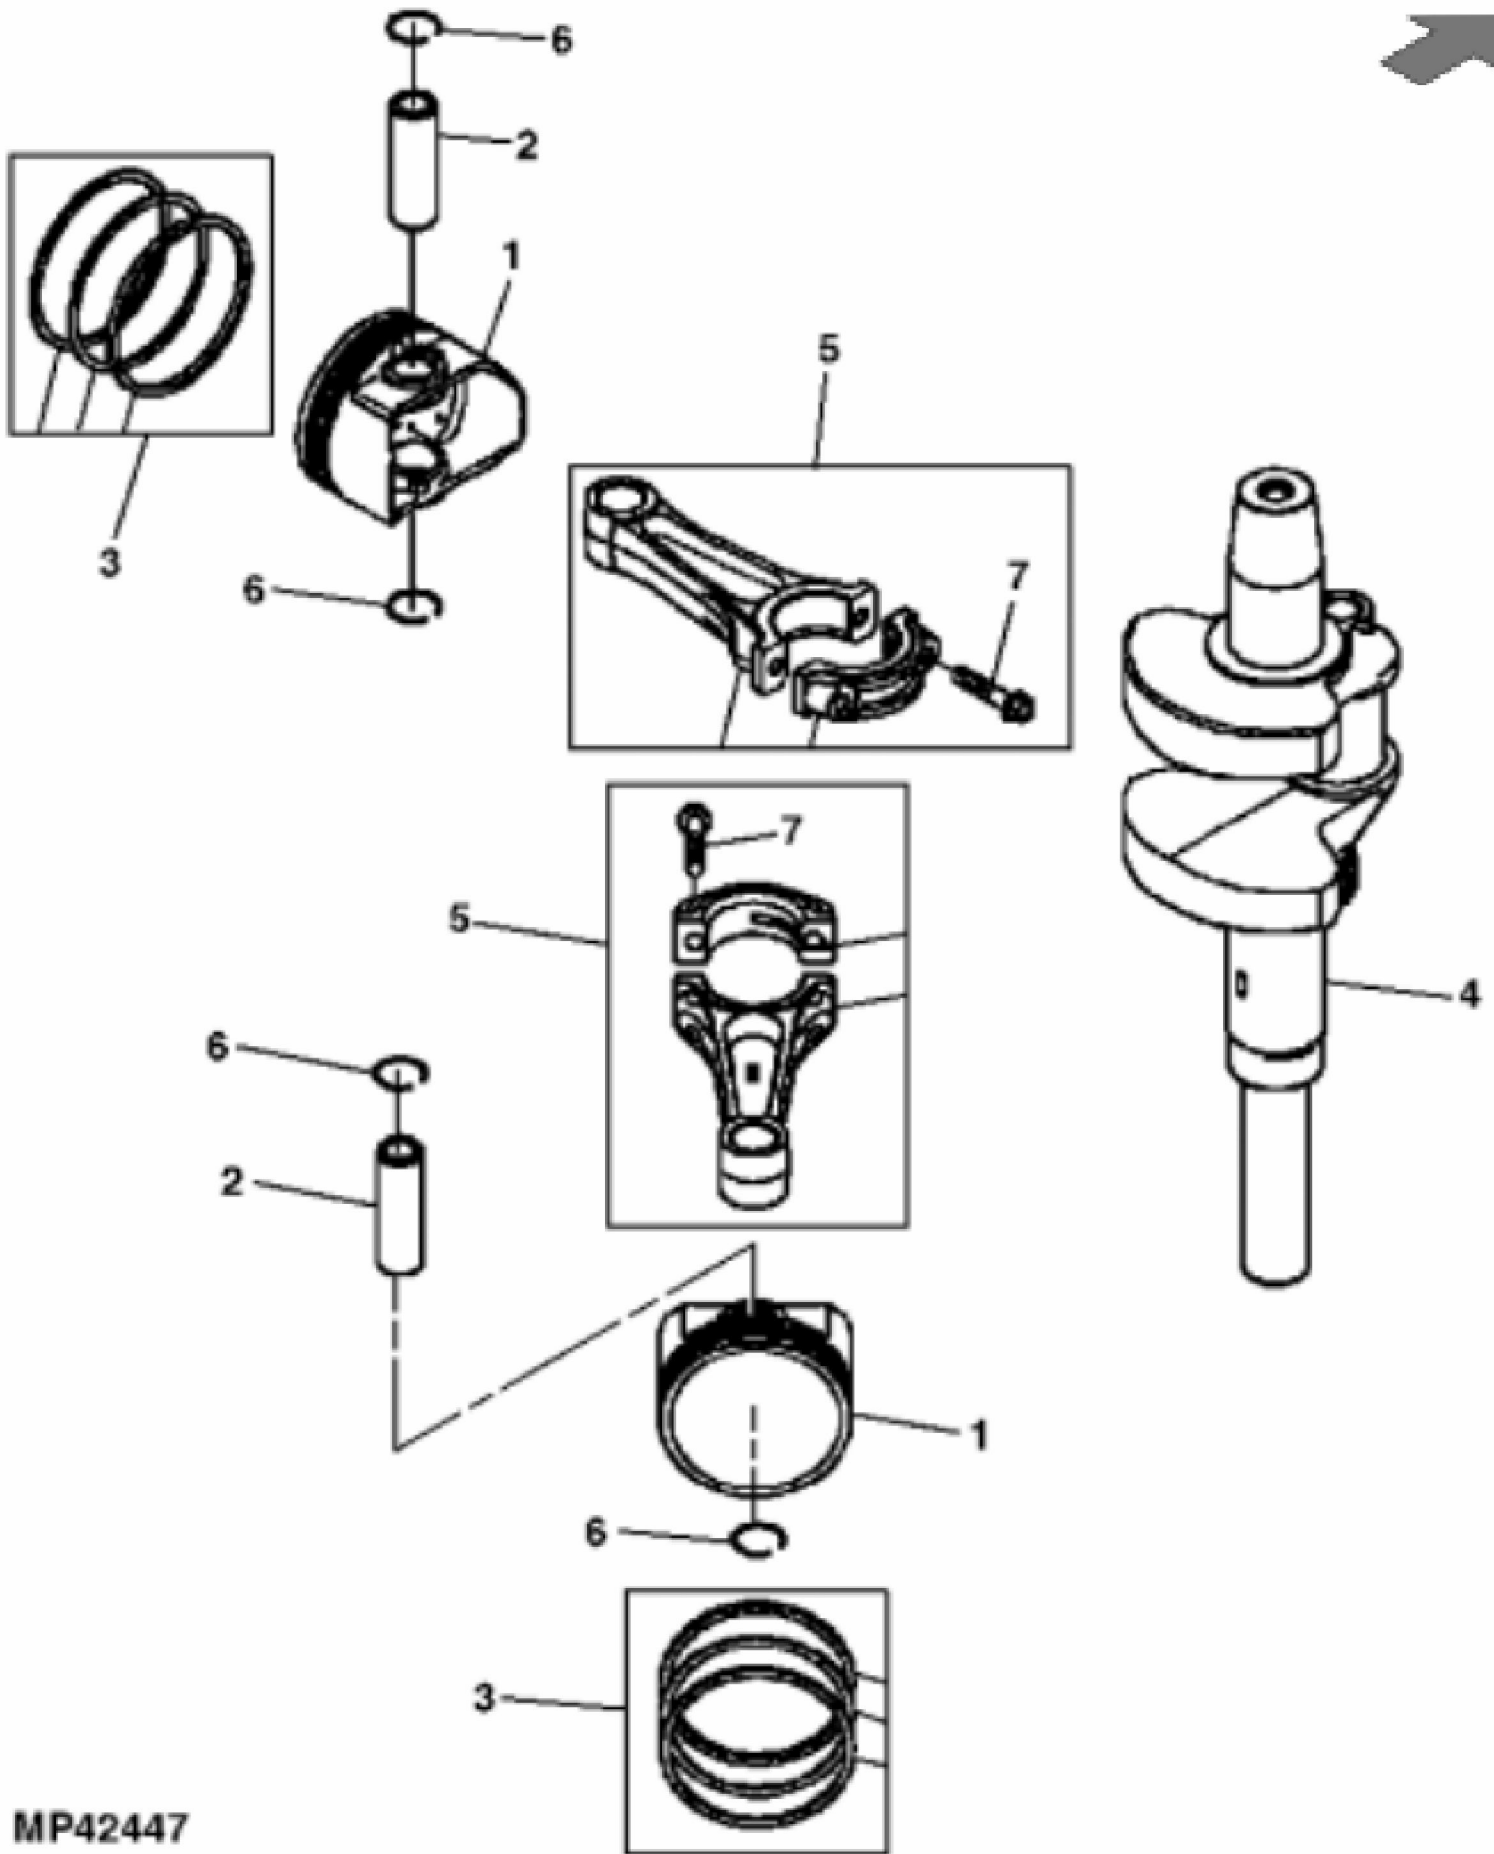

PU19257

KEY	PART NO.	PART NAME	QTY	REMARKS	
1	MIA12252	GASOLINE ENGINE	1	MARKED FX730V-AS20R; Gas	
2	19H3693	SCREW	4	3/8" X 1-1/4"	
3	R97021	CLAMP	1		
4	TCU27100	HOSE	1		
5	24M7178	WASHER	3	10.500 X 30 X 2.500 mm	
6	TCU24263	CAP SCREW	1		

John Deere > Turf And Utility >TRACTOR, LAWN AND GARDEN >Z920M - TRACTOR, LAWN AND GARDEN >Z920M ZTrak M Series Mower >20 ENGINE TCM12337 >ST744520 - CYLINDER HEAD AND CRANKCASE

KEY	PART NO.	PART NAME	QTY	REMARKS
1	MIU11325	BOLT	6	
2	MIU12397	COVER	1	Breather
3	MIU12395	GASKET	1	
4	MIU12398	PIPE	1	Breather
5	21M7244	SCREW	1	M4 X 8
6	MIU13821	PLATE	1	Breather
7	MIU11769	VALVE	1	Breather
8	M149281	SEAL	1	
9	19M7863	SCREW	10	M6 X 25
10	MIU13778	CASE	1	Rocker
11	MIU12394	GASKET	2	
12	M138389	SEAL	4	
13	MIU12209	BOLT	6	
14	MIU11776	BOLT	4	
15	MIU12390	CYLINDER HEAD	1	No. 1
16	M74252	PIN	6	
17	MIU12396	GASKET	2	
18	MIU12726	STUD	4	
19	MIA12337	CRANKCASE	1	
20	MIU13767	ADAPTER FITTING	1	
21	M76104	O-RING	2	
22	MIU14507	PIPE	1	SUB FOR MIU11770
23	M74252	PIN	6	
24	MIU13011	COVER	1	ORDER MIA12754
24	MIA12754	CRANKCASE	1	INCLUDES (1)MIU12401, (2) MIU14001 and (1)M123645;Kit
25	M151774	SEAL	1	
26	MIU12401	PLUG	1	
27	19M8319	SCREW	10	M8 X 50
28	M123645	DRAIN PLUG	1	
29	MIU12400	SEAL	1	
30	MIU14001	PLUG	2	
31	MIU12391	CYLINDER HEAD	1	No. 2
32	MIU14499	COVER	1	SUB FOR MIU13779; Rocker
33	19H3693	SCREW	4	3/8" X 1-1/4", SUB FOR TCU39256;Mounting

KEY	PART NO.	PART NAME	QTY	REMARKS	
34	24M7178	WASHER	4	10.500 X 30 X 2.500 mm	

MP42447

**Suggest:**

**For more complete manuals. Please go to the home page.**

**<https://www.ebooklibonline.com>**

**If the above button click is invalid. Please download this document first, and then click the above link to download the complete manual.**