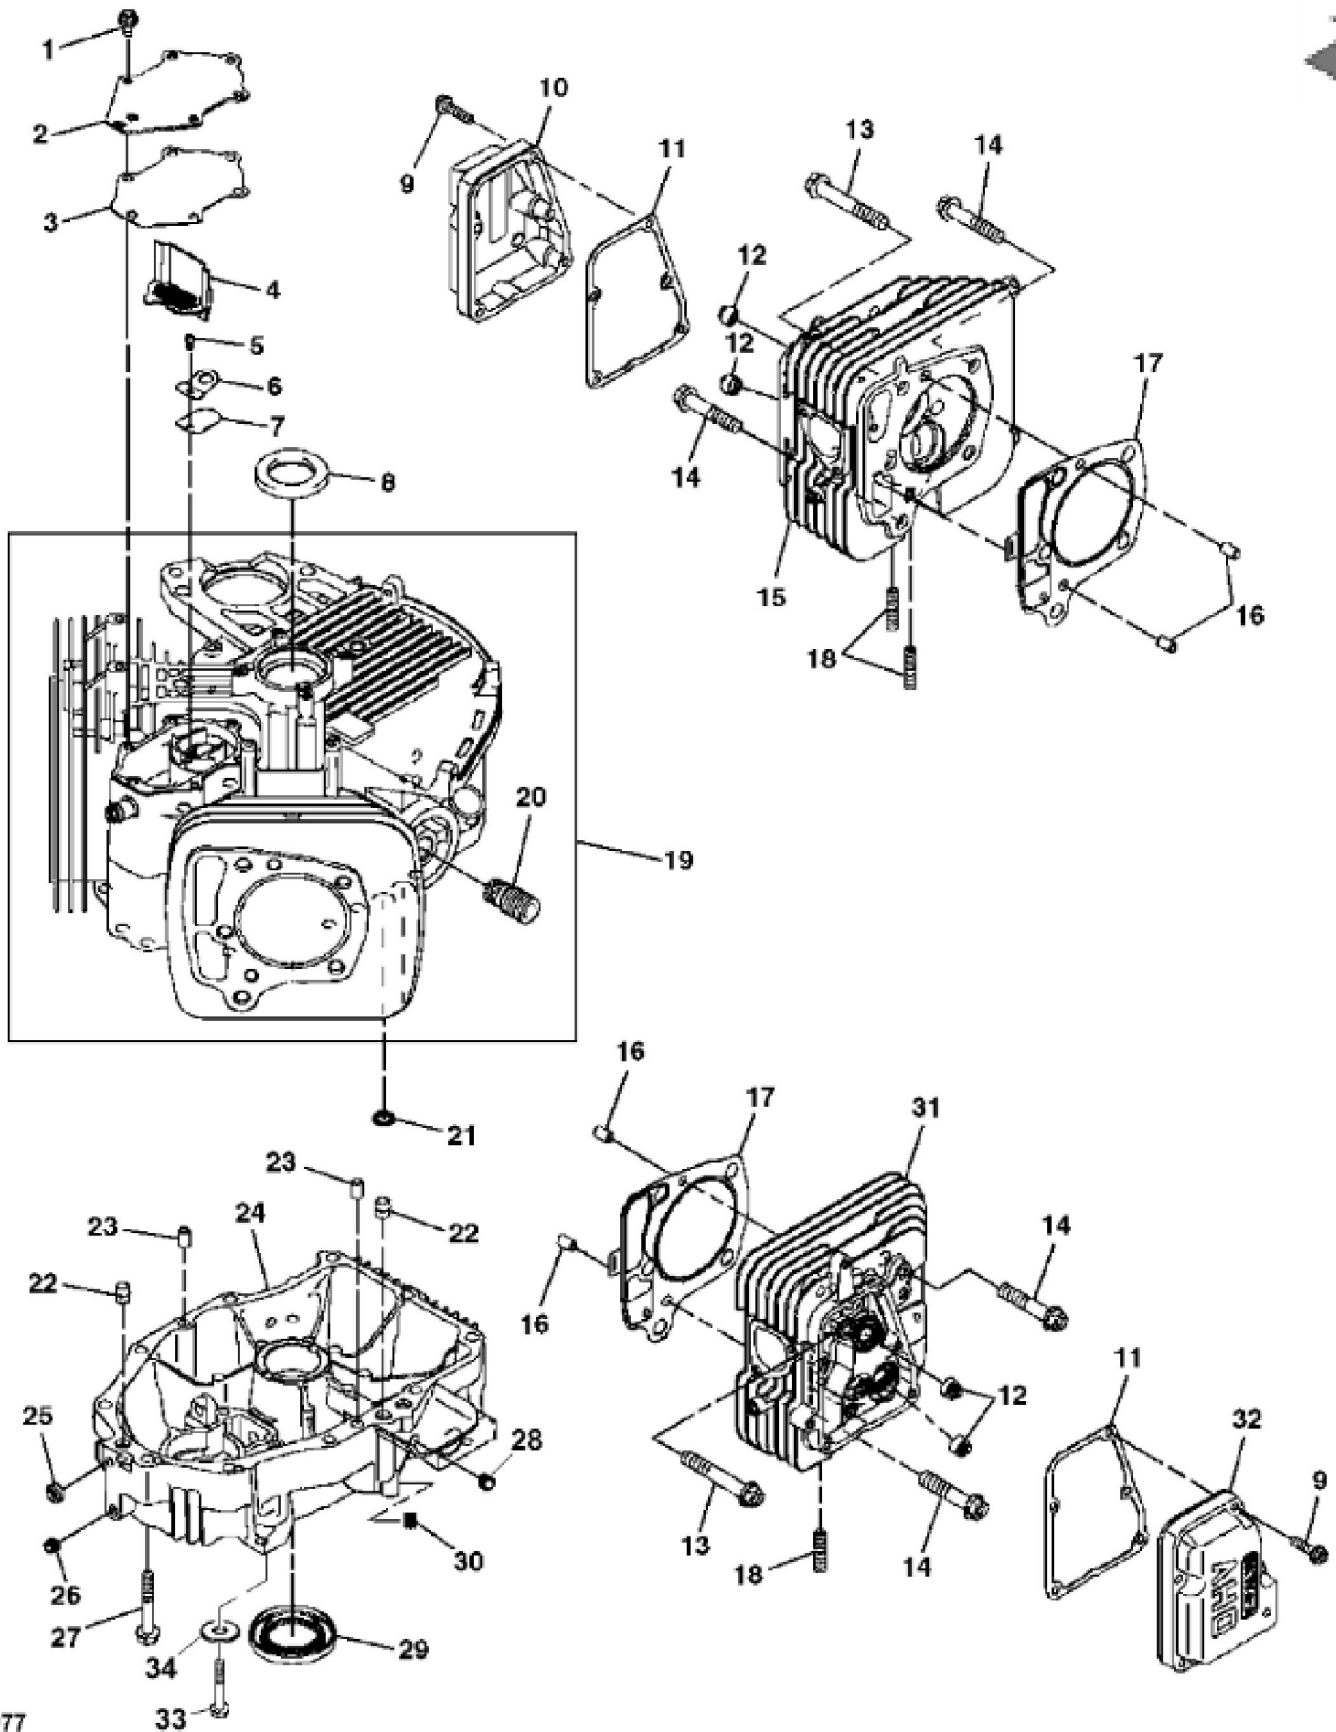

PU19257

KEY	PART NO.	PART NAME	QTY	REMARKS	
1	MIA12252	GASOLINE ENGINE	1	MARKED FX730V-AS20R; Gas	
2	19H3693	SCREW	4	3/8" X 1-1/4"	
3	R97021	CLAMP	1		
4	TCU27100	HOSE	1		
5	24M7178	WASHER	3	10.500 X 30 X 2.500 mm	
6	TCU24263	CAP SCREW	1		

John Deere > Turf And Utility >TRACTOR, LAWN AND GARDEN >Z920M - TRACTOR, LAWN AND GARDEN >Z920M ZTrak M Series Mower >20 ENGINE TCM12337 >ST744520 - CYLINDER HEAD AND CRANKCASE

KEY	PART NO.	PART NAME	QTY	REMARKS
1	MIU11325	BOLT	6	
2	MIU12397	COVER	1	Breather
3	MIU12395	GASKET	1	
4	MIU12398	PIPE	1	Breather
5	21M7244	SCREW	1	M4 X 8
6	MIU13821	PLATE	1	Breather
7	MIU11769	VALVE	1	Breather
8	M149281	SEAL	1	
9	19M7863	SCREW	10	M6 X 25
10	MIU13778	CASE	1	Rocker
11	MIU12394	GASKET	2	
12	M138389	SEAL	4	
13	MIU12209	BOLT	6	
14	MIU11776	BOLT	4	
15	MIU12390	CYLINDER HEAD	1	No. 1
16	M74252	PIN	6	
17	MIU12396	GASKET	2	
18	MIU12726	STUD	4	
19	MIA12337	CRANKCASE	1	
20	MIU13767	ADAPTER FITTING	1	
21	M76104	O-RING	2	
22	MIU14507	PIPE	1	SUB FOR MIU11770
23	M74252	PIN	6	
24	MIU13011	COVER	1	ORDER MIA12754
24	MIA12754	CRANKCASE	1	INCLUDES (1)MIU12401, (2) MIU14001 and (1)M123645;Kit
25	M151774	SEAL	1	
26	MIU12401	PLUG	1	
27	19M8319	SCREW	10	M8 X 50
28	M123645	DRAIN PLUG	1	
29	MIU12400	SEAL	1	
30	MIU14001	PLUG	2	
31	MIU12391	CYLINDER HEAD	1	No. 2
32	MIU14499	COVER	1	SUB FOR MIU13779; Rocker
33	19H3693	SCREW	4	3/8" X 1-1/4", SUB FOR TCU39256;Mounting

KEY	PART NO.	PART NAME	QTY	REMARKS	
34	24M7178	WASHER	4	10.500 X 30 X 2.500 mm	

MP42447

**Suggest:**

**For more complete manuals. Please go to the home page.**

**<https://www.ebooklibonline.com>**

**If the above button click is invalid. Please download this document first, and then click the above link to download the complete manual.**