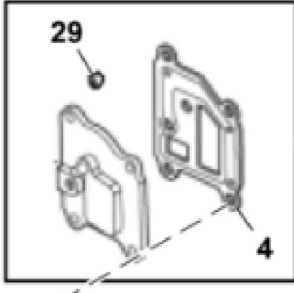

KEY	PART NO.	PART NAME	QTY	REMARKS	
1	MIA12649	GASOLINE ENGINE	1	MARKED ECV742EFI	
2	TCU34835	SCREW	4		
3	R97021	CLAMP	1		
4	TCU27100	HOSE	1		
5	24M7178	WASHER	3	10.500 X 30 X 2.500 mm	
6	H77698	TIE BAND	1		
7	AUC10901	CHOKE	1	SUB FOR TCA19132; Choke	
8	AH96317	CLIP	1		
9	.....	HOSE	1	CTL 1230 mm, MF M175324	
10	N194814	HOSE CLAMP	2		
11	TCA22834	CABLE	1	Throttle	
12	37M7481	SCREW	2	M6 X 20	
13	TCU37289	LABEL	1		

KEY	PART NO.	PART NAME	QTY	REMARKS
1	MIU13510	COVER	1	Breather
2	T57822	BULK HOSE	1	
3	MIU14036	SCREW	4	
4	MIU12491	GASKET	1	
5	MIU13278	VALVE LIFTER	4	
6	M132357	PUSH ROD	4	
7	MIU13276	ENGINE CYLINDER HEAD GASKET	2	
8	MIA12798	CYLINDER HEAD	1	
9	MIU11443	GASKET	2	
10	M132402	SCREW	8	M6X 1.0 X 30
11	MIU12948	STRAP	1	
12	AM134290	COVER	1	
13	MIU11263	PIVOT	4	
14	M131133	ROCKER ARM	4	
15	AM125389	VALVE TRAIN KIT	4	
16	M132355	EXHAUST VALVE	2	STD
16	M132356	EXHAUST VALVE	2	0.25 mm
17	M132353	INTAKE VALVE	2	STD
17	M132354	INTAKE VALVE	2	0.25 mm
18	M43123	RETAINER	4	
19	MIU14137	SEAL	2	
20	M132352	SPRING	4	Valve
21	AM107043	RETAINER	8	
22	M92203	CAP	4	
23	MIA12797	CYLINDER HEAD	1	
24	AM134352	VALVE COVER	1	Breather
25	MIU13209	GROMMET	2	
26	MIU12950	SCREW	2	
27	M132381	NUT	2	
28	MIA12725	SEPARATOR KIT	1	Breather Separator
29	15H558	PIPE PLUG	1	1/8"
30	M120564	SCREW	4	
31	M143942	STUD	8	M8 X 1.25
32	MIU14258	HOSE	1	
33	M143943	WASHER	8	

KEY	PART NO.	PART NAME	QTY	REMARKS	
34	MIU12590	BOLT	2		
35	14M7298	FLANGE NUT	8	M8	

**Suggest:**

**For more complete manuals. Please go to the home page.**

**<https://www.ebooklibonline.com>**

**If the above button click is invalid. Please download this document first, and then click the above link to download the complete manual.**