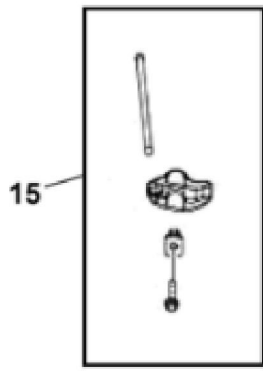

KEY	PART NO.	PART NAME	QTY	REMARKS	
1	MIA12649	GASOLINE ENGINE	1	MARKED ECV742EFI	
2	TCU34835	SCREW	4		
3	R97021	CLAMP	1		
4	TCU27100	HOSE	1		
5	24M7178	WASHER	3	10.500 X 30 X 2.500 mm	
6	H77698	TIE BAND	1		
7	AUC10901	CHOKE	1	SUB FOR TCA19132; Choke	
8	AH96317	CLIP	1		
9	.....	HOSE	1	CTL 1230 mm, MF M175324	
10	N194814	HOSE CLAMP	2		
11	TCA22834	CABLE	1	Throttle	
12	37M7481	SCREW	2	M6 X 20	
13	TCU37289	LABEL	1		

KEY	PART NO.	PART NAME	QTY	REMARKS
1	MIU13510	COVER	1	Breather
2	T57822	BULK HOSE	1	
3	MIU14036	SCREW	4	
4	MIU12491	GASKET	1	
5	MIU13278	VALVE LIFTER	4	
6	M132357	PUSH ROD	4	
7	MIU13276	ENGINE CYLINDER HEAD GASKET	2	
8	MIA12798	CYLINDER HEAD	1	
9	MIU11443	GASKET	2	
10	M132402	SCREW	8	M6X 1.0 X 30
11	MIU12948	STRAP	1	
12	AM134290	COVER	1	
13	MIU11263	PIVOT	4	
14	M131133	ROCKER ARM	4	
15	AM125389	VALVE TRAIN KIT	4	
16	M132355	EXHAUST VALVE	2	STD
16	M132356	EXHAUST VALVE	2	0.25 mm
17	M132353	INTAKE VALVE	2	STD
17	M132354	INTAKE VALVE	2	0.25 mm
18	M43123	RETAINER	4	
19	MIU14137	SEAL	2	
20	M132352	SPRING	4	Valve
21	AM107043	RETAINER	8	
22	M92203	CAP	4	
23	MIA12797	CYLINDER HEAD	1	
24	AM134352	VALVE COVER	1	Breather
25	MIU13209	GROMMET	2	
26	MIU12950	SCREW	2	
27	M132381	NUT	2	
28	MIA12725	SEPARATOR KIT	1	Breather Separator
29	15H558	PIPE PLUG	1	1/8"
30	M120564	SCREW	4	
31	M143942	STUD	8	M8 X 1.25
32	MIU14258	HOSE	1	
33	M143943	WASHER	8	