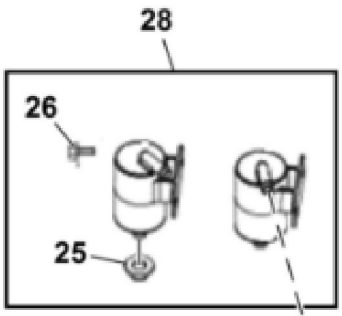

KEY	PART NO.	PART NAME	QTY	REMARKS	
1	MIA12649	GASOLINE ENGINE	1	MARKED ECV742EFI	
2	TCU34835	SCREW	4		
3	R97021	CLAMP	1		
4	TCU27100	HOSE	1		
5	24M7178	WASHER	3	10.500 X 30 X 2.500 mm	
6	H77698	TIE BAND	1		
7	AUC10901	CHOKE	1	SUB FOR TCA19132; Choke	
8	AH96317	CLIP	1		
9	.....	HOSE	1	CTL 1230 mm, MF M175324	
10	N194814	HOSE CLAMP	2		
11	TCA22834	CABLE	1	Throttle	
12	37M7481	SCREW	2	M6 X 20	
13	TCU37289	LABEL	1		

KEY	PART NO.	PART NAME	QTY	REMARKS
1	MIU13510	COVER	1	Breather
2	T57822	BULK HOSE	1	
3	MIU14036	SCREW	4	
4	MIU12491	GASKET	1	
5	MIU13278	VALVE LIFTER	4	
6	M132357	PUSH ROD	4	
7	MIU13276	ENGINE CYLINDER HEAD GASKET	2	
8	MIA12798	CYLINDER HEAD	1	
9	MIU11443	GASKET	2	
10	M132402	SCREW	8	M6X 1.0 X 30
11	MIU12948	STRAP	1	
12	AM134290	COVER	1	
13	MIU11263	PIVOT	4	
14	M131133	ROCKER ARM	4	
15	AM125389	VALVE TRAIN KIT	4	
16	M132355	EXHAUST VALVE	2	STD
16	M132356	EXHAUST VALVE	2	0.25 mm
17	M132353	INTAKE VALVE	2	STD
17	M132354	INTAKE VALVE	2	0.25 mm
18	M43123	RETAINER	4	
19	MIU14137	SEAL	2	
20	M132352	SPRING	4	Valve
21	AM107043	RETAINER	8	
22	M92203	CAP	4	
23	MIA12797	CYLINDER HEAD	1	
24	AM134352	VALVE COVER	1	Breather
25	MIU13209	GROMMET	2	
26	MIU12950	SCREW	2	
27	M132381	NUT	2	
28	MIA12725	SEPARATOR KIT	1	Breather Separator
29	15H558	PIPE PLUG	1	1/8"
30	M120564	SCREW	4	
31	M143942	STUD	8	M8 X 1.25
32	MIU14258	HOSE	1	
33	M143943	WASHER	8	