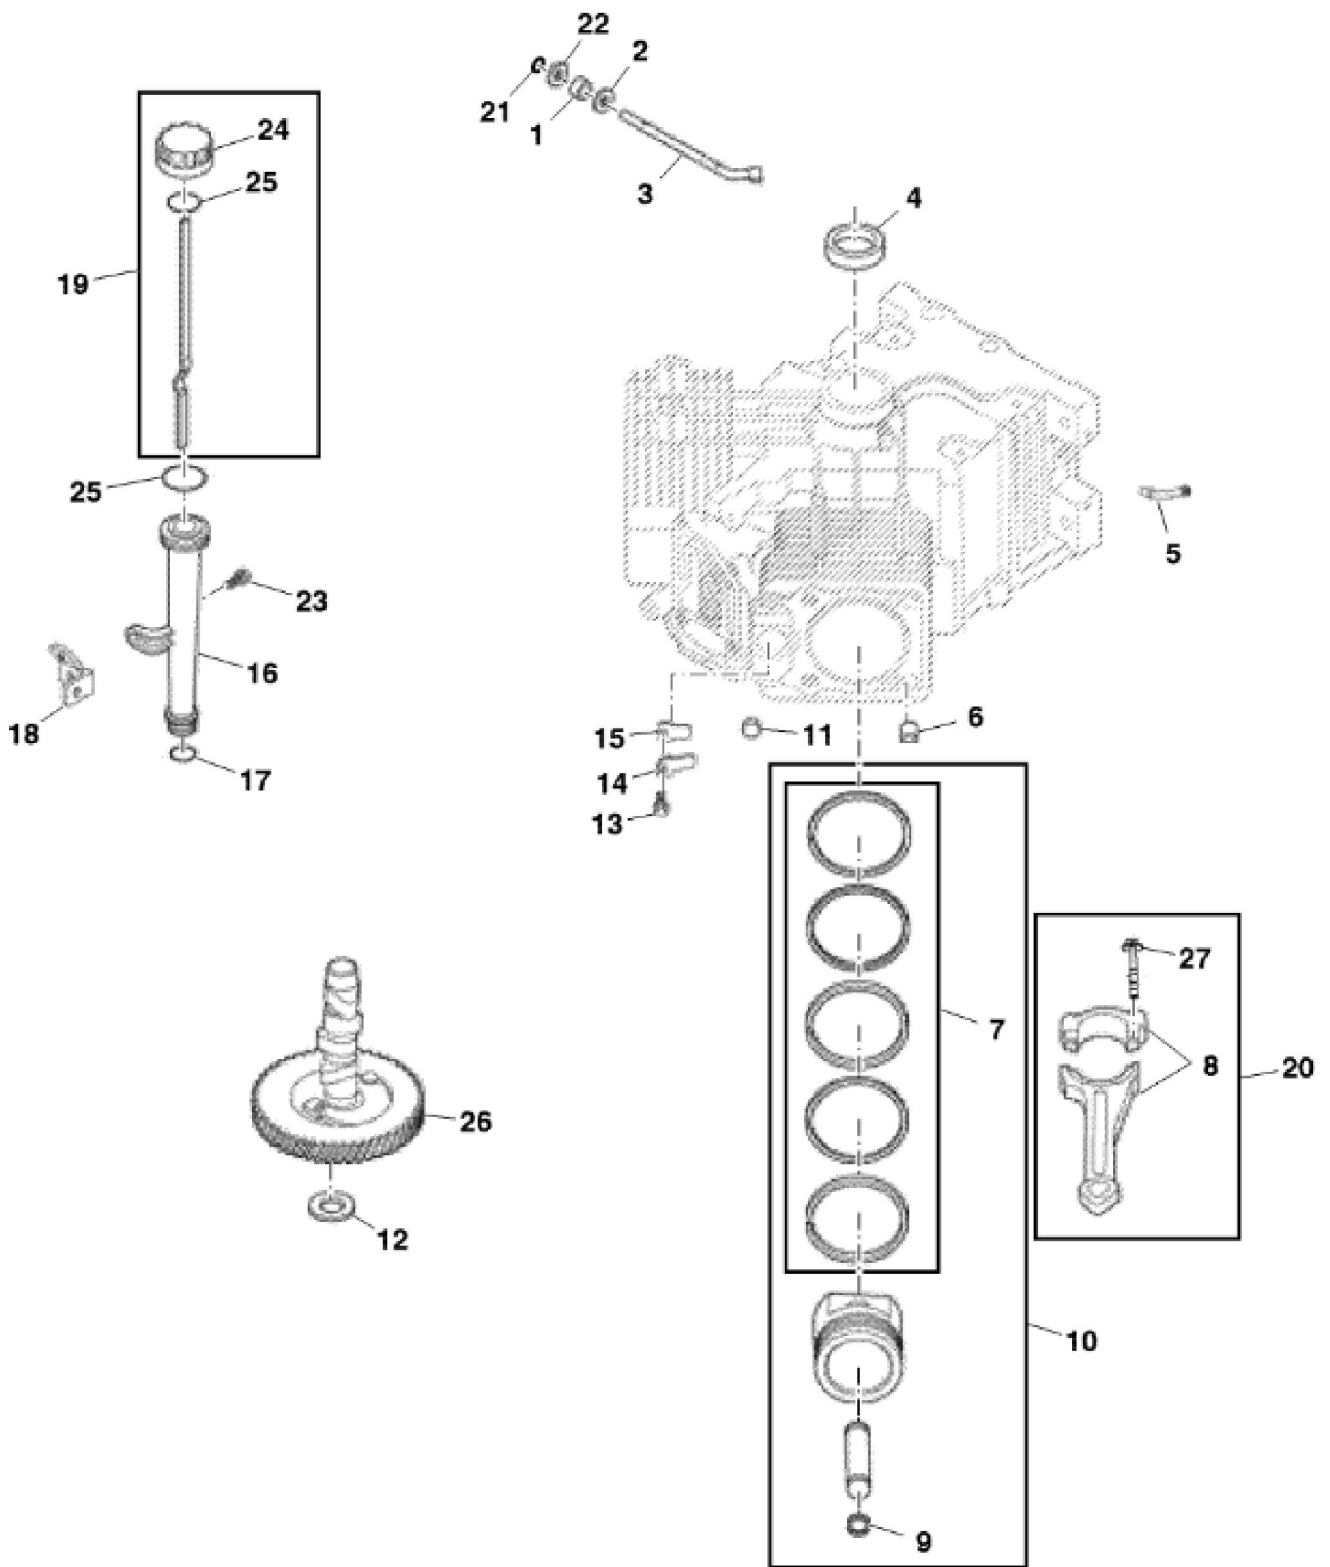

KEY	PART NO.	PART NAME	QTY	REMARKS	
34	MIU12590	BOLT	2		
35	14M7298	FLANGE NUT	8	M8