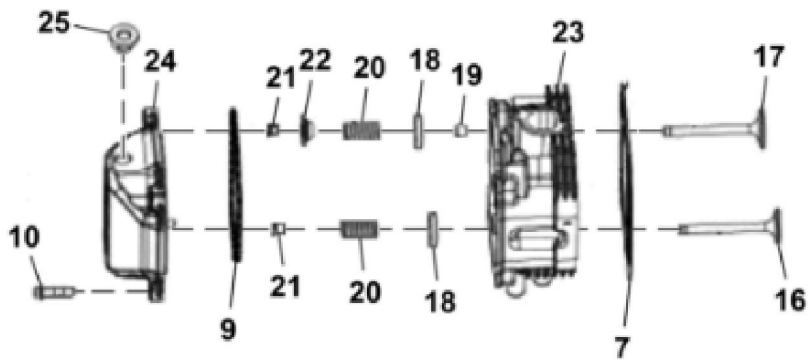

KEY	PART NO.	PART NAME	QTY	REMARKS	
1	MIA12649	GASOLINE ENGINE	1	MARKED ECV742EFI	
2	TCU34835	SCREW	4		
3	R97021	CLAMP	1		
4	TCU27100	HOSE	1		
5	24M7178	WASHER	3	10.500 X 30 X 2.500 mm	
6	H77698	TIE BAND	1		
7	AUC10901	CHOKE	1	SUB FOR TCA19132; Choke	
8	AH96317	CLIP	1		
9	.....	HOSE	1	CTL 1230 mm, MF M175324	
10	N194814	HOSE CLAMP	2		
11	TCA22834	CABLE	1	Throttle	
12	37M7481	SCREW	2	M6 X 20	
13	TCU37289	LABEL	1		

KEY	PART NO.	PART NAME	QTY	REMARKS
1	MIU13510	COVER	1	Breather
2	T57822	BULK HOSE	1	
3	MIU14036	SCREW	4	
4	MIU12491	GASKET	1	
5	MIU13278	VALVE LIFTER	4	
6	M132357	PUSH ROD	4	
7	MIU13276	ENGINE CYLINDER HEAD GASKET	2	
8	MIA12798	CYLINDER HEAD	1	
9	MIU11443	GASKET	2	
10	M132402	SCREW	8	M6X 1.0 X 30
11	MIU12948	STRAP	1	
12	AM134290	COVER	1	
13	MIU11263	PIVOT	4	
14	M131133	ROCKER ARM	4	
15	AM125389	VALVE TRAIN KIT	4	
16	M132355	EXHAUST VALVE	2	STD
16	M132356	EXHAUST VALVE	2	0.25 mm
17	M132353	INTAKE VALVE	2	STD
17	M132354	INTAKE VALVE	2	0.25 mm
18	M43123	RETAINER	4	
19	MIU14137	SEAL	2	
20	M132352	SPRING	4	Valve
21	AM107043	RETAINER	8	
22	M92203	CAP	4	
23	MIA12797	CYLINDER HEAD	1	
24	AM134352	VALVE COVER	1	Breather
25	MIU13209	GROMMET	2	
26	MIU12950	SCREW	2	
27	M132381	NUT	2	
28	MIA12725	SEPARATOR KIT	1	Breather Separator
29	15H558	PIPE PLUG	1	1/8"
30	M120564	SCREW	4	
31	M143942	STUD	8	M8 X 1.25
32	MIU14258	HOSE	1	
33	M143943	WASHER	8	

KEY	PART NO.	PART NAME	QTY	REMARKS	
34	MIU12590	BOLT	2		
35	14M7298	FLANGE NUT	8	M8	

**Suggest:**

**For more complete manuals. Please go to the home page.**

**<https://www.ebooklibonline.com>**

**If the above button click is invalid. Please download this document first, and then click the above link to download the complete manual.**

**Thank you so much for reading**

John Deere > Turf And Utility >TRACTOR, LAWN AND GARDEN >Z915E - TRACTOR, LAWN AND GARDEN >Z915E ZTrak E Series Mower >20 ENGINE TCM12721 >ST858675 - CAM SHAFT / CONNECTING ROD / PISTON RING KIT