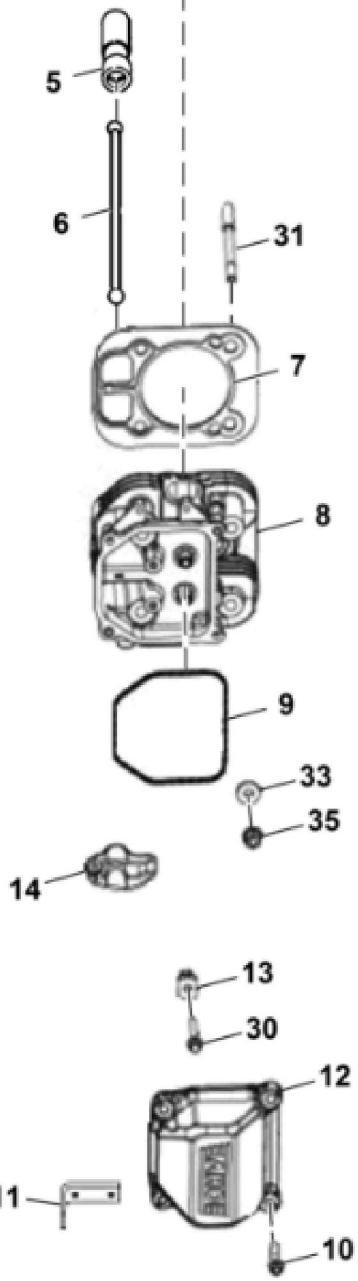

KEY	PART NO.	PART NAME	QTY	REMARKS	
1	MIA12649	GASOLINE ENGINE	1	MARKED ECV742EFI	
2	TCU34835	SCREW	4		
3	R97021	CLAMP	1		
4	TCU27100	HOSE	1		
5	24M7178	WASHER	3	10.500 X 30 X 2.500 mm	
6	H77698	TIE BAND	1		
7	AUC10901	CHOKE	1	SUB FOR TCA19132; Choke	
8	AH96317	CLIP	1		
9	.....	HOSE	1	CTL 1230 mm, MF M175324	
10	N194814	HOSE CLAMP	2		
11	TCA22834	CABLE	1	Throttle	
12	37M7481	SCREW	2	M6 X 20	
13	TCU37289	LABEL	1		

KEY	PART NO.	PART NAME	QTY	REMARKS
1	MIU13510	COVER	1	Breather
2	T57822	BULK HOSE	1	
3	MIU14036	SCREW	4	
4	MIU12491	GASKET	1	
5	MIU13278	VALVE LIFTER	4	
6	M132357	PUSH ROD	4	
7	MIU13276	ENGINE CYLINDER HEAD GASKET	2	
8	MIA12798	CYLINDER HEAD	1	
9	MIU11443	GASKET	2	
10	M132402	SCREW	8	M6X 1.0 X 30
11	MIU12948	STRAP	1	
12	AM134290	COVER	1	
13	MIU11263	PIVOT	4	
14	M131133	ROCKER ARM	4	
15	AM125389	VALVE TRAIN KIT	4	
16	M132355	EXHAUST VALVE	2	STD
16	M132356	EXHAUST VALVE	2	0.25 mm
17	M132353	INTAKE VALVE	2	STD
17	M132354	INTAKE VALVE	2	0.25 mm
18	M43123	RETAINER	4	
19	MIU14137	SEAL	2	
20	M132352	SPRING	4	Valve
21	AM107043	RETAINER	8	
22	M92203	CAP	4	
23	MIA12797	CYLINDER HEAD	1	
24	AM134352	VALVE COVER	1	Breather
25	MIU13209	GROMMET	2	
26	MIU12950	SCREW	2	
27	M132381	NUT	2	
28	MIA12725	SEPARATOR KIT	1	Breather Separator
29	15H558	PIPE PLUG	1	1/8"
30	M120564	SCREW	4	
31	M143942	STUD	8	M8 X 1.25
32	MIU14258	HOSE	1	
33	M143943	WASHER	8	