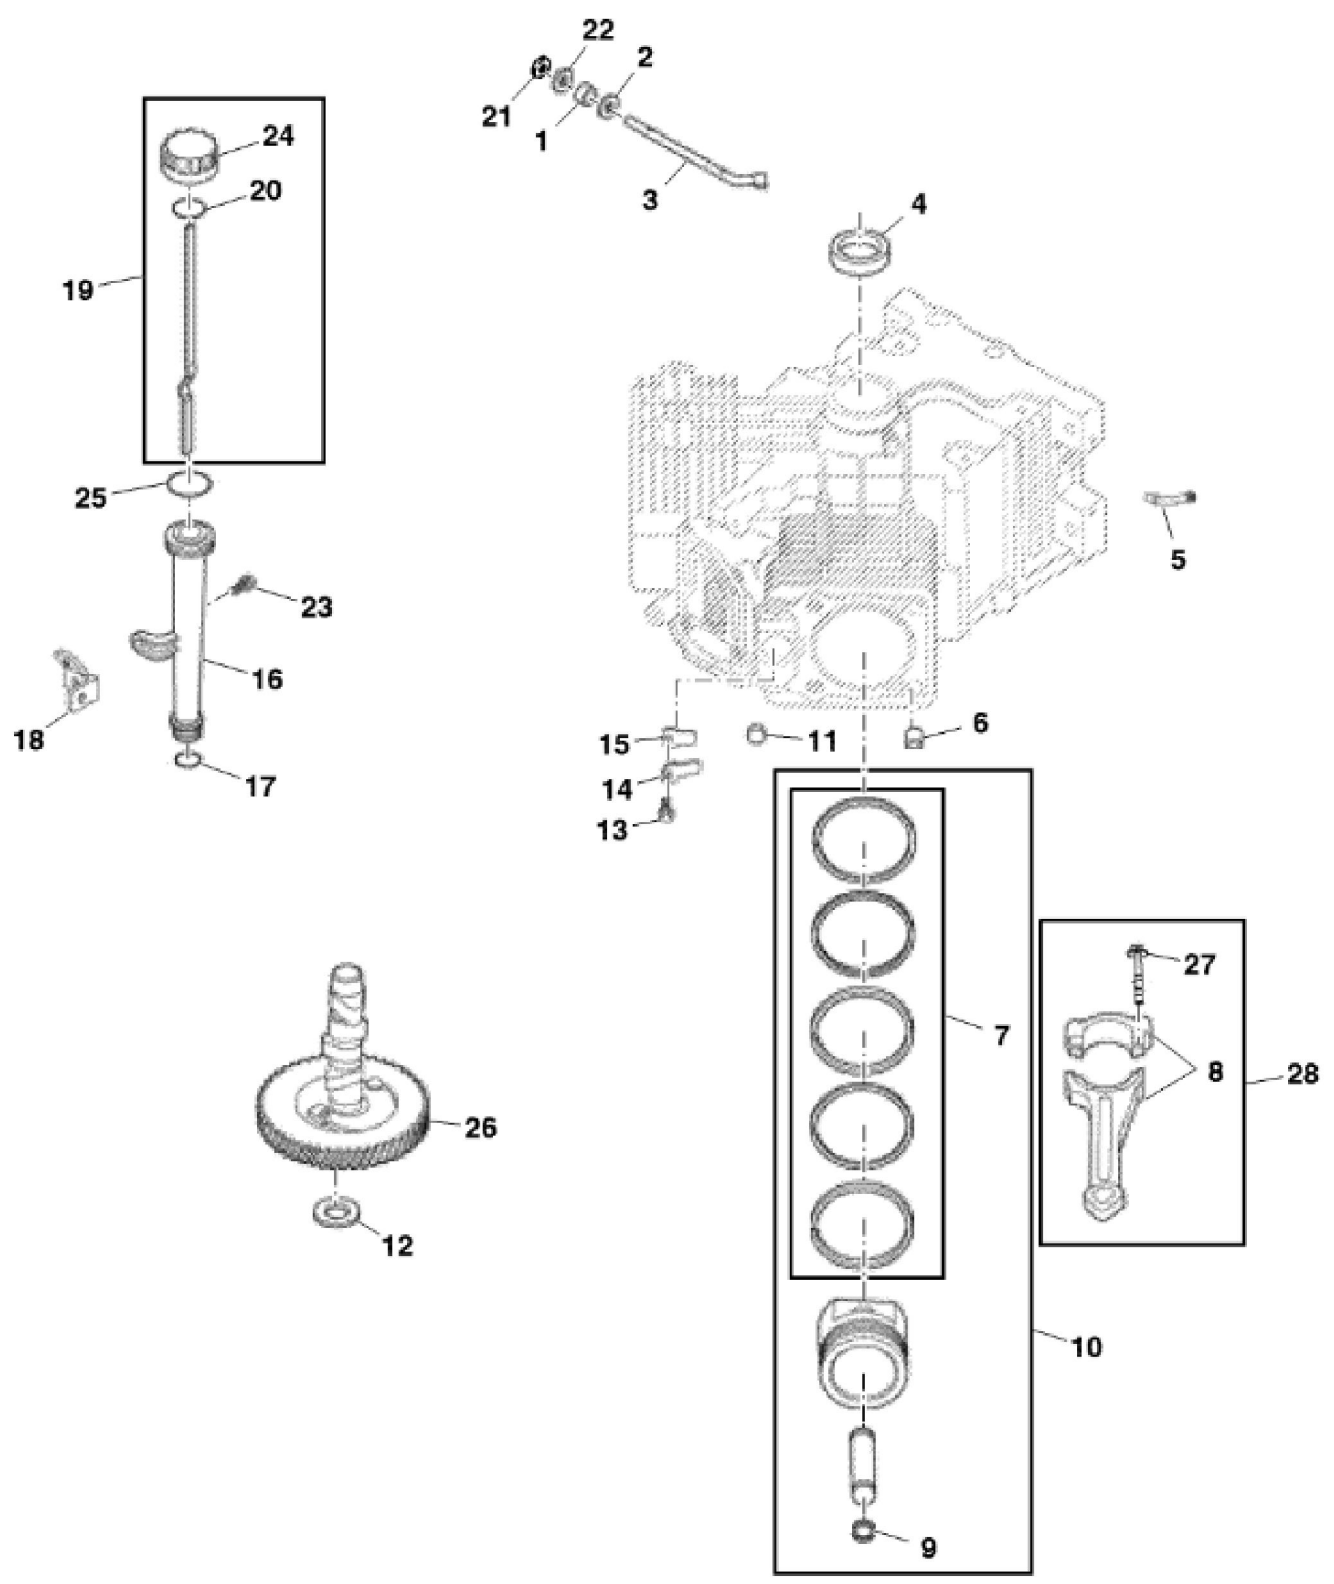

KEY	PART NO.	PART NAME	QTY	Serial No.	REMARKS
1	MIA12251	GASOLINE ENGINE	1	____-020000	MARKED ECV740EFI
1	MIA12649	GASOLINE ENGINE	1	020001-____	MARKED CV742
2	TCU34835	SCREW	4		SUB FOR APPL GC00331 AND GX24210
3	R97021	CLAMP	1		
4	TCU27100	HOSE	1		
5	24M7178	WASHER	3		10.500 X 30 X 2.500 mm
6	TCA22834	CABLE	1		MARKED ECV740EFI; Throttle
7	AUC10901	CHOKE	1		SUB FOR TCA19132
8	AH96317	CLIP	1		
9	.....	HOSE	1		CTL 1230 mm, MF M175324
10	N194814	HOSE CLAMP	2		
11	H77698	TIE BAND	1		

KEY	PART NO.	PART NAME	QTY	REMARKS
1	MIU13510	COVER	1	Breather
2	T57822	BULK HOSE	1	
3	MIU14036	SCREW	4	
4	MIU12491	GASKET	1	Breather
5	MIU13278	VALVE LIFTER	4	
6	M132357	PUSH ROD	4	
7	MIU13276	ENGINE CYLINDER HEAD GASKET	2	
8A	MIU12996	CYLINDER KIT	1	MARKED CV740
8B	MIA12798	CYLINDER HEAD	1	MARKED CV742
9	MIU11443	GASKET	2	
10	M132402	SCREW	8	
11	MIU12948	STRAP	1	
12	AM134290	COVER KIT	1	
13	MIU11263	PIVOT	4	
14	M131133	ROCKER ARM	4	
15	AM125389	VALVE TRAIN KIT	4	
16	M132355	EXHAUST VALVE	2	STD
16	M132356	EXHAUST VALVE	2	0.25
17	M132353	INTAKE VALVE	2	STD
17	M132354	INTAKE VALVE	2	0.25
18	M43123	RETAINER	4	
19	M146775	SEAL	2	ORDER MIU14137
19	MIU14137	SEAL	2	SUB FOR M92202
20	M132352	SPRING	2	Valve
21	AM107043	RETAINER	8	
22	M92203	CAP	4	
23A	MIU12997	CYLINDER KIT	1	MARKED CV740
23B	MIA12797	CYLINDER HEAD	1	MARKED CV742
24	AM134352	VALVE COVER	1	Breather
25	MIU13209	GROMMET	2	
26	MIU14033	SCREW	2	
26	MIU12950	SCREW	2	USE WITH MIA12725
27	M134912	STRAP	1	
28A	AM126265	SEPARATOR KIT	1	ORDER MIA12725; Breather
28B	MIA12725	SEPARATOR KIT	1	Breather

KEY	PART NO.	PART NAME	QTY	REMARKS	
29	M134913	BRACKET	1		
30	M134914	SPACER	1		
31	M143942	STUD	8		
32	MIU14258	HOSE	1	MARKED CV742	
33	M143943	WASHER	8	MARKED CV742	
34	MIU12590	BOLT	2		
35	14M7298	FLANGE NUT	8	M8	
36	MIU11263	PIVOT	4	MARKED CV742	
37	M120564	SCREW	4		
38	15H558	PIPE PLUG	1	1/8", MARKED CV742	
39	M132381	NUT	2		
40	M148338	GROMMET	2		