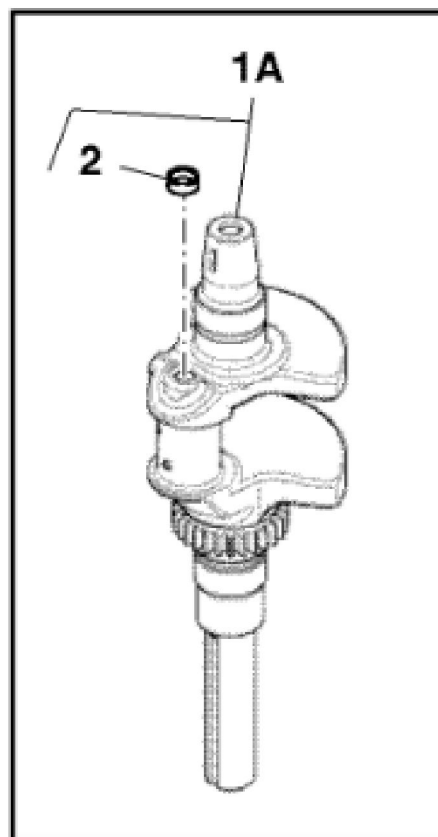

KEY	PART NO.	PART NAME	QTY	REMARKS	
18	M134901	BRACKET	1	Oil Fill Tube	
19	AM126257	DIPSTICK	1		
20	M148124	O-RING	1	MARKED CV740	
20	M92194	O-RING	1	MARKED CV742	
21	M143941	SNAP RING	1		
22	M143936	WASHER	1		
23	MIU11902	SCREW	1		
24	AM124450	CAP KIT	1		
25	M92194	O-RING	2	MARKED CV742	
26	MIA12196	CAMSHAFT	1	MARKED CV742	
27	MIA12826	BOLT	4	MARKED CV742	
28	MIA12812	CONNECTING ROD	2		

PU11344