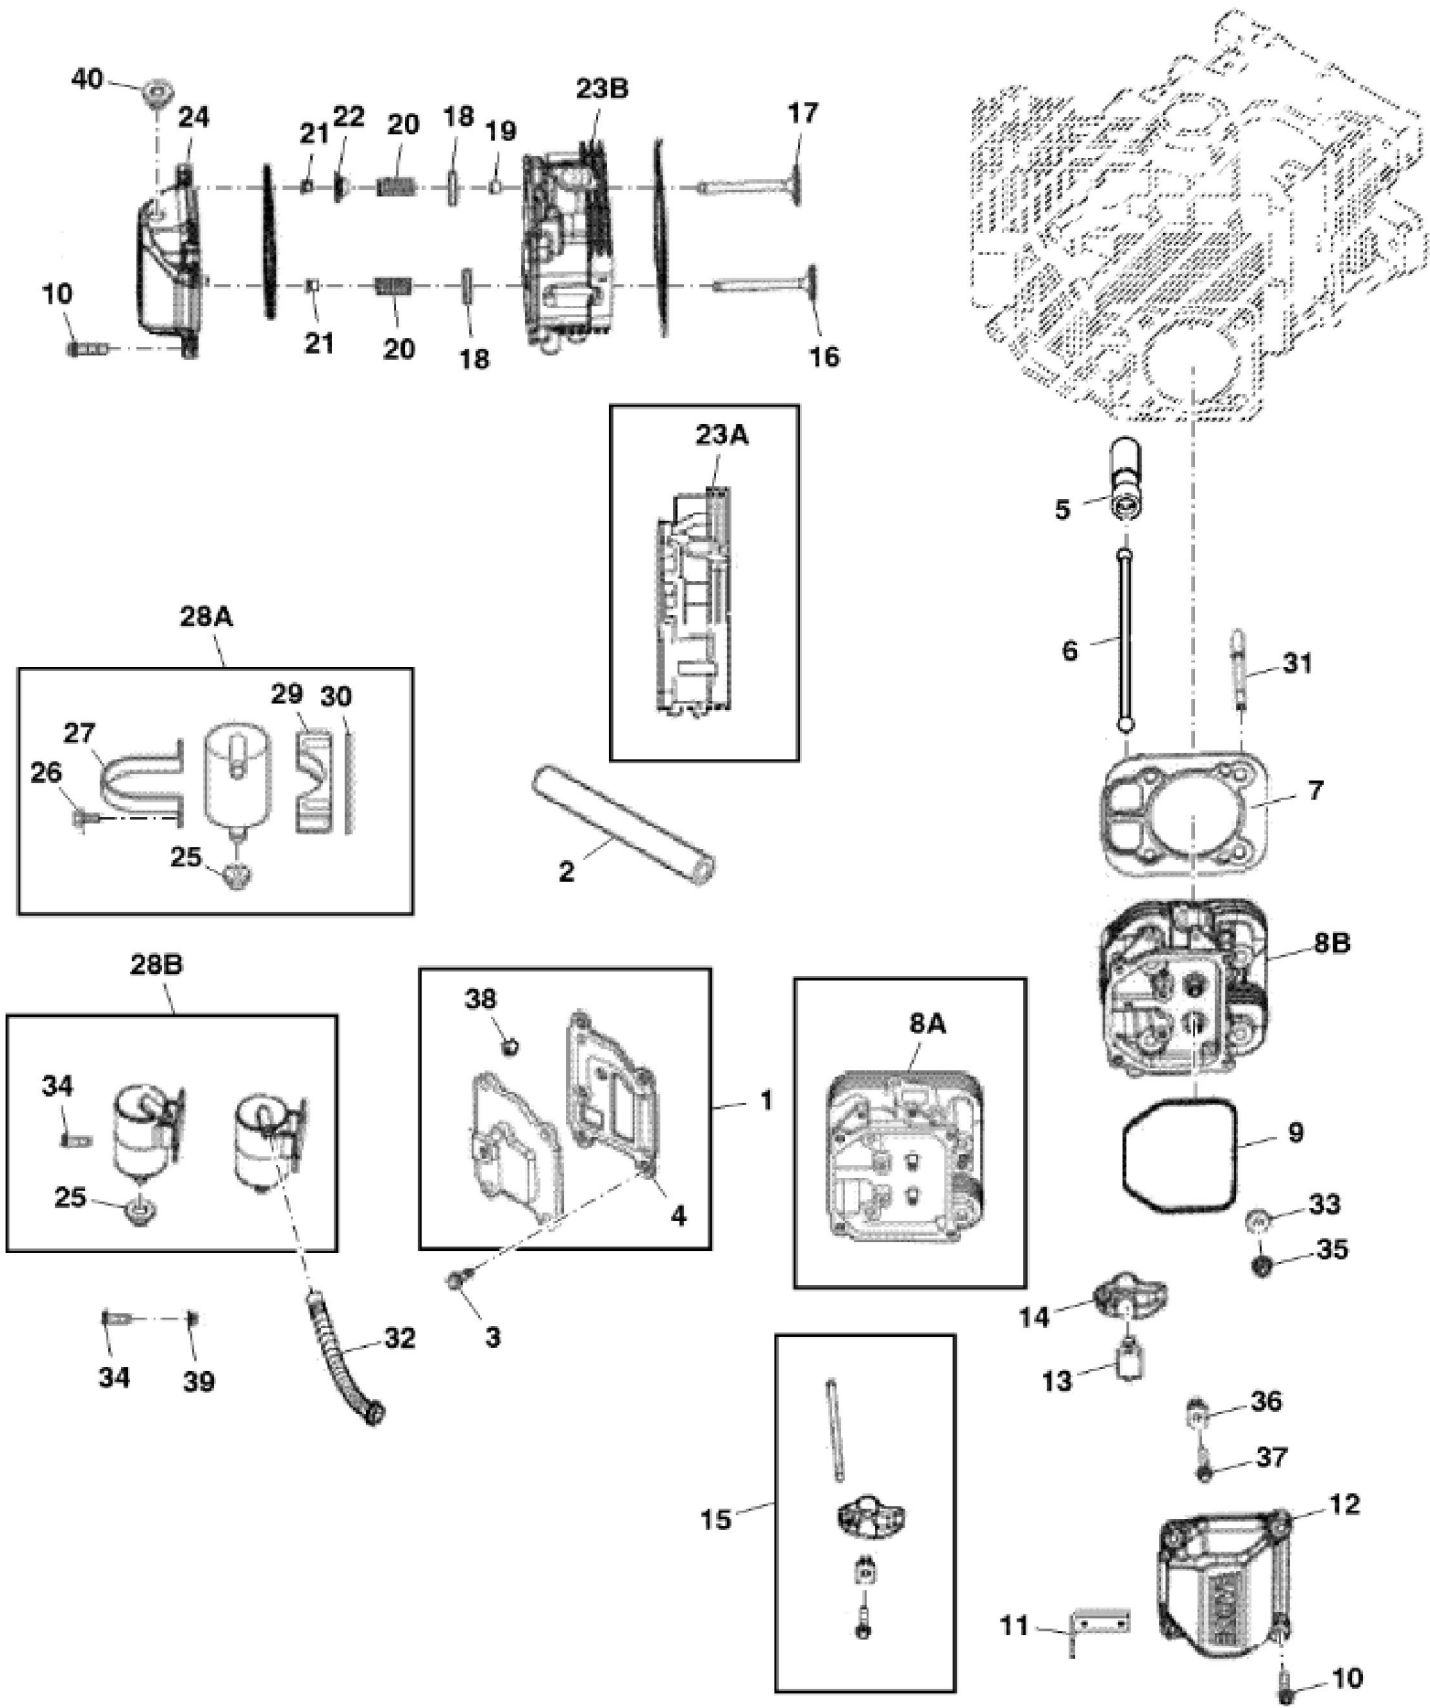

KEY	PART NO.	PART NAME	QTY	REMARKS
1	MIU13510	COVER	1	Breather
2	T57822	BULK HOSE	1	
3	MIU14036	SCREW	4	
4	MIU12491	GASKET	1	Breather
5	MIU13278	VALVE LIFTER	4	
6	M132357	PUSH ROD	4	
7	MIU13276	ENGINE CYLINDER HEAD GASKET	2	
8A	MIU12996	CYLINDER KIT	1	MARKED CV740
8B	MIA12798	CYLINDER HEAD	1	MARKED CV742
9	MIU11443	GASKET	2	
10	M132402	SCREW	8	
11	MIU12948	STRAP	1	
12	AM134290	COVER KIT	1	
13	MIU11263	PIVOT	4	
14	M131133	ROCKER ARM	4	
15	AM125389	VALVE TRAIN KIT	4	
16	M132355	EXHAUST VALVE	2	STD
16	M132356	EXHAUST VALVE	2	0.25
17	M132353	INTAKE VALVE	2	STD
17	M132354	INTAKE VALVE	2	0.25
18	M43123	RETAINER	4	
19	M146775	SEAL	2	ORDER MIU14137
19	MIU14137	SEAL	2	SUB FOR M92202
20	M132352	SPRING	2	Valve
21	AM107043	RETAINER	8	
22	M92203	CAP	4	
23A	MIU12997	CYLINDER KIT	1	MARKED CV740
23B	MIA12797	CYLINDER HEAD	1	MARKED CV742
24	AM134352	VALVE COVER	1	Breather
25	MIU13209	GROMMET	2	
26	MIU14033	SCREW	2	
26	MIU12950	SCREW	2	USE WITH MIA12725
27	M134912	STRAP	1	
28A	AM126265	SEPARATOR KIT	1	ORDER MIA12725; Breather
28B	MIA12725	SEPARATOR KIT	1	Breather