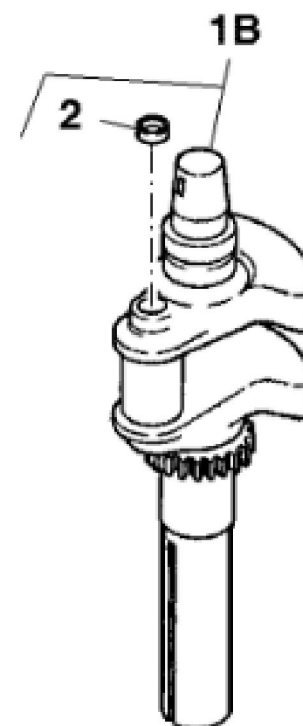

KEY	PART NO.	PART NAME	QTY	REMARKS	
18	M134901	BRACKET	1	Oil Fill Tube	
19	AM126257	DIPSTICK	1		
20	M148124	O-RING	1	MARKED CV740	
20	M92194	O-RING	1	MARKED CV742	
21	M143941	SNAP RING	1		
22	M143936	WASHER	1		
23	MIU11902	SCREW	1		
24	AM124450	CAP KIT	1		
25	M92194	O-RING	2	MARKED CV742	
26	MIA12196	CAMSHAFT	1	MARKED CV742	
27	MIA12826	BOLT	4	MARKED CV742	
28	MIA12812	CONNECTING ROD	2		

PU11344