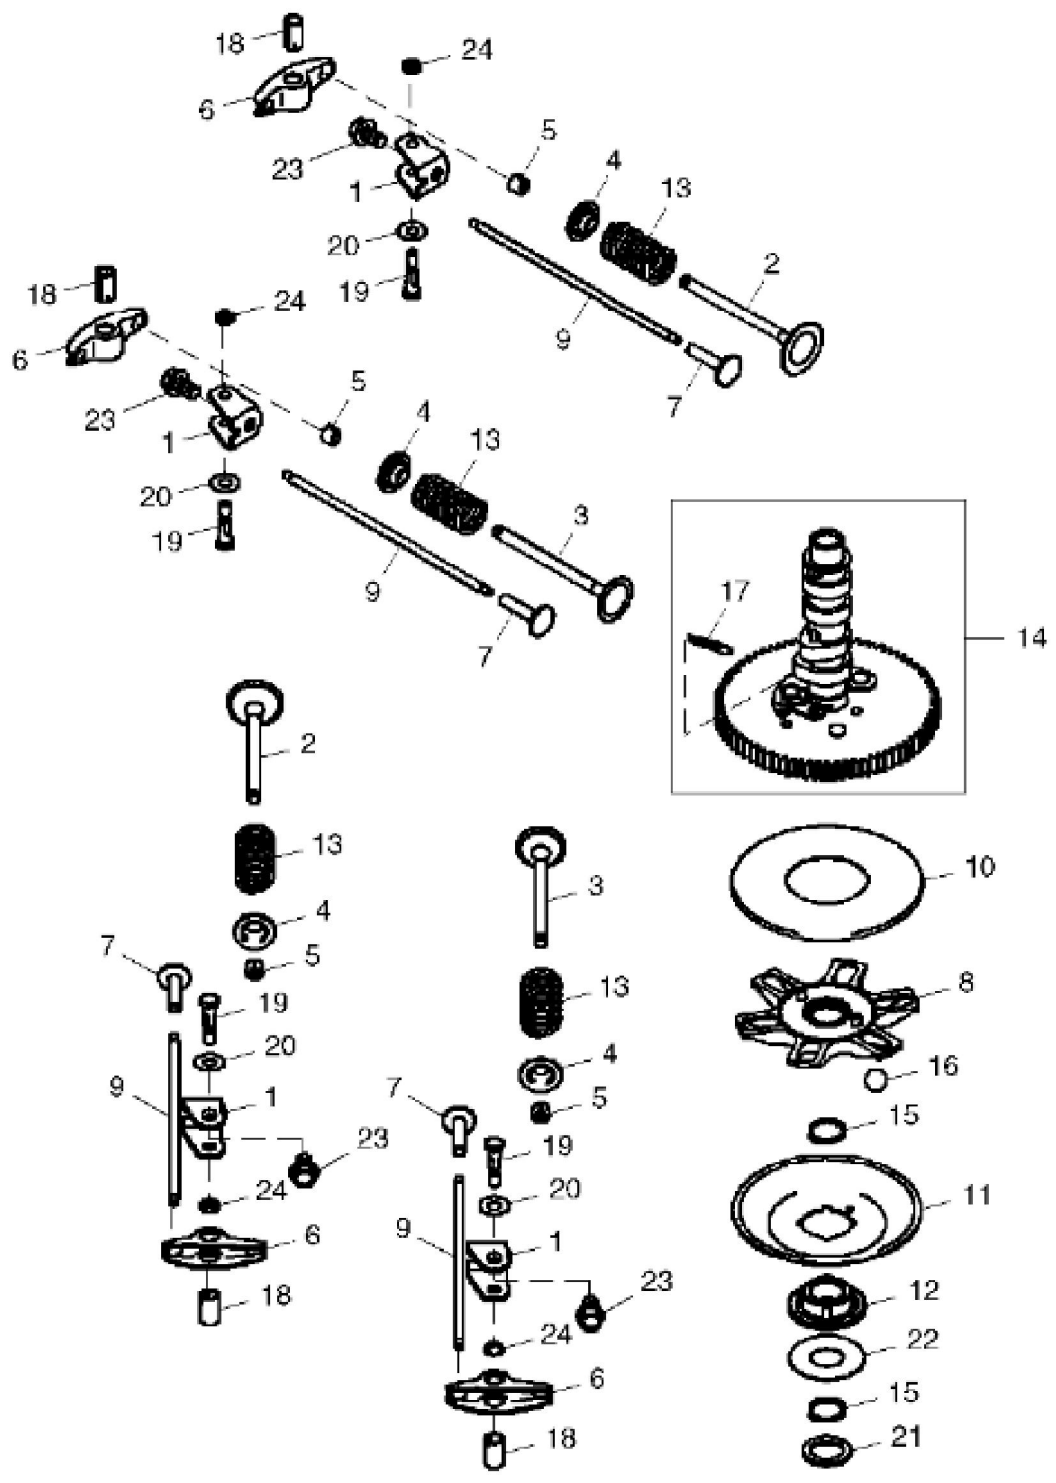

PU03097

KEY	PART NO.	PART NAME	QTY	REMARKS	
1	MIA11533	GASOLINE ENGINE	1	NLA; ORDER MIA11913; MARKED FX651V-AS02	
1	MIA11913	GASOLINE ENGINE	1	NLA; ORDER MIA12051; MARKED FX651V-BS02	
1	MIA12051	GASOLINE ENGINE	1	NLA; ORDER MIA12160; MARKED FX651V-CS02	
1	MIA12161	GASOLINE ENGINE	1	NLA; ORDER MIA12252; SUB FOR MIA12160; MARKED FX730V-DS03R	
1	MIA12252	GASOLINE ENGINE	1	MARKED FX730V-AS20R	
2	19H3693	SCREW	4	3/8" X 1-1/4"	
3	R97021	CLAMP	1		
4	TCU27100	HOSE	1	OIL	

KEY	PART NO.	PART NAME	QTY	REMARKS
24	MIA12754	CRANKCASE	1	INCLUDES MIU12401, MIU14001 AND M123645; Crankcase Cover Kit
25	M138392	SEAL	1	NLA; ORDER M151774
25	M151774	SEAL	1	
26	MIU12401	PLUG	1	
27	19M8319	SCREW	10	M8 X 50
28	M64850	LIQUID GASKET	AR	
29	MIU12400	SEAL	1	
30	M147270	PLUG	2	NLA; ORDER MIU14001
30	MIU14001	PLUG	2	
31	MIU12391	CYLINDER HEAD	1	NO. 2
32	MIU12393	COVER	1	ORDER MIU13779; Rocker
32	MIU14499	COVER	1	SUB FOR MIU13779; Rocker

Thank you so much for reading

KEY	PART NO.	PART NAME	QTY	REMARKS
1	MIU12403	PISTON	2	STD
1	MIU12407	PISTON	2	0.50 MM (.010") OS
2	MIU12404	PISTON PIN	2	NLA; ORDER MIU13270
2	MIU13270	PISTON PIN	2	
3	MIU12405	PISTON RING KIT	2	STD
3	MIU12406	PISTON RING KIT	2	0.50 MM (.010") OS
4	MIU12492	CRANKSHAFT	1	
5	MIA11615	CONNECTING ROD	2	
6	MIU12408	SNAP RING	4	
7	M146763	BOLT	2	