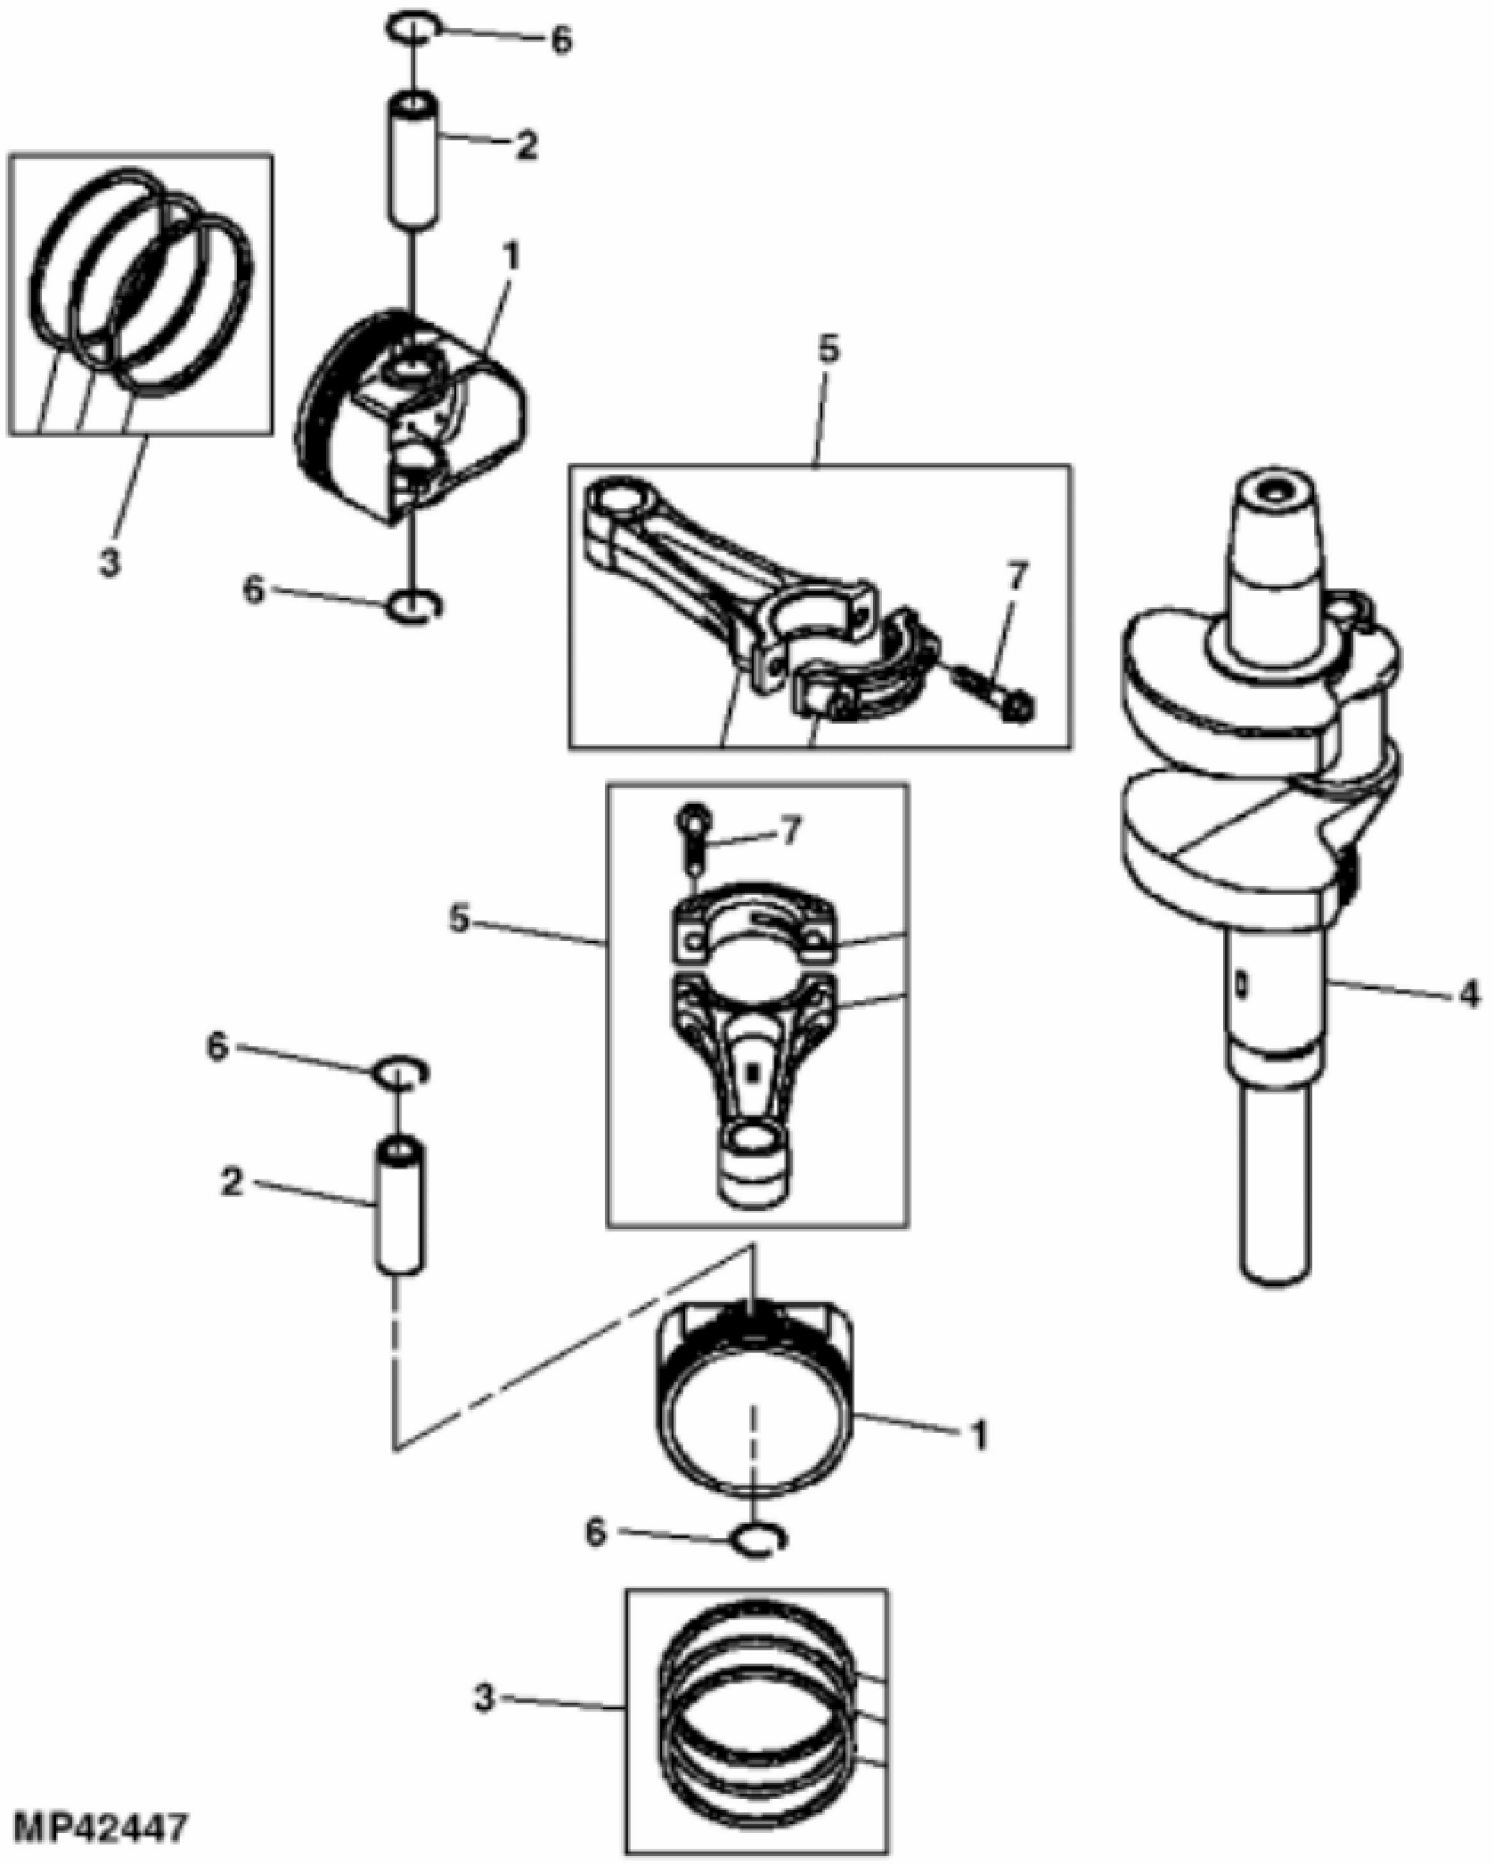

PU03097

KEY	PART NO.	PART NAME	QTY	REMARKS	
1	MIA11533	GASOLINE ENGINE	1	NLA; ORDER MIA11913; MARKED FX651V-AS02	
1	MIA11913	GASOLINE ENGINE	1	NLA; ORDER MIA12051; MARKED FX651V-BS02	
1	MIA12051	GASOLINE ENGINE	1	NLA; ORDER MIA12160; MARKED FX651V-CS02	
1	MIA12161	GASOLINE ENGINE	1	NLA; ORDER MIA12252; SUB FOR MIA12160; MARKED FX730V-DS03R	
1	MIA12252	GASOLINE ENGINE	1	MARKED FX730V-AS20R	
2	19H3693	SCREW	4	3/8" X 1-1/4"	
3	R97021	CLAMP	1		
4	TCU27100	HOSE	1	OIL	

KEY	PART NO.	PART NAME	QTY	REMARKS
1	MIU11325	BOLT	6	
2	MIU12397	COVER	1	BREATHER
3	MIU12395	GASKET	1	
4	MIU12398	PIPE	1	BREATHER
5	21M7244	SCREW	1	M4 X 8
6	MIU11767	PLATE	1	NLA; ORDER MIU13821; Breather
6	MIU13821	PLATE	1	Breather
7	MIU11769	VALVE	1	BREATHER
8	M149281	SEAL	1	
9	19M7863	SCREW	10	M6 X 25
10	MIU12392	CASE	1	NLA; ORDER MIU13778; ROCKER
10	MIU13778	CASE	1	
11	MIU12394	GASKET	2	
12	M138389	SEAL	4	
13	MIU12209	BOLT	6	
14	MIU11776	BOLT	4	M10 X 50
15	MIU12390	CYLINDER HEAD	1	NO. 1
16	M74252	PIN	4	
17	MIU12396	GASKET	2	
18	M138395	STUD	4	NLA; ORDER MIU11736
18	MIU11736	BOLT	4	NLA; ORDER MIU12726
18	MIU12726	STUD	4	
19	MIA11614	CRANKCASE	1	(USE WITH MIA11533)
19	MIA11933	CRANKCASE	1	NLA; ORDER MIA12337; (USE WITH MIA11913, MIA12051)
19	MIA12337	CRANKCASE	1	
20	M127431	ADAPTER FITTING	1	USE WITH MIA11933
20	MIU13767	ADAPTER FITTING	1	USE WITH MIA12337
21	M76104	O-RING	2	
22	MIU14507	PIPE	1	SUB FOR MIU11770
23	M74252	PIN	2	
24	MIU12399	COVER	1	CRANKCASE, (USE WITH MIA11533)
24	MIU13011	COVER	1	NLA; ORDER MIA12754; CRANKCASE, (USE WITH MIA11913, MIA12051)

KEY	PART NO.	PART NAME	QTY	REMARKS
24	MIA12754	CRANKCASE	1	INCLUDES MIU12401, MIU14001 AND M123645; Crankcase Cover Kit
25	M138392	SEAL	1	NLA; ORDER M151774
25	M151774	SEAL	1	
26	MIU12401	PLUG	1	
27	19M8319	SCREW	10	M8 X 50
28	M64850	LIQUID GASKET	AR	
29	MIU12400	SEAL	1	
30	M147270	PLUG	2	NLA; ORDER MIU14001
30	MIU14001	PLUG	2	
31	MIU12391	CYLINDER HEAD	1	NO. 2
32	MIU12393	COVER	1	ORDER MIU13779; Rocker
32	MIU14499	COVER	1	SUB FOR MIU13779; Rocker