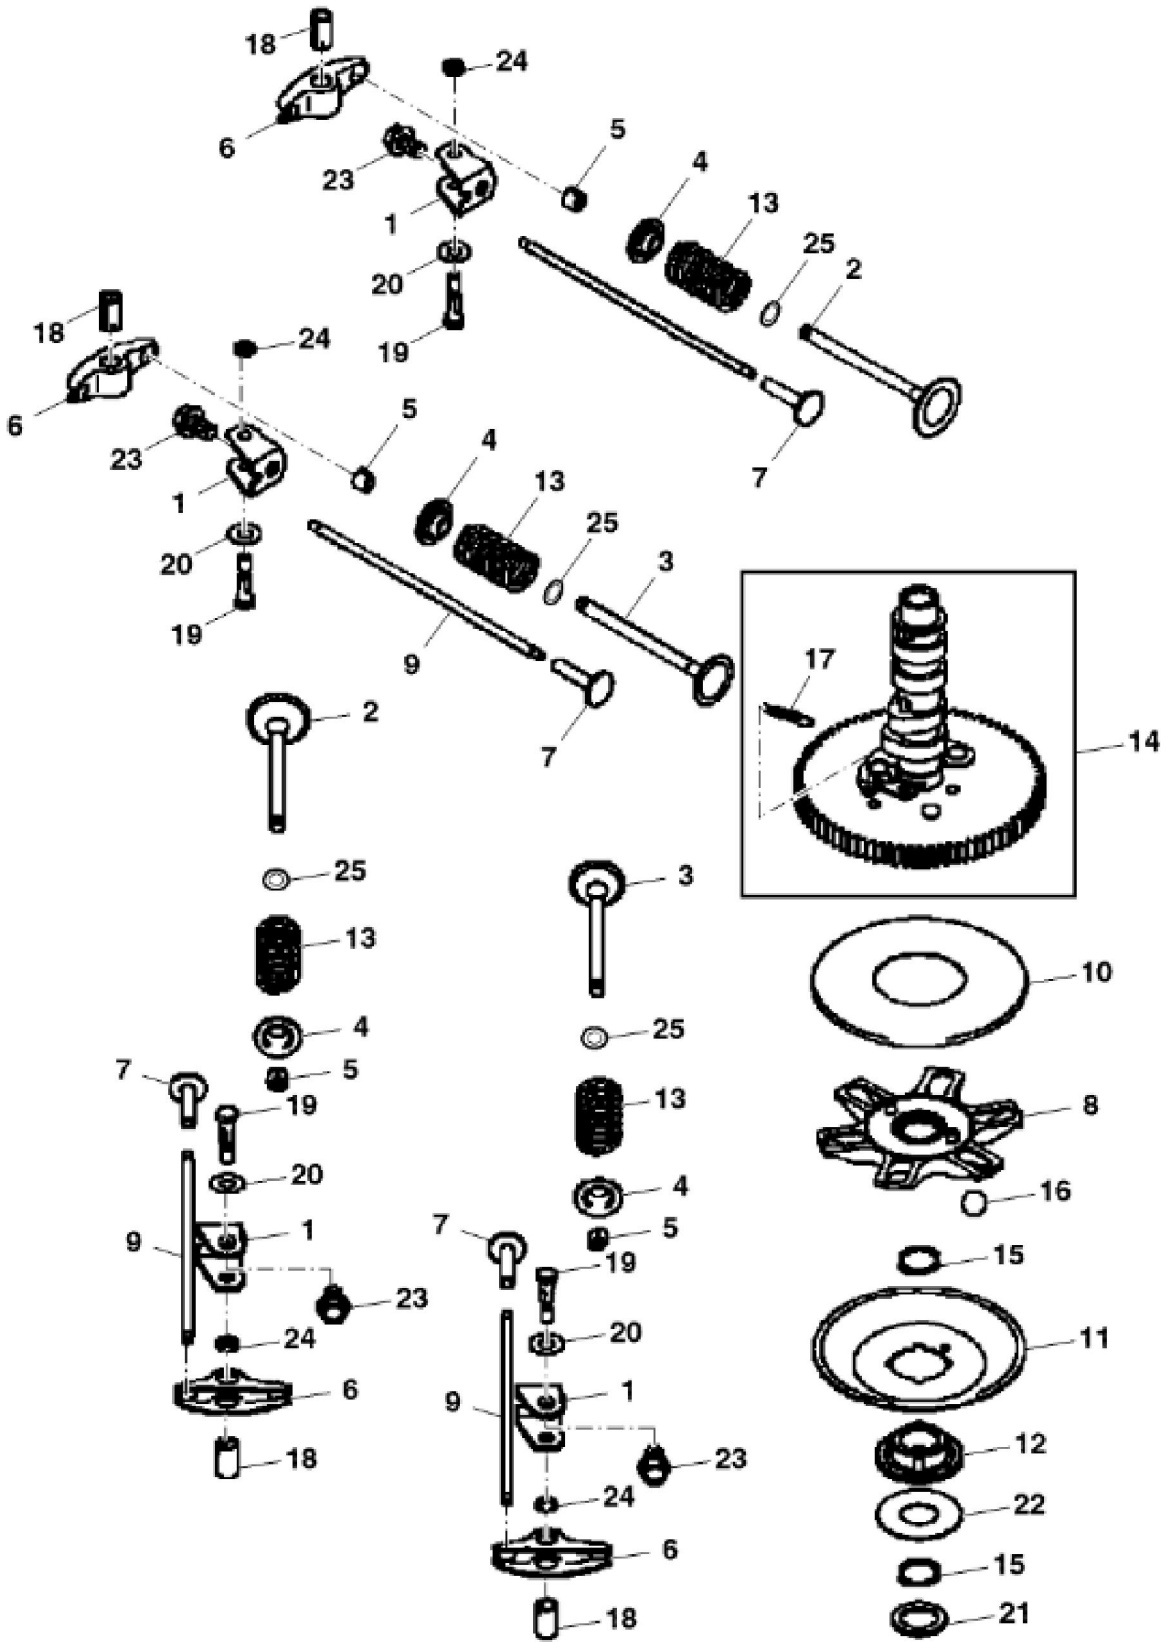

KEY	PART NO.	PART NAME	QTY	REMARKS	
1	MIA10825	GASOLINE ENGINE	1	(SUB MIA11915) (MARKED FX751V-AS04) 27HP KAWASAKI	
1	MIA11915	GASOLINE ENGINE	1	(SUB MIA12053) (MARKED FX751V-BS04)	
1	MIA12053	GASOLINE ENGINE	1	27HP, NLA; ORDER MIA12162; (MARKED FX751V)	
1	MIA12162	GASOLINE ENGINE	1	NLA; ORDER MIA12255; MARKED FX751V-DS04R	
1	MIA12255	GASOLINE ENGINE	1	MARKED FX801V-AS11R; ORDER MIA13101	
1	MIA13101	GASOLINE ENGINE	1	MARKED FX801V-BS11-R	
2	19H3693	SCREW	4	3/8" X 1-1/4", (SUB FOR GC00331, THIS APPLICATION)	

KEY	PART NO.	PART NAME	QTY	REMARKS	
26	21M7244	SCREW	1	M4 X 8	
27	24M7096	WASHER	2	10.500 X 18 X 1.600 mm	
28	MIU11779	BALL BEARING	1	ORDER MIU13981	
28	MIU13981	BALL BEARING	1		
29	M76104	O-RING	2		
30	TCU26943	GUIDE	1	NLA; ORDER TCU33513; Belt	
30	TCU33513	GUIDE	1		
31	24M7178	WASHER	1	10.500 X 30 X 2.500 mm	
..	MIU13981	BALL BEARING	1	USE WITH MIA12732	

Thank you so much for reading

KEY	PART NO.	PART NAME	QTY	REMARKS	
1	MIU11780	PISTON	2		
2	MIU11781	PISTON PIN	2		
3	MIA11247	PISTON RING KIT	2		
4	MIA11248	CRANKSHAFT	1		
5	MIA11249	CONNECTING ROD	2	ORDER MIA13083	
5	MIA13083	CONNECTING ROD	2		
6	MIU11782	SNAP RING	4	NLA; ORDER MIU13987	
6	MIU13987	SNAP RING	4		
7	M147310	BOLT	4	M7 X 35.2	