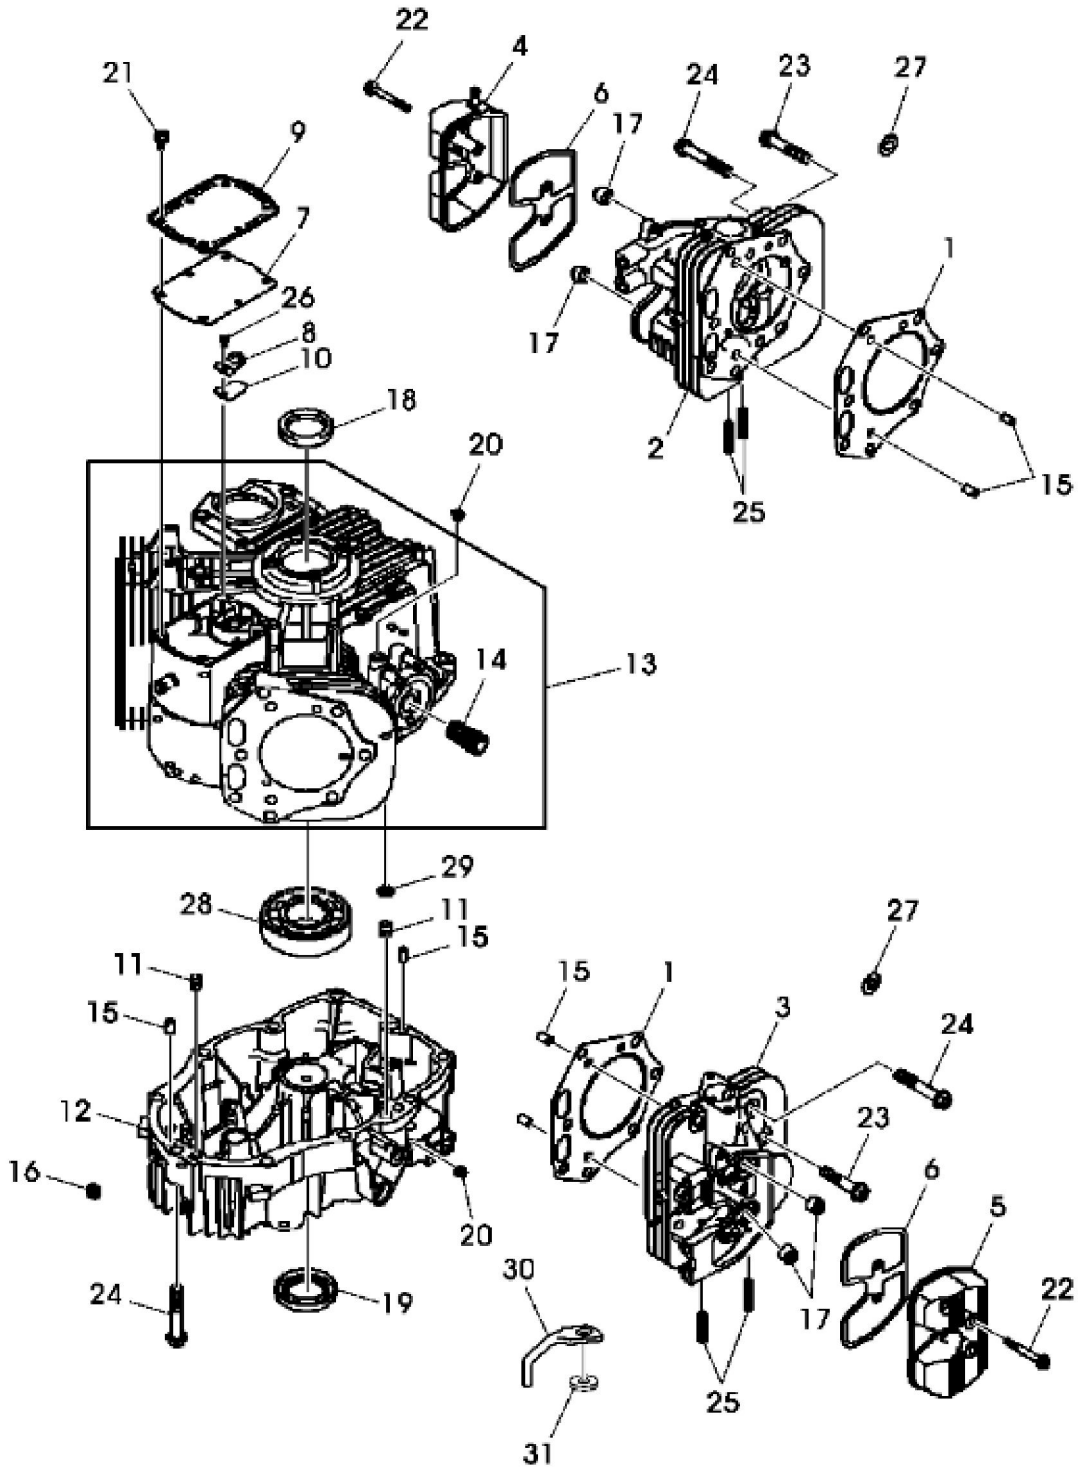

PU01409

John Deere > Turf And Utility >TRACTOR, LAWN AND GARDEN >Z830A - TRACTOR, LAWN AND GARDEN >Z830A Professional ZTrak >20 ENGINE TCM12339 >ST590463 - CYLINDER HEADS AND CRANKCASE

KEY	PART NO.	PART NAME	QTY	REMARKS
1	MIU11760	ENGINE CYLINDER HEAD GASKET	2	
2	UC11383	CYLINDER HEAD	1	SUB FOR MIU11761; No. 1
3	MIU11762	CYLINDER HEAD	1	NO. 2
4	MIU11763	CASE	1	ROCKER NO. 1
5	MIU11764	CASE	1	CRANKCASE COVER
6	MIU14057	GASKET	2	SUB FOR MIU11765; Rocker Case
7	MIU11766	GASKET	1	BREATHER
8	MIU11767	PLATE	1	NLA; ORDER MIU13821; BREATHER
8	MIU13821	PLATE	1	BREATHER
9	MIU11768	COVER	1	BREATHER
10	MIU11769	VALVE	1	BREATHER
11	MIU14507	PIPE	1	SUB FOR MIU11770
12	MIA11493	COVER	1	CRANKCASE, (SUB FOR MIU11771)
13	MIA11246	CRANKCASE	1	NLA; ORDER MIA12315; INCLUDES M127431
13	MIA12315	CRANKCASE	1	NLA; ORDER MIA12732; SUB FOR MIA11492; INCLUDES M127431, MIU14001 AND MIU13981
13	MIA12732	CRANKCASE	1	INCLUDES MIU13981
14	MIU14223	HOSE FITTING	1	SUB FOR M127431 APPL
15	MIU11772	PIN	6	NLA; ORDER M74252
15	M74252	PIN	6	
16	M138392	SEAL	1	NLA; ORDER M151774
16	M151774	SEAL	1	
17	M152964	SEAL	4	
18	MIU11773	SEAL	1	
19	MIU11774	SEAL	1	
20	M147270	PLUG	1	NLA; ORDER MIU14001
20	MIU14001	PLUG	1	
21	MIU11325	BOLT	6	M6 X 12
22	MIU11775	BOLT	4	M6 X 50
23	MIU11776	BOLT	2	M10X1.25X50
24	MIU11777	BOLT	20	M10X1.25X60
25	M138395	STUD	4	NLA; ORDER MIU11736
25	MIU11736	BOLT	4	NLA; ORDER MIU12726
25	MIU12726	STUD	4