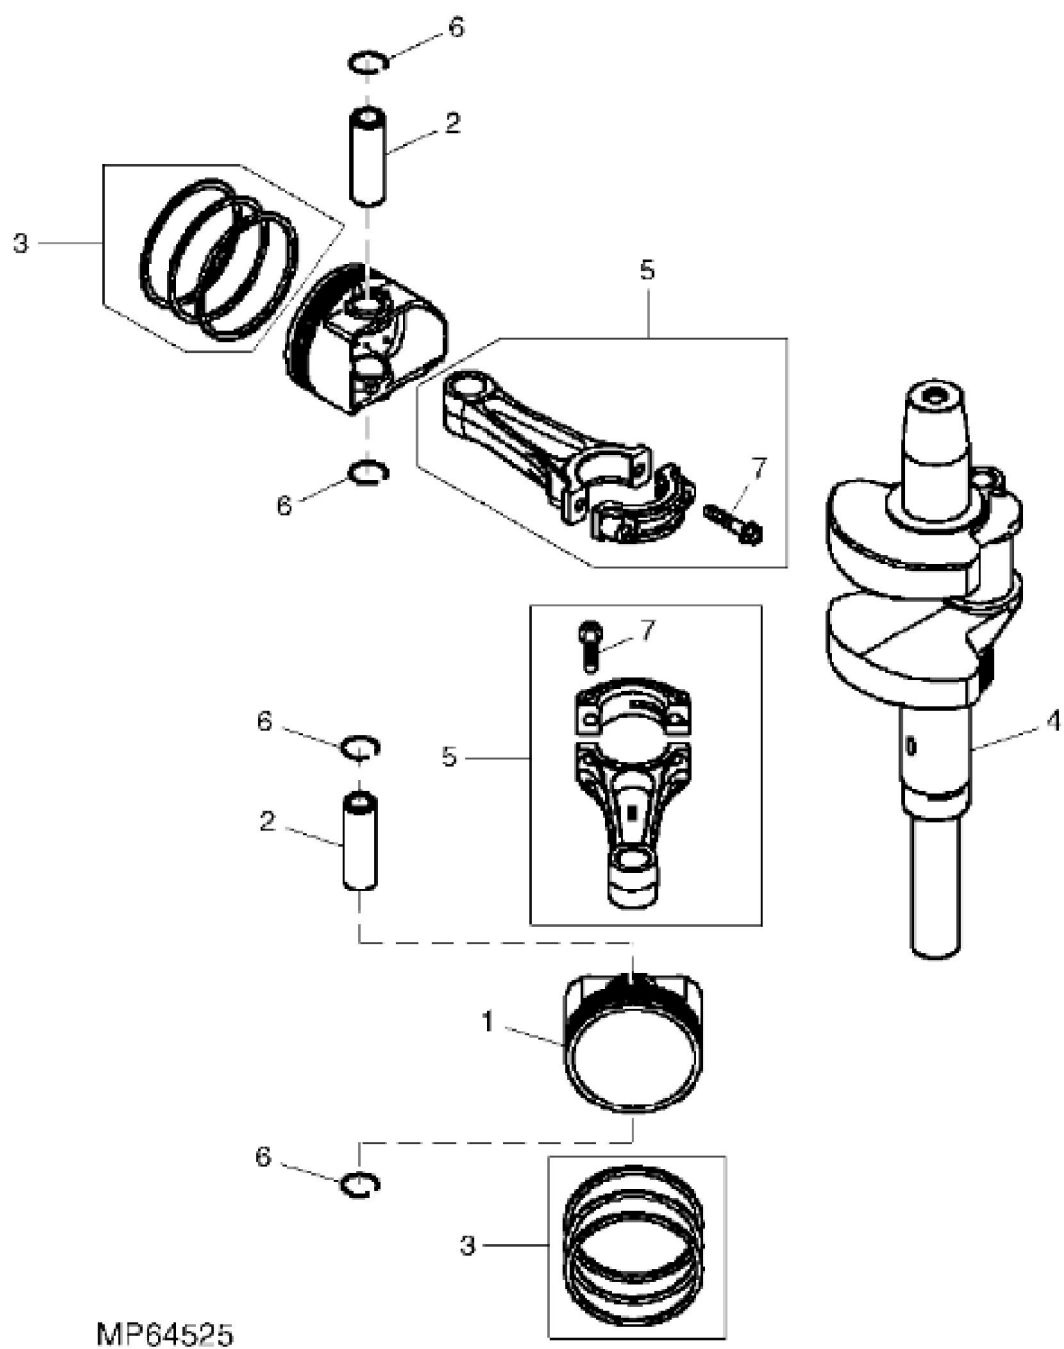

KEY	PART NO.	PART NAME	QTY	REMARKS	
1	MIA10825	GASOLINE ENGINE	1	(SUB MIA11915) (MARKED FX751V-AS04) 27HP KAWASAKI	
1	MIA11915	GASOLINE ENGINE	1	(SUB MIA12053) (MARKED FX751V-BS04)	
1	MIA12053	GASOLINE ENGINE	1	27HP, NLA; ORDER MIA12162; (MARKED FX751V)	
1	MIA12162	GASOLINE ENGINE	1	NLA; ORDER MIA12255; MARKED FX751V-DS04R	
1	MIA12255	GASOLINE ENGINE	1	MARKED FX801V-AS11R; ORDER MIA13101	
1	MIA13101	GASOLINE ENGINE	1	MARKED FX801V-BS11-R	
2	19H3693	SCREW	4	3/8" X 1-1/4", (SUB FOR GC00331, THIS APPLICATION)	

KEY	PART NO.	PART NAME	QTY	REMARKS	
26	21M7244	SCREW	1	M4 X 8	
27	24M7096	WASHER	2	10.500 X 18 X 1.600 mm	
28	MIU11779	BALL BEARING	1	ORDER MIU13981	
28	MIU13981	BALL BEARING	1		
29	M76104	O-RING	2		
30	TCU26943	GUIDE	1	NLA; ORDER TCU33513; Belt	
30	TCU33513	GUIDE	1		
31	24M7178	WASHER	1	10.500 X 30 X 2.500 mm	
..	MIU13981	BALL BEARING	1	USE WITH MIA12732	