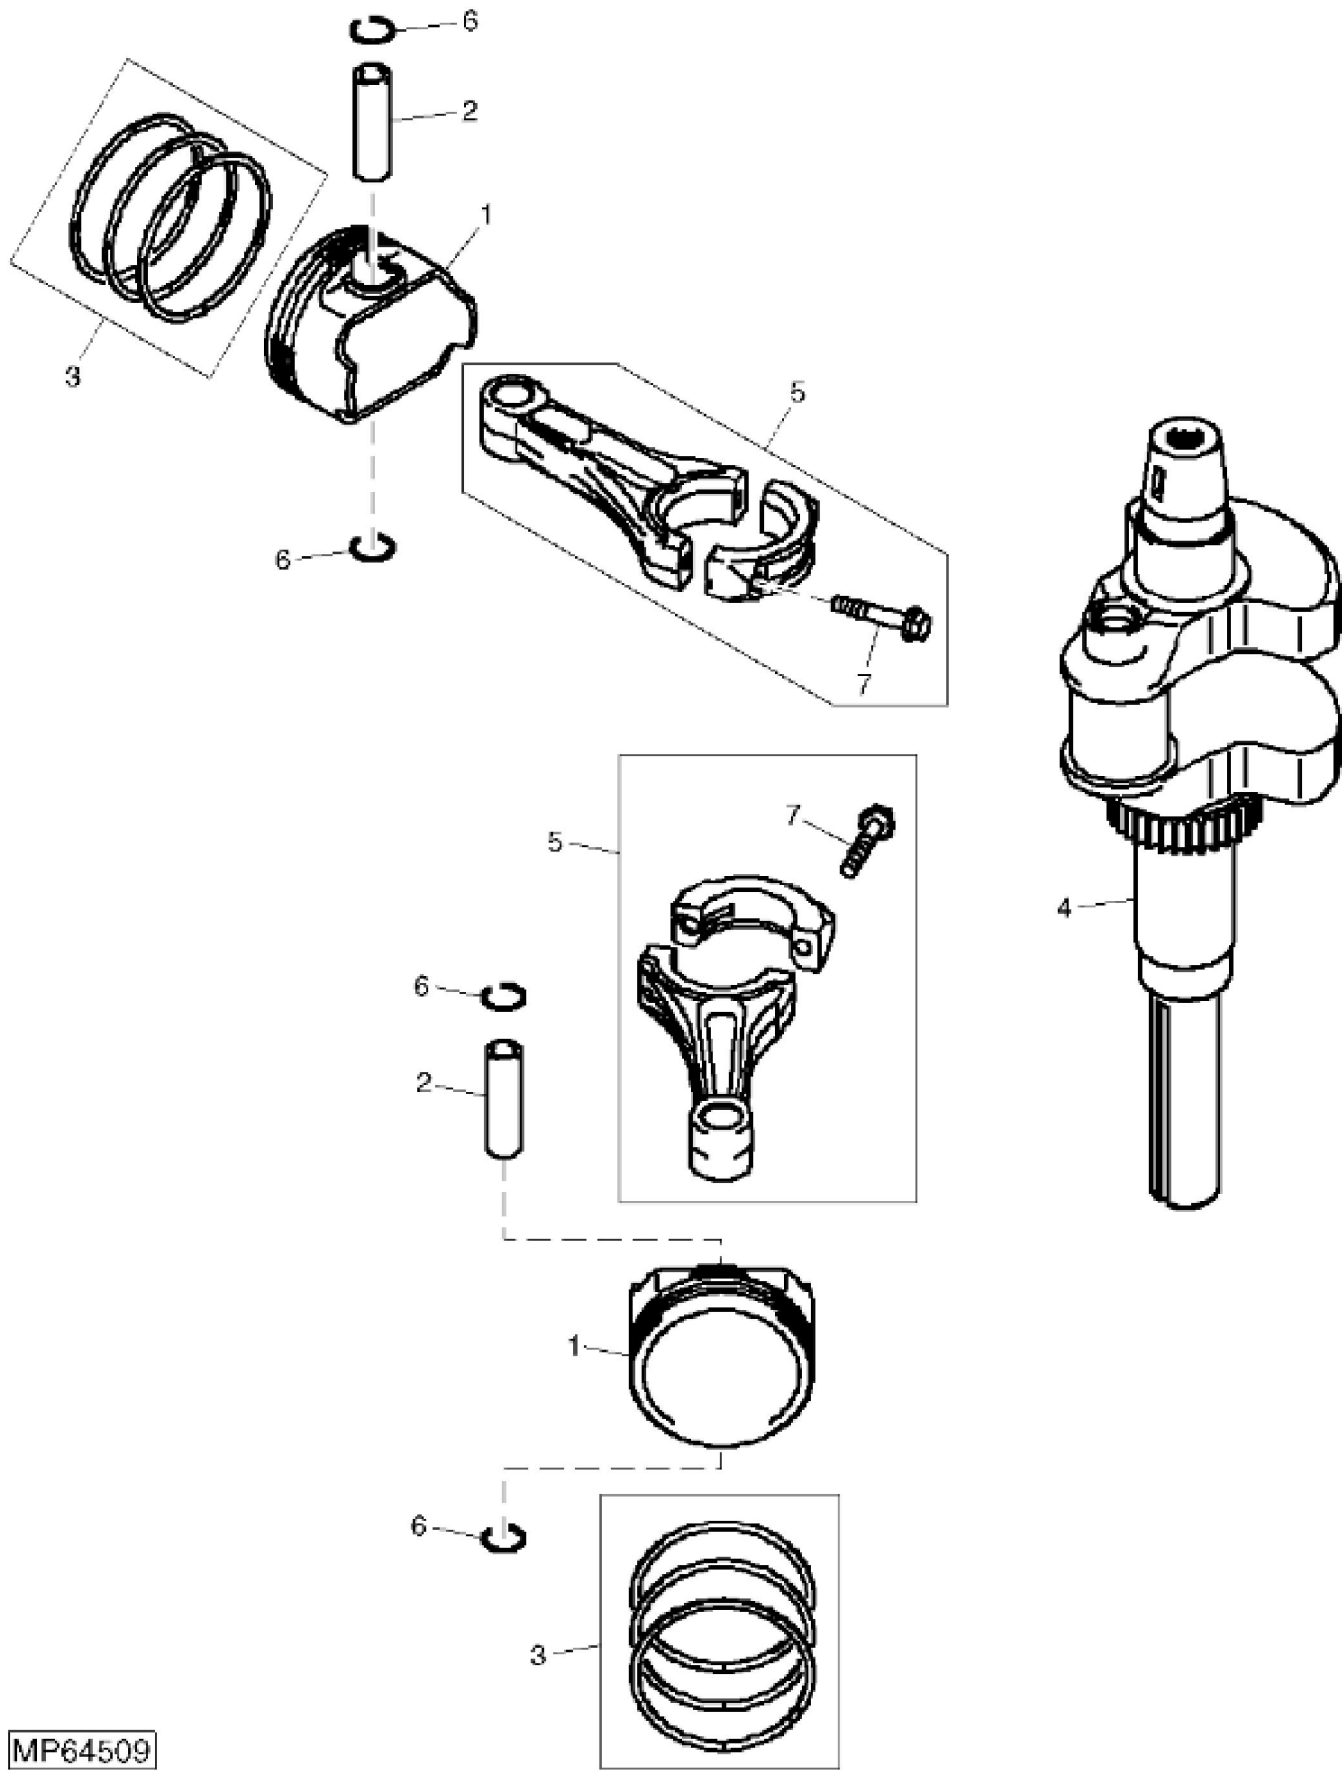

KEY	PART NO.	PART NAME	QTY	REMARKS	
1	MIA11322	GASOLINE ENGINE	1	MARKED FH721V-BS39; NLA; ORDER MIA11242; 25hp	
1	MIA11242	SHORT BLOCK ASSEMBLY	1	25hp Kawasaki	
1	MIA11321	GASOLINE ENGINE	1		
2	GC00331	SCREW	4	9.525 X 29.580 mm, NLA; ORDER GX24210	
2	GX24210	SCREW	4		

John Deere > Turf And Utility >TRACTOR, LAWN AND GARDEN >Z820A - TRACTOR, LAWN AND GARDEN >Z820A Professional ZTrak >20 ENGINE TCM11478 >ST590276 - CYLINDER HEADS AND CRANKCASE

KEY	PART NO.	PART NAME	QTY	REMARKS
1	M147908	ENGINE CYLINDER HEAD GASKET	2	
2	AM135296	CYLINDER HEAD	1	NO. 2
3	MIA10402	CYLINDER HEAD	1	NO. 1
4	M140218	CASE	2	ROCKER
5	M140220	GASKET	1	CRANKCASE COVER
6	M140221	GASKET	2	ROCKER CASE
7	MIU11731	GASKET	1	BREATHER
8	M140223	PLATE	1	
9	MIU11732	COVER	1	
10	M140229	VALVE	1	
11	MIU11292	COVER	1	CRANKCASE
12	MIA10962	CRANKCASE	1	
12	MIA10920	CRANKCASE	1	(USE WITH MIA11242)
13	M127431	ADAPTER FITTING	1	
14	M140231	SNAP RING	2	
15	M138388	PIN	6	
16	M138389	SEAL	4	
17	M138392	SEAL	1	NLA; ORDER M151774
17	M151774	SEAL	1	
18	M150948	SEAL	1	
19	MIU11733	SEAL	1	
20	M147270	PLUG	1	NLA; ORDER MIU14001
20	MIU14001	PLUG	1	
21	19M8319	SCREW	18	M8 X 50
22	19M7775	SCREW	4	M6 X 16
23	19M7320	CAP SCREW	4	M6 X 40
24	MIU11322	BOLT	2	
25	M138395	STUD	4	NLA; ORDER MIU11736
25	MIU11736	BOLT	4	NLA; ORDER MIU12726
25	MIU12726	STUD	4	
26	21M7244	SCREW	1	M4 X 8
27	TCU26943	GUIDE	1	NLA; ORDER TCU33513; Belt
27	TCU33513	GUIDE	1	
28	24M7178	WASHER	1	10.500 X 30 X 2.500 mm

Thank you so much for reading

KEY	PART NO.	PART NAME	QTY	REMARKS	
1	M143319	PISTON	2	STANDARD	
1	M146875	PISTON	AR	L, 0.50	
2	M138397	PISTON PIN	2		
3	AM128738	PISTON RING KIT	2		
3	AM132069	PISTON RING KIT	AR	L, 0.50	
4	MIA11235	CRANKSHAFT	1		
5	MIA10804	CONNECTING ROD	2		
6	M138398	SNAP RING	4		
7	M146763	BOLT	4	M6 X 35	