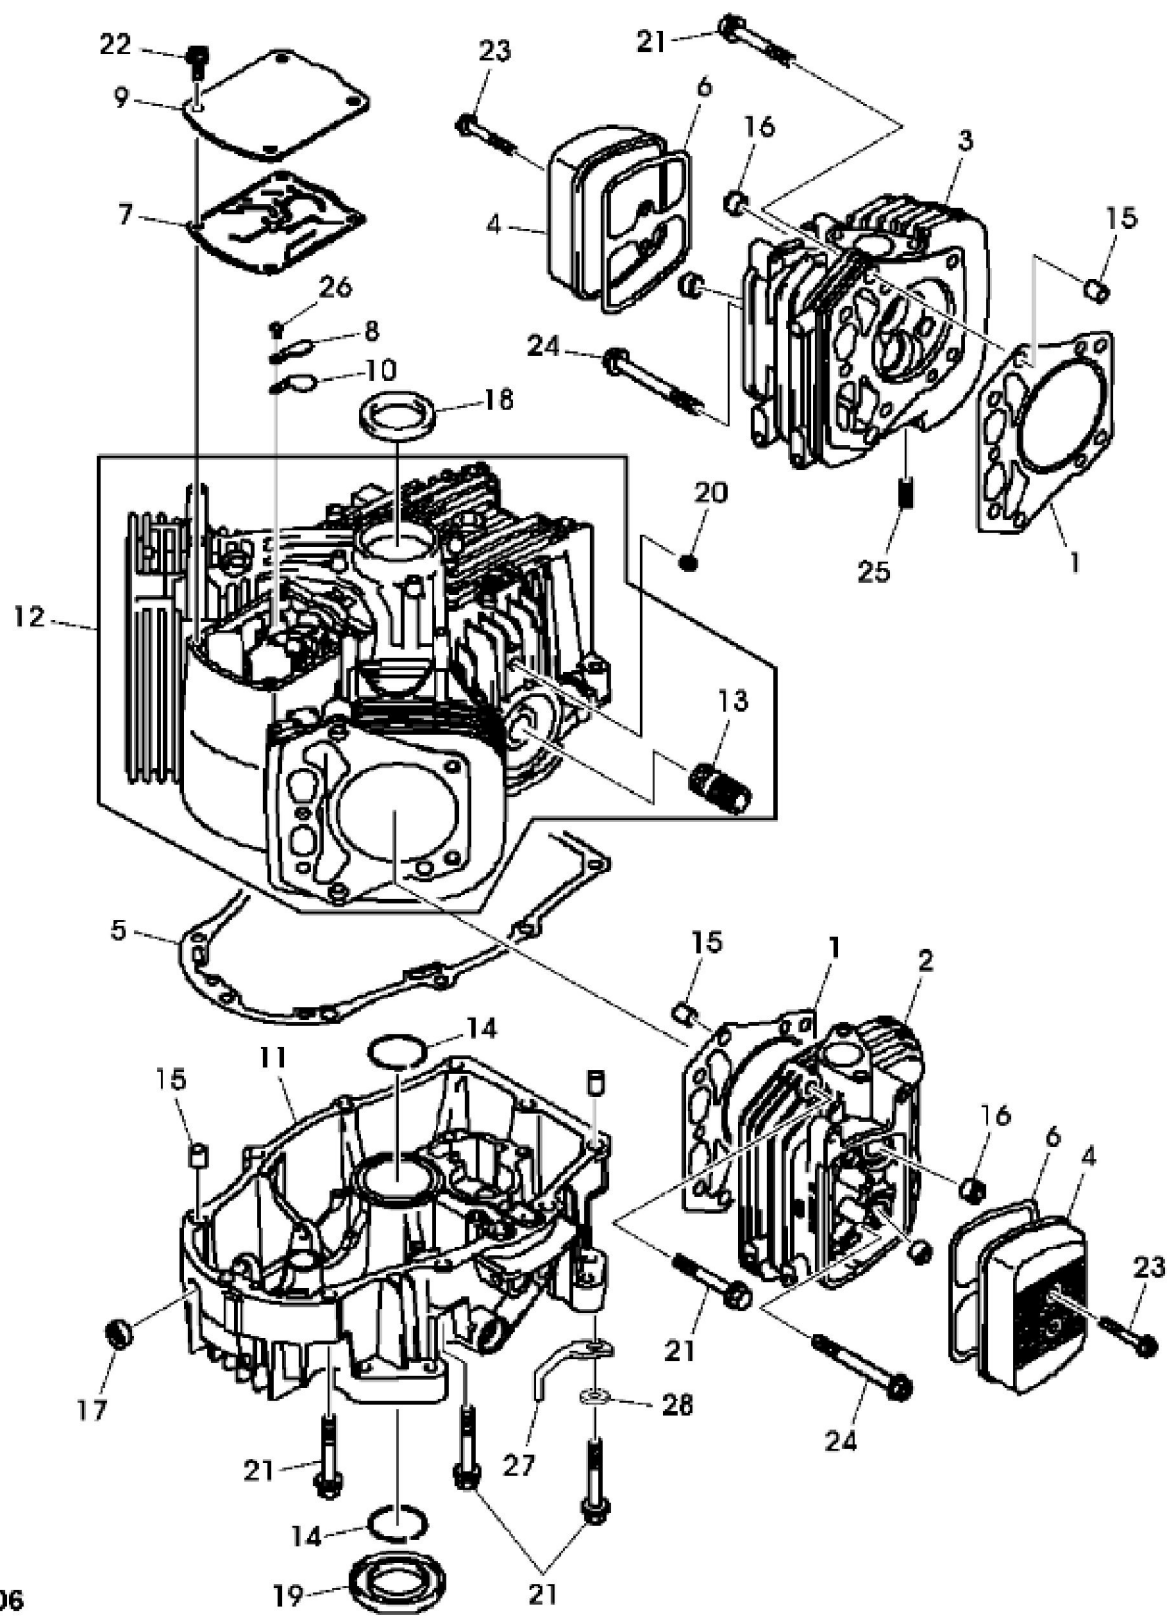

PU01406

John Deere > Turf And Utility >TRACTOR, LAWN AND GARDEN >Z820A - TRACTOR, LAWN AND GARDEN >Z820A Professional ZTrak >20 ENGINE TCM11478 >ST590276 - CYLINDER HEADS AND CRANKCASE

KEY	PART NO.	PART NAME	QTY	REMARKS
1	M147908	ENGINE CYLINDER HEAD GASKET	2	
2	AM135296	CYLINDER HEAD	1	NO. 2
3	MIA10402	CYLINDER HEAD	1	NO. 1
4	M140218	CASE	2	ROCKER
5	M140220	GASKET	1	CRANKCASE COVER
6	M140221	GASKET	2	ROCKER CASE
7	MIU11731	GASKET	1	BREATHER
8	M140223	PLATE	1	
9	MIU11732	COVER	1	
10	M140229	VALVE	1	
11	MIU11292	COVER	1	CRANKCASE
12	MIA10962	CRANKCASE	1	
12	MIA10920	CRANKCASE	1	(USE WITH MIA11242)
13	M127431	ADAPTER FITTING	1	
14	M140231	SNAP RING	2	
15	M138388	PIN	6	
16	M138389	SEAL	4	
17	M138392	SEAL	1	NLA; ORDER M151774
17	M151774	SEAL	1	
18	M150948	SEAL	1	
19	MIU11733	SEAL	1	
20	M147270	PLUG	1	NLA; ORDER MIU14001
20	MIU14001	PLUG	1	
21	19M8319	SCREW	18	M8 X 50
22	19M7775	SCREW	4	M6 X 16
23	19M7320	CAP SCREW	4	M6 X 40
24	MIU11322	BOLT	2	
25	M138395	STUD	4	NLA; ORDER MIU11736
25	MIU11736	BOLT	4	NLA; ORDER MIU12726
25	MIU12726	STUD	4	
26	21M7244	SCREW	1	M4 X 8
27	TCU26943	GUIDE	1	NLA; ORDER TCU33513; Belt
27	TCU33513	GUIDE	1	
28	24M7178	WASHER	1	10.500 X 30 X 2.500 mm