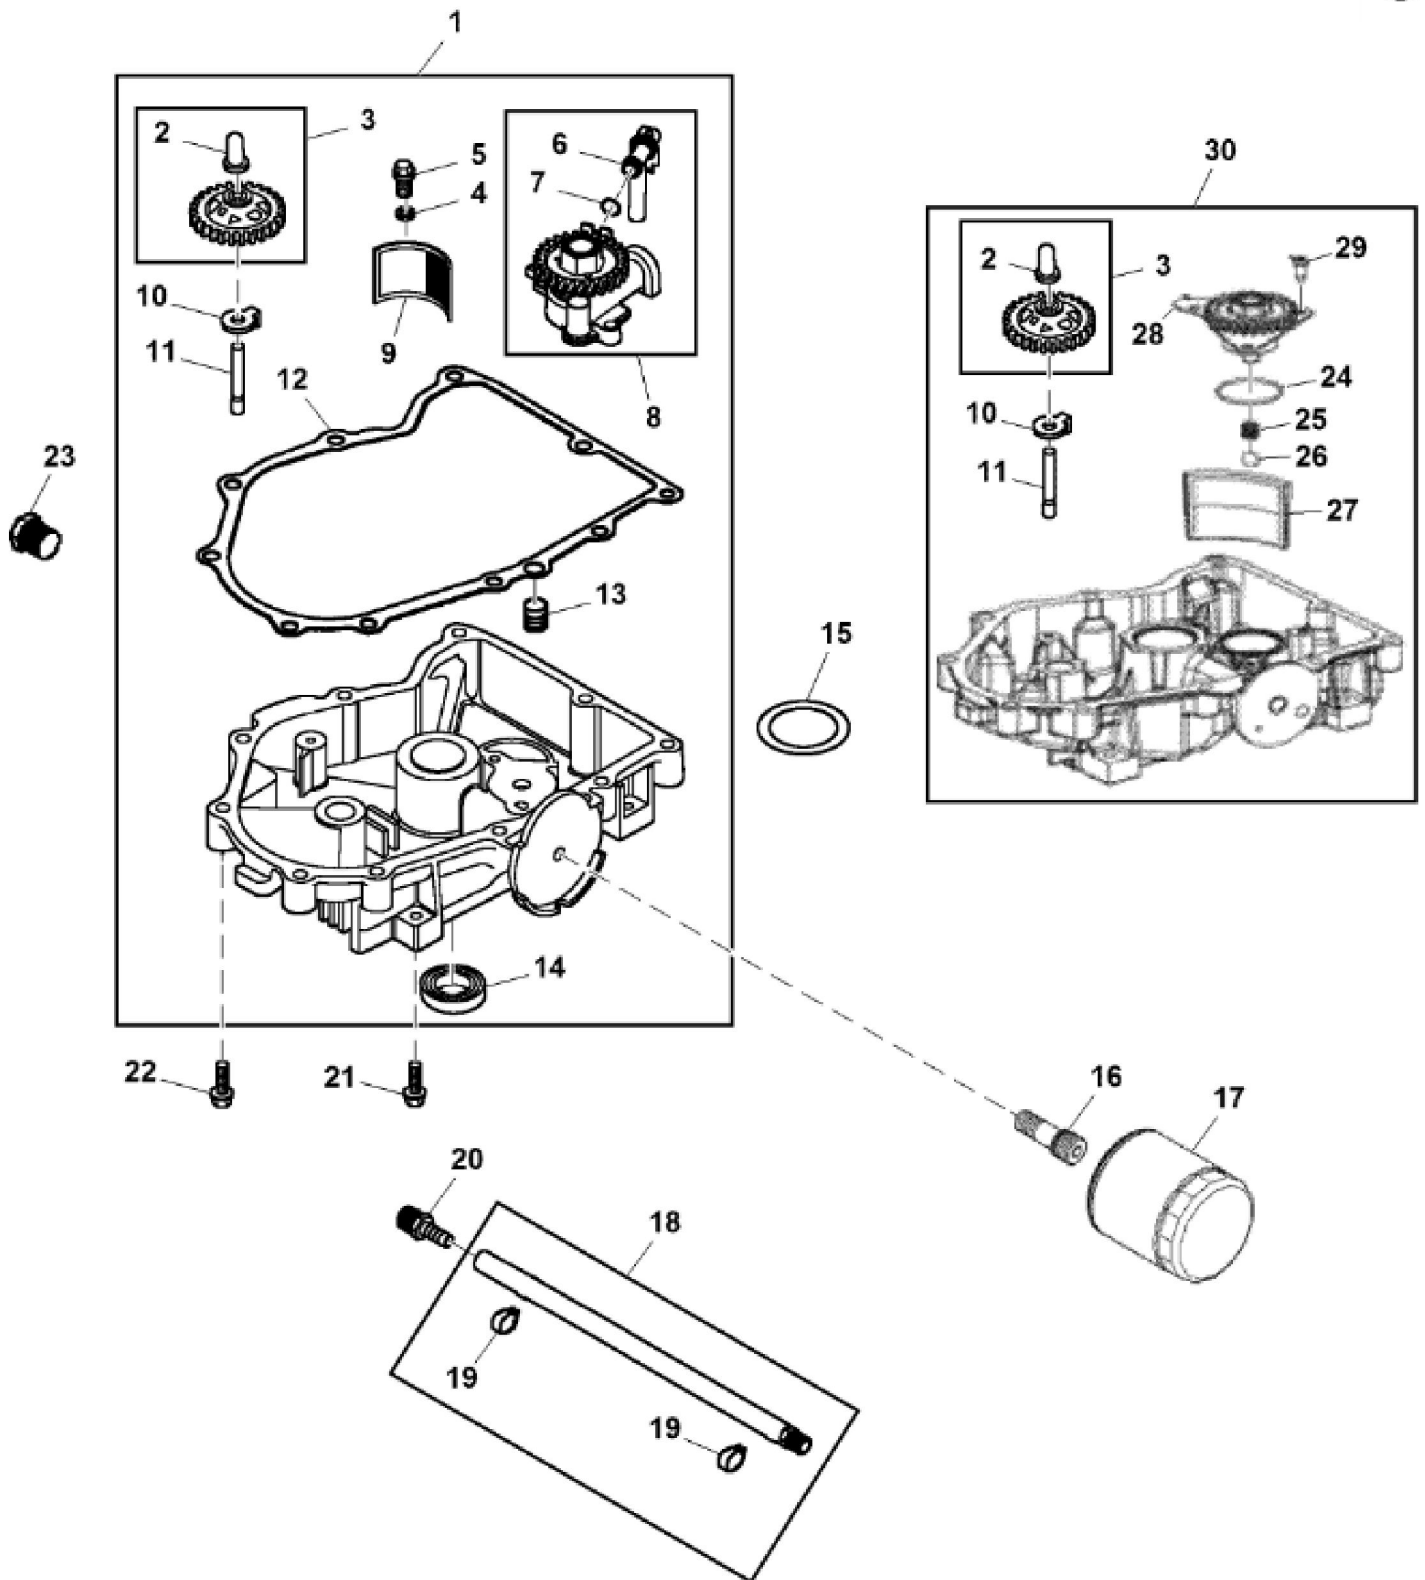

KEY	PART NO.	PART NAME	QTY	REMARKS	
30	M134912	STRAP	1		
31	MIU14033	SCREW	2		
31	MIU12950	SCREW	2	USE WITH MIA12725	
32	M134913	BRACKET	1		
33	M134914	SPACER	1		
..	AM125389	VALVE TRAIN KIT	1	VALVE TRAIN (INCLUDES PARTS MARKED (A))	

**Thank you so much for reading**

KEY	PART NO.	PART NAME	QTY	REMARKS
1	.....	PLUG	1	
2	MIA11868	CRANKSHAFT	1	
3	M143941	SNAP RING	1	
4	M143936	WASHER	1	9 MM
5	M143970	SEAL	1	
6	M143939	WASHER	1	11/32"
7	M148328	SHAFT	1	GOVERNOR CROSS
8	MIU11539	SEAL	1	
9	M148124	O-RING	1	
10	M134898	FITTING	1	
11	M76215	PLUG	1	
12	MIU11251	DOWEL PIN	6	
13	MIU12971	CONNECTING ROD	2	ORDER MIU13923; STD
13	MIU13923	CONNECTING ROD	2	ORDER MIA12812
13	MIA12812	CONNECTING ROD	2	
14	MIA11859	PISTON REPLACEMENT KIT	2	(STD)
14	MIA11863	PISTON REPLACEMENT KIT	2	0.25 mm, ORDER MIA12734; OS
14	MIA12734	PISTON KIT	1	
15	MIA11220	PISTON RING KIT	1	(STD)
15	MIU12970	PISTON RING KIT	1	.25 MM (.010") OS
16	M132341	RETAINER	2	
17	M137492	CAMSHAFT	1	(INCLUDES PARTS MARKED (A))
18	M92193	O-RING	1	
19	M134901	BRACKET	1	
20	MIU11957	TUBE	1	
21	M92194	O-RING	1	
22	19M7373	CAP SCREW	1	M5 X 20
23	M93483	SCREW	2	
24	M134899	RETAINER	2	
25	M134900	BREATHER	2	
26	AM126257	DIPSTICK	1	
27	AM124450	FILLER CAP	1	
..	MIU11545	LUBRICANT	1	(A)
..	AM117019	GEAR KIT	1	