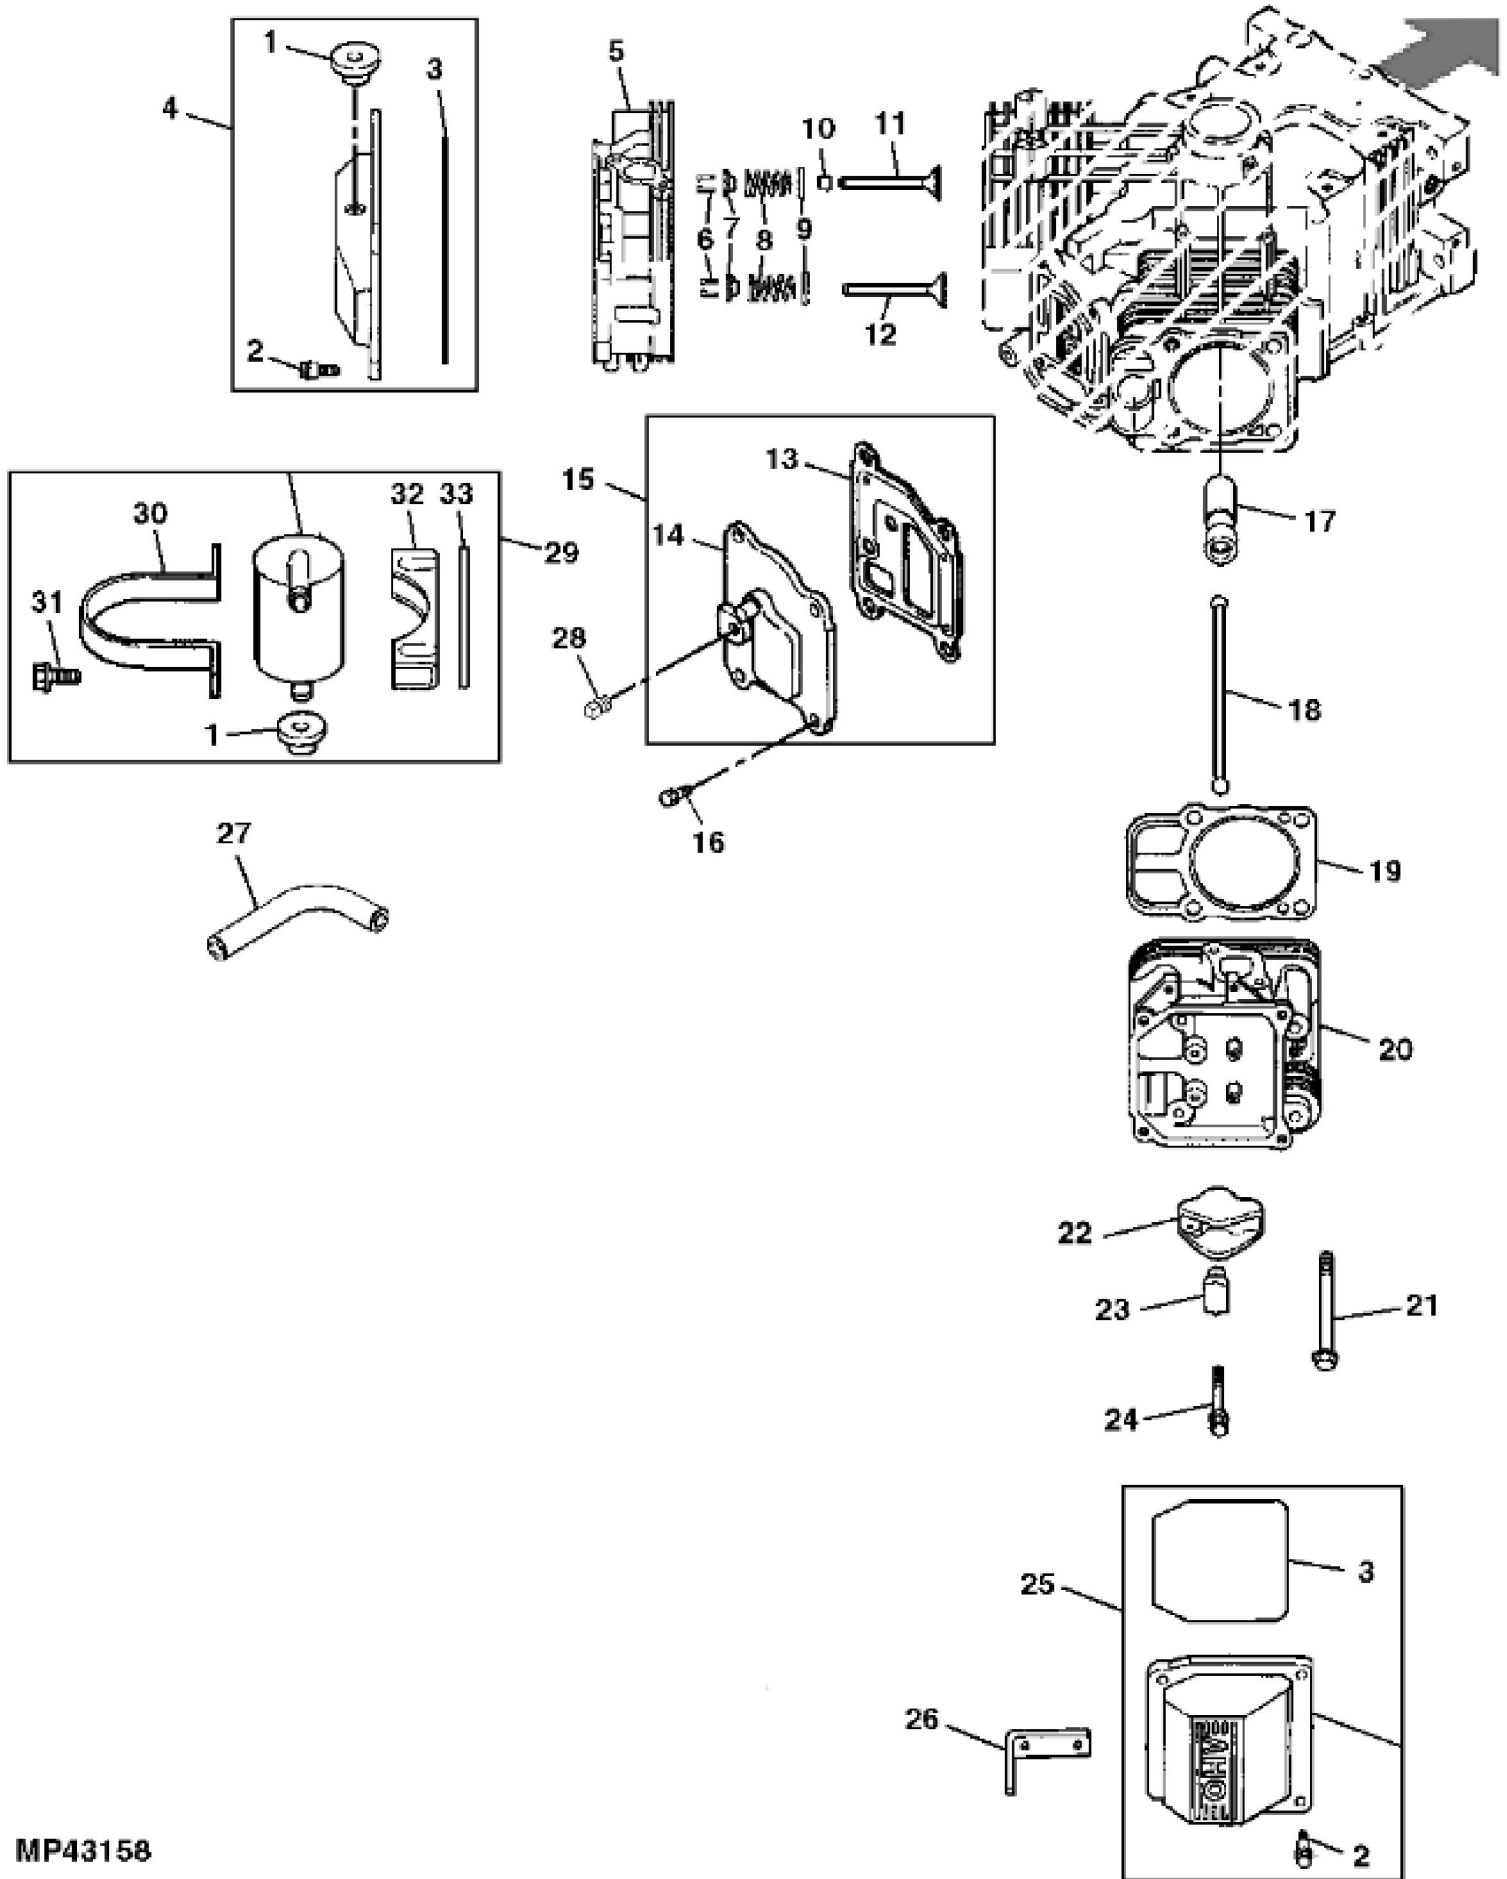

MP43158

KEY	PART NO.	PART NAME	QTY	REMARKS
1	M148338	GROMMET	1	
1	MIU13209	GROMMET	1	USE WITH MIA12725
2	M132402	SCREW	4	
3	MIU11443	O-RING	1	
4	AM134352	VALVE COVER	1	RH, (W/BREATHER)
5	MIU12990	CYLINDER KIT	1	(NO. 1) (INCLUDES (2) M134459, STUD)
6	AM107043	RETAINER	4	(2 PER SET)
7	M92203	CAP	4	
8	M132352	SPRING	4	
9	M43123	RETAINER	4	
10	M146775	SEAL	2	NLA; ORDER MIU14137; VALVE STEM
10	MIU14137	SEAL	2	SUB FOR M92202
10	M92202	SEAL	2	
11	M132353	INTAKE VALVE	2	(STD)
11	M132354	INTAKE VALVE	2	.25 MM (.010") OS
12	M132355	EXHAUST VALVE	2	(STD)
12	M132356	EXHAUST VALVE	2	.25 MM (.010") OS
13	MIU12491	GASKET	1	
14	MIU13510	COVER	1	SUB FOR M148331
15	AM126260	BREATHER	1	
16	37M7131	SCREW	4	M6 X 20
17	MIU13278	VALVE LIFTER	4	SUB FOR MIU12989
18	M132357	PUSH ROD	4	(A)
19	M141731	ENGINE CYLINDER HEAD GASKET	2	
20	MIU12988	CYLINDER KIT	1	(NO. 2) (INCLUDES (2) M134459, STUD)
21	19M7811	SCREW	8	M10 X 90
22	M131133	ROCKER ARM	4	(A)
23	MIU11263	PIVOT	4	(A)
24	19M8290	SCREW	4	M6 X 35
25	AM134290	VALVE COVER	1	(LH)
26	MIU12948	STRAP	1	
27	.....	HOSE	1	BREATHER, (MAKE FROM T57822)
28	15H558	PIPE PLUG	1	1/8"
29	AM126265	KIT	1	NLA; ORDER MIA12725; Breather Separator
29	MIA12725	SEPARATOR KIT	1	

KEY	PART NO.	PART NAME	QTY	REMARKS	
30	M134912	STRAP	1		
31	MIU14033	SCREW	2		
31	MIU12950	SCREW	2	USE WITH MIA12725	
32	M134913	BRACKET	1		
33	M134914	SPACER	1		
..	AM125389	VALVE TRAIN KIT	1	VALVE TRAIN (INCLUDES PARTS MARKED (A))	