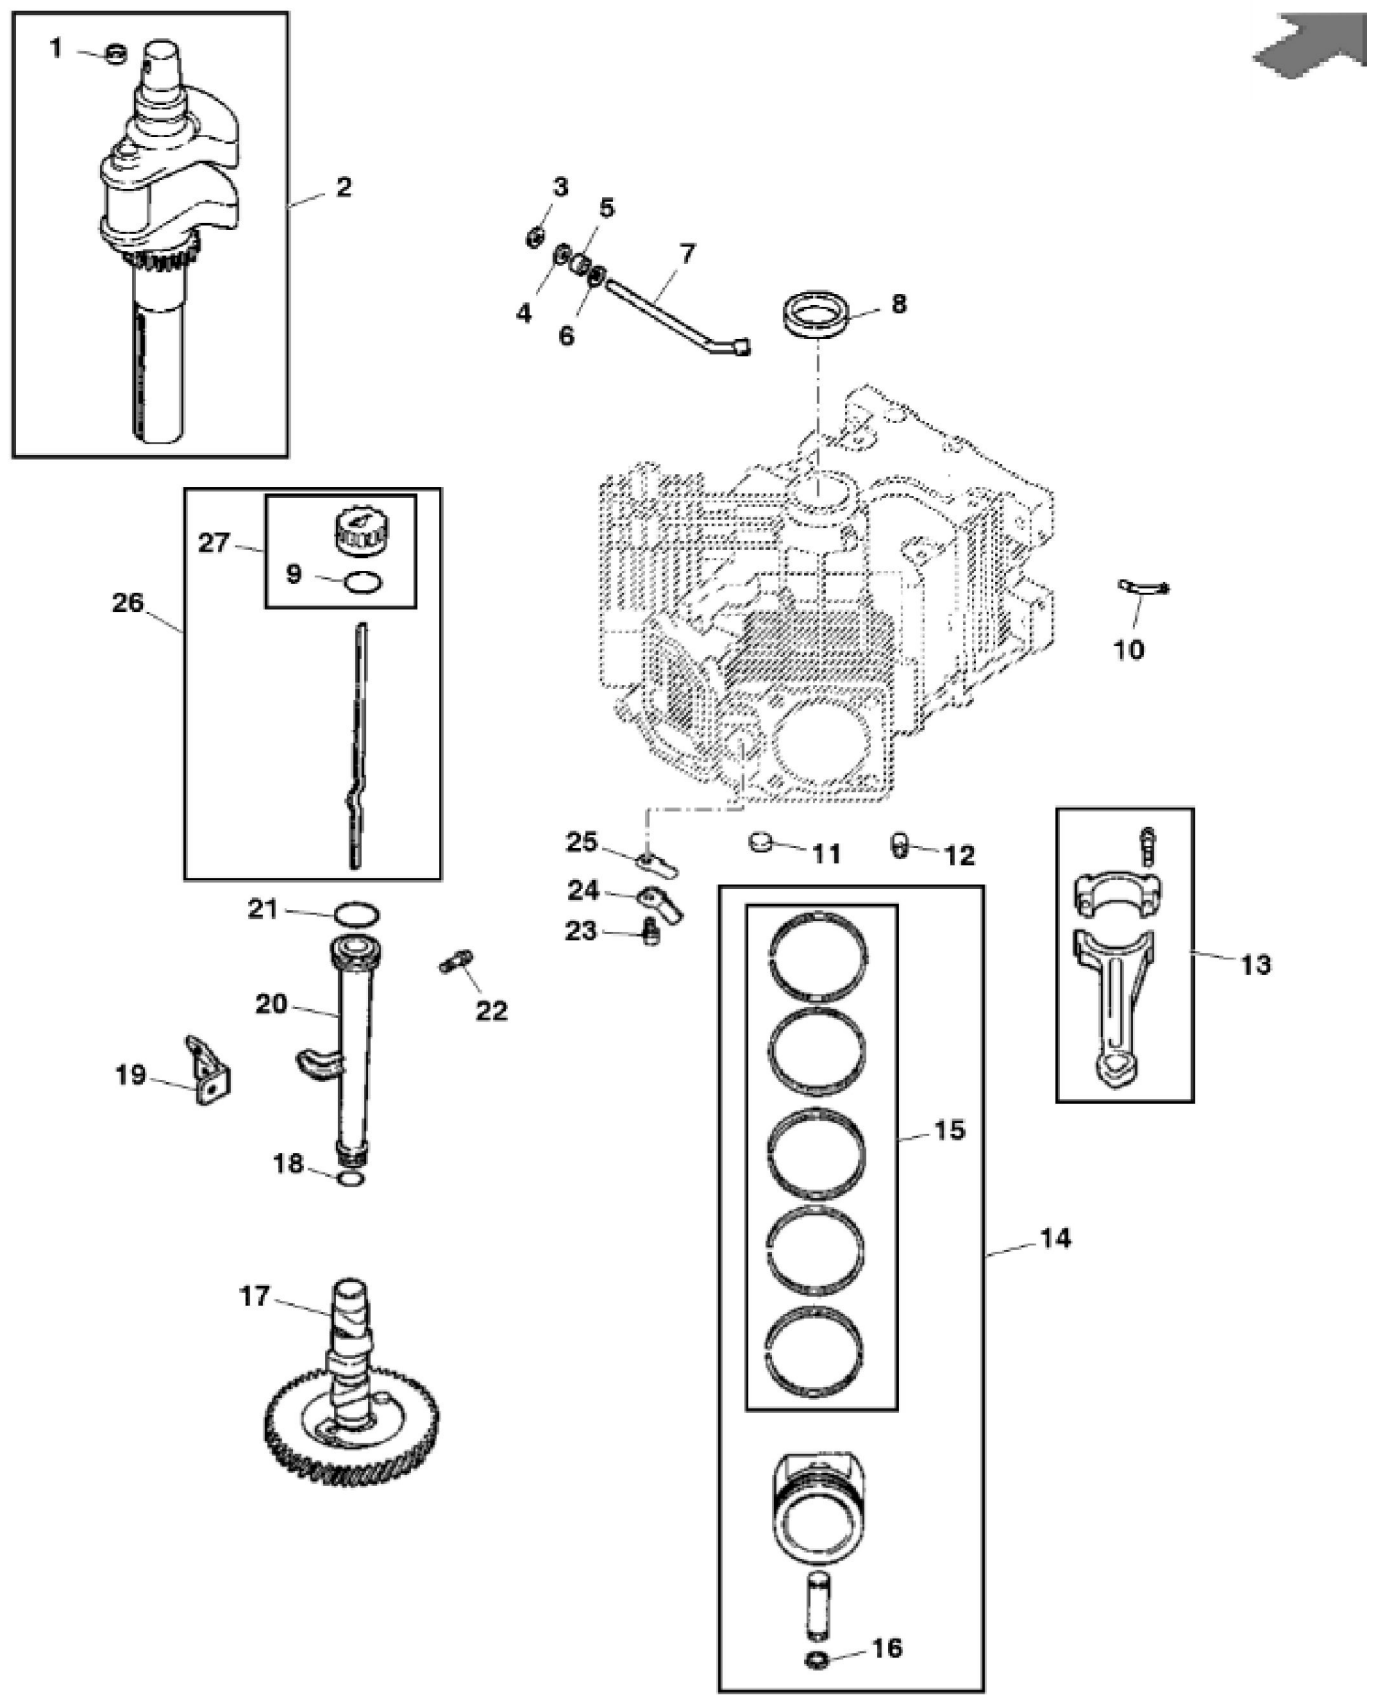

KEY	PART NO.	PART NAME	QTY	REMARKS	
30	M134912	STRAP	1		
31	MIU14033	SCREW	2		
31	MIU12950	SCREW	2	USE WITH MIA12725	
32	M134913	BRACKET	1		
33	M134914	SPACER	1		
..	AM125389	VALVE TRAIN KIT	1	VALVE TRAIN (INCLUDES PARTS MARKED (A))	

**Thank you so much for reading**

KEY	PART NO.	PART NAME	QTY	REMARKS
1	.....	PLUG	1	
2	MIA11868	CRANKSHAFT	1	
3	M143941	SNAP RING	1	
4	M143936	WASHER	1	9 MM
5	M143970	SEAL	1	
6	M143939	WASHER	1	11/32"
7	M148328	SHAFT	1	GOVERNOR CROSS
8	MIU11539	SEAL	1	
9	M148124	O-RING	1	
10	M134898	FITTING	1	
11	M76215	PLUG	1	
12	MIU11251	DOWEL PIN	6	
13	MIU12971	CONNECTING ROD	2	ORDER MIU13923; STD
13	MIU13923	CONNECTING ROD	2	ORDER MIA12812
13	MIA12812	CONNECTING ROD	2	
14	MIA11859	PISTON REPLACEMENT KIT	2	(STD)
14	MIA11863	PISTON REPLACEMENT KIT	2	0.25 mm, ORDER MIA12734; OS
14	MIA12734	PISTON KIT	1	
15	MIA11220	PISTON RING KIT	1	(STD)
15	MIU12970	PISTON RING KIT	1	.25 MM (.010") OS
16	M132341	RETAINER	2	
17	M137492	CAMSHAFT	1	(INCLUDES PARTS MARKED (A))
18	M92193	O-RING	1	
19	M134901	BRACKET	1	
20	MIU11957	TUBE	1	
21	M92194	O-RING	1	
22	19M7373	CAP SCREW	1	M5 X 20
23	M93483	SCREW	2	
24	M134899	RETAINER	2	
25	M134900	BREATHER	2	
26	AM126257	DIPSTICK	1	
27	AM124450	FILLER CAP	1	
..	MIU11545	LUBRICANT	1	(A)
..	AM117019	GEAR KIT	1	