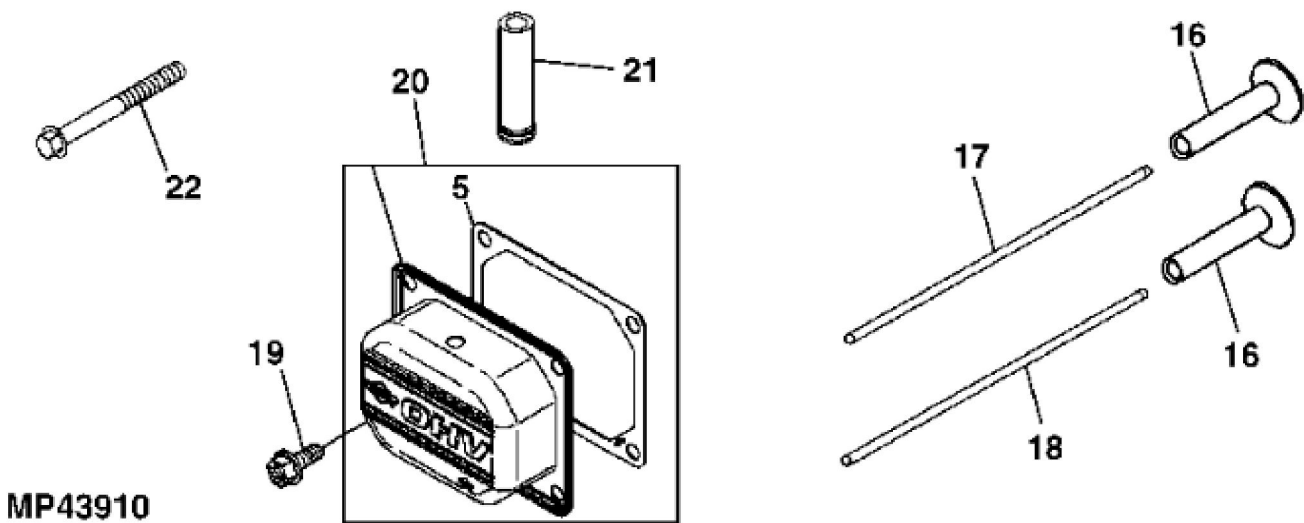

PU04362

KEY	PART NO.	PART NAME	QTY	REMARKS	
1	T27550	CLIP	1		
2	03M7184	BOLT	1	M8 X 20	
3	14M7396	LOCK NUT	1	M8	
4	14H786	NUT	1	1/4"	
5	MIA12106	GASOLINE ENGINE	1	NLA; ORDER MIA12274	
5	MIA12274	GASOLINE ENGINE	1		

KEY	PART NO.	PART NAME	QTY	Serial No.	REMARKS
1	PM37469	LIQUID GASKET	1		
2	LG691031	O-RING	1		
3	LG691036	DIPSTICK	1		
4	LG691032	SEAL	1		
5	LG691037	OIL TUBE	1		
6	M153266	SCREW	1		
7	LG391086S	SEAL	1		
8	MIA11778	BUSHING KIT	1		
9	LG690959	DOWEL PIN	6		
10	MIA13076	CYLINDER BLOCK	1		SUB FOR MIA12510
11	MIA12035	RESERVOIR	1		
12	MIU14436	GASKET	1		SUB FOR M150226 AND MIU13979
13	15H638	PIPE PLUG	1		1/8"
14	MIU11958	SEAL	1		
15	LG691045	CRANK	1		
16	M142280	WASHER	1		Governor Crank
17	M142282	BUSHING	2		Governor Crank
18	M142286	RETAINER	2		
19	MIU12503	BUSHING	1		Governor Crank
20	MIU11284	SEAL	1		Governor Shaft
21	MIU12140	SCREEN	1		
22	M142896	SCREW	10		
23	LG690957	RETAINER	1		
24	MIU11502	FILTER	1		
25	MIU14443	TUBE	1		SUB FOR MIU11280
26	MIA10872	BREATHER	1		
27	LG691108	SCREW	3		
28	19M7897	SCREW	1	____-130000	M8 X 35, Engine/Ground Mount, RH Front
29	E63525	NUT	1	____-130000	M8, Engine/Ground Mount, RH Front
30	GC00331	SCREW	3		NLA; ORDER GX24210; Engine Mount
30	GX24210	SCREW	4		NLA
31	LG690937	GASKET	1		Breather

**Thank you so much for reading**

KEY	PART NO.	PART NAME	QTY	Serial No.	REMARKS
1	MIA11459	CONNECTING ROD	2		
2	LG690976	SCREW	4		
3	LG222698S	SHAFT KEY	1		
4	MIA11457	CRANKSHAFT	1		
5	26H67	SHAFT KEY	1	____-130000	1/8" X 3/8"
5	26H4	SHAFT KEY	1	130001-____	1/8" X 3/8"
6	LG690980	GEAR	1		
7	MIA11789	CAMSHAFT	1		
8	LG690977	TAPPET	4		
9	LG690975	LOCK	2		
10	MIA11458	PISTON PIN	2		
11	MIA10996	PISTON	2		
11	MIA11788	PISTON	2		
12	MIU11282	PISTON RING KIT	2		
12	MIU11283	PISTON RING KIT	2		