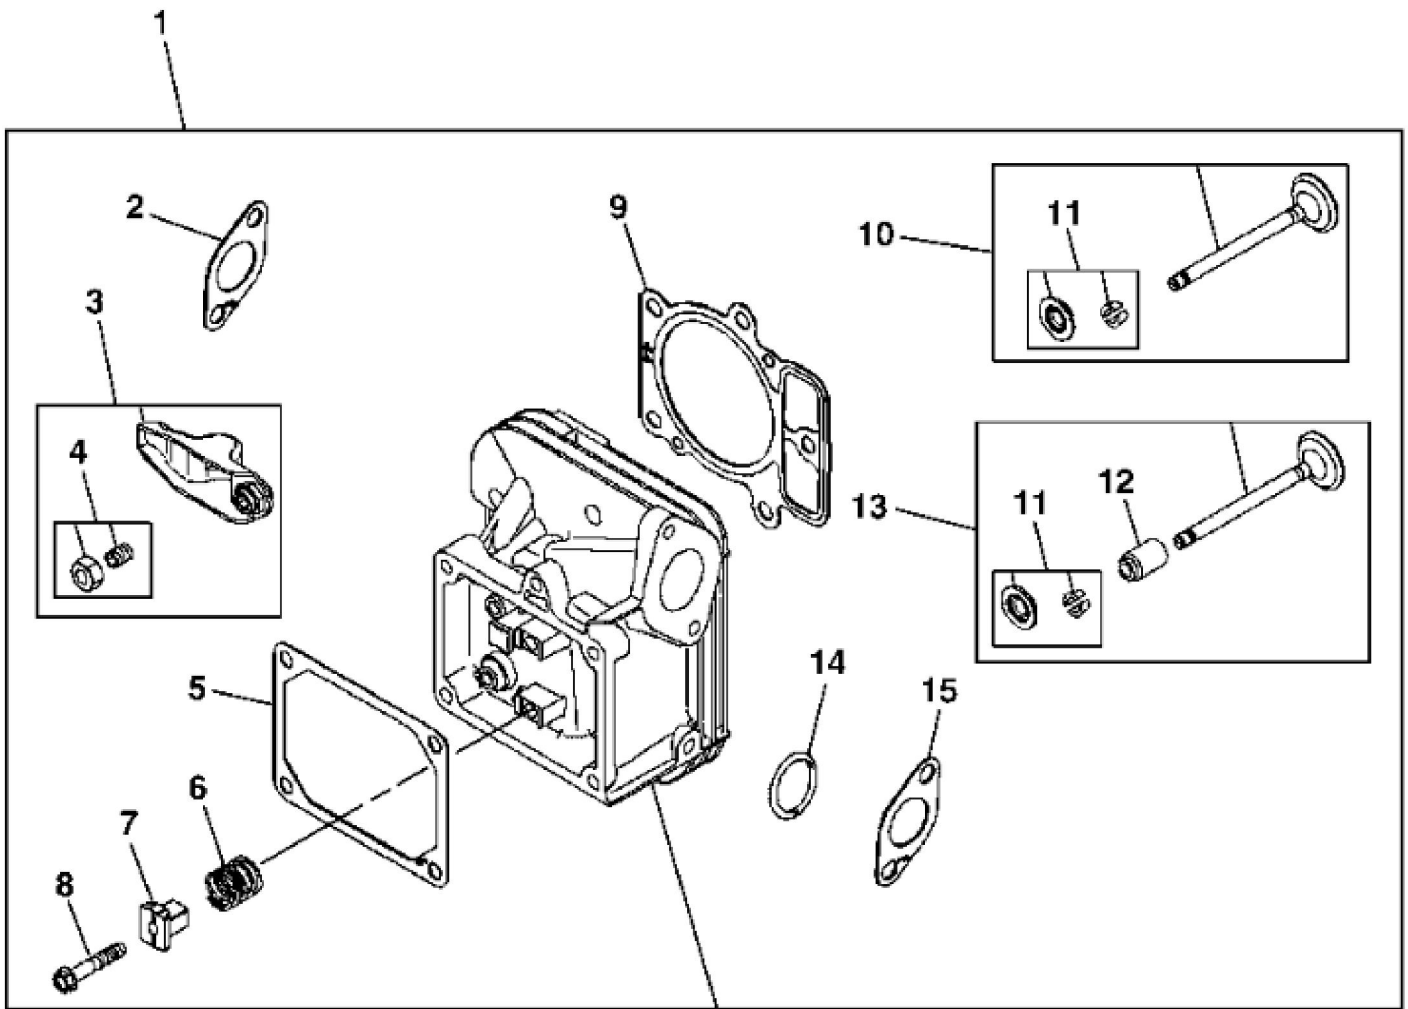

PU04362

KEY	PART NO.	PART NAME	QTY	REMARKS	
1	T27550	CLIP	1		
2	03M7184	BOLT	1	M8 X 20	
3	14M7396	LOCK NUT	1	M8	
4	14H786	NUT	1	1/4"	
5	MIA12106	GASOLINE ENGINE	1	NLA; ORDER MIA12274	
5	MIA12274	GASOLINE ENGINE	1		

KEY	PART NO.	PART NAME	QTY	Serial No.	REMARKS
1	PM37469	LIQUID GASKET	1		
2	LG691031	O-RING	1		
3	LG691036	DIPSTICK	1		
4	LG691032	SEAL	1		
5	LG691037	OIL TUBE	1		
6	M153266	SCREW	1		
7	LG391086S	SEAL	1		
8	MIA11778	BUSHING KIT	1		
9	LG690959	DOWEL PIN	6		
10	MIA13076	CYLINDER BLOCK	1		SUB FOR MIA12510
11	MIA12035	RESERVOIR	1		
12	MIU14436	GASKET	1		SUB FOR M150226 AND MIU13979
13	15H638	PIPE PLUG	1		1/8"
14	MIU11958	SEAL	1		
15	LG691045	CRANK	1		
16	M142280	WASHER	1		Governor Crank
17	M142282	BUSHING	2		Governor Crank
18	M142286	RETAINER	2		
19	MIU12503	BUSHING	1		Governor Crank
20	MIU11284	SEAL	1		Governor Shaft
21	MIU12140	SCREEN	1		
22	M142896	SCREW	10		
23	LG690957	RETAINER	1		
24	MIU11502	FILTER	1		
25	MIU14443	TUBE	1		SUB FOR MIU11280
26	MIA10872	BREATHER	1		
27	LG691108	SCREW	3		
28	19M7897	SCREW	1	____-130000	M8 X 35, Engine/Ground Mount, RH Front
29	E63525	NUT	1	____-130000	M8, Engine/Ground Mount, RH Front
30	GC00331	SCREW	3		NLA; ORDER GX24210; Engine Mount
30	GX24210	SCREW	4		NLA
31	LG690937	GASKET	1		Breather

**Thank you so much for reading**

KEY	PART NO.	PART NAME	QTY	Serial No.	REMARKS
1	MIA11459	CONNECTING ROD	2		
2	LG690976	SCREW	4		
3	LG222698S	SHAFT KEY	1		
4	MIA11457	CRANKSHAFT	1		
5	26H67	SHAFT KEY	1	____-130000	1/8" X 3/8"
5	26H4	SHAFT KEY	1	130001-____	1/8" X 3/8"
6	LG690980	GEAR	1		
7	MIA11789	CAMSHAFT	1		
8	LG690977	TAPPET	4		
9	LG690975	LOCK	2		
10	MIA11458	PISTON PIN	2		
11	MIA10996	PISTON	2		
11	MIA11788	PISTON	2		
12	MIU11282	PISTON RING KIT	2		
12	MIU11283	PISTON RING KIT	2		