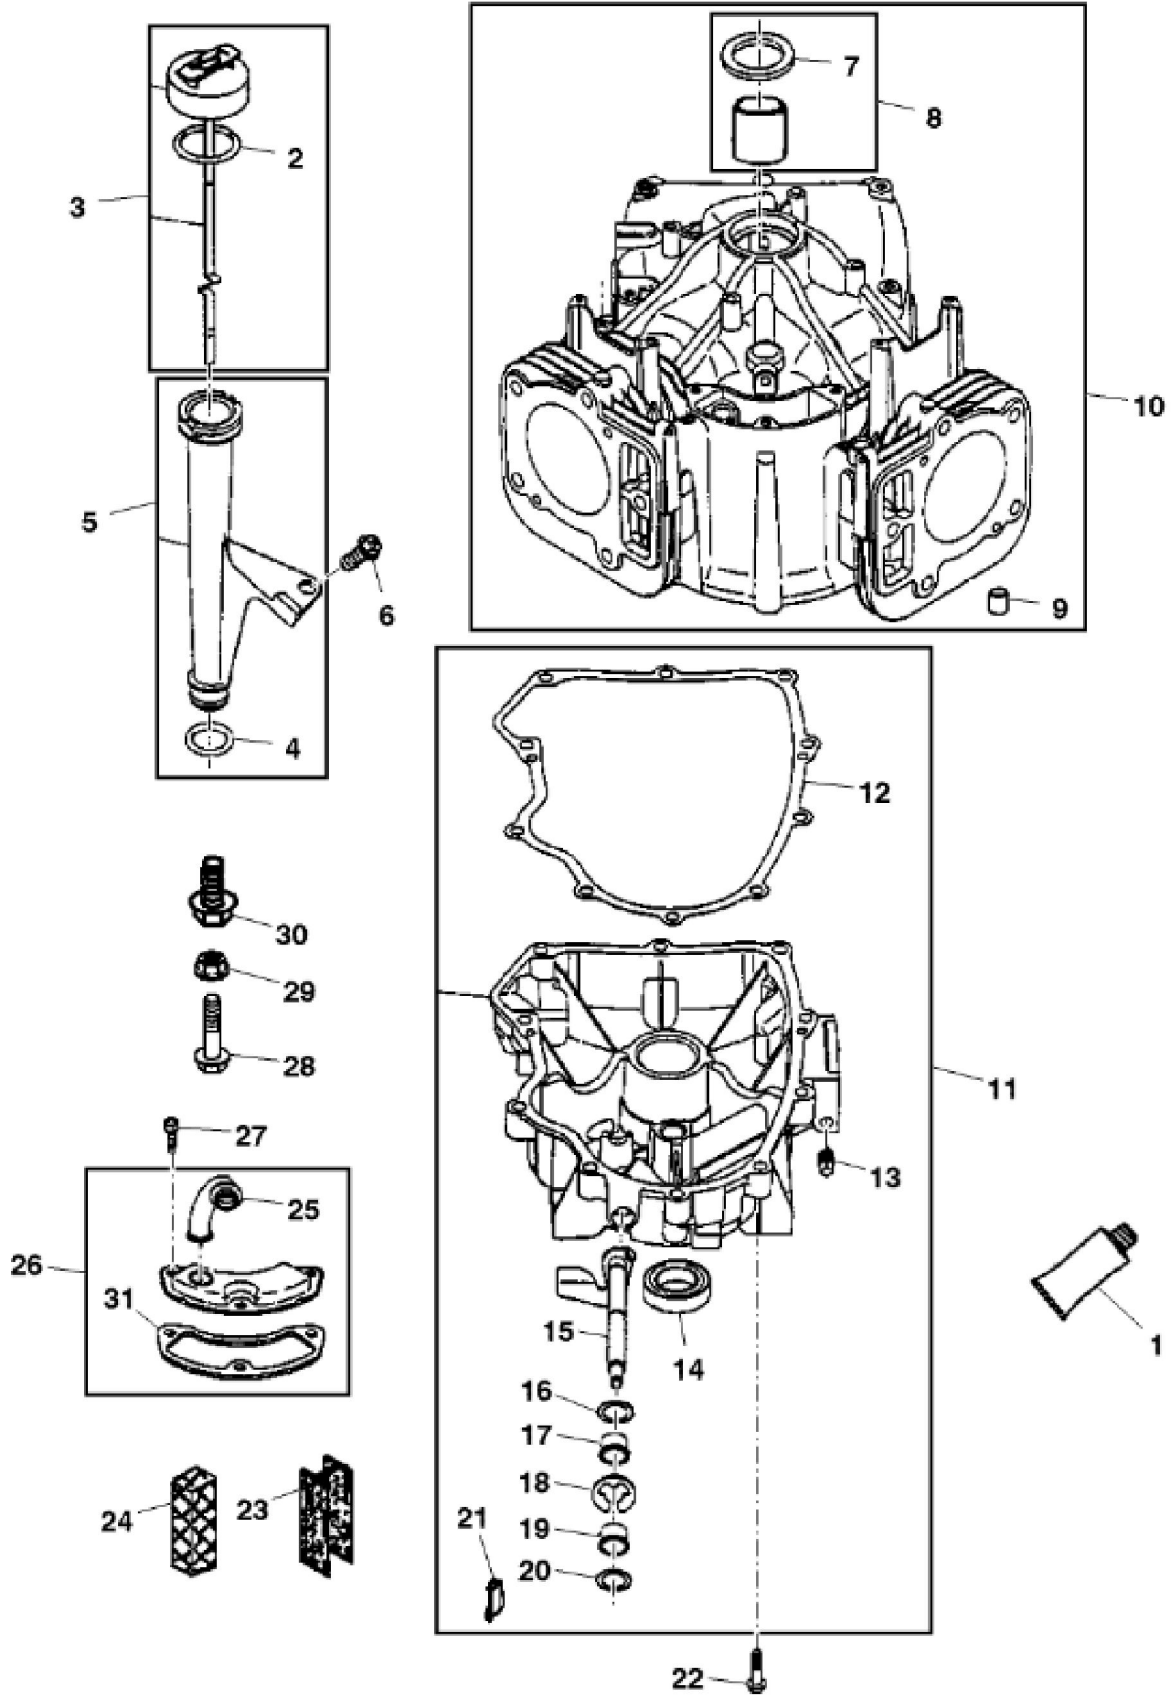

PU04362

KEY	PART NO.	PART NAME	QTY	REMARKS	
1	T27550	CLIP	1		
2	03M7184	BOLT	1	M8 X 20	
3	14M7396	LOCK NUT	1	M8	
4	14H786	NUT	1	1/4"	
5	MIA12106	GASOLINE ENGINE	1	NLA; ORDER MIA12274	
5	MIA12274	GASOLINE ENGINE	1		

KEY	PART NO.	PART NAME	QTY	Serial No.	REMARKS
1	PM37469	LIQUID GASKET	1		
2	LG691031	O-RING	1		
3	LG691036	DIPSTICK	1		
4	LG691032	SEAL	1		
5	LG691037	OIL TUBE	1		
6	M153266	SCREW	1		
7	LG391086S	SEAL	1		
8	MIA11778	BUSHING KIT	1		
9	LG690959	DOWEL PIN	6		
10	MIA13076	CYLINDER BLOCK	1		SUB FOR MIA12510
11	MIA12035	RESERVOIR	1		
12	MIU14436	GASKET	1		SUB FOR M150226 AND MIU13979
13	15H638	PIPE PLUG	1		1/8"
14	MIU11958	SEAL	1		
15	LG691045	CRANK	1		
16	M142280	WASHER	1		Governor Crank
17	M142282	BUSHING	2		Governor Crank
18	M142286	RETAINER	2		
19	MIU12503	BUSHING	1		Governor Crank
20	MIU11284	SEAL	1		Governor Shaft
21	MIU12140	SCREEN	1		
22	M142896	SCREW	10		
23	LG690957	RETAINER	1		
24	MIU11502	FILTER	1		
25	MIU14443	TUBE	1		SUB FOR MIU11280
26	MIA10872	BREATHER	1		
27	LG691108	SCREW	3		
28	19M7897	SCREW	1	____-130000	M8 X 35, Engine/Ground Mount, RH Front
29	E63525	NUT	1	____-130000	M8, Engine/Ground Mount, RH Front
30	GC00331	SCREW	3		NLA; ORDER GX24210; Engine Mount
30	GX24210	SCREW	4		NLA
31	LG690937	GASKET	1		Breather

**Thank you so much for reading**

KEY	PART NO.	PART NAME	QTY	Serial No.	REMARKS
1	MIA11459	CONNECTING ROD	2		
2	LG690976	SCREW	4		
3	LG222698S	SHAFT KEY	1		
4	MIA11457	CRANKSHAFT	1		
5	26H67	SHAFT KEY	1	____-130000	1/8" X 3/8"
5	26H4	SHAFT KEY	1	130001-____	1/8" X 3/8"
6	LG690980	GEAR	1		
7	MIA11789	CAMSHAFT	1		
8	LG690977	TAPPET	4		
9	LG690975	LOCK	2		
10	MIA11458	PISTON PIN	2		
11	MIA10996	PISTON	2		
11	MIA11788	PISTON	2		
12	MIU11282	PISTON RING KIT	2		
12	MIU11283	PISTON RING KIT	2		