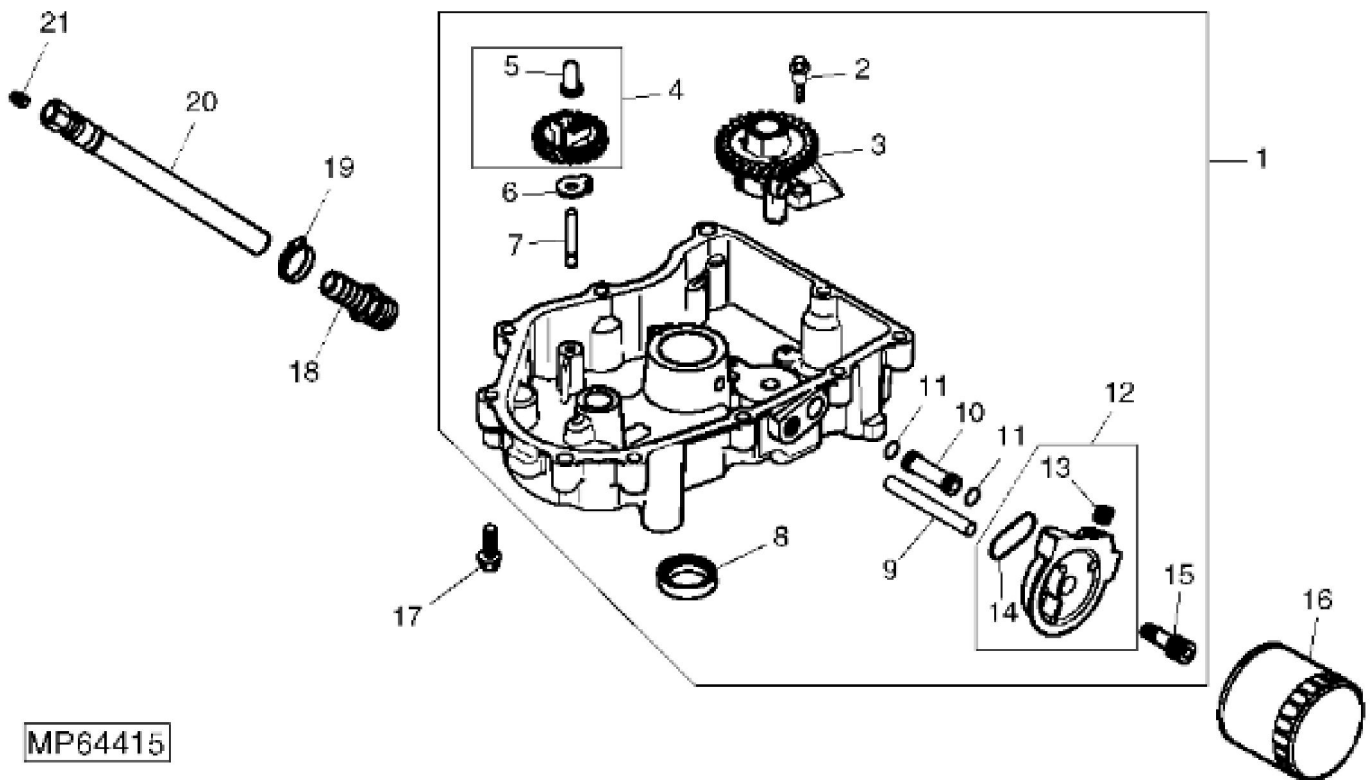

KEY	PART NO.	PART NAME	QTY	REMARKS	
1	MIA10821	GASOLINE ENGINE	1	(COMPLETE) GAS 25HP KOHLER, (SUB MIA11297)	
1	MIA11297	SHORT BLOCK ASSEMBLY	1		
2	GC00331	SCREW	4	9.525 X 29.580 mm, NLA; ORDER GX24210	
2	GX24210	SCREW	4		
..	MIA11298	GASKET KIT	1	OVERHAUL	
..	M151867	LABEL	1	CLEAR LAMINATION	

Thank you so much for reading

KEY	PART NO.	PART NAME	QTY	REMARKS
1	AM126257	DIPSTICK	1	INCLUDES 2
2	M148124	O-RING	1	
3	MIU11902	SCREW	1	M5 X 0.8 X 13, FLANGED
4	MIU11957	TUBE	1	OIL FILL (SUB FOR M92192)
5	M92194	O-RING	1	
6	M92193	O-RING	1	
7	M134901	BRACKET	1	OIL FILL TUBE
8	MIU11539	SEAL	1	
9	CRANKCASE	1	(ORDER MIA11297)
10	M134899	RETAINER	1	BREATHER REED
11	M92210	BEAM	1	BREATHER REED
12	MIU11251	DOWEL PIN	6	
13	MIU12971	CONNECTING ROD	2	NLA; ORDER MIU13923;STD; SUB FOR MIU11256
13	MIU13923	CONNECTING ROD	2	
14	MIA11128	PISTON REPLACEMENT KIT	2	STD
14	MIA11276	PISTON RING KIT	1	0.25 mm, ORDER MIA12920
14	MIA12920	PISTON KIT	1	
15	M132341	RETAINER	4	PISTON PIN
16	MIA11129	RING	2	STD
16	MIA11127	PISTON RING KIT	1	0.25, USE WITH MIA11276
17	M93955	SOLID SHIM	AR	WHITE, .028"
17	M97015	SOLID SHIM	AR	BLUE .03"
17	M118585	SHIM	AR	RED .032"
17	M96817	SOLID SHIM	AR	YELLOW .034"
17	M96818	SOLID SHIM	AR	GREEN .036"
17	M96819	SOLID SHIM	AR	GRAY .038"
17	M118584	SHIM	AR	BLACK .04"
18	MIA11278	CAMSHAFT	1	CAMSHAFT
19	M143970	SEAL	1	GOVERNOR CROSS SHAFT
20	M143941	SNAP RING	1	
21	M143936	WASHER	1	FLAT, 9MM
22	M143939	WASHER	1	FLAT, 11/32"
23	M148328	SHAFT	1	GOVERNOR CROSS
..	MIU11545	LUBRICANT	1	CAMSHAFT
..	AM124450	CAP KIT	1	OIL FILL