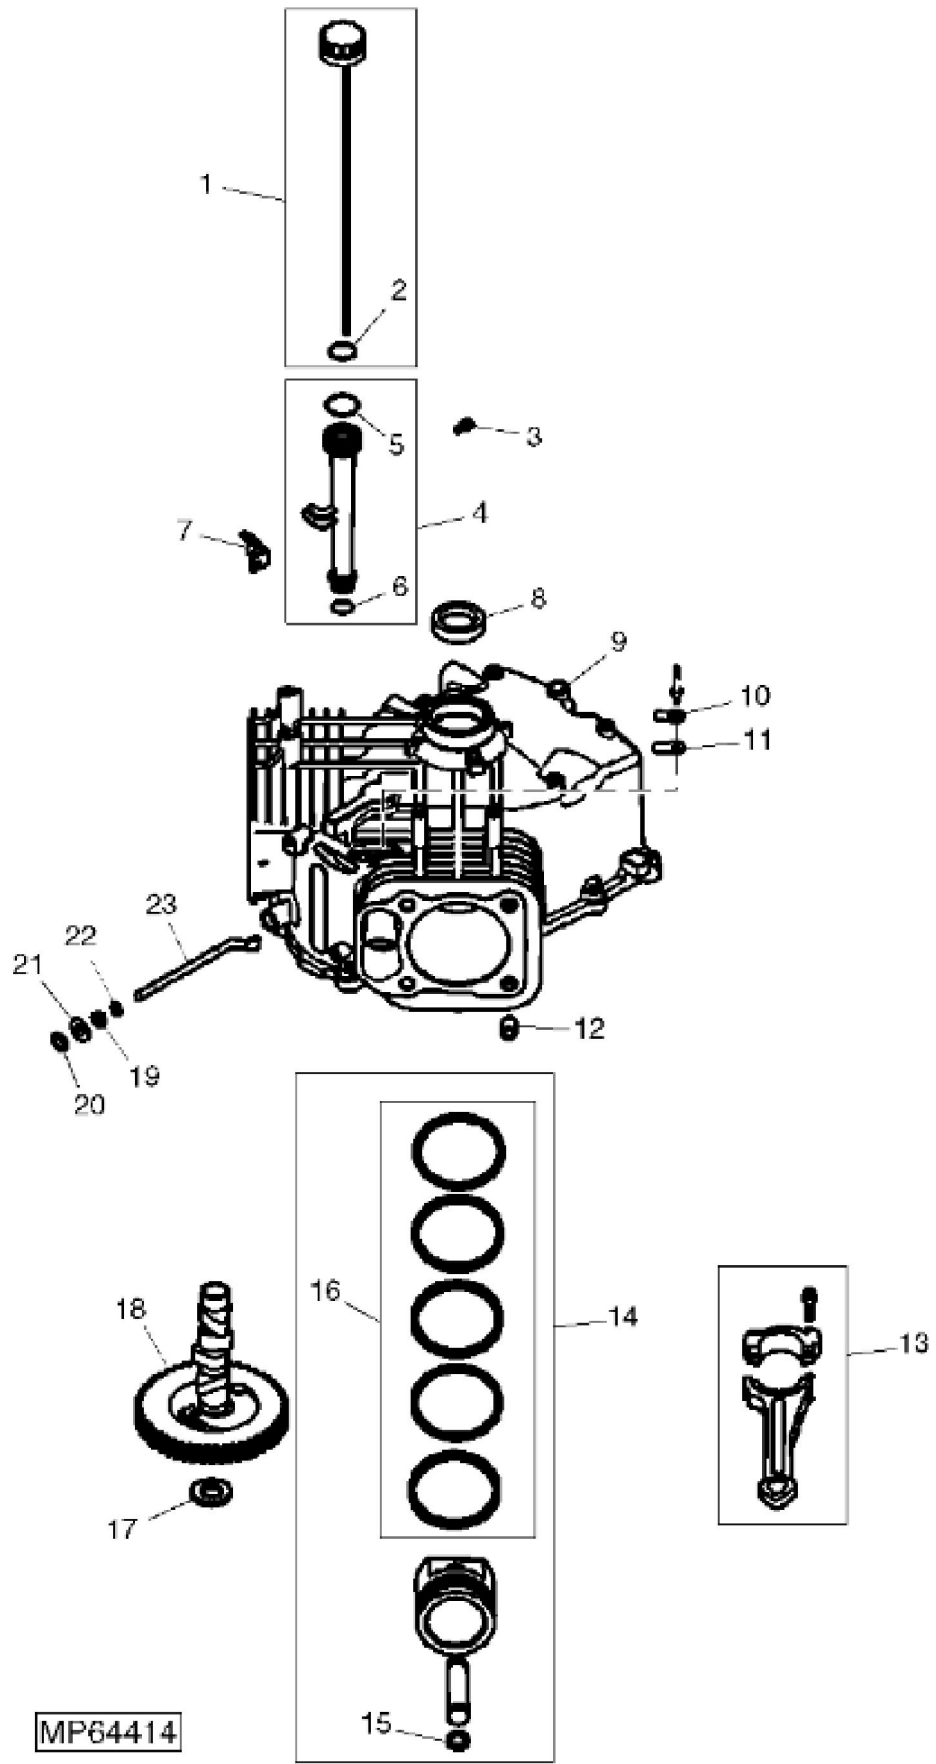

KEY	PART NO.	PART NAME	QTY	REMARKS	
1	MIA10821	GASOLINE ENGINE	1	(COMPLETE) GAS 25HP KOHLER, (SUB MIA11297)	
1	MIA11297	SHORT BLOCK ASSEMBLY	1		
2	GC00331	SCREW	4	9.525 X 29.580 mm, NLA; ORDER GX24210	
2	GX24210	SCREW	4		
..	MIA11298	GASKET KIT	1	OVERHAUL	
..	M151867	LABEL	1	CLEAR LAMINATION	

<https://www.ebooklibonline.com>

Hello dear friend!

Thank you very much for reading.

Enter the link into your browser.

The full manual is available for immediate download.

<https://www.ebooklibonline.com>

KEY	PART NO.	PART NAME	QTY	REMARKS	
1	MIA11275	CRANKSHAFT	1		
2	M76215	PLUG	1		

Thank you so much for reading

KEY	PART NO.	PART NAME	QTY	REMARKS
1	AM126257	DIPSTICK	1	INCLUDES 2
2	M148124	O-RING	1	
3	MIU11902	SCREW	1	M5 X 0.8 X 13, FLANGED
4	MIU11957	TUBE	1	OIL FILL (SUB FOR M92192)
5	M92194	O-RING	1	
6	M92193	O-RING	1	
7	M134901	BRACKET	1	OIL FILL TUBE
8	MIU11539	SEAL	1	
9	CRANKCASE	1	(ORDER MIA11297)
10	M134899	RETAINER	1	BREATHER REED
11	M92210	BEAM	1	BREATHER REED
12	MIU11251	DOWEL PIN	6	
13	MIU12971	CONNECTING ROD	2	NLA; ORDER MIU13923;STD; SUB FOR MIU11256
13	MIU13923	CONNECTING ROD	2	
14	MIA11128	PISTON REPLACEMENT KIT	2	STD
14	MIA11276	PISTON RING KIT	1	0.25 mm, ORDER MIA12920
14	MIA12920	PISTON KIT	1	
15	M132341	RETAINER	4	PISTON PIN
16	MIA11129	RING	2	STD
16	MIA11127	PISTON RING KIT	1	0.25, USE WITH MIA11276
17	M93955	SOLID SHIM	AR	WHITE, .028"
17	M97015	SOLID SHIM	AR	BLUE .03"
17	M118585	SHIM	AR	RED .032"
17	M96817	SOLID SHIM	AR	YELLOW .034"
17	M96818	SOLID SHIM	AR	GREEN .036"
17	M96819	SOLID SHIM	AR	GRAY .038"
17	M118584	SHIM	AR	BLACK .04"
18	MIA11278	CAMSHAFT	1	CAMSHAFT
19	M143970	SEAL	1	GOVERNOR CROSS SHAFT
20	M143941	SNAP RING	1	
21	M143936	WASHER	1	FLAT, 9MM
22	M143939	WASHER	1	FLAT, 11/32"
23	M148328	SHAFT	1	GOVERNOR CROSS
..	MIU11545	LUBRICANT	1	CAMSHAFT
..	AM124450	CAP KIT	1	OIL FILL