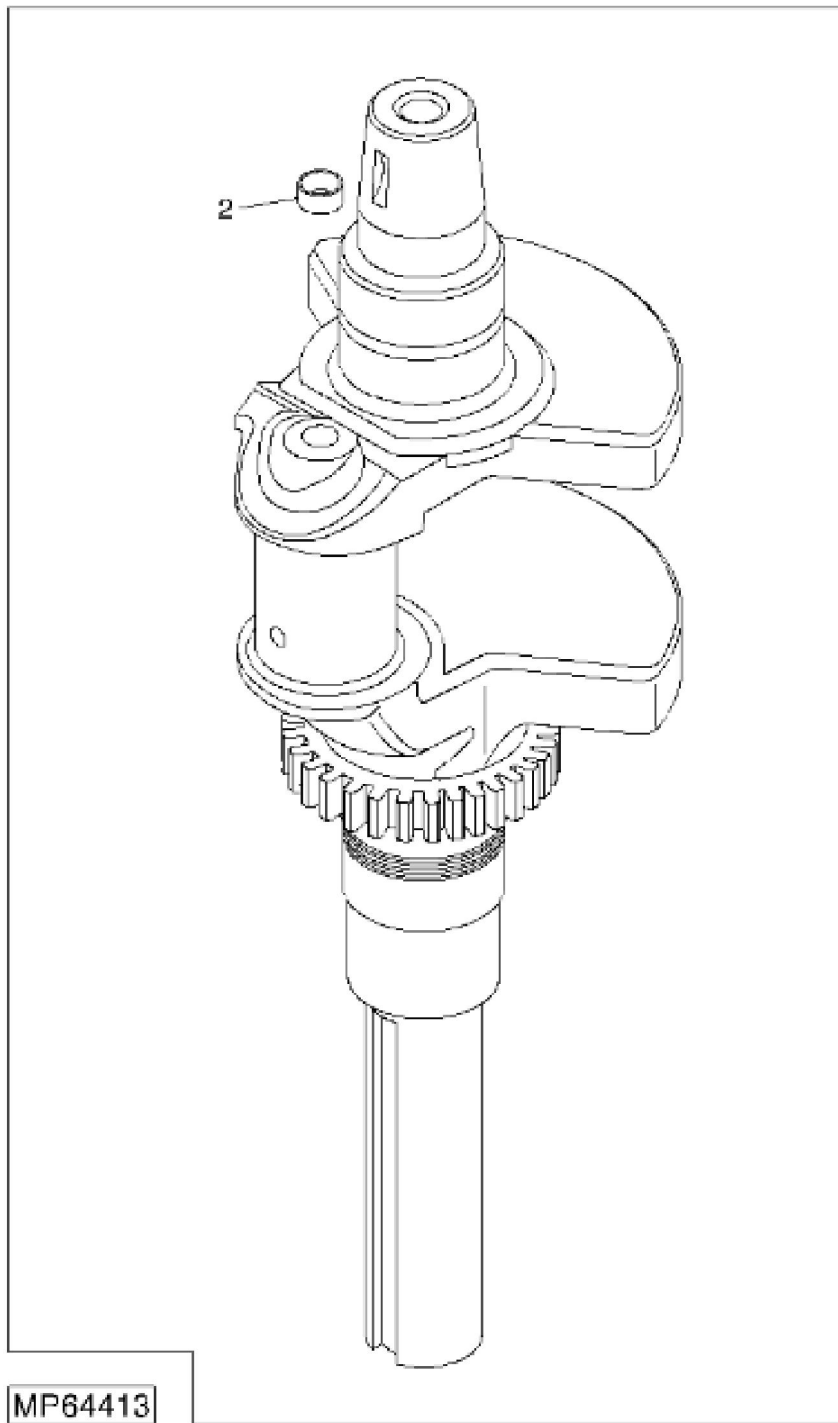

KEY	PART NO.	PART NAME	QTY	REMARKS	
1	MIA10821	GASOLINE ENGINE	1	(COMPLETE) GAS 25HP KOHLER, (SUB MIA11297)	
1	MIA11297	SHORT BLOCK ASSEMBLY	1		
2	GC00331	SCREW	4	9.525 X 29.580 mm, NLA; ORDER GX24210	
2	GX24210	SCREW	4		
..	MIA11298	GASKET KIT	1	OVERHAUL	
..	M151867	LABEL	1	CLEAR LAMINATION	

<https://www.ebooklibonline.com>

Hello dear friend!

Thank you very much for reading.

Enter the link into your browser.

The full manual is available for immediate download.

<https://www.ebooklibonline.com>

KEY	PART NO.	PART NAME	QTY	REMARKS	
1	MIA11275	CRANKSHAFT	1		
2	M76215	PLUG	1		

Thank you so much for reading

KEY	PART NO.	PART NAME	QTY	REMARKS
1	AM126257	DIPSTICK	1	INCLUDES 2
2	M148124	O-RING	1	
3	MIU11902	SCREW	1	M5 X 0.8 X 13, FLANGED
4	MIU11957	TUBE	1	OIL FILL (SUB FOR M92192)
5	M92194	O-RING	1	
6	M92193	O-RING	1	
7	M134901	BRACKET	1	OIL FILL TUBE
8	MIU11539	SEAL	1	
9	CRANKCASE	1	(ORDER MIA11297)
10	M134899	RETAINER	1	BREATHER REED
11	M92210	BEAM	1	BREATHER REED
12	MIU11251	DOWEL PIN	6	
13	MIU12971	CONNECTING ROD	2	NLA; ORDER MIU13923;STD; SUB FOR MIU11256
13	MIU13923	CONNECTING ROD	2	
14	MIA11128	PISTON REPLACEMENT KIT	2	STD
14	MIA11276	PISTON RING KIT	1	0.25 mm, ORDER MIA12920
14	MIA12920	PISTON KIT	1	
15	M132341	RETAINER	4	PISTON PIN
16	MIA11129	RING	2	STD
16	MIA11127	PISTON RING KIT	1	0.25, USE WITH MIA11276
17	M93955	SOLID SHIM	AR	WHITE, .028"
17	M97015	SOLID SHIM	AR	BLUE .03"
17	M118585	SHIM	AR	RED .032"
17	M96817	SOLID SHIM	AR	YELLOW .034"
17	M96818	SOLID SHIM	AR	GREEN .036"
17	M96819	SOLID SHIM	AR	GRAY .038"
17	M118584	SHIM	AR	BLACK .04"
18	MIA11278	CAMSHAFT	1	CAMSHAFT
19	M143970	SEAL	1	GOVERNOR CROSS SHAFT
20	M143941	SNAP RING	1	
21	M143936	WASHER	1	FLAT, 9MM
22	M143939	WASHER	1	FLAT, 11/32"
23	M148328	SHAFT	1	GOVERNOR CROSS
..	MIU11545	LUBRICANT	1	CAMSHAFT
..	AM124450	CAP KIT	1	OIL FILL