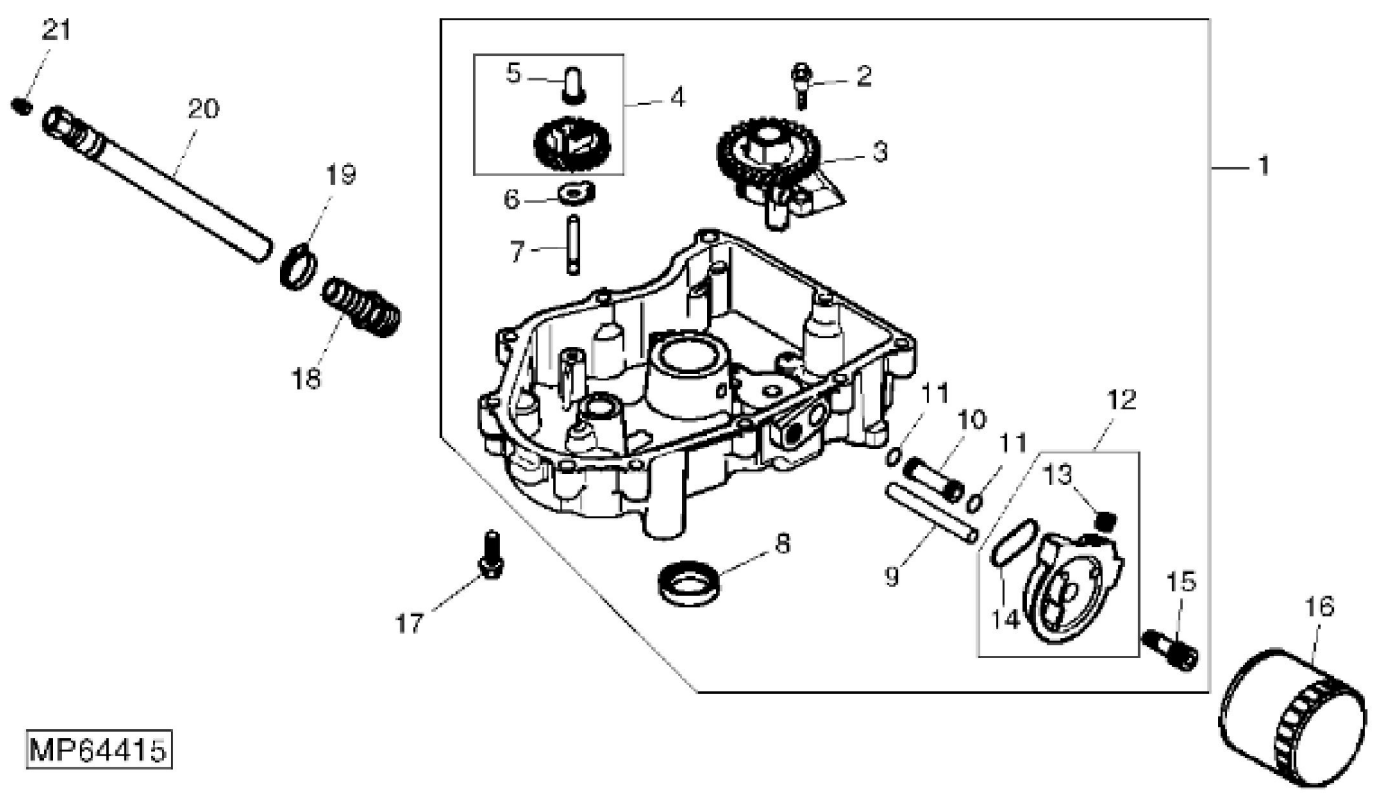

KEY	PART NO.	PART NAME	QTY	REMARKS	
1	MIA10820	GASOLINE ENGINE	1	22 HP, (COMPLETE) GAS KOHLER (SUB MIA11297)	
1	MIA11065	GASOLINE ENGINE	1	22 HP, (CALIFORNIA ONLY) (COMPLETE) GAS KOHLER CARB (SV715-3017)	
1	MIA11297	SHORT BLOCK ASSEMBLY	1		
2	GC00331	SCREW	4	9.525 X 29.580 mm, NLA; ORDER GX24210	
2	GX24210	SCREW	4		
..	MIA11298	GASKET KIT	1	OVERHAUL	
..	M151867	LABEL	1	CLEAR LAMINATION	

Thank you so much for reading

KEY	PART NO.	PART NAME	QTY	REMARKS
1	AM126257	DIPSTICK	1	INCLUDES 2
2	M148124	O-RING	1	
3	MIU11902	SCREW	1	M5 X 0.8 X 13, FLANGED
4	MIU11957	TUBE	1	OIL FILL (SUB FOR M92192)
5	M92194	O-RING	1	
6	M92193	O-RING	1	
7	M134901	BRACKET	1	OIL FILL TUBE
8	MIU11539	SEAL	1	
9	CRANKCASE	1	(ORDER MIA11297)
10	M134899	RETAINER	1	BREATHER REED
11	M92210	BEAM	1	BREATHER REED
12	MIU11251	DOWEL PIN	6	
13	MIU12971	CONNECTING ROD	2	NLA; ORDER MIU13923;STD; SUB FOR MIU11256
13	MIU13923	CONNECTING ROD	2	
14	MIA11128	PISTON REPLACEMENT KIT	2	STD
14	MIA11276	PISTON RING KIT	1	0.25, ORDER MIA12920
14	MIA12920	PISTON KIT	1	
15	M132341	RETAINER	4	PISTON PIN
16	MIA11129	RING	2	STD
16	MIA11127	PISTON RING KIT	1	0.25, USE WITH MIA11276
17	M93955	SOLID SHIM	AR	.028", WHITE
17	M97015	SOLID SHIM	AR	.03", BLUE
17	M118585	SHIM	AR	.032", RED
17	M96817	SOLID SHIM	AR	.034", YELLOW
17	M96818	SOLID SHIM	AR	.036", GREEN
17	M96819	SOLID SHIM	AR	.038", GRAY
17	M118584	SHIM	AR	.04", BLACK
18	MIA11278	CAMSHAFT	1	CAMSHAFT
19	M143970	SEAL	1	GOVERNOR CROSS SHAFT
20	M143941	SNAP RING	1	
21	M143936	WASHER	1	9 MM, FLAT
22	M143939	WASHER	1	11/32", FLAT
23	M148328	SHAFT	1	GOVERNOR CROSS
..	MIU11545	LUBRICANT	1	CAMSHAFT
..	AM124450	CAP KIT	1	OIL FILL