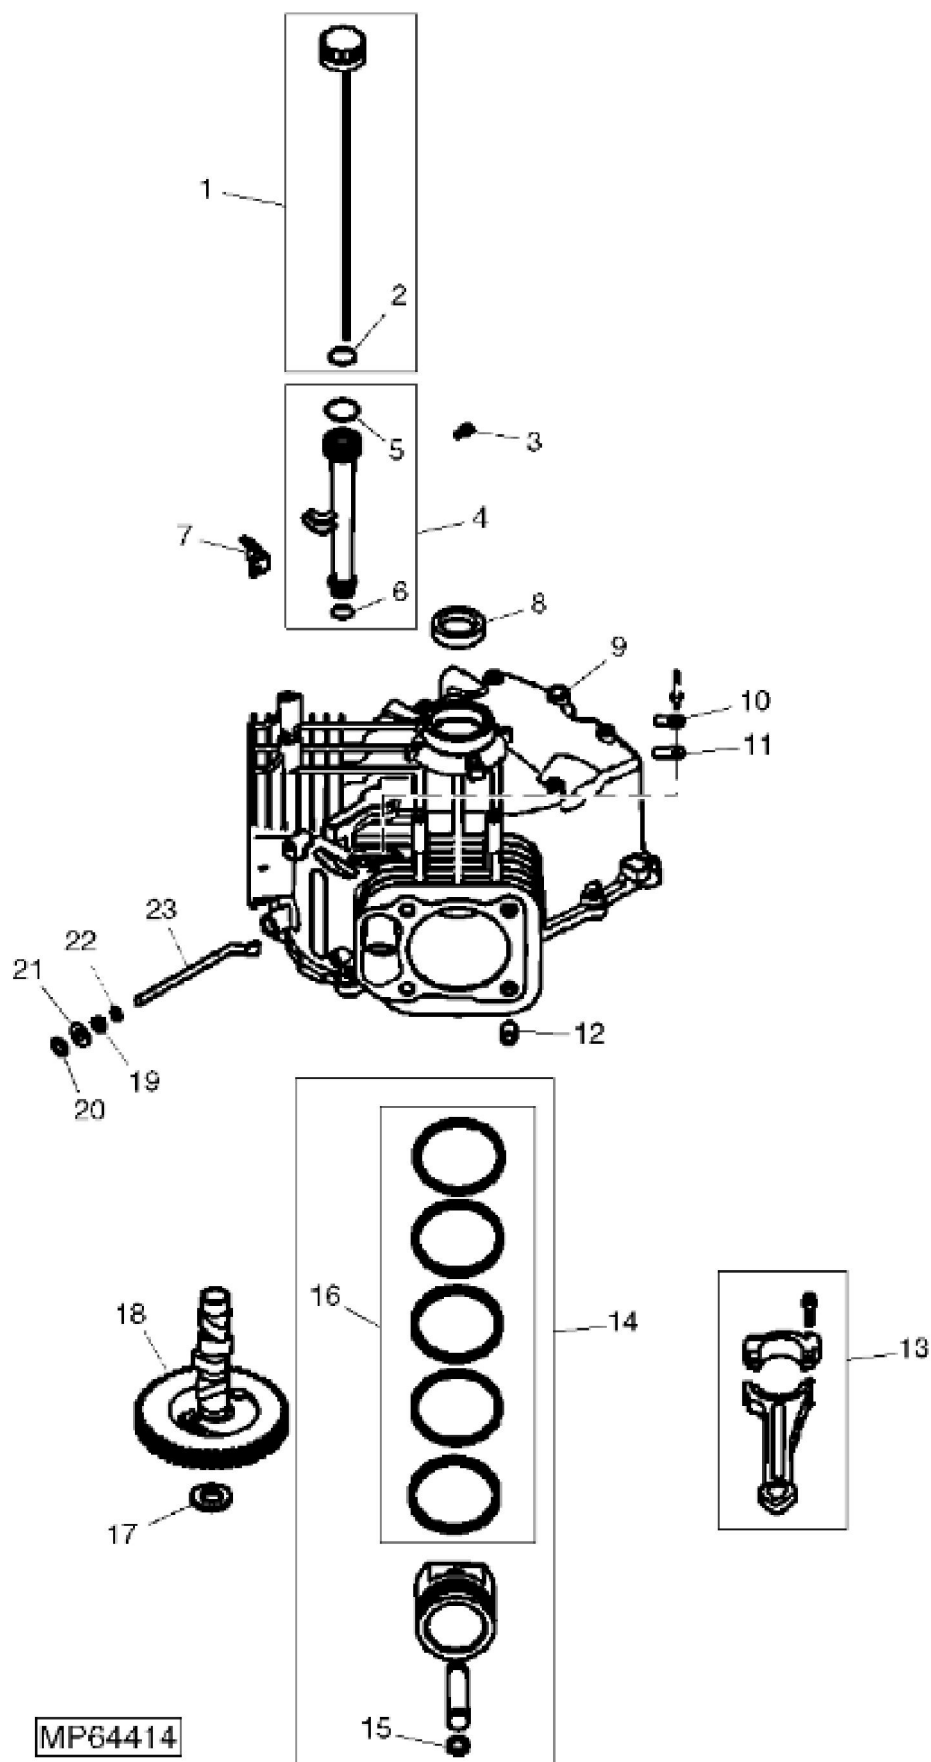

KEY	PART NO.	PART NAME	QTY	REMARKS	
1	MIA10820	GASOLINE ENGINE	1	22 HP, (COMPLETE) GAS KOHLER (SUB MIA11297)	
1	MIA11065	GASOLINE ENGINE	1	22 HP, (CALIFORNIA ONLY) (COMPLETE) GAS KOHLER CARB (SV715-3017)	
1	MIA11297	SHORT BLOCK ASSEMBLY	1		
2	GC00331	SCREW	4	9.525 X 29.580 mm, NLA; ORDER GX24210	
2	GX24210	SCREW	4		
..	MIA11298	GASKET KIT	1	OVERHAUL	
..	M151867	LABEL	1	CLEAR LAMINATION	

<https://www.ebooklibonline.com>

Hello dear friend!

Thank you very much for reading.

Enter the link into your browser.

The full manual is available for immediate download.

<https://www.ebooklibonline.com>

KEY	PART NO.	PART NAME	QTY	REMARKS	
1	MIA11275	CRANKSHAFT	1		
2	M76215	PLUG	1		

Thank you so much for reading

KEY	PART NO.	PART NAME	QTY	REMARKS
1	AM126257	DIPSTICK	1	INCLUDES 2
2	M148124	O-RING	1	
3	MIU11902	SCREW	1	M5 X 0.8 X 13, FLANGED
4	MIU11957	TUBE	1	OIL FILL (SUB FOR M92192)
5	M92194	O-RING	1	
6	M92193	O-RING	1	
7	M134901	BRACKET	1	OIL FILL TUBE
8	MIU11539	SEAL	1	
9	CRANKCASE	1	(ORDER MIA11297)
10	M134899	RETAINER	1	BREATHER REED
11	M92210	BEAM	1	BREATHER REED
12	MIU11251	DOWEL PIN	6	
13	MIU12971	CONNECTING ROD	2	NLA; ORDER MIU13923;STD; SUB FOR MIU11256
13	MIU13923	CONNECTING ROD	2	
14	MIA11128	PISTON REPLACEMENT KIT	2	STD
14	MIA11276	PISTON RING KIT	1	0.25, ORDER MIA12920
14	MIA12920	PISTON KIT	1	
15	M132341	RETAINER	4	PISTON PIN
16	MIA11129	RING	2	STD
16	MIA11127	PISTON RING KIT	1	0.25, USE WITH MIA11276
17	M93955	SOLID SHIM	AR	.028", WHITE
17	M97015	SOLID SHIM	AR	.03", BLUE
17	M118585	SHIM	AR	.032", RED
17	M96817	SOLID SHIM	AR	.034", YELLOW
17	M96818	SOLID SHIM	AR	.036", GREEN
17	M96819	SOLID SHIM	AR	.038", GRAY
17	M118584	SHIM	AR	.04", BLACK
18	MIA11278	CAMSHAFT	1	CAMSHAFT
19	M143970	SEAL	1	GOVERNOR CROSS SHAFT
20	M143941	SNAP RING	1	
21	M143936	WASHER	1	9 MM, FLAT
22	M143939	WASHER	1	11/32", FLAT
23	M148328	SHAFT	1	GOVERNOR CROSS
..	MIU11545	LUBRICANT	1	CAMSHAFT
..	AM124450	CAP KIT	1	OIL FILL