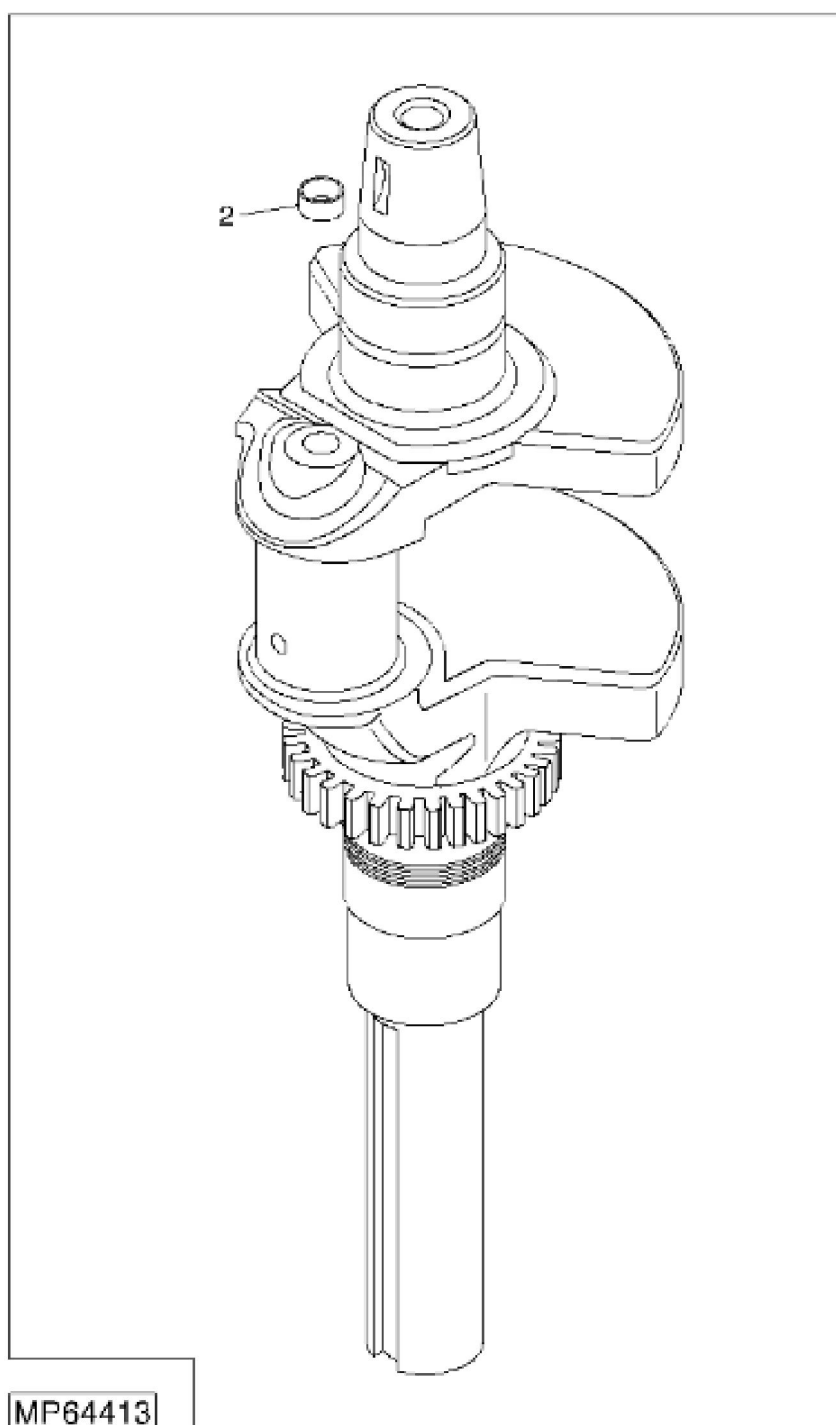

KEY	PART NO.	PART NAME	QTY	REMARKS	
1	MIA10820	GASOLINE ENGINE	1	22 HP, (COMPLETE) GAS KOHLER (SUB MIA11297)	
1	MIA11065	GASOLINE ENGINE	1	22 HP, (CALIFORNIA ONLY) (COMPLETE) GAS KOHLER CARB (SV715-3017)	
1	MIA11297	SHORT BLOCK ASSEMBLY	1		
2	GC00331	SCREW	4	9.525 X 29.580 mm, NLA; ORDER GX24210	
2	GX24210	SCREW	4		
..	MIA11298	GASKET KIT	1	OVERHAUL	
..	M151867	LABEL	1	CLEAR LAMINATION	

<https://www.ebooklibonline.com>

Hello dear friend!

Thank you very much for reading.

Enter the link into your browser.

The full manual is available for immediate download.

<https://www.ebooklibonline.com>

KEY	PART NO.	PART NAME	QTY	REMARKS	
1	MIA11275	CRANKSHAFT	1		
2	M76215	PLUG	1		

Thank you so much for reading

KEY	PART NO.	PART NAME	QTY	REMARKS
1	AM126257	DIPSTICK	1	INCLUDES 2
2	M148124	O-RING	1	
3	MIU11902	SCREW	1	M5 X 0.8 X 13, FLANGED
4	MIU11957	TUBE	1	OIL FILL (SUB FOR M92192)
5	M92194	O-RING	1	
6	M92193	O-RING	1	
7	M134901	BRACKET	1	OIL FILL TUBE
8	MIU11539	SEAL	1	
9	CRANKCASE	1	(ORDER MIA11297)
10	M134899	RETAINER	1	BREATHER REED
11	M92210	BEAM	1	BREATHER REED
12	MIU11251	DOWEL PIN	6	
13	MIU12971	CONNECTING ROD	2	NLA; ORDER MIU13923;STD; SUB FOR MIU11256
13	MIU13923	CONNECTING ROD	2	
14	MIA11128	PISTON REPLACEMENT KIT	2	STD
14	MIA11276	PISTON RING KIT	1	0.25, ORDER MIA12920
14	MIA12920	PISTON KIT	1	
15	M132341	RETAINER	4	PISTON PIN
16	MIA11129	RING	2	STD
16	MIA11127	PISTON RING KIT	1	0.25, USE WITH MIA11276
17	M93955	SOLID SHIM	AR	.028", WHITE
17	M97015	SOLID SHIM	AR	.03", BLUE
17	M118585	SHIM	AR	.032", RED
17	M96817	SOLID SHIM	AR	.034", YELLOW
17	M96818	SOLID SHIM	AR	.036", GREEN
17	M96819	SOLID SHIM	AR	.038", GRAY
17	M118584	SHIM	AR	.04", BLACK
18	MIA11278	CAMSHAFT	1	CAMSHAFT
19	M143970	SEAL	1	GOVERNOR CROSS SHAFT
20	M143941	SNAP RING	1	
21	M143936	WASHER	1	9 MM, FLAT
22	M143939	WASHER	1	11/32", FLAT
23	M148328	SHAFT	1	GOVERNOR CROSS
..	MIU11545	LUBRICANT	1	CAMSHAFT
..	AM124450	CAP KIT	1	OIL FILL