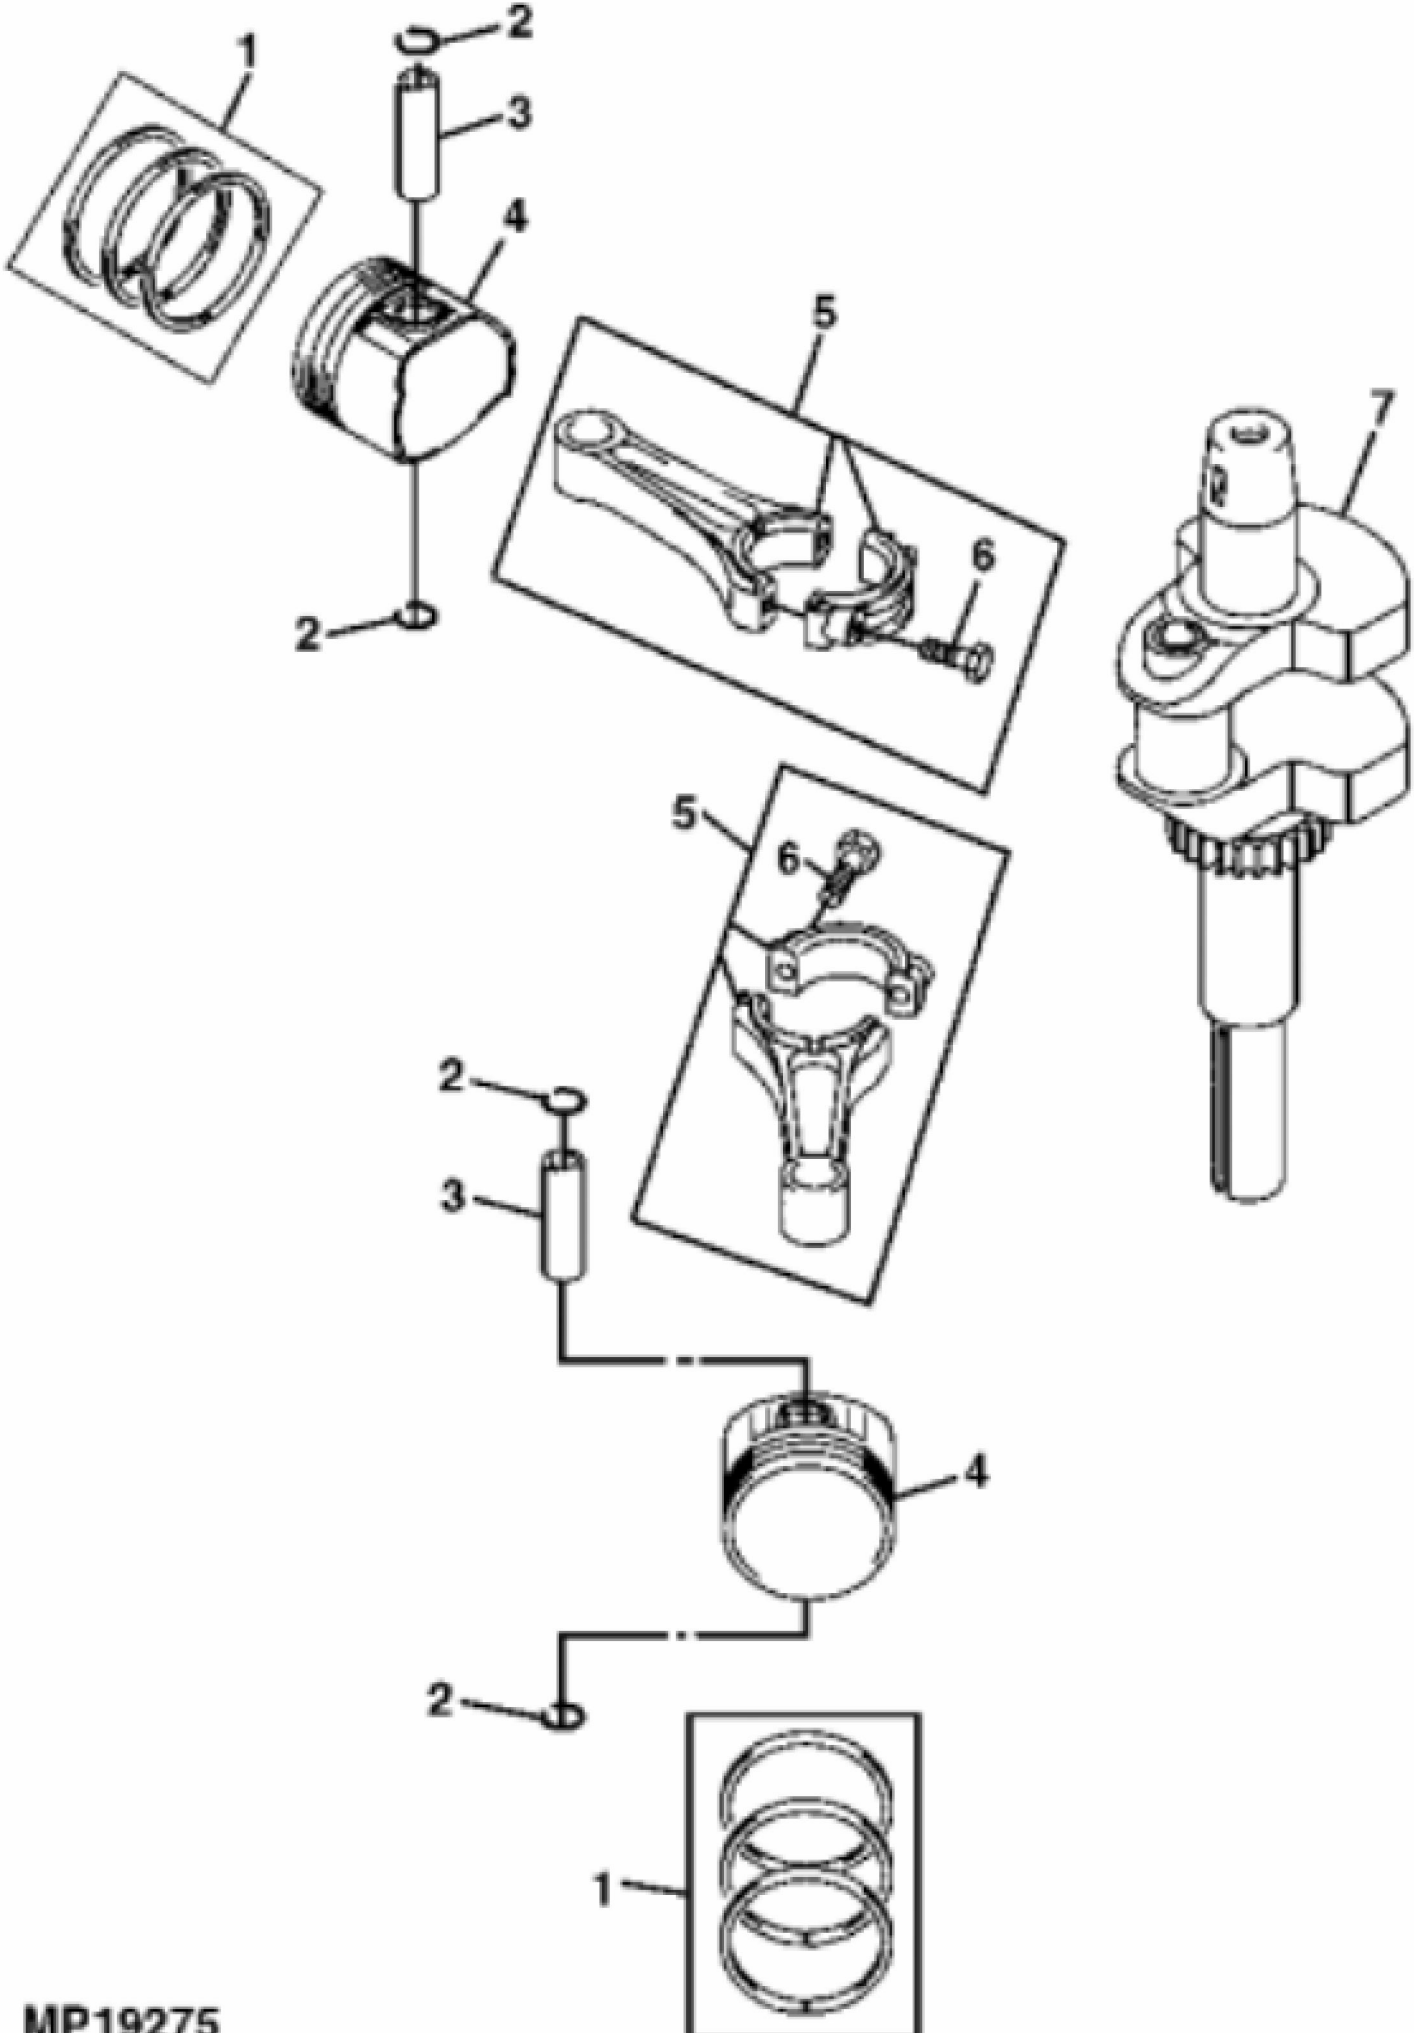

KEY	PART NO.	PART NAME	QTY	Serial No.	REMARKS
26	GX24210	SCREW	3		NLA
27	21M7244	SCREW	1		M4 X 8
28	E63525	NUT	1		M8
29	19M7897	SCREW	1		M8 X 35
..	MIA10928	SHORT BLOCK ASSEMBLY	1		ENGINE MARKED FH721V-CS37, FH721V-DS37; SUB FORMIA11836
..	MIA11393	COVER KIT	1		Breather, INCLUDES PARTS MARKED (A)
..	MIA10926	GASKET KIT	1		

KEY	PART NO.	PART NAME	QTY	REMARKS
1	MIU11325	BOLT	6	6 x 12
2	MIU12397	COVER	1	
3	MIU12395	GASKET	1	
4	MIU12398	PIPE	1	
5	21M7244	SCREW	1	M4 X 8
6	MIU13821	PLATE	1	
7	MIU11769	VALVE	1	
8	M149281	SEAL	1	
9	19M7863	SCREW	10	M6 X 25
10	MIU13778	CASE	1	
11	MIU12394	GASKET	2	
12	M138389	SEAL	4	
13	MIU12209	BOLT	6	10 x 25
14	MIU11776	BOLT	4	10 x 1.25 x 50
15	MIU12390	CYLINDER HEAD	1	
16	MIU12396	ENGINE CYLINDER HEAD GASKET	2	
17	M74252	PIN	6	
18	MIU11949	BOLT	4	8 x 22
19	MIU14499	COVER	1	SUB FOR MIU13779; Rocker
20	MIU13767	ADAPTER FITTING	1	
21	MIU12391	CYLINDER HEAD	1	
22	M123645	DRAIN PLUG	1	
23	MIA12337	CRANKCASE	1	
24	MIU12400	SEAL	1	
25	MIU12401	PLUG	1	
26	M151774	SEAL	1	
27	MIA12754	CRANKCASE	1	INCLUDES MIU14001 AND M123645AND MIU12401
28	MIU14507	PIPE	3	SUB FORMIU11770
29	M76104	O-RING	2	
30	19M8319	SCREW	10	M8 X 50, SUB FOR MIU11326
31	MIU14001	PLUG	1	