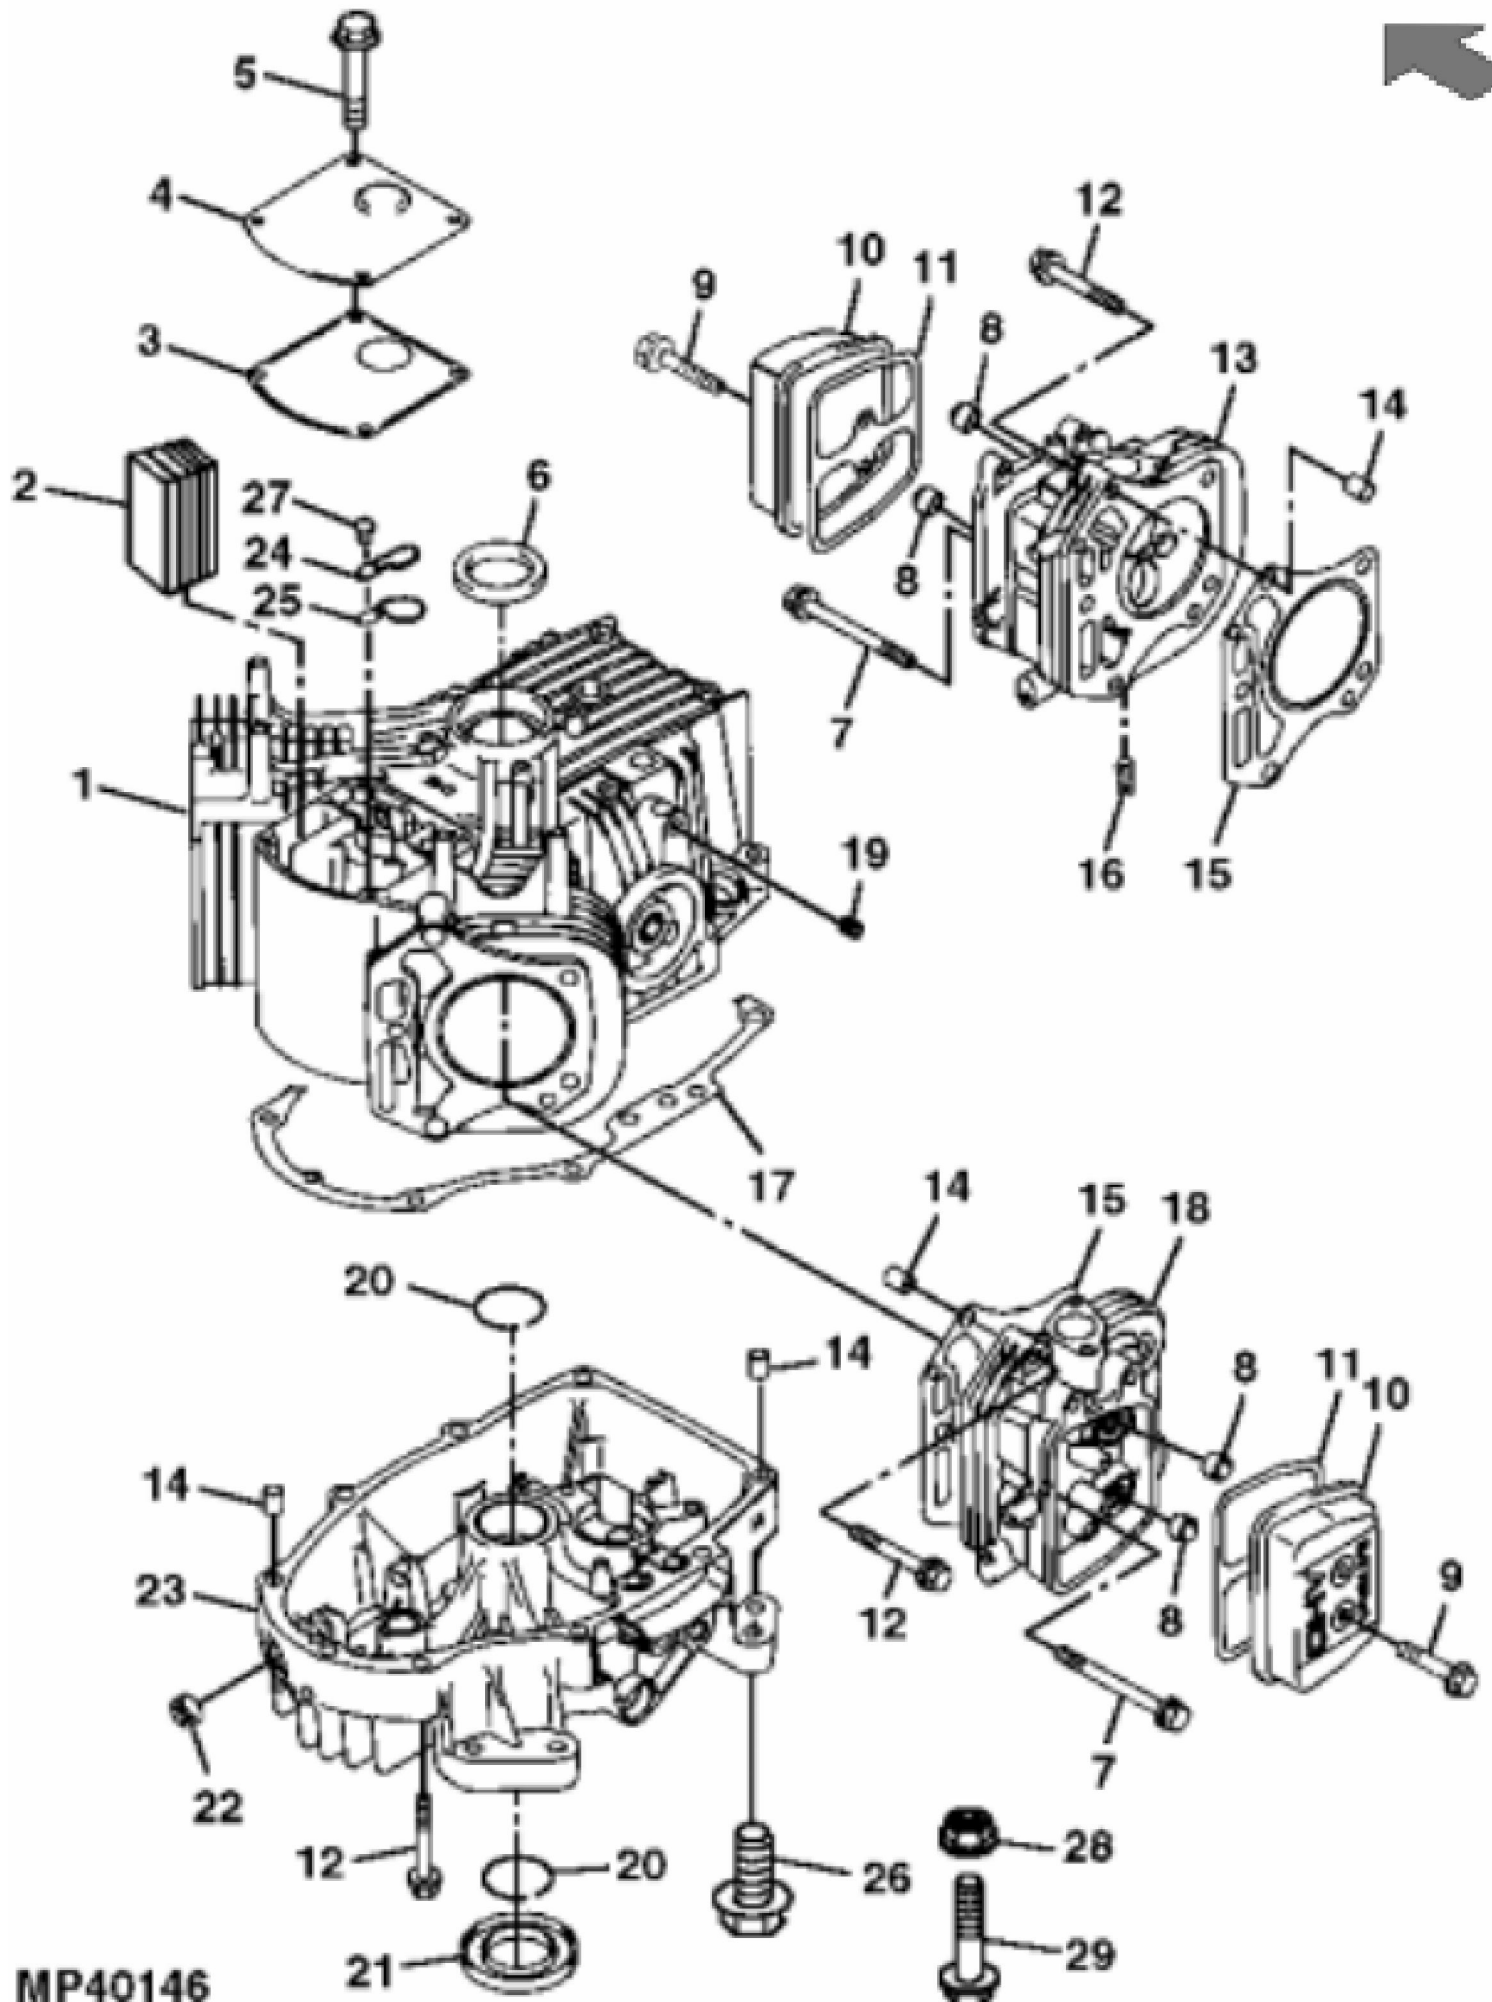

PU06193

KEY	PART NO.	PART NAME	QTY	Serial No.	REMARKS
1	MIA10738	GASOLINE ENGINE	1		MARKED FH721V-AS37; ORDER MIA11836)
1	MIA11194	GASOLINE ENGINE	1		MARKED FH721V-BS37; ORDER MIA11836
1	MIA11314	GASOLINE ENGINE	1		MARKED FH721V-CS37; ORDER MIA11836
1	MIA11836	GASOLINE ENGINE	1	____-100000	MARKED FH721V-DS37; ORDER MIA10928
1	MIA10928	SHORT BLOCK ASSEMBLY	1	100001-150000	
1	MIA12600	GASOLINE ENGINE	1	150001-____	MARKED FS730V-AS15R

MP40146

John Deere > Turf And Utility >EZTRAK >Z445 - EZTRAK >Z445 EZtrak Residential Zero Turn Mower (Worldwide Edition) >20 ENGINE MM16974 >ST518438 - CYLINDER HEAD AND CRANKCASE ( - 150000)

KEY	PART NO.	PART NAME	QTY	Serial No.	REMARKS
1	MIA10920	CRANKCASE	1		
2	M141350	FILTER ELEMENT	1		ORDER MIA11393
3	M140222	GASKET	1	____-044926	Breather
3	MIU11731	GASKET	1	044927-____	(A)
4	M140224	COVER	1	____-044926	Breather
4	MIU11732	COVER	1	044927-____	(A)
5	19M7774	SCREW	4	____-045046	M6 X 12
5	19M7775	SCREW	4	045047-____	M6 X 16, (A)
6	M150948	SEAL	1		
7	MIU11322	BOLT	2		
8	M138389	SEAL	4		
9	19M8477	CAP SCREW	4		M6 X 40
10	M140218	CASE	2		Rocker
11	M140221	GASKET	2		Rocker Case
12	19M8319	SCREW	18		M8 X 50, SUB FOR MIU11326
13	MIA10402	CYLINDER HEAD	1		NO.1
14	M138388	PIN	6		
15	M147908	ENGINE CYLINDER HEAD GASKET	2		
16	M138395	STUD	4		NLA; ORDER MIU11736
16	MIU11736	BOLT	4		NLA; ORDER MIU12726
16	MIU12726	STUD	4		
17	M140220	GASKET	1		Crankcase Cover
18	AM135296	CYLINDER HEAD	1		NO.2
19	M147270	PLUG	1		NLA; ORDER MIU14001
19	MIU14001	PLUG	1		
20	M140231	SNAP RING	2		
21	M149282	SEAL	1		
22	M138392	SEAL	1		NLA; ORDER M151774
22	M151774	SEAL	1		
23	MIU11292	COVER	1		Crankcase
24	M140223	PLATE	1		
25	M140229	VALVE	1		
26	GC00331	SCREW	3		9.525 X 29.580 mm, NLA; ORDER GX24210; Engine Mount