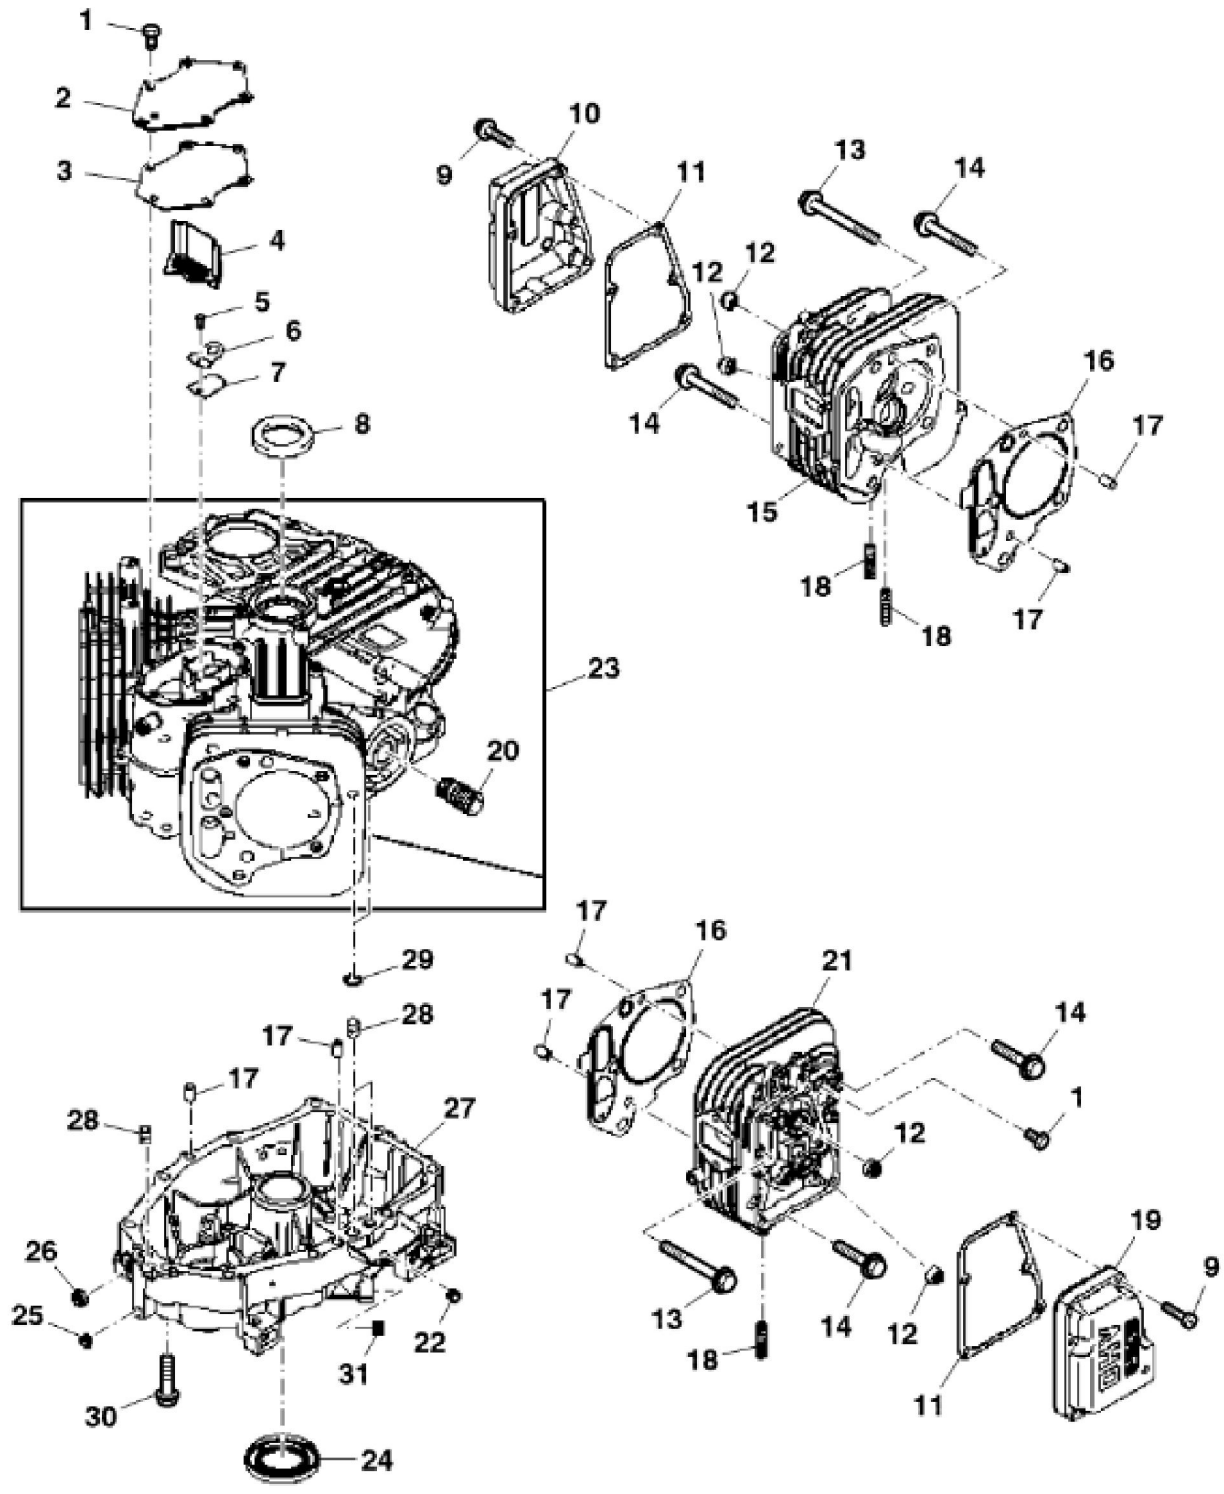

KEY	PART NO.	PART NAME	QTY	Serial No.	REMARKS
26	GX24210	SCREW	3		NLA
27	21M7244	SCREW	1		M4 X 8
28	E63525	NUT	1		M8
29	19M7897	SCREW	1		M8 X 35
..	MIA10928	SHORT BLOCK ASSEMBLY	1		ENGINE MARKED FH721V-CS37, FH721V-DS37; SUB FORMIA11836
..	MIA11393	COVER KIT	1		Breather, INCLUDES PARTS MARKED (A)
..	MIA10926	GASKET KIT	1