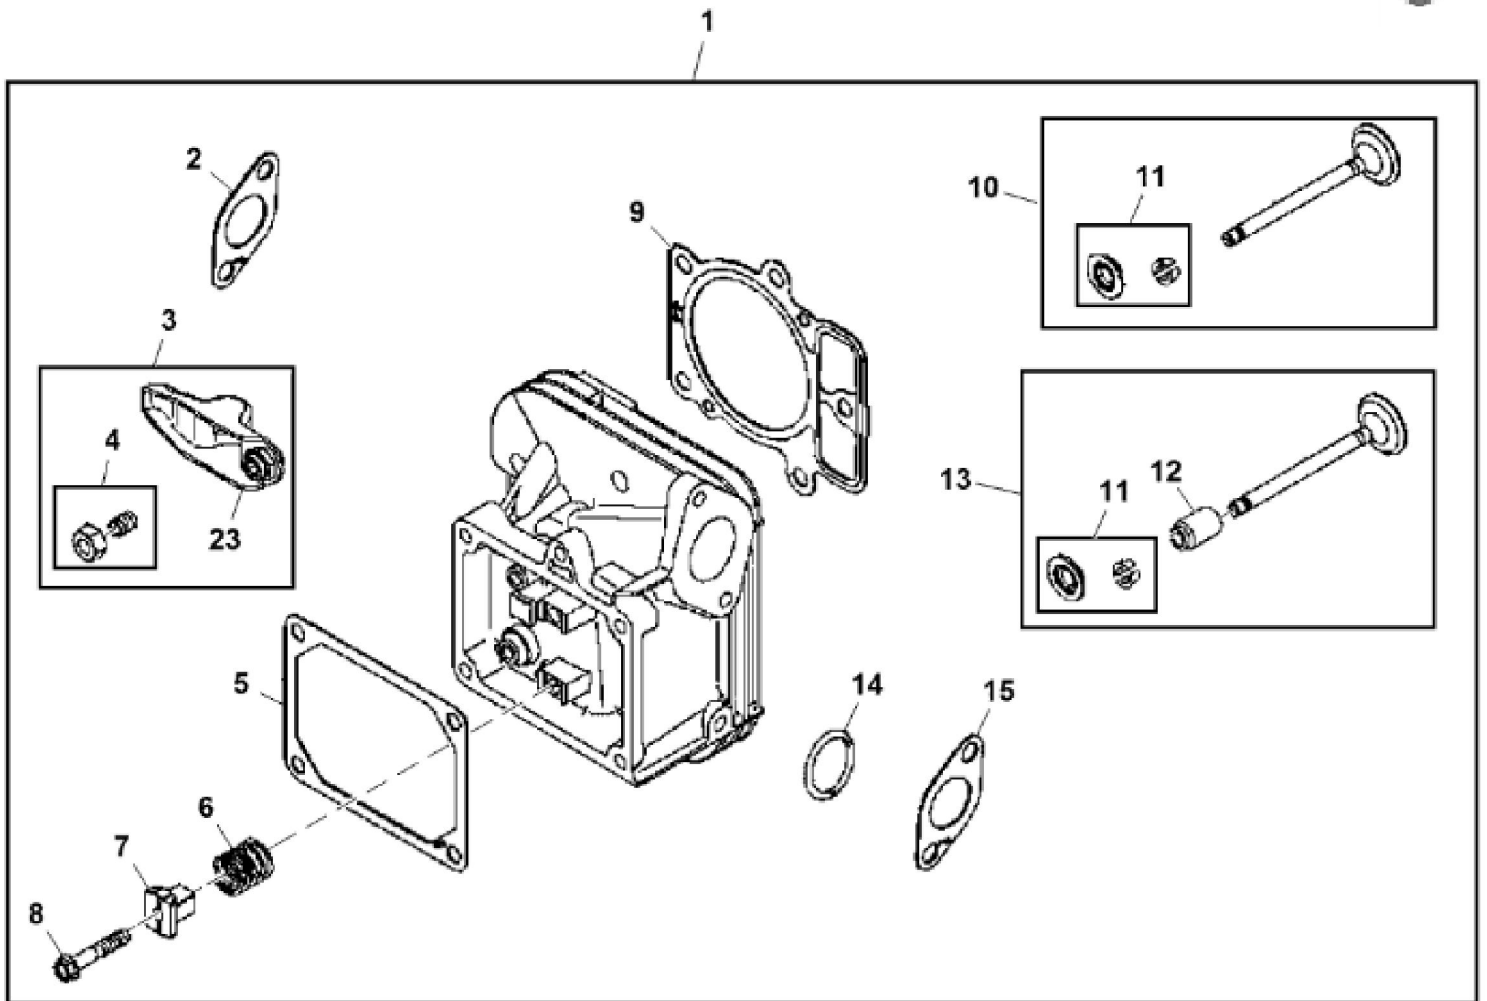

PU14298

KEY	PART NO.	PART NAME	QTY	REMARKS	
1	MIA13040	GASOLINE ENGINE	1	MARKED 44T977-0015-G1	
2	14H786	NUT	1	1/4"	
3	GX24210	SCREW	4		

**<https://www.ebooklibonline.com>**

Hello dear friend!

Thank you very much for reading.

Enter the link into your browser.

The full manual is available for immediate download.

**<https://www.ebooklibonline.com>**

KEY	PART NO.	PART NAME	QTY	REMARKS	
1	UC11104	DIPSTICK	1	SUB FOR LG499602	
2	LG691031	O-RING	1		
3	LG691036	DIPSTICK	1		
4	LG691032	SEAL	1	O-Ring (Tube, Oil Fill)	
5	LG691037	OIL TUBE	1		
6	M153266	SCREW	1	Gear, Timing	
7	LG391086S	SEAL	1		
8	MIA11778	BUSHING KIT	1		
9	LG690959	DOWEL PIN	6		
10	MIA13076	CYLINDER BLOCK	1		
11	MIA12035	RESERVOIR	1		
12	MIU12140	SCREEN	1		
13	15H638	PIPE PLUG	1	1/8"	
14	MIU11958	SEAL	1		
15	LG691045	CRANK	1		
16	M142280	WASHER	1	Governor Crank	
17	M142282	BUSHING	2	Governor Crank	
18	M142286	RETAINER	2		
19	MIU12503	BUSHING	1	Governor Crank	
20	MIU11284	SEAL	1	Governor Shaft	
21	MIU14464	SCREW	1		
22	M142896	SCREW	10	Crankcase Cover, Sump	
23	MIU14443	TUBE	1		
24	LG691108	SCREW	3		
25	MIU14444	COVER	1	Breather Passage	
26	MIU14448	SCREW	1	Reed-Breather	
27	MIU14445	VALVE	3	Reed-Breather	
28	MIA13077	PLATE	1	Baffle	

**Thank you so much for reading**

KEY	PART NO.	PART NAME	QTY	REMARKS	
1	MIA11459	CONNECTING ROD	2		
2	LG690976	SCREW	2		
3	LG222698S	SHAFT KEY	1	Flywheel	
4	MIA11457	CRANKSHAFT	1		
5	26H4	SHAFT KEY	1	1/8" X 3/8"	
6	LG690980	GEAR	1	Timing	
7	MIA11789	CAMSHAFT	1		
8	LG690977	TAPPET	4		
9	LG690975	LOCK	4		
10	MIA11458	PISTON PIN	2		
11	MIA11036	PISTON	2	Standard	
11	MIA11037	PISTON	2	0.020 inch, OS	
12	MIU11282	PISTON RING KIT	1	Standard	
12	MIU11283	PISTON RING KIT	1	0.020 inch, OS	