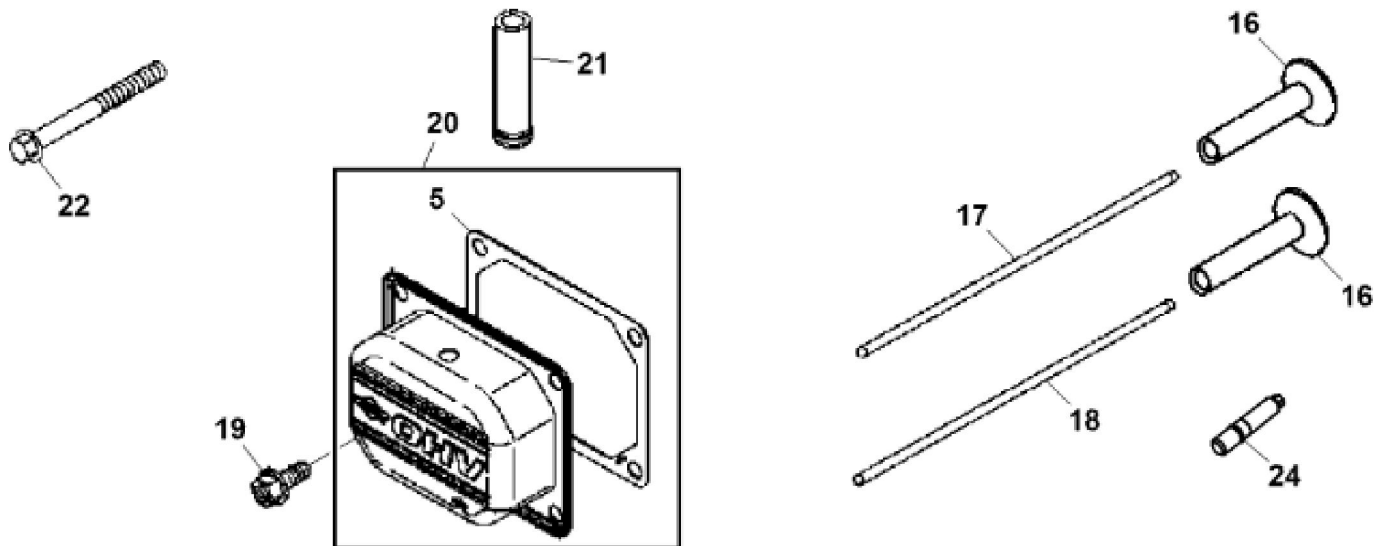

PU14298

KEY	PART NO.	PART NAME	QTY	REMARKS	
1	MIA13040	GASOLINE ENGINE	1	MARKED 44T977-0015-G1	
2	14H786	NUT	1	1/4"	
3	GX24210	SCREW	4		

**<https://www.ebooklibonline.com>**

Hello dear friend!

Thank you very much for reading.

Enter the link into your browser.

The full manual is available for immediate download.

**<https://www.ebooklibonline.com>**

KEY	PART NO.	PART NAME	QTY	REMARKS	
1	UC11104	DIPSTICK	1	SUB FOR LG499602	
2	LG691031	O-RING	1		
3	LG691036	DIPSTICK	1		
4	LG691032	SEAL	1	O-Ring (Tube, Oil Fill)	
5	LG691037	OIL TUBE	1		
6	M153266	SCREW	1	Gear, Timing	
7	LG391086S	SEAL	1		
8	MIA11778	BUSHING KIT	1		
9	LG690959	DOWEL PIN	6		
10	MIA13076	CYLINDER BLOCK	1		
11	MIA12035	RESERVOIR	1		
12	MIU12140	SCREEN	1		
13	15H638	PIPE PLUG	1	1/8"	
14	MIU11958	SEAL	1		
15	LG691045	CRANK	1		
16	M142280	WASHER	1	Governor Crank	
17	M142282	BUSHING	2	Governor Crank	
18	M142286	RETAINER	2		
19	MIU12503	BUSHING	1	Governor Crank	
20	MIU11284	SEAL	1	Governor Shaft	
21	MIU14464	SCREW	1		
22	M142896	SCREW	10	Crankcase Cover, Sump	
23	MIU14443	TUBE	1		
24	LG691108	SCREW	3		
25	MIU14444	COVER	1	Breather Passage	
26	MIU14448	SCREW	1	Reed-Breather	
27	MIU14445	VALVE	3	Reed-Breather	
28	MIA13077	PLATE	1	Baffle	

**Thank you so much for reading**

KEY	PART NO.	PART NAME	QTY	REMARKS	
1	MIA11459	CONNECTING ROD	2		
2	LG690976	SCREW	2		
3	LG222698S	SHAFT KEY	1	Flywheel	
4	MIA11457	CRANKSHAFT	1		
5	26H4	SHAFT KEY	1	1/8" X 3/8"	
6	LG690980	GEAR	1	Timing	
7	MIA11789	CAMSHAFT	1		
8	LG690977	TAPPET	4		
9	LG690975	LOCK	4		
10	MIA11458	PISTON PIN	2		
11	MIA11036	PISTON	2	Standard	
11	MIA11037	PISTON	2	0.020 inch, OS	
12	MIU11282	PISTON RING KIT	1	Standard	
12	MIU11283	PISTON RING KIT	1	0.020 inch, OS	