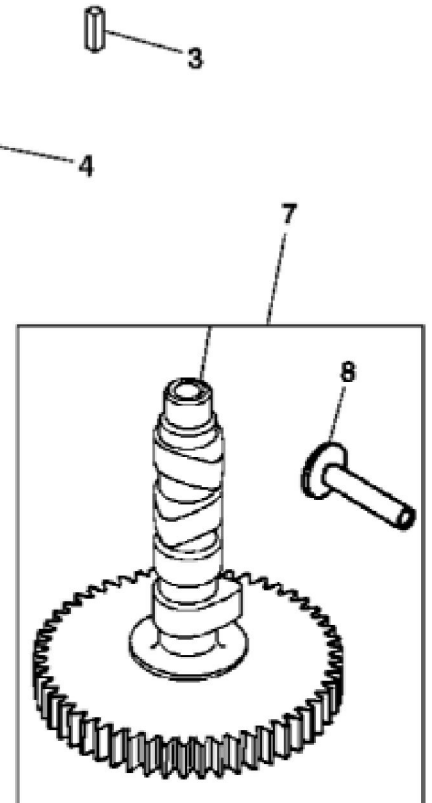

PU14298

KEY	PART NO.	PART NAME	QTY	REMARKS	
1	MIA13040	GASOLINE ENGINE	1	MARKED 44T977-0015-G1	
2	14H786	NUT	1	1/4"	
3	GX24210	SCREW	4		

**<https://www.ebooklibonline.com>**

Hello dear friend!

Thank you very much for reading.

Enter the link into your browser.

The full manual is available for immediate download.

**<https://www.ebooklibonline.com>**

KEY	PART NO.	PART NAME	QTY	REMARKS	
1	UC11104	DIPSTICK	1	SUB FOR LG499602	
2	LG691031	O-RING	1		
3	LG691036	DIPSTICK	1		
4	LG691032	SEAL	1	O-Ring (Tube, Oil Fill)	
5	LG691037	OIL TUBE	1		
6	M153266	SCREW	1	Gear, Timing	
7	LG391086S	SEAL	1		
8	MIA11778	BUSHING KIT	1		
9	LG690959	DOWEL PIN	6		
10	MIA13076	CYLINDER BLOCK	1		
11	MIA12035	RESERVOIR	1		
12	MIU12140	SCREEN	1		
13	15H638	PIPE PLUG	1	1/8"	
14	MIU11958	SEAL	1		
15	LG691045	CRANK	1		
16	M142280	WASHER	1	Governor Crank	
17	M142282	BUSHING	2	Governor Crank	
18	M142286	RETAINER	2		
19	MIU12503	BUSHING	1	Governor Crank	
20	MIU11284	SEAL	1	Governor Shaft	
21	MIU14464	SCREW	1		
22	M142896	SCREW	10	Crankcase Cover, Sump	
23	MIU14443	TUBE	1		
24	LG691108	SCREW	3		
25	MIU14444	COVER	1	Breather Passage	
26	MIU14448	SCREW	1	Reed-Breather	
27	MIU14445	VALVE	3	Reed-Breather	
28	MIA13077	PLATE	1	Baffle	

**Thank you so much for reading**

KEY	PART NO.	PART NAME	QTY	REMARKS	
1	MIA11459	CONNECTING ROD	2		
2	LG690976	SCREW	2		
3	LG222698S	SHAFT KEY	1	Flywheel	
4	MIA11457	CRANKSHAFT	1		
5	26H4	SHAFT KEY	1	1/8" X 3/8"	
6	LG690980	GEAR	1	Timing	
7	MIA11789	CAMSHAFT	1		
8	LG690977	TAPPET	4		
9	LG690975	LOCK	4		
10	MIA11458	PISTON PIN	2		
11	MIA11036	PISTON	2	Standard	
11	MIA11037	PISTON	2	0.020 inch, OS	
12	MIU11282	PISTON RING KIT	1	Standard	
12	MIU11283	PISTON RING KIT	1	0.020 inch, OS	