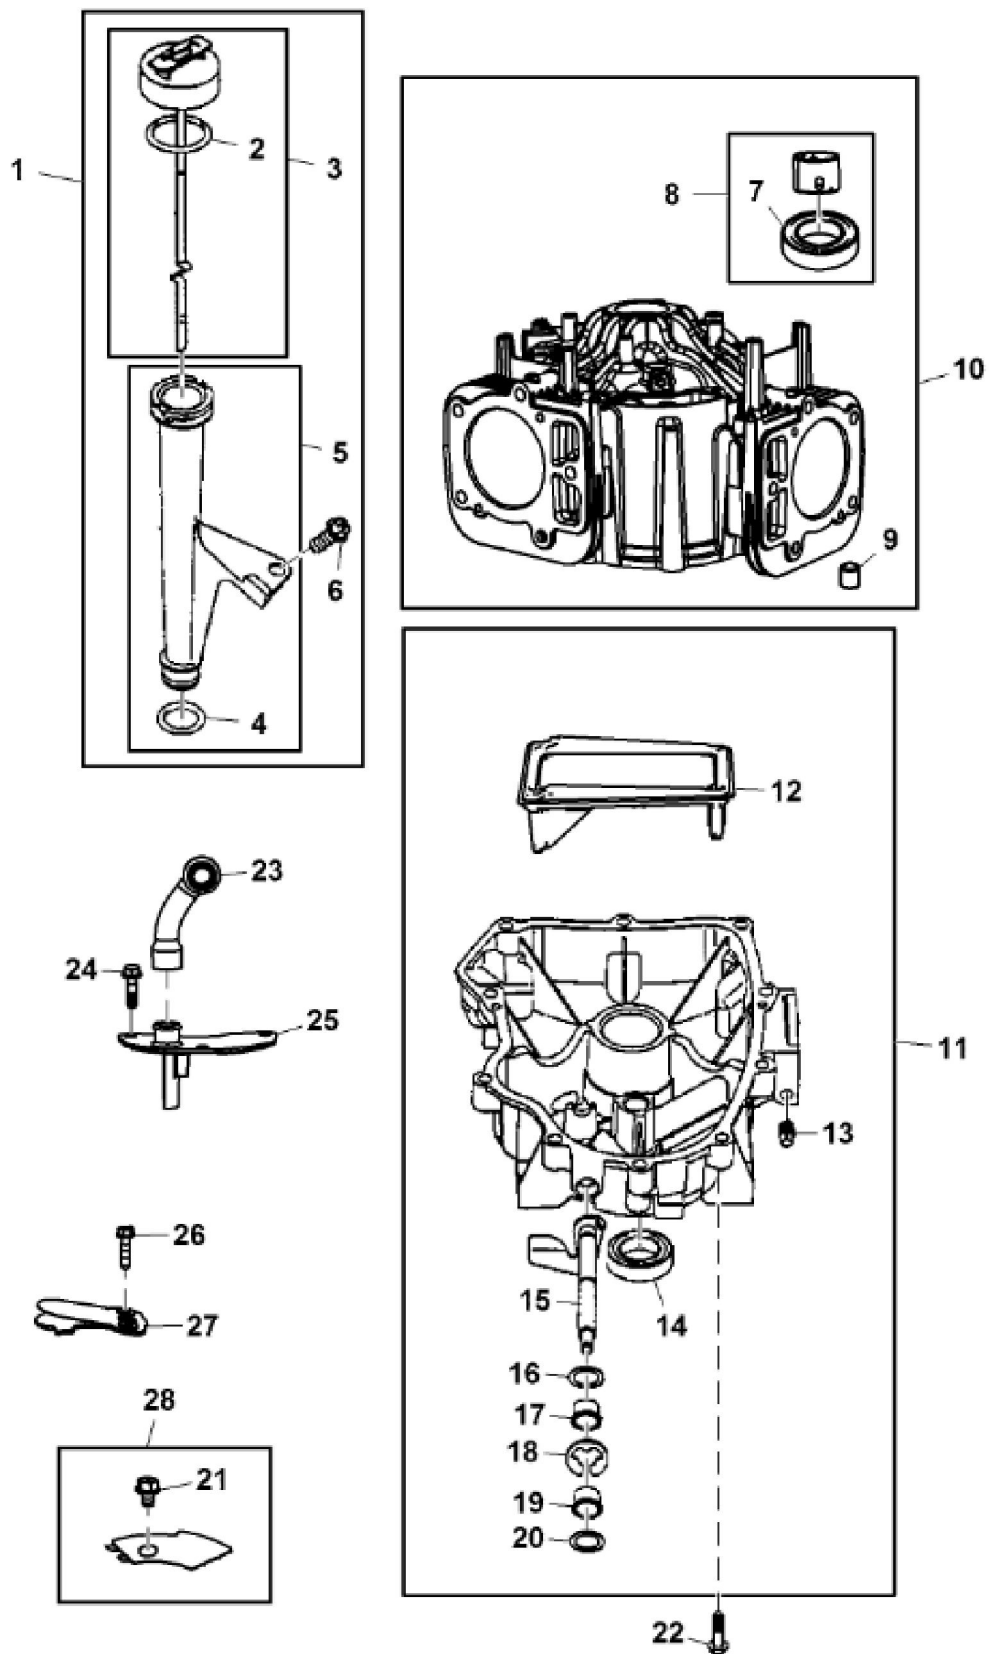

PU14298

KEY	PART NO.	PART NAME	QTY	REMARKS	
1	MIA13040	GASOLINE ENGINE	1	MARKED 44T977-0015-G1	
2	14H786	NUT	1	1/4"	
3	GX24210	SCREW	4		

**<https://www.ebooklibonline.com>**

Hello dear friend!

Thank you very much for reading.

Enter the link into your browser.

The full manual is available for immediate download.

**<https://www.ebooklibonline.com>**

KEY	PART NO.	PART NAME	QTY	REMARKS	
1	UC11104	DIPSTICK	1	SUB FOR LG499602	
2	LG691031	O-RING	1		
3	LG691036	DIPSTICK	1		
4	LG691032	SEAL	1	O-Ring (Tube, Oil Fill)	
5	LG691037	OIL TUBE	1		
6	M153266	SCREW	1	Gear, Timing	
7	LG391086S	SEAL	1		
8	MIA11778	BUSHING KIT	1		
9	LG690959	DOWEL PIN	6		
10	MIA13076	CYLINDER BLOCK	1		
11	MIA12035	RESERVOIR	1		
12	MIU12140	SCREEN	1		
13	15H638	PIPE PLUG	1	1/8"	
14	MIU11958	SEAL	1		
15	LG691045	CRANK	1		
16	M142280	WASHER	1	Governor Crank	
17	M142282	BUSHING	2	Governor Crank	
18	M142286	RETAINER	2		
19	MIU12503	BUSHING	1	Governor Crank	
20	MIU11284	SEAL	1	Governor Shaft	
21	MIU14464	SCREW	1		
22	M142896	SCREW	10	Crankcase Cover, Sump	
23	MIU14443	TUBE	1		
24	LG691108	SCREW	3		
25	MIU14444	COVER	1	Breather Passage	
26	MIU14448	SCREW	1	Reed-Breather	
27	MIU14445	VALVE	3	Reed-Breather	
28	MIA13077	PLATE	1	Baffle	

**Thank you so much for reading**

KEY	PART NO.	PART NAME	QTY	REMARKS	
1	MIA11459	CONNECTING ROD	2		
2	LG690976	SCREW	2		
3	LG222698S	SHAFT KEY	1	Flywheel	
4	MIA11457	CRANKSHAFT	1		
5	26H4	SHAFT KEY	1	1/8" X 3/8"	
6	LG690980	GEAR	1	Timing	
7	MIA11789	CAMSHAFT	1		
8	LG690977	TAPPET	4		
9	LG690975	LOCK	4		
10	MIA11458	PISTON PIN	2		
11	MIA11036	PISTON	2	Standard	
11	MIA11037	PISTON	2	0.020 inch, OS	
12	MIU11282	PISTON RING KIT	1	Standard	
12	MIU11283	PISTON RING KIT	1	0.020 inch, OS	