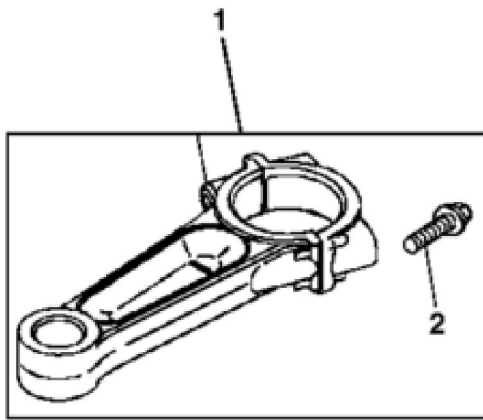

PU14298

KEY	PART NO.	PART NAME	QTY	REMARKS	
1	MIA13040	GASOLINE ENGINE	1	MARKED 44T977-0015-G1	
2	14H786	NUT	1	1/4"	
3	GX24210	SCREW	4		

**<https://www.ebooklibonline.com>**

Hello dear friend!

Thank you very much for reading.

Enter the link into your browser.

The full manual is available for immediate download.

**<https://www.ebooklibonline.com>**

KEY	PART NO.	PART NAME	QTY	REMARKS	
1	UC11104	DIPSTICK	1	SUB FOR LG499602	
2	LG691031	O-RING	1		
3	LG691036	DIPSTICK	1		
4	LG691032	SEAL	1	O-Ring (Tube, Oil Fill)	
5	LG691037	OIL TUBE	1		
6	M153266	SCREW	1	Gear, Timing	
7	LG391086S	SEAL	1		
8	MIA11778	BUSHING KIT	1		
9	LG690959	DOWEL PIN	6		
10	MIA13076	CYLINDER BLOCK	1		
11	MIA12035	RESERVOIR	1		
12	MIU12140	SCREEN	1		
13	15H638	PIPE PLUG	1	1/8"	
14	MIU11958	SEAL	1		
15	LG691045	CRANK	1		
16	M142280	WASHER	1	Governor Crank	
17	M142282	BUSHING	2	Governor Crank	
18	M142286	RETAINER	2		
19	MIU12503	BUSHING	1	Governor Crank	
20	MIU11284	SEAL	1	Governor Shaft	
21	MIU14464	SCREW	1		
22	M142896	SCREW	10	Crankcase Cover, Sump	
23	MIU14443	TUBE	1		
24	LG691108	SCREW	3		
25	MIU14444	COVER	1	Breather Passage	
26	MIU14448	SCREW	1	Reed-Breather	
27	MIU14445	VALVE	3	Reed-Breather	
28	MIA13077	PLATE	1	Baffle	

**Thank you so much for reading**

KEY	PART NO.	PART NAME	QTY	REMARKS	
1	MIA11459	CONNECTING ROD	2		
2	LG690976	SCREW	2		
3	LG222698S	SHAFT KEY	1	Flywheel	
4	MIA11457	CRANKSHAFT	1		
5	26H4	SHAFT KEY	1	1/8" X 3/8"	
6	LG690980	GEAR	1	Timing	
7	MIA11789	CAMSHAFT	1		
8	LG690977	TAPPET	4		
9	LG690975	LOCK	4		
10	MIA11458	PISTON PIN	2		
11	MIA11036	PISTON	2	Standard	
11	MIA11037	PISTON	2	0.020 inch, OS	
12	MIU11282	PISTON RING KIT	1	Standard	
12	MIU11283	PISTON RING KIT	1	0.020 inch, OS	