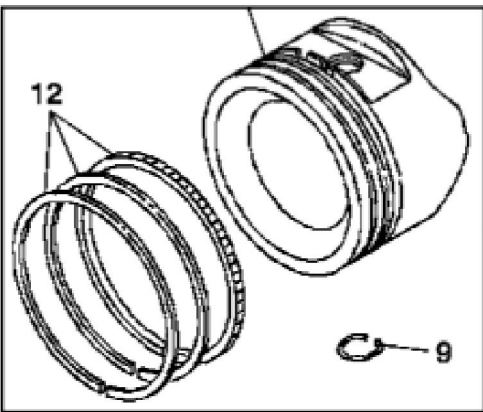

PU14298

KEY	PART NO.	PART NAME	QTY	REMARKS	
1	MIA13040	GASOLINE ENGINE	1	MARKED 44T977-0015-G1	
2	14H786	NUT	1	1/4"	
3	GX24210	SCREW	4		

**<https://www.ebooklibonline.com>**

Hello dear friend!

Thank you very much for reading.

Enter the link into your browser.

The full manual is available for immediate download.

**<https://www.ebooklibonline.com>**

KEY	PART NO.	PART NAME	QTY	REMARKS	
1	UC11104	DIPSTICK	1	SUB FOR LG499602	
2	LG691031	O-RING	1		
3	LG691036	DIPSTICK	1		
4	LG691032	SEAL	1	O-Ring (Tube, Oil Fill)	
5	LG691037	OIL TUBE	1		
6	M153266	SCREW	1	Gear, Timing	
7	LG391086S	SEAL	1		
8	MIA11778	BUSHING KIT	1		
9	LG690959	DOWEL PIN	6		
10	MIA13076	CYLINDER BLOCK	1		
11	MIA12035	RESERVOIR	1		
12	MIU12140	SCREEN	1		
13	15H638	PIPE PLUG	1	1/8"	
14	MIU11958	SEAL	1		
15	LG691045	CRANK	1		
16	M142280	WASHER	1	Governor Crank	
17	M142282	BUSHING	2	Governor Crank	
18	M142286	RETAINER	2		
19	MIU12503	BUSHING	1	Governor Crank	
20	MIU11284	SEAL	1	Governor Shaft	
21	MIU14464	SCREW	1		
22	M142896	SCREW	10	Crankcase Cover, Sump	
23	MIU14443	TUBE	1		
24	LG691108	SCREW	3		
25	MIU14444	COVER	1	Breather Passage	
26	MIU14448	SCREW	1	Reed-Breather	
27	MIU14445	VALVE	3	Reed-Breather	
28	MIA13077	PLATE	1	Baffle	

**Thank you so much for reading**

KEY	PART NO.	PART NAME	QTY	REMARKS	
1	MIA11459	CONNECTING ROD	2		
2	LG690976	SCREW	2		
3	LG222698S	SHAFT KEY	1	Flywheel	
4	MIA11457	CRANKSHAFT	1		
5	26H4	SHAFT KEY	1	1/8" X 3/8"	
6	LG690980	GEAR	1	Timing	
7	MIA11789	CAMSHAFT	1		
8	LG690977	TAPPET	4		
9	LG690975	LOCK	4		
10	MIA11458	PISTON PIN	2		
11	MIA11036	PISTON	2	Standard	
11	MIA11037	PISTON	2	0.020 inch, OS	
12	MIU11282	PISTON RING KIT	1	Standard	
12	MIU11283	PISTON RING KIT	1	0.020 inch, OS	