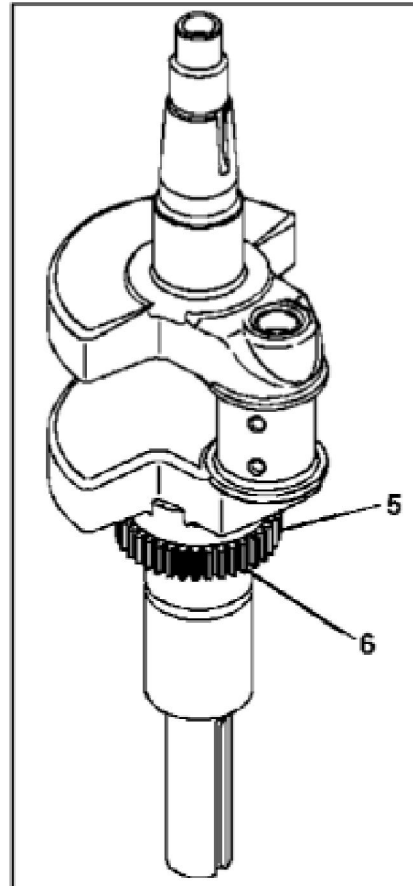

PU14298

KEY	PART NO.	PART NAME	QTY	REMARKS	
1	MIA13040	GASOLINE ENGINE	1	MARKED 44T977-0015-G1	
2	14H786	NUT	1	1/4"	
3	GX24210	SCREW	4		

**<https://www.ebooklibonline.com>**

Hello dear friend!

Thank you very much for reading.

Enter the link into your browser.

The full manual is available for immediate download.

**<https://www.ebooklibonline.com>**

KEY	PART NO.	PART NAME	QTY	REMARKS	
1	UC11104	DIPSTICK	1	SUB FOR LG499602	
2	LG691031	O-RING	1		
3	LG691036	DIPSTICK	1		
4	LG691032	SEAL	1	O-Ring (Tube, Oil Fill)	
5	LG691037	OIL TUBE	1		
6	M153266	SCREW	1	Gear, Timing	
7	LG391086S	SEAL	1		
8	MIA11778	BUSHING KIT	1		
9	LG690959	DOWEL PIN	6		
10	MIA13076	CYLINDER BLOCK	1		
11	MIA12035	RESERVOIR	1		
12	MIU12140	SCREEN	1		
13	15H638	PIPE PLUG	1	1/8"	
14	MIU11958	SEAL	1		
15	LG691045	CRANK	1		
16	M142280	WASHER	1	Governor Crank	
17	M142282	BUSHING	2	Governor Crank	
18	M142286	RETAINER	2		
19	MIU12503	BUSHING	1	Governor Crank	
20	MIU11284	SEAL	1	Governor Shaft	
21	MIU14464	SCREW	1		
22	M142896	SCREW	10	Crankcase Cover, Sump	
23	MIU14443	TUBE	1		
24	LG691108	SCREW	3		
25	MIU14444	COVER	1	Breather Passage	
26	MIU14448	SCREW	1	Reed-Breather	
27	MIU14445	VALVE	3	Reed-Breather	
28	MIA13077	PLATE	1	Baffle	

**Thank you so much for reading**

KEY	PART NO.	PART NAME	QTY	REMARKS	
1	MIA11459	CONNECTING ROD	2		
2	LG690976	SCREW	2		
3	LG222698S	SHAFT KEY	1	Flywheel	
4	MIA11457	CRANKSHAFT	1		
5	26H4	SHAFT KEY	1	1/8" X 3/8"	
6	LG690980	GEAR	1	Timing	
7	MIA11789	CAMSHAFT	1		
8	LG690977	TAPPET	4		
9	LG690975	LOCK	4		
10	MIA11458	PISTON PIN	2		
11	MIA11036	PISTON	2	Standard	
11	MIA11037	PISTON	2	0.020 inch, OS	
12	MIU11282	PISTON RING KIT	1	Standard	
12	MIU11283	PISTON RING KIT	1	0.020 inch, OS	