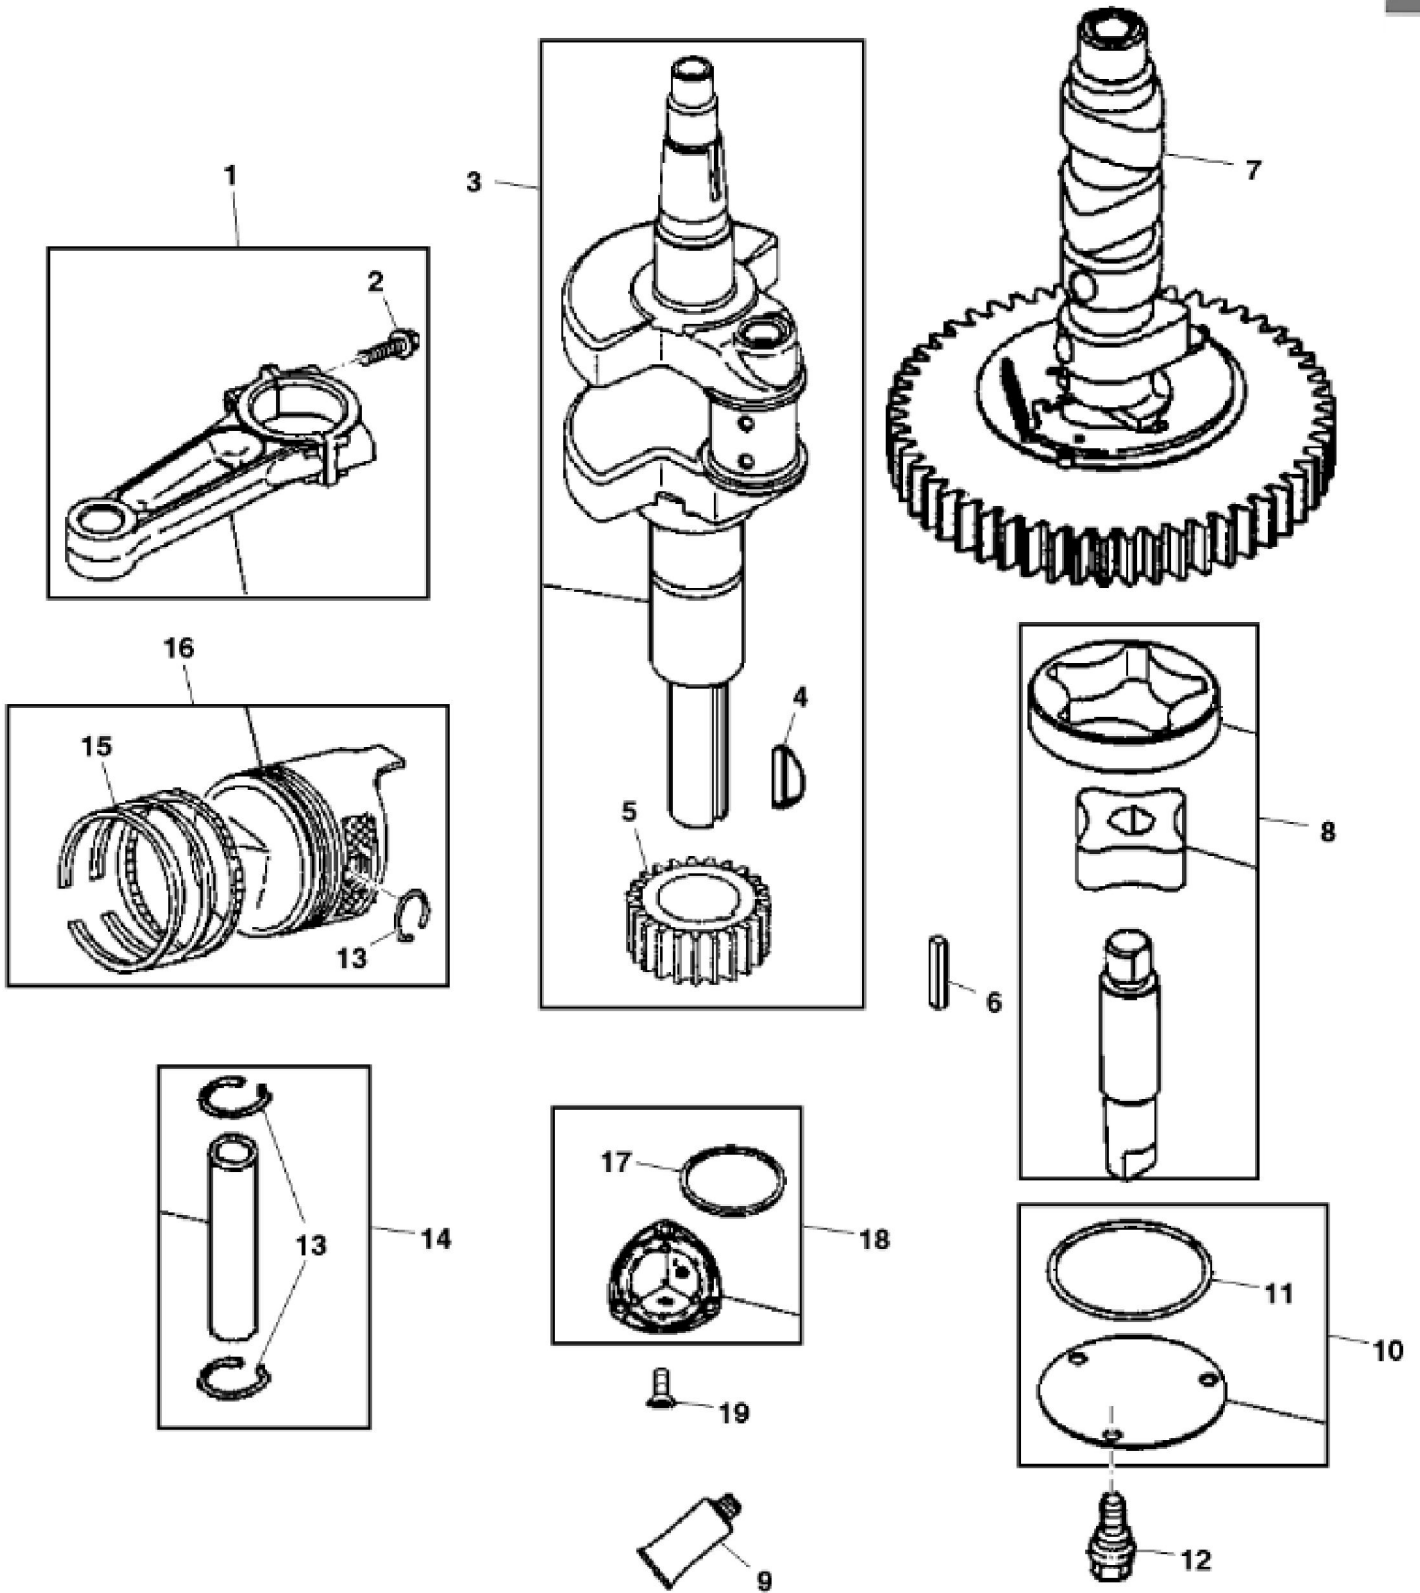

KEY	PART NO.	PART NAME	QTY	Serial No.	REMARKS
1	AM135101	CONNECTING ROD	2	010001-040000	
1	MIA11459	CONNECTING ROD	2	040001-_____	
2	LG690976	SCREW	4		
3	AM135083	CRANKSHAFT	1	010001-040000	
3	MIA11457	CRANKSHAFT	1	040001-_____	
4	26H4	SHAFT KEY	1		1/8" X 3/8", Timing
5	LG690980	GEAR	1		Timing
6	LG222698S	SHAFT KEY	1		Flywheel
7	MIA10916	CAMSHAFT	1	010001-040000	
7	M151221	CAMSHAFT	1	040001-080000	INCLUDES (4) LG690977
7	MIA11792	CAMSHAFT	1	080001-130000	INCLUDES(4) LG690977
7	MIA11789	CAMSHAFT	1	130001-_____	INCLUDES(4) LG690977
8	LG499054	OIL PUMP	1	010001-040000	Before Engine Date Code 07022600
8	MIU12083	OIL PUMP	1	010001-040000	After Engine Date Code 07022500
8	MIA11172	OIL PUMP	1	040001-060000	Before Engine Date Code 08071800
8	MIU12143	OIL PUMP	1	040001-150000	After Engine Date Code 08071700
8	MIA11172	OIL PUMP	1	150001-_____	
9	PM37469	LIQUID GASKET	4		
10	LG499613	COVER	1		
11	LG690589	SEAL	1		
12	M151228	SCREW	3		
13	LG690975	LOCK	4		
14	LG690229	PISTON PIN	2	010001-150000	
14	MIA11458	PISTON PIN	2	150001-_____	
15	MIU11282	PISTON RING KIT	2	010001-130000	Standard
15	B1698430	PISTON RING KIT	2	130001-150000	Standard
15	MIU11283	PISTON RING KIT	2	150001-_____	.020" (.50 MM) OS
15	B1698437	PISTON RING KIT	2	130001-150000	.020" (.50 MM) OS
15	MIU12161	RING	2	130001-_____	.020" (.50 MM) OS
16	MIA10877	PISTON	2	010001-130000	Standard
16	MIA10996	PISTON	2	150001-_____	Standard
16	MIA10878	PISTON	2	010001-130000	.020" (.50 MM) OS
16	MIA11788	PISTON	2	150001-_____	.020" (.50 MM) OS
16	MIA11346	PISTON	2	130001-150000	
16	MIA11102	PISTON	2	130001-150000	.020" (.50 MM) OS