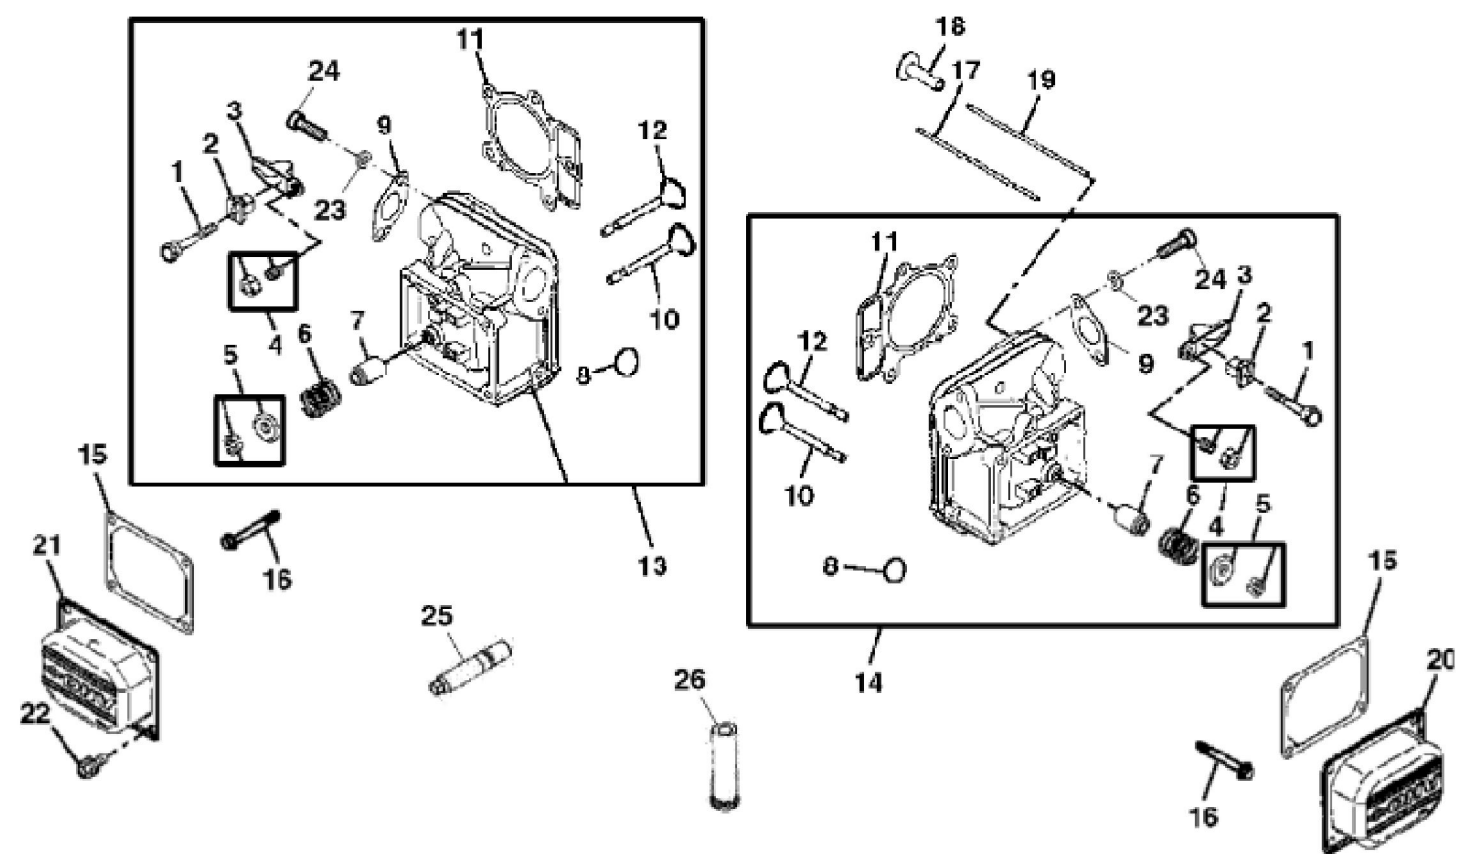

KEY	PART NO.	PART NAME	QTY	Serial No.	REMARKS
1	AM135101	CONNECTING ROD	2	010001-040000	
1	MIA11459	CONNECTING ROD	2	040001-_____	
2	LG690976	SCREW	4		
3	AM135083	CRANKSHAFT	1	010001-040000	
3	MIA11457	CRANKSHAFT	1	040001-_____	
4	26H4	SHAFT KEY	1		1/8" X 3/8", Timing
5	LG690980	GEAR	1		Timing
6	LG222698S	SHAFT KEY	1		Flywheel
7	MIA10916	CAMSHAFT	1	010001-040000	
7	M151221	CAMSHAFT	1	040001-080000	INCLUDES (4) LG690977
7	MIA11792	CAMSHAFT	1	080001-130000	INCLUDES(4) LG690977
7	MIA11789	CAMSHAFT	1	130001-_____	INCLUDES(4) LG690977
8	LG499054	OIL PUMP	1	010001-040000	Before Engine Date Code 07022600
8	MIU12083	OIL PUMP	1	010001-040000	After Engine Date Code 07022500
8	MIA11172	OIL PUMP	1	040001-060000	Before Engine Date Code 08071800
8	MIU12143	OIL PUMP	1	040001-150000	After Engine Date Code 08071700
8	MIA11172	OIL PUMP	1	150001-_____	
9	PM37469	LIQUID GASKET	4		
10	LG499613	COVER	1		
11	LG690589	SEAL	1		
12	M151228	SCREW	3		
13	LG690975	LOCK	4		
14	LG690229	PISTON PIN	2	010001-150000	
14	MIA11458	PISTON PIN	2	150001-_____	
15	MIU11282	PISTON RING KIT	2	010001-130000	Standard
15	B1698430	PISTON RING KIT	2	130001-150000	Standard
15	MIU11283	PISTON RING KIT	2	150001-_____	.020" (.50 MM) OS
15	B1698437	PISTON RING KIT	2	130001-150000	.020" (.50 MM) OS
15	MIU12161	RING	2	130001-_____	.020" (.50 MM) OS
16	MIA10877	PISTON	2	010001-130000	Standard
16	MIA10996	PISTON	2	150001-_____	Standard
16	MIA10878	PISTON	2	010001-130000	.020" (.50 MM) OS
16	MIA11788	PISTON	2	150001-_____	.020" (.50 MM) OS
16	MIA11346	PISTON	2	130001-150000	
16	MIA11102	PISTON	2	130001-150000	.020" (.50 MM) OS

Thank you so much for reading

KEY	PART NO.	PART NAME	QTY	Serial No.	REMARKS	
17	MIU12153	SEAL	1			
18	MIA11464	COVER	1			
19	MIU12142	SCREW	3			
20	LG690977	TAPPET	4		(Not Illustrated)	

<https://www.ebooklibonline.com>