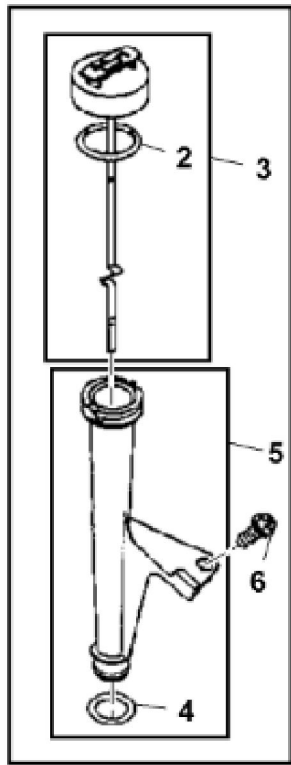

<https://www.ebooklibonline.com>

Hello dear friend!

Thank you very much for reading.

Enter the link into your browser.

The full manual is available for immediate download.

<https://www.ebooklibonline.com>

KEY	PART NO.	PART NAME	QTY	Serial No.	REMARKS
1	UC11104	DIPSTICK	1		SUB FOR LG499602
2	LG691031	O-RING	1		
3	LG691036	DIPSTICK	1		
4	LG691032	SEAL	1		
5	LG691037	OIL TUBE	1		
6	37H74	SCREW	1	____-120000	8 X 1/2
6	M153266	SCREW	1	120001-____	
7	LG391086S	SEAL	1		
8	MIA11778	BUSHING KIT	1		
9	LG690959	DOWEL PIN	6		
10	MIA13076	CYLINDER BLOCK	1		For USA and Canada SUB FOR MIA12510, MIA11033 OR MIA10607
10	MIA12493	CYLINDER	1		Not for USA and Canada ORDER MIA13087; SUB FOR MIA11345
10	MIA13087	CYLINDER	1		Not for USA and Canada ALSO ORDER MIA13077, MIU14443, MIU14444, MIU14445, MIU14464 AND MIU14448
11	MIU14436	GASKET	1		SUB FOR M150226 AND MIU13979
12	MIU12140	SCREEN	1		
12	MIU12709	SCREEN	1		USE WITH MIA10737 OR MIA10950
13	15H623	PIPE PLUG	1		3/8"
13	LG692125	CAP SCREW	1		
14	LG690954	THREADED NIPPLE	1		
15	15H638	PIPE PLUG	1		1/8"
16	LG691045	CRANK	1		
17	M142280	WASHER	1		Governor Crank
18	M142282	BUSHING	1		Governor Crank
19	M142286	RETAINER	2		
20	MIU11284	SEAL	1		Governor Shaft
21	MIU11958	SEAL	1		
22	MIU14390	HOSE FITTING	1		Connector
23	MIA11584	RESERVOIR	1		
24	MIU12143	OIL PUMP	1		
25	MIA11464	COVER	1		
26	MIU12153	SEAL	1		