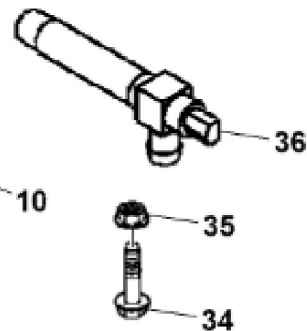

<https://www.ebooklibonline.com>

Hello dear friend!

Thank you very much for reading.

Enter the link into your browser.

The full manual is available for immediate download.

<https://www.ebooklibonline.com>

KEY	PART NO.	PART NAME	QTY	Serial No.	REMARKS
1	UC11104	DIPSTICK	1		SUB FOR LG499602
2	LG691031	O-RING	1		
3	LG691036	DIPSTICK	1		
4	LG691032	SEAL	1		
5	LG691037	OIL TUBE	1		
6	37H74	SCREW	1	____-120000	8 X 1/2
6	M153266	SCREW	1	120001-____	
7	LG391086S	SEAL	1		
8	MIA11778	BUSHING KIT	1		
9	LG690959	DOWEL PIN	6		
10	MIA13076	CYLINDER BLOCK	1		For USA and Canada SUB FOR MIA12510, MIA11033 OR MIA10607
10	MIA12493	CYLINDER	1		Not for USA and Canada ORDER MIA13087; SUB FOR MIA11345
10	MIA13087	CYLINDER	1		Not for USA and Canada ALSO ORDER MIA13077, MIU14443, MIU14444, MIU14445, MIU14464 AND MIU14448
11	MIU14436	GASKET	1		SUB FOR M150226 AND MIU13979
12	MIU12140	SCREEN	1		
12	MIU12709	SCREEN	1		USE WITH MIA10737 OR MIA10950
13	15H623	PIPE PLUG	1		3/8"
13	LG692125	CAP SCREW	1		
14	LG690954	THREADED NIPPLE	1		
15	15H638	PIPE PLUG	1		1/8"
16	LG691045	CRANK	1		
17	M142280	WASHER	1		Governor Crank
18	M142282	BUSHING	1		Governor Crank
19	M142286	RETAINER	2		
20	MIU11284	SEAL	1		Governor Shaft
21	MIU11958	SEAL	1		
22	MIU14390	HOSE FITTING	1		Connector
23	MIA11584	RESERVOIR	1		
24	MIU12143	OIL PUMP	1		
25	MIA11464	COVER	1		
26	MIU12153	SEAL	1		