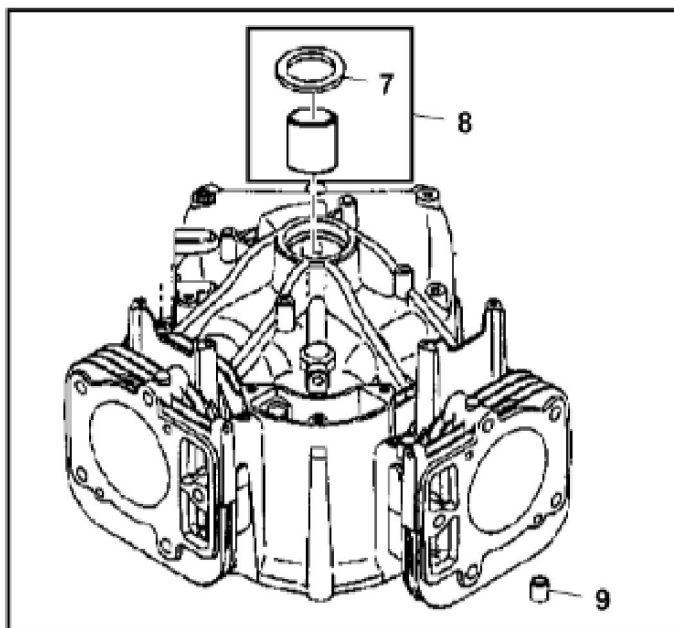

<https://www.ebooklibonline.com>

Hello dear friend!

Thank you very much for reading.

Enter the link into your browser.

The full manual is available for immediate download.

<https://www.ebooklibonline.com>

KEY	PART NO.	PART NAME	QTY	Serial No.	REMARKS
1	UC11104	DIPSTICK	1		SUB FOR LG499602
2	LG691031	O-RING	1		
3	LG691036	DIPSTICK	1		
4	LG691032	SEAL	1		
5	LG691037	OIL TUBE	1		
6	37H74	SCREW	1	____-120000	8 X 1/2
6	M153266	SCREW	1	120001-____	
7	LG391086S	SEAL	1		
8	MIA11778	BUSHING KIT	1		
9	LG690959	DOWEL PIN	6		
10	MIA13076	CYLINDER BLOCK	1		For USA and Canada SUB FOR MIA12510, MIA11033 OR MIA10607
10	MIA12493	CYLINDER	1		Not for USA and Canada ORDER MIA13087; SUB FOR MIA11345
10	MIA13087	CYLINDER	1		Not for USA and Canada ALSO ORDER MIA13077, MIU14443, MIU14444, MIU14445, MIU14464 AND MIU14448
11	MIU14436	GASKET	1		SUB FOR M150226 AND MIU13979
12	MIU12140	SCREEN	1		
12	MIU12709	SCREEN	1		USE WITH MIA10737 OR MIA10950
13	15H623	PIPE PLUG	1		3/8"
13	LG692125	CAP SCREW	1		
14	LG690954	THREADED NIPPLE	1		
15	15H638	PIPE PLUG	1		1/8"
16	LG691045	CRANK	1		
17	M142280	WASHER	1		Governor Crank
18	M142282	BUSHING	1		Governor Crank
19	M142286	RETAINER	2		
20	MIU11284	SEAL	1		Governor Shaft
21	MIU11958	SEAL	1		
22	MIU14390	HOSE FITTING	1		Connector
23	MIA11584	RESERVOIR	1		
24	MIU12143	OIL PUMP	1		
25	MIA11464	COVER	1		
26	MIU12153	SEAL	1		