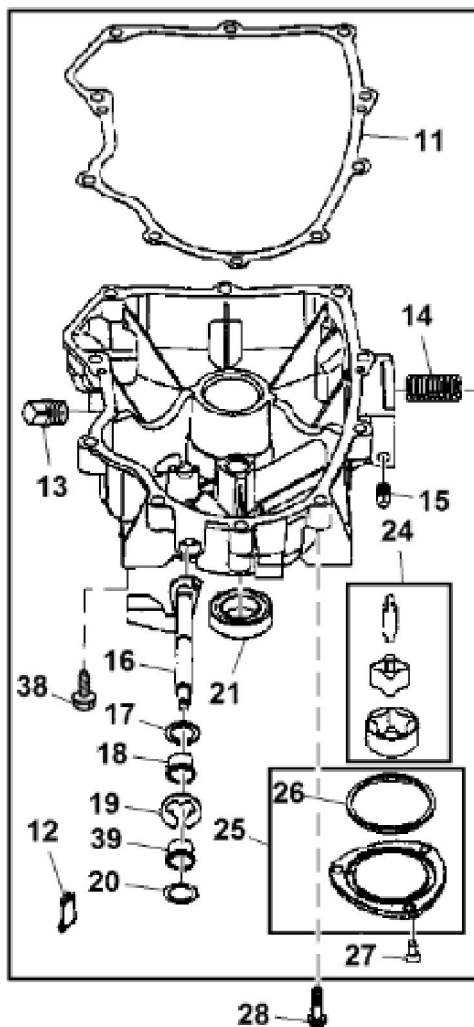

KEY	PART NO.	PART NAME	QTY	Serial No.	REMARKS
1	UC11104	DIPSTICK	1		SUB FOR LG499602
2	LG691031	O-RING	1		
3	LG691036	DIPSTICK	1		
4	LG691032	SEAL	1		
5	LG691037	OIL TUBE	1		
6	37H74	SCREW	1	____-120000	8 X 1/2
6	M153266	SCREW	1	120001-____	
7	LG391086S	SEAL	1		
8	MIA11778	BUSHING KIT	1		
9	LG690959	DOWEL PIN	6		
10	MIA13076	CYLINDER BLOCK	1		For USA and Canada SUB FOR MIA12510, MIA11033 OR MIA10607
10	MIA12493	CYLINDER	1		Not for USA and Canada ORDER MIA13087; SUB FOR MIA11345
10	MIA13087	CYLINDER	1		Not for USA and Canada ALSO ORDER MIA13077, MIU14443, MIU14444, MIU14445, MIU14464 AND MIU14448
11	MIU14436	GASKET	1		SUB FOR M150226 AND MIU13979
12	MIU12140	SCREEN	1		
12	MIU12709	SCREEN	1		USE WITH MIA10737 OR MIA10950
13	15H623	PIPE PLUG	1		3/8"
13	LG692125	CAP SCREW	1		
14	LG690954	THREADED NIPPLE	1		
15	15H638	PIPE PLUG	1		1/8"
16	LG691045	CRANK	1		
17	M142280	WASHER	1		Governor Crank
18	M142282	BUSHING	1		Governor Crank
19	M142286	RETAINER	2		
20	MIU11284	SEAL	1		Governor Shaft
21	MIU11958	SEAL	1		
22	MIU14390	HOSE FITTING	1		Connector
23	MIA11584	RESERVOIR	1		
24	MIU12143	OIL PUMP	1		
25	MIA11464	COVER	1		
26	MIU12153	SEAL	1