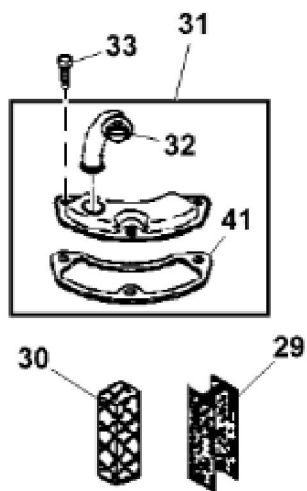

<https://www.ebooklibonline.com>

Hello dear friend!

Thank you very much for reading.

Enter the link into your browser.

The full manual is available for immediate download.

<https://www.ebooklibonline.com>

KEY	PART NO.	PART NAME	QTY	Serial No.	REMARKS
1	UC11104	DIPSTICK	1		SUB FOR LG499602
2	LG691031	O-RING	1		
3	LG691036	DIPSTICK	1		
4	LG691032	SEAL	1		
5	LG691037	OIL TUBE	1		
6	37H74	SCREW	1	____-120000	8 X 1/2
6	M153266	SCREW	1	120001-____	
7	LG391086S	SEAL	1		
8	MIA11778	BUSHING KIT	1		
9	LG690959	DOWEL PIN	6		
10	MIA13076	CYLINDER BLOCK	1		For USA and Canada SUB FOR MIA12510, MIA11033 OR MIA10607
10	MIA12493	CYLINDER	1		Not for USA and Canada ORDER MIA13087; SUB FOR MIA11345
10	MIA13087	CYLINDER	1		Not for USA and Canada ALSO ORDER MIA13077, MIU14443, MIU14444, MIU14445, MIU14464 AND MIU14448
11	MIU14436	GASKET	1		SUB FOR M150226 AND MIU13979
12	MIU12140	SCREEN	1		
12	MIU12709	SCREEN	1		USE WITH MIA10737 OR MIA10950
13	15H623	PIPE PLUG	1		3/8"
13	LG692125	CAP SCREW	1		
14	LG690954	THREADED NIPPLE	1		
15	15H638	PIPE PLUG	1		1/8"
16	LG691045	CRANK	1		
17	M142280	WASHER	1		Governor Crank
18	M142282	BUSHING	1		Governor Crank
19	M142286	RETAINER	2		
20	MIU11284	SEAL	1		Governor Shaft
21	MIU11958	SEAL	1		
22	MIU14390	HOSE FITTING	1		Connector
23	MIA11584	RESERVOIR	1		
24	MIU12143	OIL PUMP	1		
25	MIA11464	COVER	1		
26	MIU12153	SEAL	1		