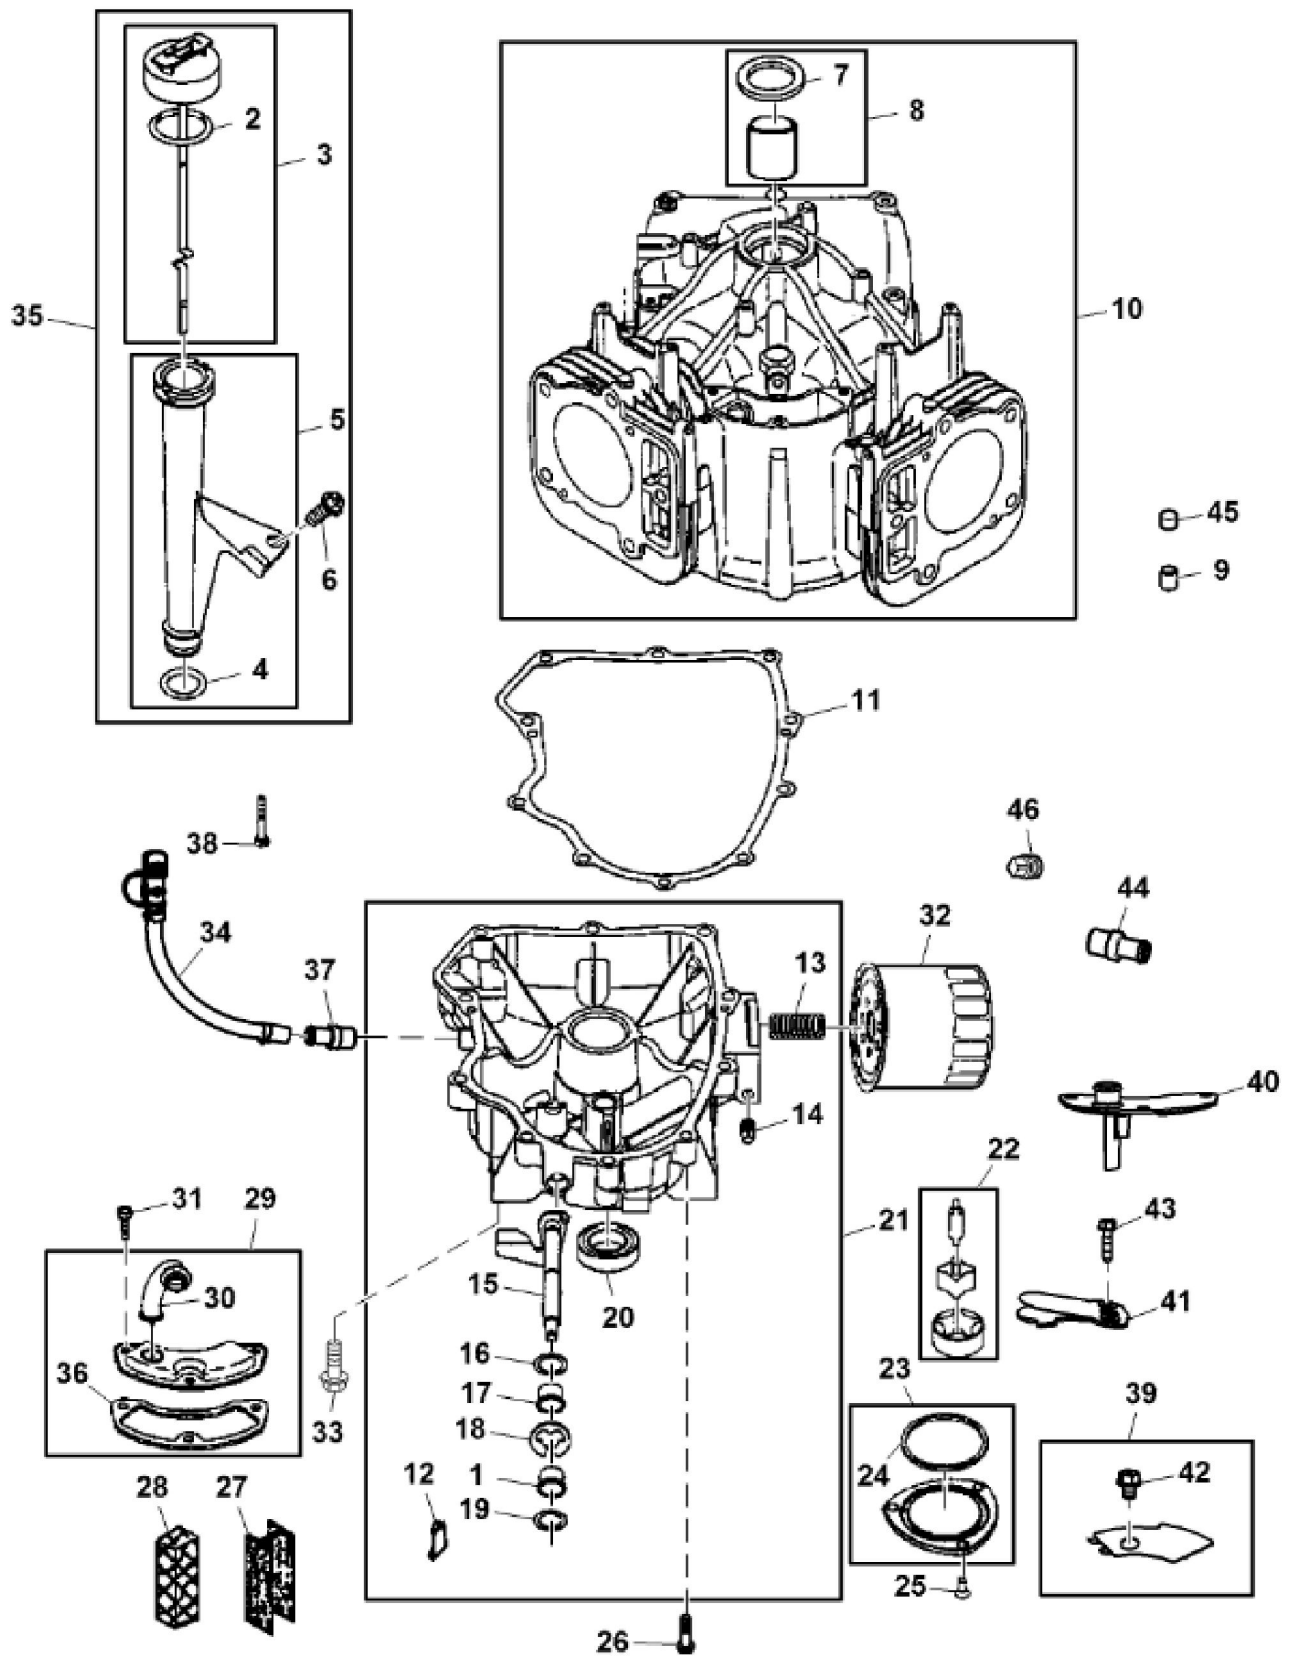

KEY	PART NO.	PART NAME	QTY	REMARKS
1	MIU12503	BUSHING	1	Governor Crank
2	LG691031	O-RING	1	
3	LG691036	DIPSTICK	1	
4	LG691032	SEAL	1	
5	LG691037	OIL TUBE	1	
6	M153266	SCREW	1	
7	LG391086S	SEAL	1	
8	MIA11778	BUSHING KIT	1	
9	LG690959	DOWEL PIN	6	
10	MIA12493	CYLINDER BLOCK	1	ORDER MIA13087; ALSO ORDER MIA13077,MIU14443, MIU14444, MIU14445, MIU14464 AND MIU14448; SUB FOR APPL MIA12493
10	MIA13087	CYLINDER	1	USE WITH MIA12763; INCLUDES LG690959
10	MIA13208	CYLINDER	1	USE WITH MIA12880; INCLUDES UC12131
11	MIU14436	GASKET	1	SUB FOR MIU13979
12	MIU12140	SCREEN	1	
13	LG690954	THREADED NIPPLE	1	
14	15H638	PIPE PLUG	1	1/8"
15	LG691045	CRANK	1	
16	M142280	WASHER	1	Governor Crank
17	M142282	BUSHING	2	Governor Crank
18	M142286	RETAINER	2	
19	MIU11284	SEAL	1	Governor Shaft
20	MIU11958	SEAL	1	
21	MIA11584	RESERVOIR	1	USE WITH MIA12763; INCLUDES MIU14436, LG692125, MIU12143, MIA11464, MIU12153, MIU12142, GX24210
21	MIA13209	RESERVOIR	1	USE WITH MIA12880; INCLUDES LG690946
22	MIU12143	OIL PUMP	1	
23	MIA11464	COVER	1	
24	MIU12153	SEAL	1	
25	MIU12142	SCREW	3	
26	M142896	SCREW	10	
27	LG690957	RETAINER	1	
28	MIU11502	BREATHER	1	
29	MIA10872	BREATHER	1