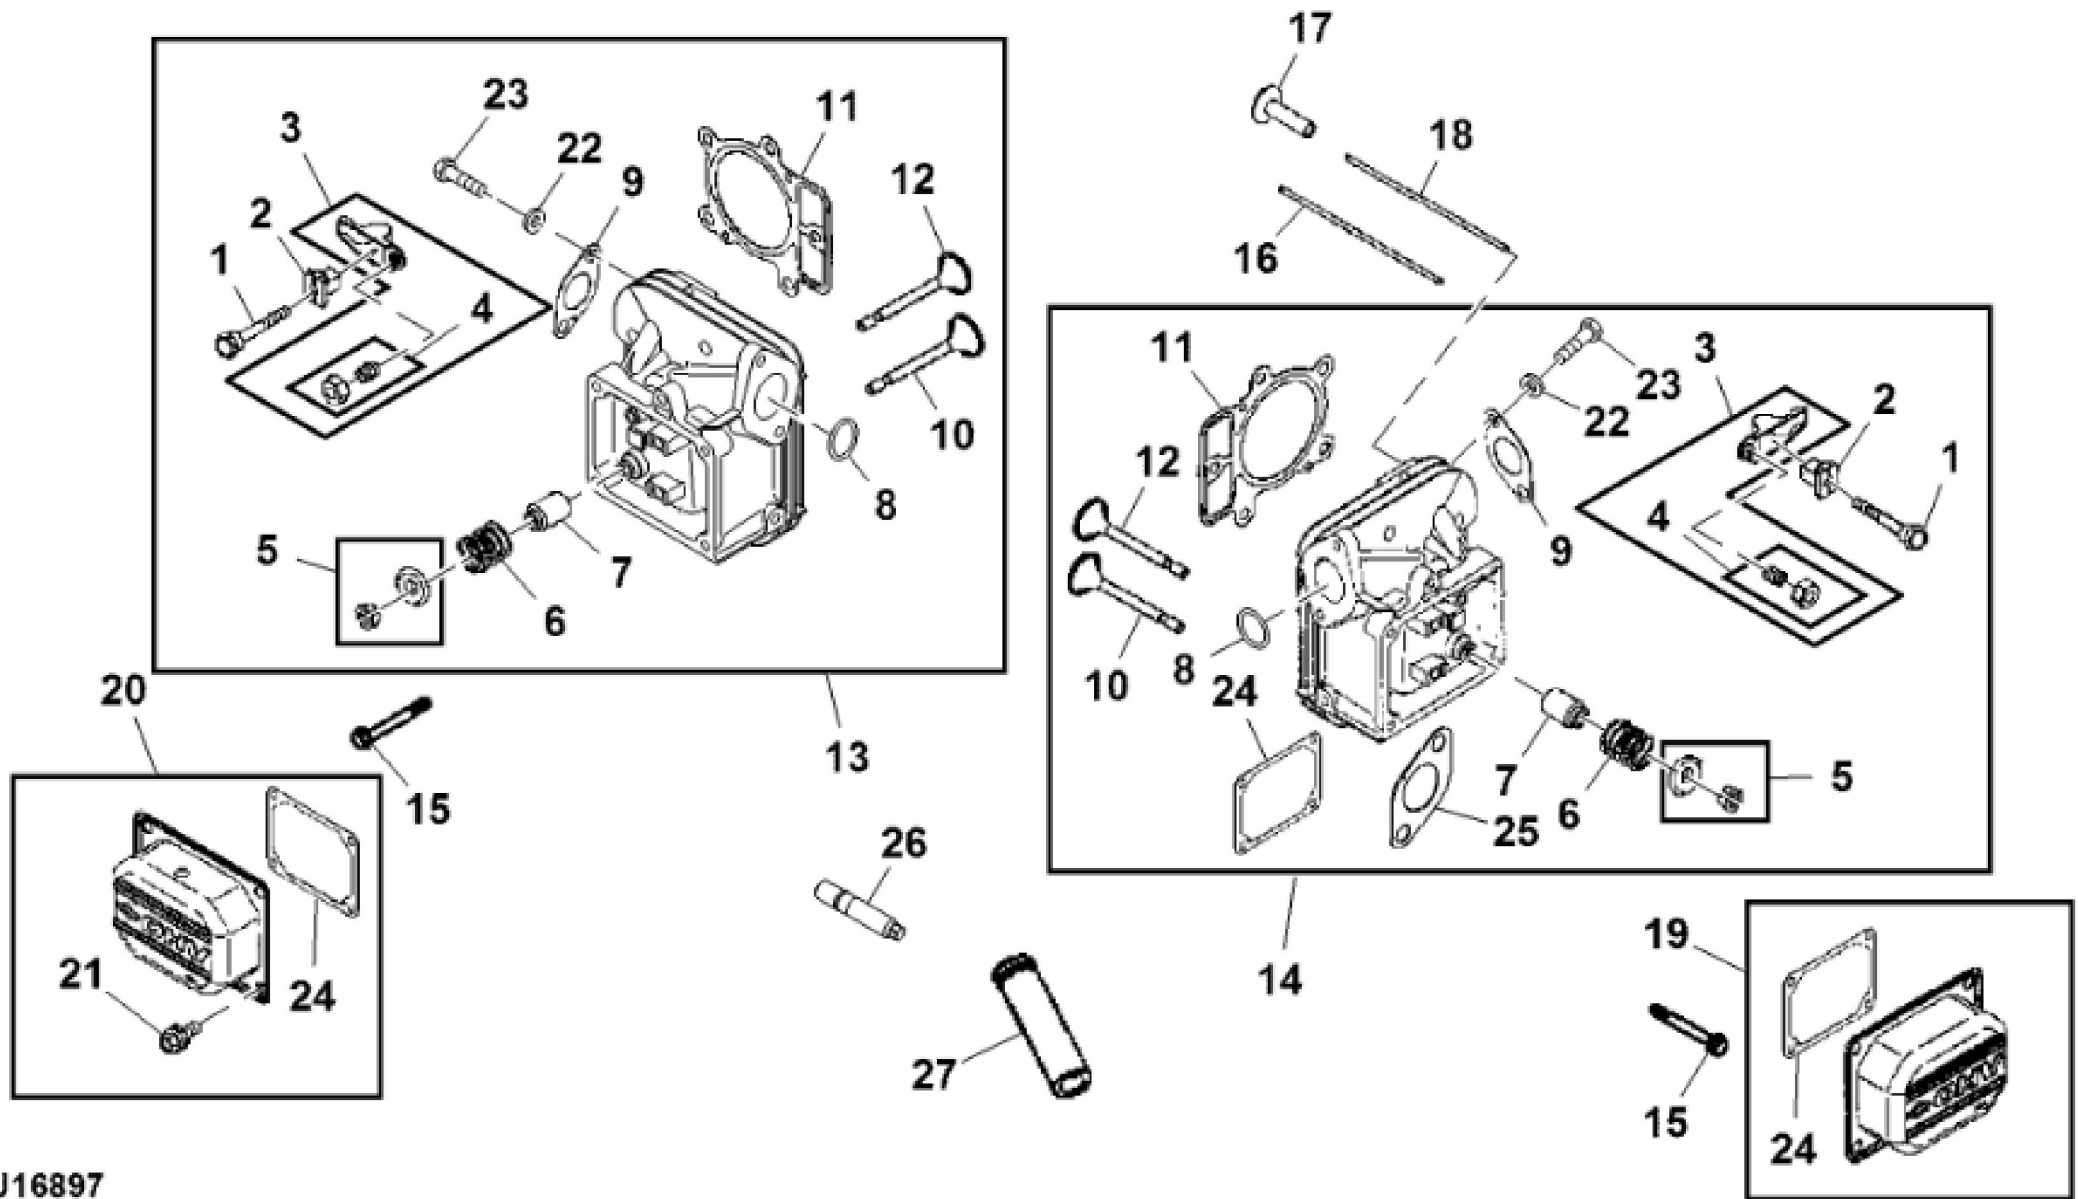

KEY	PART NO.	PART NAME	QTY	REMARKS	
30	MIU14443	TUBE	1	SUB FOR MIU11280	
31	LG691108	SCREW	3		
32	AM125424	OIL FILTER	1		
33	GX24210	SCREW	4		
34	MIU14391	HOSE	1		
35	UC11104	DIPSTICK	1	SUB FOR LG499602	
36	LG690937	GASKET	1		
37	15H623	PIPE PLUG	1	3/8"	
38	LG692125	CAP SCREW	1		
39	MIA13077	PLATE	1		
40	MIU14444	COVER	1		
41	MIU14445	VALVE	1		
42	MIU14464	SCREW	1		
43	MIU14448	SCREW	1		
44	MIU14390	HOSE FITTING	1		
45	UC12131	PIN	1		
46	LG690946	DRAIN PLUG	1		

Thank you so much for reading

KEY	PART NO.	PART NAME	QTY	Serial No.	REMARKS
1	MIA11459	CONNECTING ROD	2		
2	LG690976	SCREW	4		
3	MIA11457	CRANKSHAFT	1		
4	26H4	SHAFT KEY	1		1/8" X 3/8"
5	LG690980	GEAR	1		Timing
6	LG2226985	SHAFT KEY	1		Flywheel
7	M151221	CAMSHAFT	1	____-150000	
7	MIA10916	CAMSHAFT	1	150001-____	
7	M151221	SHAFT	1	150001-____	For Europe
8	MIU12143	OIL PUMP	1		
9	MIU12142	SCREW	2		
10	LG690975	LOCK	2		
11	MIA11458	PISTON PIN	2		
12	MIU12013	PISTON RING KIT	2		Standard
12	MIU12161	RING	2		.020" Oversize
13	MIA11346	PISTON	2		Standard
13	MIA11102	PISTON	2		.020" Oversize
14	MIU12153	SEAL	1		Oil Pump Cover
15	MIA11464	COVER	1		Oil Pump
16	LG690977	TAPPET	4		