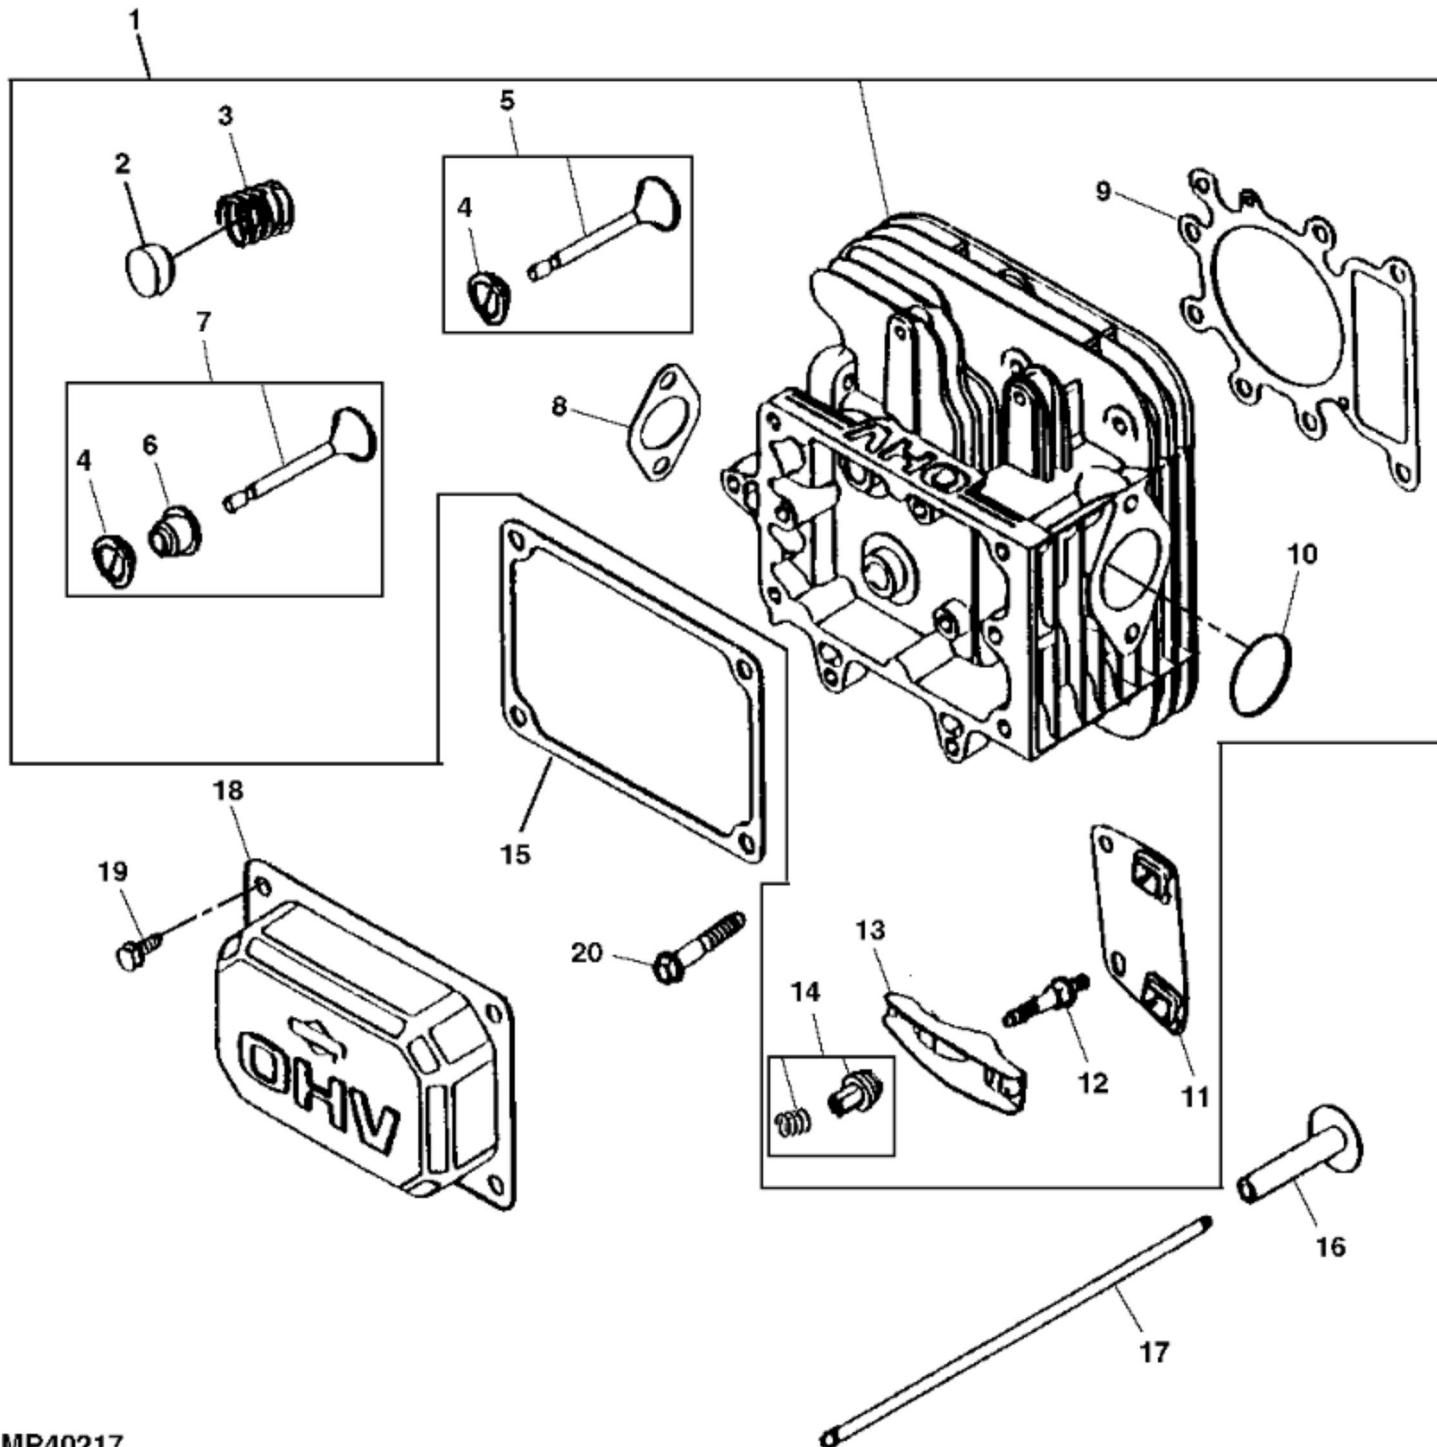

<https://www.ebooklibonline.com>

Hello dear friend!

Thank you very much for reading.

Enter the link into your browser.

The full manual is available for immediate download.

<https://www.ebooklibonline.com>

KEY	PART NO.	PART NAME	QTY	REMARKS	
32	MIA10955	GASOLINE ENGINE	1	(Not Illustrated) MARKED 31P707-0131-G1; ORDER MIA11166; California	
33	AM135275	SHORT BLOCK ASSEMBLY	1	(Not Illustrated)	
34	MIA11525	SCREEN KIT	1	(Not Illustrated) INCLUDES PARTS MARKED (A); W / Plug And Cup	

John Deere > Turf And Utility >EZTRAK >Z225 - EZTRAK >Z225 EZtrak Residential Zero Turn Mower (Worldwide Edition) >21 ENGINE MM14747, MM14593 (- 040000) >ST518315 - CRANKSHAFT, PISTON AND DIPSTICK

KEY	PART NO.	PART NAME	QTY	REMARKS
1	AM135145	DIPSTICK	1	
2	LG691031	O-RING	1	
3	LG691032	SEAL	1	
4	M152554	DIPSTICK TUBE	1	
5	AM135144	DIPSTICK TUBE	1	
6	MIU11051	SCREW	2	
7	MIA10624	CONNECTING ROD	1	
8	MIU11437	PLUG	1	
9	MIU11436	LINK	2	
10	M152556	PIN	2	
11	MIA10989	COUNTERWEIGHT	1	
12	MIA11157	CAMSHAFT	1	
13	LG690564	TAPPET	2	
14	LG691968	OIL SLINGER	1	
15	M147512	GEAR	1	TIMING
16	LG691639	SHAFT KEY	1	
17	MIA11844	CRANKSHAFT	1	(SUB FOR AM132351)
18	LG222698S	SHAFT KEY	1	FLYWHEEL
19	M152553	LOCK	1	
20	MIA10691	PISTON RING KIT	1	
20	MIU11639	PISTON RING KIT	1	.50 MM (.020") OS
21	MIA11421	PISTON	1	(REPLACES MIA10690)
21	MIA11430	PISTON	1	.50 MM (.020") OS, (REPLACES MIA10918)
22	AM132347	PISTON PIN	1	