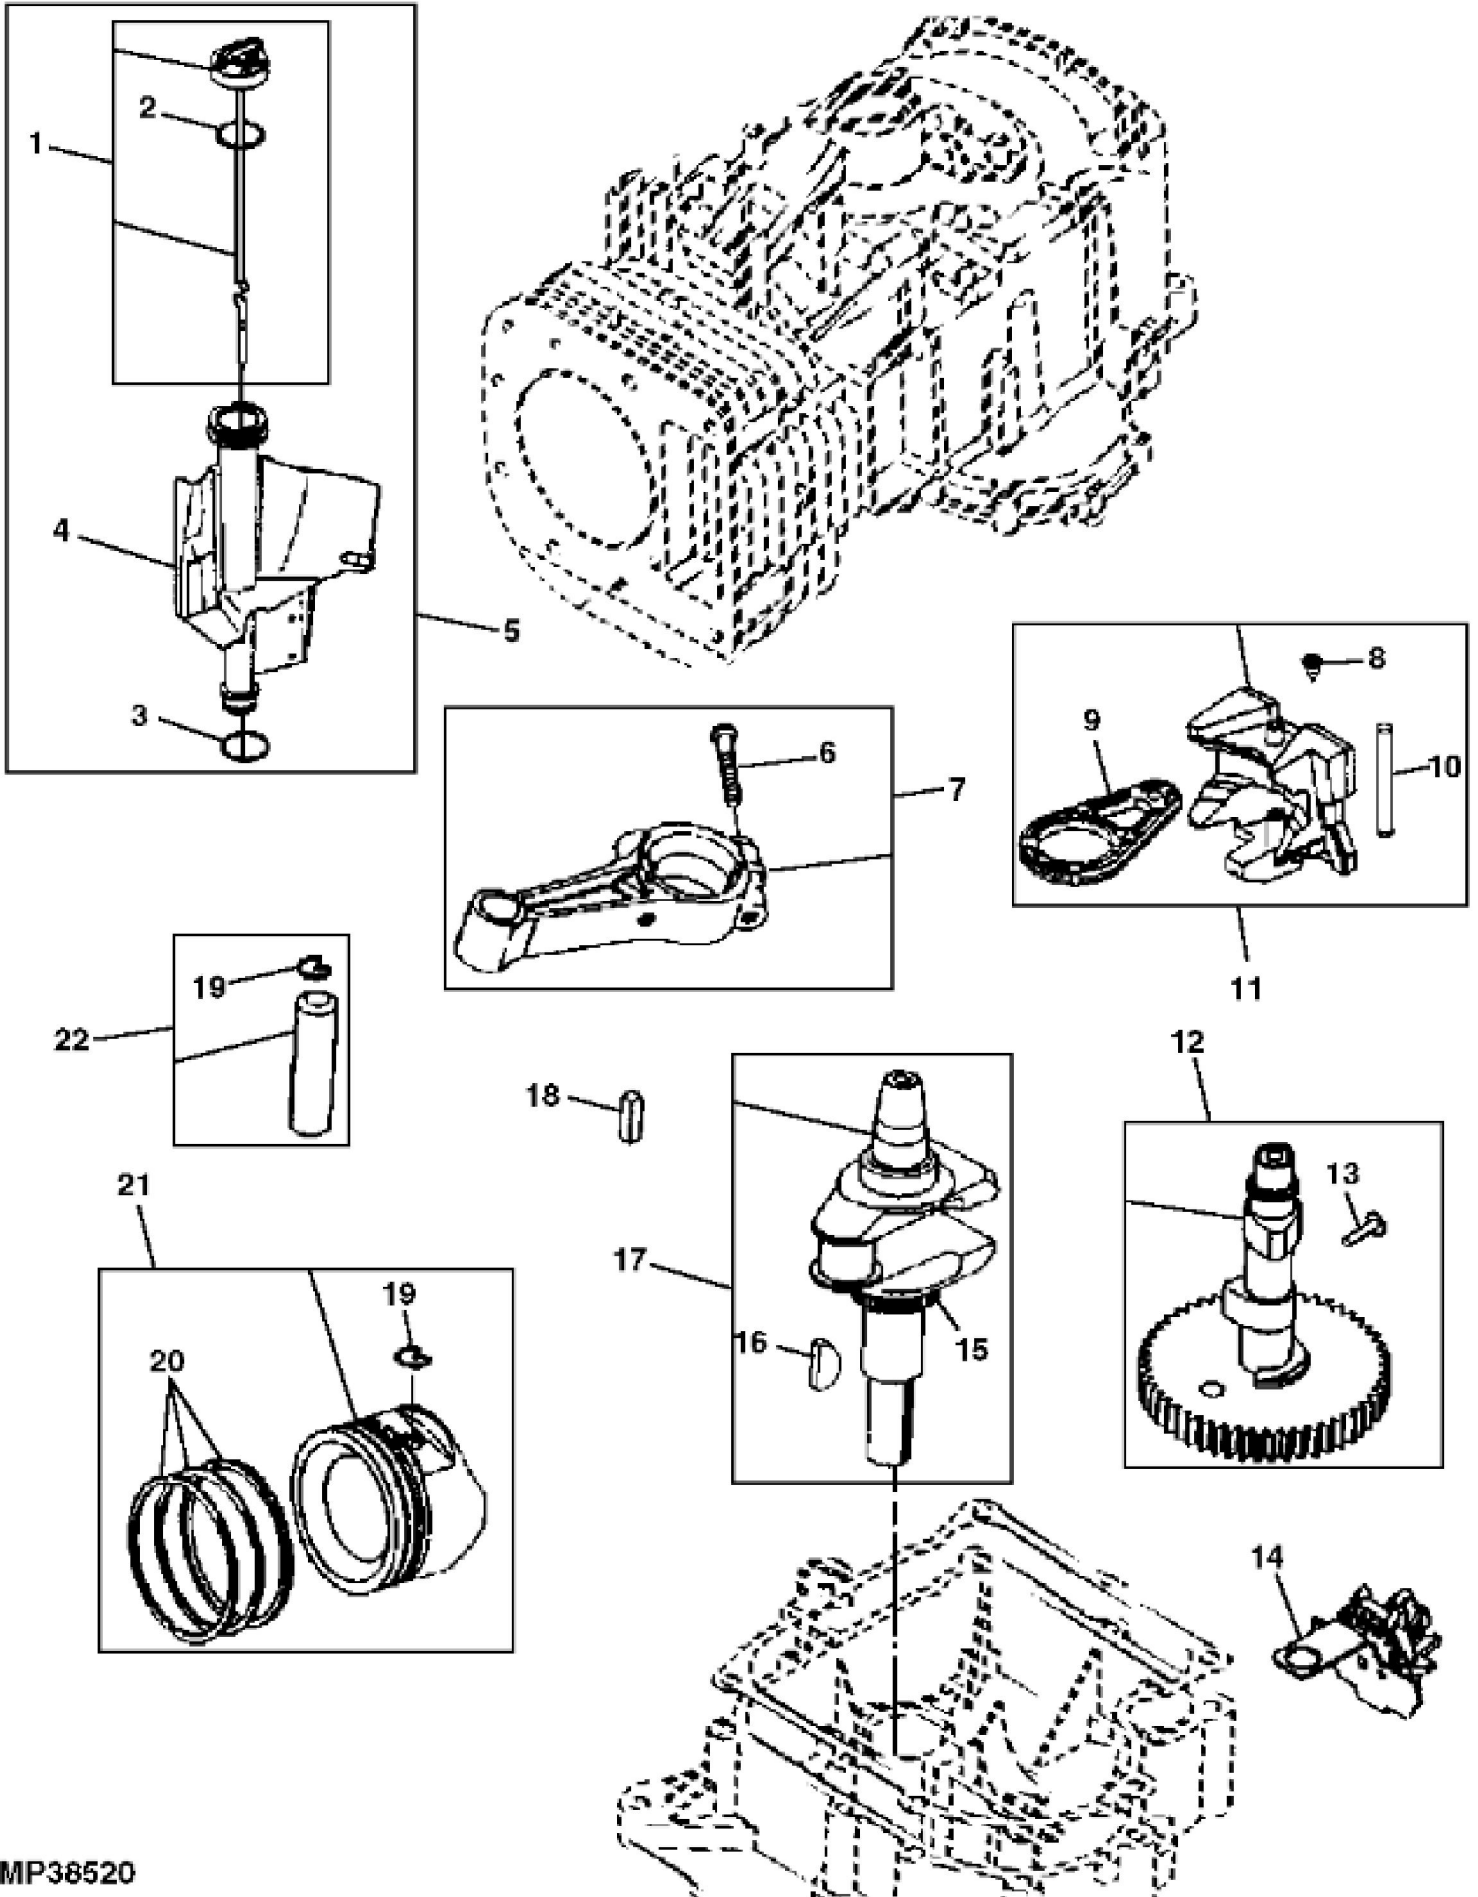

<https://www.ebooklibonline.com>

Hello dear friend!

Thank you very much for reading.

Enter the link into your browser.

The full manual is available for immediate download.

<https://www.ebooklibonline.com>

KEY	PART NO.	PART NAME	QTY	REMARKS	
32	MIA10955	GASOLINE ENGINE	1	(Not Illustrated) MARKED 31P707-0131-G1; ORDER MIA11166; California	
33	AM135275	SHORT BLOCK ASSEMBLY	1	(Not Illustrated)	
34	MIA11525	SCREEN KIT	1	(Not Illustrated) INCLUDES PARTS MARKED (A); W / Plug And Cup	

John Deere > Turf And Utility >EZTRAK >Z225 - EZTRAK >Z225 EZtrak Residential Zero Turn Mower (Worldwide Edition) >21 ENGINE MM14747, MM14593 (- 040000) >ST518315 - CRANKSHAFT, PISTON AND DIPSTICK

KEY	PART NO.	PART NAME	QTY	REMARKS
1	AM135145	DIPSTICK	1	
2	LG691031	O-RING	1	
3	LG691032	SEAL	1	
4	M152554	DIPSTICK TUBE	1	
5	AM135144	DIPSTICK TUBE	1	
6	MIU11051	SCREW	2	
7	MIA10624	CONNECTING ROD	1	
8	MIU11437	PLUG	1	
9	MIU11436	LINK	2	
10	M152556	PIN	2	
11	MIA10989	COUNTERWEIGHT	1	
12	MIA11157	CAMSHAFT	1	
13	LG690564	TAPPET	2	
14	LG691968	OIL SLINGER	1	
15	M147512	GEAR	1	TIMING
16	LG691639	SHAFT KEY	1	
17	MIA11844	CRANKSHAFT	1	(SUB FOR AM132351)
18	LG222698S	SHAFT KEY	1	FLYWHEEL
19	M152553	LOCK	1	
20	MIA10691	PISTON RING KIT	1	
20	MIU11639	PISTON RING KIT	1	.50 MM (.020") OS
21	MIA11421	PISTON	1	(REPLACES MIA10690)
21	MIA11430	PISTON	1	.50 MM (.020") OS, (REPLACES MIA10918)
22	AM132347	PISTON PIN	1	