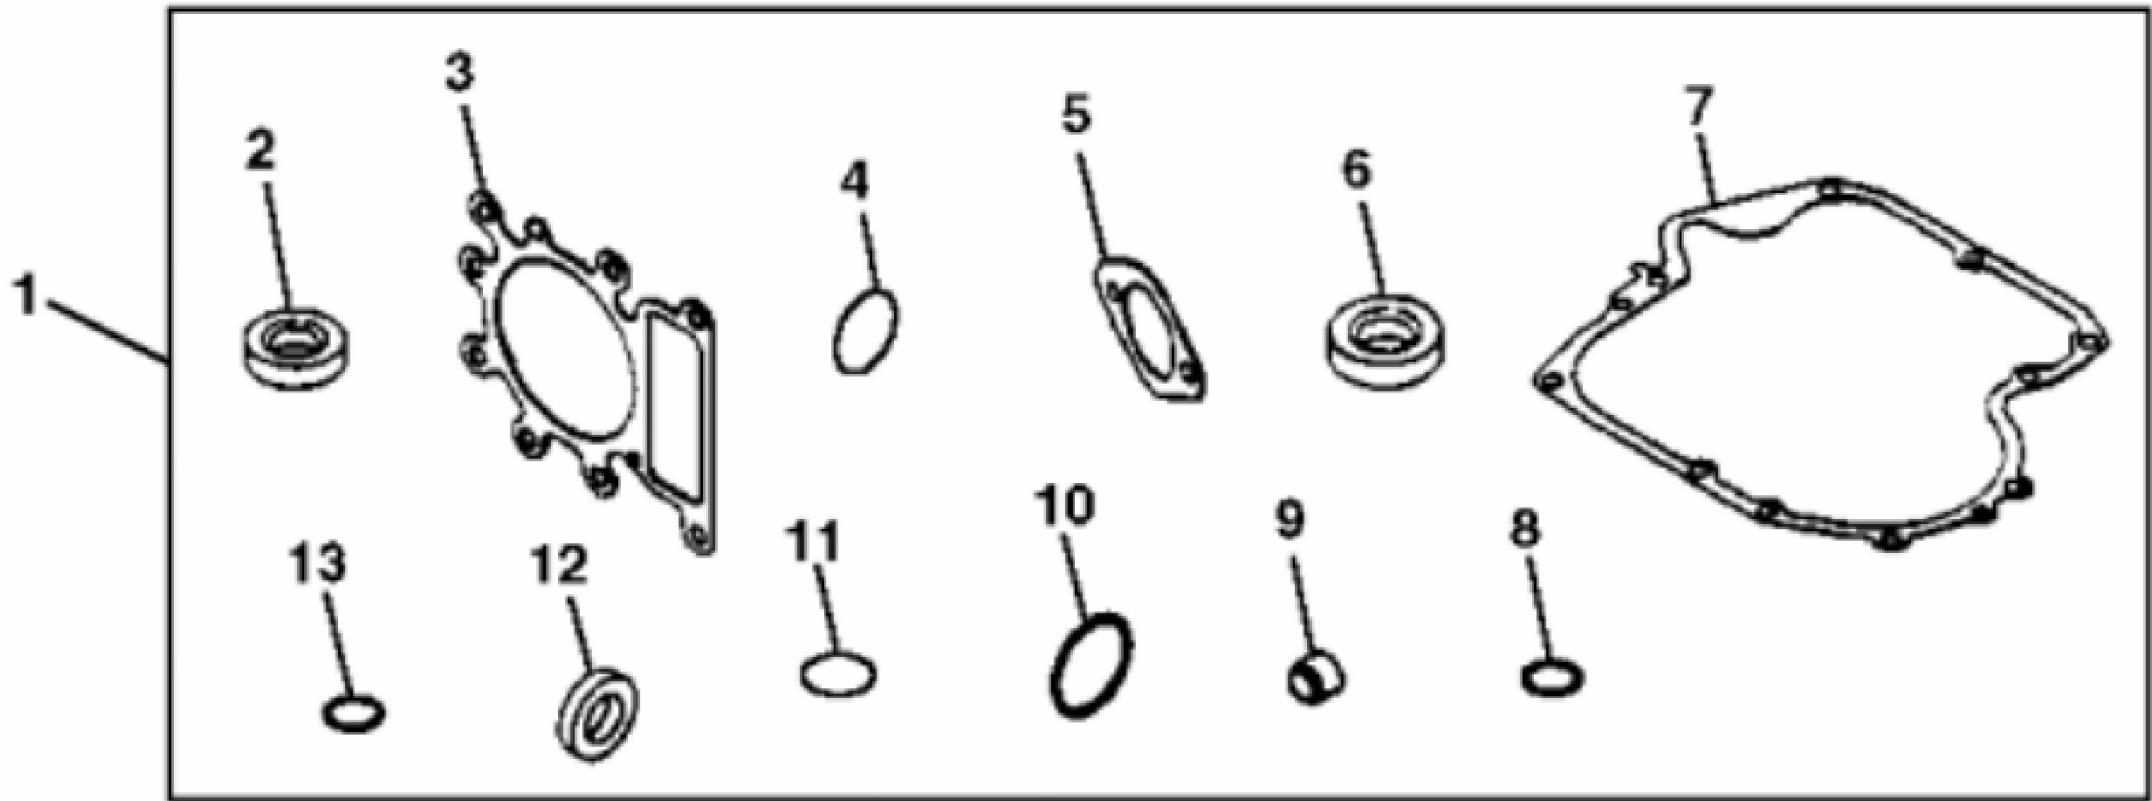

John Deere > Turf And Utility >EZTRAK >Z225 - EZTRAK >Z225 EZtrak Residential Zero Turn Mower (Worldwide Edition) >21 ENGINE MM14747, MM14593 (- 040000) >ST518315 - CRANKSHAFT, PISTON AND DIPSTICK

KEY	PART NO.	PART NAME	QTY	REMARKS
1	AM135145	DIPSTICK	1	
2	LG691031	O-RING	1	
3	LG691032	SEAL	1	
4	M152554	DIPSTICK TUBE	1	
5	AM135144	DIPSTICK TUBE	1	
6	MIU11051	SCREW	2	
7	MIA10624	CONNECTING ROD	1	
8	MIU11437	PLUG	1	
9	MIU11436	LINK	2	
10	M152556	PIN	2	
11	MIA10989	COUNTERWEIGHT	1	
12	MIA11157	CAMSHAFT	1	
13	LG690564	TAPPET	2	
14	LG691968	OIL SLINGER	1	
15	M147512	GEAR	1	TIMING
16	LG691639	SHAFT KEY	1	
17	MIA11844	CRANKSHAFT	1	(SUB FOR AM132351)
18	LG222698S	SHAFT KEY	1	FLYWHEEL
19	M152553	LOCK	1	
20	MIA10691	PISTON RING KIT	1	
20	MIU11639	PISTON RING KIT	1	.50 MM (.020") OS
21	MIA11421	PISTON	1	(REPLACES MIA10690)
21	MIA11430	PISTON	1	.50 MM (.020") OS, (REPLACES MIA10918)
22	AM132347	PISTON PIN	1	

Thank you so much for reading

KEY	PART NO.	PART NAME	QTY	REMARKS
1	MIA11468	CYLINDER HEAD	1	(INCLUDES PARTS MARKED (A)), SUB FOR MIA11079) (INCLUDES MIU11713)
2	LG691843	CAP	1	
3	LG691279	SPRING	2	
4	LG499586	RETAINER	1	
5	MIA11214	EXHAUST VALVE	1	(SUB FOR MIA10688)
6	LG690968	SEAL	1	
7	MIA10689	INTAKE VALVE	1	
8	LG692236	GASKET	1	EXHAUST
9	MIU11490	ENGINE CYLINDER HEAD GASKET	1	
10	LG692138	O-RING	1	
11	LG690822	GUIDE	1	
12	LG691095	STUD	2	
13	LG691751	ROCKER ARM	2	
14	LG691986	ADJUSTER	2	
15	LG272475S	GASKET	1	(A), ROCKER COVER
16	LG690564	TAPPET	2	
17	LG692003	PUSH ROD	1	INTAKE
17	LG692011	PUSH ROD	1	EXHAUST
18	MIU12708	COVER	1	
19	LG691108	SCREW	4	
20	MIU11632	SCREW	8	SUB FOR MIU11632