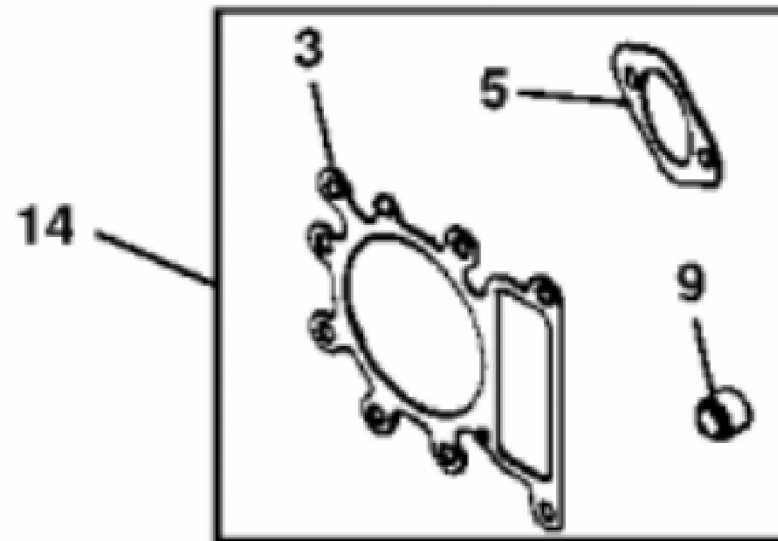

John Deere > Turf And Utility >EZTRAK >Z225 - EZTRAK >Z225 EZtrak Residential Zero Turn Mower (Worldwide Edition) >21 ENGINE MM14747, MM14593 (- 040000) >ST518315 - CRANKSHAFT, PISTON AND DIPSTICK

KEY	PART NO.	PART NAME	QTY	REMARKS
1	AM135145	DIPSTICK	1	
2	LG691031	O-RING	1	
3	LG691032	SEAL	1	
4	M152554	DIPSTICK TUBE	1	
5	AM135144	DIPSTICK TUBE	1	
6	MIU11051	SCREW	2	
7	MIA10624	CONNECTING ROD	1	
8	MIU11437	PLUG	1	
9	MIU11436	LINK	2	
10	M152556	PIN	2	
11	MIA10989	COUNTERWEIGHT	1	
12	MIA11157	CAMSHAFT	1	
13	LG690564	TAPPET	2	
14	LG691968	OIL SLINGER	1	
15	M147512	GEAR	1	TIMING
16	LG691639	SHAFT KEY	1	
17	MIA11844	CRANKSHAFT	1	(SUB FOR AM132351)
18	LG222698S	SHAFT KEY	1	FLYWHEEL
19	M152553	LOCK	1	
20	MIA10691	PISTON RING KIT	1	
20	MIU11639	PISTON RING KIT	1	.50 MM (.020") OS
21	MIA11421	PISTON	1	(REPLACES MIA10690)
21	MIA11430	PISTON	1	.50 MM (.020") OS, (REPLACES MIA10918)
22	AM132347	PISTON PIN	1	

Thank you so much for reading

KEY	PART NO.	PART NAME	QTY	REMARKS
1	MIA11468	CYLINDER HEAD	1	(INCLUDES PARTS MARKED (A)), SUB FOR MIA11079) (INCLUDES MIU11713)
2	LG691843	CAP	1	
3	LG691279	SPRING	2	
4	LG499586	RETAINER	1	
5	MIA11214	EXHAUST VALVE	1	(SUB FOR MIA10688)
6	LG690968	SEAL	1	
7	MIA10689	INTAKE VALVE	1	
8	LG692236	GASKET	1	EXHAUST
9	MIU11490	ENGINE CYLINDER HEAD GASKET	1	
10	LG692138	O-RING	1	
11	LG690822	GUIDE	1	
12	LG691095	STUD	2	
13	LG691751	ROCKER ARM	2	
14	LG691986	ADJUSTER	2	
15	LG272475S	GASKET	1	(A), ROCKER COVER
16	LG690564	TAPPET	2	
17	LG692003	PUSH ROD	1	INTAKE
17	LG692011	PUSH ROD	1	EXHAUST
18	MIU12708	COVER	1	
19	LG691108	SCREW	4	
20	MIU11632	SCREW	8	SUB FOR MIU11632