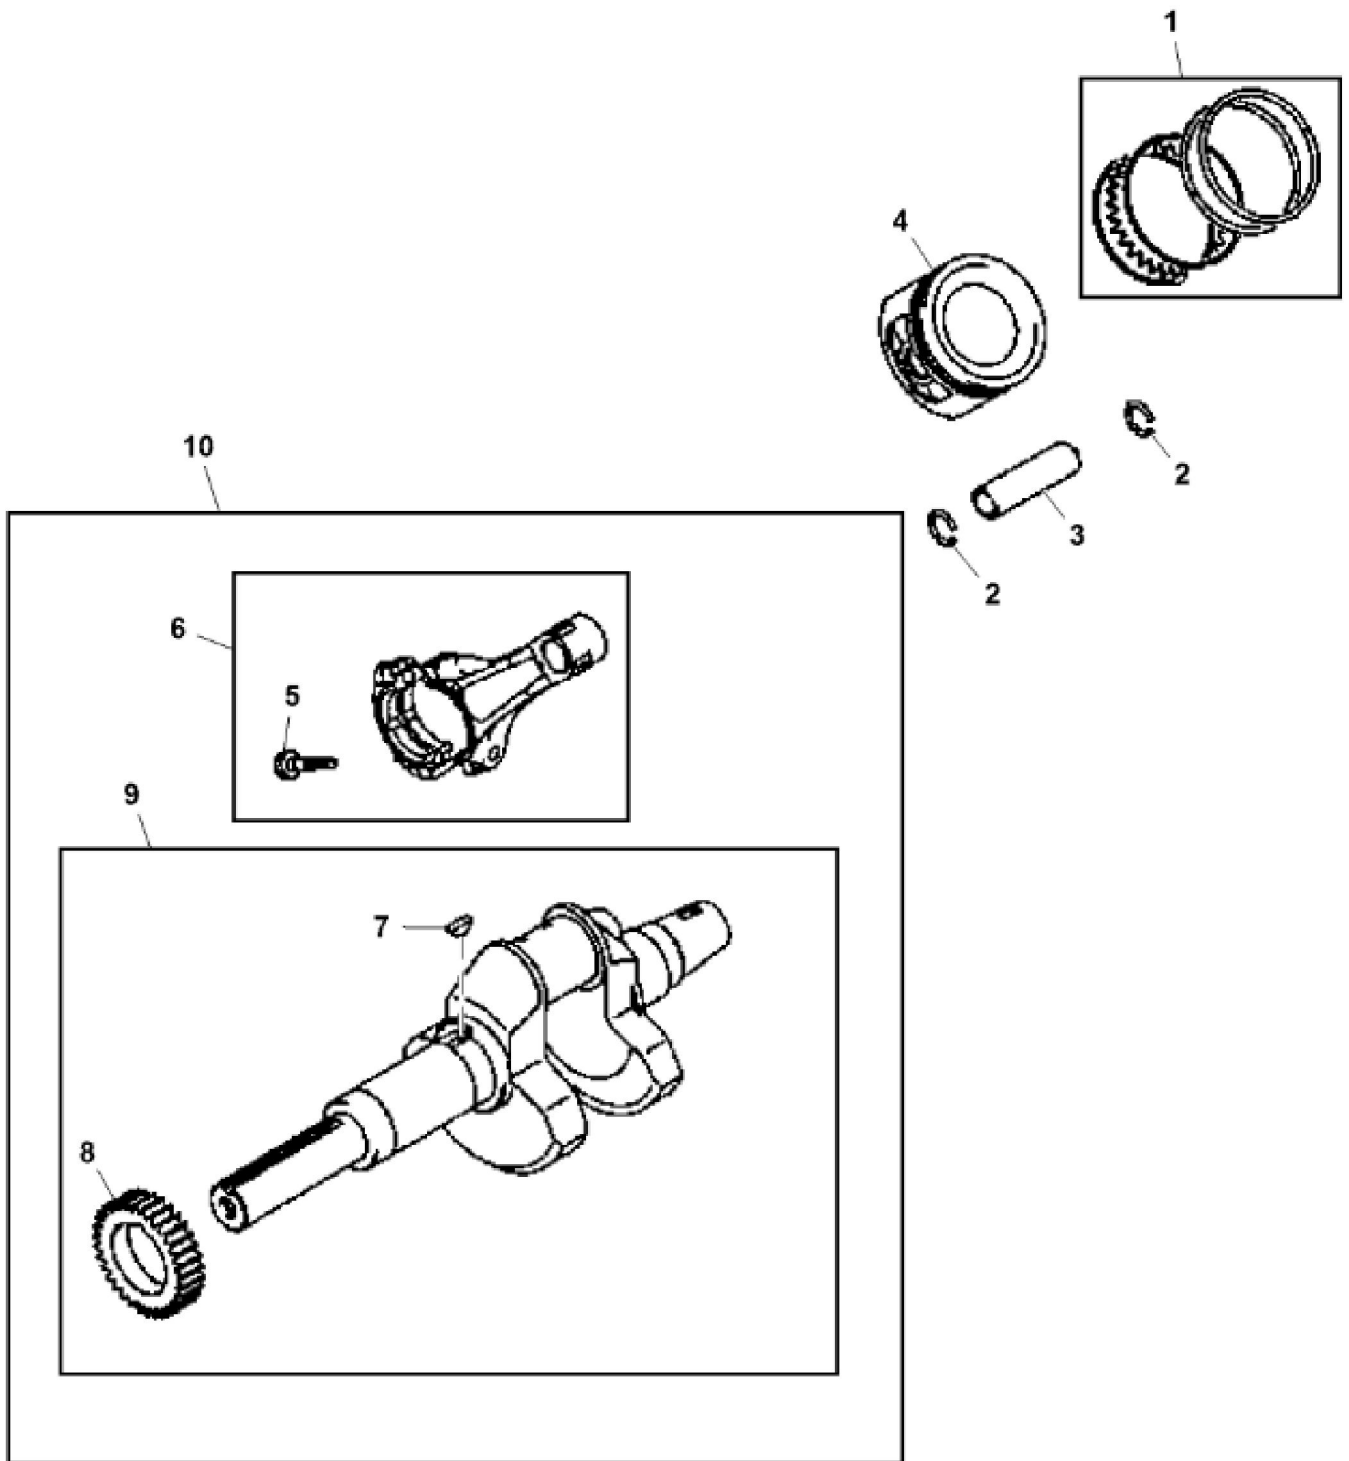

KEY	PART NO.	PART NAME	QTY	REMARKS
1	M147295	VALVE COVER	1	RH
2	19M7874	CAP SCREW	8	M6 X 30
3	MIU11493	BOLT	8	(SUB FOR M147306)
4	M147297	GASKET	2	
5	MIU11492	BOLT	4	(SUB FOR M147305)
6	M68144	STUD	4	NLA; ORDER MIU11949
7	AM132281	CYLINDER HEAD	1	NLA; ORDER MIU14324
7	MIU14324	CYLINDER HEAD	1	RH
8	M147293	ENGINE CYLINDER HEAD GASKET	2	
9	MIU14325	CYLINDER HEAD	1	SUB FOR AM132282
10	M147294	VALVE COVER	1	LH
11	M77734	CLAMP	2	
12	M147307	TUBE	1	
13	19M7868	SCREW	4	M8 X 30
14	M147299	COVER	1	
15	M95848	SCREW	2	
16	M147298	PLATE	2	
17	M147300	VALVE	2	
18	M147296	GASKET	1	
19	M147302	SEAL	1	
20	MIU12134	BEARING	1	(SUB FOR M147304)
21	M127431	ADAPTER FITTING	1	USE WITH AM132283
22	MIA12868	CRANKCASE	1	SUB FOR AM132283
23	M70227	PIN	6	
24	M76104	O-RING	3	
25	MIU10833	SEAL	1	
26	19M8318	SCREW	6	M8 X 45
27	M139490	BOLT	4	
28	MIA12867	CRANKCASE	1	SUB FOR M147763
29	M147303	SEAL	1	
30	24M7095	WASHER	12	8.400 X 15 X 1.600 mm
31	MIU14326	BEARING	1	USE WITH MIA12867
..	MIA10763	GASOLINE ENGINE	1	(SUB MIA11196), (MARKED FD750D-CS12)
..	MIA11196	GASOLINE ENGINE	1	(SUB MIA11453), (MARKED FD750D-DS12)

John Deere > Turf And Utility >TRACTOR, LAWN AND GARDEN >X729 - TRACTOR, LAWN AND GARDEN >X729 Select Series Ultimate Tractor >20 ENGINE MIA12563 >ST551883 - CRANKSHAFT AND PISTON ASSEMBLY

KEY	PART NO.	PART NAME	QTY	REMARKS
1	AM102610	PISTON RING KIT	2	STD
1	AM102612	PISTON RING KIT	AR	0.50 MM (.020") OS
2	M70220	RETAINER	4	
3	M70219	PISTON PIN	2	
4	MIU14328	PISTON	2	SUB FOR M119153; STD
4	M119174	PISTON	AR	0.50 MM (.020") OS
5	M147310	BOLT	4	
6	AM132284	CONNECTING ROD	2	ORDER MIA11872
6	MIA11872	CONNECTING ROD	2	
7	M77843	SHAFT KEY	1	
8	M147309	SPUR GEAR	1	USE WITH MIA10555 AND MIA11873
8	MIU14329	SPUR GEAR	1	USE WITH MIA12869
9	MIA10555	CRANKSHAFT	1	ORDER MIA13072
9	MIA11873	CRANKSHAFT	1	ORDER MIA12869
9	MIA12869	CRANKSHAFT	1	
10	MIA11874	CRANKSHAFT	1	ORDER MIA13072; Assembly
10	MIA13072	CRANKSHAFT	1	