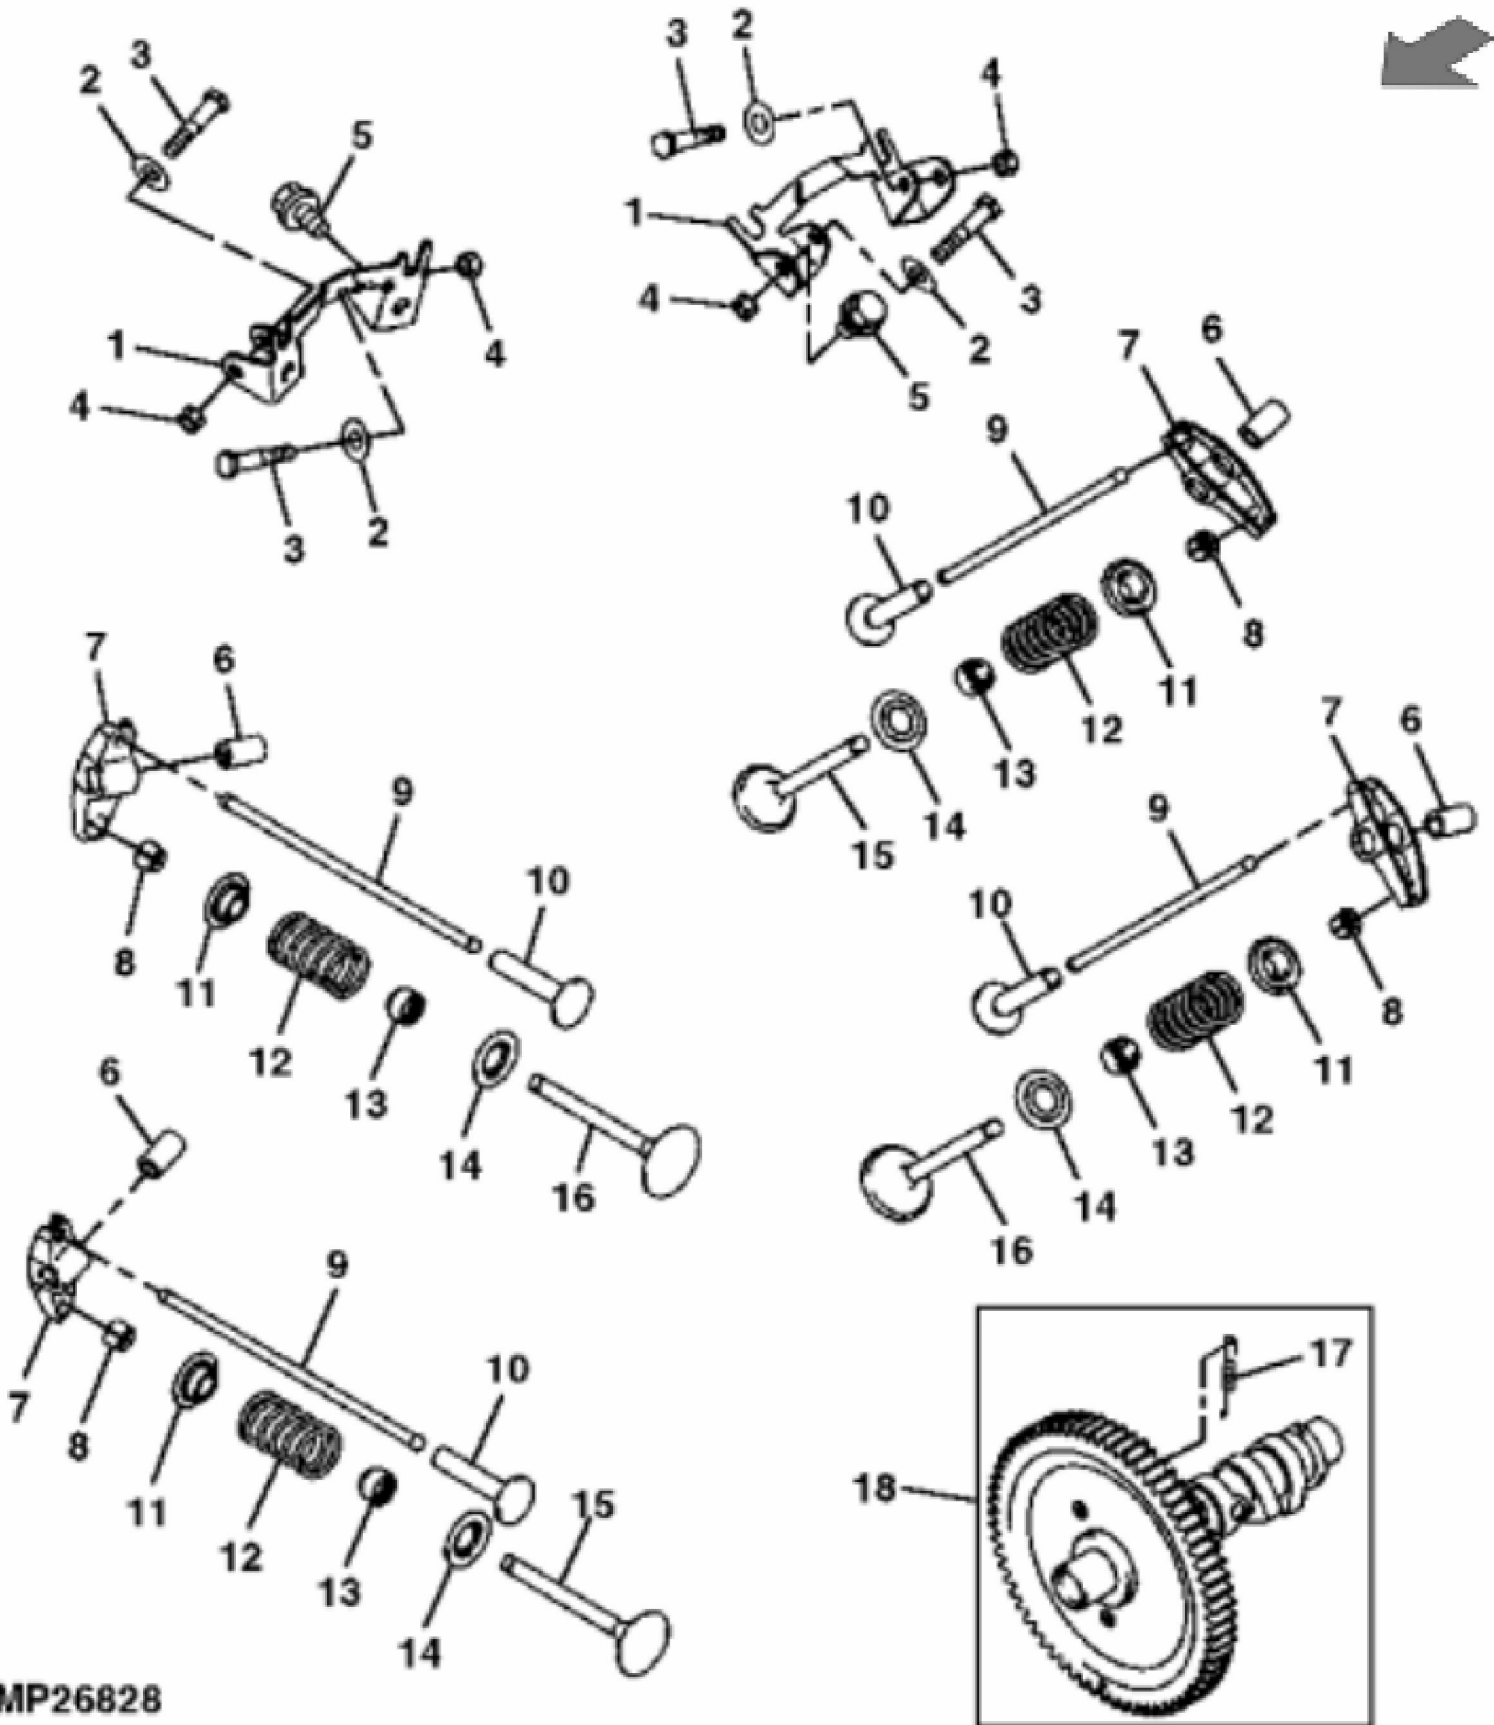

John Deere > Turf And Utility >TRACTOR, LAWN AND GARDEN >X729 - TRACTOR, LAWN AND GARDEN >X729 Select Series Ultimate Tractor >20 ENGINE MIA12563 >ST551883 - CRANKSHAFT AND PISTON ASSEMBLY

KEY	PART NO.	PART NAME	QTY	REMARKS
1	AM102610	PISTON RING KIT	2	STD
1	AM102612	PISTON RING KIT	AR	0.50 MM (.020") OS
2	M70220	RETAINER	4	
3	M70219	PISTON PIN	2	
4	MIU14328	PISTON	2	SUB FOR M119153; STD
4	M119174	PISTON	AR	0.50 MM (.020") OS
5	M147310	BOLT	4	
6	AM132284	CONNECTING ROD	2	ORDER MIA11872
6	MIA11872	CONNECTING ROD	2	
7	M77843	SHAFT KEY	1	
8	M147309	SPUR GEAR	1	USE WITH MIA10555 AND MIA11873
8	MIU14329	SPUR GEAR	1	USE WITH MIA12869
9	MIA10555	CRANKSHAFT	1	ORDER MIA13072
9	MIA11873	CRANKSHAFT	1	ORDER MIA12869
9	MIA12869	CRANKSHAFT	1	
10	MIA11874	CRANKSHAFT	1	ORDER MIA13072; Assembly
10	MIA13072	CRANKSHAFT	1	

Thank you so much for reading

KEY	PART NO.	PART NAME	QTY	REMARKS
1	M147311	BRACKET	2	
2	M147320	WASHER	4	
3	M147317	BOLT	4	
4	14M7272	NUT	4	M6
5	M147319	BOLT	4	
6	M147318	BUSHING	4	
7	MIU14434	ROCKER ARM	4	SUB FOR M147314
8	AM132412	RETAINER	4	
9	M147315	PUSH ROD	4	
10	M70213	TAPPET	4	
11	M72322	RETAINER	4	
12	M70206	SPRING	4	
13	M70034	SEAL	4	
14	M70033	SEAT	4	
15	M147313	EXHAUST VALVE	2	
16	M147312	INTAKE VALVE	2	
17	M147316	SPRING	1	
18	MIA12870	CAMSHAFT	1	SUB FOR AM132286