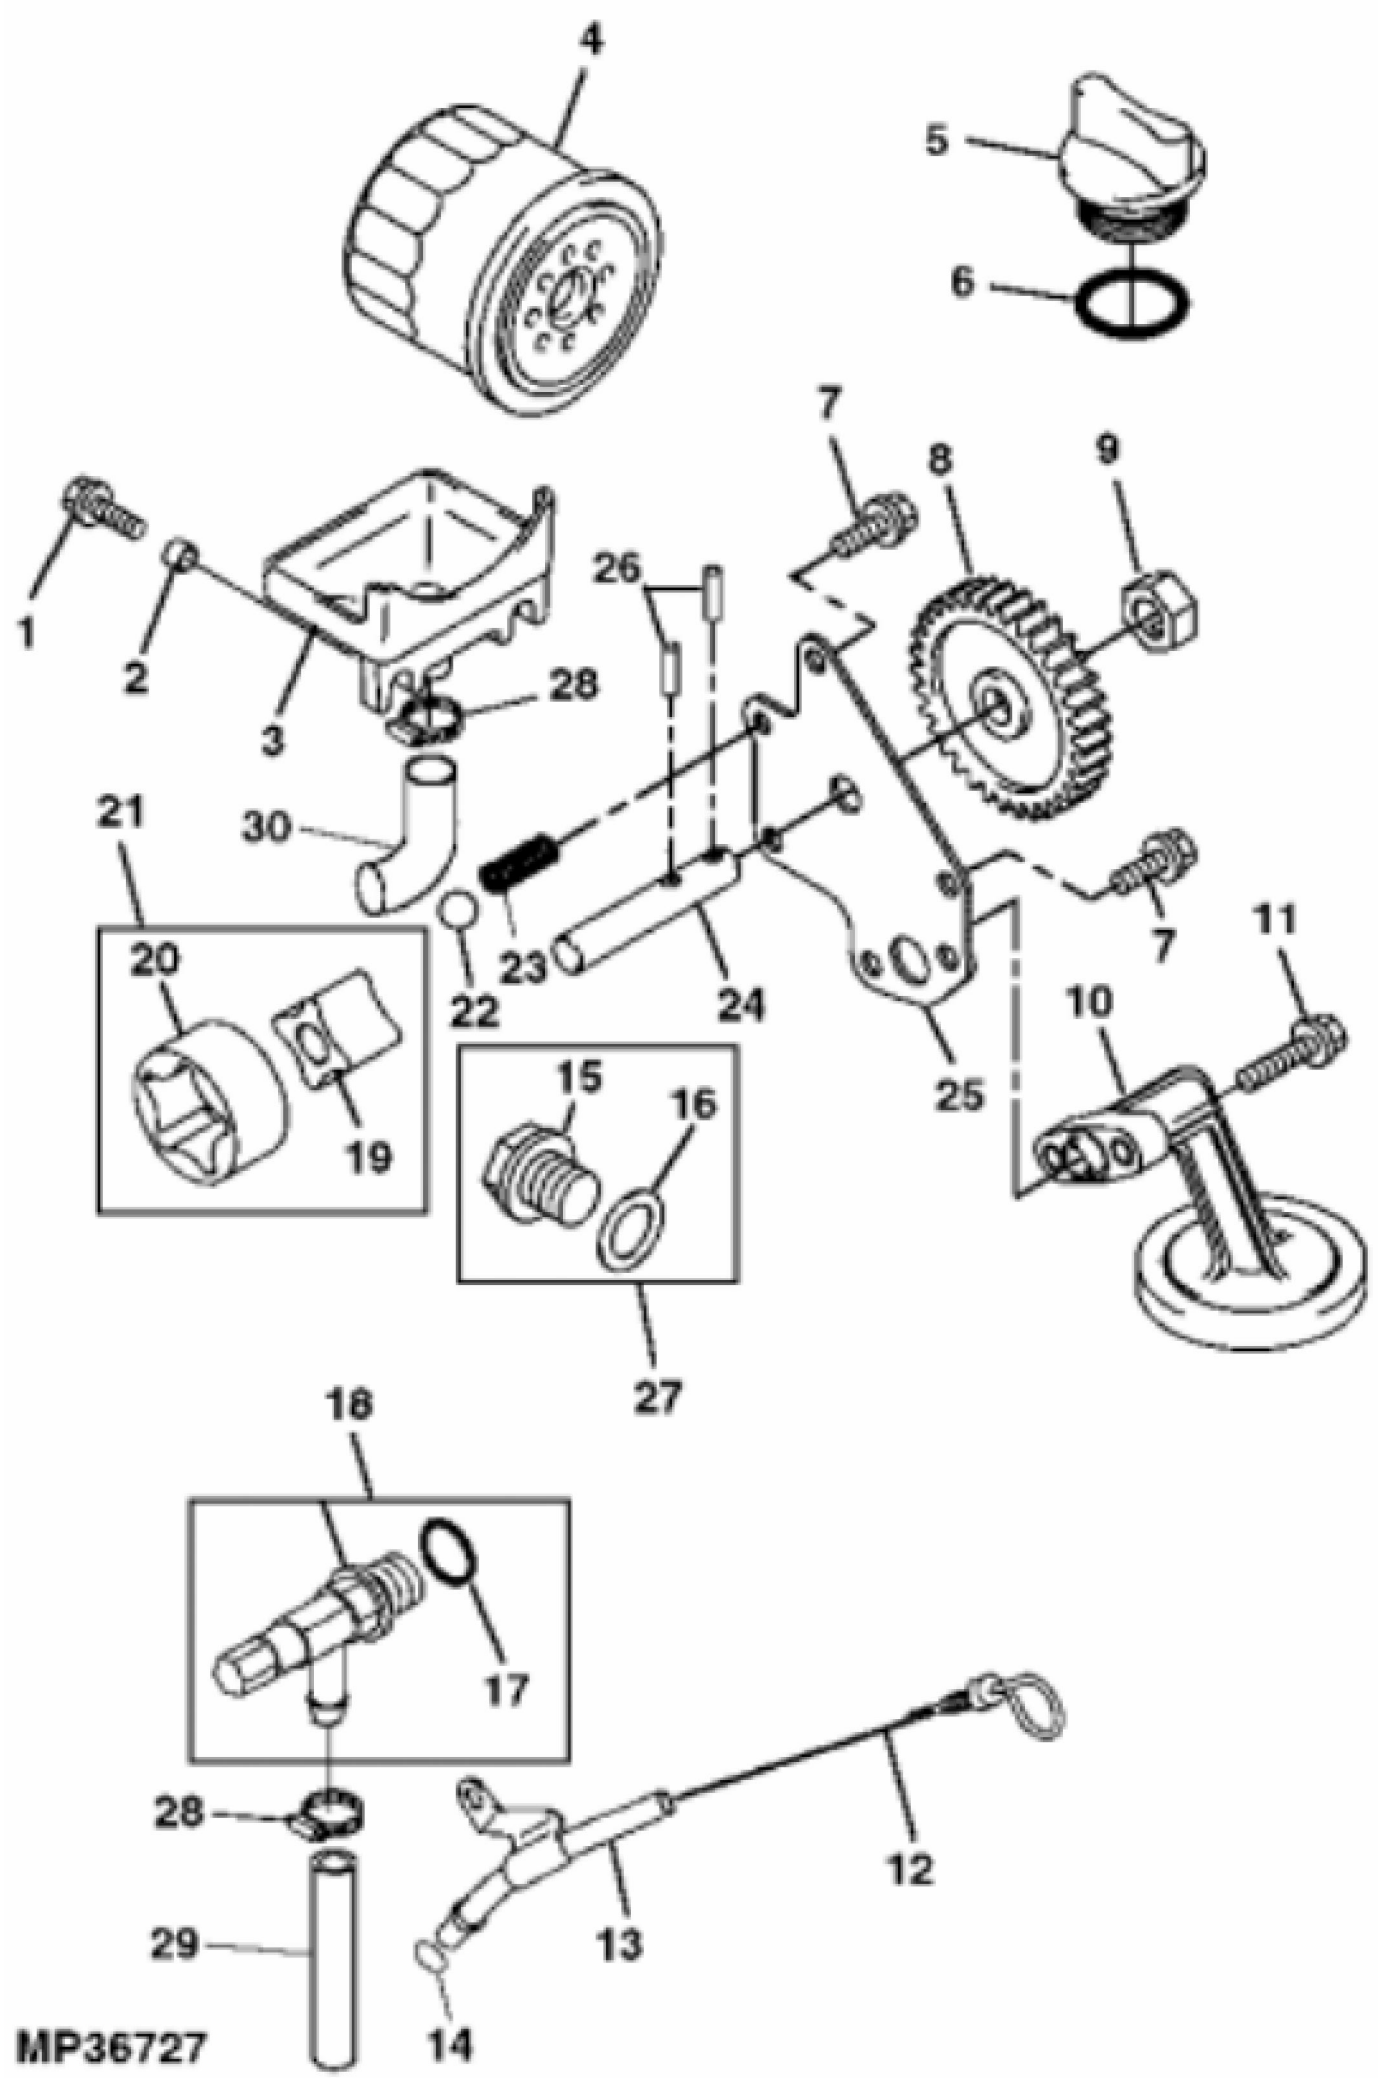

John Deere > Turf And Utility >TRACTOR, LAWN AND GARDEN >X729 - TRACTOR, LAWN AND GARDEN >X729 Select Series Ultimate Tractor >20 ENGINE MIA12563 >ST551883 - CRANKSHAFT AND PISTON ASSEMBLY

KEY	PART NO.	PART NAME	QTY	REMARKS
1	AM102610	PISTON RING KIT	2	STD
1	AM102612	PISTON RING KIT	AR	0.50 MM (.020") OS
2	M70220	RETAINER	4	
3	M70219	PISTON PIN	2	
4	MIU14328	PISTON	2	SUB FOR M119153; STD
4	M119174	PISTON	AR	0.50 MM (.020") OS
5	M147310	BOLT	4	
6	AM132284	CONNECTING ROD	2	ORDER MIA11872
6	MIA11872	CONNECTING ROD	2	
7	M77843	SHAFT KEY	1	
8	M147309	SPUR GEAR	1	USE WITH MIA10555 AND MIA11873
8	MIU14329	SPUR GEAR	1	USE WITH MIA12869
9	MIA10555	CRANKSHAFT	1	ORDER MIA13072
9	MIA11873	CRANKSHAFT	1	ORDER MIA12869
9	MIA12869	CRANKSHAFT	1	
10	MIA11874	CRANKSHAFT	1	ORDER MIA13072; Assembly
10	MIA13072	CRANKSHAFT	1	

Thank you so much for reading

KEY	PART NO.	PART NAME	QTY	REMARKS
1	M147311	BRACKET	2	
2	M147320	WASHER	4	
3	M147317	BOLT	4	
4	14M7272	NUT	4	M6
5	M147319	BOLT	4	
6	M147318	BUSHING	4	
7	MIU14434	ROCKER ARM	4	SUB FOR M147314
8	AM132412	RETAINER	4	
9	M147315	PUSH ROD	4	
10	M70213	TAPPET	4	
11	M72322	RETAINER	4	
12	M70206	SPRING	4	
13	M70034	SEAL	4	
14	M70033	SEAT	4	
15	M147313	EXHAUST VALVE	2	
16	M147312	INTAKE VALVE	2	
17	M147316	SPRING	1	
18	MIA12870	CAMSHAFT	1	SUB FOR AM132286