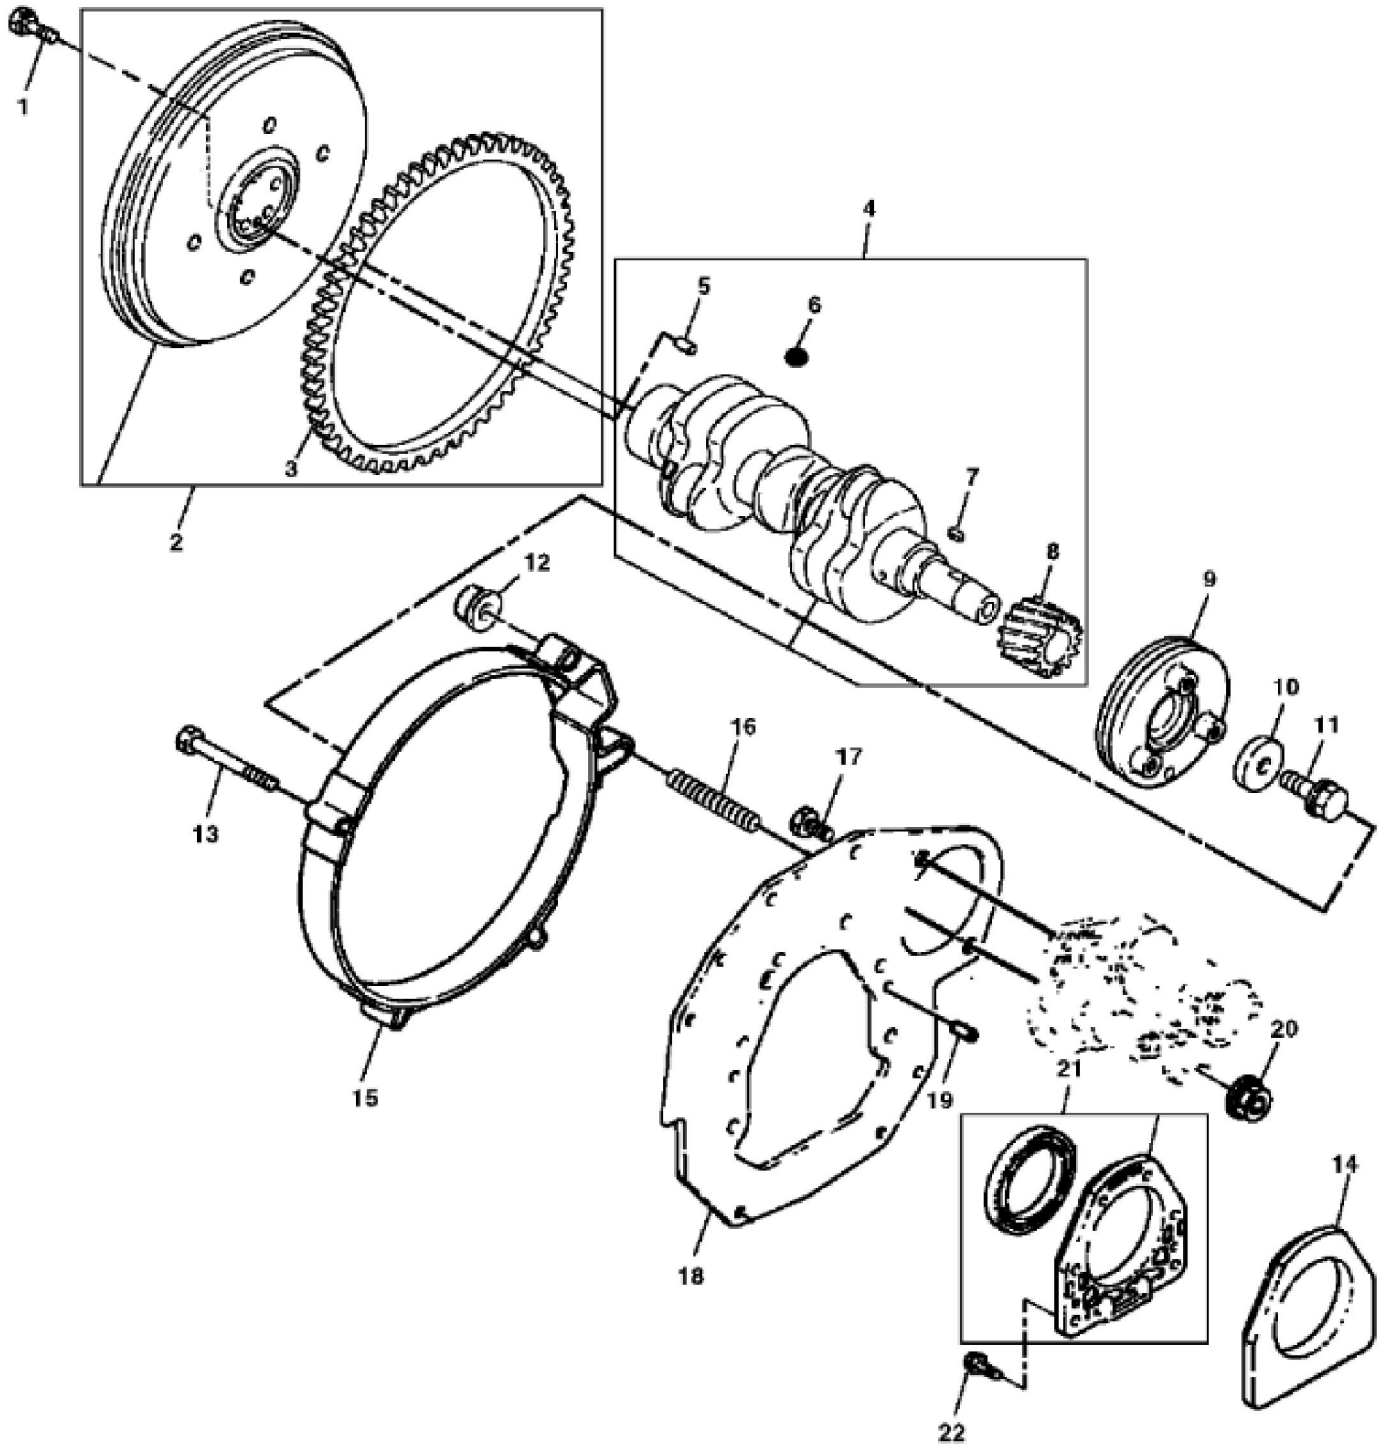

John Deere > Turf And Utility >TRACTOR, LAWN AND GARDEN >X595 - TRACTOR, LAWN AND GARDEN >X595 Lawn and Garden Tractor >20 ENGINE 3TNE74CEJLT, 3TNE74JLTE-AM129745 >ST799054 - CYLINDER BLOCK

KEY	PART NO.	PART NAME	QTY	REMARKS
1	M87866	BOLT	14	
2	M807320	ENGINE CYLINDER HEAD GASKET	1	
3	CH18079	SPRING PIN	2	
4	30M7023	PLUG	4	
5	.....	CYLINDER BLOCK	1	
6	M87862	BUSHING	1	
7	19M7774	SCREW	3	M6 X 12
8	M89140	SHAFT	1	
9	M800006	DOWEL PIN	2	
10	M112792	DRAIN PLUG	1	
11	M802255	PIN	2	7.925 X 18.999 mm (5/16" X 0.748")
12	M802254	PIN	2	5.944 X 13.310 mm (15/64" X 0.524")
13	AM100718	BEARING KIT	4	STD
13	AM100732	BEARING KIT	4	.25 mm
14	AM100719	BEARING KIT	2	
15	AM879213	CYLINDER BLOCK	1	
16	M87801	PLUG	1	
17	M87879	BOLT	8	
18	.....	BEARING CAP	3	
19	.....	BEARING CAP	1	
20	EPC200680	PLUG	1	
21	30M7023	PLUG	2	
22	M802643	PLUG	1	
23	M809593	PLUG	1	
24	AM100800	DRAIN VALVE	1	
..	AM129560	ENGINE	1	MARKED 3TNE74CEJLT; ORDER AM879207
..	AM129745	ENGINE	1	MARKED 3TNE74JLTE; ORDER AM879207; Export
..	MIA882674	SHORT BLOCK ASSEMBLY	1	SUB FOR AM879207

KEY	PART NO.	PART NAME	QTY	REMARKS
1	AM100724	CONNECTING ROD	3	
2	M87817	BOLT	2	
3	AM100725	BEARING KIT	1	STD
3	AM100822	BEARING KIT	1	.25 mm (.010") US
4	M87864	BUSHING	1	
5	AM879196	PISTON REPLACEMENT KIT	3	STD
5	AM879211	PISTON REPLACEMENT KIT	3	.25 mm (.010") OS
6	AM879197	PISTON RING KIT	1	STD
6	AM879214	PISTON RING KIT	1	.25 mm (.010") OS
7	M87816	SNAP RING	6	
8	M807350	PISTON PIN	3	

KEY	PART NO.	PART NAME	QTY	REMARKS
1	M87887	BOLT	5	
2	AM875090	FLYWHEEL	1	
3	M88025	RING GEAR	1	
4	AM879193	CRANKSHAFT	1	
5	M802255	PIN	1	
6	400R	BALL	1	
7	M87812	SHAFT KEY	1	
8	M807340	GEAR	1	
9	M802548	PULLEY	1	
10	M800308	WASHER	1	
11	M800075	BOLT	1	
12	CH15585	NUT	2	
13	M88664	BOLT	3	
14	M64850	SEALANT	1	2.8 OZ Tube
15	M802325	COVER	1	
16	M87982	STUD	2	
17	19M7938	CAP SCREW	8	M10 X 20
18	M802564	PLATE	1	
19	M802255	PIN	2	
20	CH15585	NUT	1	
21	AM882411	CASE	1	
22	M87826	BOLT	6	