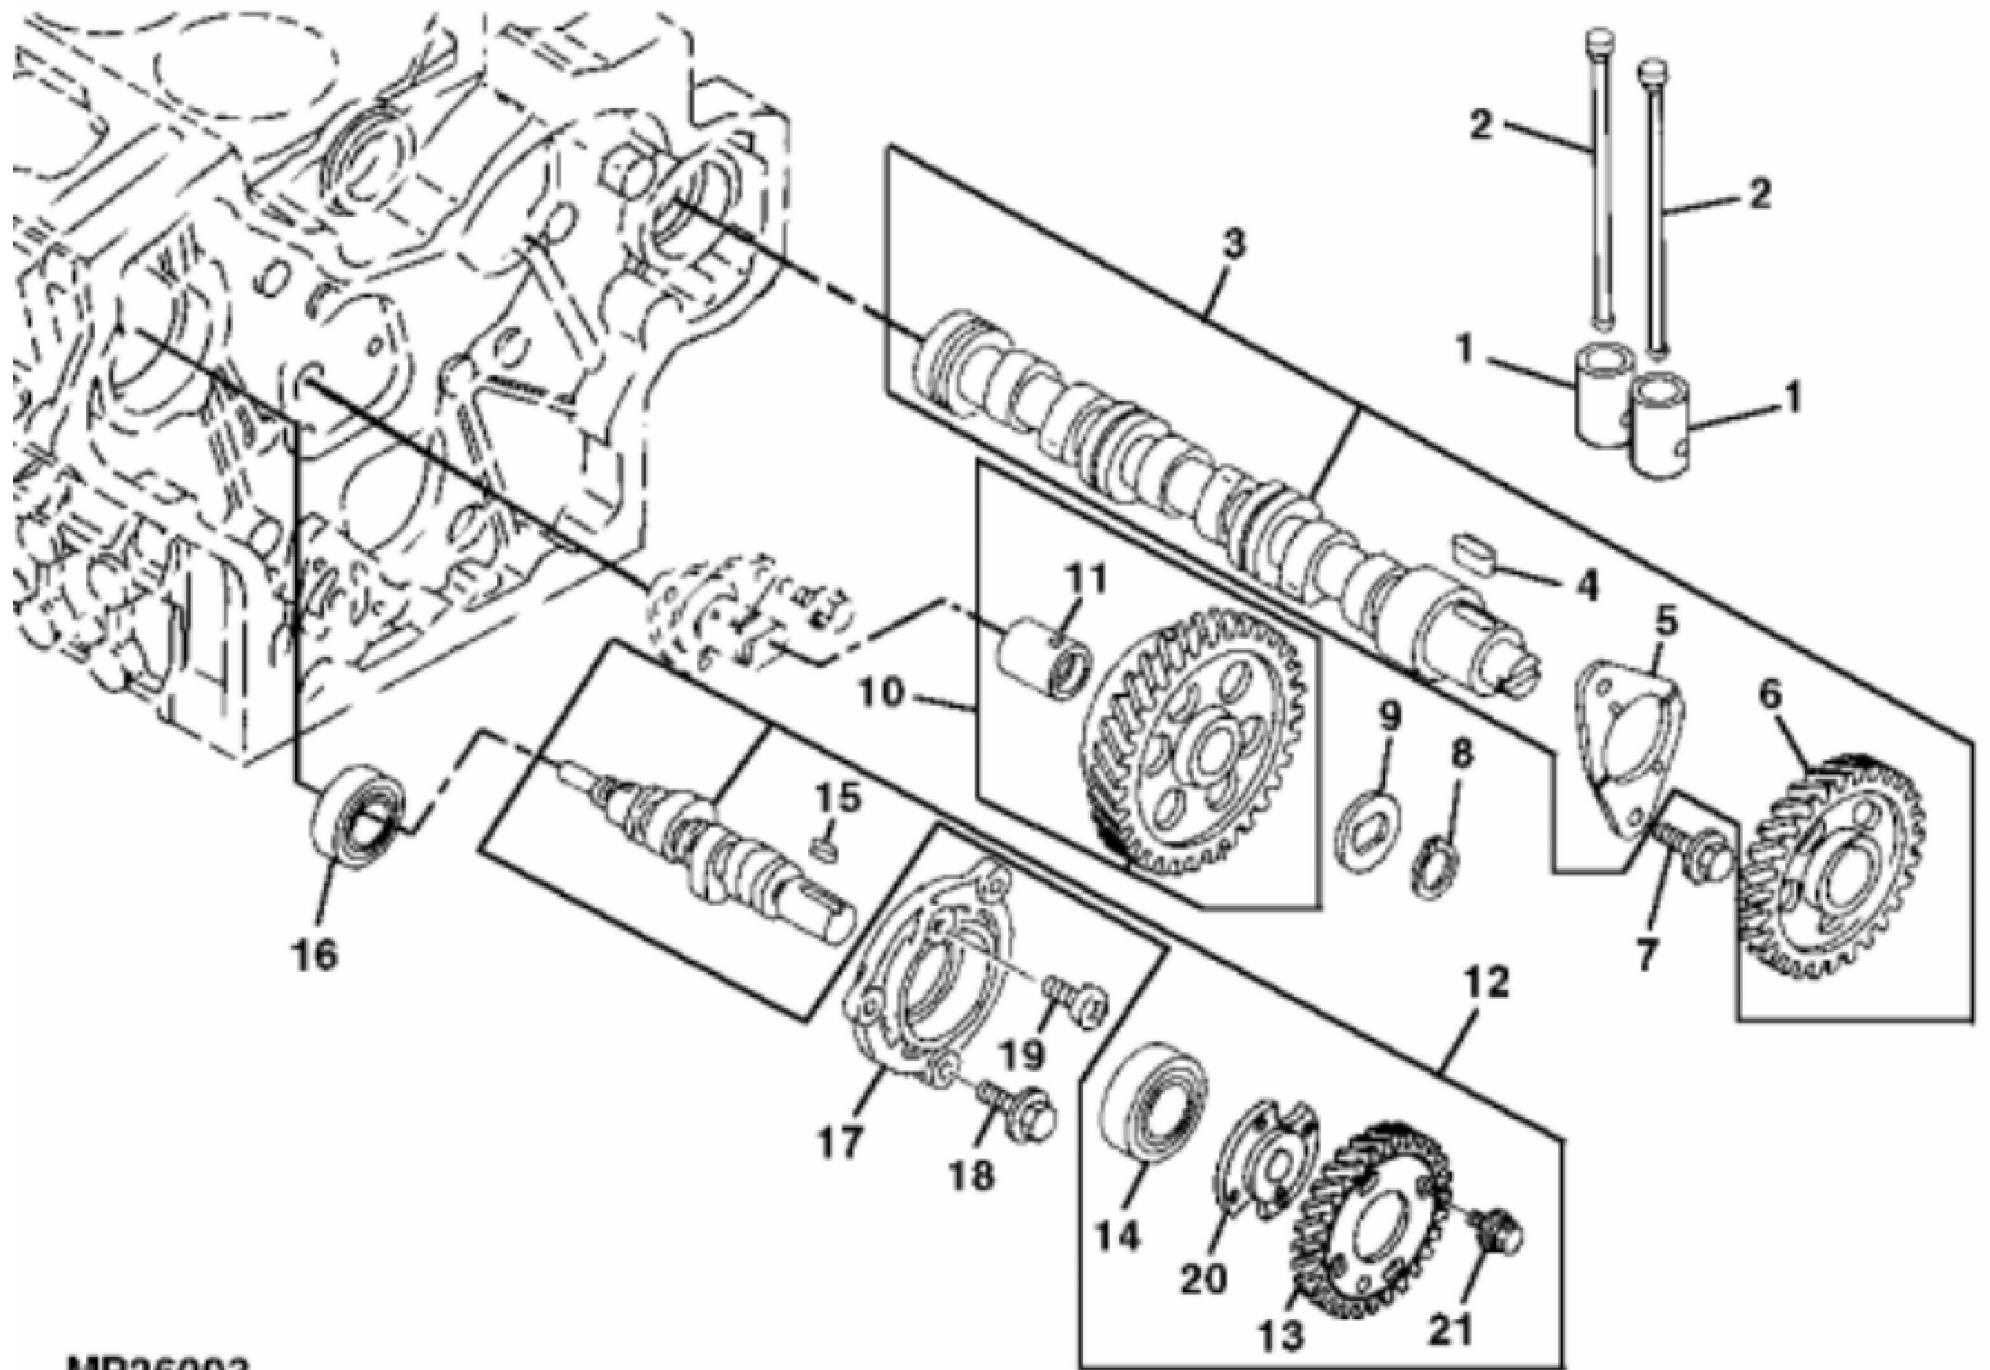

John Deere > Turf And Utility >TRACTOR, LAWN AND GARDEN >X595 - TRACTOR, LAWN AND GARDEN >X595 Lawn and Garden Tractor >20 ENGINE 3TNE74CEJLT, 3TNE74JLTE-AM129745 >ST799054 - CYLINDER BLOCK

KEY	PART NO.	PART NAME	QTY	REMARKS
1	M87866	BOLT	14	
2	M807320	ENGINE CYLINDER HEAD GASKET	1	
3	CH18079	SPRING PIN	2	
4	30M7023	PLUG	4	
5	.....	CYLINDER BLOCK	1	
6	M87862	BUSHING	1	
7	19M7774	SCREW	3	M6 X 12
8	M89140	SHAFT	1	
9	M800006	DOWEL PIN	2	
10	M112792	DRAIN PLUG	1	
11	M802255	PIN	2	7.925 X 18.999 mm (5/16" X 0.748")
12	M802254	PIN	2	5.944 X 13.310 mm (15/64" X 0.524")
13	AM100718	BEARING KIT	4	STD
13	AM100732	BEARING KIT	4	.25 mm
14	AM100719	BEARING KIT	2	
15	AM879213	CYLINDER BLOCK	1	
16	M87801	PLUG	1	
17	M87879	BOLT	8	
18	.....	BEARING CAP	3	
19	.....	BEARING CAP	1	
20	EPC200680	PLUG	1	
21	30M7023	PLUG	2	
22	M802643	PLUG	1	
23	M809593	PLUG	1	
24	AM100800	DRAIN VALVE	1	
..	AM129560	ENGINE	1	MARKED 3TNE74CEJLT; ORDER AM879207
..	AM129745	ENGINE	1	MARKED 3TNE74JLTE; ORDER AM879207; Export
..	MIA882674	SHORT BLOCK ASSEMBLY	1	SUB FOR AM879207

KEY	PART NO.	PART NAME	QTY	REMARKS
1	AM100724	CONNECTING ROD	3	
2	M87817	BOLT	2	
3	AM100725	BEARING KIT	1	STD
3	AM100822	BEARING KIT	1	.25 mm (.010") US
4	M87864	BUSHING	1	
5	AM879196	PISTON REPLACEMENT KIT	3	STD
5	AM879211	PISTON REPLACEMENT KIT	3	.25 mm (.010") OS
6	AM879197	PISTON RING KIT	1	STD
6	AM879214	PISTON RING KIT	1	.25 mm (.010") OS
7	M87816	SNAP RING	6	
8	M807350	PISTON PIN	3	

KEY	PART NO.	PART NAME	QTY	REMARKS
1	M87887	BOLT	5	
2	AM875090	FLYWHEEL	1	
3	M88025	RING GEAR	1	
4	AM879193	CRANKSHAFT	1	
5	M802255	PIN	1	
6	400R	BALL	1	
7	M87812	SHAFT KEY	1	
8	M807340	GEAR	1	
9	M802548	PULLEY	1	
10	M800308	WASHER	1	
11	M800075	BOLT	1	
12	CH15585	NUT	2	
13	M88664	BOLT	3	
14	M64850	SEALANT	1	2.8 OZ Tube
15	M802325	COVER	1	
16	M87982	STUD	2	
17	19M7938	CAP SCREW	8	M10 X 20
18	M802564	PLATE	1	
19	M802255	PIN	2	
20	CH15585	NUT	1	
21	AM882411	CASE	1	
22	M87826	BOLT	6	