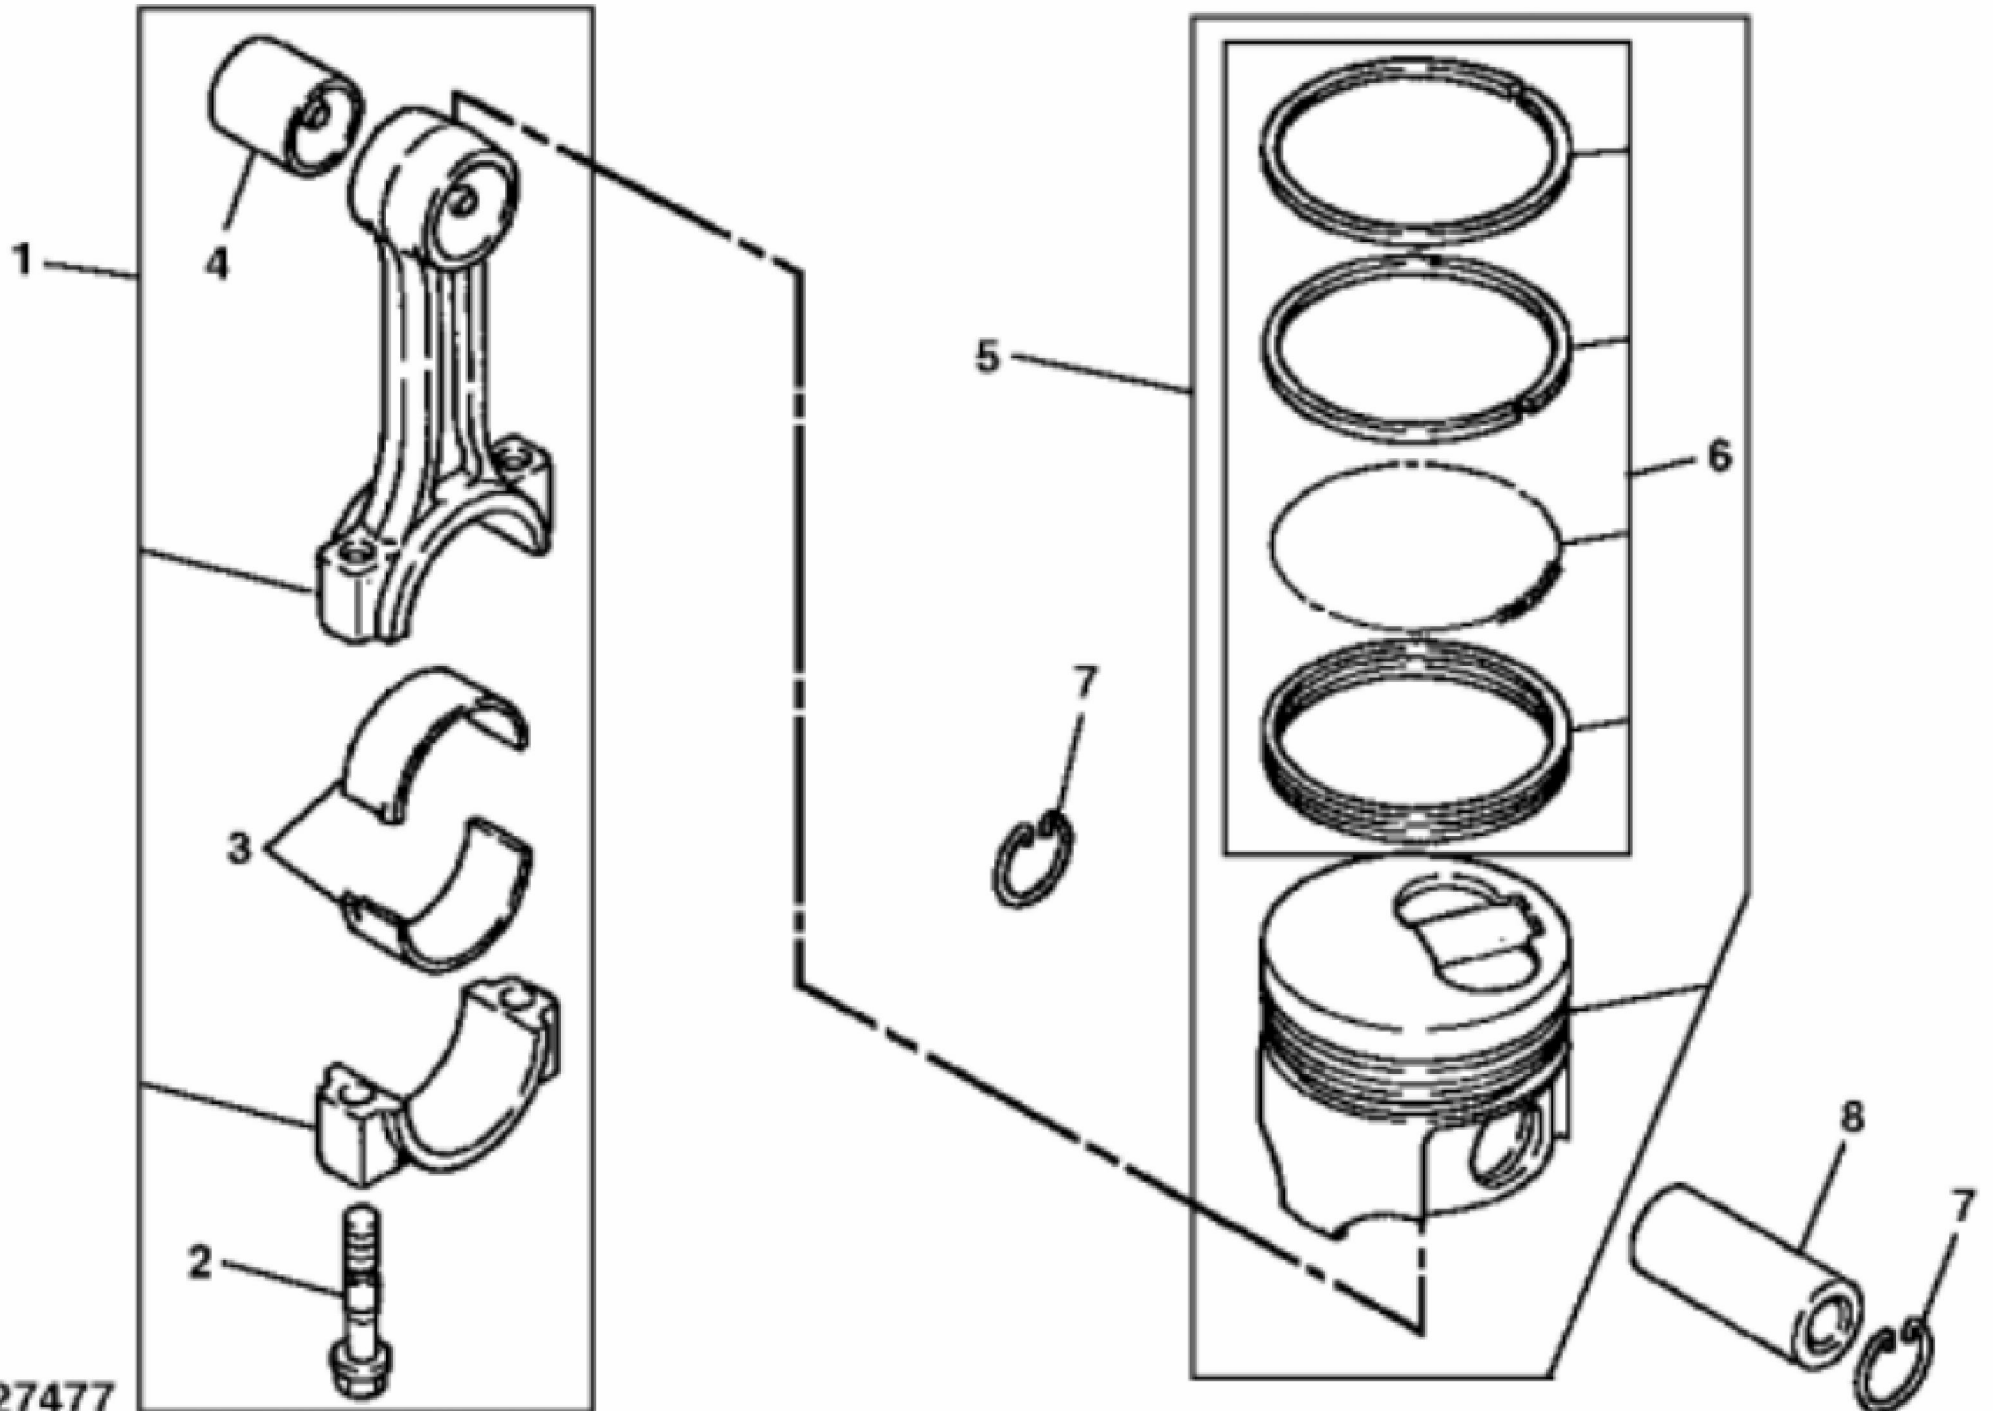

MP27477

John Deere > Turf And Utility >TRACTOR, LAWN AND GARDEN >X595 - TRACTOR, LAWN AND GARDEN >X595 Lawn and Garden Tractor >20 ENGINE 3TNE74CEJLT, 3TNE74JLTE-AM129745 >ST799184 - CONNECTING ROD AND PISTON

KEY	PART NO.	PART NAME	QTY	REMARKS
1	AM100724	CONNECTING ROD	3	
2	M87817	BOLT	2	
3	AM100725	BEARING KIT	1	STD
3	AM100822	BEARING KIT	1	.25 mm (.010") US
4	M87864	BUSHING	1	
5	AM879196	PISTON REPLACEMENT KIT	3	STD
5	AM879211	PISTON REPLACEMENT KIT	3	.25 mm (.010") OS
6	AM879197	PISTON RING KIT	1	STD
6	AM879214	PISTON RING KIT	1	.25 mm (.010") OS
7	M87816	SNAP RING	6	
8	M807350	PISTON PIN	3