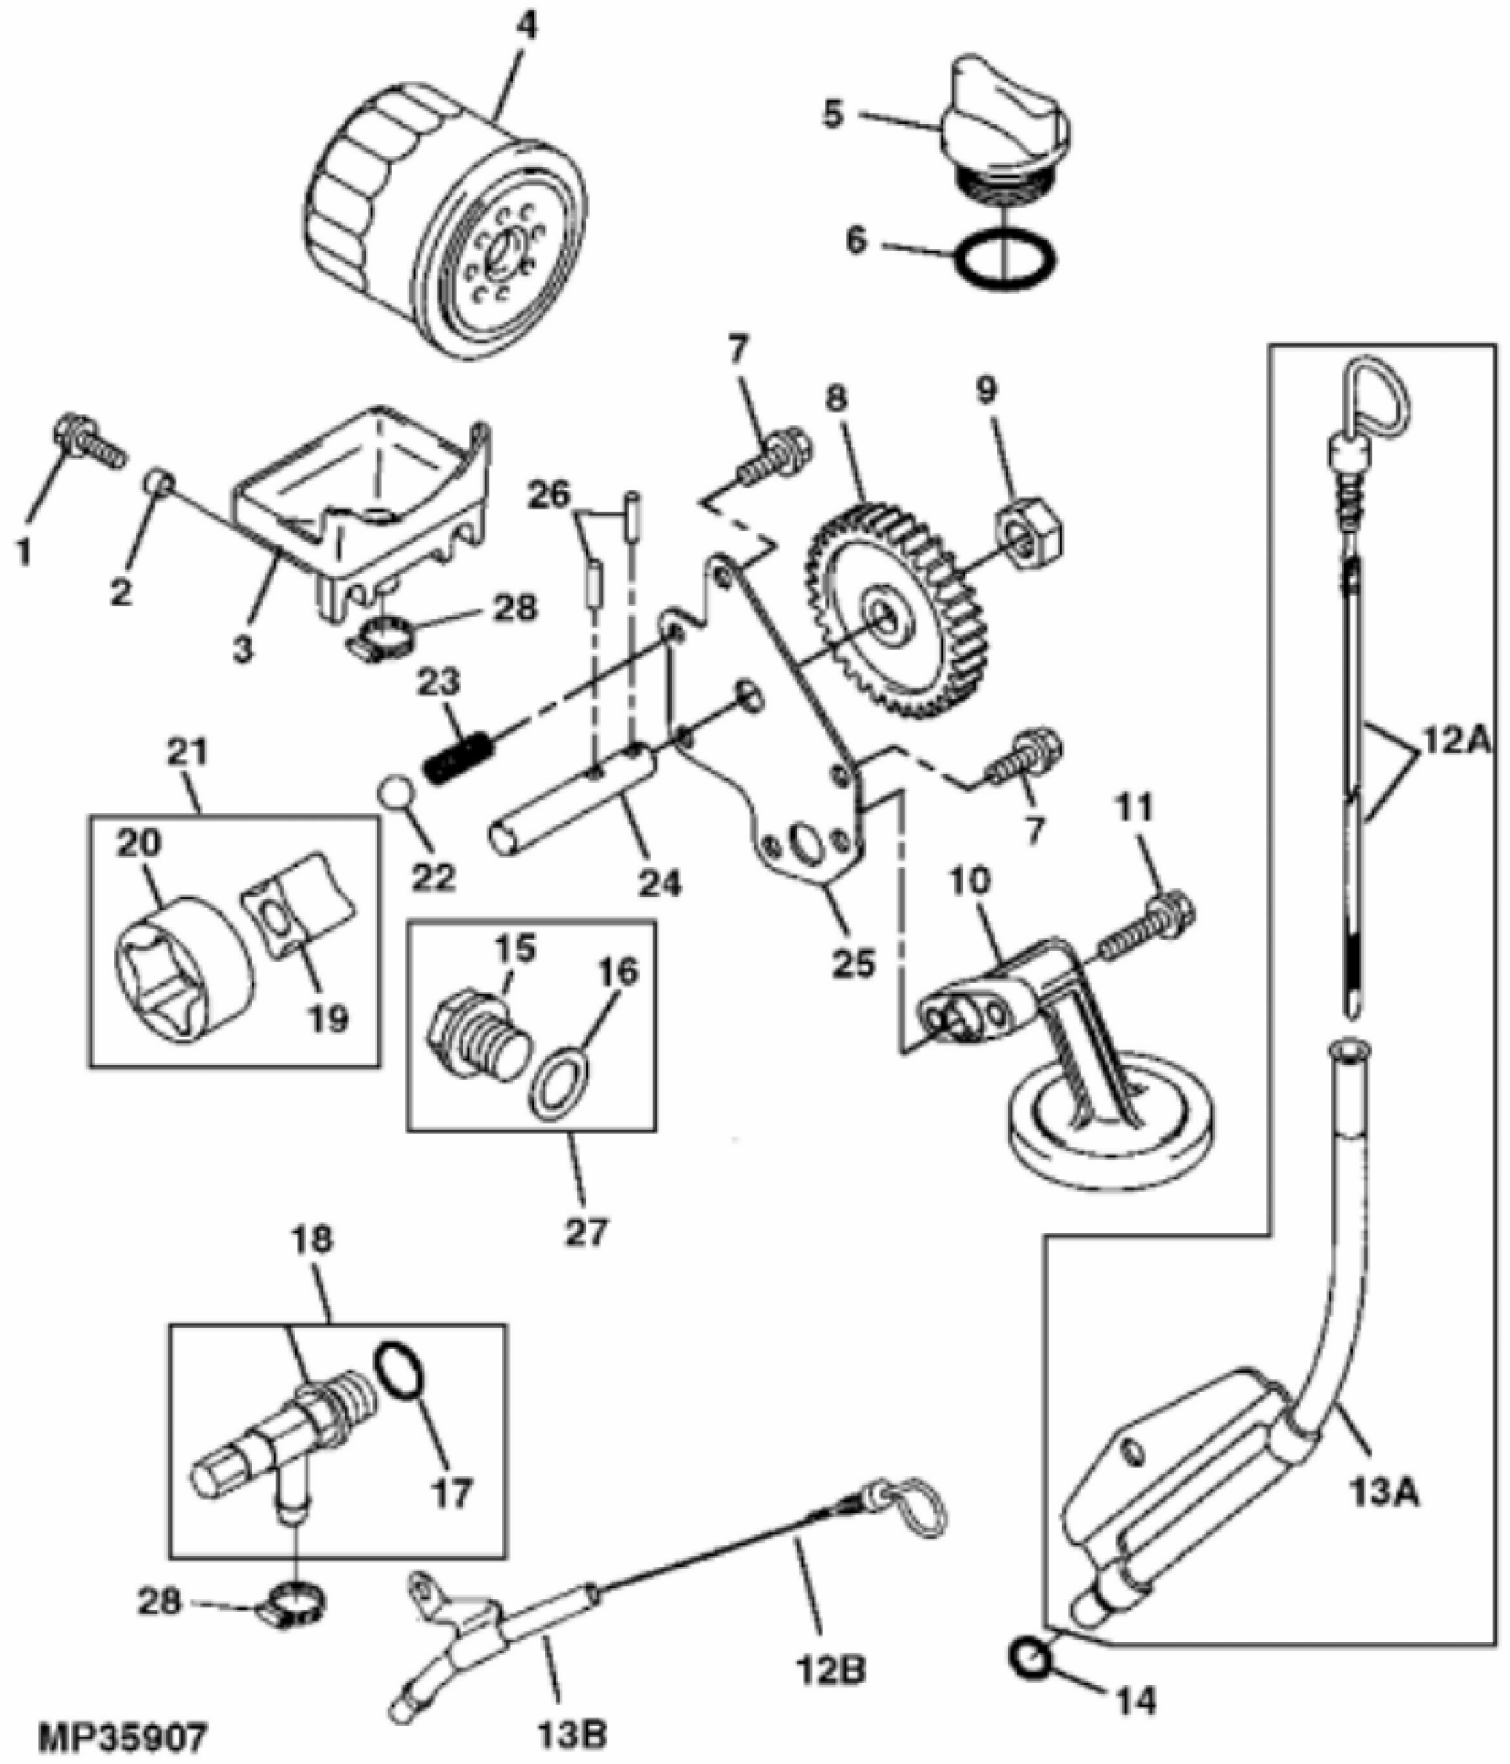

John Deere > Turf And Utility >TRACTOR, LAWN AND GARDEN >X575 - TRACTOR, LAWN AND GARDEN >X575 Lawn and Garden Tractor >20 ENGINE AM129589 >ST602941 - CRANKSHAFT AND PISTON ASSEMBLY

KEY	PART NO.	PART NAME	QTY	REMARKS	
1	AM102610	PISTON RING KIT	2	STD	
1	AM102612	PISTON RING KIT	AR	0.50 MM (.020") OS	
2	M70220	SNAP RING	4		
3	M70219	PISTON PIN	2		
4	M147308	PISTON	2	STD	
4	MIU11013	PISTON	AR	0.50 MM (.020") OS	
5	M147310	BOLT	2		
6	AM132284	CONNECTING ROD	2		
7	M77843	SHAFT KEY	1		
8	M147309	SPUR GEAR	1		
9	MIA10555	CRANKSHAFT	1	(SUB FOR AM132285)	

Thank you so much for reading

KEY	PART NO.	PART NAME	QTY	REMARKS	
1	M147311	BRACKET	2		
2	M147320	WASHER	4		
3	M147317	BOLT	4		
4	14M7272	NUT	4	M6	
5	M147319	BOLT	4		
6	M147318	BUSHING	4		
7	MIU14434	ROCKER ARM	4	SUB FOR M147314	
8	AM132412	RETAINER	4		
9	M147315	PUSH ROD	4		
10	M70213	TAPPET	4		
11	M72322	RETAINER	4		
12	M70206	SPRING	4		
13	M70034	SEAL	4		
14	M70033	SEAT	4		
15	M147313	EXHAUST VALVE	2		
16	M147312	INTAKE VALVE	2		
17	M147316	SPRING	1		
18	MIA12870	CAMSHAFT	1	SUB FOR AM132286	