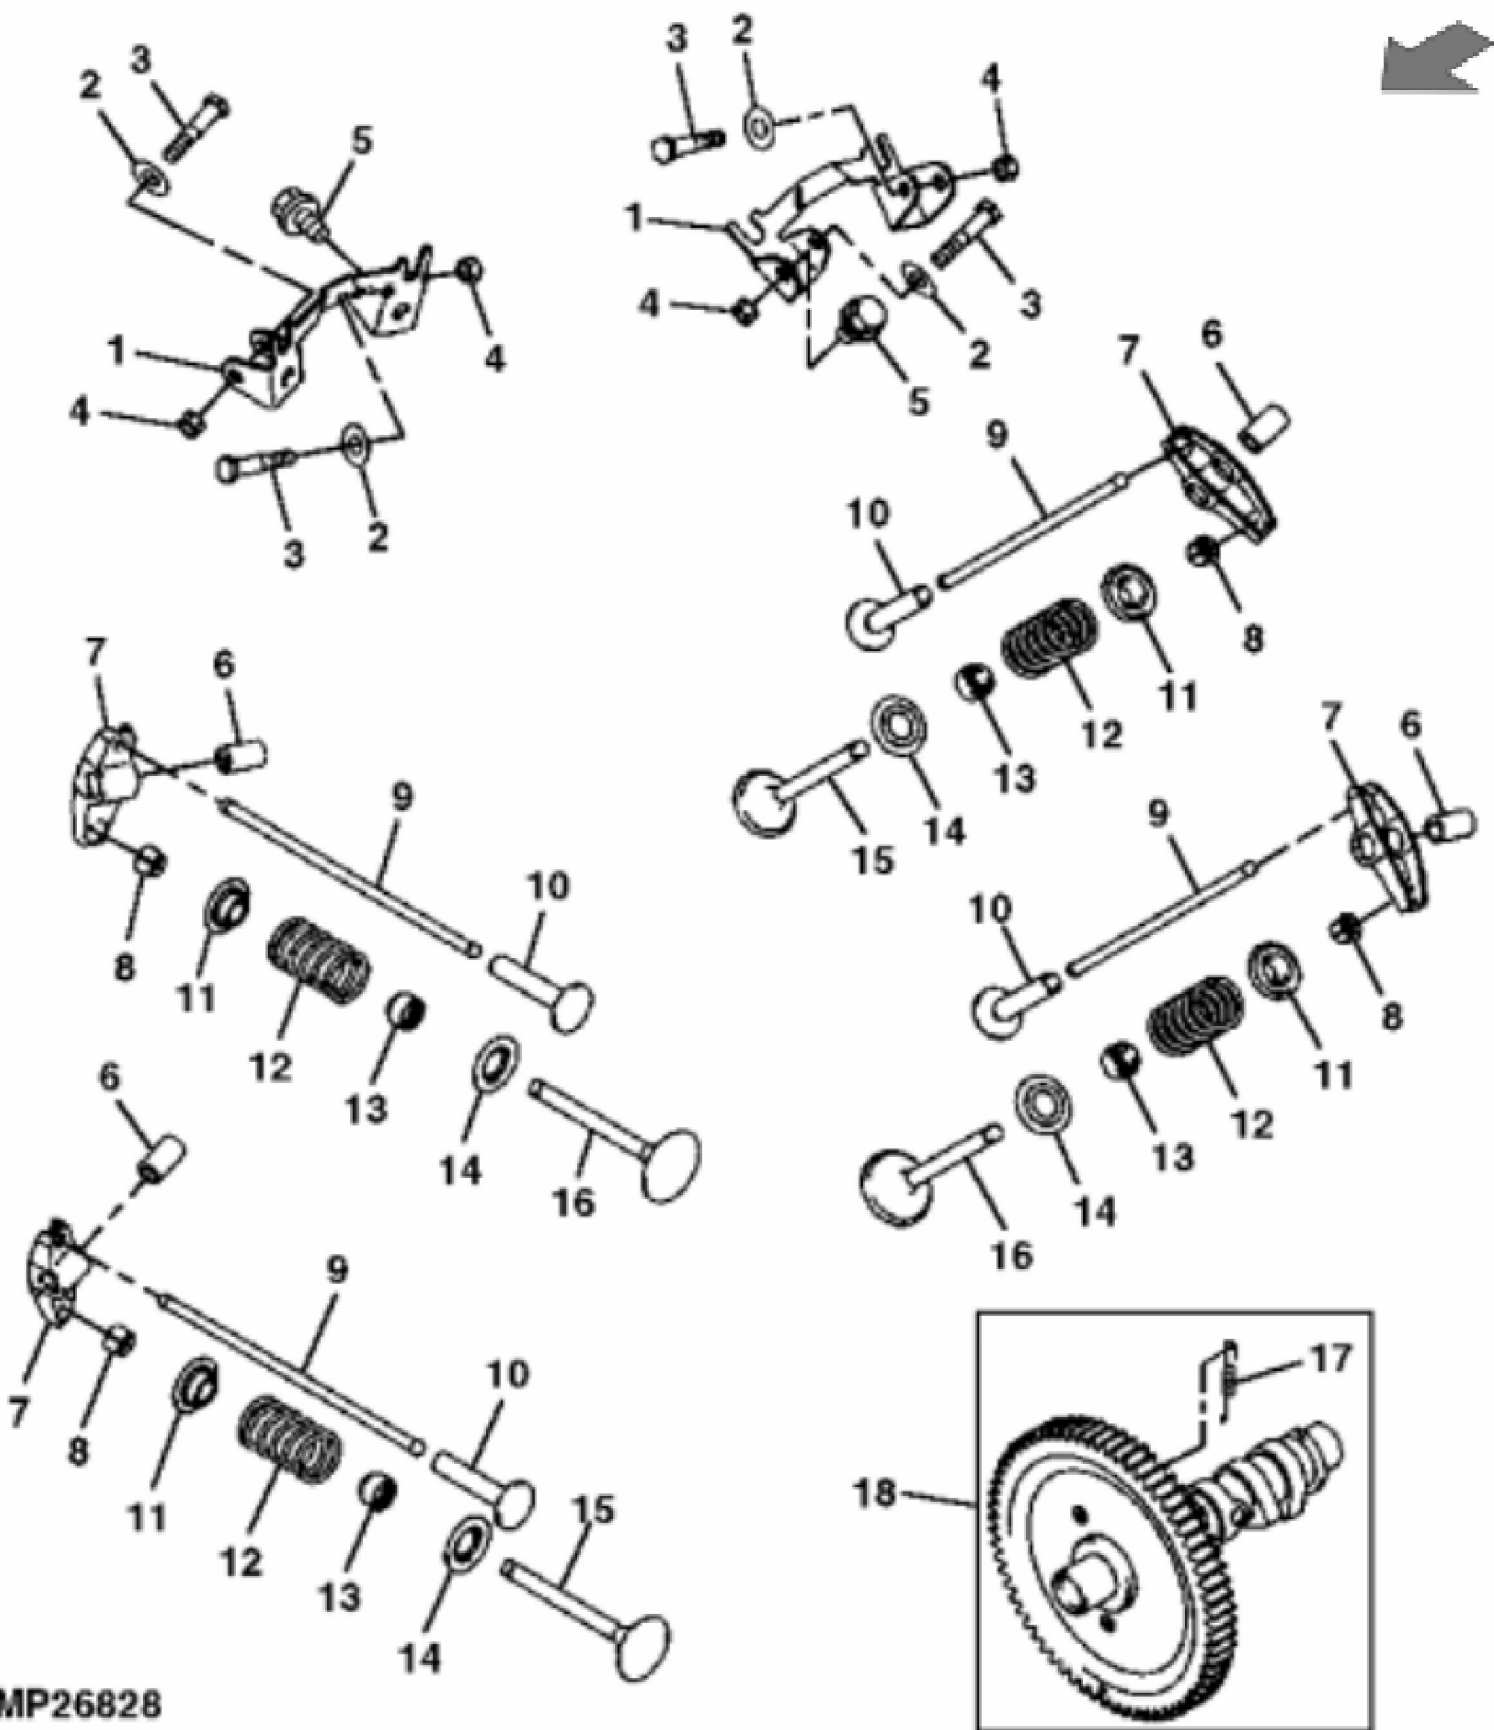

John Deere > Turf And Utility >TRACTOR, LAWN AND GARDEN >X575 - TRACTOR, LAWN AND GARDEN >X575 Lawn and Garden Tractor >20 ENGINE AM129589 >ST602941 - CRANKSHAFT AND PISTON ASSEMBLY

KEY	PART NO.	PART NAME	QTY	REMARKS	
1	AM102610	PISTON RING KIT	2	STD	
1	AM102612	PISTON RING KIT	AR	0.50 MM (.020") OS	
2	M70220	SNAP RING	4		
3	M70219	PISTON PIN	2		
4	M147308	PISTON	2	STD	
4	MIU11013	PISTON	AR	0.50 MM (.020") OS	
5	M147310	BOLT	2		
6	AM132284	CONNECTING ROD	2		
7	M77843	SHAFT KEY	1		
8	M147309	SPUR GEAR	1		
9	MIA10555	CRANKSHAFT	1	(SUB FOR AM132285)	

Thank you so much for reading

KEY	PART NO.	PART NAME	QTY	REMARKS	
1	M147311	BRACKET	2		
2	M147320	WASHER	4		
3	M147317	BOLT	4		
4	14M7272	NUT	4	M6	
5	M147319	BOLT	4		
6	M147318	BUSHING	4		
7	MIU14434	ROCKER ARM	4	SUB FOR M147314	
8	AM132412	RETAINER	4		
9	M147315	PUSH ROD	4		
10	M70213	TAPPET	4		
11	M72322	RETAINER	4		
12	M70206	SPRING	4		
13	M70034	SEAL	4		
14	M70033	SEAT	4		
15	M147313	EXHAUST VALVE	2		
16	M147312	INTAKE VALVE	2		
17	M147316	SPRING	1		
18	MIA12870	CAMSHAFT	1	SUB FOR AM132286	