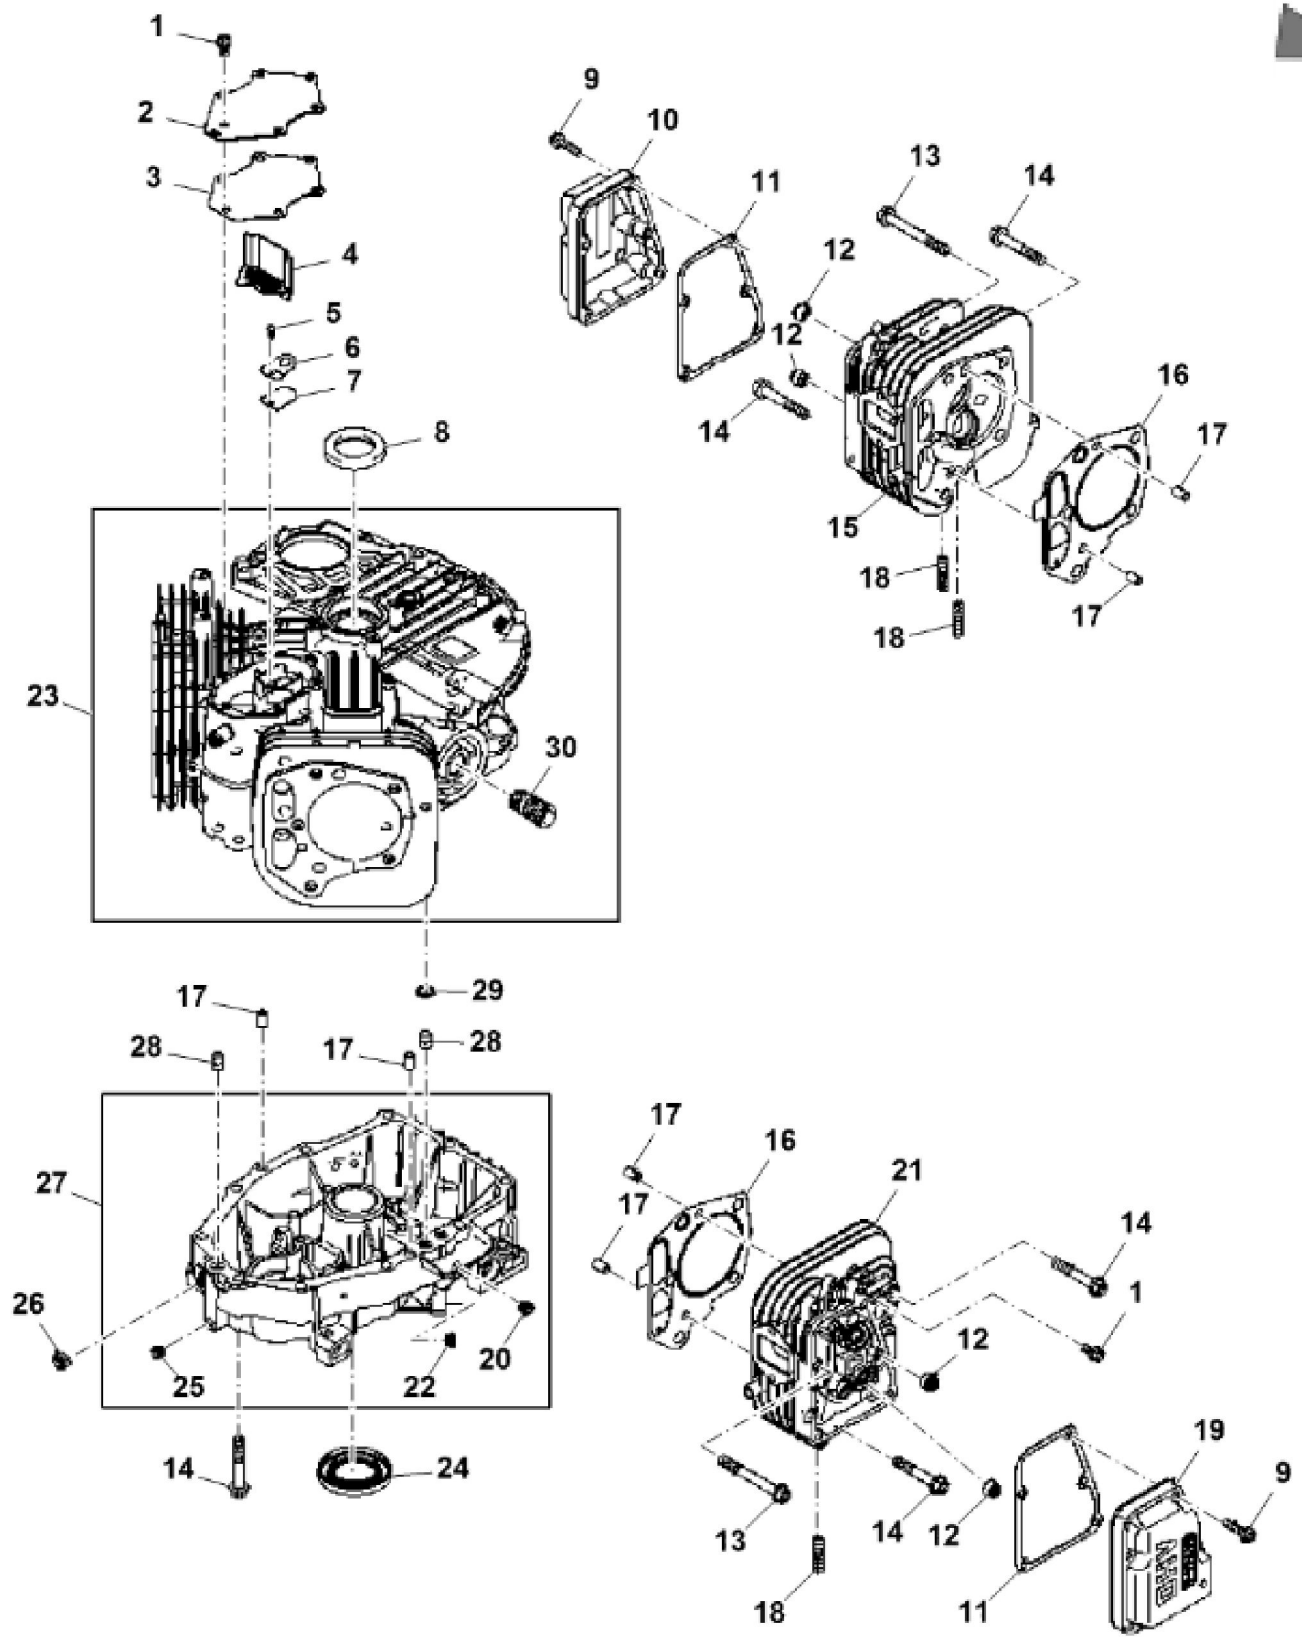

PU20815

John Deere > Turf And Utility >TRACTOR, LAWN AND GARDEN >X570 - TRACTOR, LAWN AND GARDEN >X570 Lawn and Garden Tractor >20 ENGINE MM18195 >ST842365 - ENGINE AND THROTTLE ASSEMBLY

KEY	PART NO.	PART NAME	QTY	REMARKS
1	H77698	TIE BAND	1	
2	GX24210	SCREW	4	9.525 X 29.580 mm (3/8" X 1.165")
3	MIA12530	GASOLINE ENGINE	1	MARKED FS730V-DS07R; Kawasaki
4	M162896	GUARD	1	Fuel Line
5	14M7298	FLANGE NUT	1	M8
6	19M7865	SCREW	3	M8 X 16
7	M155077	CLAMP	1	
8	AM140333	ACCELERATOR	1	Throttle Assembly
9	AM147573	CLAMP	1	Assembly, Double Tube
10	37M7510	SCREW	4	M6 X 16
11	M136651	GASKET	2	

<https://www.ebooklibonline.com>

Hello dear friend!

Thank you very much for reading.

Enter the link into your browser.

The full manual is available for immediate download.

<https://www.ebooklibonline.com>

KEY	PART NO.	PART NAME	QTY	REMARKS
1	MIU11325	BOLT	6	
2	MIU12397	COVER	1	Breather
3	MIU12395	GASKET	1	Breather
4	MIU12398	PIPE	1	
5	21M7244	SCREW	1	M4 X 8
6	MIU13821	PLATE	1	
7	MIU11769	VALVE	1	Breather
8	M149281	SEAL	1	
9	19M7863	SCREW	10	M6 X 25
10	MIU13778	CASE	1	Rocker No. 1
11	MIU12394	GASKET	2	Rocker Case
12	M138389	SEAL	4	
13	MIU12209	BOLT	6	
13	19M8319	SCREW	10	M8 X 50
14	MIU11776	BOLT	4	
15	MIU12390	CYLINDER HEAD	1	NO. 1
16	MIU12396	ENGINE CYLINDER HEAD GASKET	2	
17	M74252	PIN	6	
18	MIU12726	STUD	4	
19	MIU14499	COVER	1	Rocker
20	M123645	DRAIN PLUG	1	
21	MIU12391	CYLINDER HEAD	1	NO. 2
22	MIU14001	PLUG	1	
23	MIA12337	CRANKCASE	1	
24	MIU12400	SEAL	1	
25	MIU12401	PLUG	1	
26	M151774	SEAL	1	
27	MIA12754	CRANKCASE	1	
28	MIU14507	PIPE	3	
29	M76104	O-RING	2	
30	MIU13767	ADAPTER FITTING	1	

Thank you so much for reading

KEY	PART NO.	PART NAME	QTY	REMARKS	
1	MIU12403	PISTON	2	STD	
2	MIU13270	PISTON PIN	2		
3	MIU12405	PISTON RING KIT	2	STD	
4	MIU13077	CRANKSHAFT	1		
5	MIA11615	CONNECTING ROD	2		
6	MIU12408	SNAP RING	4		
7	M146763	BOLT	2		