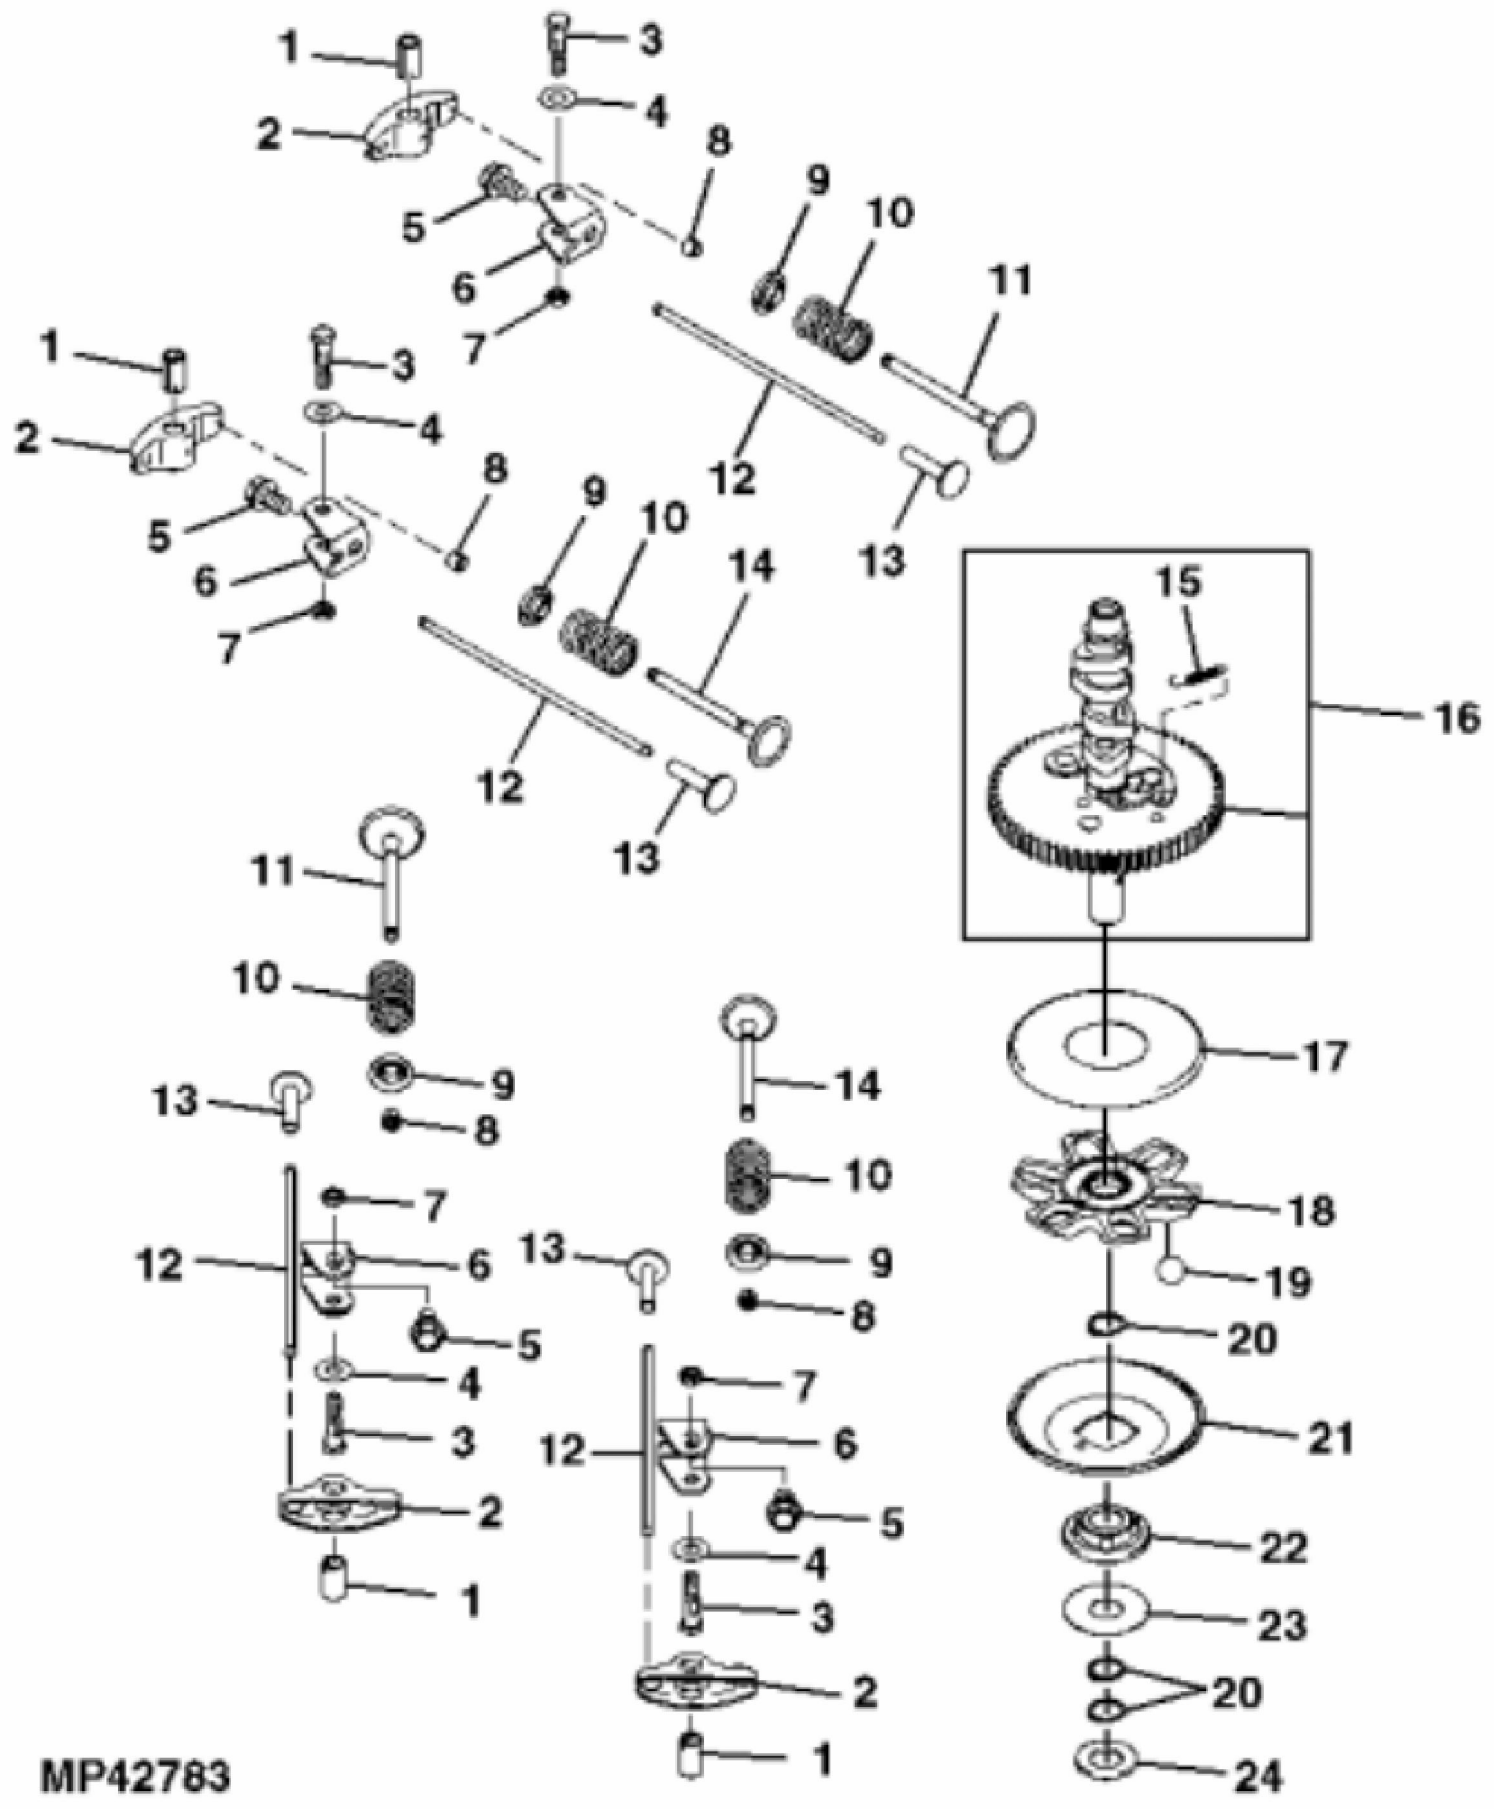

PU20815

John Deere > Turf And Utility >TRACTOR, LAWN AND GARDEN >X570 - TRACTOR, LAWN AND GARDEN >X570 Lawn and Garden Tractor >20 ENGINE MM18195 >ST842365 - ENGINE AND THROTTLE ASSEMBLY

KEY	PART NO.	PART NAME	QTY	REMARKS
1	H77698	TIE BAND	1	
2	GX24210	SCREW	4	9.525 X 29.580 mm (3/8" X 1.165")
3	MIA12530	GASOLINE ENGINE	1	MARKED FS730V-DS07R; Kawasaki
4	M162896	GUARD	1	Fuel Line
5	14M7298	FLANGE NUT	1	M8
6	19M7865	SCREW	3	M8 X 16
7	M155077	CLAMP	1	
8	AM140333	ACCELERATOR	1	Throttle Assembly
9	AM147573	CLAMP	1	Assembly, Double Tube
10	37M7510	SCREW	4	M6 X 16
11	M136651	GASKET	2	

<https://www.ebooklibonline.com>

Hello dear friend!

Thank you very much for reading.

Enter the link into your browser.

The full manual is available for immediate download.

<https://www.ebooklibonline.com>

KEY	PART NO.	PART NAME	QTY	REMARKS
1	MIU11325	BOLT	6	
2	MIU12397	COVER	1	Breather
3	MIU12395	GASKET	1	Breather
4	MIU12398	PIPE	1	
5	21M7244	SCREW	1	M4 X 8
6	MIU13821	PLATE	1	
7	MIU11769	VALVE	1	Breather
8	M149281	SEAL	1	
9	19M7863	SCREW	10	M6 X 25
10	MIU13778	CASE	1	Rocker No. 1
11	MIU12394	GASKET	2	Rocker Case
12	M138389	SEAL	4	
13	MIU12209	BOLT	6	
13	19M8319	SCREW	10	M8 X 50
14	MIU11776	BOLT	4	
15	MIU12390	CYLINDER HEAD	1	NO. 1
16	MIU12396	ENGINE CYLINDER HEAD GASKET	2	
17	M74252	PIN	6	
18	MIU12726	STUD	4	
19	MIU14499	COVER	1	Rocker
20	M123645	DRAIN PLUG	1	
21	MIU12391	CYLINDER HEAD	1	NO. 2
22	MIU14001	PLUG	1	
23	MIA12337	CRANKCASE	1	
24	MIU12400	SEAL	1	
25	MIU12401	PLUG	1	
26	M151774	SEAL	1	
27	MIA12754	CRANKCASE	1	
28	MIU14507	PIPE	3	
29	M76104	O-RING	2	
30	MIU13767	ADAPTER FITTING	1	

Thank you so much for reading

KEY	PART NO.	PART NAME	QTY	REMARKS	
1	MIU12403	PISTON	2	STD	
2	MIU13270	PISTON PIN	2		
3	MIU12405	PISTON RING KIT	2	STD	
4	MIU13077	CRANKSHAFT	1		
5	MIA11615	CONNECTING ROD	2		
6	MIU12408	SNAP RING	4		
7	M146763	BOLT	2		