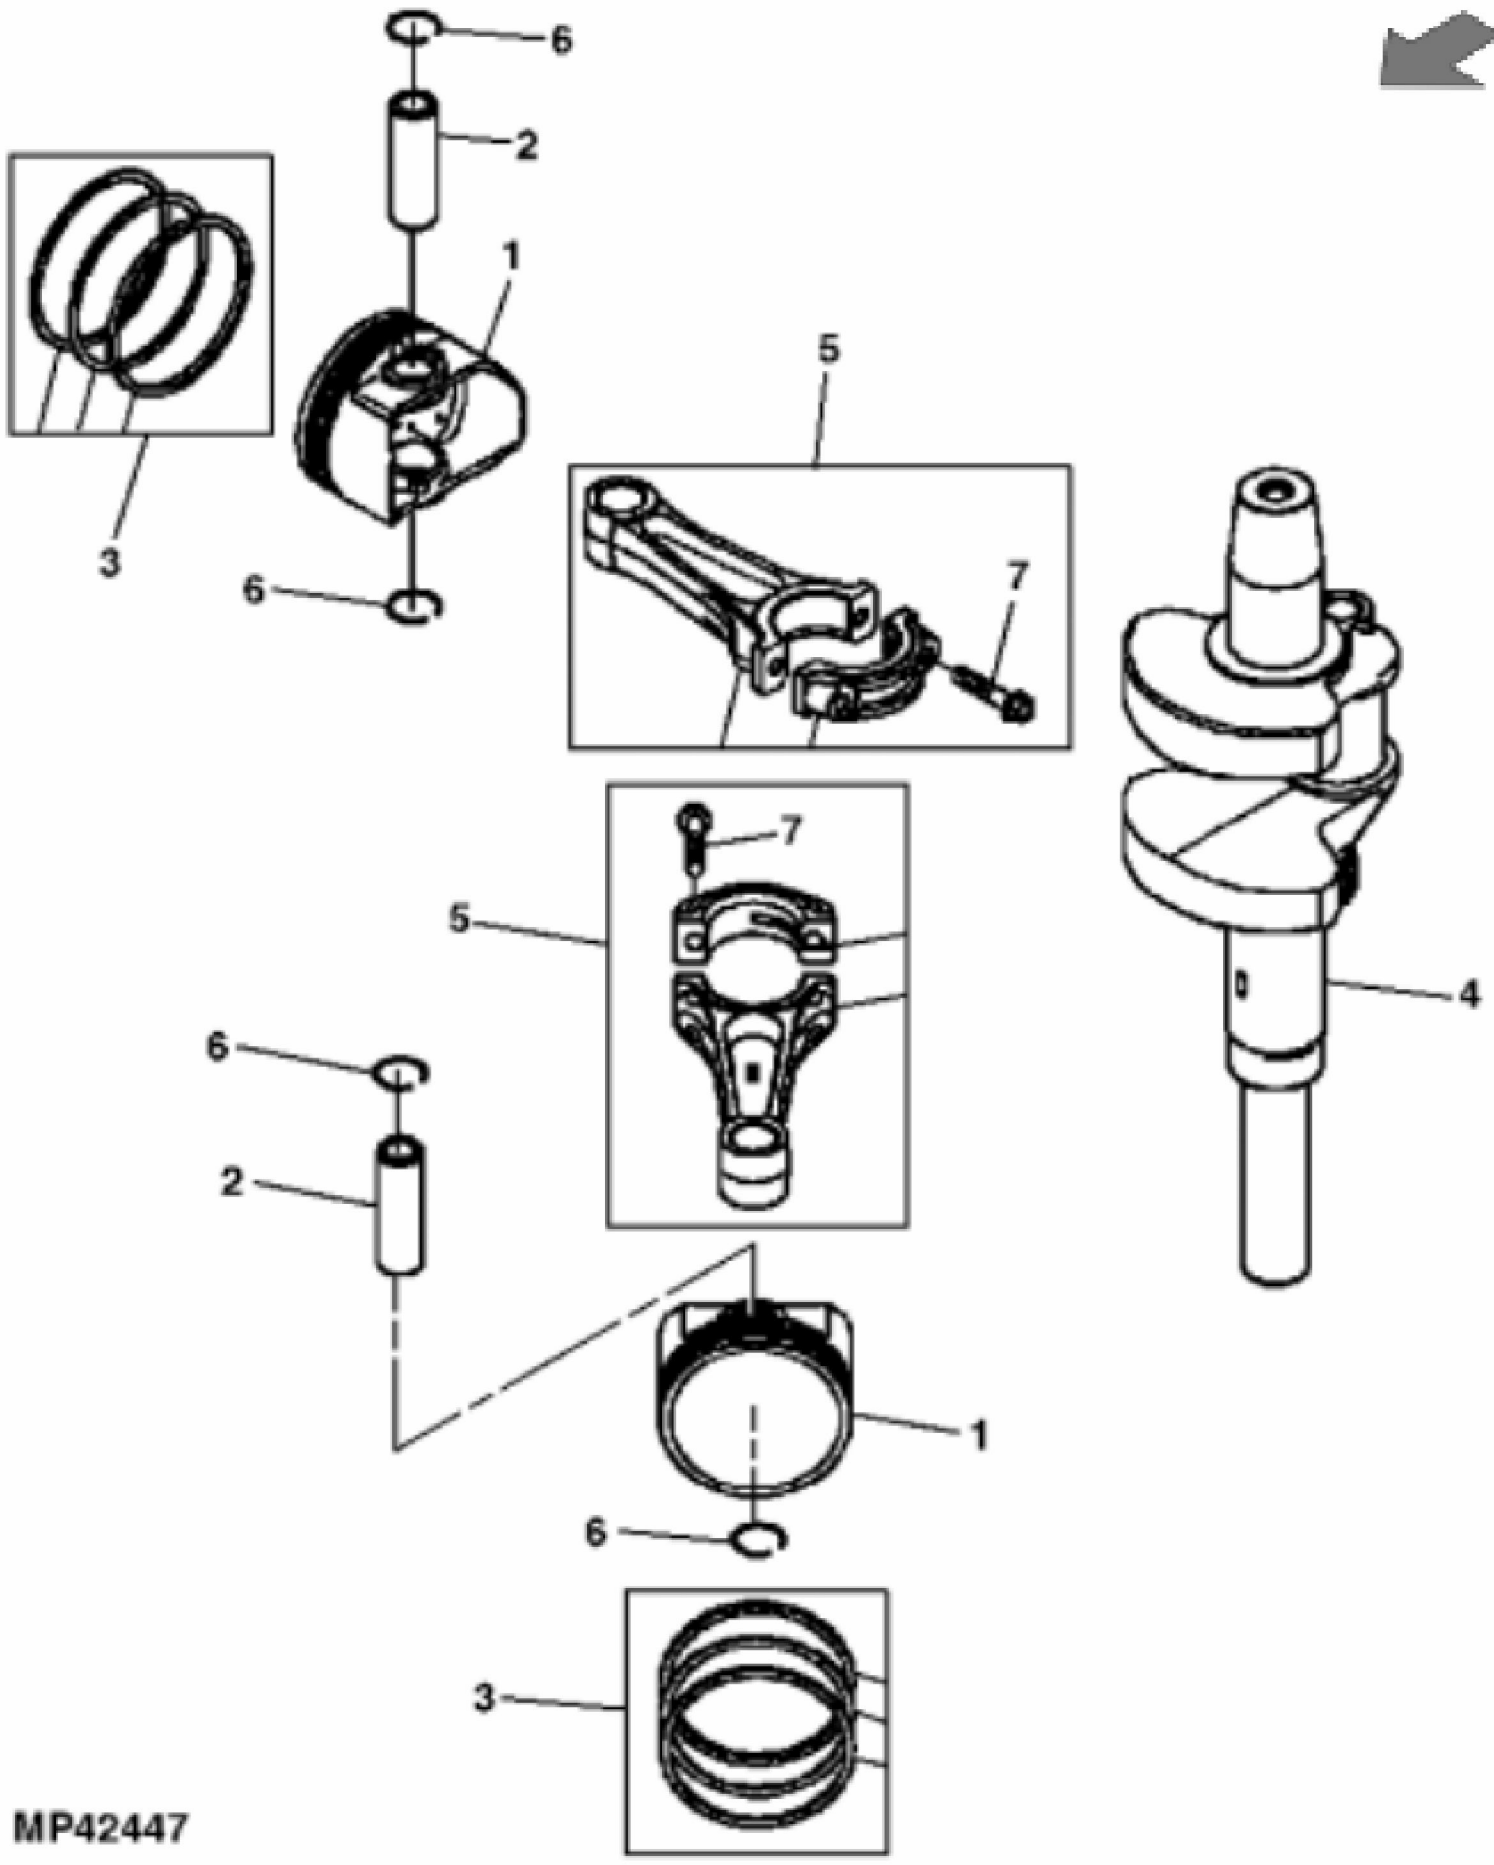

PU20815

John Deere > Turf And Utility >TRACTOR, LAWN AND GARDEN >X570 - TRACTOR, LAWN AND GARDEN >X570 Lawn and Garden Tractor >20 ENGINE MM18195 >ST842365 - ENGINE AND THROTTLE ASSEMBLY

KEY	PART NO.	PART NAME	QTY	REMARKS
1	H77698	TIE BAND	1	
2	GX24210	SCREW	4	9.525 X 29.580 mm (3/8" X 1.165")
3	MIA12530	GASOLINE ENGINE	1	MARKED FS730V-DS07R; Kawasaki
4	M162896	GUARD	1	Fuel Line
5	14M7298	FLANGE NUT	1	M8
6	19M7865	SCREW	3	M8 X 16
7	M155077	CLAMP	1	
8	AM140333	ACCELERATOR	1	Throttle Assembly
9	AM147573	CLAMP	1	Assembly, Double Tube
10	37M7510	SCREW	4	M6 X 16
11	M136651	GASKET	2	

<https://www.ebooklibonline.com>

Hello dear friend!

Thank you very much for reading.

Enter the link into your browser.

The full manual is available for immediate download.

<https://www.ebooklibonline.com>

KEY	PART NO.	PART NAME	QTY	REMARKS
1	MIU11325	BOLT	6	
2	MIU12397	COVER	1	Breather
3	MIU12395	GASKET	1	Breather
4	MIU12398	PIPE	1	
5	21M7244	SCREW	1	M4 X 8
6	MIU13821	PLATE	1	
7	MIU11769	VALVE	1	Breather
8	M149281	SEAL	1	
9	19M7863	SCREW	10	M6 X 25
10	MIU13778	CASE	1	Rocker No. 1
11	MIU12394	GASKET	2	Rocker Case
12	M138389	SEAL	4	
13	MIU12209	BOLT	6	
13	19M8319	SCREW	10	M8 X 50
14	MIU11776	BOLT	4	
15	MIU12390	CYLINDER HEAD	1	NO. 1
16	MIU12396	ENGINE CYLINDER HEAD GASKET	2	
17	M74252	PIN	6	
18	MIU12726	STUD	4	
19	MIU14499	COVER	1	Rocker
20	M123645	DRAIN PLUG	1	
21	MIU12391	CYLINDER HEAD	1	NO. 2
22	MIU14001	PLUG	1	
23	MIA12337	CRANKCASE	1	
24	MIU12400	SEAL	1	
25	MIU12401	PLUG	1	
26	M151774	SEAL	1	
27	MIA12754	CRANKCASE	1	
28	MIU14507	PIPE	3	
29	M76104	O-RING	2	
30	MIU13767	ADAPTER FITTING	1	

Thank you so much for reading

KEY	PART NO.	PART NAME	QTY	REMARKS	
1	MIU12403	PISTON	2	STD	
2	MIU13270	PISTON PIN	2		
3	MIU12405	PISTON RING KIT	2	STD	
4	MIU13077	CRANKSHAFT	1		
5	MIA11615	CONNECTING ROD	2		
6	MIU12408	SNAP RING	4		
7	M146763	BOLT	2		