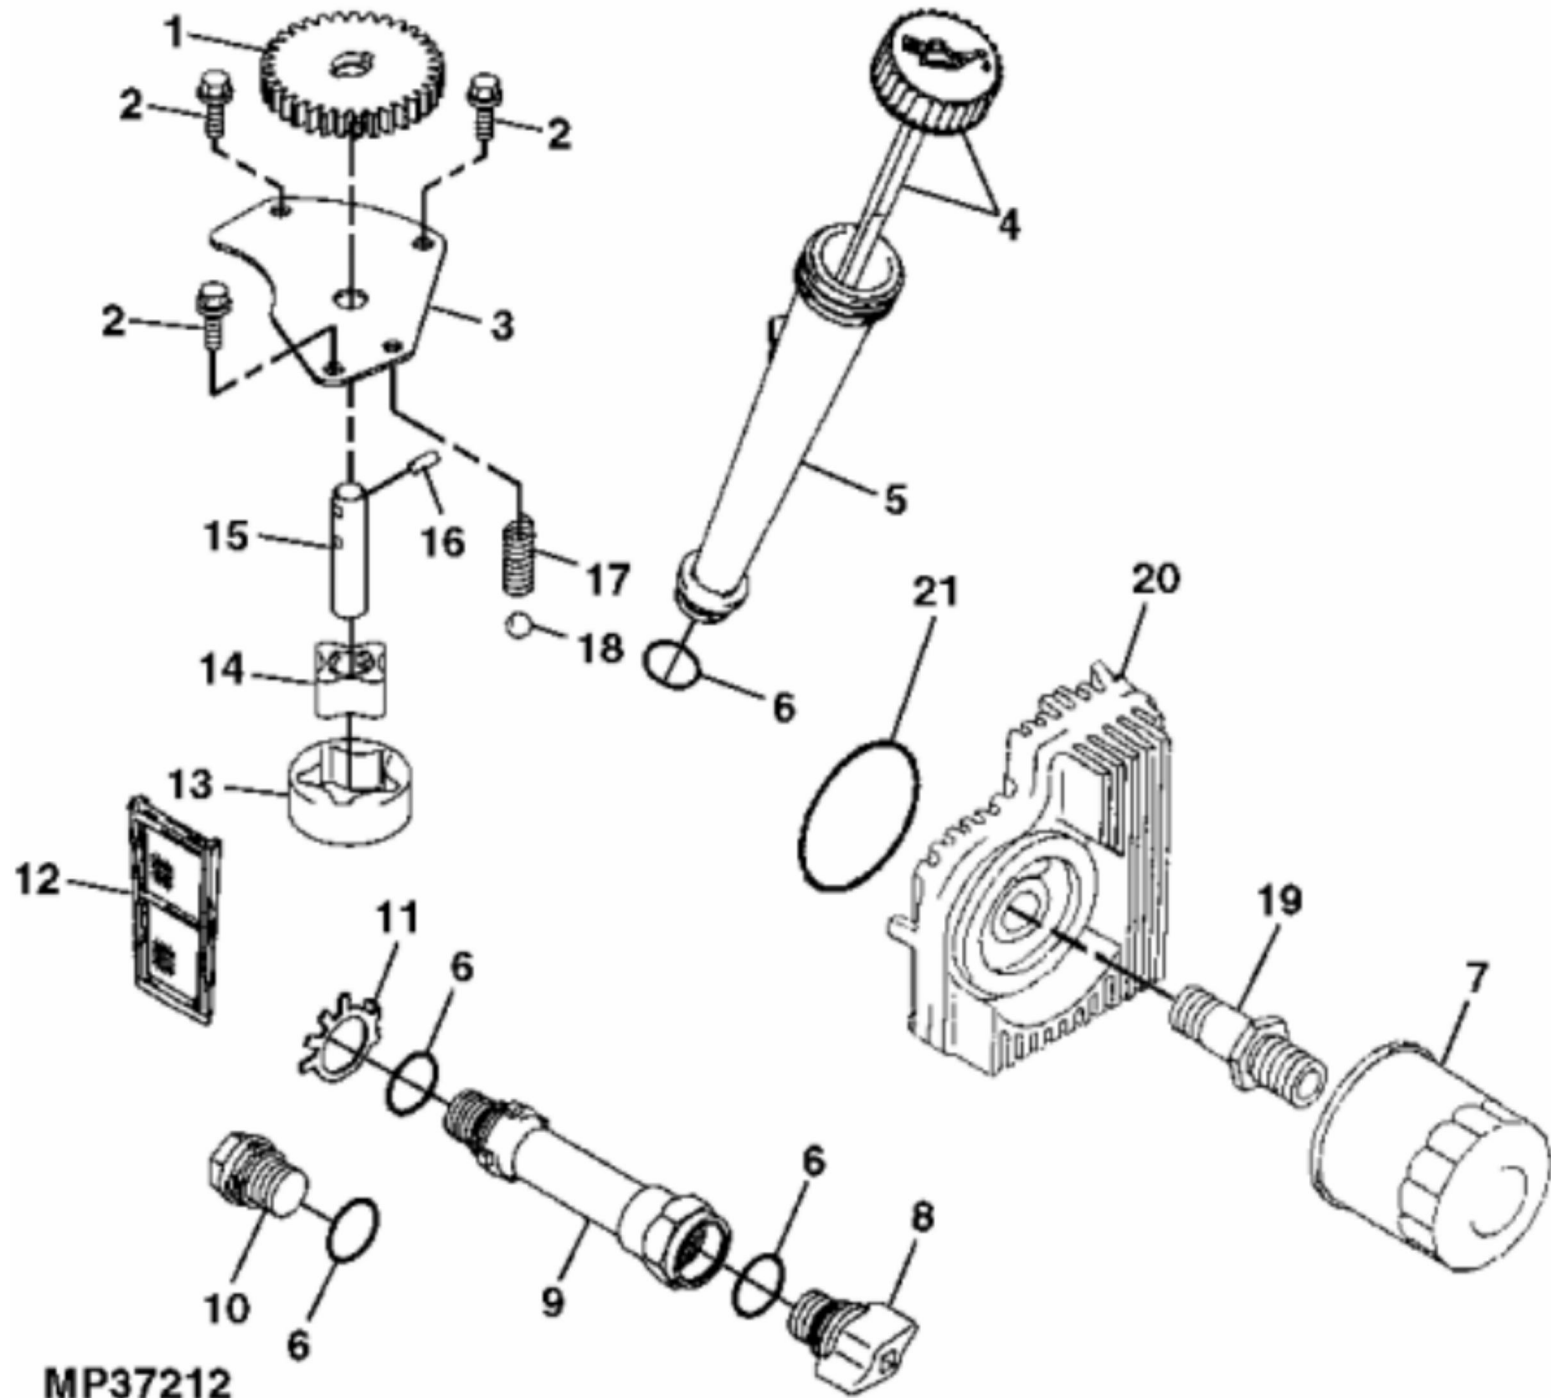

<https://www.ebooklibonline.com>

Hello dear friend!

Thank you very much for reading.

Enter the link into your browser.

The full manual is available for immediate download.

<https://www.ebooklibonline.com>

KEY	PART NO.	PART NAME	QTY	REMARKS
25	M140229	VALVE	1	
26	GC00331	SCREW	4	9.525 X 29.580 mm, NLA; ORDER GX24210; ENGINE MOUNTING
26	GX24210	SCREW	4	
27	21M7244	SCREW	1	M4 X 8
..	AM134887	GASOLINE ENGINE	1	(MARKED FH721V-AS34) (SUB MIA11834) (ALSO ORDER AM136579)
..	MIA10834	GASOLINE ENGINE	1	(MARKED FH721V-BS34) (SUB MIA11834)
..	MIA11077	GASOLINE ENGINE	1	(MARKED FH721V-CS34) (SUB MIA11834)
..	MIA11834	GASOLINE ENGINE	1	(MARKED FH721V-DS34)
..	MIA10964	SHORT BLOCK ASSEMBLY	1	(USE WITH MIA10834 OR AM134887)
..	MIA10928	SHORT BLOCK ASSEMBLY	1	USE WITH MIA11834

KEY	PART NO.	PART NAME	QTY	REMARKS	
1	AM128738	PISTON RING KIT	2	STD	
1	AM132069	PISTON RING KIT	AR	.50 MM (.020") OS	
2	M138398	SNAP RING	4	(SUB FOR M140233)	
3	M138397	PISTON PIN	2		
4	M143319	PISTON	2	STD	
4	M146875	PISTON	AR	.50 MM (.020") OS	
5	MIA10804	CONNECTING ROD	2	(SUB FOR AM132025)	
6	M146763	BOLT	2		
7	AM133931	CRANKSHAFT	1		

Thank you so much for reading

KEY	PART NO.	PART NAME	QTY	REMARKS
1	M146877	GUIDE	2	PUSH ROD
2	M146879	PUSH ROD	4	
3	M138403	TAPPET	4	
4	M147596	EXHAUST VALVE	2	
5	M140241	SPRING	4	
6	M138401	RETAINER	4	
7	M146881	BOLT	4	
8	M118845	RETAINER	4	(2 HALVES EACH)
9	M146876	ROCKER ARM	4	
10	M92891	NUT	4	
11	M138410	SCREW	4	
12	M140234	INTAKE VALVE	2	
13	MIA10793	CAMSHAFT	1	
14	M138413	EXTENSION SPRING	1	
15	M140240	PLATE	1	
16	M140238	GUIDE	1	
17	MIU10971	BALL	6	(SUB FOR M138412)
18	M138411	SNAP RING	2	NLA; ORDER MIU14000
18	MIU14000	SNAP RING	2	
19	M146880	PLATE	1	
20	MIU10708	SLEEVE	1	NLA; ORDER MIU13044
20	MIU13044	SLEEVE	1	
21	M146882	WASHER	1	
22	MIU11231	WASHER	1	