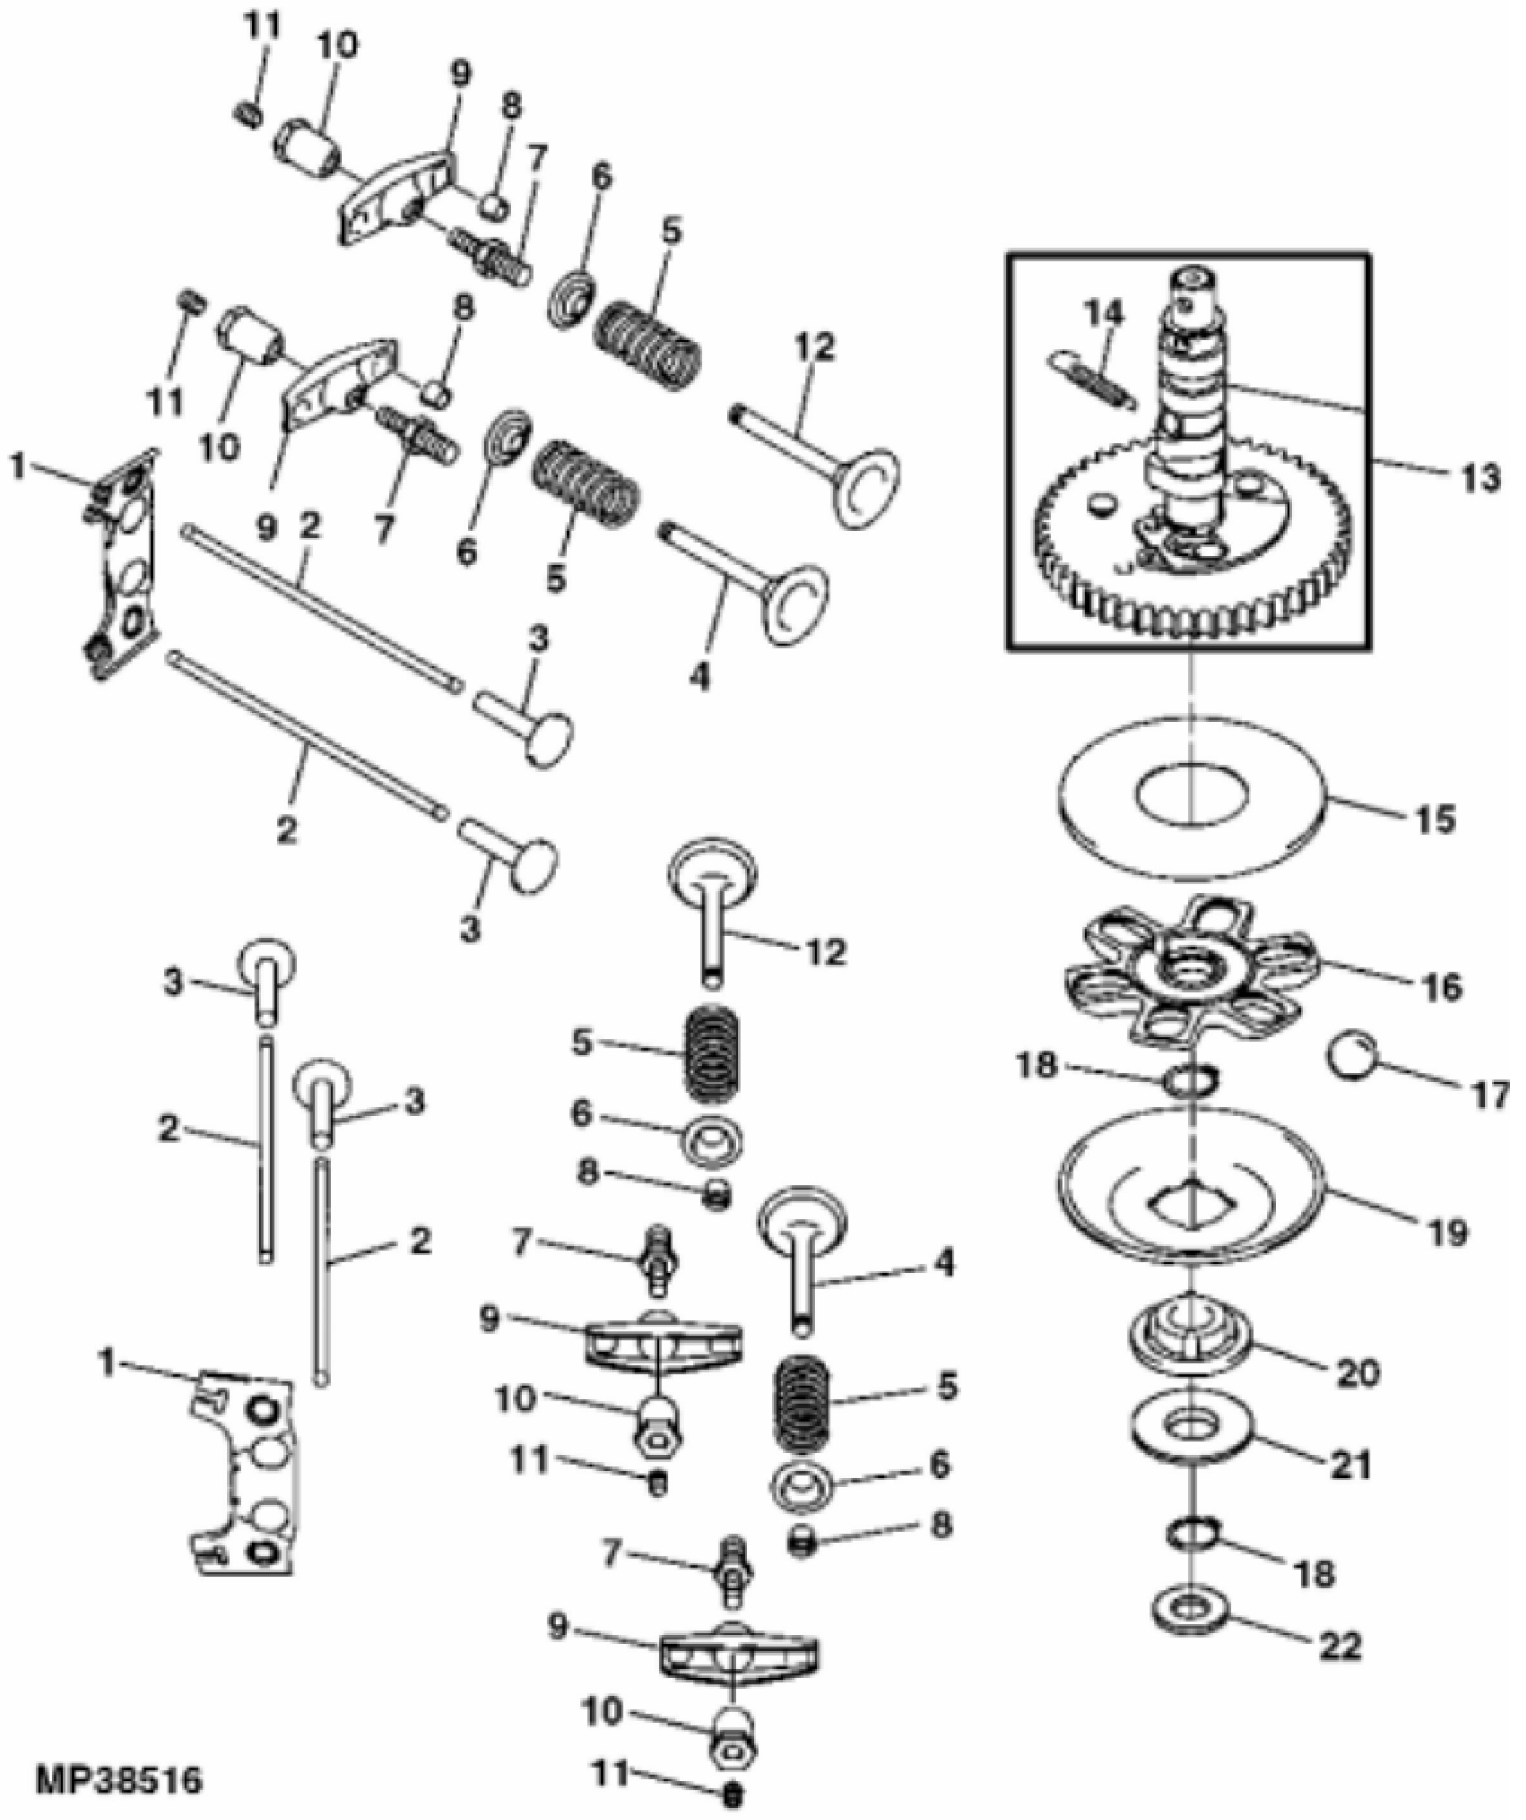

<https://www.ebooklibonline.com>

Hello dear friend!

Thank you very much for reading.

Enter the link into your browser.

The full manual is available for immediate download.

<https://www.ebooklibonline.com>

KEY	PART NO.	PART NAME	QTY	REMARKS
25	M140229	VALVE	1	
26	GC00331	SCREW	4	9.525 X 29.580 mm, NLA; ORDER GX24210; ENGINE MOUNTING
26	GX24210	SCREW	4	
27	21M7244	SCREW	1	M4 X 8
..	AM134887	GASOLINE ENGINE	1	(MARKED FH721V-AS34) (SUB MIA11834) (ALSO ORDER AM136579)
..	MIA10834	GASOLINE ENGINE	1	(MARKED FH721V-BS34) (SUB MIA11834)
..	MIA11077	GASOLINE ENGINE	1	(MARKED FH721V-CS34) (SUB MIA11834)
..	MIA11834	GASOLINE ENGINE	1	(MARKED FH721V-DS34)
..	MIA10964	SHORT BLOCK ASSEMBLY	1	(USE WITH MIA10834 OR AM134887)
..	MIA10928	SHORT BLOCK ASSEMBLY	1	USE WITH MIA11834

KEY	PART NO.	PART NAME	QTY	REMARKS	
1	AM128738	PISTON RING KIT	2	STD	
1	AM132069	PISTON RING KIT	AR	.50 MM (.020") OS	
2	M138398	SNAP RING	4	(SUB FOR M140233)	
3	M138397	PISTON PIN	2		
4	M143319	PISTON	2	STD	
4	M146875	PISTON	AR	.50 MM (.020") OS	
5	MIA10804	CONNECTING ROD	2	(SUB FOR AM132025)	
6	M146763	BOLT	2		
7	AM133931	CRANKSHAFT	1		

Thank you so much for reading

KEY	PART NO.	PART NAME	QTY	REMARKS
1	M146877	GUIDE	2	PUSH ROD
2	M146879	PUSH ROD	4	
3	M138403	TAPPET	4	
4	M147596	EXHAUST VALVE	2	
5	M140241	SPRING	4	
6	M138401	RETAINER	4	
7	M146881	BOLT	4	
8	M118845	RETAINER	4	(2 HALVES EACH)
9	M146876	ROCKER ARM	4	
10	M92891	NUT	4	
11	M138410	SCREW	4	
12	M140234	INTAKE VALVE	2	
13	MIA10793	CAMSHAFT	1	
14	M138413	EXTENSION SPRING	1	
15	M140240	PLATE	1	
16	M140238	GUIDE	1	
17	MIU10971	BALL	6	(SUB FOR M138412)
18	M138411	SNAP RING	2	NLA; ORDER MIU14000
18	MIU14000	SNAP RING	2	
19	M146880	PLATE	1	
20	MIU10708	SLEEVE	1	NLA; ORDER MIU13044
20	MIU13044	SLEEVE	1	
21	M146882	WASHER	1	
22	MIU11231	WASHER	1	