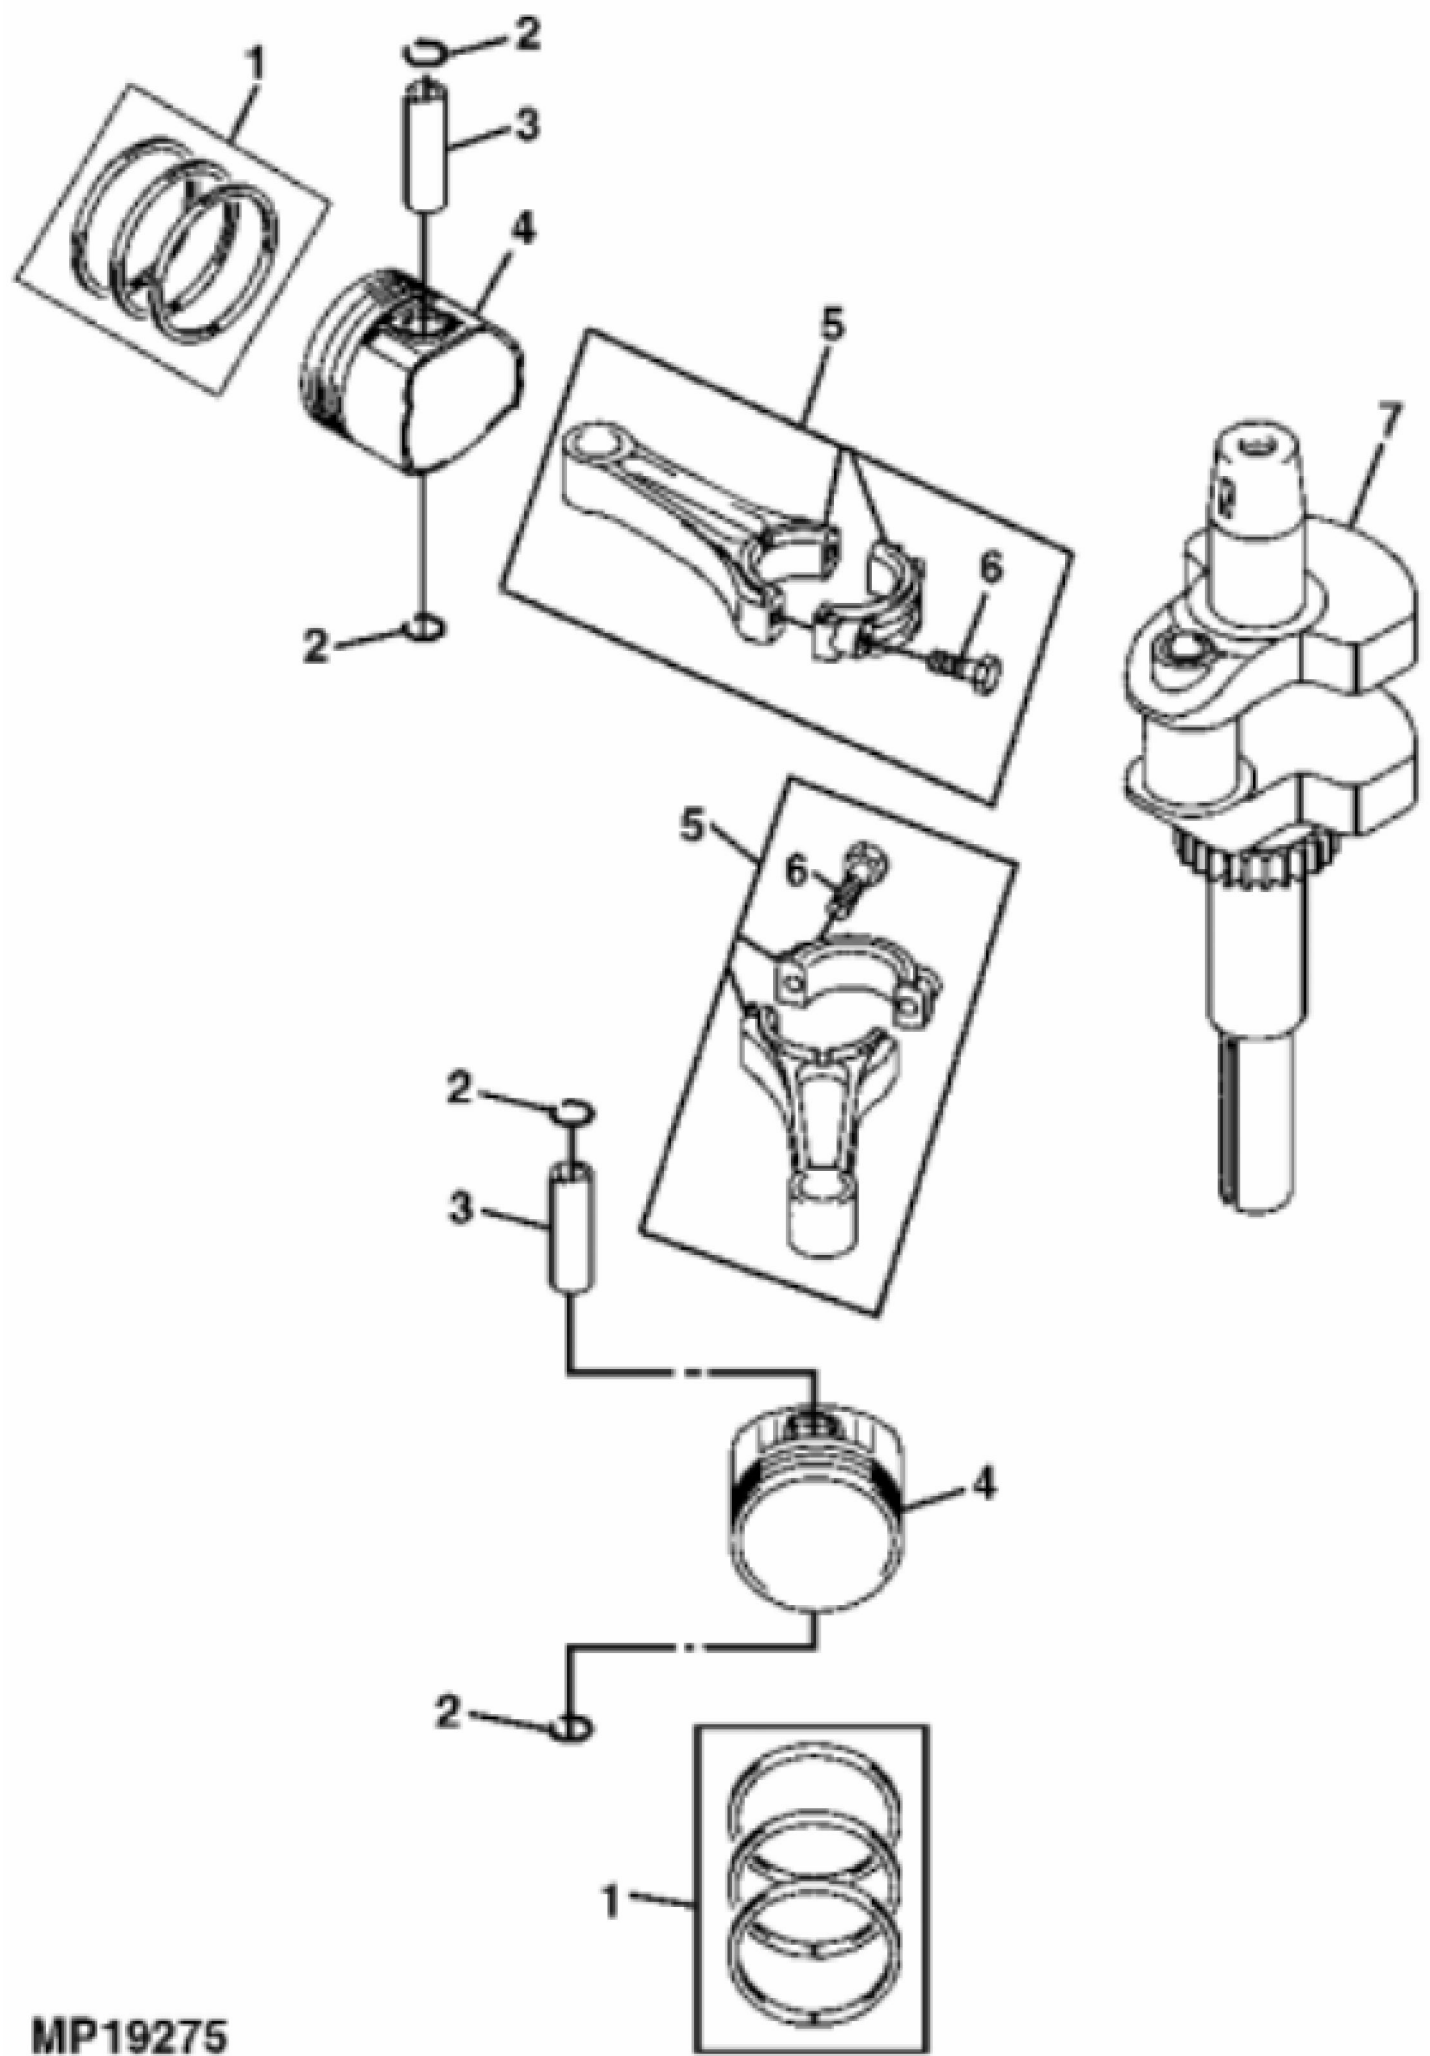

<https://www.ebooklibonline.com>

Hello dear friend!

Thank you very much for reading.

Enter the link into your browser.

The full manual is available for immediate download.

<https://www.ebooklibonline.com>

KEY	PART NO.	PART NAME	QTY	REMARKS
25	M140229	VALVE	1	
26	GC00331	SCREW	4	9.525 X 29.580 mm, NLA; ORDER GX24210; ENGINE MOUNTING
26	GX24210	SCREW	4	
27	21M7244	SCREW	1	M4 X 8
..	AM134887	GASOLINE ENGINE	1	(MARKED FH721V-AS34) (SUB MIA11834) (ALSO ORDER AM136579)
..	MIA10834	GASOLINE ENGINE	1	(MARKED FH721V-BS34) (SUB MIA11834)
..	MIA11077	GASOLINE ENGINE	1	(MARKED FH721V-CS34) (SUB MIA11834)
..	MIA11834	GASOLINE ENGINE	1	(MARKED FH721V-DS34)
..	MIA10964	SHORT BLOCK ASSEMBLY	1	(USE WITH MIA10834 OR AM134887)
..	MIA10928	SHORT BLOCK ASSEMBLY	1	USE WITH MIA11834

KEY	PART NO.	PART NAME	QTY	REMARKS	
1	AM128738	PISTON RING KIT	2	STD	
1	AM132069	PISTON RING KIT	AR	.50 MM (.020") OS	
2	M138398	SNAP RING	4	(SUB FOR M140233)	
3	M138397	PISTON PIN	2		
4	M143319	PISTON	2	STD	
4	M146875	PISTON	AR	.50 MM (.020") OS	
5	MIA10804	CONNECTING ROD	2	(SUB FOR AM132025)	
6	M146763	BOLT	2		
7	AM133931	CRANKSHAFT	1		

Thank you so much for reading

KEY	PART NO.	PART NAME	QTY	REMARKS
1	M146877	GUIDE	2	PUSH ROD
2	M146879	PUSH ROD	4	
3	M138403	TAPPET	4	
4	M147596	EXHAUST VALVE	2	
5	M140241	SPRING	4	
6	M138401	RETAINER	4	
7	M146881	BOLT	4	
8	M118845	RETAINER	4	(2 HALVES EACH)
9	M146876	ROCKER ARM	4	
10	M92891	NUT	4	
11	M138410	SCREW	4	
12	M140234	INTAKE VALVE	2	
13	MIA10793	CAMSHAFT	1	
14	M138413	EXTENSION SPRING	1	
15	M140240	PLATE	1	
16	M140238	GUIDE	1	
17	MIU10971	BALL	6	(SUB FOR M138412)
18	M138411	SNAP RING	2	NLA; ORDER MIU14000
18	MIU14000	SNAP RING	2	
19	M146880	PLATE	1	
20	MIU10708	SLEEVE	1	NLA; ORDER MIU13044
20	MIU13044	SLEEVE	1	
21	M146882	WASHER	1	
22	MIU11231	WASHER	1	