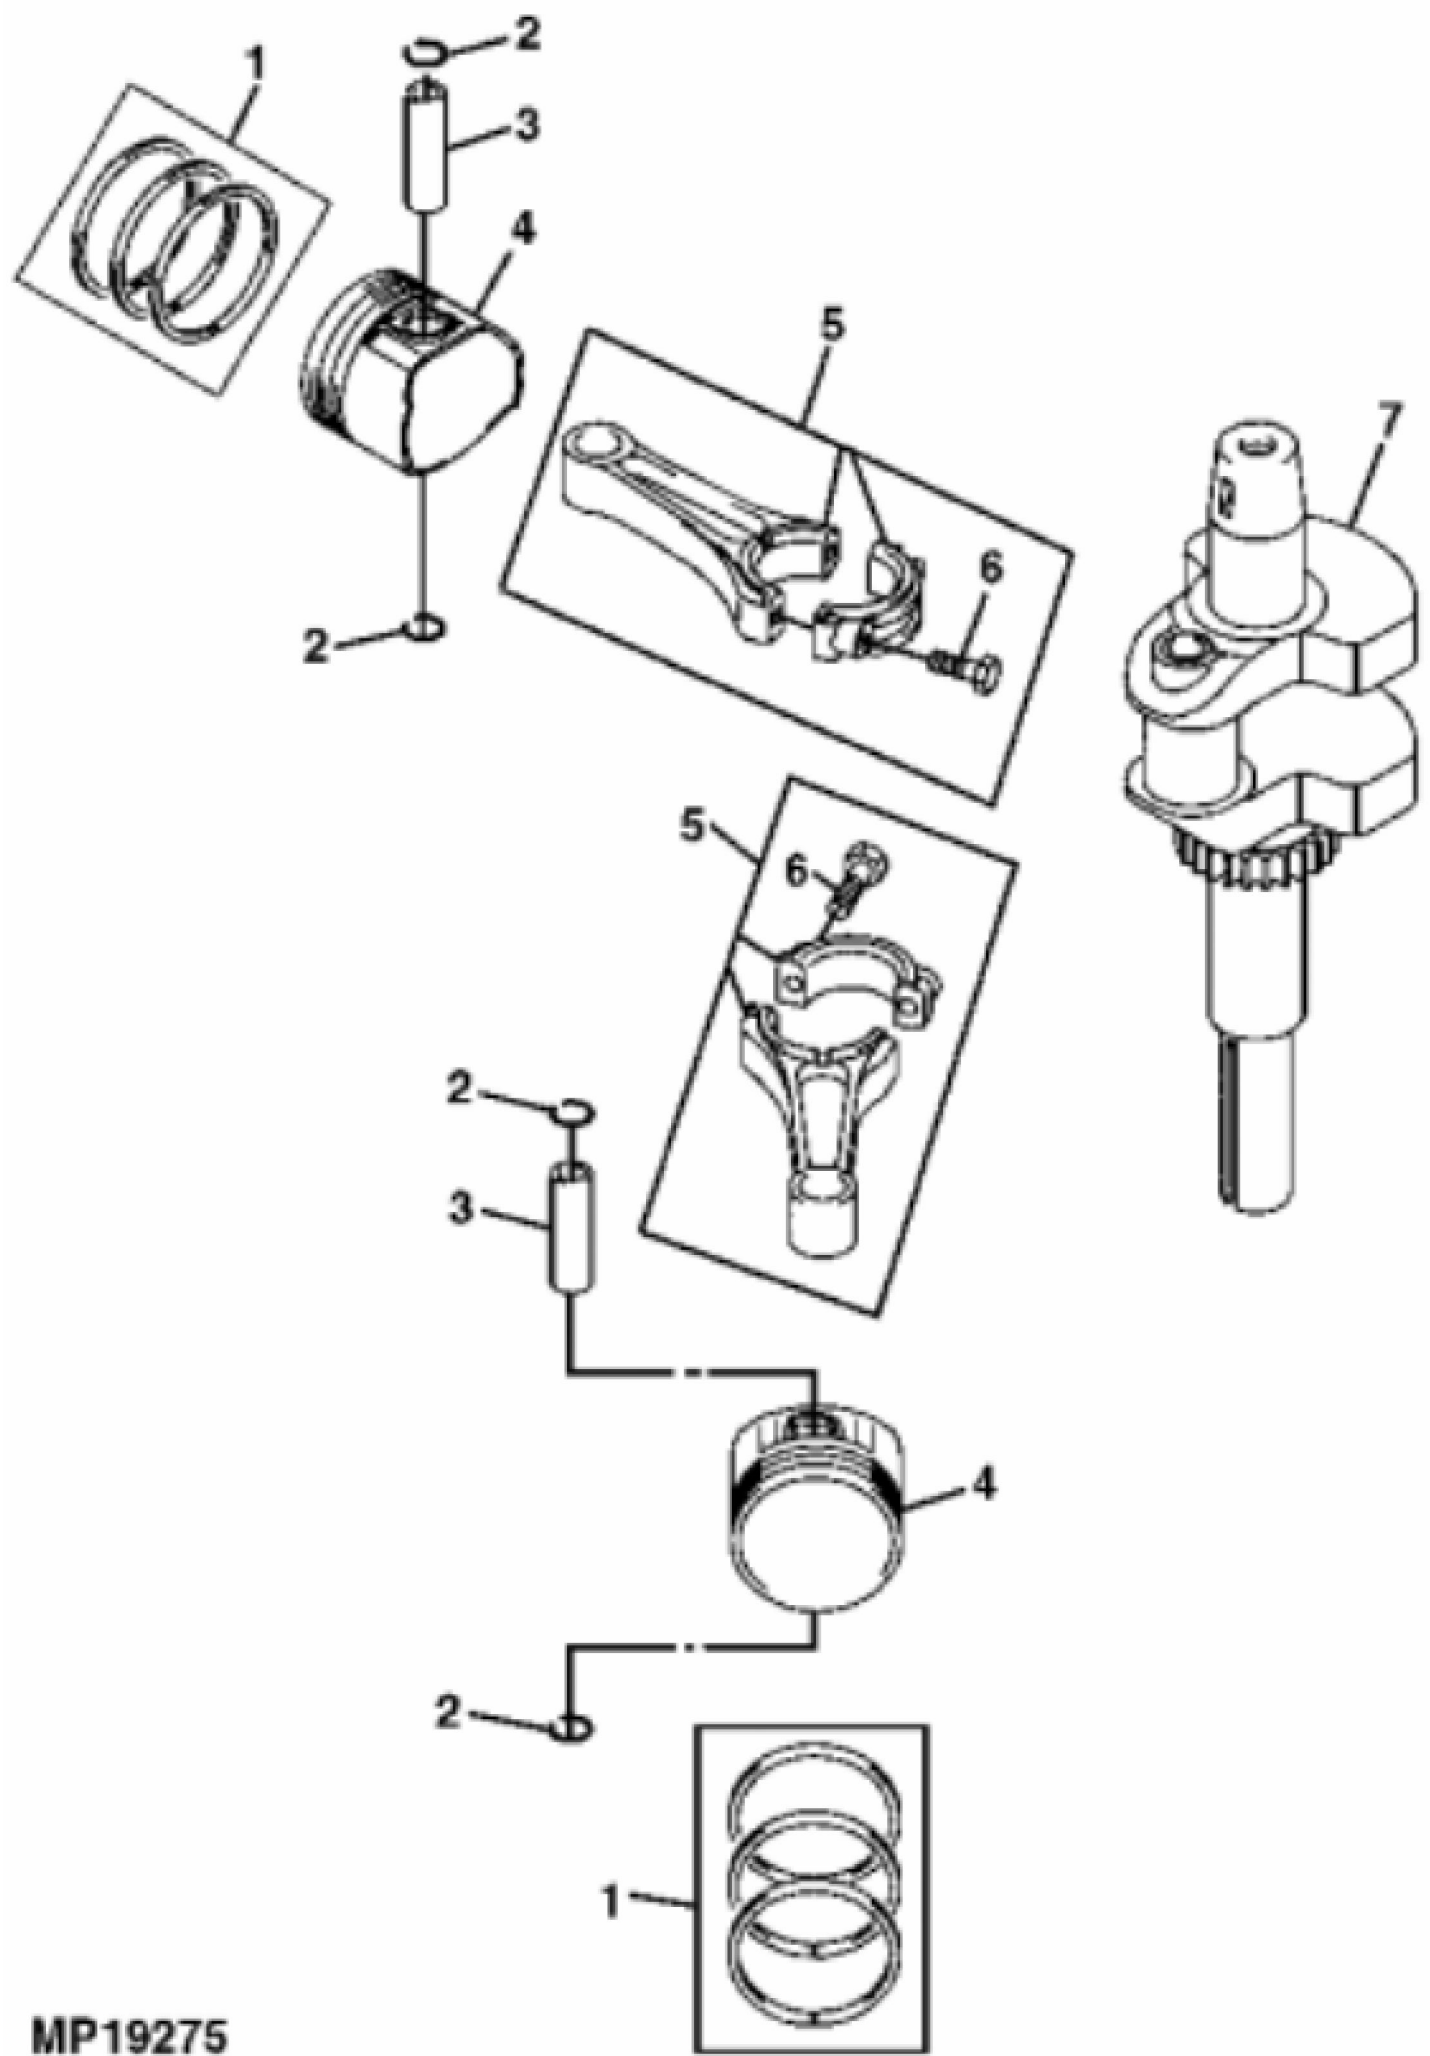

MP19275

MM14830 >ST564353 - PISTON AND CRANKSHAFT

KEY	PART NO.	PART NAME	QTY	REMARKS	
1	AM128738	PISTON RING KIT	2	STD	
1	AM132069	PISTON RING KIT	AR	.50 MM (.020") OS	
2	M138398	SNAP RING	4		
3	M138397	PISTON PIN	2		
4	M143319	PISTON	2	STD	
4	M146875	PISTON	AR	.50 MM (.020") OS	
5	MIA10804	CONNECTING ROD	2		
6	M146763	BOLT	2		
7	AM133931	CRANKSHAFT	1		

Thank you so much for reading

MM14830 >ST564354 - CAMSHAFT AND VALVES

KEY	PART NO.	PART NAME	QTY	REMARKS
1	M146877	GUIDE	2	PUSH ROD
2	M146879	PUSH ROD	4	
3	M138403	TAPPET	4	
4	M147596	EXHAUST VALVE	2	
5	M140241	SPRING	4	
6	M138401	RETAINER	4	
7	M146881	BOLT	4	
8	M118845	RETAINER	4	(2 HALVES EACH)
9	M146876	ROCKER ARM	4	
10	M92891	NUT	4	
11	M138410	SCREW	4	
12	M140234	INTAKE VALVE	2	
13	MIA10793	CAMSHAFT	1	
14	M138413	EXTENSION SPRING	1	
15	M140240	PLATE	1	
16	M140238	GUIDE	1	
17	MIU10971	BALL BEARING	6	
18	M138411	SNAP RING	2	NLA; ORDER MIU14000
18	MIU14000	SNAP RING	2	
19	M146880	PLATE	1	
20	MIU10708	SLEEVE	1	NLA; ORDER MIU13044
20	MIU13044	SLEEVE	1	
21	M146882	WASHER	1	
22	MIU11231	WASHER	1	