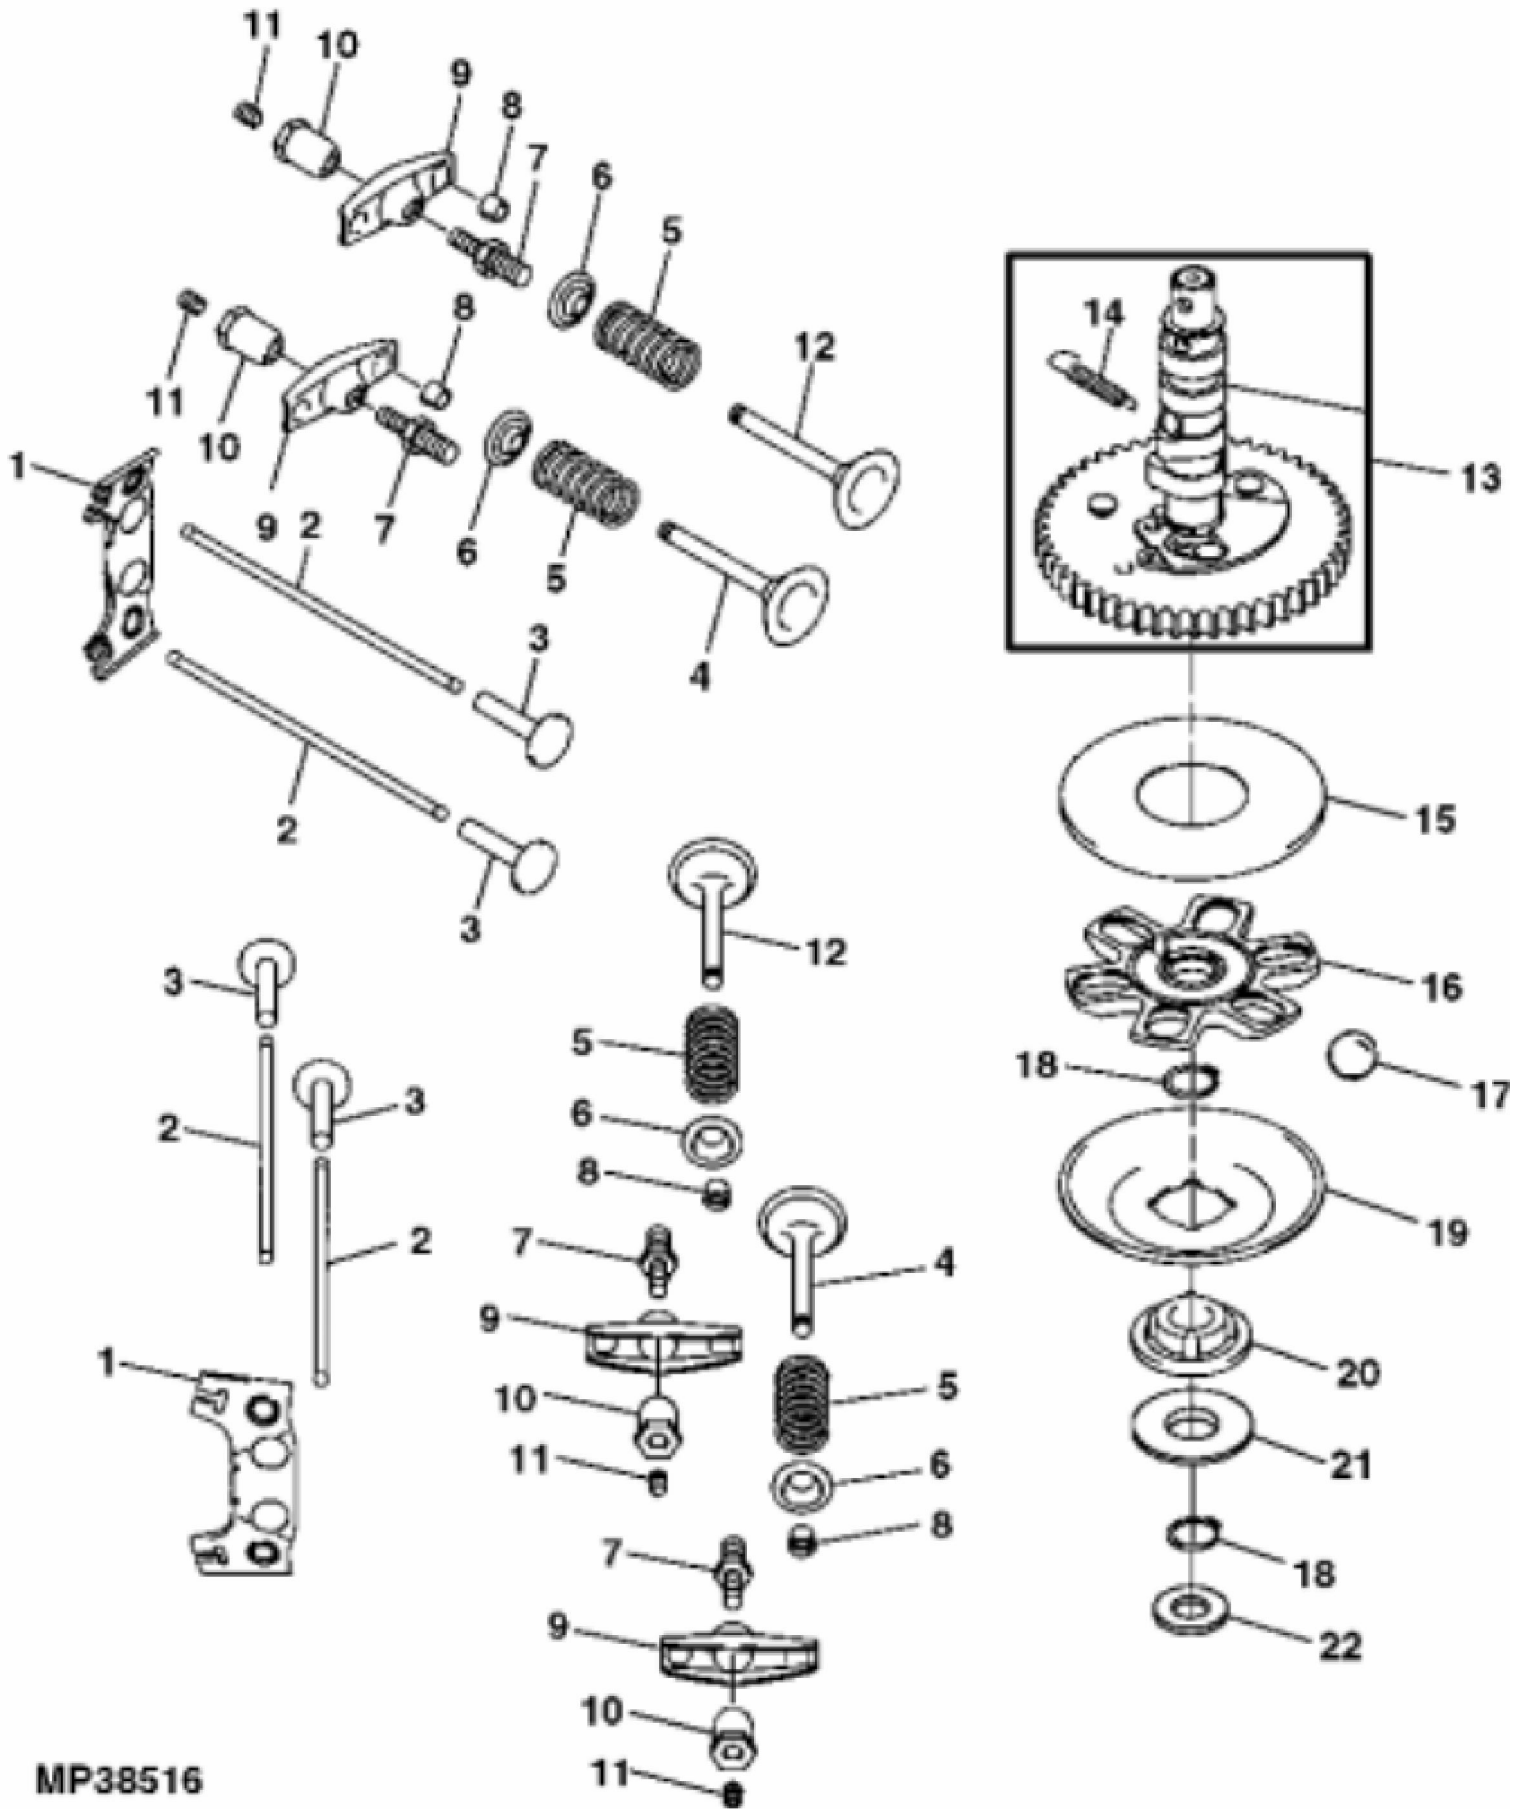

<https://www.ebooklibonline.com>

MM14830 >ST564352 - CYLINDER HEAD AND CRANKCASE

KEY	PART NO.	PART NAME	QTY	REMARKS
1	MIA10920	CRANKCASE	1	
2	21M7244	SCREW	1	M4 X 8
3	MIU11731	GASKET	1	
4	MIU11732	COVER	1	
5	19M7775	SCREW	4	M6 X 16
6	M150948	SEAL	1	
7	MIU11322	BOLT	2	
8	M138389	SEAL	4	
9	19M7320	CAP SCREW	4	M6 X 40
10	M140218	CASE	2	Rocker
11	M140221	GASKET	2	Rocker Case
12	19M8319	SCREW	18	M8 X 50
13	MIA10402	CYLINDER HEAD	1	NO.1
14	M138388	PIN	6	
15	M147908	ENGINE CYLINDER HEAD GASKET	2	
16	M138395	STUD	4	NLA; ORDER MIU11736
16	MIU11736	BOLT	4	NLA; ORDER MIU12726
16	MIU12726	STUD	4	
17	M140220	GASKET	1	Crankcase Cover
18	AM135296	CYLINDER HEAD	1	NO.2
19	M147270	PLUG	1	NLA; ORDER MIU14001
19	MIU14001	PLUG	1	
20	M140231	SNAP RING	2	
21	M149282	SEAL	1	
22	M138392	SEAL	1	NLA; ORDER M151774
22	M151774	SEAL	1	
23	MIU11292	COVER	1	Crankcase
24	M140223	PLATE	1	
25	M140229	VALVE	1	
26	GX24210	SCREW	4	9.525 X 29.580 mm, Engine Mounting
..	MIA11393	COVER KIT	1	INCLUDES MIU11732, MIU11731, (4) 19M7775

MP19275

MM14830 >ST564353 - PISTON AND CRANKSHAFT

KEY	PART NO.	PART NAME	QTY	REMARKS	
1	AM128738	PISTON RING KIT	2	STD	
1	AM132069	PISTON RING KIT	AR	.50 MM (.020") OS	
2	M138398	SNAP RING	4		
3	M138397	PISTON PIN	2		
4	M143319	PISTON	2	STD	
4	M146875	PISTON	AR	.50 MM (.020") OS	
5	MIA10804	CONNECTING ROD	2		
6	M146763	BOLT	2		
7	AM133931	CRANKSHAFT	1		