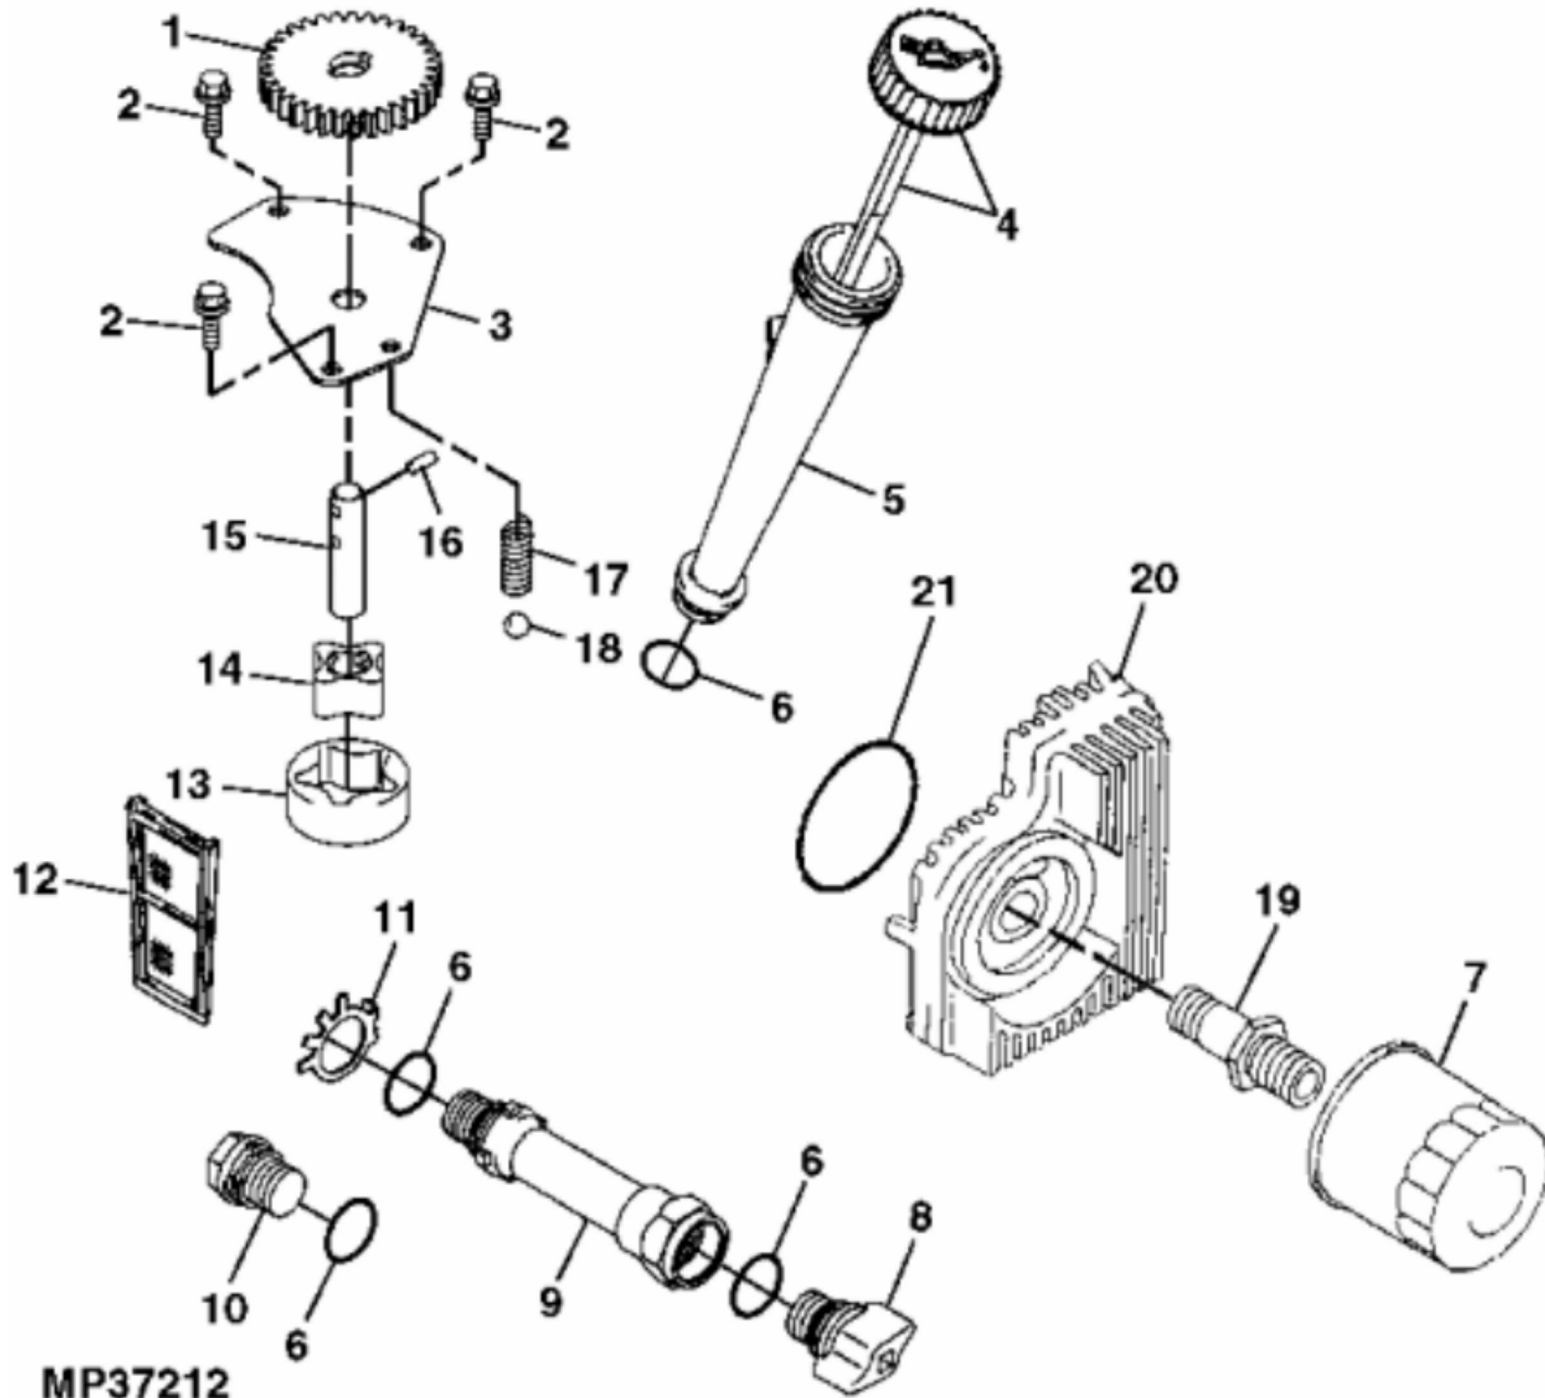

MP19275

MM14830 >ST564353 - PISTON AND CRANKSHAFT

KEY	PART NO.	PART NAME	QTY	REMARKS	
1	AM128738	PISTON RING KIT	2	STD	
1	AM132069	PISTON RING KIT	AR	.50 MM (.020") OS	
2	M138398	SNAP RING	4		
3	M138397	PISTON PIN	2		
4	M143319	PISTON	2	STD	
4	M146875	PISTON	AR	.50 MM (.020") OS	
5	MIA10804	CONNECTING ROD	2		
6	M146763	BOLT	2		
7	AM133931	CRANKSHAFT	1		

Thank you so much for reading

MM14830 >ST564354 - CAMSHAFT AND VALVES

KEY	PART NO.	PART NAME	QTY	REMARKS
1	M146877	GUIDE	2	PUSH ROD
2	M146879	PUSH ROD	4	
3	M138403	TAPPET	4	
4	M147596	EXHAUST VALVE	2	
5	M140241	SPRING	4	
6	M138401	RETAINER	4	
7	M146881	BOLT	4	
8	M118845	RETAINER	4	(2 HALVES EACH)
9	M146876	ROCKER ARM	4	
10	M92891	NUT	4	
11	M138410	SCREW	4	
12	M140234	INTAKE VALVE	2	
13	MIA10793	CAMSHAFT	1	
14	M138413	EXTENSION SPRING	1	
15	M140240	PLATE	1	
16	M140238	GUIDE	1	
17	MIU10971	BALL BEARING	6	
18	M138411	SNAP RING	2	NLA; ORDER MIU14000
18	MIU14000	SNAP RING	2	
19	M146880	PLATE	1	
20	MIU10708	SLEEVE	1	NLA; ORDER MIU13044
20	MIU13044	SLEEVE	1	
21	M146882	WASHER	1	
22	MIU11231	WASHER	1	