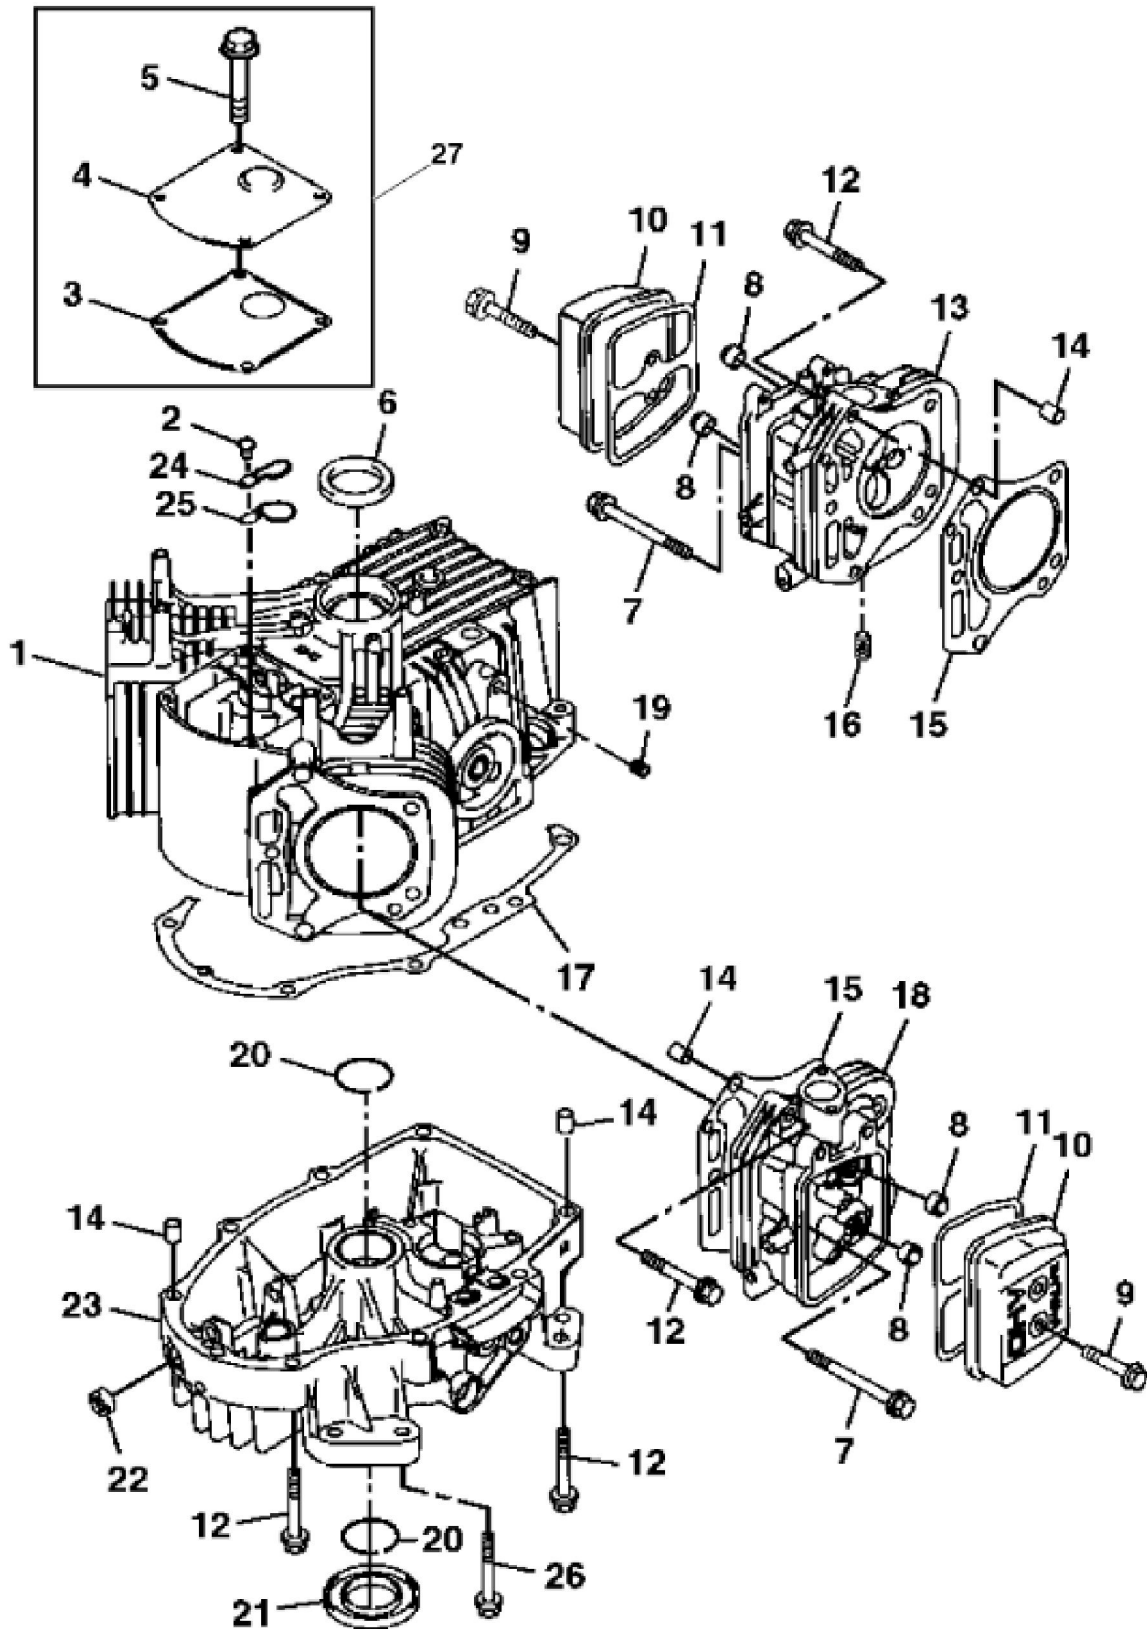

<https://www.ebooklibonline.com>

MM14830 >ST564352 - CYLINDER HEAD AND CRANKCASE

KEY	PART NO.	PART NAME	QTY	REMARKS
1	MIA10920	CRANKCASE	1	
2	21M7244	SCREW	1	M4 X 8
3	MIU11731	GASKET	1	
4	MIU11732	COVER	1	
5	19M7775	SCREW	4	M6 X 16
6	M150948	SEAL	1	
7	MIU11322	BOLT	2	
8	M138389	SEAL	4	
9	19M7320	CAP SCREW	4	M6 X 40
10	M140218	CASE	2	Rocker
11	M140221	GASKET	2	Rocker Case
12	19M8319	SCREW	18	M8 X 50
13	MIA10402	CYLINDER HEAD	1	NO.1
14	M138388	PIN	6	
15	M147908	ENGINE CYLINDER HEAD GASKET	2	
16	M138395	STUD	4	NLA; ORDER MIU11736
16	MIU11736	BOLT	4	NLA; ORDER MIU12726
16	MIU12726	STUD	4	
17	M140220	GASKET	1	Crankcase Cover
18	AM135296	CYLINDER HEAD	1	NO.2
19	M147270	PLUG	1	NLA; ORDER MIU14001
19	MIU14001	PLUG	1	
20	M140231	SNAP RING	2	
21	M149282	SEAL	1	
22	M138392	SEAL	1	NLA; ORDER M151774
22	M151774	SEAL	1	
23	MIU11292	COVER	1	Crankcase
24	M140223	PLATE	1	
25	M140229	VALVE	1	
26	GX24210	SCREW	4	9.525 X 29.580 mm, Engine Mounting
..	MIA11393	COVER KIT	1	INCLUDES MIU11732, MIU11731, (4) 19M7775

MP19275

MM14830 >ST564353 - PISTON AND CRANKSHAFT

KEY	PART NO.	PART NAME	QTY	REMARKS	
1	AM128738	PISTON RING KIT	2	STD	
1	AM132069	PISTON RING KIT	AR	.50 MM (.020") OS	
2	M138398	SNAP RING	4		
3	M138397	PISTON PIN	2		
4	M143319	PISTON	2	STD	
4	M146875	PISTON	AR	.50 MM (.020") OS	
5	MIA10804	CONNECTING ROD	2		
6	M146763	BOLT	2		
7	AM133931	CRANKSHAFT	1		