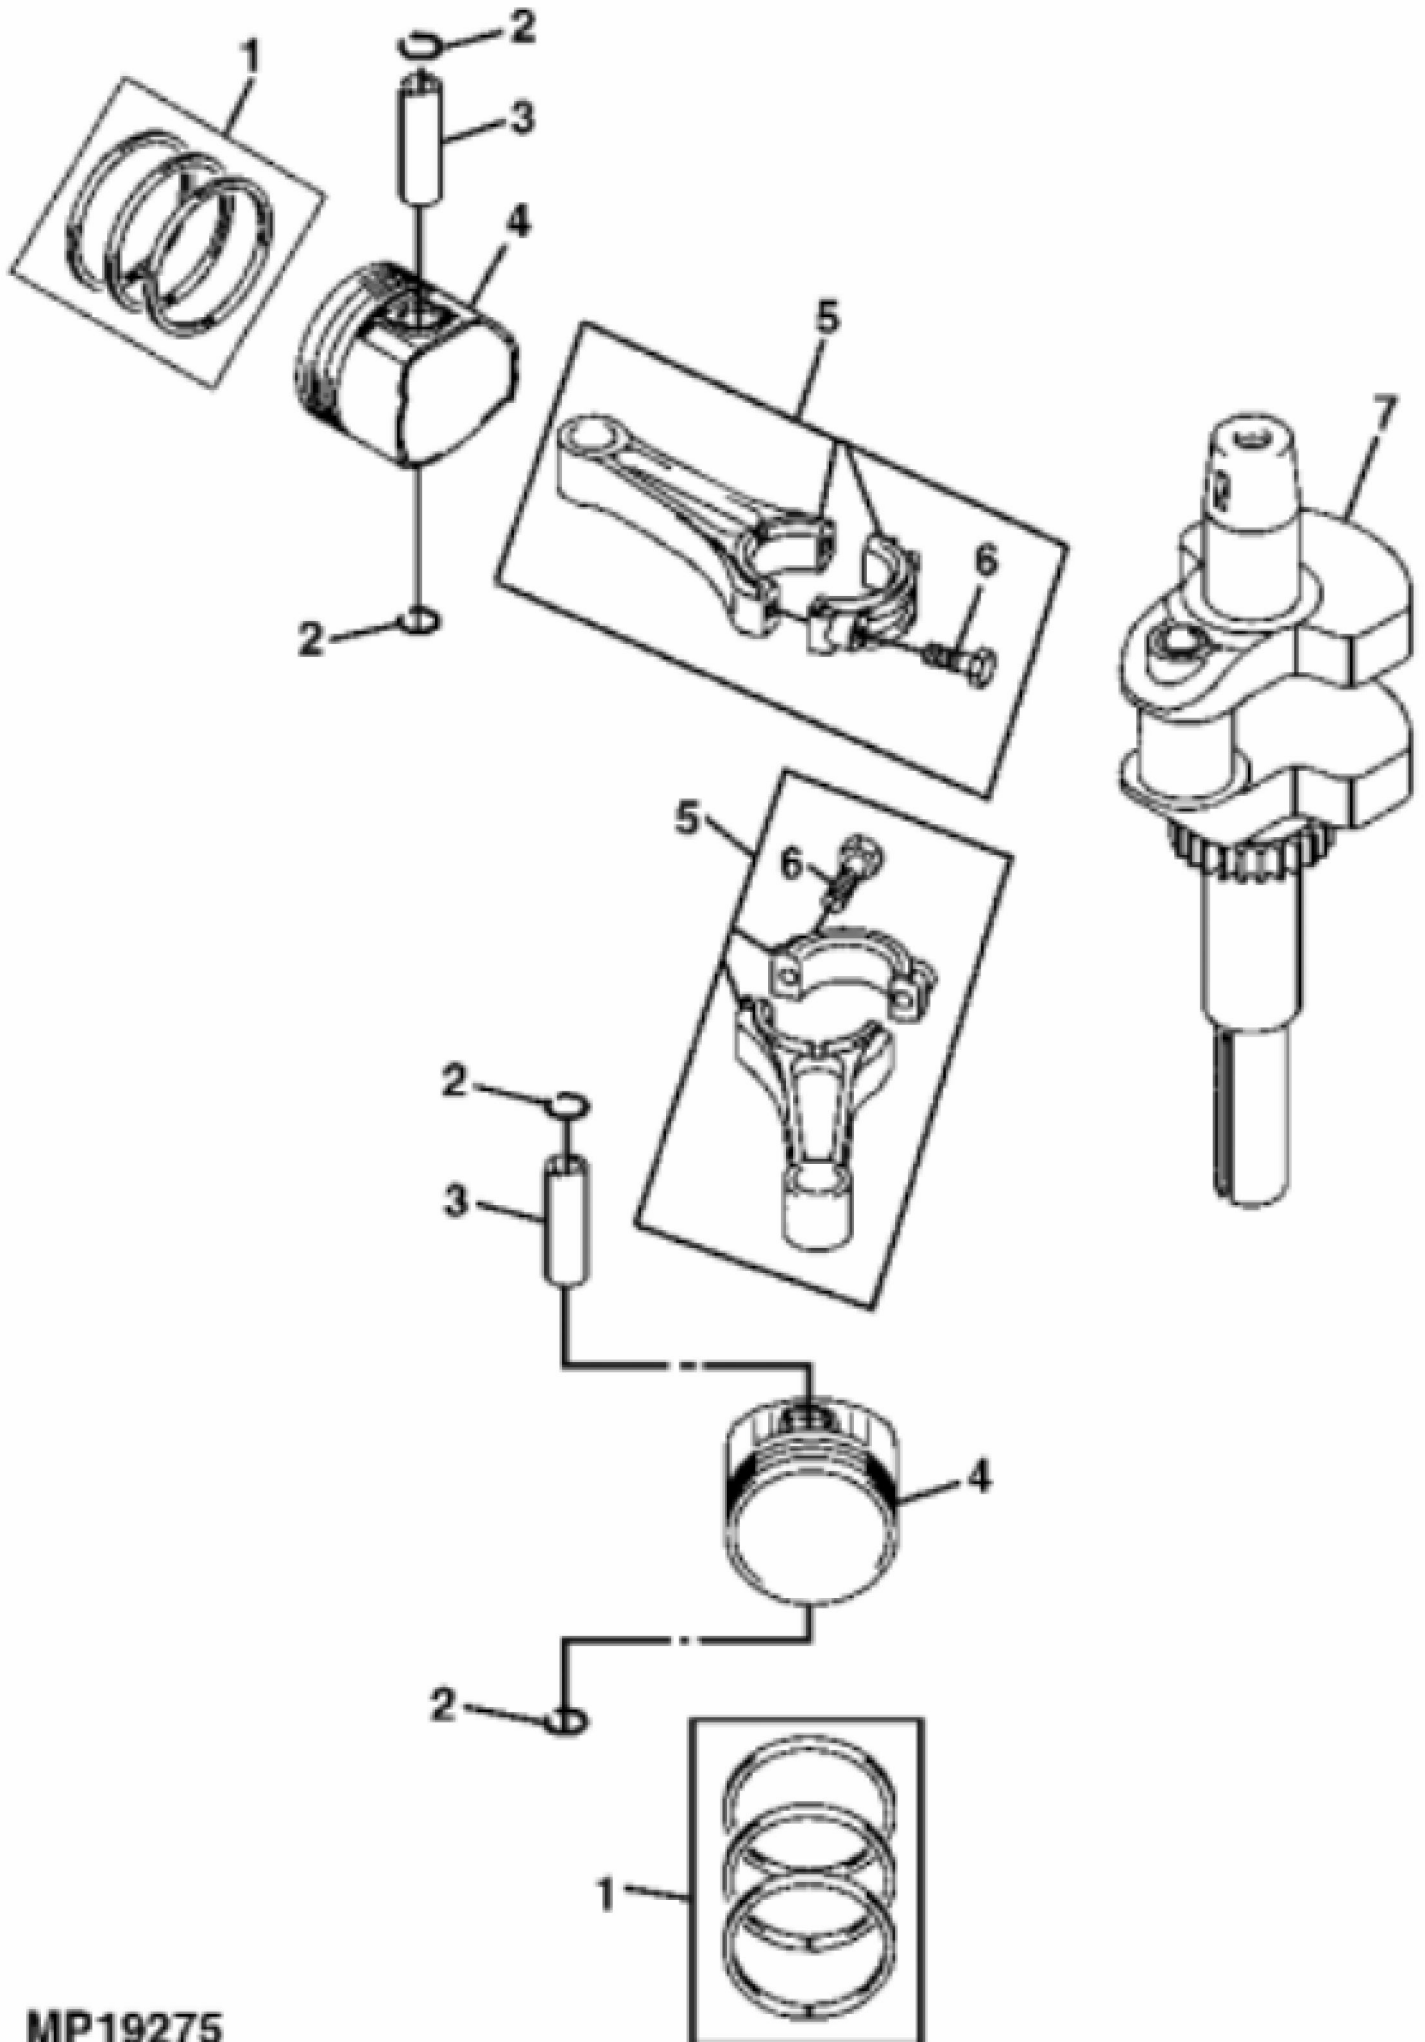

<https://www.ebooklibonline.com>

Hello dear friend!

Thank you very much for reading.

Enter the link into your browser.

The full manual is available for immediate download.

<https://www.ebooklibonline.com>

KEY	PART NO.	PART NAME	QTY	REMARKS
25	M140229	VALVE	1	
26	GC00331	SCREW	4	9.525 X 29.580 mm, NLA; ORDER GX24210; ENGINE MOUNTING
26	GX24210	SCREW	4	
27	21M7244	SCREW	1	M4 X 8
..	AM134887	GASOLINE ENGINE	1	(MARKED FH721V-AS34) (SUB MIA11834) (ALSO ORDER AM136579)
..	MIA10834	GASOLINE ENGINE	1	(MARKED FH721V-BS34) (SUB MIA11834)
..	MIA11077	GASOLINE ENGINE	1	(MARKED FH721V-CS34) (SUB MIA11834)
..	MIA11834	GASOLINE ENGINE	1	(MARKED FH721V-DS34)
..	MIA10964	SHORT BLOCK ASSEMBLY	1	(USE WITH MIA10834 OR AM134887)

MP19275

KEY	PART NO.	PART NAME	QTY	REMARKS	
1	AM128738	PISTON RING KIT	2	STD	
1	AM132069	PISTON RING KIT	AR	.50 MM (.020") OS	
2	M138398	SNAP RING	4	(SUB FOR M140233)	
3	M138397	PISTON PIN	2		
4	M143319	PISTON	2	STD	
4	M146875	PISTON	AR	.50 MM (.020") OS	
5	MIA10804	CONNECTING ROD	2	(SUB FOR AM132025)	
6	M146763	BOLT	2		
7	AM133931	CRANKSHAFT	1		

Thank you so much for reading

KEY	PART NO.	PART NAME	QTY	REMARKS
1	M146877	GUIDE	2	PUSH ROD
2	M146879	PUSH ROD	4	
3	M138403	TAPPET	4	
4	M147596	EXHAUST VALVE	2	
5	M140241	SPRING	4	
6	M138401	RETAINER	4	
7	M146881	BOLT	4	
8	M118845	RETAINER	4	(2 HALVES EACH)
9	M146876	ROCKER ARM	4	
10	M92891	NUT	4	
11	M138410	SCREW	4	
12	M140234	INTAKE VALVE	2	
13	MIA10793	CAMSHAFT	1	
14	M138413	EXTENSION SPRING	1	
15	M140240	PLATE	1	
16	M140238	GUIDE	1	
17	MIU10971	BALL	6	(SUB FOR M138412)
18	M138411	SNAP RING	2	NLA; ORDER MIU14000
18	MIU14000	SNAP RING	2	
19	M146880	PLATE	1	
20	MIU10708	SLEEVE	1	NLA; ORDER MIU13044
20	MIU13044	SLEEVE	1	
21	M146882	WASHER	1	
22	MIU11231	WASHER	1	