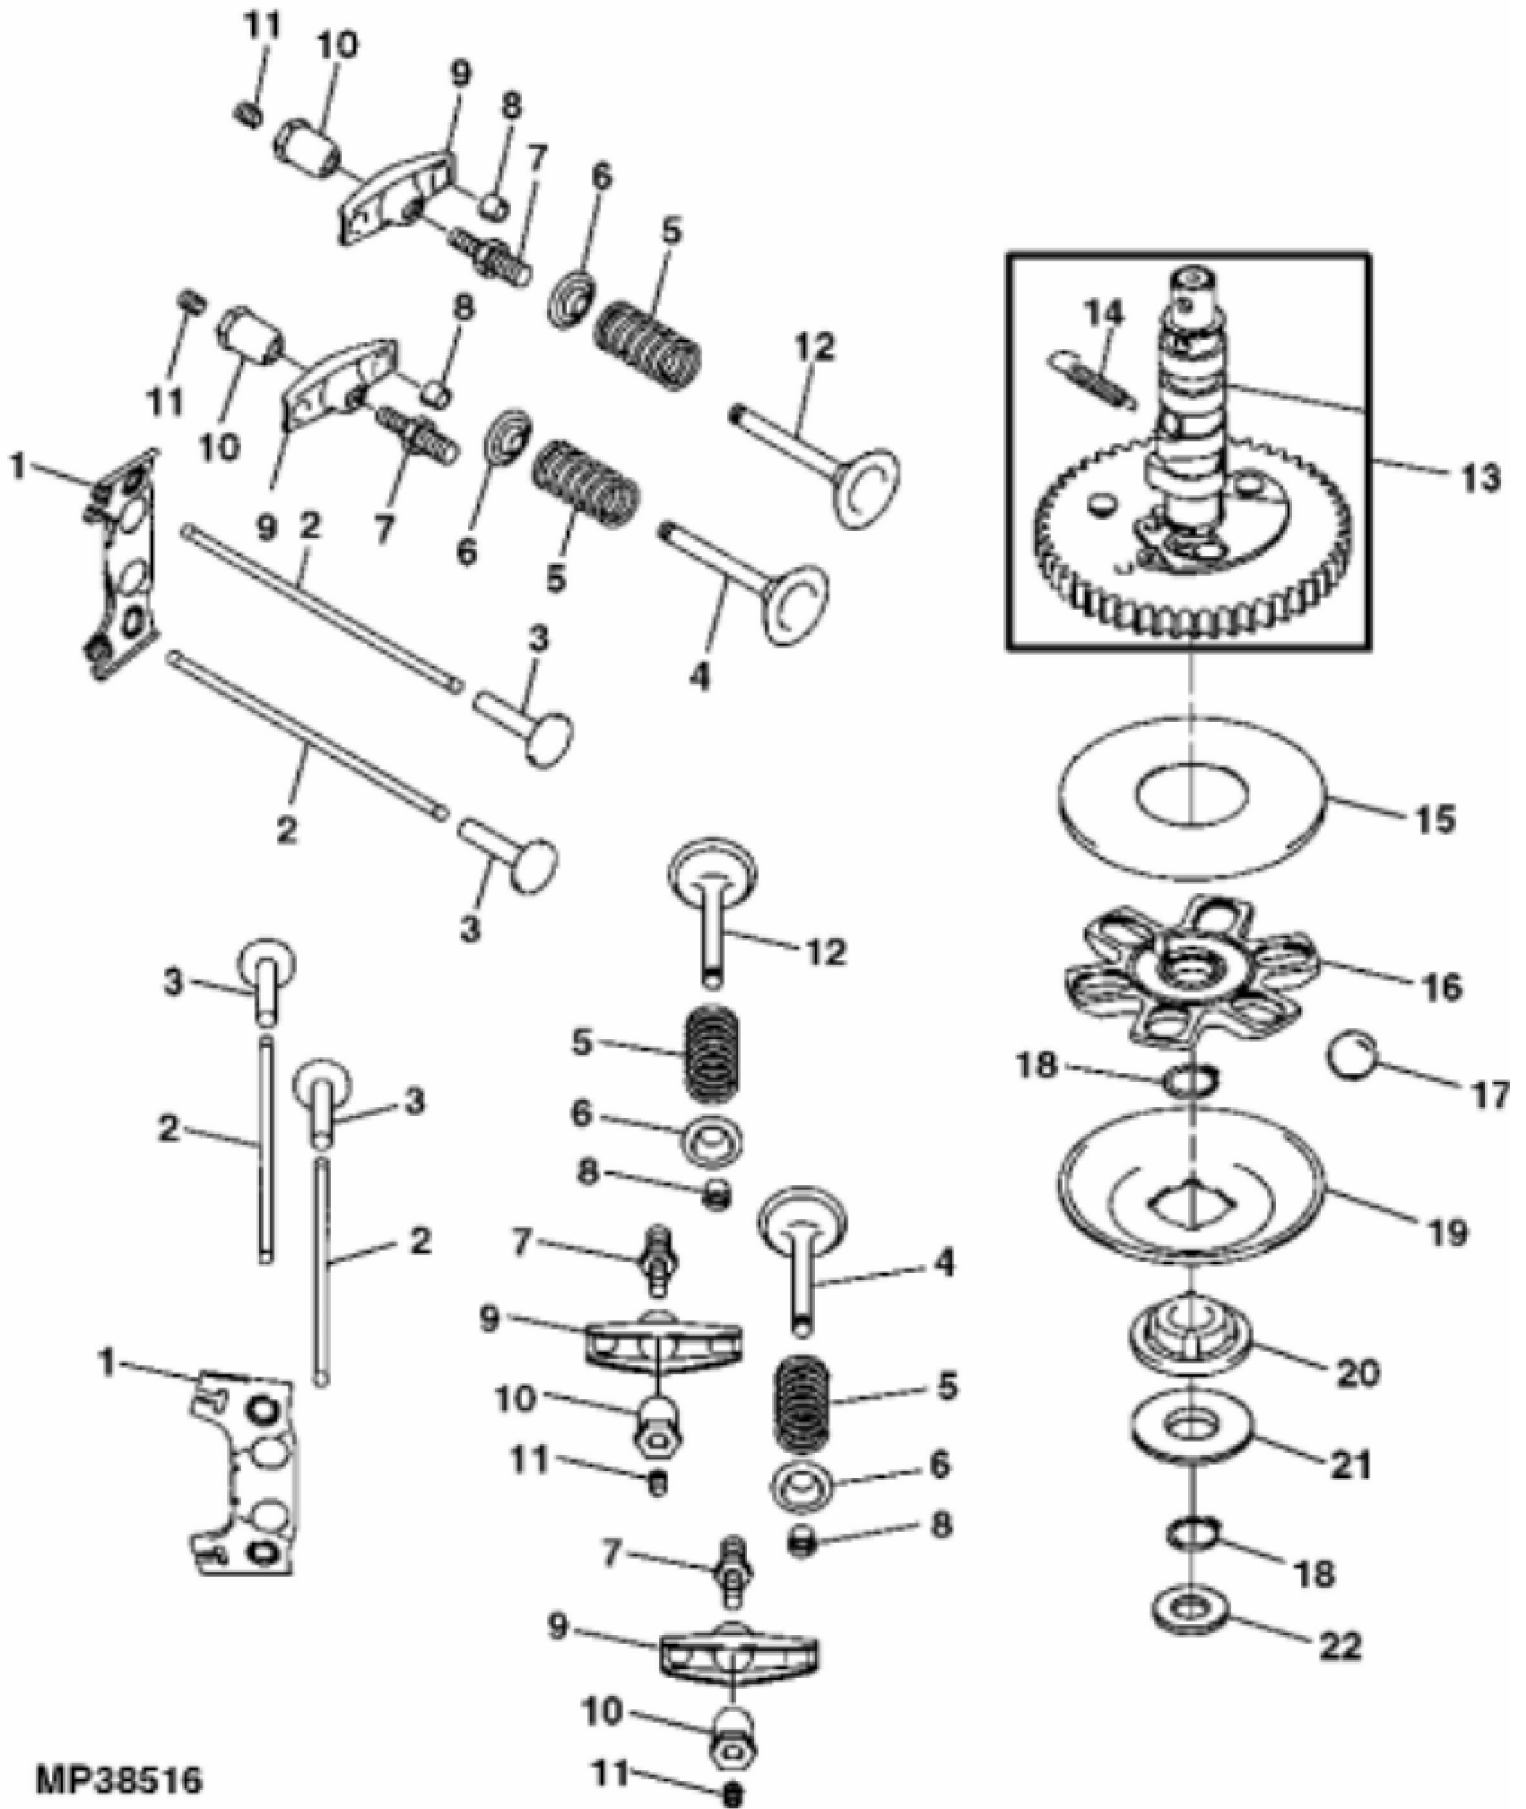

<https://www.ebooklibonline.com>

Hello dear friend!

Thank you very much for reading.

Enter the link into your browser.

The full manual is available for immediate download.

<https://www.ebooklibonline.com>

KEY	PART NO.	PART NAME	QTY	REMARKS
25	M140229	VALVE	1	
26	GC00331	SCREW	4	9.525 X 29.580 mm, NLA; ORDER GX24210; ENGINE MOUNTING
26	GX24210	SCREW	4	
27	21M7244	SCREW	1	M4 X 8
..	AM134887	GASOLINE ENGINE	1	(MARKED FH721V-AS34) (SUB MIA11834) (ALSO ORDER AM136579)
..	MIA10834	GASOLINE ENGINE	1	(MARKED FH721V-BS34) (SUB MIA11834)
..	MIA11077	GASOLINE ENGINE	1	(MARKED FH721V-CS34) (SUB MIA11834)
..	MIA11834	GASOLINE ENGINE	1	(MARKED FH721V-DS34)
..	MIA10964	SHORT BLOCK ASSEMBLY	1	(USE WITH MIA10834 OR AM134887)

MP19275

KEY	PART NO.	PART NAME	QTY	REMARKS	
1	AM128738	PISTON RING KIT	2	STD	
1	AM132069	PISTON RING KIT	AR	.50 MM (.020") OS	
2	M138398	SNAP RING	4	(SUB FOR M140233)	
3	M138397	PISTON PIN	2		
4	M143319	PISTON	2	STD	
4	M146875	PISTON	AR	.50 MM (.020") OS	
5	MIA10804	CONNECTING ROD	2	(SUB FOR AM132025)	
6	M146763	BOLT	2		
7	AM133931	CRANKSHAFT	1		

Thank you so much for reading

KEY	PART NO.	PART NAME	QTY	REMARKS
1	M146877	GUIDE	2	PUSH ROD
2	M146879	PUSH ROD	4	
3	M138403	TAPPET	4	
4	M147596	EXHAUST VALVE	2	
5	M140241	SPRING	4	
6	M138401	RETAINER	4	
7	M146881	BOLT	4	
8	M118845	RETAINER	4	(2 HALVES EACH)
9	M146876	ROCKER ARM	4	
10	M92891	NUT	4	
11	M138410	SCREW	4	
12	M140234	INTAKE VALVE	2	
13	MIA10793	CAMSHAFT	1	
14	M138413	EXTENSION SPRING	1	
15	M140240	PLATE	1	
16	M140238	GUIDE	1	
17	MIU10971	BALL	6	(SUB FOR M138412)
18	M138411	SNAP RING	2	NLA; ORDER MIU14000
18	MIU14000	SNAP RING	2	
19	M146880	PLATE	1	
20	MIU10708	SLEEVE	1	NLA; ORDER MIU13044
20	MIU13044	SLEEVE	1	
21	M146882	WASHER	1	
22	MIU11231	WASHER	1	