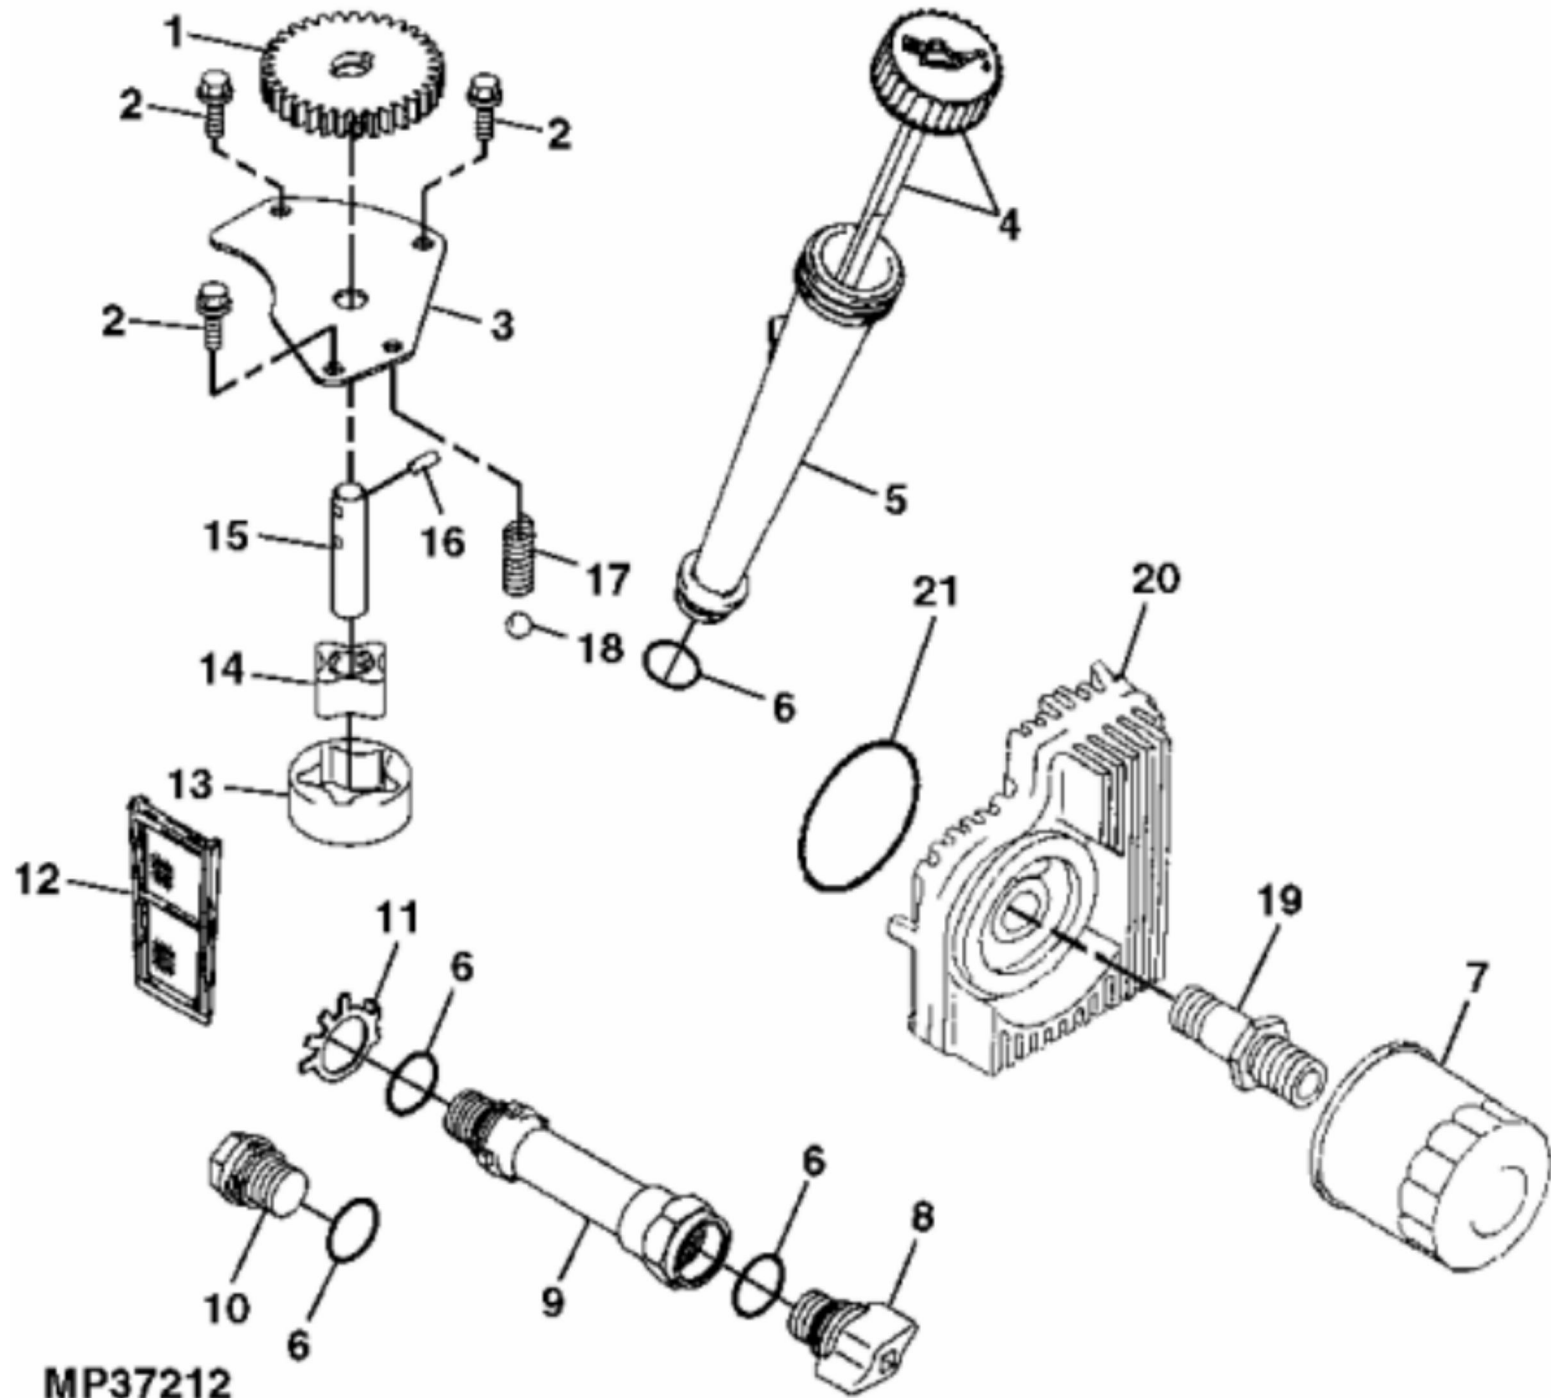

<https://www.ebooklibonline.com>

Hello dear friend!

Thank you very much for reading.

Enter the link into your browser.

The full manual is available for immediate download.

<https://www.ebooklibonline.com>

KEY	PART NO.	PART NAME	QTY	REMARKS
25	M140229	VALVE	1	
26	GC00331	SCREW	4	9.525 X 29.580 mm, NLA; ORDER GX24210; ENGINE MOUNTING
26	GX24210	SCREW	4	
27	21M7244	SCREW	1	M4 X 8
..	AM134887	GASOLINE ENGINE	1	(MARKED FH721V-AS34) (SUB MIA11834) (ALSO ORDER AM136579)
..	MIA10834	GASOLINE ENGINE	1	(MARKED FH721V-BS34) (SUB MIA11834)
..	MIA11077	GASOLINE ENGINE	1	(MARKED FH721V-CS34) (SUB MIA11834)
..	MIA11834	GASOLINE ENGINE	1	(MARKED FH721V-DS34)
..	MIA10964	SHORT BLOCK ASSEMBLY	1	(USE WITH MIA10834 OR AM134887)

MP19275

KEY	PART NO.	PART NAME	QTY	REMARKS	
1	AM128738	PISTON RING KIT	2	STD	
1	AM132069	PISTON RING KIT	AR	.50 MM (.020") OS	
2	M138398	SNAP RING	4	(SUB FOR M140233)	
3	M138397	PISTON PIN	2		
4	M143319	PISTON	2	STD	
4	M146875	PISTON	AR	.50 MM (.020") OS	
5	MIA10804	CONNECTING ROD	2	(SUB FOR AM132025)	
6	M146763	BOLT	2		
7	AM133931	CRANKSHAFT	1		

Thank you so much for reading

KEY	PART NO.	PART NAME	QTY	REMARKS
1	M146877	GUIDE	2	PUSH ROD
2	M146879	PUSH ROD	4	
3	M138403	TAPPET	4	
4	M147596	EXHAUST VALVE	2	
5	M140241	SPRING	4	
6	M138401	RETAINER	4	
7	M146881	BOLT	4	
8	M118845	RETAINER	4	(2 HALVES EACH)
9	M146876	ROCKER ARM	4	
10	M92891	NUT	4	
11	M138410	SCREW	4	
12	M140234	INTAKE VALVE	2	
13	MIA10793	CAMSHAFT	1	
14	M138413	EXTENSION SPRING	1	
15	M140240	PLATE	1	
16	M140238	GUIDE	1	
17	MIU10971	BALL	6	(SUB FOR M138412)
18	M138411	SNAP RING	2	NLA; ORDER MIU14000
18	MIU14000	SNAP RING	2	
19	M146880	PLATE	1	
20	MIU10708	SLEEVE	1	NLA; ORDER MIU13044
20	MIU13044	SLEEVE	1	
21	M146882	WASHER	1	
22	MIU11231	WASHER	1	