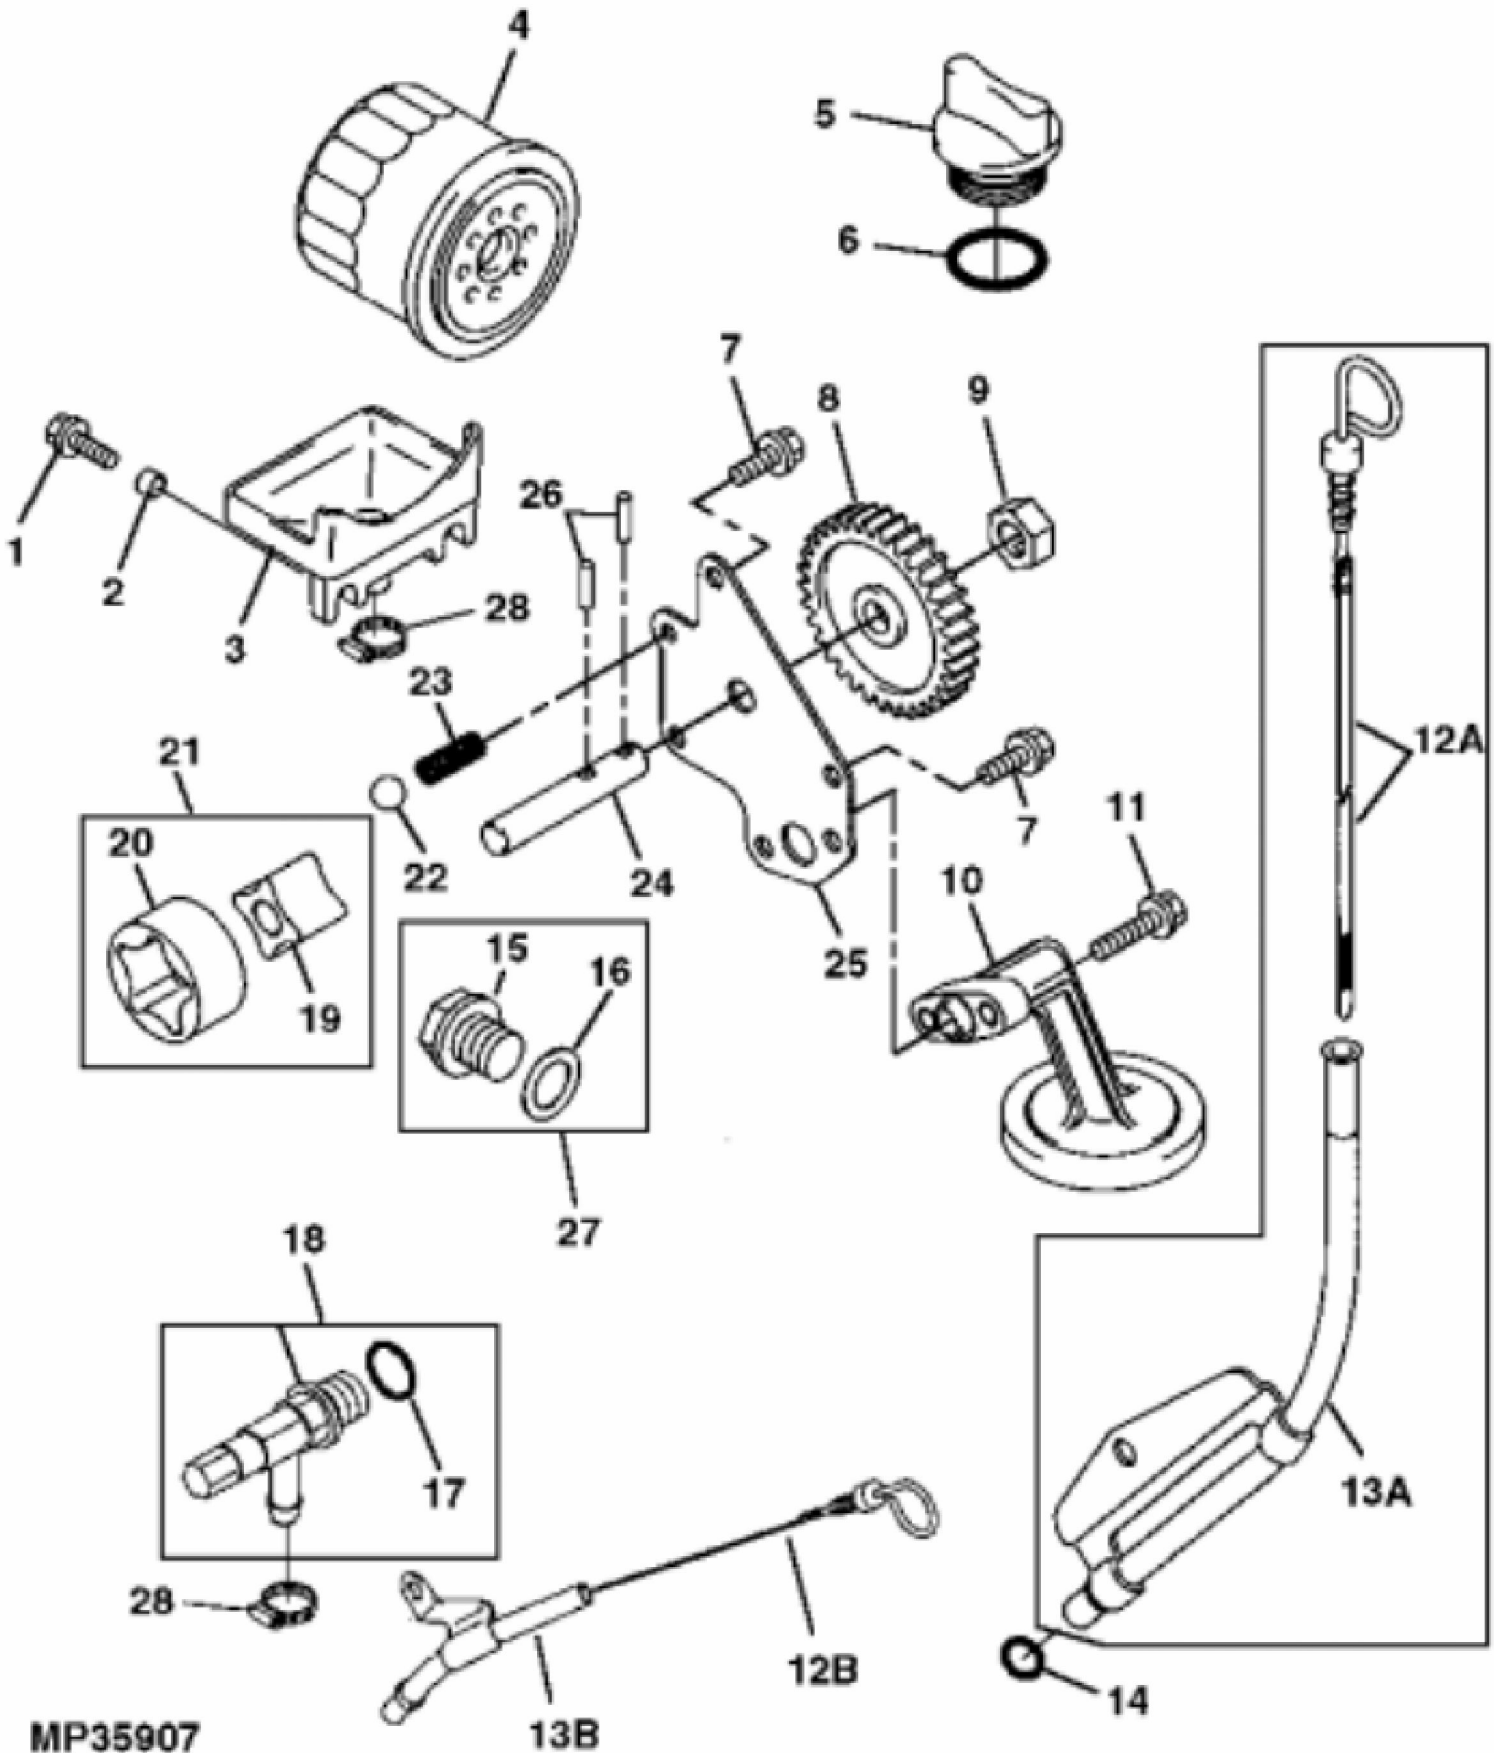

John Deere > Turf And Utility >TRACTOR, LAWN AND GARDEN >X475 - TRACTOR, LAWN AND GARDEN >X475 Lawn and Garden Tractor >20 ENGINE MIA11056 >ST602941 - CRANKSHAFT AND PISTON ASSEMBLY

KEY	PART NO.	PART NAME	QTY	REMARKS	
1	AM102610	PISTON RING KIT	2	STD	
1	AM102612	PISTON RING KIT	AR	0.50 MM (.020") OS	
2	M70220	SNAP RING	4		
3	M70219	PISTON PIN	2		
4	M147308	PISTON	2	STD	
4	MIU11013	PISTON	AR	0.50 MM (.020") OS	
5	M147310	BOLT	2		
6	AM132284	CONNECTING ROD	2		
7	M77843	SHAFT KEY	1		
8	M147309	SPUR GEAR	1		
9	MIA10555	CRANKSHAFT	1	(SUB FOR AM132285)	

Thank you so much for reading

KEY	PART NO.	PART NAME	QTY	REMARKS	
1	M147311	BRACKET	2		
2	M147320	WASHER	4		
3	M147317	BOLT	4		
4	14M7272	NUT	4	M6	
5	M147319	BOLT	4		
6	M147318	BUSHING	4		
7	MIU14434	ROCKER ARM	4	SUB FOR M147314	
8	AM132412	RETAINER	4		
9	M147315	PUSH ROD	4		
10	M70213	TAPPET	4		
11	M72322	RETAINER	4		
12	M70206	SPRING	4		
13	M70034	SEAL	4		
14	M70033	SEAT	4		
15	M147313	EXHAUST VALVE	2		
16	M147312	INTAKE VALVE	2		
17	M147316	SPRING	1		
18	MIA12870	CAMSHAFT	1	SUB FOR AM132286	