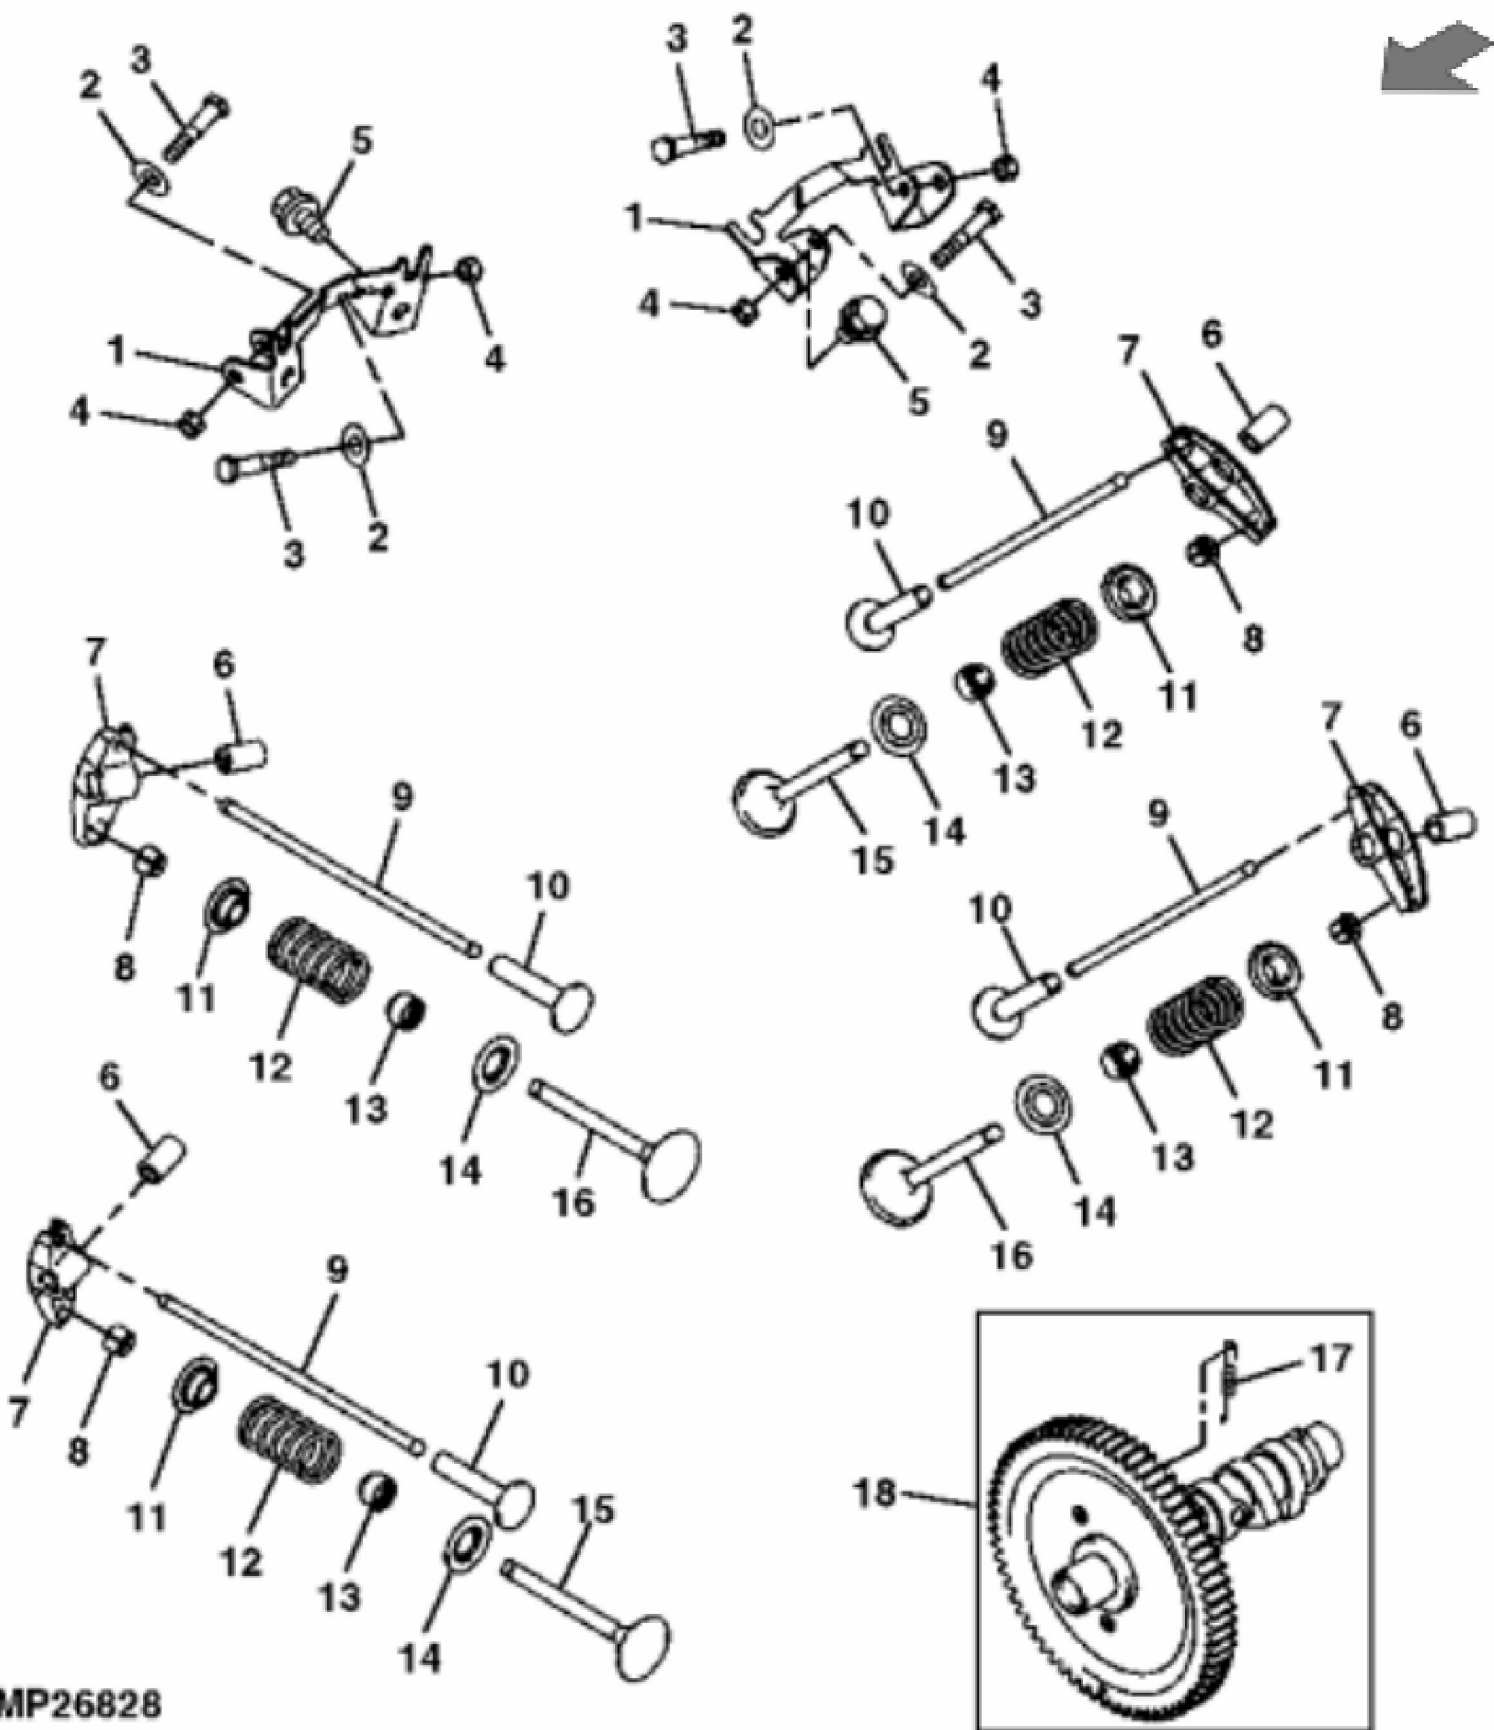

John Deere > Turf And Utility >TRACTOR, LAWN AND GARDEN >X475 - TRACTOR, LAWN AND GARDEN >X475 Lawn and Garden Tractor >20 ENGINE MIA11056 >ST602941 - CRANKSHAFT AND PISTON ASSEMBLY

KEY	PART NO.	PART NAME	QTY	REMARKS	
1	AM102610	PISTON RING KIT	2	STD	
1	AM102612	PISTON RING KIT	AR	0.50 MM (.020") OS	
2	M70220	SNAP RING	4		
3	M70219	PISTON PIN	2		
4	M147308	PISTON	2	STD	
4	MIU11013	PISTON	AR	0.50 MM (.020") OS	
5	M147310	BOLT	2		
6	AM132284	CONNECTING ROD	2		
7	M77843	SHAFT KEY	1		
8	M147309	SPUR GEAR	1		
9	MIA10555	CRANKSHAFT	1	(SUB FOR AM132285)	

Thank you so much for reading

KEY	PART NO.	PART NAME	QTY	REMARKS	
1	M147311	BRACKET	2		
2	M147320	WASHER	4		
3	M147317	BOLT	4		
4	14M7272	NUT	4	M6	
5	M147319	BOLT	4		
6	M147318	BUSHING	4		
7	MIU14434	ROCKER ARM	4	SUB FOR M147314	
8	AM132412	RETAINER	4		
9	M147315	PUSH ROD	4		
10	M70213	TAPPET	4		
11	M72322	RETAINER	4		
12	M70206	SPRING	4		
13	M70034	SEAL	4		
14	M70033	SEAT	4		
15	M147313	EXHAUST VALVE	2		
16	M147312	INTAKE VALVE	2		
17	M147316	SPRING	1		
18	MIA12870	CAMSHAFT	1	SUB FOR AM132286	