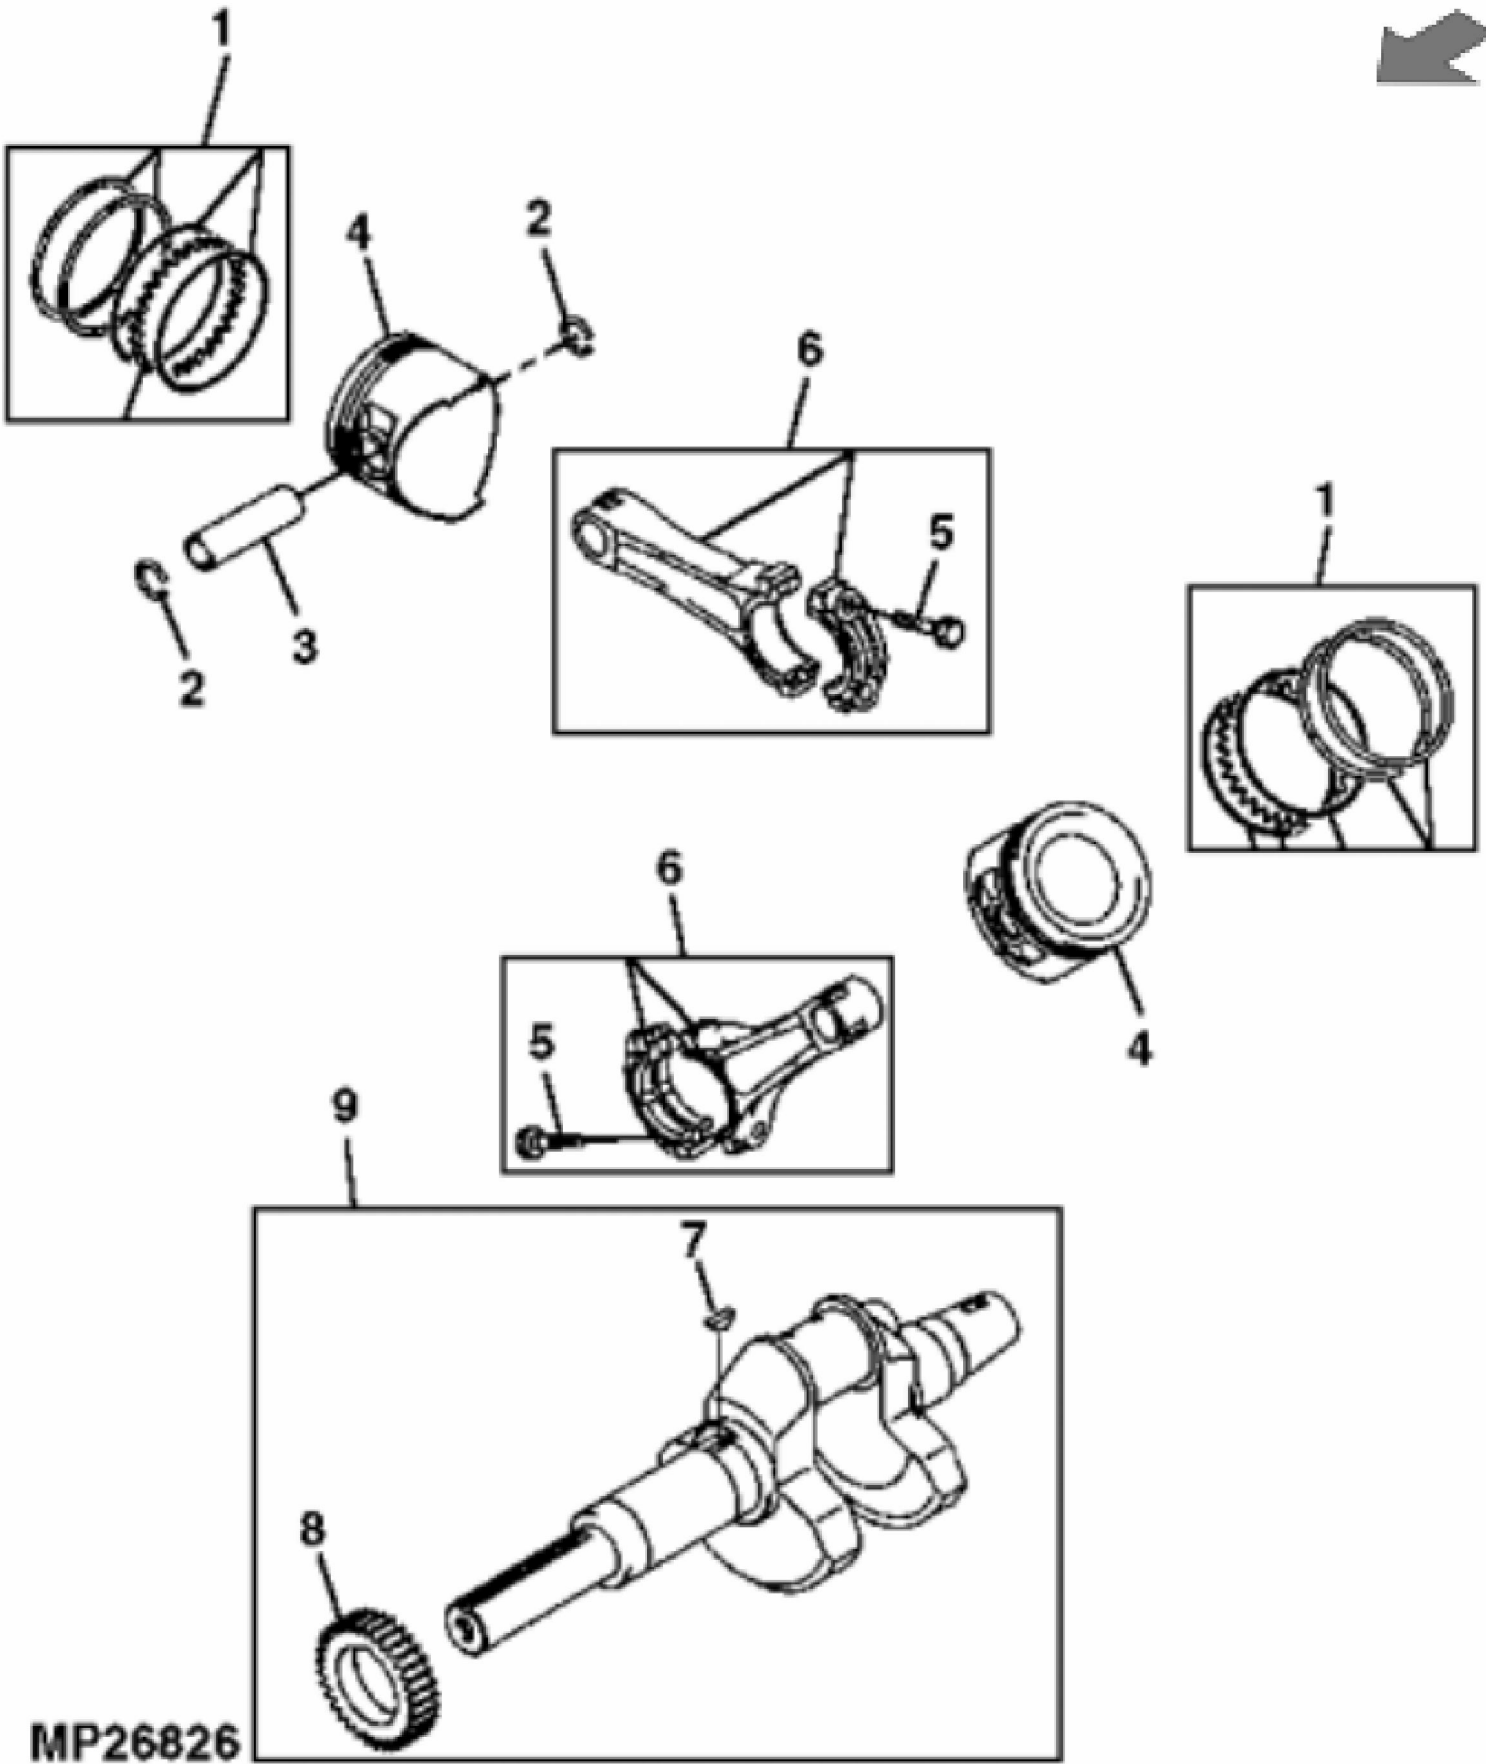

John Deere > Turf And Utility >TRACTOR, LAWN AND GARDEN >X475 - TRACTOR, LAWN AND GARDEN >X475 Lawn and Garden Tractor >20 ENGINE MIA11056 >ST602941 - CRANKSHAFT AND PISTON ASSEMBLY

KEY	PART NO.	PART NAME	QTY	REMARKS	
1	AM102610	PISTON RING KIT	2	STD	
1	AM102612	PISTON RING KIT	AR	0.50 MM (.020") OS	
2	M70220	SNAP RING	4		
3	M70219	PISTON PIN	2		
4	M147308	PISTON	2	STD	
4	MIU11013	PISTON	AR	0.50 MM (.020") OS	
5	M147310	BOLT	2		
6	AM132284	CONNECTING ROD	2		
7	M77843	SHAFT KEY	1		
8	M147309	SPUR GEAR	1		
9	MIA10555	CRANKSHAFT	1	(SUB FOR AM132285)	

Thank you so much for reading

KEY	PART NO.	PART NAME	QTY	REMARKS	
1	M147311	BRACKET	2		
2	M147320	WASHER	4		
3	M147317	BOLT	4		
4	14M7272	NUT	4	M6	
5	M147319	BOLT	4		
6	M147318	BUSHING	4		
7	MIU14434	ROCKER ARM	4	SUB FOR M147314	
8	AM132412	RETAINER	4		
9	M147315	PUSH ROD	4		
10	M70213	TAPPET	4		
11	M72322	RETAINER	4		
12	M70206	SPRING	4		
13	M70034	SEAL	4		
14	M70033	SEAT	4		
15	M147313	EXHAUST VALVE	2		
16	M147312	INTAKE VALVE	2		
17	M147316	SPRING	1		
18	MIA12870	CAMSHAFT	1	SUB FOR AM132286	