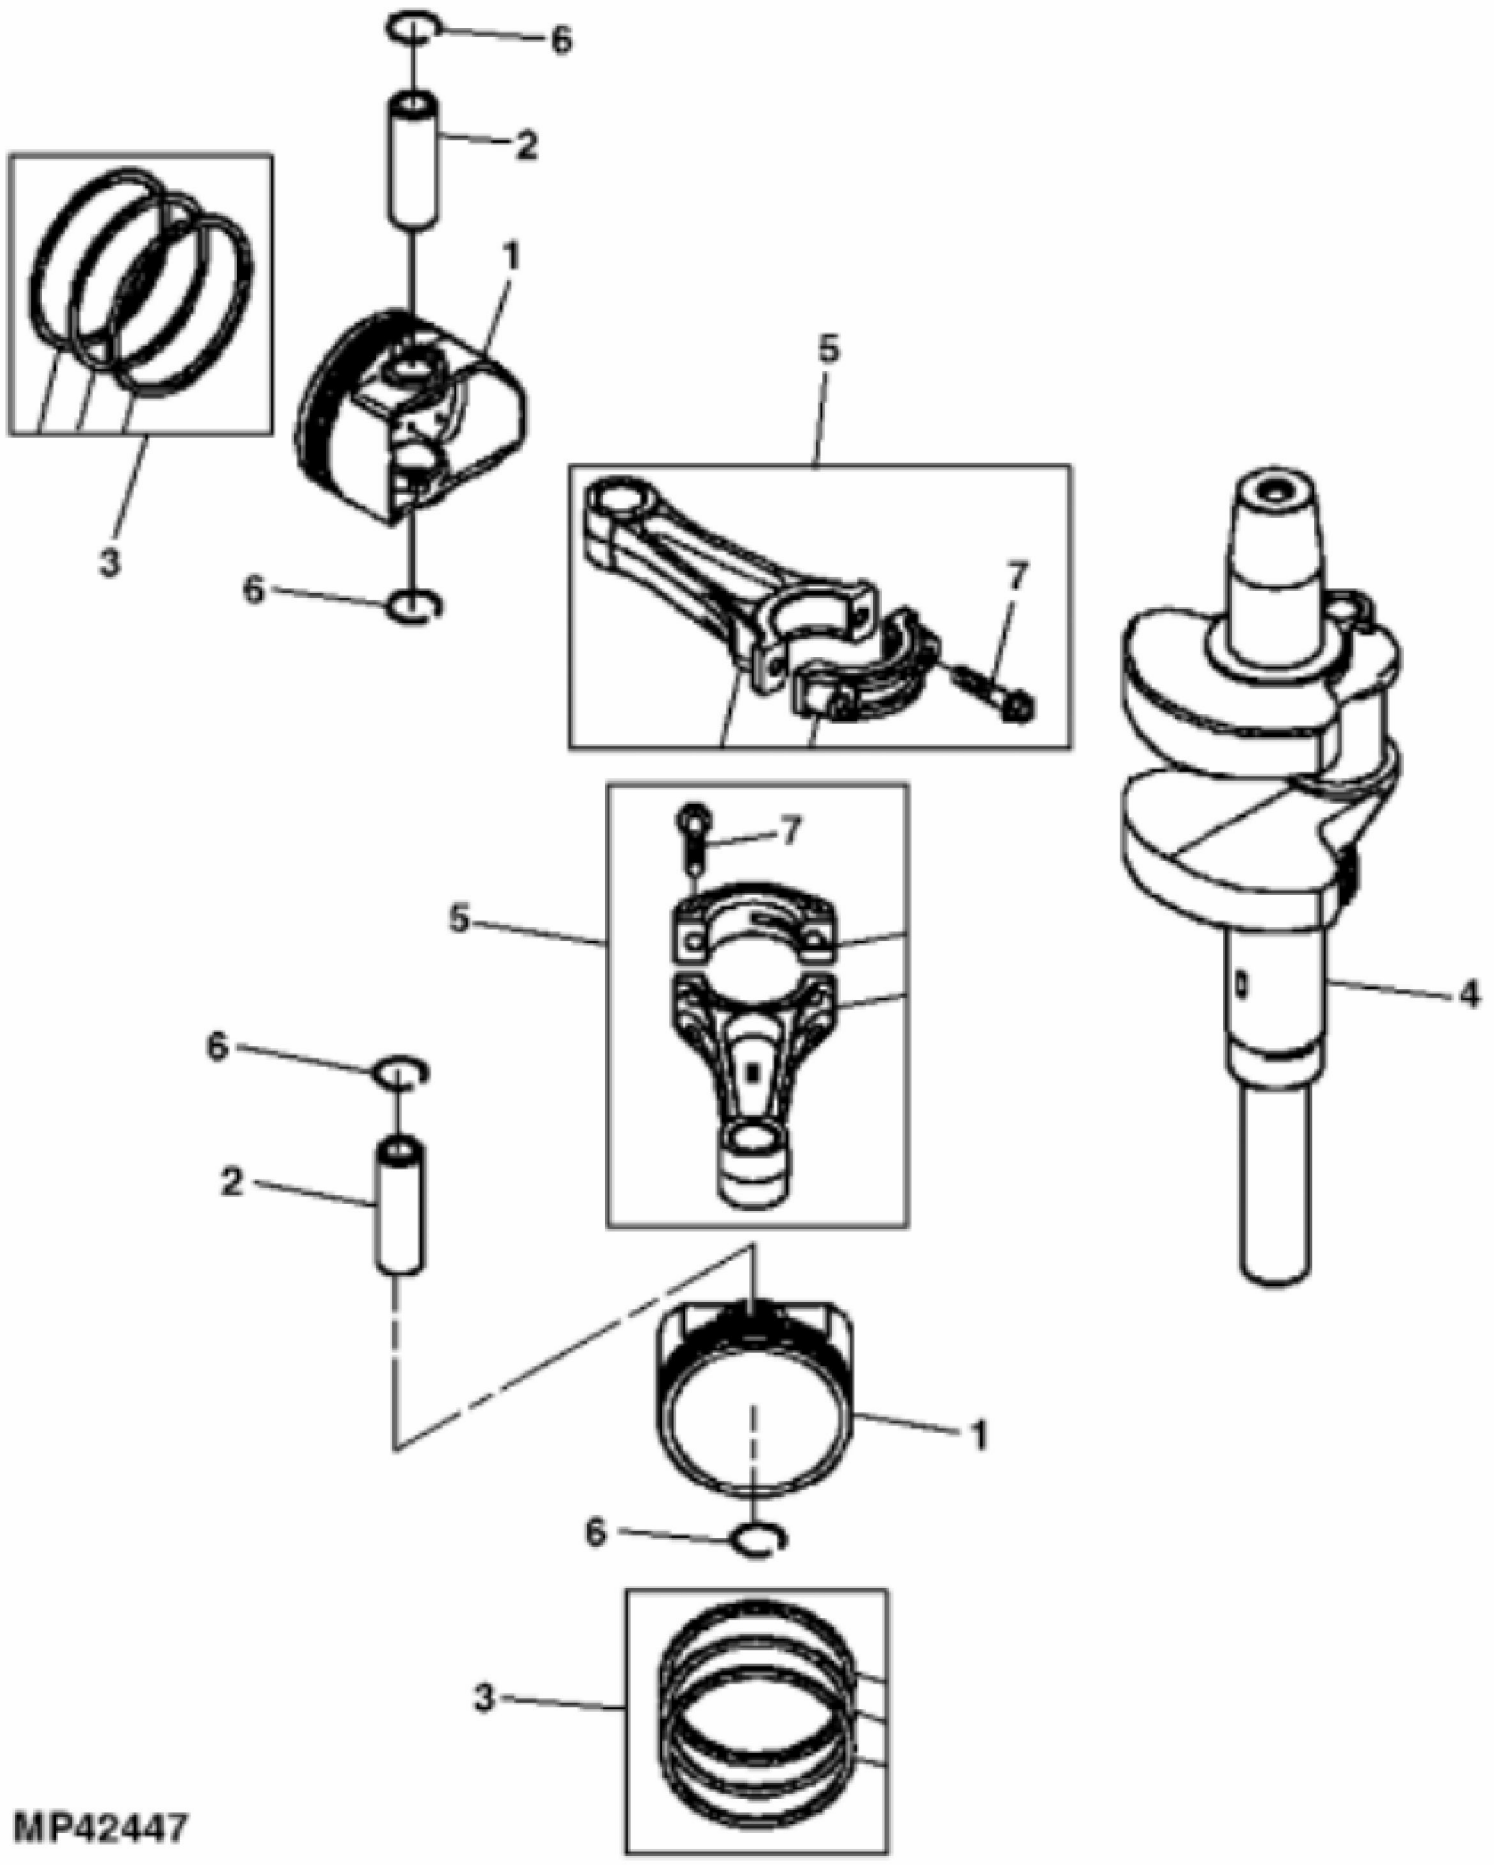

PU20814

John Deere > Turf And Utility >TRACTOR, LAWN AND GARDEN >X394 - TRACTOR, LAWN AND GARDEN >X394 Lawn and Garden Tractor >20 ENGINE MM18194 >ST842340 - ENGINE AND THROTTLE ASSEMBLY

KEY	PART NO.	PART NAME	QTY	REMARKS
1	H77698	TIE BAND	1	
2	N309660	LOCK NUT	1	
3	GX24210	SCREW	4	9.525 X 29.580 mm (3/8" X 1.165")
4	MIA12529	GASOLINE ENGINE	1	MARKED FS651V-ES05R; Kawasaki
5	19M7865	SCREW	3	M8 X 16
6	M162896	GUARD	1	Fuel Line
7	M155077	CLAMP	1	
8	AM140333	ACCELERATOR	1	Throttle Assembly
9	AM147573	CLAMP	1	Assembly, Double Tube
10	37M7510	SCREW	4	M6 X 16
11	M136651	GASKET	2	

<https://www.ebooklibonline.com>

Hello dear friend!

Thank you very much for reading.

Enter the link into your browser.

The full manual is available for immediate download.

<https://www.ebooklibonline.com>

KEY	PART NO.	PART NAME	QTY	REMARKS
1	MIU11325	BOLT	7	
2	MIU12397	COVER	1	Breather
3	MIU12395	GASKET	1	Breather
4	MIU12398	PIPE	1	
5	21M7244	SCREW	1	M4 X 8
6	MIU13821	PLATE	1	
7	MIU11769	VALVE	1	Breather
8	M149281	SEAL	1	
9	19M7863	SCREW	10	M6 X 25
10	MIU13778	CASE	1	Rocker No.1
11	MIU12394	GASKET	2	Rocker Case
12	M138389	SEAL	4	
13	MIU12209	BOLT	6	
14	MIU11776	BOLT	4	
15	MIU12390	CYLINDER HEAD	1	No. 1
16	MIU12396	ENGINE CYLINDER HEAD GASKET	2	
17	M74252	PIN	6	
18	MIU12726	STUD	4	
19	MIU14499	COVER	1	
20	MIU13780	HOOK	1	Lift
21	MIU12391	CYLINDER HEAD	1	No. 2
22	MIU14001	PLUG	1	
23	M64850	SEALANT	AR	
24	MIU12400	SEAL	1	
25	MIU12401	PLUG	1	
26	M151774	SEAL	1	
27	MIA12754	CRANKCASE	1	
28	MIU14507	PIPE	3	
29	M76104	O-RING	2	
30	MIU13767	ADAPTER FITTING	1	
31	MIA12337	CRANKCASE	1	
32	19M8319	SCREW	10	M8 X 50
33	GX24210	SCREW	4	
34	M123645	DRAIN PLUG	1	

Thank you so much for reading

KEY	PART NO.	PART NAME	QTY	REMARKS	
1	MIU12403	PISTON	2	STD	
2	MIU13270	PISTON PIN	2		
3	MIU12405	PISTON RING KIT	2	STD	
4	MIU13077	CRANKSHAFT	1		
5	MIA11615	CONNECTING ROD	2		
6	MIU12408	SNAP RING	4		
7	M146763	BOLT	2		