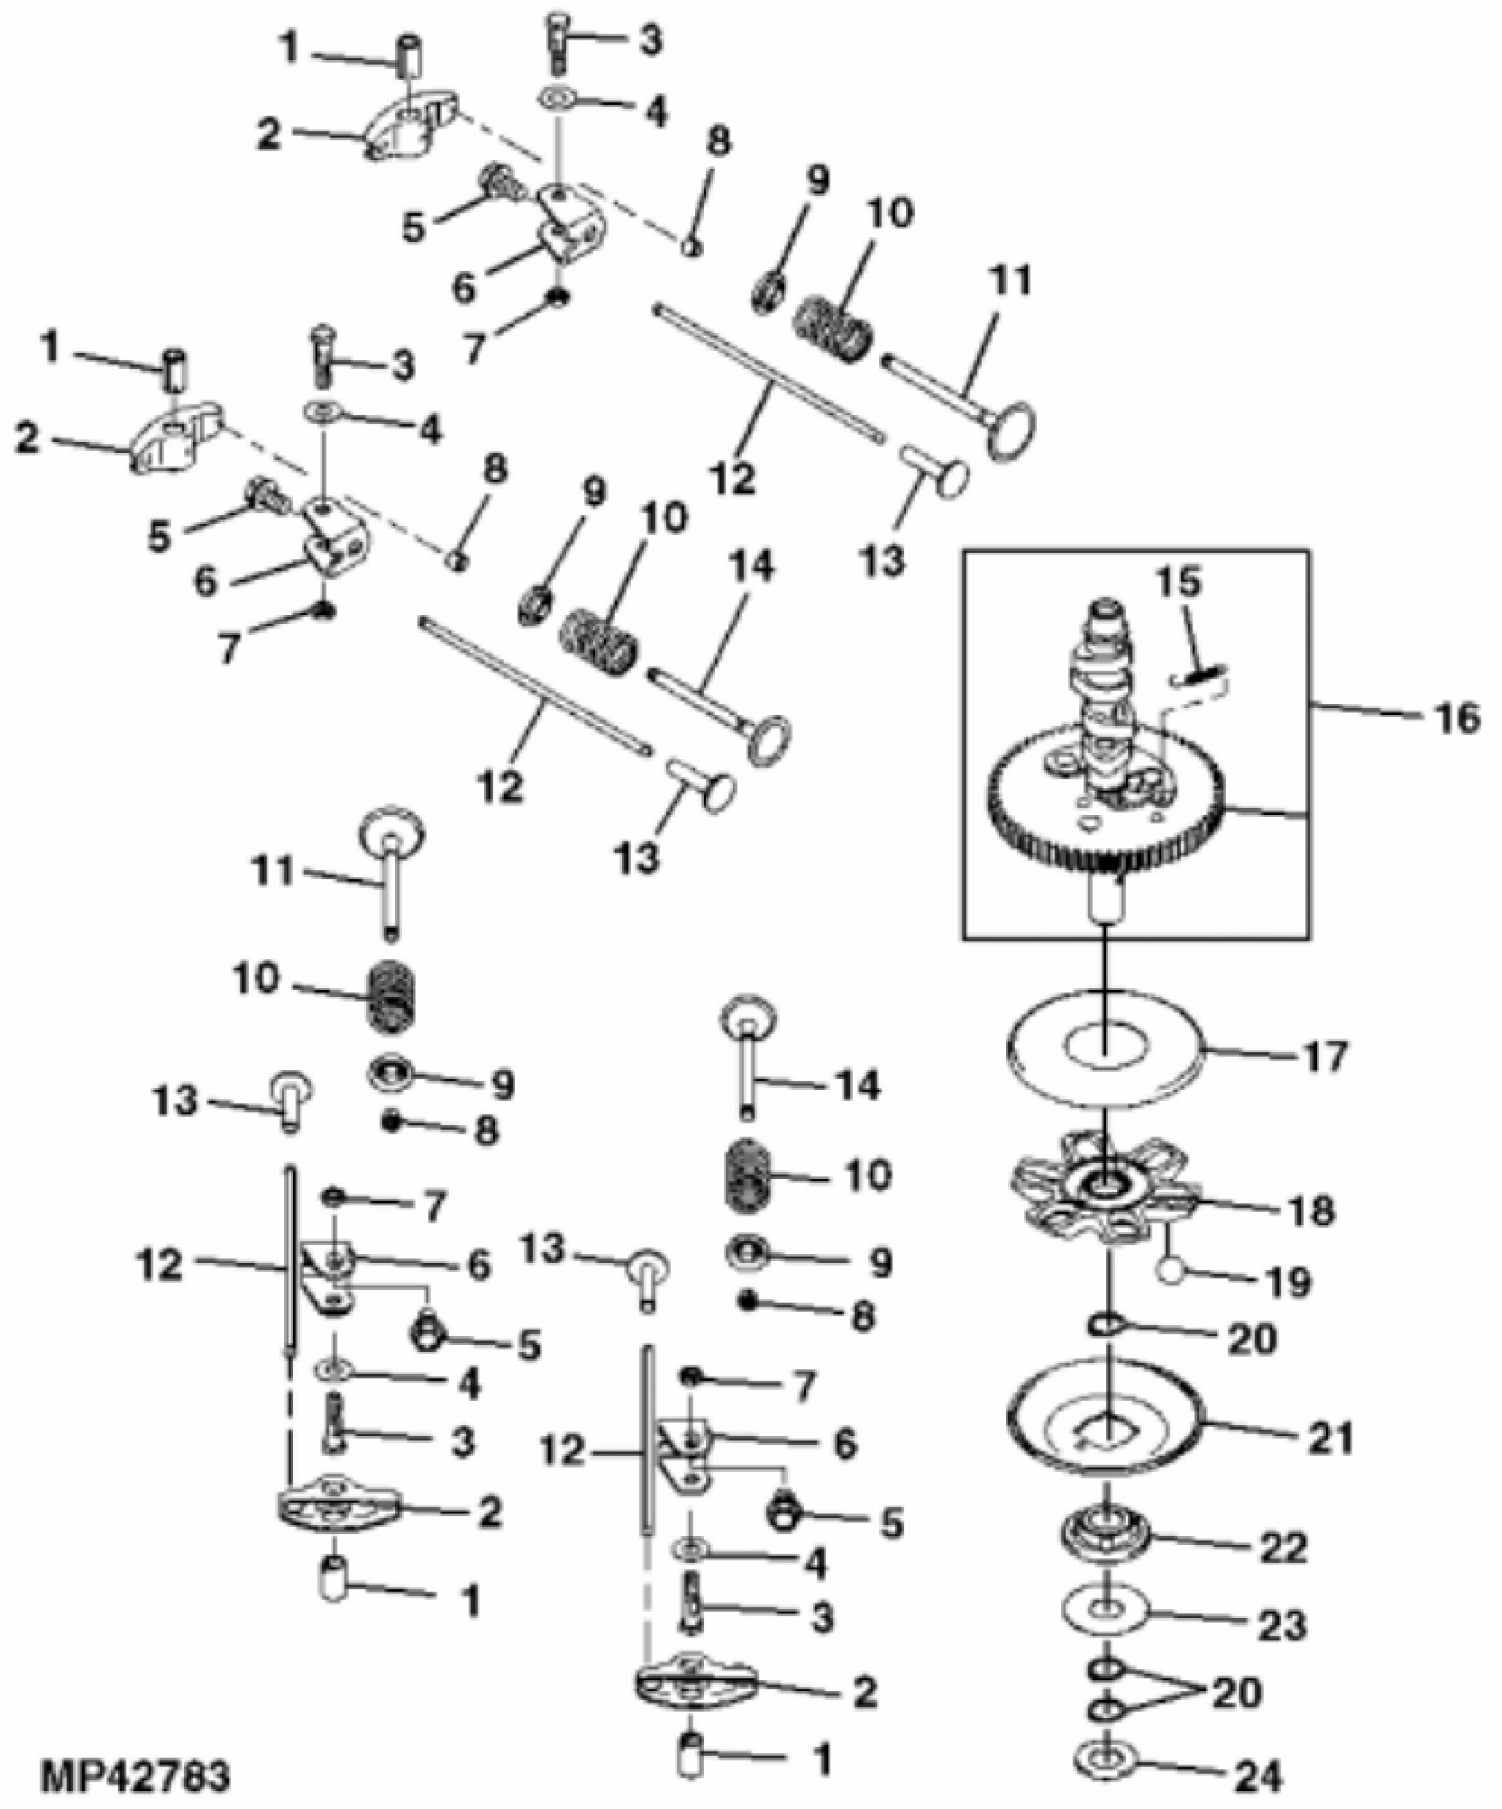

PU20814

John Deere > Turf And Utility >TRACTOR, LAWN AND GARDEN >X394 - TRACTOR, LAWN AND GARDEN >X394 Lawn and Garden Tractor >20 ENGINE MM18194 >ST842340 - ENGINE AND THROTTLE ASSEMBLY

KEY	PART NO.	PART NAME	QTY	REMARKS
1	H77698	TIE BAND	1	
2	N309660	LOCK NUT	1	
3	GX24210	SCREW	4	9.525 X 29.580 mm (3/8" X 1.165")
4	MIA12529	GASOLINE ENGINE	1	MARKED FS651V-ES05R; Kawasaki
5	19M7865	SCREW	3	M8 X 16
6	M162896	GUARD	1	Fuel Line
7	M155077	CLAMP	1	
8	AM140333	ACCELERATOR	1	Throttle Assembly
9	AM147573	CLAMP	1	Assembly, Double Tube
10	37M7510	SCREW	4	M6 X 16
11	M136651	GASKET	2	

<https://www.ebooklibonline.com>

Hello dear friend!

Thank you very much for reading.

Enter the link into your browser.

The full manual is available for immediate download.

<https://www.ebooklibonline.com>

KEY	PART NO.	PART NAME	QTY	REMARKS
1	MIU11325	BOLT	7	
2	MIU12397	COVER	1	Breather
3	MIU12395	GASKET	1	Breather
4	MIU12398	PIPE	1	
5	21M7244	SCREW	1	M4 X 8
6	MIU13821	PLATE	1	
7	MIU11769	VALVE	1	Breather
8	M149281	SEAL	1	
9	19M7863	SCREW	10	M6 X 25
10	MIU13778	CASE	1	Rocker No.1
11	MIU12394	GASKET	2	Rocker Case
12	M138389	SEAL	4	
13	MIU12209	BOLT	6	
14	MIU11776	BOLT	4	
15	MIU12390	CYLINDER HEAD	1	No. 1
16	MIU12396	ENGINE CYLINDER HEAD GASKET	2	
17	M74252	PIN	6	
18	MIU12726	STUD	4	
19	MIU14499	COVER	1	
20	MIU13780	HOOK	1	Lift
21	MIU12391	CYLINDER HEAD	1	No. 2
22	MIU14001	PLUG	1	
23	M64850	SEALANT	AR	
24	MIU12400	SEAL	1	
25	MIU12401	PLUG	1	
26	M151774	SEAL	1	
27	MIA12754	CRANKCASE	1	
28	MIU14507	PIPE	3	
29	M76104	O-RING	2	
30	MIU13767	ADAPTER FITTING	1	
31	MIA12337	CRANKCASE	1	
32	19M8319	SCREW	10	M8 X 50
33	GX24210	SCREW	4	
34	M123645	DRAIN PLUG	1	

Thank you so much for reading

KEY	PART NO.	PART NAME	QTY	REMARKS	
1	MIU12403	PISTON	2	STD	
2	MIU13270	PISTON PIN	2		
3	MIU12405	PISTON RING KIT	2	STD	
4	MIU13077	CRANKSHAFT	1		
5	MIA11615	CONNECTING ROD	2		
6	MIU12408	SNAP RING	4		
7	M146763	BOLT	2		