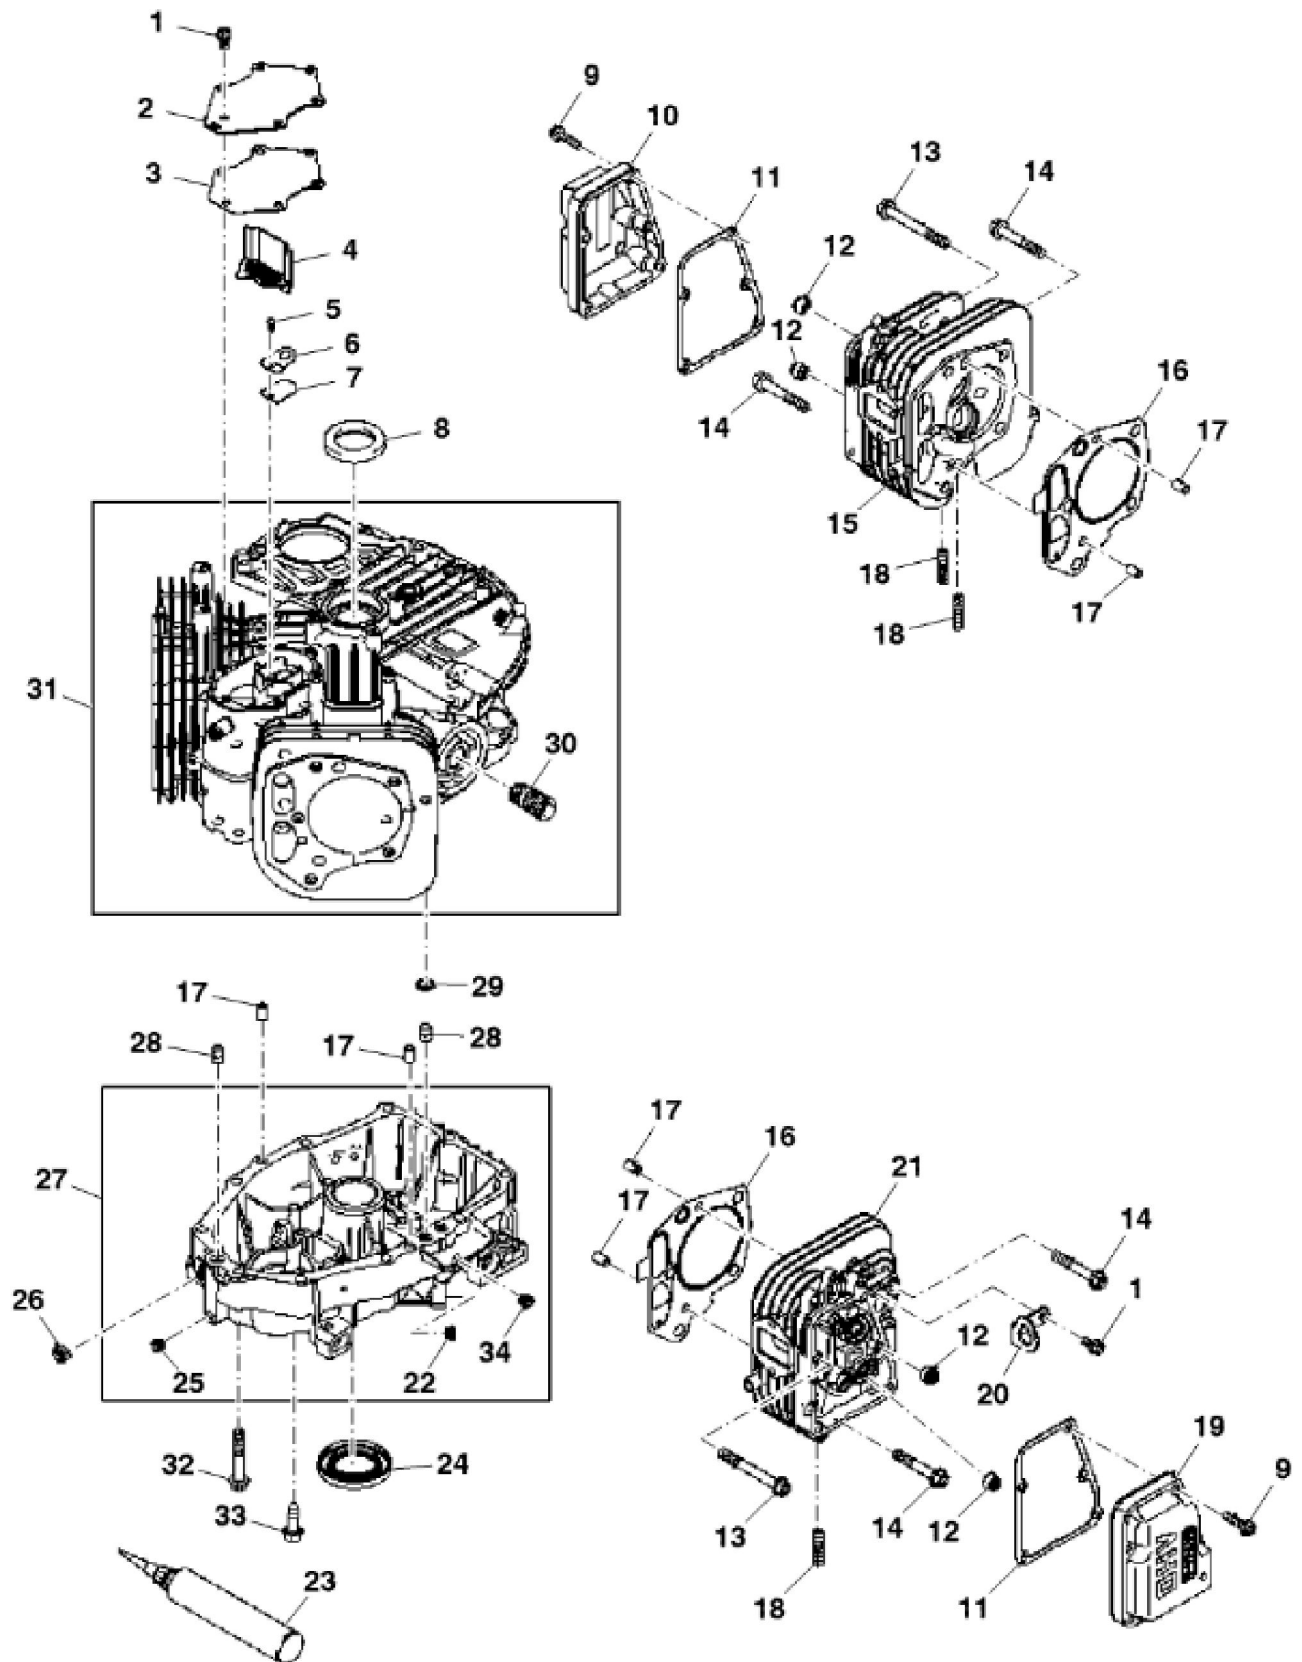

PU20814

John Deere > Turf And Utility >TRACTOR, LAWN AND GARDEN >X394 - TRACTOR, LAWN AND GARDEN >X394 Lawn and Garden Tractor >20 ENGINE MM18194 >ST842340 - ENGINE AND THROTTLE ASSEMBLY

KEY	PART NO.	PART NAME	QTY	REMARKS
1	H77698	TIE BAND	1	
2	N309660	LOCK NUT	1	
3	GX24210	SCREW	4	9.525 X 29.580 mm (3/8" X 1.165")
4	MIA12529	GASOLINE ENGINE	1	MARKED FS651V-ES05R; Kawasaki
5	19M7865	SCREW	3	M8 X 16
6	M162896	GUARD	1	Fuel Line
7	M155077	CLAMP	1	
8	AM140333	ACCELERATOR	1	Throttle Assembly
9	AM147573	CLAMP	1	Assembly, Double Tube
10	37M7510	SCREW	4	M6 X 16
11	M136651	GASKET	2	

<https://www.ebooklibonline.com>

Hello dear friend!

Thank you very much for reading.

Enter the link into your browser.

The full manual is available for immediate download.

<https://www.ebooklibonline.com>

KEY	PART NO.	PART NAME	QTY	REMARKS
1	MIU11325	BOLT	7	
2	MIU12397	COVER	1	Breather
3	MIU12395	GASKET	1	Breather
4	MIU12398	PIPE	1	
5	21M7244	SCREW	1	M4 X 8
6	MIU13821	PLATE	1	
7	MIU11769	VALVE	1	Breather
8	M149281	SEAL	1	
9	19M7863	SCREW	10	M6 X 25
10	MIU13778	CASE	1	Rocker No.1
11	MIU12394	GASKET	2	Rocker Case
12	M138389	SEAL	4	
13	MIU12209	BOLT	6	
14	MIU11776	BOLT	4	
15	MIU12390	CYLINDER HEAD	1	No. 1
16	MIU12396	ENGINE CYLINDER HEAD GASKET	2	
17	M74252	PIN	6	
18	MIU12726	STUD	4	
19	MIU14499	COVER	1	
20	MIU13780	HOOK	1	Lift
21	MIU12391	CYLINDER HEAD	1	No. 2
22	MIU14001	PLUG	1	
23	M64850	SEALANT	AR	
24	MIU12400	SEAL	1	
25	MIU12401	PLUG	1	
26	M151774	SEAL	1	
27	MIA12754	CRANKCASE	1	
28	MIU14507	PIPE	3	
29	M76104	O-RING	2	
30	MIU13767	ADAPTER FITTING	1	
31	MIA12337	CRANKCASE	1	
32	19M8319	SCREW	10	M8 X 50
33	GX24210	SCREW	4	
34	M123645	DRAIN PLUG	1	

Thank you so much for reading

KEY	PART NO.	PART NAME	QTY	REMARKS	
1	MIU12403	PISTON	2	STD	
2	MIU13270	PISTON PIN	2		
3	MIU12405	PISTON RING KIT	2	STD	
4	MIU13077	CRANKSHAFT	1		
5	MIA11615	CONNECTING ROD	2		
6	MIU12408	SNAP RING	4		
7	M146763	BOLT	2		