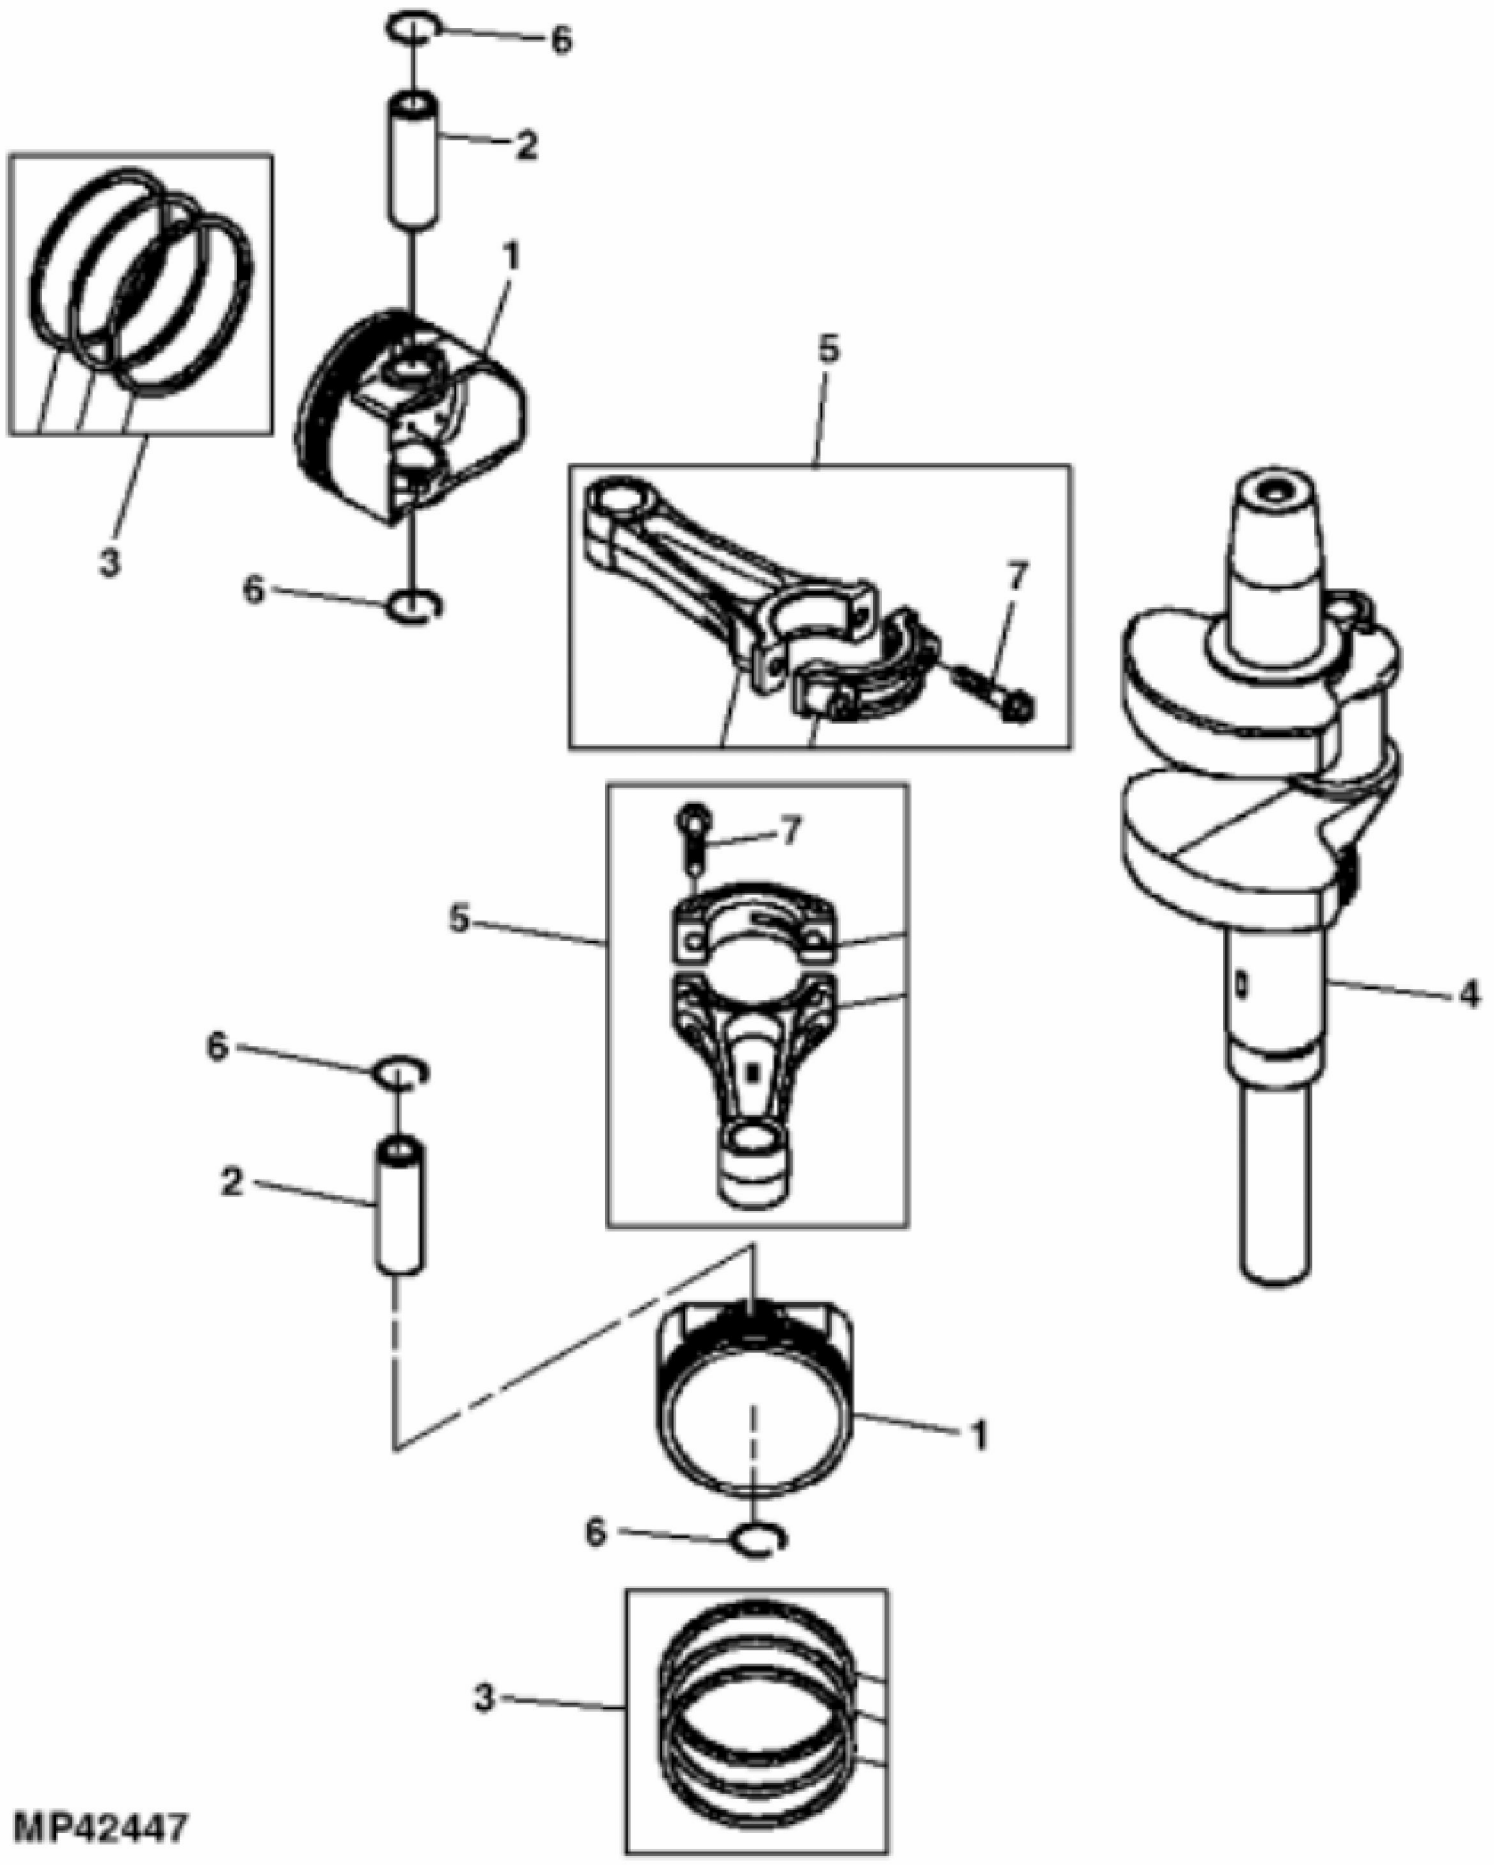

PU20814

John Deere > Turf And Utility >TRACTOR, LAWN AND GARDEN >X384 - TRACTOR, LAWN AND GARDEN >X384 Lawn and Garden Tractor >20 ENGINE MM18194 >ST842340 - ENGINE AND THROTTLE ASSEMBLY

KEY	PART NO.	PART NAME	QTY	REMARKS
1	H77698	TIE BAND	1	
2	N309660	LOCK NUT	1	
3	GX24210	SCREW	4	9.525 X 29.580 mm (3/8" X 1.165")
4	MIA12529	GASOLINE ENGINE	1	MARKED FS651V-ES05R; Kawasaki
5	19M7865	SCREW	3	M8 X 16
6	M162896	GUARD	1	Fuel Line
7	M155077	CLAMP	1	
8	AM140333	ACCELERATOR	1	Throttle Assembly
9	AM147573	CLAMP	1	Assembly, Double Tube
10	37M7510	SCREW	4	M6 X 16
11	M136651	GASKET	2	

<https://www.ebooklibonline.com>

Hello dear friend!

Thank you very much for reading.

Enter the link into your browser.

The full manual is available for immediate download.

<https://www.ebooklibonline.com>

KEY	PART NO.	PART NAME	QTY	REMARKS
1	MIU11325	BOLT	7	
2	MIU12397	COVER	1	Breather
3	MIU12395	GASKET	1	Breather
4	MIU12398	PIPE	1	
5	21M7244	SCREW	1	M4 X 8
6	MIU13821	PLATE	1	
7	MIU11769	VALVE	1	Breather
8	M149281	SEAL	1	
9	19M7863	SCREW	10	M6 X 25
10	MIU13778	CASE	1	Rocker No.1
11	MIU12394	GASKET	2	Rocker Case
12	M138389	SEAL	4	
13	MIU12209	BOLT	6	
14	MIU11776	BOLT	4	
15	MIU12390	CYLINDER HEAD	1	No. 1
16	MIU12396	ENGINE CYLINDER HEAD GASKET	2	
17	M74252	PIN	6	
18	MIU12726	STUD	4	
19	MIU14499	COVER	1	
20	MIU13780	HOOK	1	Lift
21	MIU12391	CYLINDER HEAD	1	No. 2
22	MIU14001	PLUG	1	
23	M64850	SEALANT	AR	
24	MIU12400	SEAL	1	
25	MIU12401	PLUG	1	
26	M151774	SEAL	1	
27	MIA12754	CRANKCASE	1	
28	MIU14507	PIPE	3	
29	M76104	O-RING	2	
30	MIU13767	ADAPTER FITTING	1	
31	MIA12337	CRANKCASE	1	
32	19M8319	SCREW	10	M8 X 50
33	GX24210	SCREW	4	
34	M123645	DRAIN PLUG	1	

Thank you so much for reading

KEY	PART NO.	PART NAME	QTY	REMARKS	
1	MIU12403	PISTON	2	STD	
2	MIU13270	PISTON PIN	2		
3	MIU12405	PISTON RING KIT	2	STD	
4	MIU13077	CRANKSHAFT	1		
5	MIA11615	CONNECTING ROD	2		
6	MIU12408	SNAP RING	4		
7	M146763	BOLT	2		