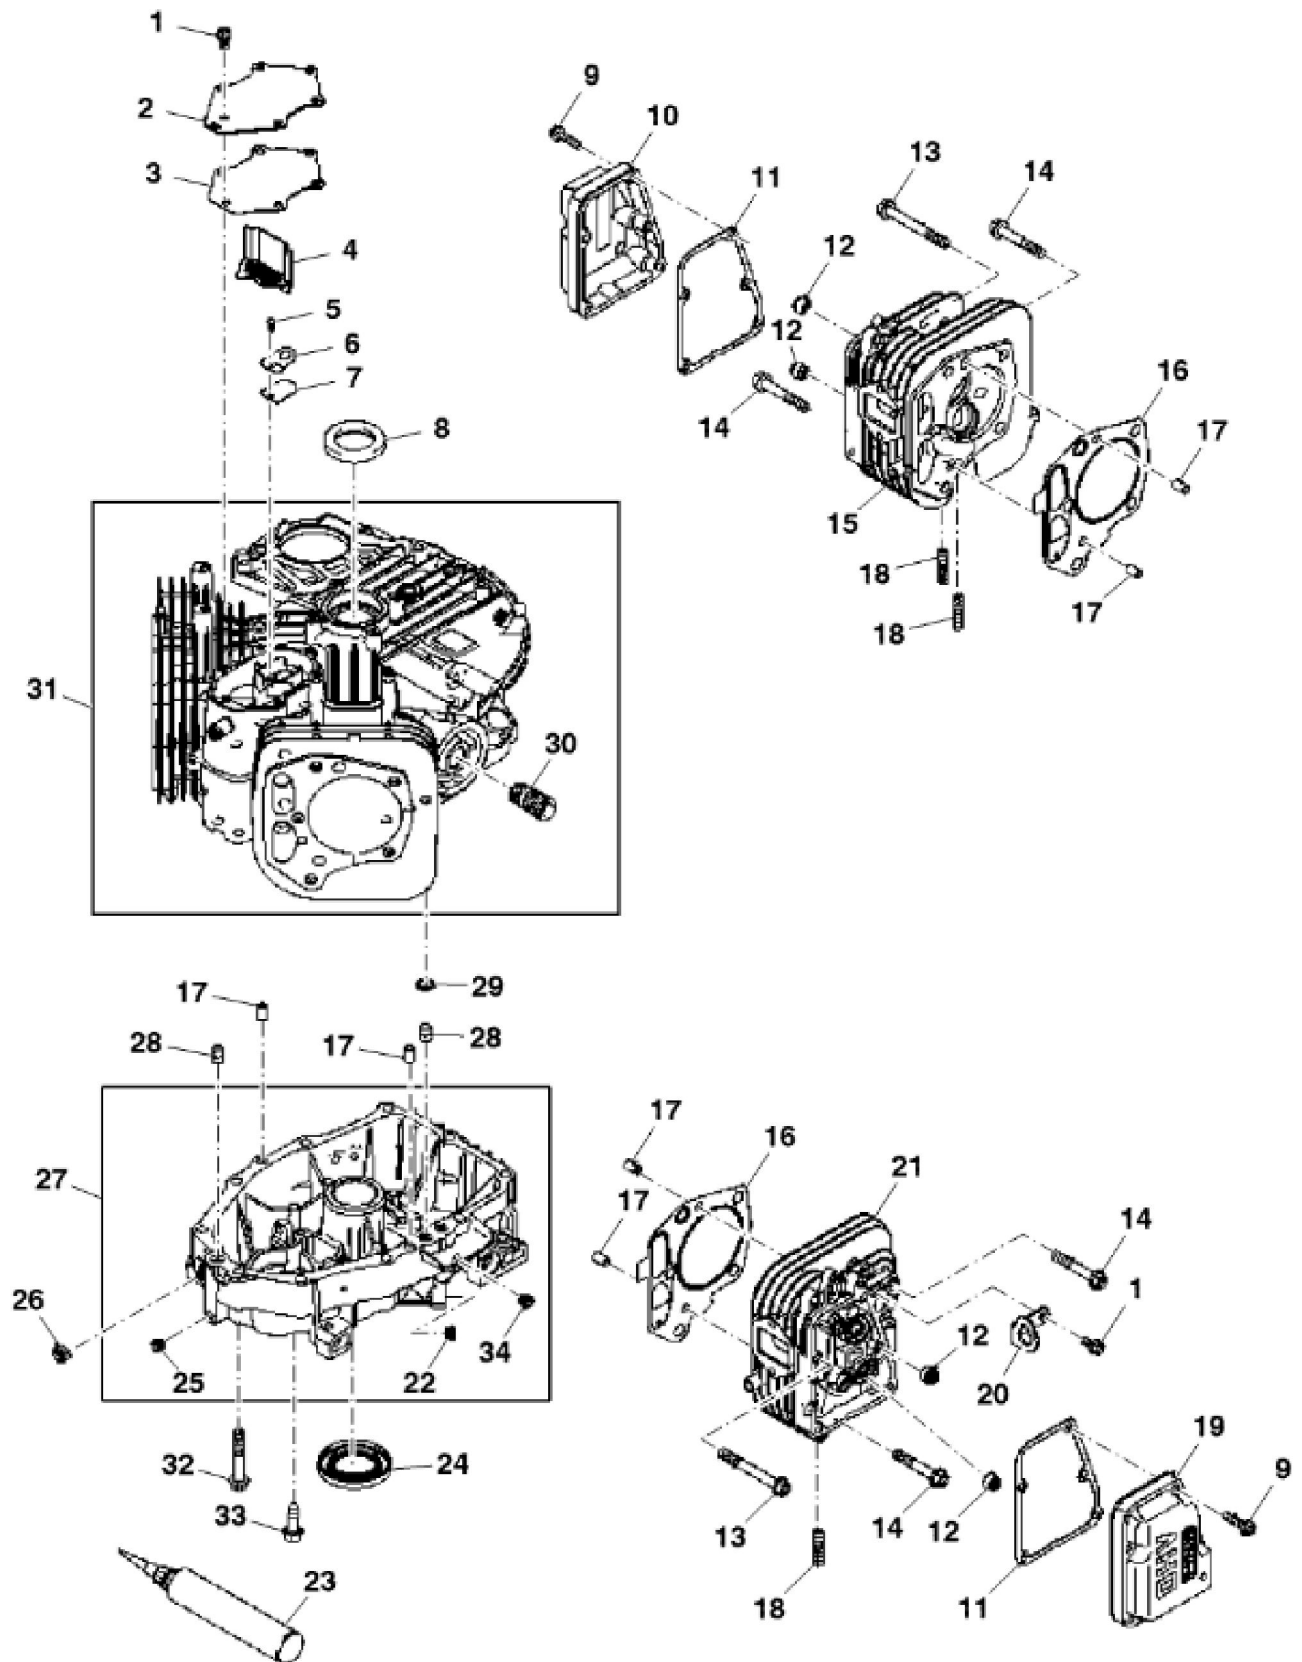

PU20814

John Deere > Turf And Utility >TRACTOR, LAWN AND GARDEN >X384 - TRACTOR, LAWN AND GARDEN >X384 Lawn and Garden Tractor >20 ENGINE MM18194 >ST842340 - ENGINE AND THROTTLE ASSEMBLY

KEY	PART NO.	PART NAME	QTY	REMARKS
1	H77698	TIE BAND	1	
2	N309660	LOCK NUT	1	
3	GX24210	SCREW	4	9.525 X 29.580 mm (3/8" X 1.165")
4	MIA12529	GASOLINE ENGINE	1	MARKED FS651V-ES05R; Kawasaki
5	19M7865	SCREW	3	M8 X 16
6	M162896	GUARD	1	Fuel Line
7	M155077	CLAMP	1	
8	AM140333	ACCELERATOR	1	Throttle Assembly
9	AM147573	CLAMP	1	Assembly, Double Tube
10	37M7510	SCREW	4	M6 X 16
11	M136651	GASKET	2	

<https://www.ebooklibonline.com>

Hello dear friend!

Thank you very much for reading.

Enter the link into your browser.

The full manual is available for immediate download.

<https://www.ebooklibonline.com>

KEY	PART NO.	PART NAME	QTY	REMARKS
1	MIU11325	BOLT	7	
2	MIU12397	COVER	1	Breather
3	MIU12395	GASKET	1	Breather
4	MIU12398	PIPE	1	
5	21M7244	SCREW	1	M4 X 8
6	MIU13821	PLATE	1	
7	MIU11769	VALVE	1	Breather
8	M149281	SEAL	1	
9	19M7863	SCREW	10	M6 X 25
10	MIU13778	CASE	1	Rocker No.1
11	MIU12394	GASKET	2	Rocker Case
12	M138389	SEAL	4	
13	MIU12209	BOLT	6	
14	MIU11776	BOLT	4	
15	MIU12390	CYLINDER HEAD	1	No. 1
16	MIU12396	ENGINE CYLINDER HEAD GASKET	2	
17	M74252	PIN	6	
18	MIU12726	STUD	4	
19	MIU14499	COVER	1	
20	MIU13780	HOOK	1	Lift
21	MIU12391	CYLINDER HEAD	1	No. 2
22	MIU14001	PLUG	1	
23	M64850	SEALANT	AR	
24	MIU12400	SEAL	1	
25	MIU12401	PLUG	1	
26	M151774	SEAL	1	
27	MIA12754	CRANKCASE	1	
28	MIU14507	PIPE	3	
29	M76104	O-RING	2	
30	MIU13767	ADAPTER FITTING	1	
31	MIA12337	CRANKCASE	1	
32	19M8319	SCREW	10	M8 X 50
33	GX24210	SCREW	4	
34	M123645	DRAIN PLUG	1	

Thank you so much for reading

KEY	PART NO.	PART NAME	QTY	REMARKS	
1	MIU12403	PISTON	2	STD	
2	MIU13270	PISTON PIN	2		
3	MIU12405	PISTON RING KIT	2	STD	
4	MIU13077	CRANKSHAFT	1		
5	MIA11615	CONNECTING ROD	2		
6	MIU12408	SNAP RING	4		
7	M146763	BOLT	2		