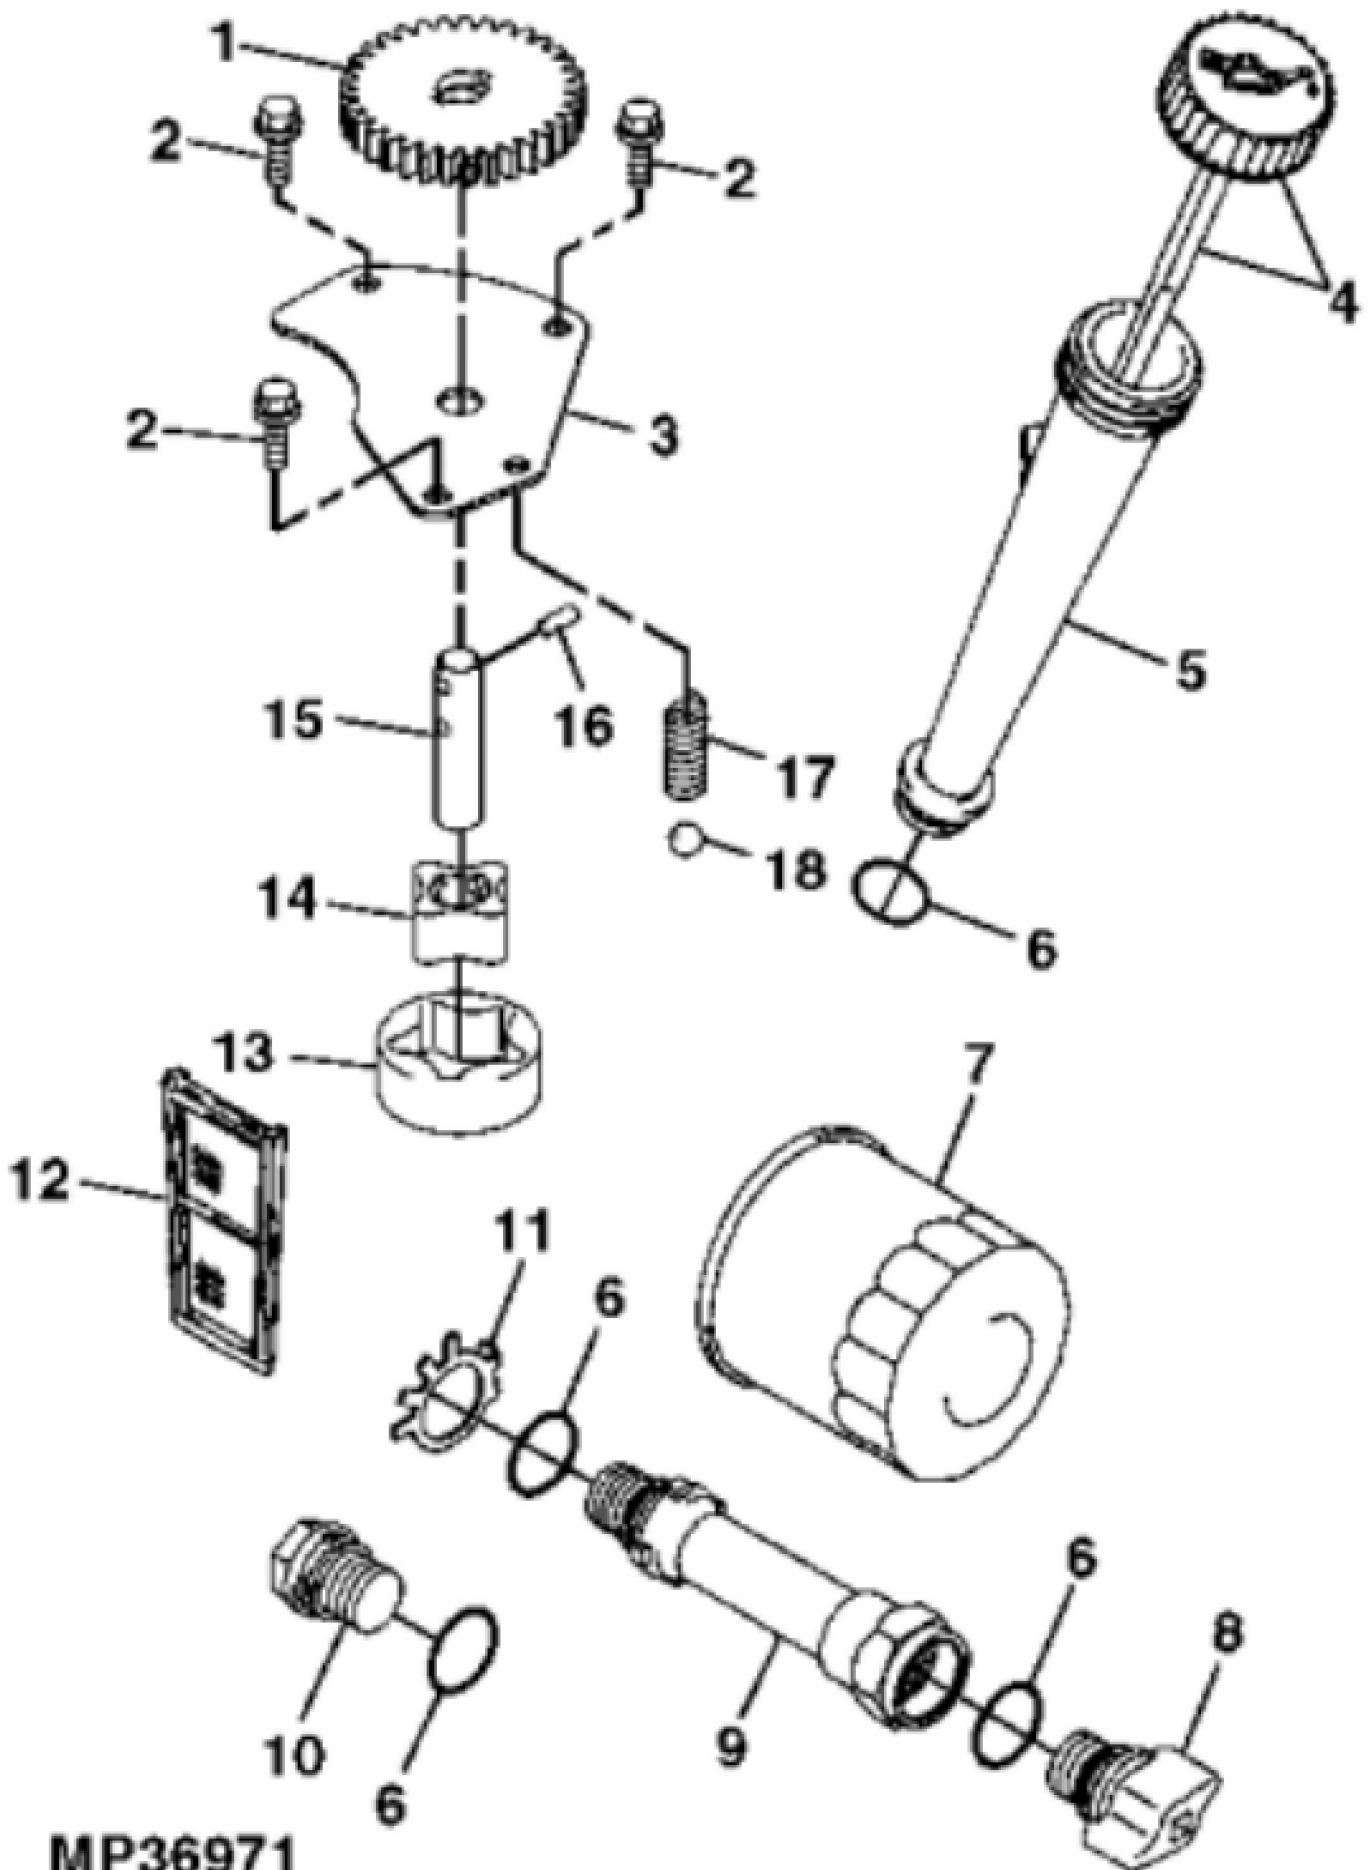

MP19275

John Deere > Turf And Utility >TRACTOR, LAWN AND GARDEN >X360 - TRACTOR, LAWN AND GARDEN >X360 Select Series Tractor >20 ENGINE (FH661V) MM14829 >ST559655 - PISTON AND CRANKSHFT (085001 -)

KEY	PART NO.	PART NAME	QTY	REMARKS	
1	AM128738	PISTON RING KIT	2	STD	
1	AM132069	PISTON RING KIT	AR	.50 MM (.020") OS	
2	M138398	SNAP RING	4	(SUB FOR M140233)	
3	M138397	PISTON PIN	2		
4	M143319	PISTON	2	STD	
4	M146875	PISTON	AR	.50 MM (.020") OS	
5	MIA10804	CONNECTING ROD	2		
6	M146763	BOLT	2		
7	AM133931	CRANKSHAFT	1		

KEY	PART NO.	PART NAME	QTY	REMARKS
1	M146877	GUIDE	2	PUSH ROD
2	M146879	PUSH ROD	4	
3	M138403	TAPPET	4	
4	M147596	EXHAUST VALVE	2	
5	M140241	SPRING	4	
6	M138401	RETAINER	4	
7	M146881	BOLT	4	
8	M118845	RETAINER	4	(2 HALVES EACH)
9	M146876	ROCKER ARM	4	
10	M92891	NUT	4	
11	M138410	SCREW	4	
12	M140234	INTAKE VALVE	2	
13	MIA10793	CAMSHAFT	1	
14	M138413	EXTENSION SPRING	1	
15	M140240	PLATE	1	
16	M140238	GUIDE	1	
17	MIU10971	BALL BEARING	6	
18	M138411	SNAP RING	2	NLA; ORDER MIU14000
18	MIU14000	SNAP RING	2	
19	M146880	PLATE	1	
20	MIU10708	SLEEVE	1	NLA; ORDER MIU13044
20	MIU13044	SLEEVE	1	
21	M146882	WASHER	1	
22	MIU11231	WASHER	1	