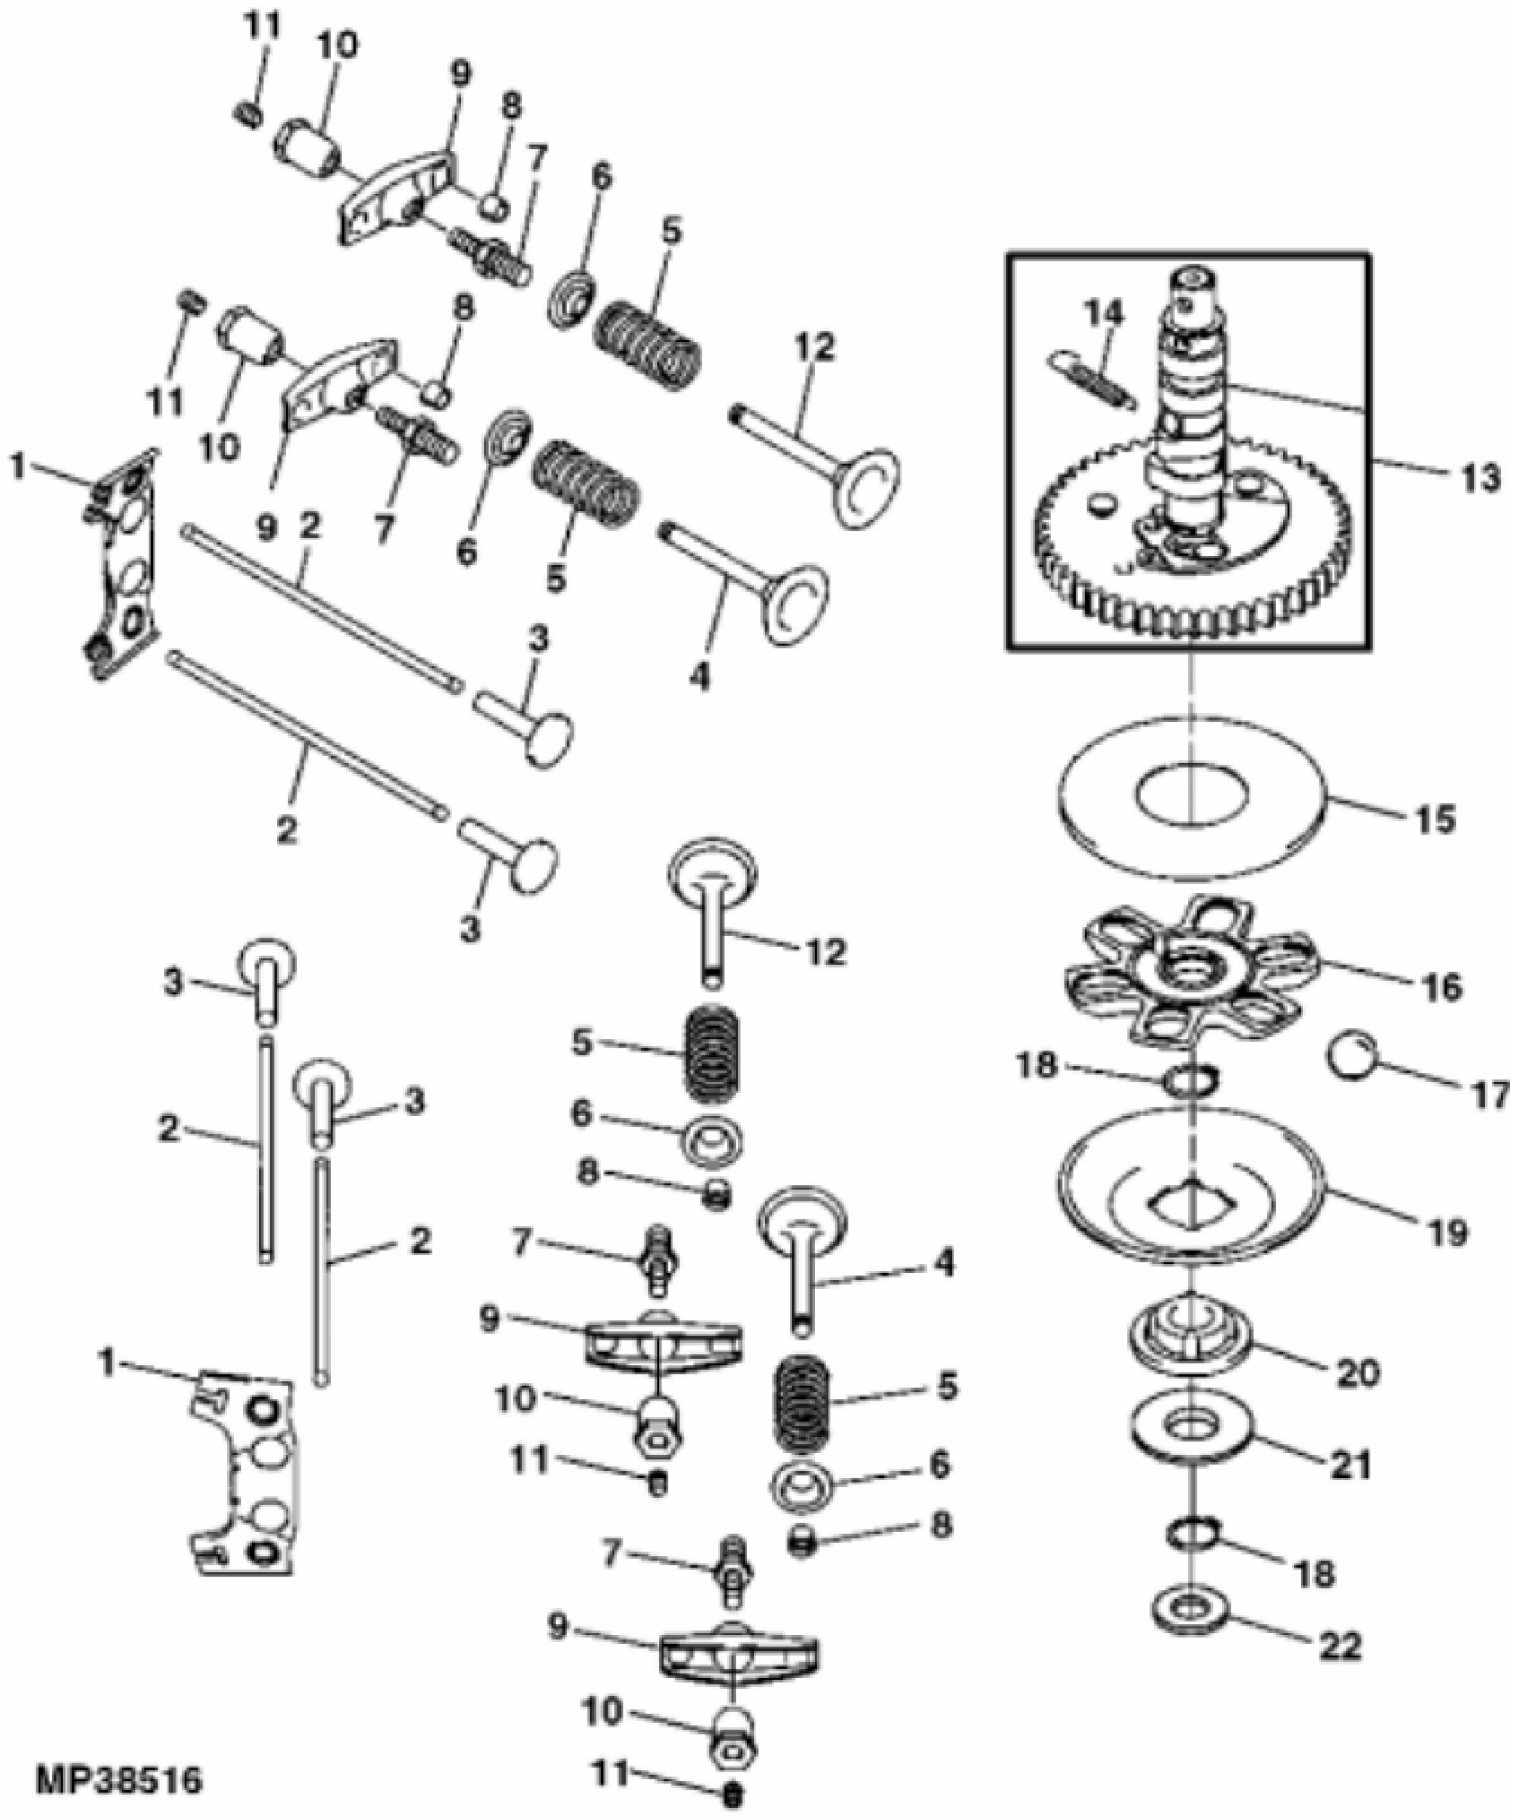

John Deere > Turf And Utility >TRACTOR, LAWN AND GARDEN >X360 - TRACTOR, LAWN AND GARDEN >X360 Select Series Tractor >20 ENGINE (FH661V) MM14829 >ST559655 - PISTON AND CRANKSHFT (085001 -)

KEY	PART NO.	PART NAME	QTY	REMARKS	
1	AM128738	PISTON RING KIT	2	STD	
1	AM132069	PISTON RING KIT	AR	.50 MM (.020") OS	
2	M138398	SNAP RING	4	(SUB FOR M140233)	
3	M138397	PISTON PIN	2		
4	M143319	PISTON	2	STD	
4	M146875	PISTON	AR	.50 MM (.020") OS	
5	MIA10804	CONNECTING ROD	2		
6	M146763	BOLT	2		
7	AM133931	CRANKSHAFT	1		

MP38516