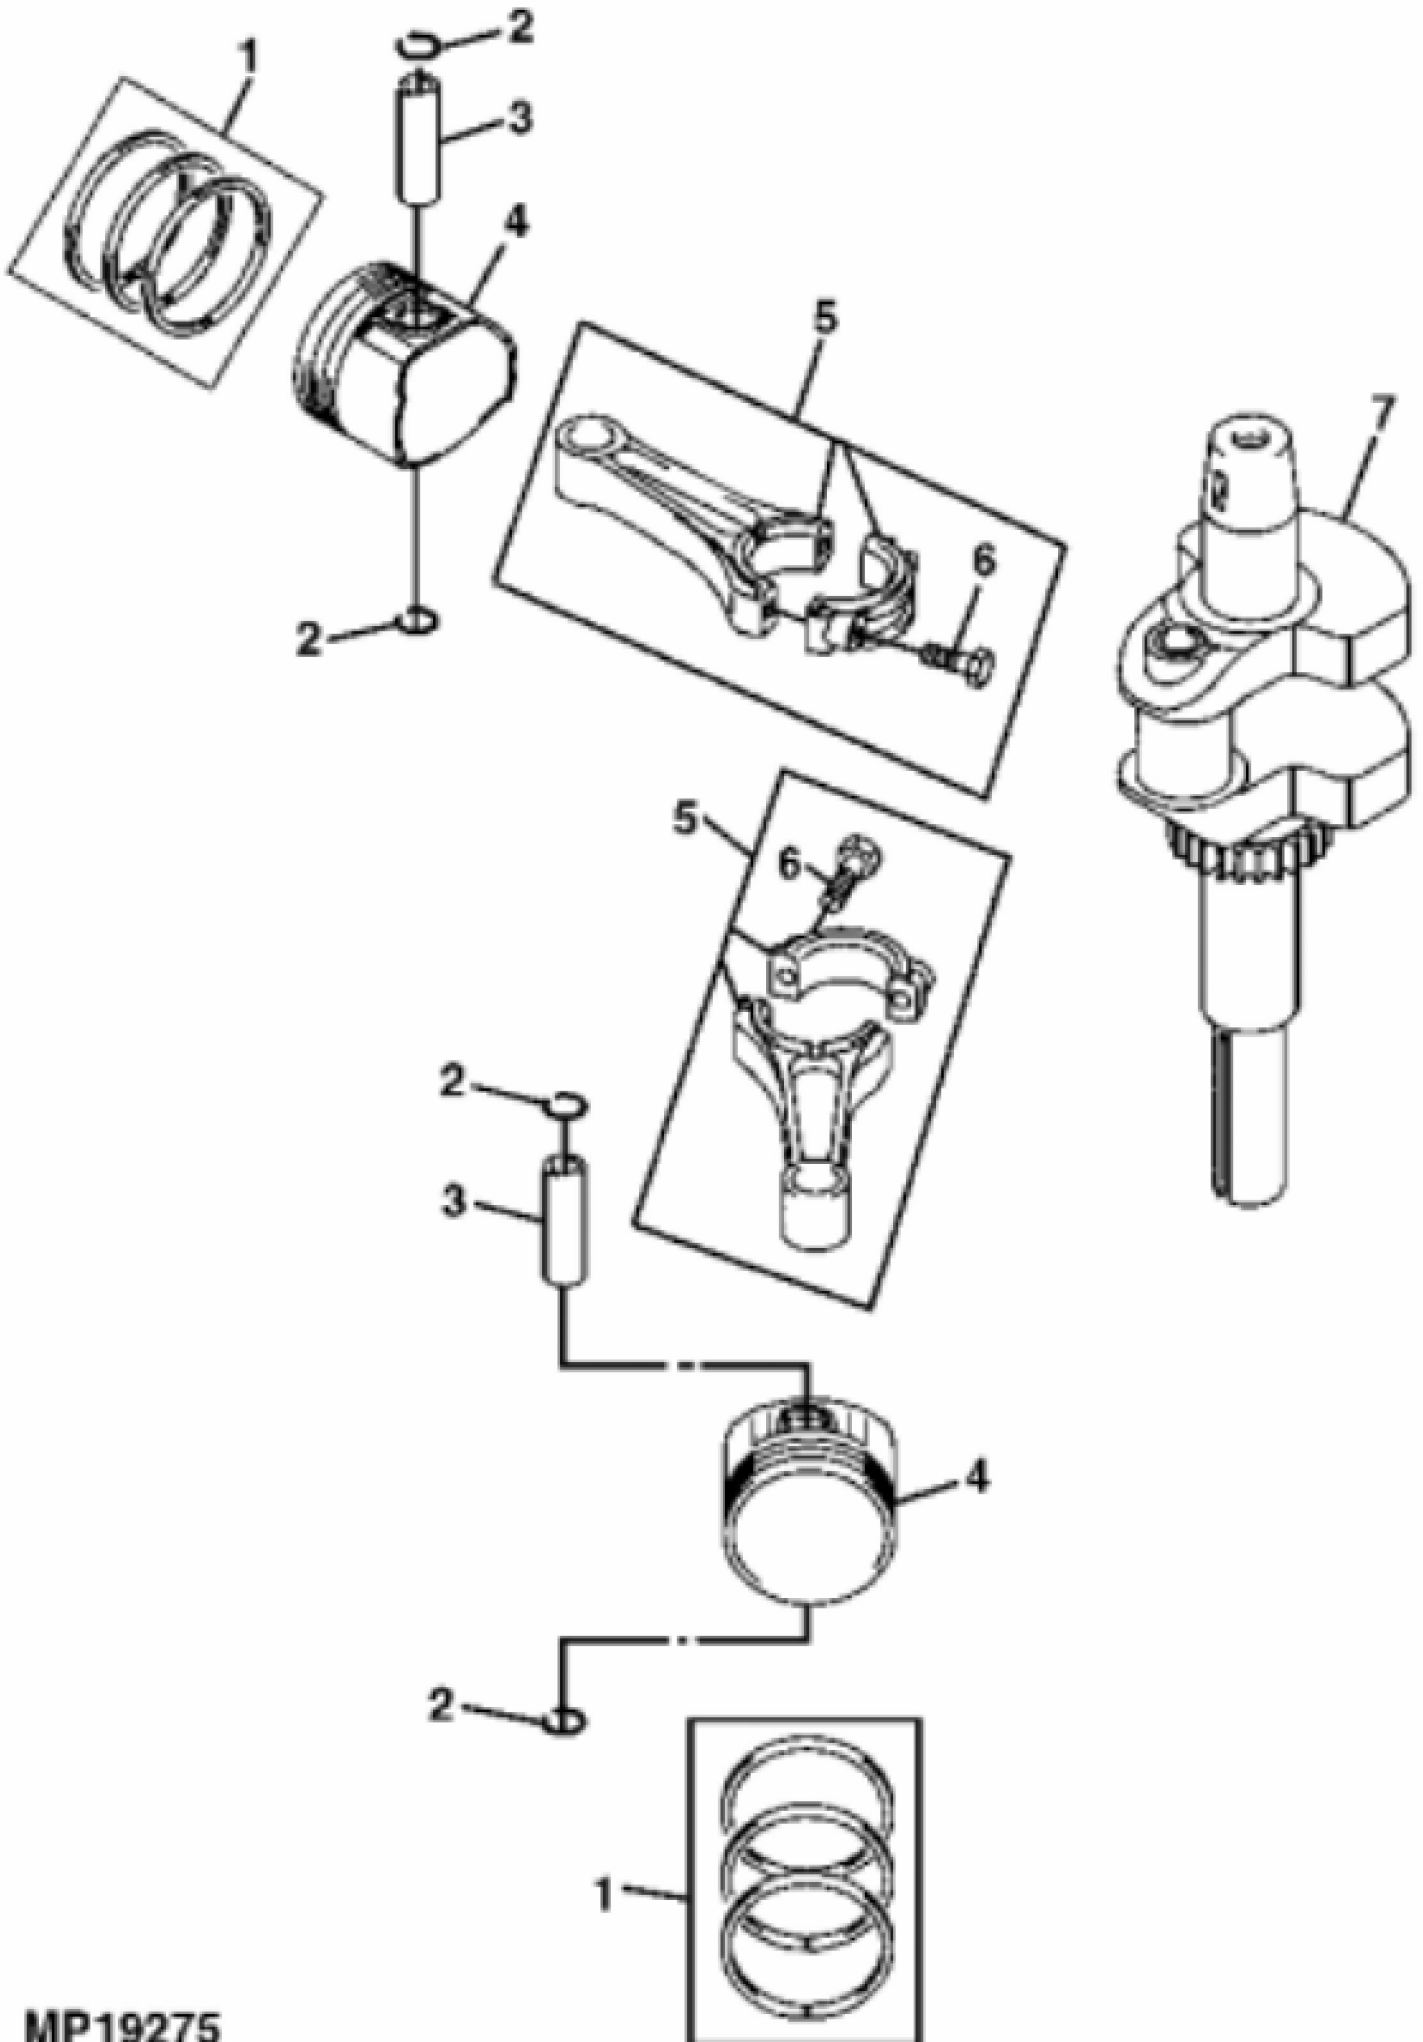

KEY	PART NO.	PART NAME	QTY	REMARKS	
26	GX24210	SCREW	4		
27	21M7244	SCREW	1	M4 X 8	
28	M141350	FILTER ELEMENT	1	NLA; ORDER MIA11393	
28	MIA11393	COVER KIT	1		
..	MIA11076	GASOLINE ENGINE	1	(MARKED FH661V-CS04), (SUB MIA11833)	
..	MIA11833	GASOLINE ENGINE	1	(MARKED FH661V-DS04)	
..	MIA10964	SHORT BLOCK ASSEMBLY	1	(MARKED FH661V-CS04, FH661V-DS04)	

MP19275