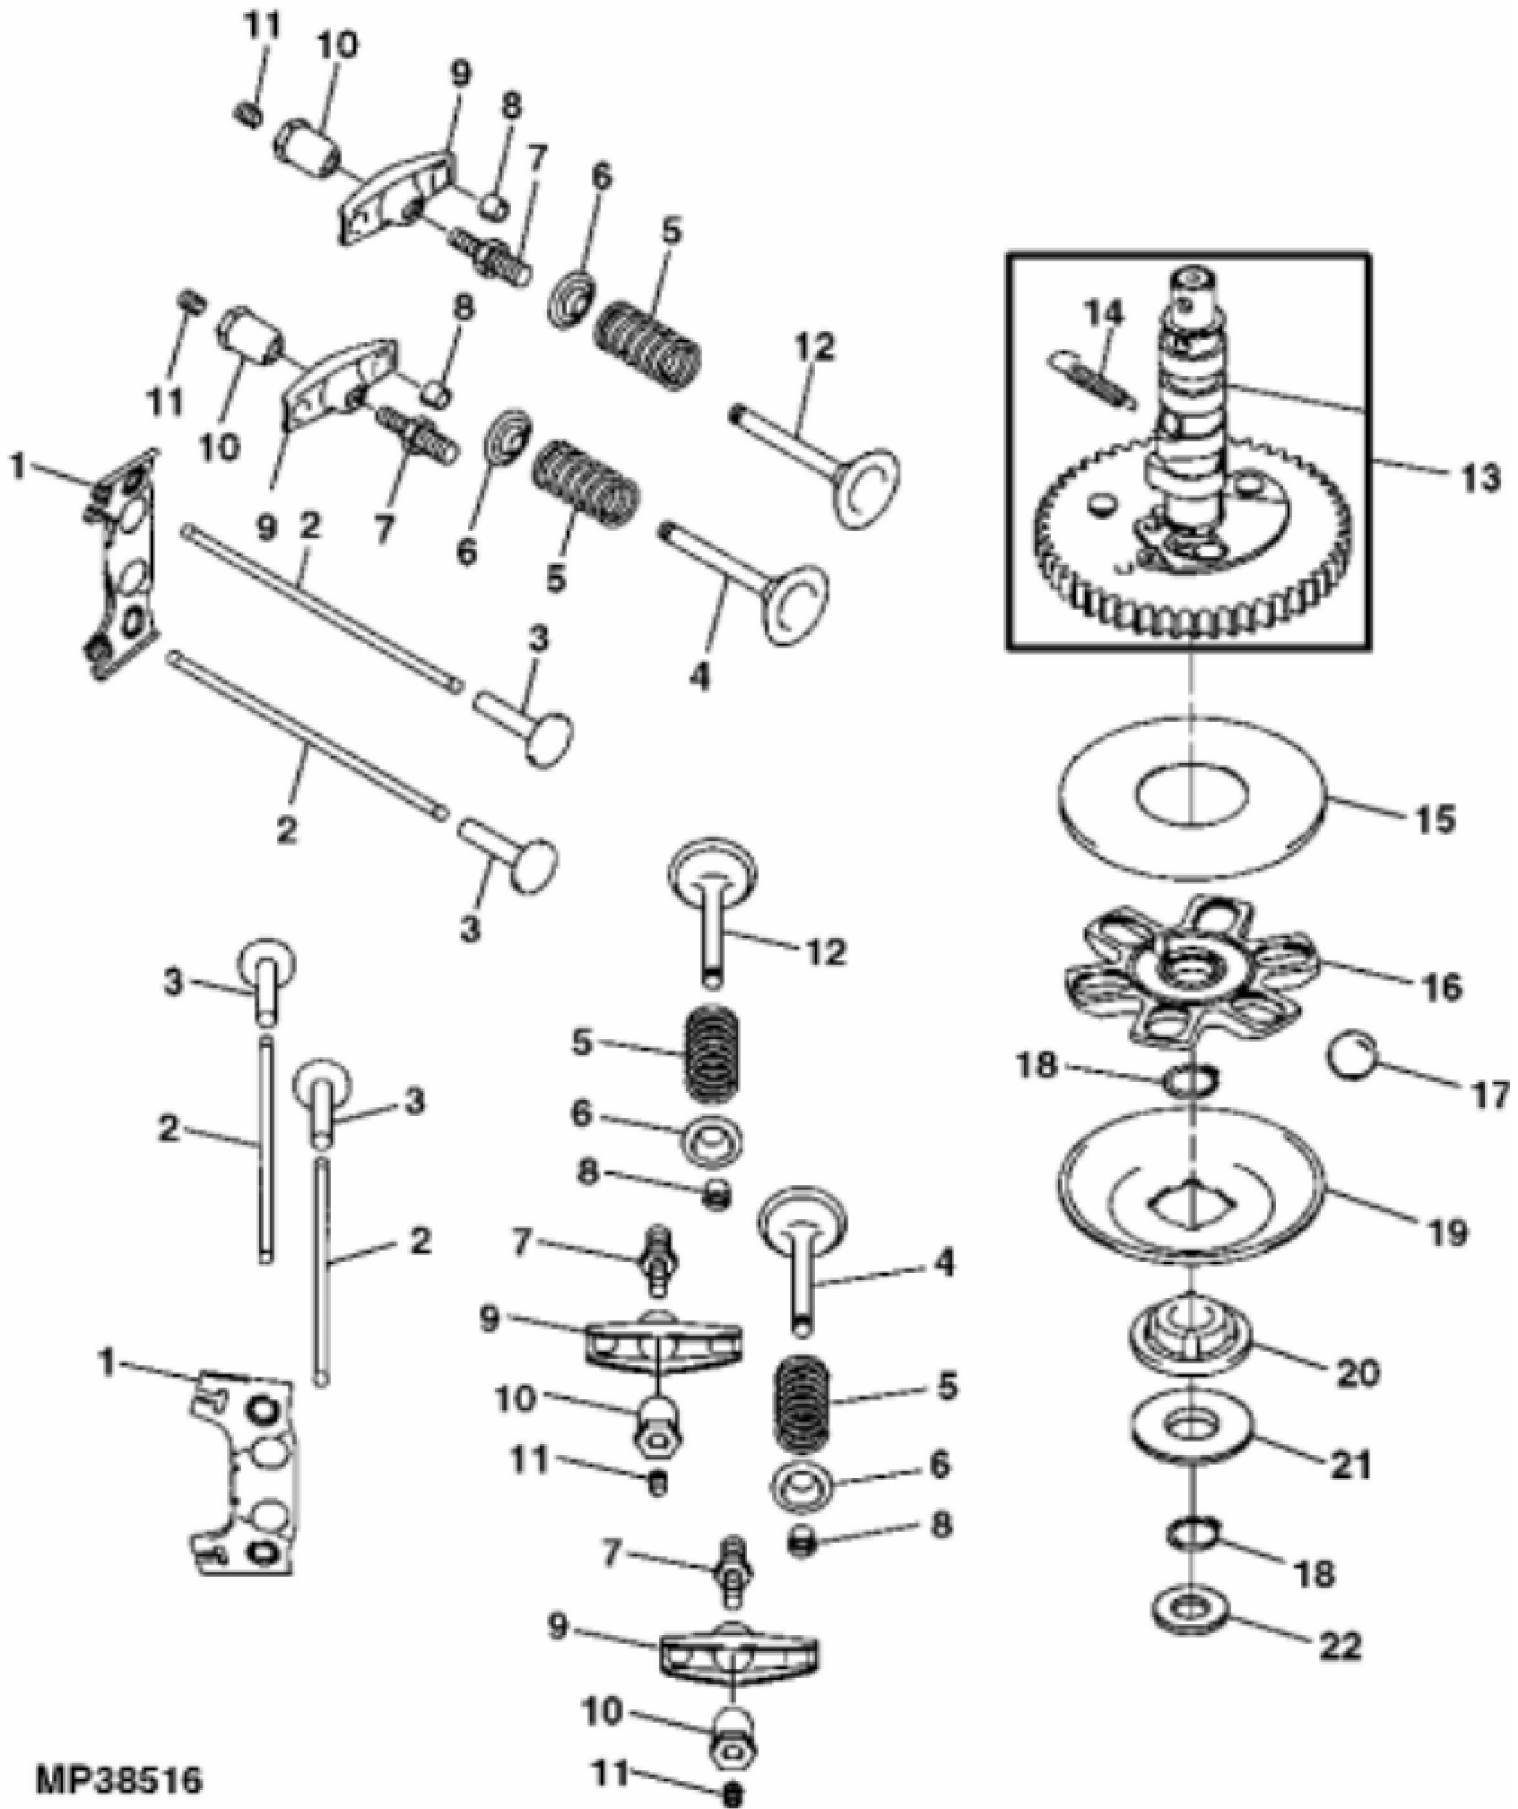

KEY	PART NO.	PART NAME	QTY	REMARKS
26	GC00331	SCREW	4	9.525 X 29.580 mm, NLA; ORDER GX24210; ENGINE MOUNTING
26	GX24210	SCREW	4	
27	21M7244	SCREW	1	M4 X 8
28	M141350	FILTER ELEMENT	1	NLA; ORDER MIA11393
28	MIA11393	COVER KIT	1	(INCLUDES PARTS MARKED (A))
..	AM134886	GASOLINE ENGINE	1	(MARKED FH661V-AS04) (SUB MIA11833) (ALSO ORDER AM136579)
..	MIA10519	GASOLINE ENGINE	1	(MARKED FH661V-BS04) (SUB MIA11833)
..	MIA11076	GASOLINE ENGINE	1	(MARKED FH661V-CS04), (SUB MIA11833)
..	MIA11833	GASOLINE ENGINE	1	(ENGINE MARKED FH661V-DS04)
..	AM133940	SHORT BLOCK ASSEMBLY	1	(ENGINE MARKED FH661V-AS04)
..	MIA10964	SHORT BLOCK ASSEMBLY	1	(ENGINE MARKED FH661V-BS04, FH661V-CS04, FH661V-DS04)

MP19275

John Deere > Turf And Utility >TRACTOR, LAWN AND GARDEN >X324 - TRACTOR, LAWN AND GARDEN >X324 Select Series Tractor >20 ENGINE MM14829 ( - 180000) >ST541135 - PISTON AND CRANKSHAFT

KEY	PART NO.	PART NAME	QTY	REMARKS
1	AM128738	PISTON RING KIT	2	STD
1	AM132069	PISTON RING KIT	AR	.50 MM (.020") OS
2	M138398	SNAP RING	4	(SUB FOR M140233)
3	M138397	PISTON PIN	2	
4	M143319	PISTON	2	STD
4	M146875	PISTON	AR	.50 MM (.020") OS
5	MIA10804	CONNECTING ROD	2	(SUB FOR AM132025)
6	M146763	BOLT	2	
7	AM133931	CRANKSHAFT	1	

**Thank you so much for reading**

KEY	PART NO.	PART NAME	QTY	REMARKS
1	M146877	GUIDE	2	PUSH ROD
2	M146879	PUSH ROD	4	
3	M138403	TAPPET	4	
4	M147596	EXHAUST VALVE	2	
5	M140241	SPRING	4	
6	M138401	RETAINER	4	
7	M146881	BOLT	4	
8	M118845	RETAINER	4	(2 HALVES EACH)
9	M146876	ROCKER ARM	4	
10	M92891	NUT	4	
11	M138410	SCREW	4	
12	M140234	INTAKE VALVE	2	
13	MIA10793	CAMSHAFT	1	
14	M138413	EXTENSION SPRING	1	
15	M140240	PLATE	1	
16	M140238	GUIDE	1	
17	MIU10971	BALL	6	(SUB FOR M138412)
18	M138411	SNAP RING	2	NLA; ORDER MIU14000
18	MIU14000	SNAP RING	2	
19	M146880	PLATE	1	
20	MIU10708	SLEEVE	1	NLA; ORDER MIU13044
20	MIU13044	SLEEVE	1	
21	M146882	WASHER	1	
22	MIU11231	WASHER	1	