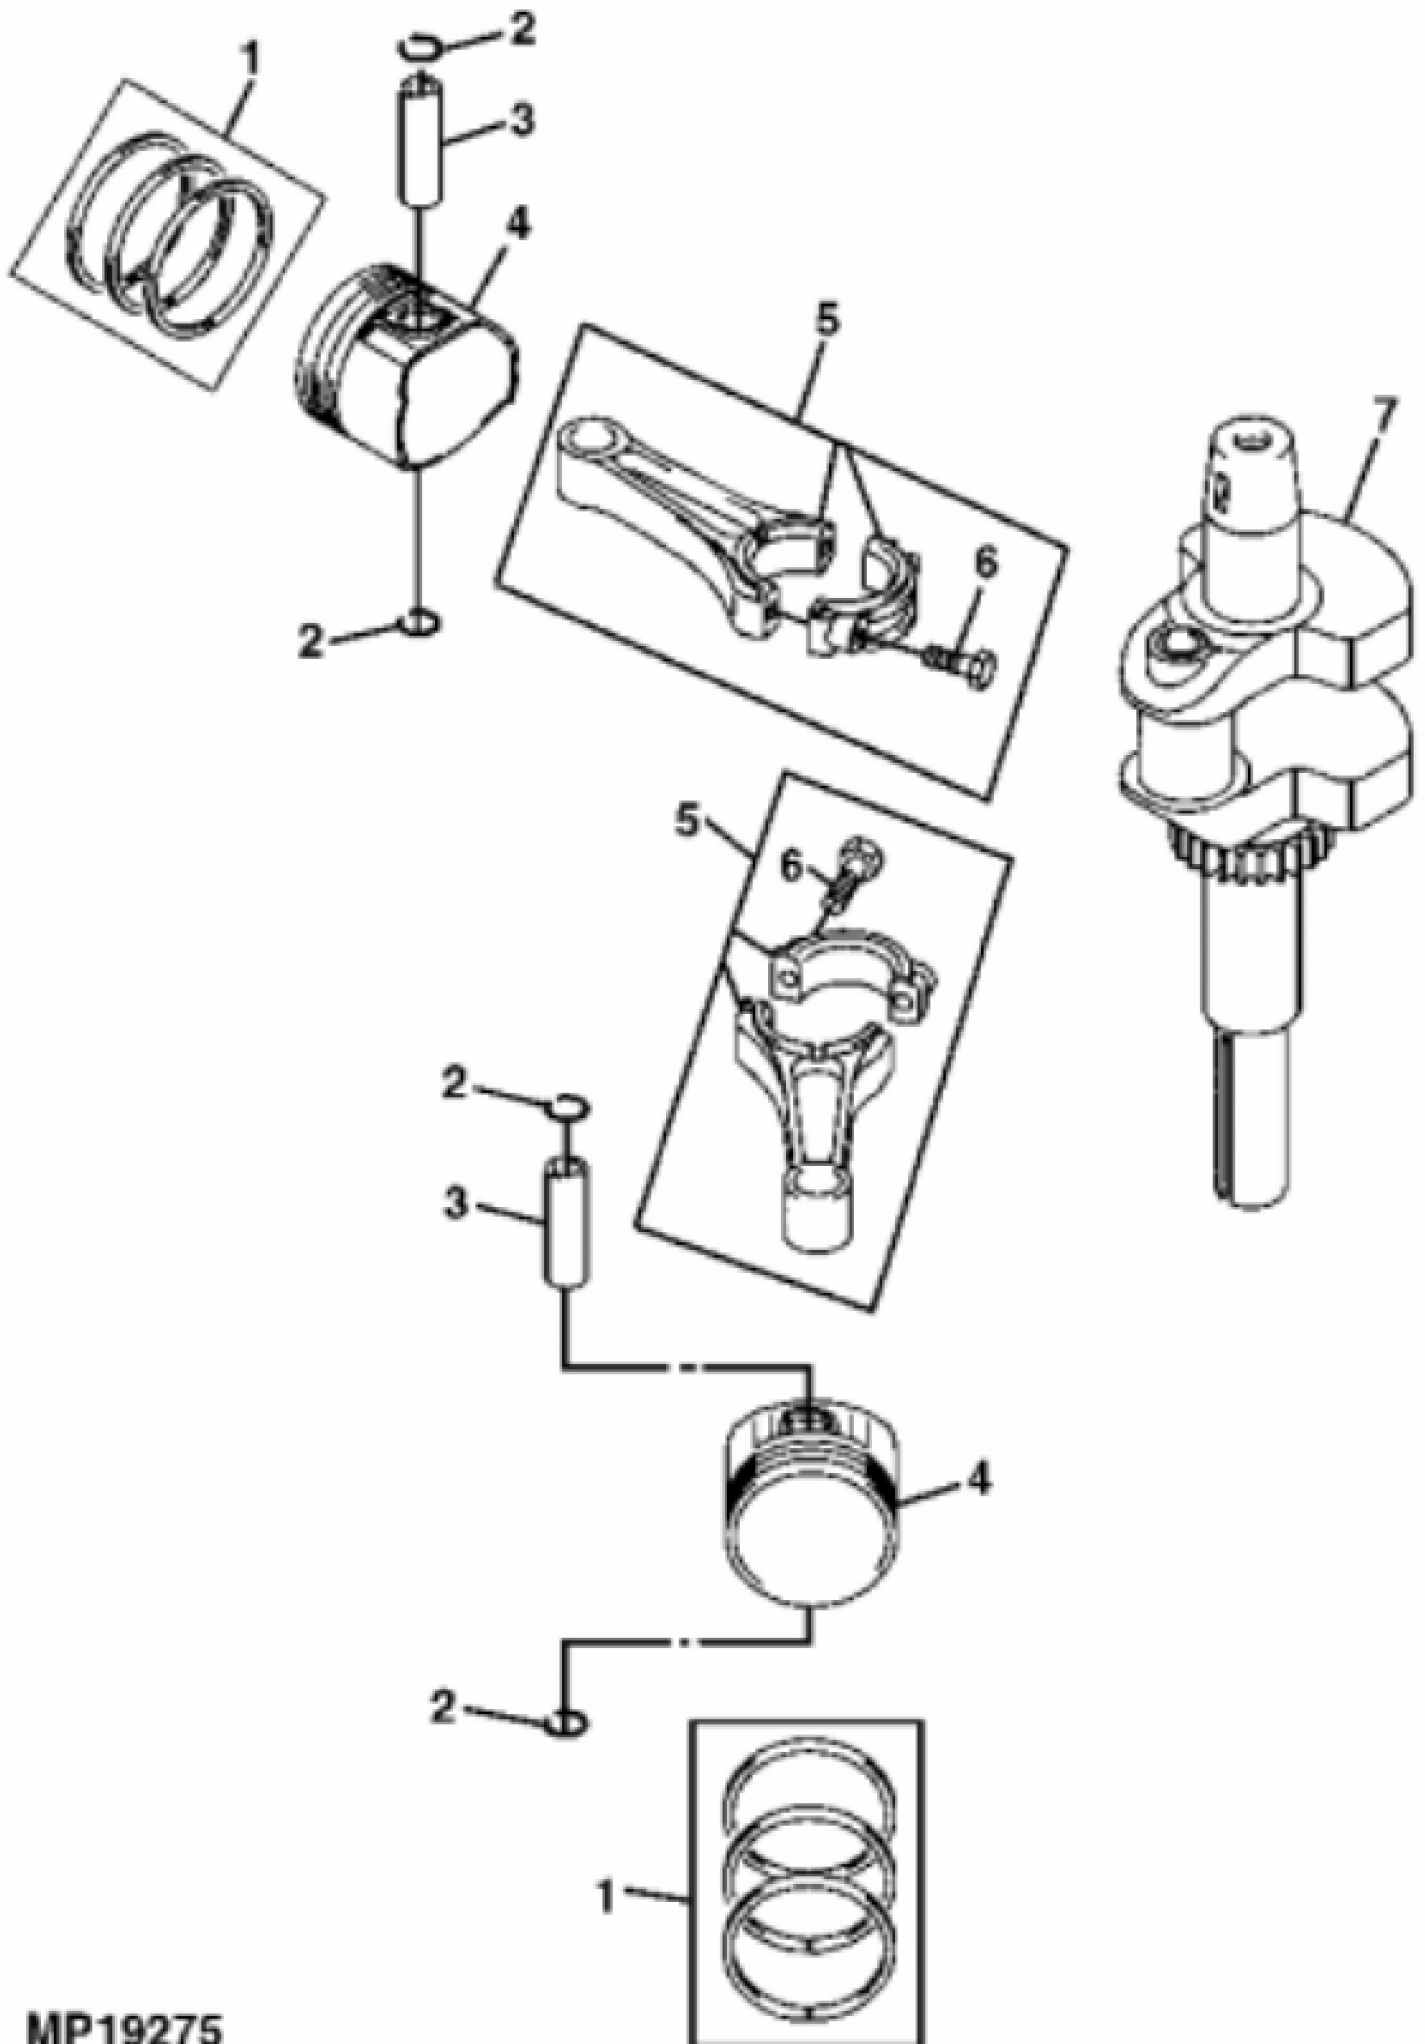

KEY	PART NO.	PART NAME	QTY	REMARKS
26	GC00331	SCREW	4	9.525 X 29.580 mm, NLA; ORDER GX24210; ENGINE MOUNTING
26	GX24210	SCREW	4	
27	21M7244	SCREW	1	M4 X 8
28	M141350	FILTER ELEMENT	1	NLA; ORDER MIA11393
28	MIA11393	COVER KIT	1	(INCLUDES PARTS MARKED (A))
..	AM134886	GASOLINE ENGINE	1	(MARKED FH661V-AS04) (SUB MIA11833) (ALSO ORDER AM136579)
..	MIA10519	GASOLINE ENGINE	1	(MARKED FH661V-BS04) (SUB MIA11833)
..	MIA11076	GASOLINE ENGINE	1	(MARKED FH661V-CS04), (SUB MIA11833)
..	MIA11833	GASOLINE ENGINE	1	(ENGINE MARKED FH661V-DS04)
..	AM133940	SHORT BLOCK ASSEMBLY	1	(ENGINE MARKED FH661V-AS04)
..	MIA10964	SHORT BLOCK ASSEMBLY	1	(ENGINE MARKED FH661V-BS04, FH661V-CS04, FH661V-DS04)

MP19275

John Deere > Turf And Utility >TRACTOR, LAWN AND GARDEN >X324 - TRACTOR, LAWN AND GARDEN >X324 Select Series Tractor >20 ENGINE MM14829 ( - 180000) >ST541135 - PISTON AND CRANKSHAFT

KEY	PART NO.	PART NAME	QTY	REMARKS
1	AM128738	PISTON RING KIT	2	STD
1	AM132069	PISTON RING KIT	AR	.50 MM (.020") OS
2	M138398	SNAP RING	4	(SUB FOR M140233)
3	M138397	PISTON PIN	2	
4	M143319	PISTON	2	STD
4	M146875	PISTON	AR	.50 MM (.020") OS
5	MIA10804	CONNECTING ROD	2	(SUB FOR AM132025)
6	M146763	BOLT	2	
7	AM133931	CRANKSHAFT	1	

**Thank you so much for reading**

KEY	PART NO.	PART NAME	QTY	REMARKS
1	M146877	GUIDE	2	PUSH ROD
2	M146879	PUSH ROD	4	
3	M138403	TAPPET	4	
4	M147596	EXHAUST VALVE	2	
5	M140241	SPRING	4	
6	M138401	RETAINER	4	
7	M146881	BOLT	4	
8	M118845	RETAINER	4	(2 HALVES EACH)
9	M146876	ROCKER ARM	4	
10	M92891	NUT	4	
11	M138410	SCREW	4	
12	M140234	INTAKE VALVE	2	
13	MIA10793	CAMSHAFT	1	
14	M138413	EXTENSION SPRING	1	
15	M140240	PLATE	1	
16	M140238	GUIDE	1	
17	MIU10971	BALL	6	(SUB FOR M138412)
18	M138411	SNAP RING	2	NLA; ORDER MIU14000
18	MIU14000	SNAP RING	2	
19	M146880	PLATE	1	
20	MIU10708	SLEEVE	1	NLA; ORDER MIU13044
20	MIU13044	SLEEVE	1	
21	M146882	WASHER	1	
22	MIU11231	WASHER	1	