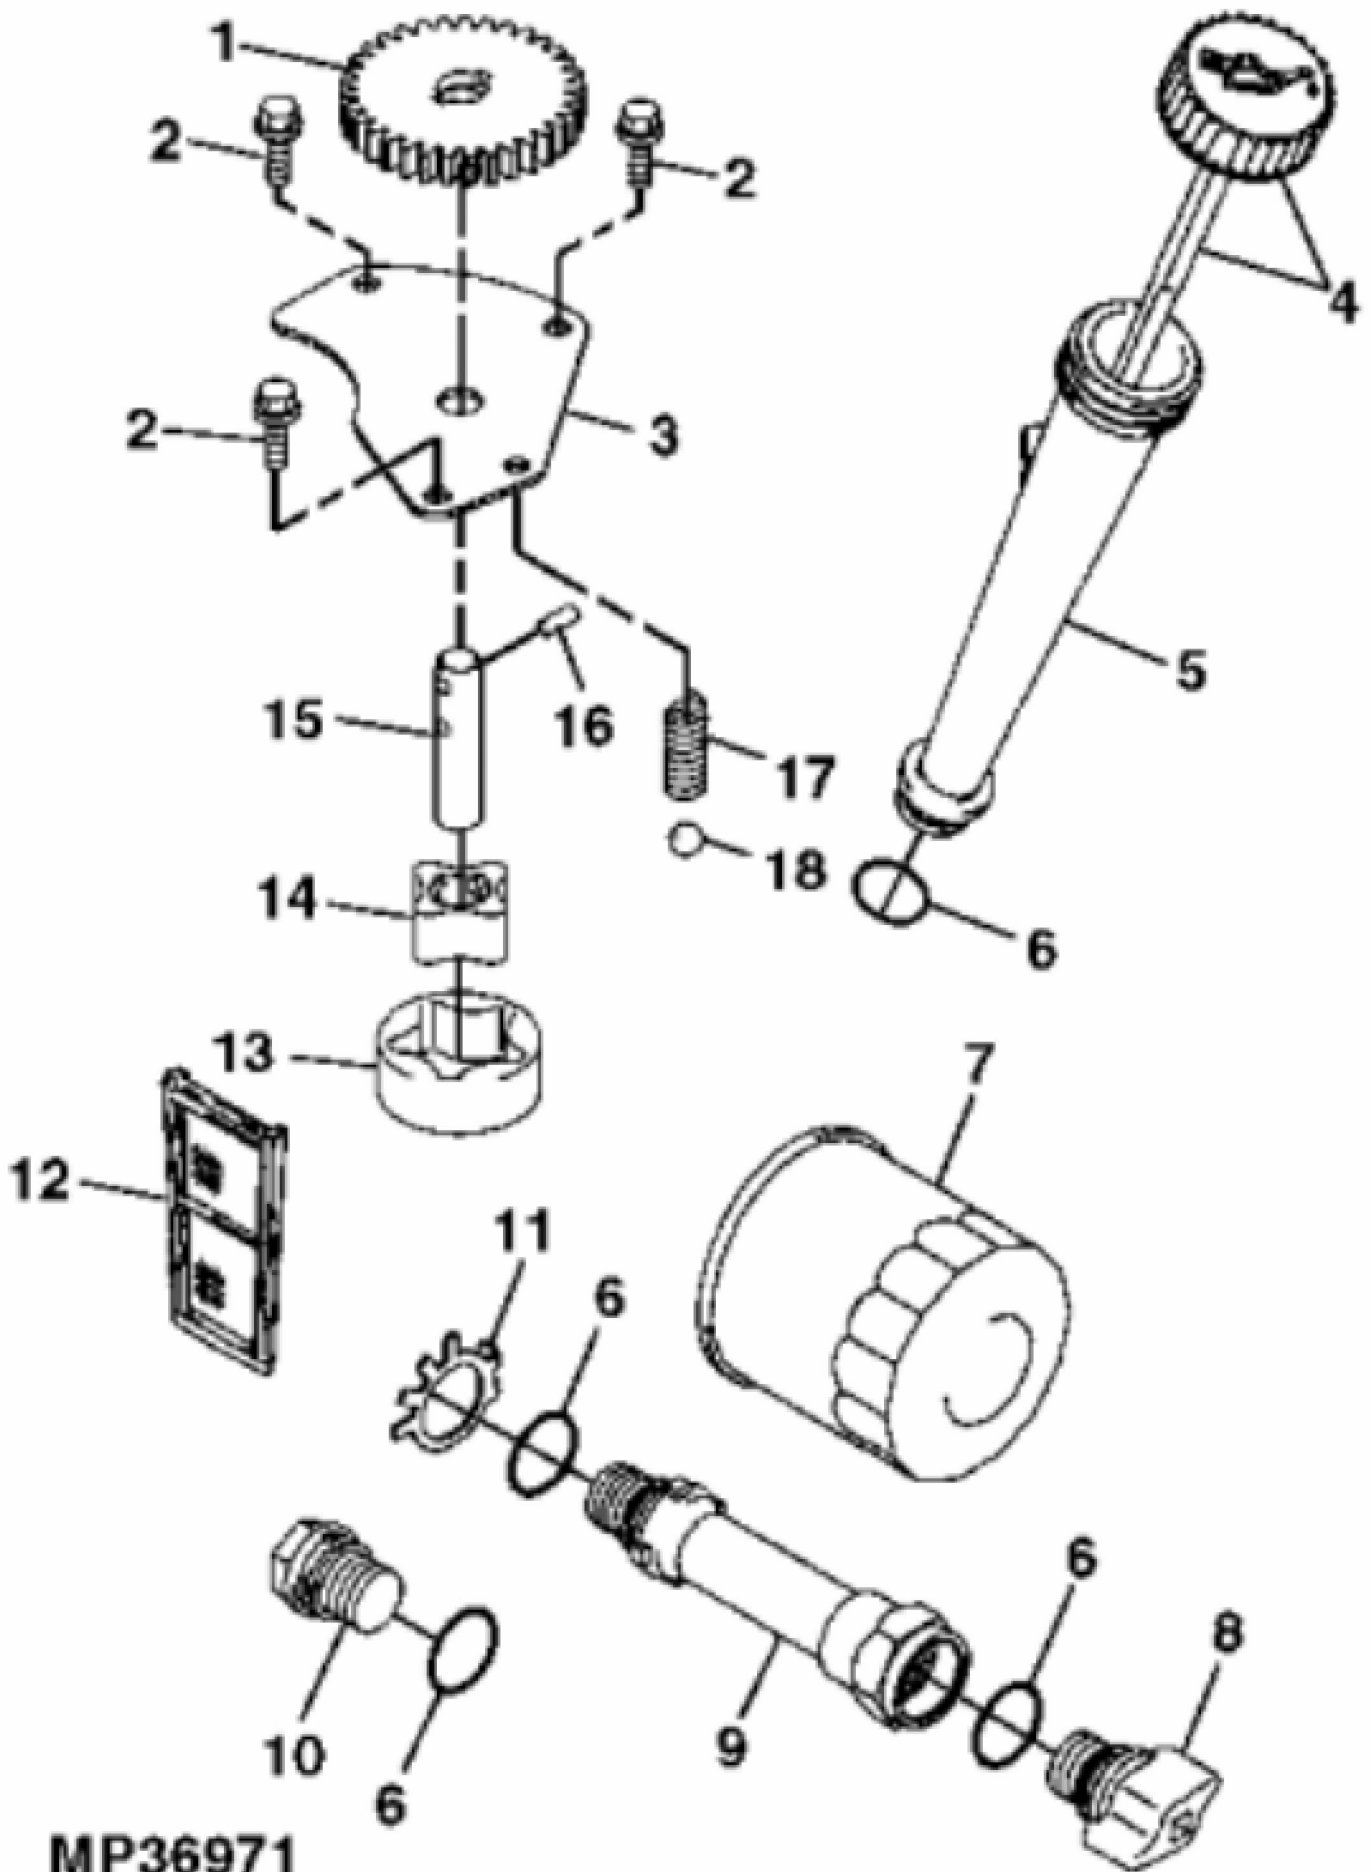

KEY	PART NO.	PART NAME	QTY	REMARKS
26	GC00331	SCREW	4	9.525 X 29.580 mm, NLA; ORDER GX24210; ENGINE MOUNTING
26	GX24210	SCREW	4	
27	21M7244	SCREW	1	M4 X 8
28	M141350	FILTER ELEMENT	1	NLA; ORDER MIA11393
28	MIA11393	COVER KIT	1	(INCLUDES PARTS MARKED (A))
..	AM134886	GASOLINE ENGINE	1	(MARKED FH661V-AS04) (SUB MIA11833) (ALSO ORDER AM136579)
..	MIA10519	GASOLINE ENGINE	1	(MARKED FH661V-BS04) (SUB MIA11833)
..	MIA11076	GASOLINE ENGINE	1	(MARKED FH661V-CS04), (SUB MIA11833)
..	MIA11833	GASOLINE ENGINE	1	(ENGINE MARKED FH661V-DS04)
..	AM133940	SHORT BLOCK ASSEMBLY	1	(ENGINE MARKED FH661V-AS04)
..	MIA10964	SHORT BLOCK ASSEMBLY	1	(ENGINE MARKED FH661V-BS04, FH661V-CS04, FH661V-DS04)

MP19275

John Deere > Turf And Utility >TRACTOR, LAWN AND GARDEN >X324 - TRACTOR, LAWN AND GARDEN >X324 Select Series Tractor >20 ENGINE MM14829 ( - 180000) >ST541135 - PISTON AND CRANKSHAFT

KEY	PART NO.	PART NAME	QTY	REMARKS
1	AM128738	PISTON RING KIT	2	STD
1	AM132069	PISTON RING KIT	AR	.50 MM (.020") OS
2	M138398	SNAP RING	4	(SUB FOR M140233)
3	M138397	PISTON PIN	2	
4	M143319	PISTON	2	STD
4	M146875	PISTON	AR	.50 MM (.020") OS
5	MIA10804	CONNECTING ROD	2	(SUB FOR AM132025)
6	M146763	BOLT	2	
7	AM133931	CRANKSHAFT	1	

**Thank you so much for reading**

KEY	PART NO.	PART NAME	QTY	REMARKS
1	M146877	GUIDE	2	PUSH ROD
2	M146879	PUSH ROD	4	
3	M138403	TAPPET	4	
4	M147596	EXHAUST VALVE	2	
5	M140241	SPRING	4	
6	M138401	RETAINER	4	
7	M146881	BOLT	4	
8	M118845	RETAINER	4	(2 HALVES EACH)
9	M146876	ROCKER ARM	4	
10	M92891	NUT	4	
11	M138410	SCREW	4	
12	M140234	INTAKE VALVE	2	
13	MIA10793	CAMSHAFT	1	
14	M138413	EXTENSION SPRING	1	
15	M140240	PLATE	1	
16	M140238	GUIDE	1	
17	MIU10971	BALL	6	(SUB FOR M138412)
18	M138411	SNAP RING	2	NLA; ORDER MIU14000
18	MIU14000	SNAP RING	2	
19	M146880	PLATE	1	
20	MIU10708	SLEEVE	1	NLA; ORDER MIU13044
20	MIU13044	SLEEVE	1	
21	M146882	WASHER	1	
22	MIU11231	WASHER	1	