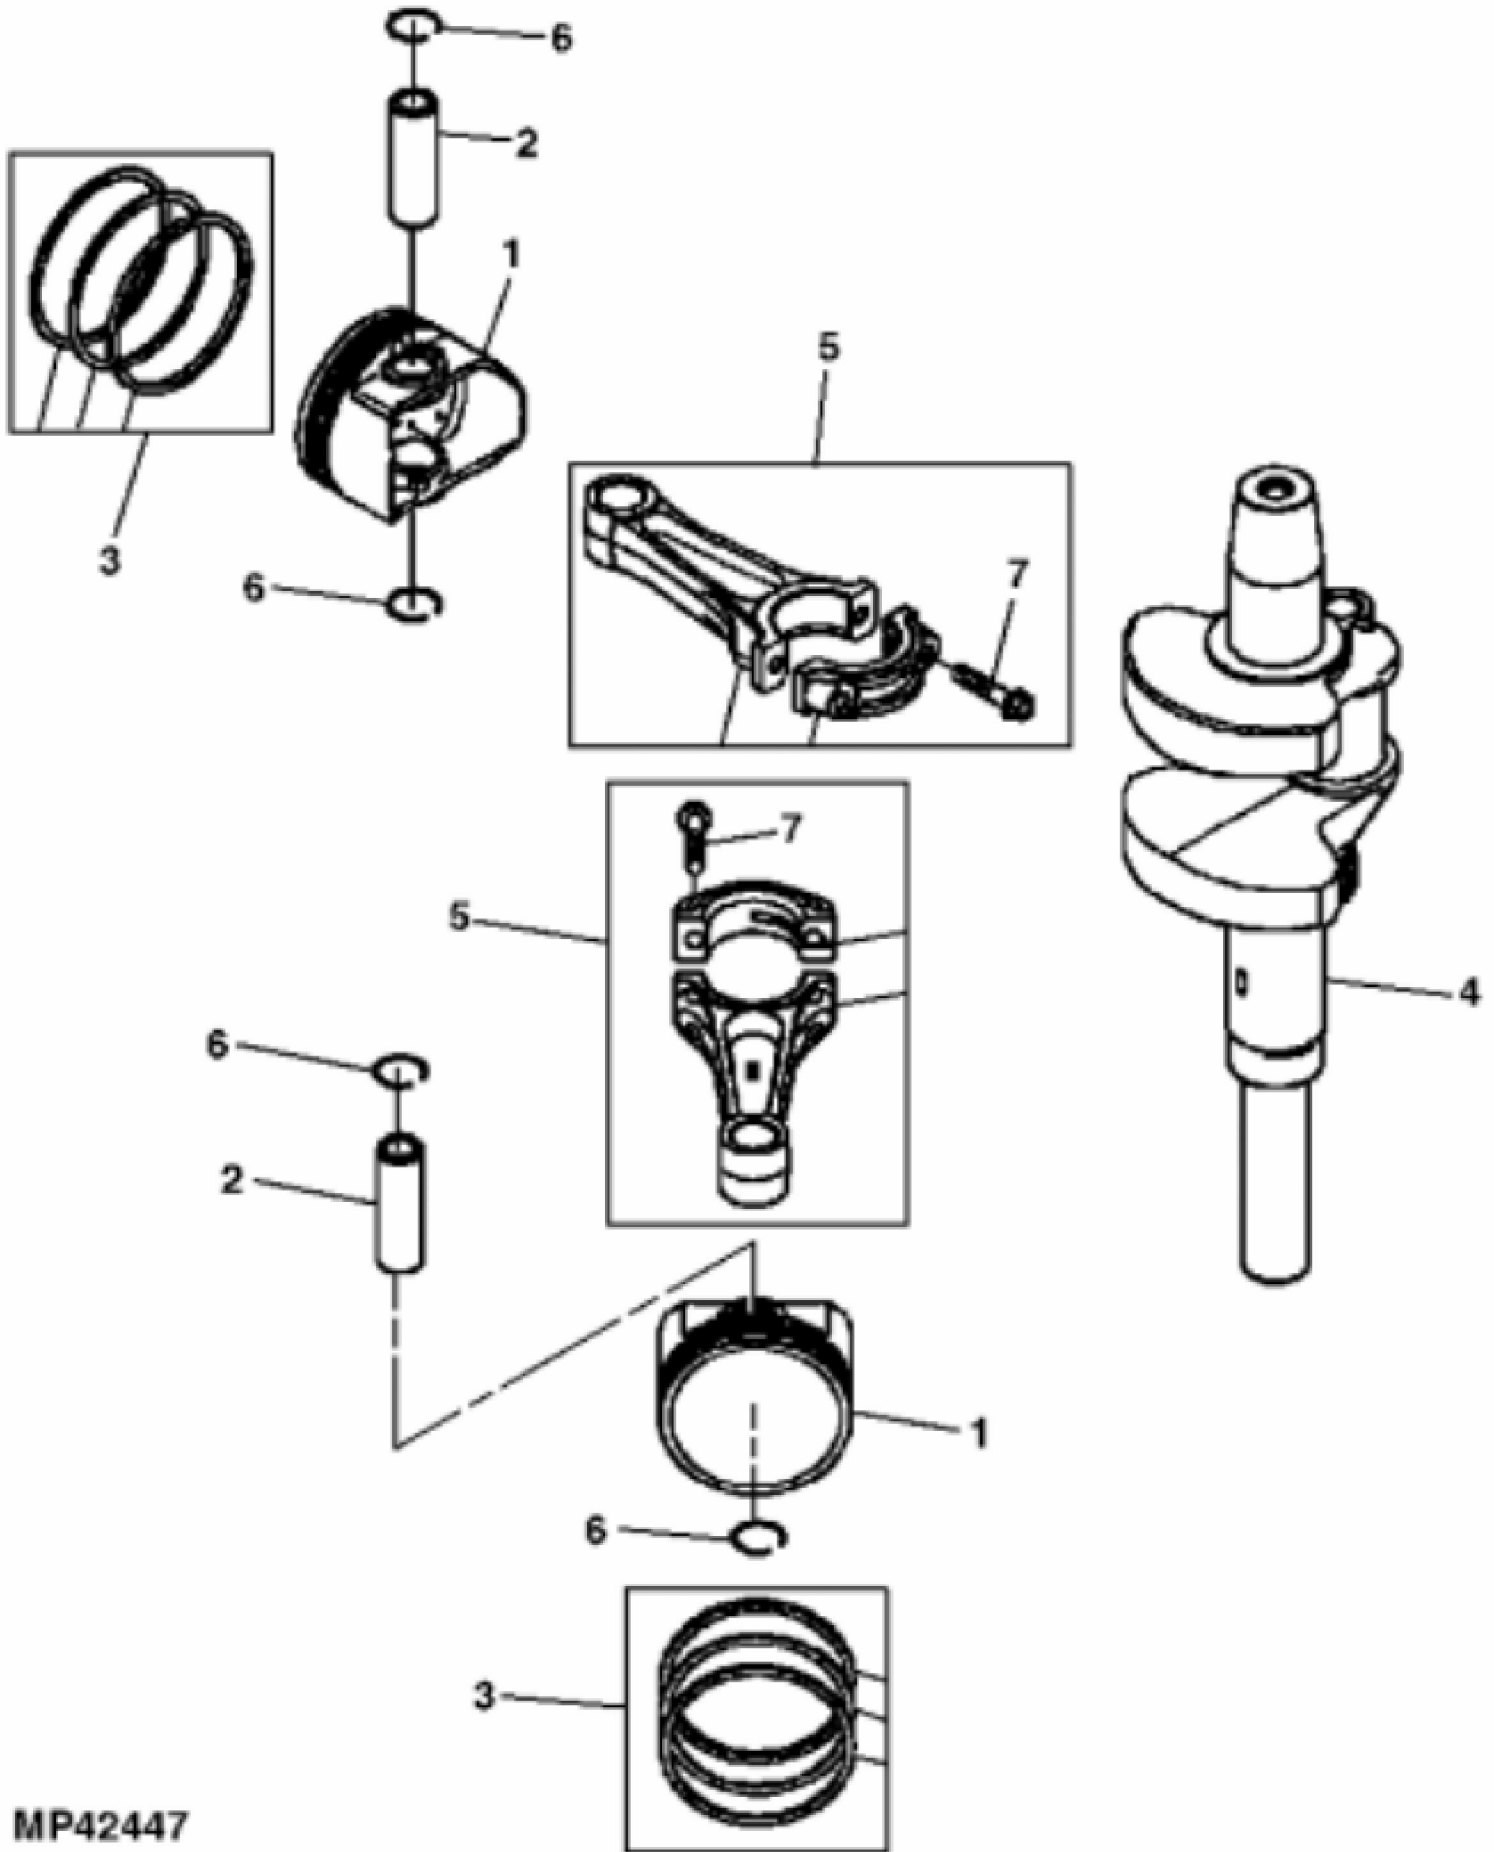

PU15095

KEY	PART NO.	PART NAME	QTY	Serial No.	REMARKS	
1	MIA12266	GASOLINE ENGINE	1		NLA; ORDER MIA12531; MARKED FS600V-AS21R	
1	MIA12531	GASOLINE ENGINE	1	____-250000	MARKED FS600V-BS21R	
1	MIA12532	GASOLINE ENGINE	1	250001-____	MARKED FS600V-BS20R; Export	

<https://www.ebooklibonline.com>

Hello dear friend!

Thank you very much for reading.

Enter the link into your browser.

The full manual is available for immediate download.

<https://www.ebooklibonline.com>

KEY	PART NO.	PART NAME	QTY	REMARKS	
1	M139083	BOLT	3		
2	M140246	SCREEN	1		
3	M140249	SPACER	1		
4	MIU13045	BRACKET	1		
5	MIU13047	HOUSING	1	NLA; ORDER MIU14015	
5	MIU14015	HOUSING	1	NLA; ORDER MIU14209	
5	MIU14209	HOUSING	1		
6	M148369	SCREW	8		
7	MIU11325	BOLT	4		
8	MIU11800	PLATE	1	NLA; ORDER MIU14059	
8	MIU14059	PLATE	1		
9	MIU13046	FAN	1	NLA; ORDER MIU13892	
9	MIU13892	FAN	1		
10	MIU12530	SHROUD	1		
11	MIU12529	SHROUD	1		
12	M155077	CLAMP	1		

MP42447

KEY	PART NO.	PART NAME	QTY	REMARKS	
1	MIU12518	PISTON	2	STD	
1	MIU12523	PISTON	1	0.50 mm, OS	
2	M138397	PISTON PIN	2		
3	MIU12521	PISTON RING KIT	2	STD	
3	MIU12522	PISTON RING	1	0.50 mm, OS	
4	MIA11980	CRANKSHAFT	1	MARKED FS541V-AS14; ORDER MIU14401	
4	MIU14401	CRANKSHAFT	1		
5	MIA11690	CONNECTING ROD	2		
6	M138398	SNAP RING	4		
7	M146763	BOLT	2		

Thank you so much for reading

KEY	PART NO.	PART NAME	QTY	REMARKS
1	MIU14434	ROCKER ARM	4	SUB FOR M147314
2	MIU11795	BOLT	4	
3	M147320	WASHER	4	
4	MIU11744	BOLT	4	
5	MIU11783	BRACKET	4	
6	14M7272	NUT	4	M6
7	M118845	RETAINER	8	
8	M138401	RETAINER	4	
9	M140241	SPRING	4	
10	MIU12525	INTAKE VALVE	2	Engine Valve
11	MIU12527	PUSH ROD	4	
12	M138403	TAPPET	4	
13	MIU12526	EXHAUST VALVE	2	
14	M138413	EXTENSION SPRING	1	
15	MIA11691	CAMSHAFT	1	
16	M140240	PLATE	1	
17	MIU12411	GUIDE	1	
18	MIU10971	BALL	6	
19	M138411	SNAP RING	3	NLA; ORDER MIU14000
19	MIU14000	SNAP RING	2	
20	M146880	PLATE	1	
21	MIU13044	SLEEVE	1	
22	M146882	WASHER	1	
23	MIU12413	WASHER	1	
24	MIU13989	SLEEVE	4	SUB FOR MIU13053