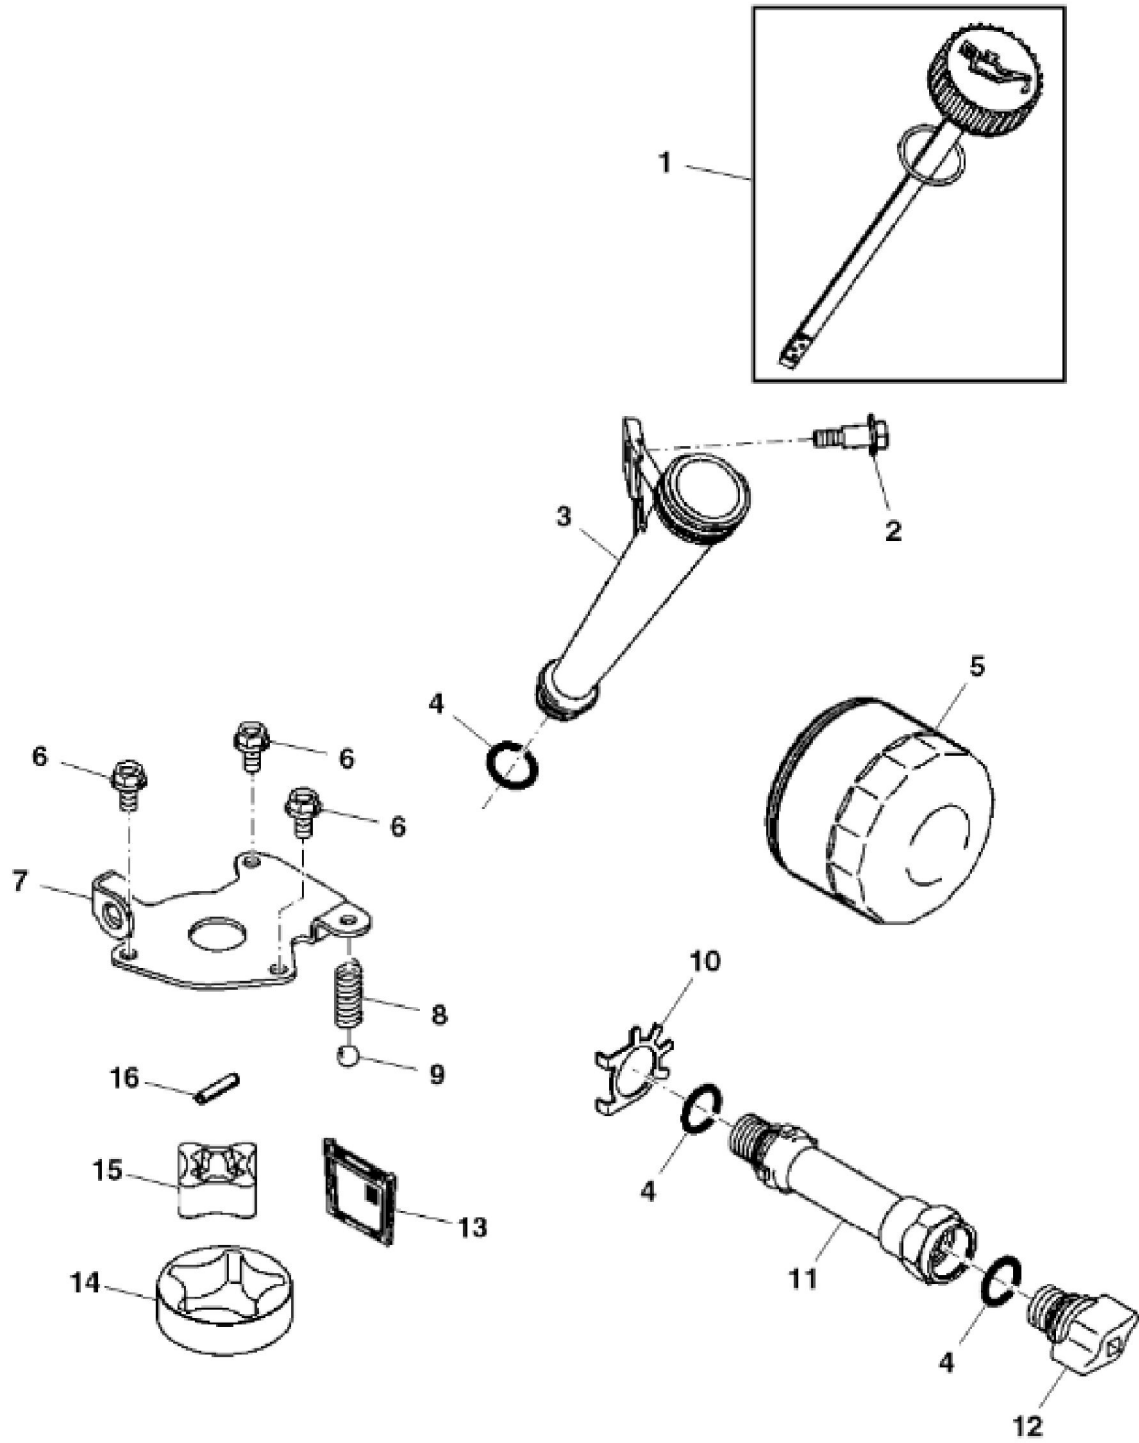

PU15095

KEY	PART NO.	PART NAME	QTY	Serial No.	REMARKS	
1	MIA12266	GASOLINE ENGINE	1		NLA; ORDER MIA12531; MARKED FS600V-AS21R	
1	MIA12531	GASOLINE ENGINE	1	____-250000	MARKED FS600V-BS21R	
1	MIA12532	GASOLINE ENGINE	1	250001-____	MARKED FS600V-BS20R; Export	

MP42447

KEY	PART NO.	PART NAME	QTY	REMARKS	
1	MIU12518	PISTON	2	STD	
1	MIU12523	PISTON	1	0.50 mm, OS	
2	M138397	PISTON PIN	2		
3	MIU12521	PISTON RING KIT	2	STD	
3	MIU12522	PISTON RING	1	0.50 mm, OS	
4	MIA11980	CRANKSHAFT	1	MARKED FS541V-AS14; ORDER MIU14401	
4	MIU14401	CRANKSHAFT	1		
5	MIA11690	CONNECTING ROD	2		
6	M138398	SNAP RING	4		
7	M146763	BOLT	2		

Thank you so much for reading

KEY	PART NO.	PART NAME	QTY	REMARKS
1	MIU14434	ROCKER ARM	4	SUB FOR M147314
2	MIU11795	BOLT	4	
3	M147320	WASHER	4	
4	MIU11744	BOLT	4	
5	MIU11783	BRACKET	4	
6	14M7272	NUT	4	M6
7	M118845	RETAINER	8	
8	M138401	RETAINER	4	
9	M140241	SPRING	4	
10	MIU12525	INTAKE VALVE	2	Engine Valve
11	MIU12527	PUSH ROD	4	
12	M138403	TAPPET	4	
13	MIU12526	EXHAUST VALVE	2	
14	M138413	EXTENSION SPRING	1	
15	MIA11691	CAMSHAFT	1	
16	M140240	PLATE	1	
17	MIU12411	GUIDE	1	
18	MIU10971	BALL	6	
19	M138411	SNAP RING	3	NLA; ORDER MIU14000
19	MIU14000	SNAP RING	2	
20	M146880	PLATE	1	
21	MIU13044	SLEEVE	1	
22	M146882	WASHER	1	
23	MIU12413	WASHER	1	
24	MIU13989	SLEEVE	4	SUB FOR MIU13053