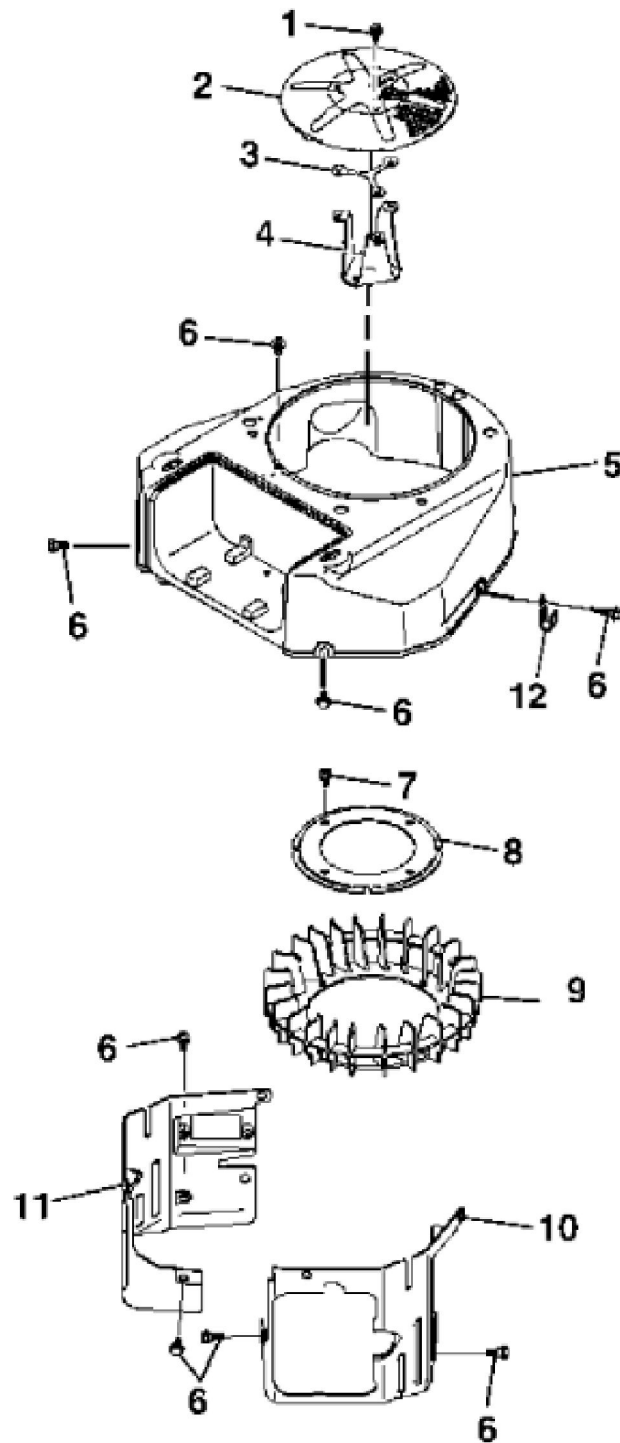

PU15095

KEY	PART NO.	PART NAME	QTY	Serial No.	REMARKS	
1	MIA12266	GASOLINE ENGINE	1		NLA; ORDER MIA12531; MARKED FS600V-AS21R	
1	MIA12531	GASOLINE ENGINE	1	____-250000	MARKED FS600V-BS21R	
1	MIA12532	GASOLINE ENGINE	1	250001-____	MARKED FS600V-BS20R; Export	

<https://www.ebooklibonline.com>

Hello dear friend!

Thank you very much for reading.

Enter the link into your browser.

The full manual is available for immediate download.

<https://www.ebooklibonline.com>

KEY	PART NO.	PART NAME	QTY	REMARKS	
1	M139083	BOLT	3		
2	M140246	SCREEN	1		
3	M140249	SPACER	1		
4	MIU13045	BRACKET	1		
5	MIU13047	HOUSING	1	NLA; ORDER MIU14015	
5	MIU14015	HOUSING	1	NLA; ORDER MIU14209	
5	MIU14209	HOUSING	1		
6	M148369	SCREW	8		
7	MIU11325	BOLT	4		
8	MIU11800	PLATE	1	NLA; ORDER MIU14059	
8	MIU14059	PLATE	1		
9	MIU13046	FAN	1	NLA; ORDER MIU13892	
9	MIU13892	FAN	1		
10	MIU12530	SHROUD	1		
11	MIU12529	SHROUD	1		
12	M155077	CLAMP	1		

MP42447

KEY	PART NO.	PART NAME	QTY	REMARKS	
1	MIU12518	PISTON	2	STD	
1	MIU12523	PISTON	1	0.50 mm, OS	
2	M138397	PISTON PIN	2		
3	MIU12521	PISTON RING KIT	2	STD	
3	MIU12522	PISTON RING	1	0.50 mm, OS	
4	MIA11980	CRANKSHAFT	1	MARKED FS541V-AS14; ORDER MIU14401	
4	MIU14401	CRANKSHAFT	1		
5	MIA11690	CONNECTING ROD	2		
6	M138398	SNAP RING	4		
7	M146763	BOLT	2		

Thank you so much for reading

KEY	PART NO.	PART NAME	QTY	REMARKS
1	MIU14434	ROCKER ARM	4	SUB FOR M147314
2	MIU11795	BOLT	4	
3	M147320	WASHER	4	
4	MIU11744	BOLT	4	
5	MIU11783	BRACKET	4	
6	14M7272	NUT	4	M6
7	M118845	RETAINER	8	
8	M138401	RETAINER	4	
9	M140241	SPRING	4	
10	MIU12525	INTAKE VALVE	2	Engine Valve
11	MIU12527	PUSH ROD	4	
12	M138403	TAPPET	4	
13	MIU12526	EXHAUST VALVE	2	
14	M138413	EXTENSION SPRING	1	
15	MIA11691	CAMSHAFT	1	
16	M140240	PLATE	1	
17	MIU12411	GUIDE	1	
18	MIU10971	BALL	6	
19	M138411	SNAP RING	3	NLA; ORDER MIU14000
19	MIU14000	SNAP RING	2	
20	M146880	PLATE	1	
21	MIU13044	SLEEVE	1	
22	M146882	WASHER	1	
23	MIU12413	WASHER	1	
24	MIU13989	SLEEVE	4	SUB FOR MIU13053