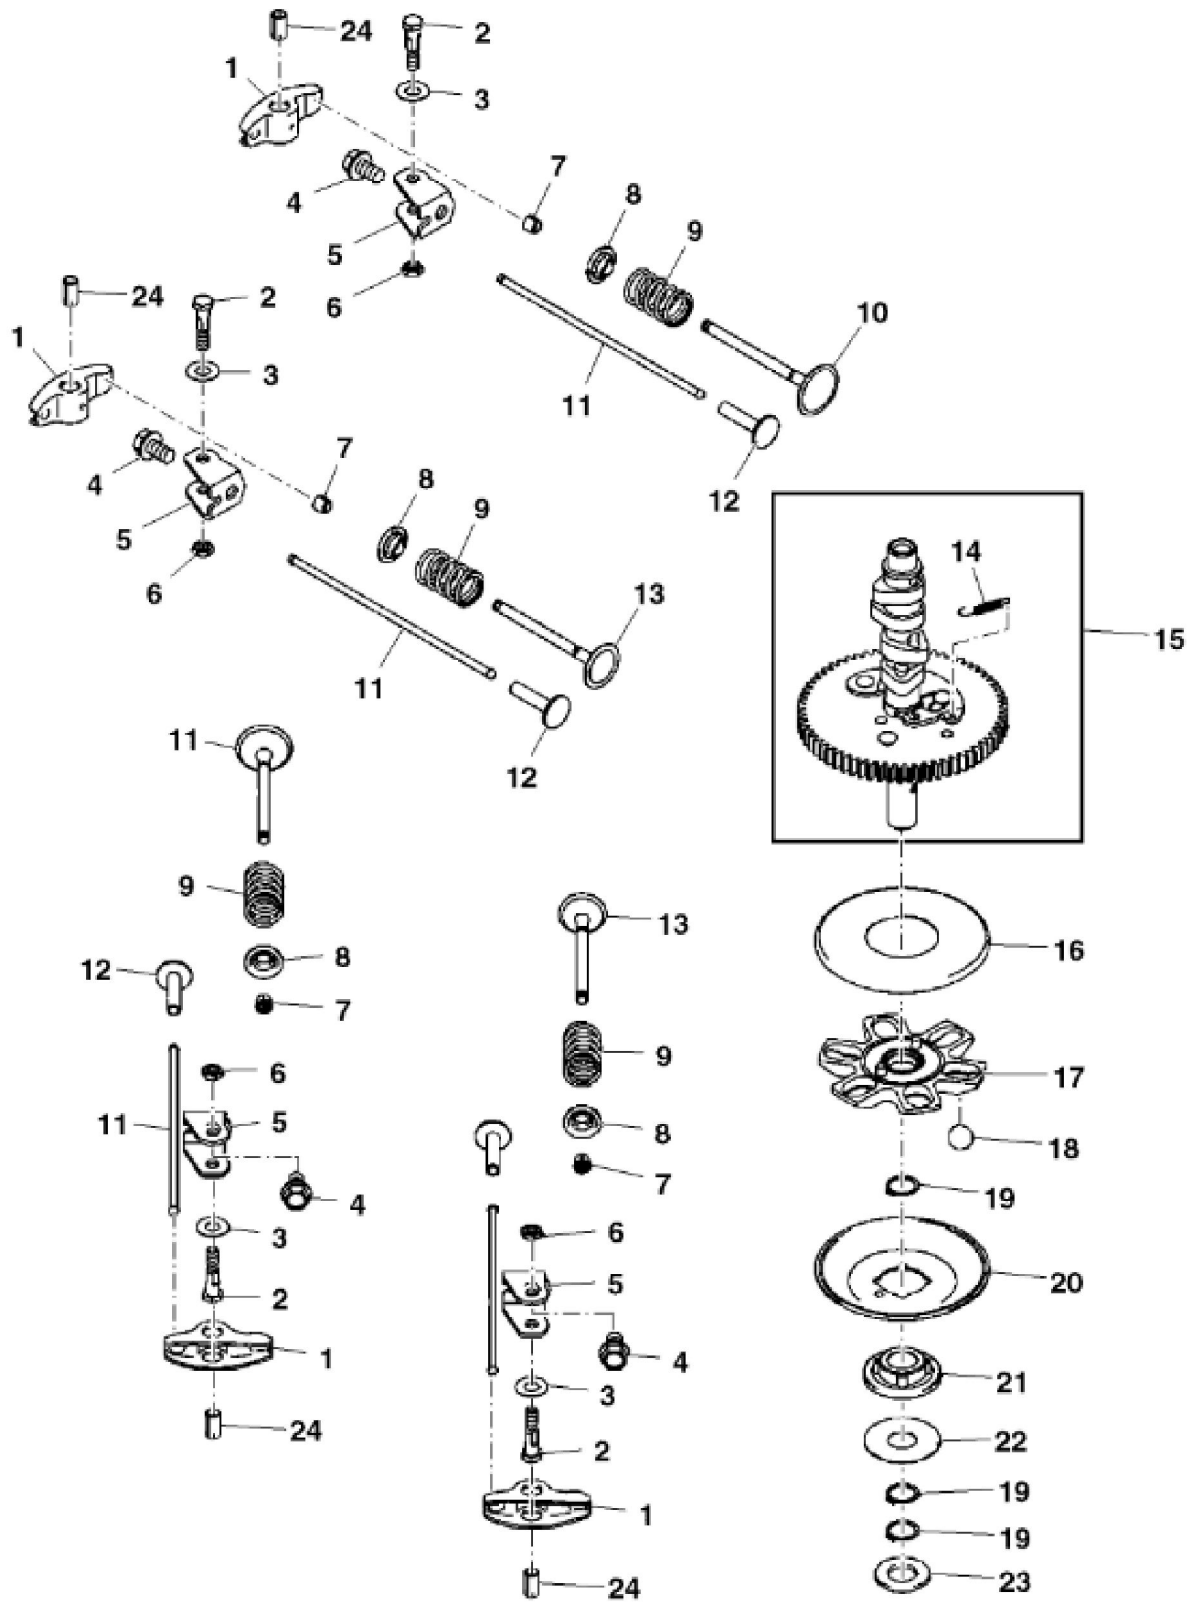

PU15095

KEY	PART NO.	PART NAME	QTY	Serial No.	REMARKS	
1	MIA12266	GASOLINE ENGINE	1		NLA; ORDER MIA12531; MARKED FS600V-AS21R	
1	MIA12531	GASOLINE ENGINE	1	____-250000	MARKED FS600V-BS21R	
1	MIA12532	GASOLINE ENGINE	1	250001-____	MARKED FS600V-BS20R; Export	

<https://www.ebooklibonline.com>

Hello dear friend!

Thank you very much for reading.

Enter the link into your browser.

The full manual is available for immediate download.

<https://www.ebooklibonline.com>

KEY	PART NO.	PART NAME	QTY	REMARKS	
1	M139083	BOLT	3		
2	M140246	SCREEN	1		
3	M140249	SPACER	1		
4	MIU13045	BRACKET	1		
5	MIU13047	HOUSING	1	NLA; ORDER MIU14015	
5	MIU14015	HOUSING	1	NLA; ORDER MIU14209	
5	MIU14209	HOUSING	1		
6	M148369	SCREW	8		
7	MIU11325	BOLT	4		
8	MIU11800	PLATE	1	NLA; ORDER MIU14059	
8	MIU14059	PLATE	1		
9	MIU13046	FAN	1	NLA; ORDER MIU13892	
9	MIU13892	FAN	1		
10	MIU12530	SHROUD	1		
11	MIU12529	SHROUD	1		
12	M155077	CLAMP	1		

MP42447

KEY	PART NO.	PART NAME	QTY	REMARKS	
1	MIU12518	PISTON	2	STD	
1	MIU12523	PISTON	1	0.50 mm, OS	
2	M138397	PISTON PIN	2		
3	MIU12521	PISTON RING KIT	2	STD	
3	MIU12522	PISTON RING	1	0.50 mm, OS	
4	MIA11980	CRANKSHAFT	1	MARKED FS541V-AS14; ORDER MIU14401	
4	MIU14401	CRANKSHAFT	1		
5	MIA11690	CONNECTING ROD	2		
6	M138398	SNAP RING	4		
7	M146763	BOLT	2		

Thank you so much for reading

KEY	PART NO.	PART NAME	QTY	REMARKS
1	MIU14434	ROCKER ARM	4	SUB FOR M147314
2	MIU11795	BOLT	4	
3	M147320	WASHER	4	
4	MIU11744	BOLT	4	
5	MIU11783	BRACKET	4	
6	14M7272	NUT	4	M6
7	M118845	RETAINER	8	
8	M138401	RETAINER	4	
9	M140241	SPRING	4	
10	MIU12525	INTAKE VALVE	2	Engine Valve
11	MIU12527	PUSH ROD	4	
12	M138403	TAPPET	4	
13	MIU12526	EXHAUST VALVE	2	
14	M138413	EXTENSION SPRING	1	
15	MIA11691	CAMSHAFT	1	
16	M140240	PLATE	1	
17	MIU12411	GUIDE	1	
18	MIU10971	BALL	6	
19	M138411	SNAP RING	3	NLA; ORDER MIU14000
19	MIU14000	SNAP RING	2	
20	M146880	PLATE	1	
21	MIU13044	SLEEVE	1	
22	M146882	WASHER	1	
23	MIU12413	WASHER	1	
24	MIU13989	SLEEVE	4	SUB FOR MIU13053