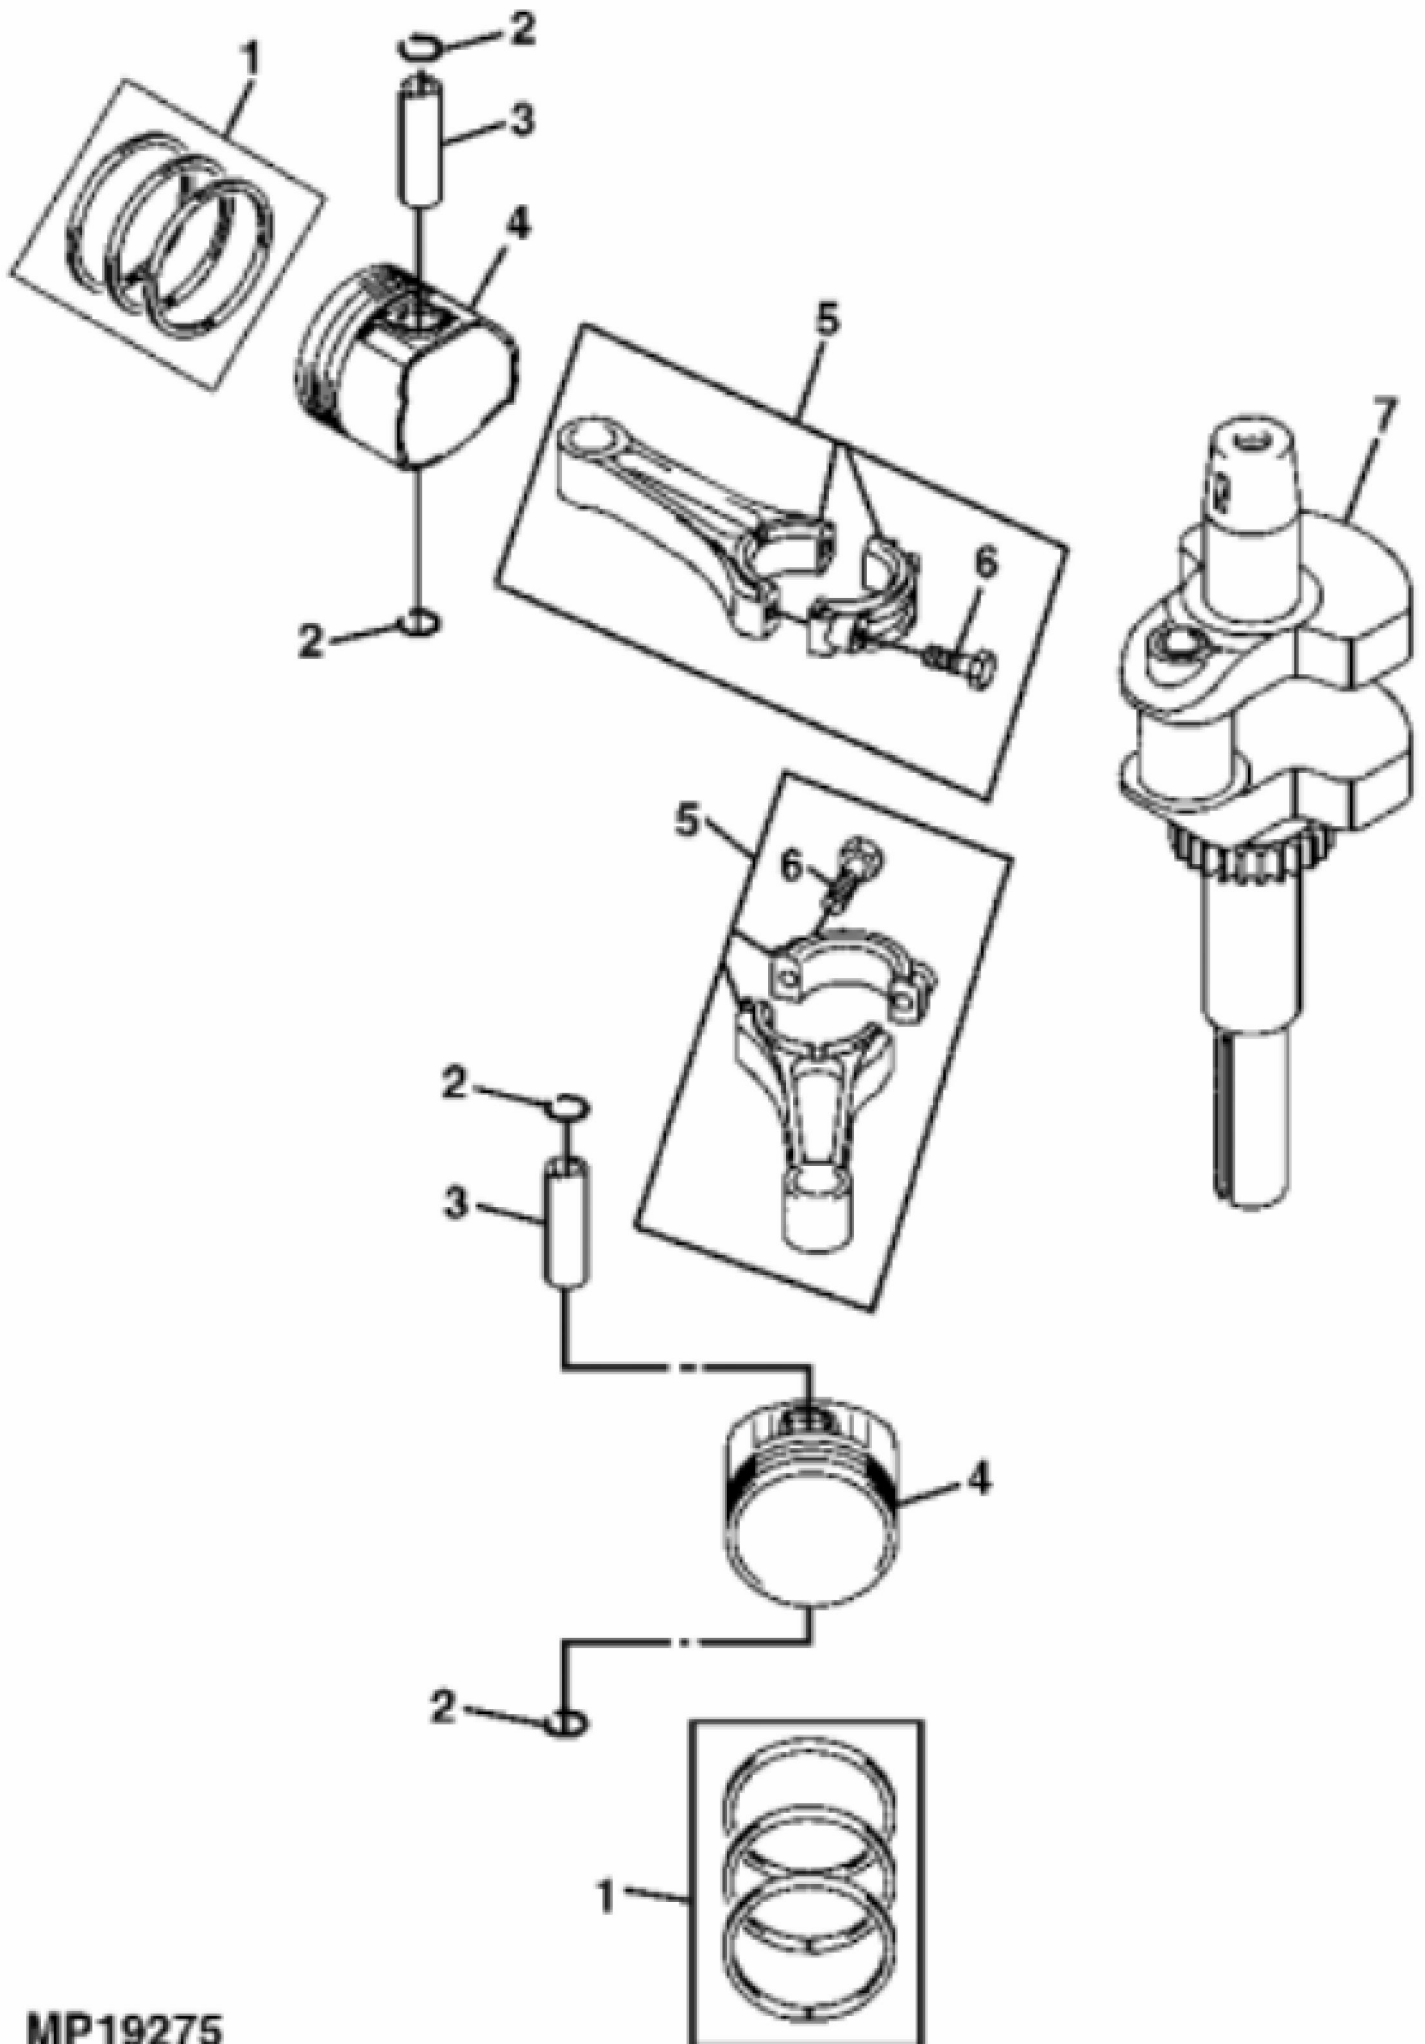

PU15095

KEY	PART NO.	PART NAME	QTY	REMARKS	
1	MIA12267	GASOLINE ENGINE	1	(A) NLA; ORDER MIA12532	
1	MIA12532	GASOLINE ENGINE	1	(A) MARKED FS600V-BS20R	

<https://www.ebooklibonline.com>

Hello dear friend!

KEY	PART NO.	PART NAME	QTY	REMARKS	
31	MIA12356	CRANKCASE	1		
32	MIA12267	GASOLINE ENGINE	1	(Not Illustrated) NLA; ORDER MIA12532	
32	MIA12532	GASOLINE ENGINE	1	(Not Illustrated) MARKED FS600V-BS20R	
33	GC00331	SCREW	4	(Not Illustrated) NLA; ORDER GX24210	
33	GX24210	SCREW	4	(Not Illustrated)	
34	M123645	DRAIN PLUG	1	(Not Illustrated)	

Thank you so much for reading

KEY	PART NO.	PART NAME	QTY	REMARKS	
1	M76104	O-RING	2		
2	MIU12395	GASKET	1		
3	M149281	SEAL	1		
4	MIU12394	GASKET	2		
5	M138389	SEAL	2		
6	MIU12515	GASKET	2		
7	MIU12549	GASKET	2	NLA; ORDER MIU14002	
7	MIU14002	GASKET	2		
8	MIU12550	GASKET	2		
9	M88478	O-RING	3		
10	MIU12558	O-RING	2		
11	MIU12418	SCREEN	1		
12	MIU12556	GASKET	1		
13	M136651	GASKET	4		
14	MIU12400	SEAL	1		
15	M138392	SEAL	1	NLA; ORDER M151774	
15	M151774	SEAL	1		