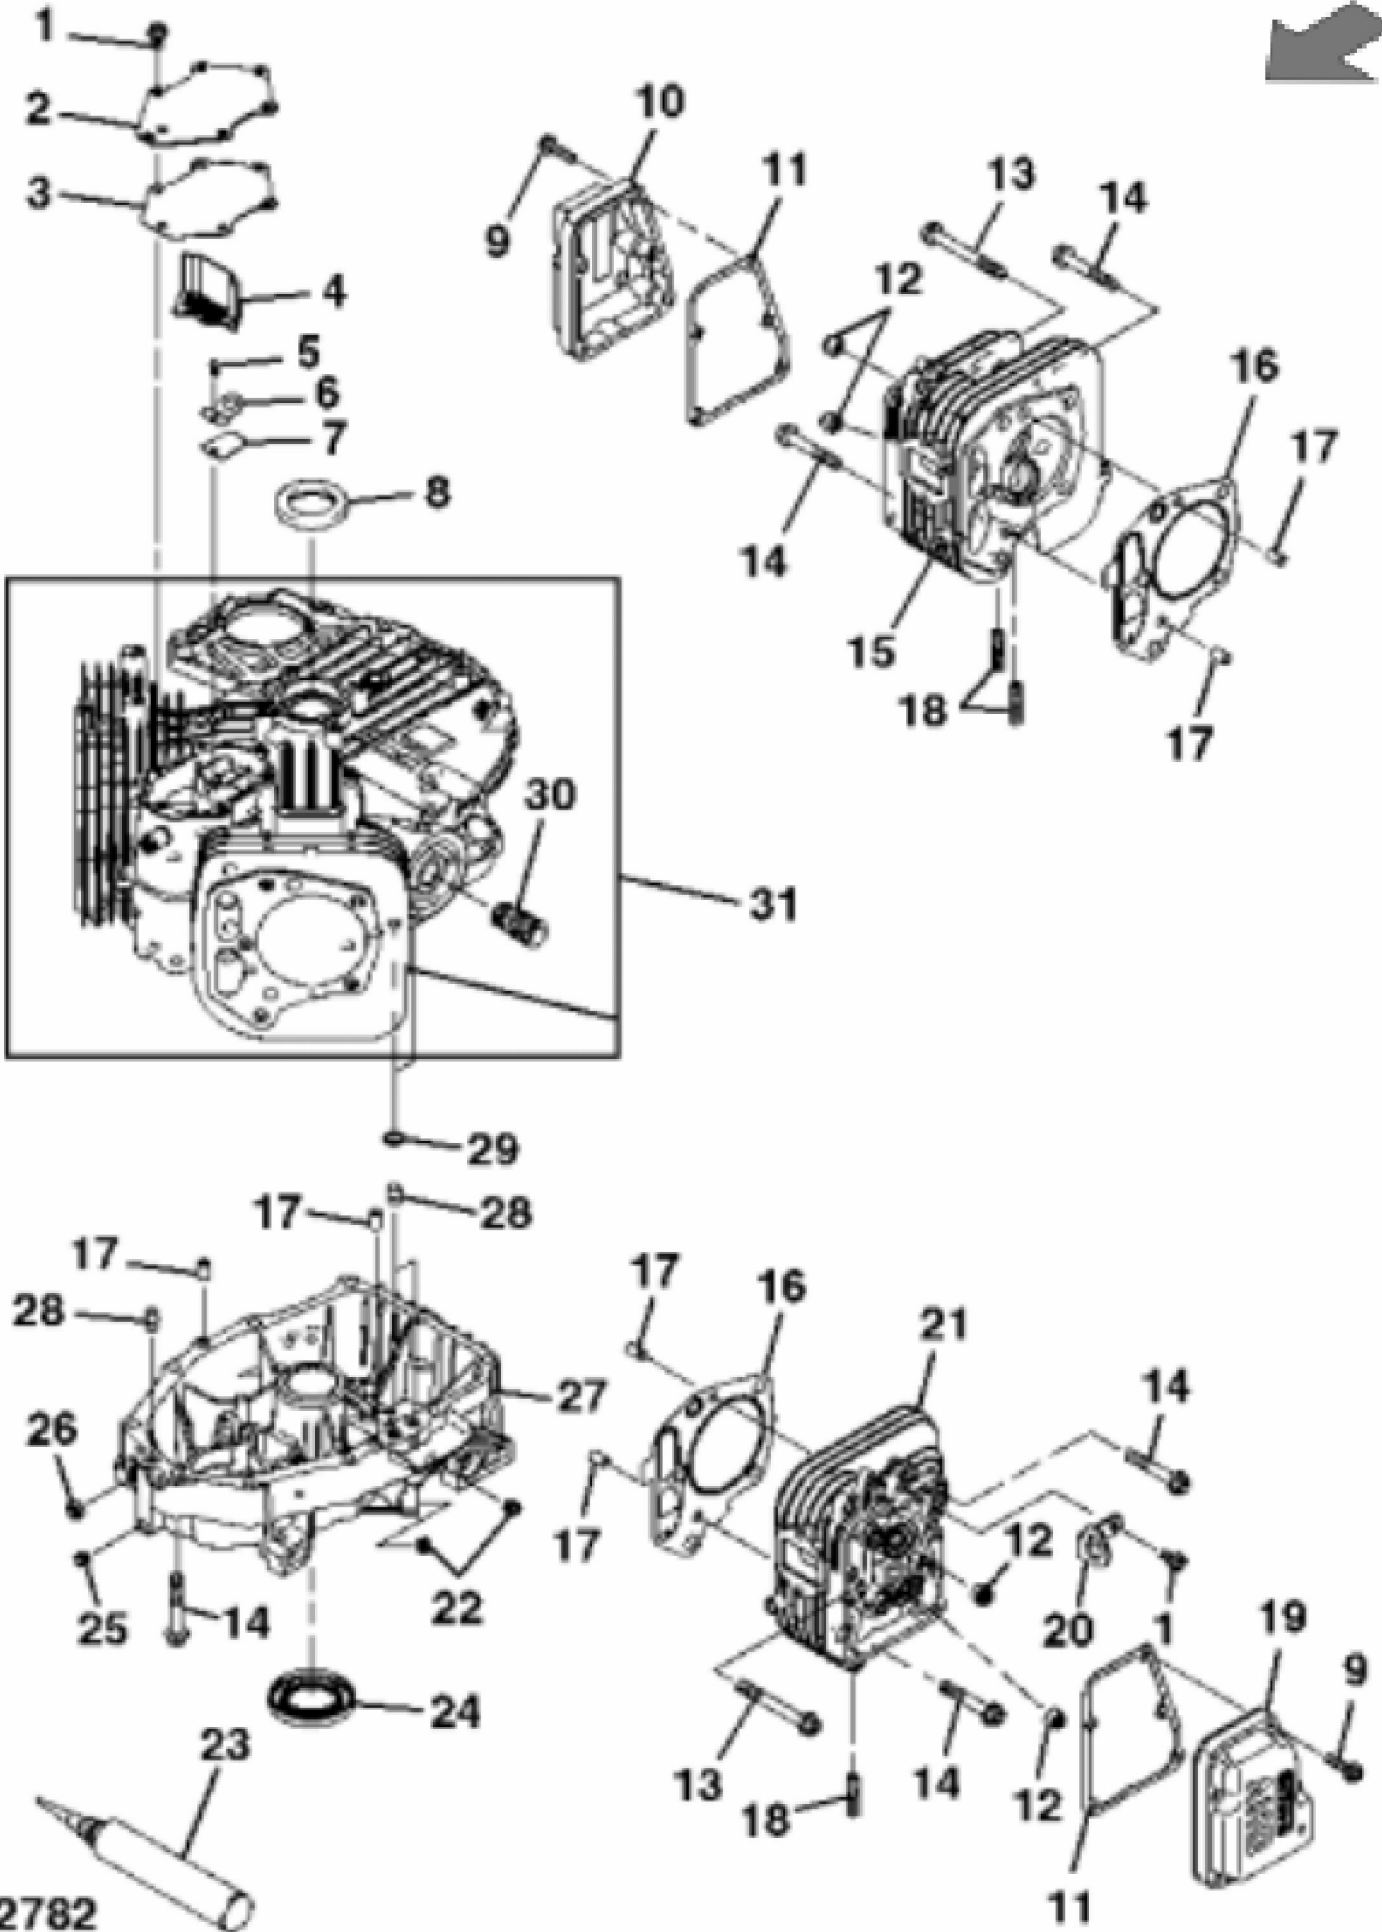

PU15095

KEY	PART NO.	PART NAME	QTY	REMARKS	
1	MIA12267	GASOLINE ENGINE	1	(A) NLA; ORDER MIA12532	
1	MIA12532	GASOLINE ENGINE	1	(A) MARKED FS600V-BS20R	

<https://www.ebooklibonline.com>

Hello dear friend!

Thank you very much for reading.

Enter the link into your browser.

The full manual is available for immediate download.

<https://www.ebooklibonline.com>

MP42782

KEY	PART NO.	PART NAME	QTY	REMARKS
1	MIU11325	BOLT	7	
2	MIU12397	COVER	1	Breather
3	MIU12395	GASKET	1	Breather
4	MIU12398	PIPE	1	
5	21M7244	SCREW	1	M4 X 8
6	MIU11767	PLATE	1	NLA; ORDER MIU13821
6	MIU13821	PLATE	1	
7	MIU11769	VALVE	1	Breather
8	M149281	SEAL	1	
9	19M7863	SCREW	10	M6 X 25
10	MIU13778	CASE	1	Rocker No. 1
11	MIU12394	GASKET	2	Rocker Case
12	M138389	SEAL	4	
13	19M7803	SCREW	6	M8 X 70
14	19M8319	SCREW	14	M8 X 50
15	MIU12516	CYLINDER HEAD	1	No. 1
16	MIU12515	GASKET	2	
17	M74252	PIN	6	
18	MIU12726	STUD	4	
19	MIU14499	COVER	1	SUB FOR MIU13779; Rocker
20	MIU13779	CASE	1	Lift
21	MIU12517	CYLINDER HEAD	1	No. 2
22	M147270	PLUG	2	NLA; ORDER MIU14001
22	MIU14001	PLUG	2	
23	M64850	SEALANT	AR	
24	MIU12400	SEAL	1	
25	MIU12401	PLUG	1	
26	M138392	SEAL	1	NLA; ORDER M151774
26	M151774	SEAL	1	
27	MIU13012	COVER	1	NLA; ORDER MIA12753; Crankcase
27	MIA12753	CRANKCASE	1	INCLUDES MIU12401, MIU14001 AND M123645; Crankcase Cover Kit
28	MIU14507	PIPE	1	SUB FOR MIU11770
29	M76104	O-RING	2	
30	MIU13767	ADAPTER FITTING	1	

KEY	PART NO.	PART NAME	QTY	REMARKS	
31	MIA12356	CRANKCASE	1		
32	MIA12267	GASOLINE ENGINE	1	(Not Illustrated) NLA; ORDER MIA12532	
32	MIA12532	GASOLINE ENGINE	1	(Not Illustrated) MARKED FS600V-BS20R	
33	GC00331	SCREW	4	(Not Illustrated) NLA; ORDER GX24210	
33	GX24210	SCREW	4	(Not Illustrated)	
34	M123645	DRAIN PLUG	1	(Not Illustrated)	