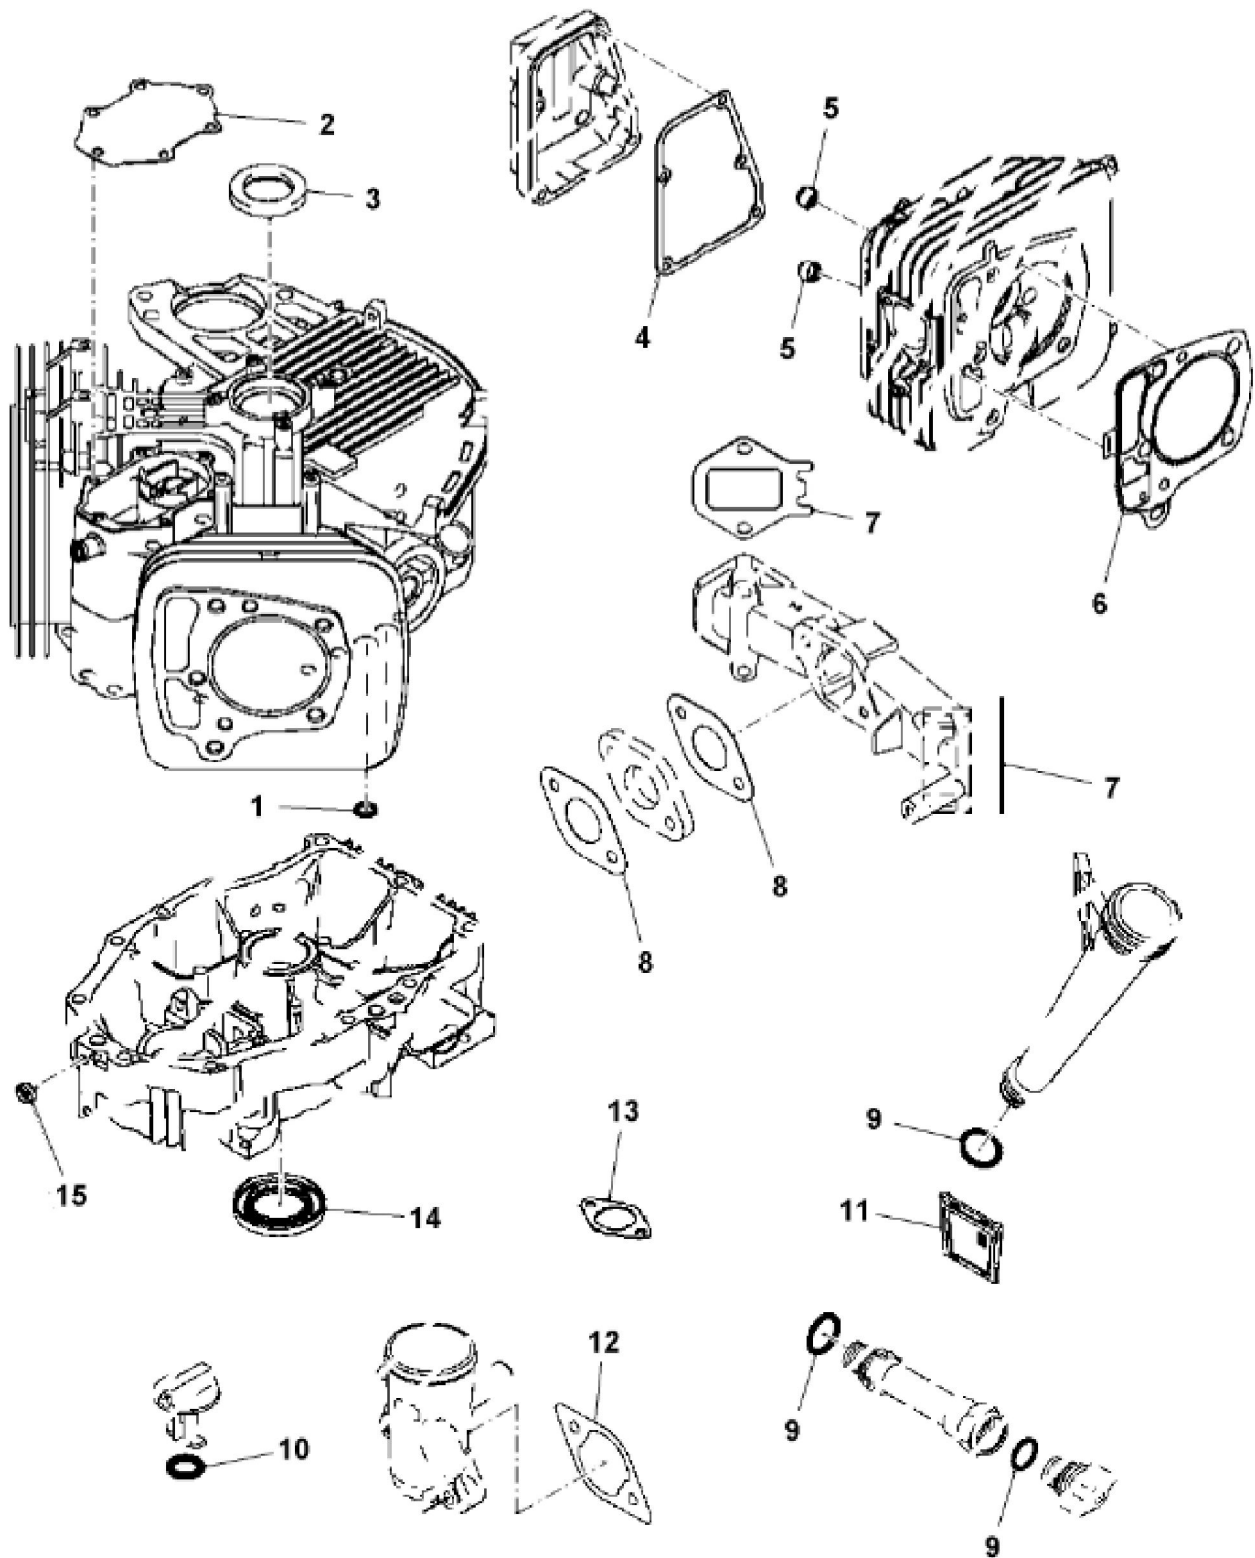

PU15095

KEY	PART NO.	PART NAME	QTY	REMARKS	
1	MIA12267	GASOLINE ENGINE	1	(A) NLA; ORDER MIA12532	
1	MIA12532	GASOLINE ENGINE	1	(A) MARKED FS600V-BS20R	

<https://www.ebooklibonline.com>

Hello dear friend!

Thank you very much for reading.

Enter the link into your browser.

The full manual is available for immediate download.

<https://www.ebooklibonline.com>

MP42782

KEY	PART NO.	PART NAME	QTY	REMARKS
1	MIU11325	BOLT	7	
2	MIU12397	COVER	1	Breather
3	MIU12395	GASKET	1	Breather
4	MIU12398	PIPE	1	
5	21M7244	SCREW	1	M4 X 8
6	MIU11767	PLATE	1	NLA; ORDER MIU13821
6	MIU13821	PLATE	1	
7	MIU11769	VALVE	1	Breather
8	M149281	SEAL	1	
9	19M7863	SCREW	10	M6 X 25
10	MIU13778	CASE	1	Rocker No. 1
11	MIU12394	GASKET	2	Rocker Case
12	M138389	SEAL	4	
13	19M7803	SCREW	6	M8 X 70
14	19M8319	SCREW	14	M8 X 50
15	MIU12516	CYLINDER HEAD	1	No. 1
16	MIU12515	GASKET	2	
17	M74252	PIN	6	
18	MIU12726	STUD	4	
19	MIU14499	COVER	1	SUB FOR MIU13779; Rocker
20	MIU13779	CASE	1	Lift
21	MIU12517	CYLINDER HEAD	1	No. 2
22	M147270	PLUG	2	NLA; ORDER MIU14001
22	MIU14001	PLUG	2	
23	M64850	SEALANT	AR	
24	MIU12400	SEAL	1	
25	MIU12401	PLUG	1	
26	M138392	SEAL	1	NLA; ORDER M151774
26	M151774	SEAL	1	
27	MIU13012	COVER	1	NLA; ORDER MIA12753; Crankcase
27	MIA12753	CRANKCASE	1	INCLUDES MIU12401, MIU14001 AND M123645; Crankcase Cover Kit
28	MIU14507	PIPE	1	SUB FOR MIU11770
29	M76104	O-RING	2	
30	MIU13767	ADAPTER FITTING	1	

KEY	PART NO.	PART NAME	QTY	REMARKS	
31	MIA12356	CRANKCASE	1		
32	MIA12267	GASOLINE ENGINE	1	(Not Illustrated) NLA; ORDER MIA12532	
32	MIA12532	GASOLINE ENGINE	1	(Not Illustrated) MARKED FS600V-BS20R	
33	GC00331	SCREW	4	(Not Illustrated) NLA; ORDER GX24210	
33	GX24210	SCREW	4	(Not Illustrated)	
34	M123645	DRAIN PLUG	1	(Not Illustrated)	