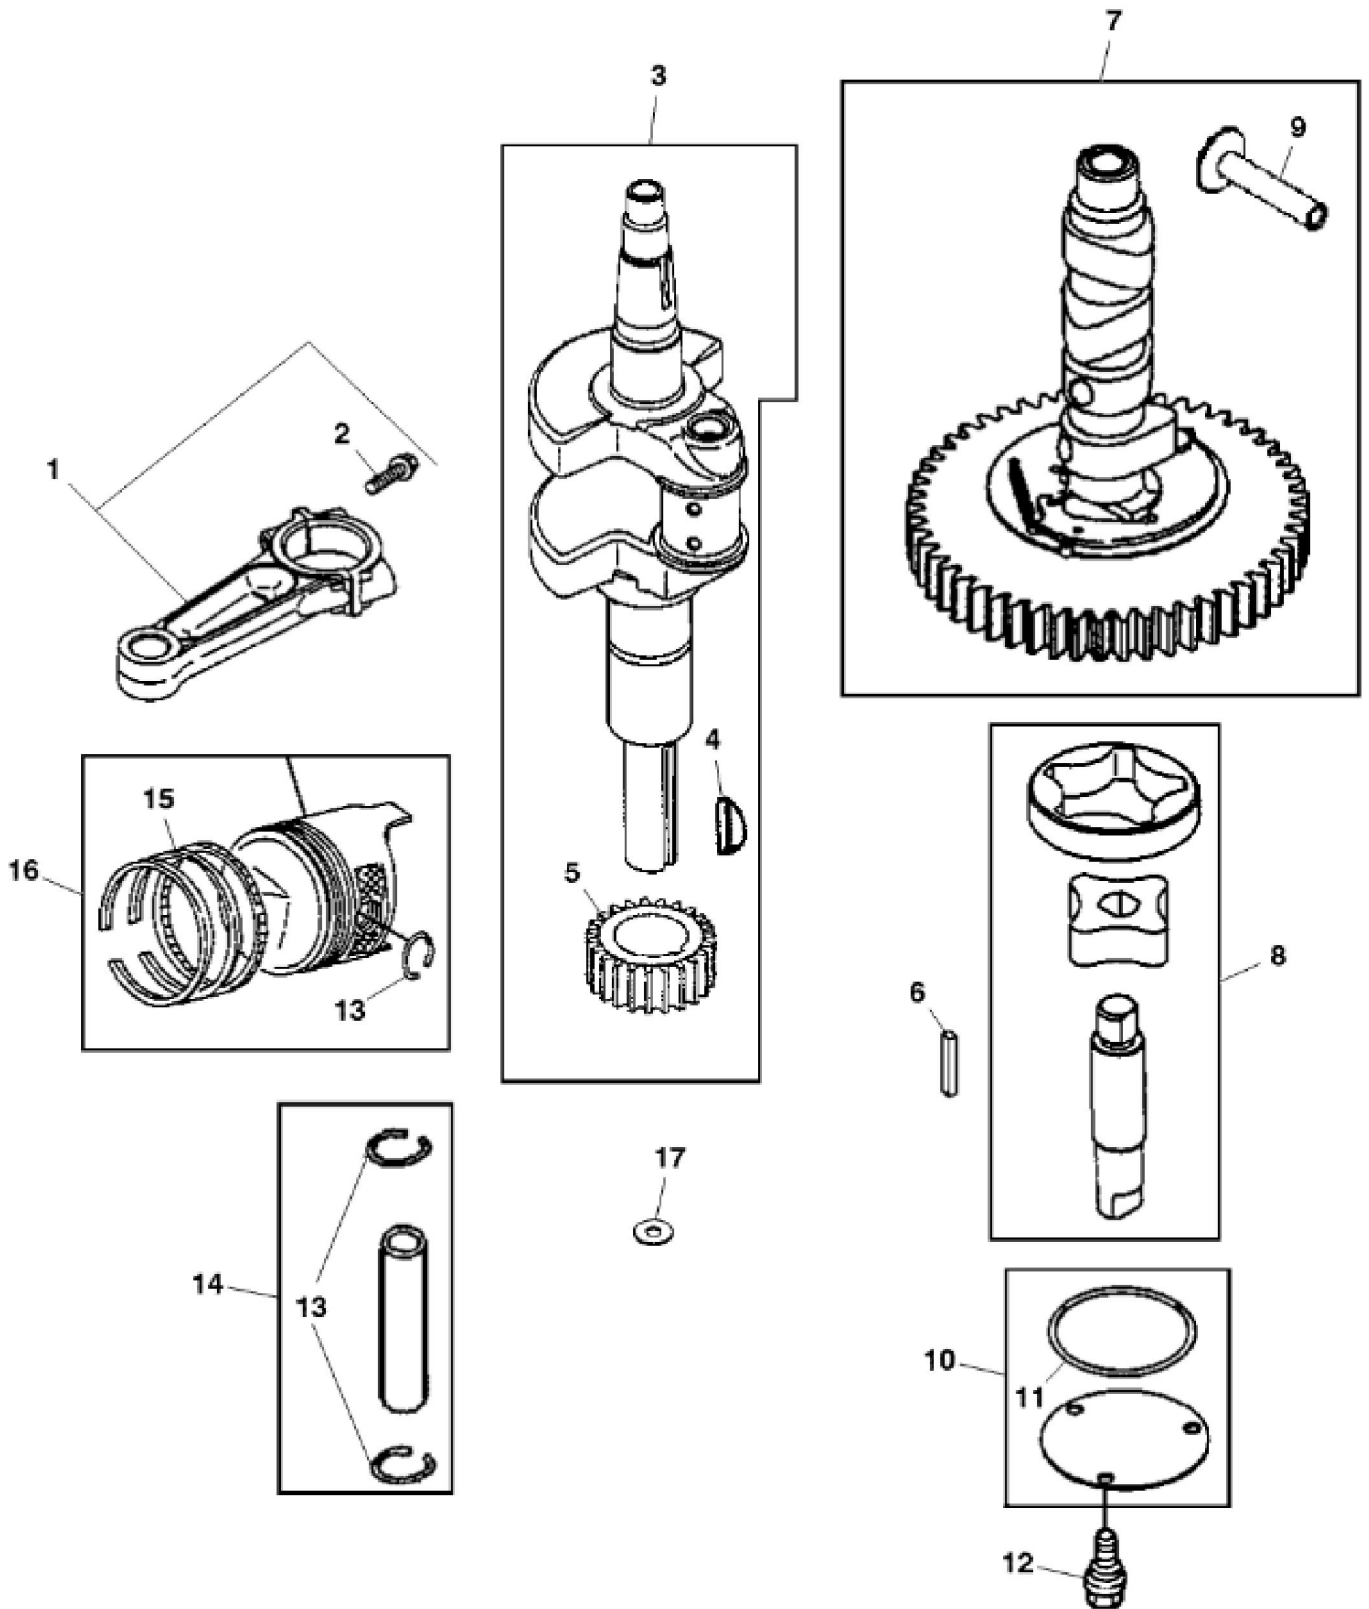

KEY	PART NO.	PART NAME	QTY	Serial No.	REMARKS
28	LG691045	CRANK	1		Governor
29	M142282	BUSHING	2		
30	M142286	RETAINER	2		
31	M142280	WASHER	1		
32	GC00331	SCREW	4		ORDER GX24210; Engine Mounting
32	GX24210	SCREW	4		
33	AM131611	DRAIN PLUG	1		Oil Drain
34	TUBE	1		
35	T77932	O-RING	1		
36	M144897	CAP	1		
37	PM37469	LIQUID GASKET	1		
38	MIA13077	PLATE	1		
39	MIU14444	COVER	1		Breather
40	MIU14445	VALVE	1		Breather
41	MIU14464	SCREW	1		
42	MIU14448	SCREW	1		
43	UC12131	PIN	1	700001-_____	USE WITH MIA13208

Thank you so much for reading

KEY	PART NO.	PART NAME	QTY	REMARKS
1	AM129802	GASKET KIT	1	
2	LG391086S	SEAL	3	Oil, Magneto Side
3	M142274	GASKET	4	
4	MIU11985	GASKET	1	
5	LG690937	GASKET	1	Breather
6	LG690949	GASKET	2	Intake, Engine
7	LG691001	GASKET	2	
8	MIU14436	GASKET	2	SUB FOR MIU13979 AND M150226; Crankcase
9	MIA13050	GASKET KIT	2	MARKED 40N877-0001-B1, 40N877-0018-B1 OR 40N877-0035-B1
10	LG691032	O-RING	3	Dipstick Tube
11	M142284	SEAL	3	ORDER MIU11284; Governor Shaft
11	MIU11284	SEAL	3	
12	LG691031	O-RING	3	Dipstick
13	LG690971	GASKET	2	Rocker Cover
14	LG690968	SEAL	4	Valve
15	LG690970	GASKET	4	Exhaust
16	MIU11958	SEAL	2	PTO Side
17	MIU12153	O-RING	2	Oil Pump Cover
18	AM129803	GASKET KIT	1	Valve Overhaul
19	MIU14393	GASKET	2	MARKED 40N877-0001-B1, 40N877-0018-B1 OR 40N877-0035-B1
20	LG690589	SEAL	1	
21	LG690950	GASKET	2	
22	MIA13049	ENGINE CYLINDER HEAD GASKET	1	MARKED 40N877-0001-B1, 40N877-0018-B1 OR 40N877-0035-B1
23	MIU14394	GASKET	1	