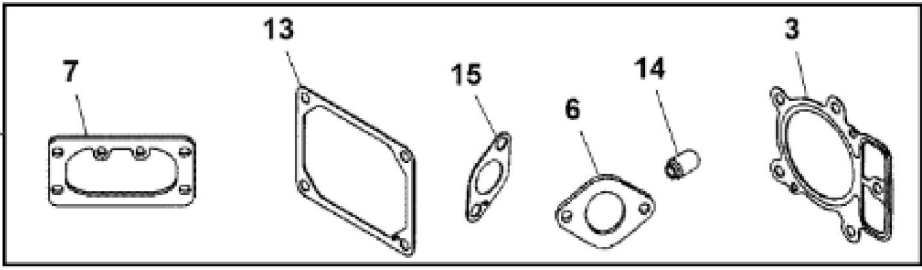

<https://www.ebooklibonline.com>

Hello dear friend!

Thank you very much for reading.

Enter the link into your browser.

The full manual is available for immediate download.

<https://www.ebooklibonline.com>

KEY	PART NO.	PART NAME	QTY	Serial No.	REMARKS
1	UC11104	DIPSTICK	1		SUB FOR LG499602
2	LG691031	O-RING	1		
3	LG691036	DIPSTICK	1		
4	LG691032	SEAL	1		
5	LG691037	OIL TUBE	1		
6	M153266	SCREW	1		
7	LG391086S	SEAL	1		
8	MIA11778	SEAL KIT	1		
9	LG690959	DOWEL PIN	6		
10	MIA11345	CYLINDER BLOCK	1		ORDER MIA12493
10	MIA12493	CYLINDER BLOCK	1		ORDER MIA13087; ALSO ORDER MIA13077, MIU14443, MIU14444, MIU14445, MIU14464 AND MIU14448
10	MIA13087	CYLINDER BLOCK	1	____-700000	MARKED 40N877-0018-B1 OR 40N877-0035-B1
10	MIA13208	CYLINDER BLOCK	1	700001-____	
11	MIU14436	GASKET	1		SUB FOR M150226 AND MIU13979
12	MIU12140	SCREEN	1		
13	LG690946	DRAIN PLUG	1		ORDER 15H623
13	15H623	PIPE PLUG	1		3/8"
13	LG692125	CAP SCREW	1		
14	LG690954	THREADED NIPPLE	1		
15	15H638	PIPE PLUG	1		1/8"
16	MIU11958	SEAL	1		
17	MIU11284	SEAL	1		Governor Shaft
18	M142281	BUSHING	1		ORDER MIU12503
18	MIU12503	BUSHING	1		
19	MIA11584	RESERVOIR	1	____-700000	INCLUDES MIU12143, MIA11464 And (3) MIU12142
19	MIA13209	RESERVOIR	1	700001-____	MARKED 40N877-0018-B1 OR 40N877-0035-B1
20	AM125424	OIL FILTER	1		
21	LG690957	RETAINER	1		
22	MIU11502	BREATHER	1		
23	LG691108	SCREW	3		
24	MIU14443	TUBE	1		SUB FOR MIU11280
25	LG690937	GASKET	1		
26	MIA10872	BREATHER	1		
27	M142896	SCREW	10		

KEY	PART NO.	PART NAME	QTY	Serial No.	REMARKS
28	LG691045	CRANK	1		Governor
29	M142282	BUSHING	2		
30	M142286	RETAINER	2		
31	M142280	WASHER	1		
32	GC00331	SCREW	4		ORDER GX24210; Engine Mounting
32	GX24210	SCREW	4		
33	AM131611	DRAIN PLUG	1		Oil Drain
34	TUBE	1		
35	T77932	O-RING	1		
36	M144897	CAP	1		
37	PM37469	LIQUID GASKET	1		
38	MIA13077	PLATE	1		
39	MIU14444	COVER	1		Breather
40	MIU14445	VALVE	1		Breather
41	MIU14464	SCREW	1		
42	MIU14448	SCREW	1		
43	UC12131	PIN	1	700001-_____	USE WITH MIA13208