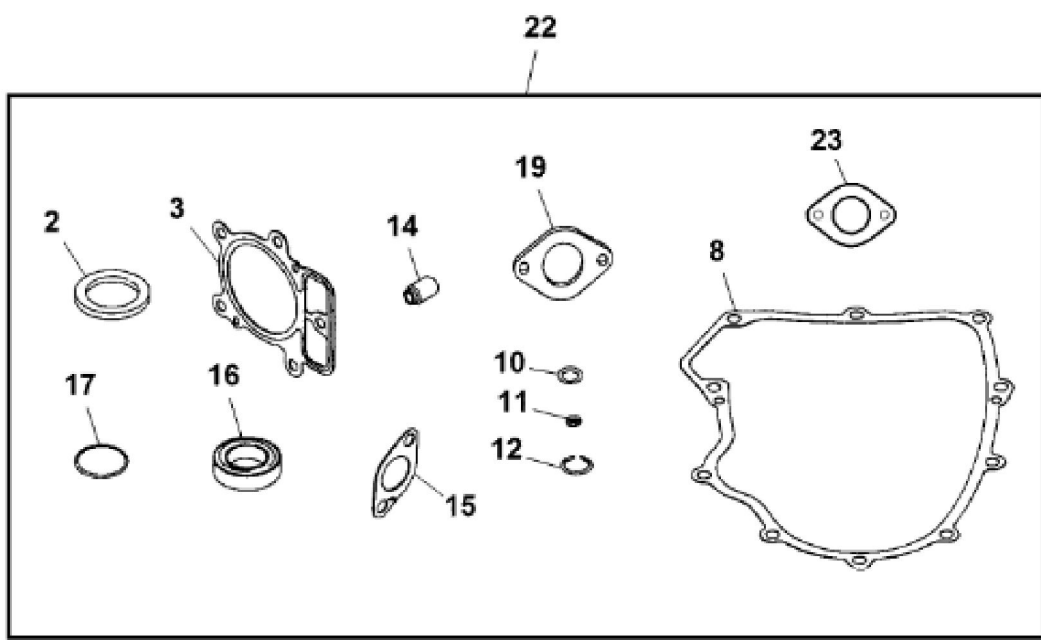

<https://www.ebooklibonline.com>

Hello dear friend!

Thank you very much for reading.

Enter the link into your browser.

The full manual is available for immediate download.

<https://www.ebooklibonline.com>

KEY	PART NO.	PART NAME	QTY	Serial No.	REMARKS
1	UC11104	DIPSTICK	1		SUB FOR LG499602
2	LG691031	O-RING	1		
3	LG691036	DIPSTICK	1		
4	LG691032	SEAL	1		
5	LG691037	OIL TUBE	1		
6	M153266	SCREW	1		
7	LG391086S	SEAL	1		
8	MIA11778	SEAL KIT	1		
9	LG690959	DOWEL PIN	6		
10	MIA11345	CYLINDER BLOCK	1		ORDER MIA12493
10	MIA12493	CYLINDER BLOCK	1		ORDER MIA13087; ALSO ORDER MIA13077, MIU14443, MIU14444, MIU14445, MIU14464 AND MIU14448
10	MIA13087	CYLINDER BLOCK	1	____-700000	MARKED 40N877-0018-B1 OR 40N877-0035-B1
10	MIA13208	CYLINDER BLOCK	1	700001-____	
11	MIU14436	GASKET	1		SUB FOR M150226 AND MIU13979
12	MIU12140	SCREEN	1		
13	LG690946	DRAIN PLUG	1		ORDER 15H623
13	15H623	PIPE PLUG	1		3/8"
13	LG692125	CAP SCREW	1		
14	LG690954	THREADED NIPPLE	1		
15	15H638	PIPE PLUG	1		1/8"
16	MIU11958	SEAL	1		
17	MIU11284	SEAL	1		Governor Shaft
18	M142281	BUSHING	1		ORDER MIU12503
18	MIU12503	BUSHING	1		
19	MIA11584	RESERVOIR	1	____-700000	INCLUDES MIU12143, MIA11464 And (3) MIU12142
19	MIA13209	RESERVOIR	1	700001-____	MARKED 40N877-0018-B1 OR 40N877-0035-B1
20	AM125424	OIL FILTER	1		
21	LG690957	RETAINER	1		
22	MIU11502	BREATHER	1		
23	LG691108	SCREW	3		
24	MIU14443	TUBE	1		SUB FOR MIU11280
25	LG690937	GASKET	1		
26	MIA10872	BREATHER	1		
27	M142896	SCREW	10		

KEY	PART NO.	PART NAME	QTY	Serial No.	REMARKS
28	LG691045	CRANK	1		Governor
29	M142282	BUSHING	2		
30	M142286	RETAINER	2		
31	M142280	WASHER	1		
32	GC00331	SCREW	4		ORDER GX24210; Engine Mounting
32	GX24210	SCREW	4		
33	AM131611	DRAIN PLUG	1		Oil Drain
34	TUBE	1		
35	T77932	O-RING	1		
36	M144897	CAP	1		
37	PM37469	LIQUID GASKET	1		
38	MIA13077	PLATE	1		
39	MIU14444	COVER	1		Breather
40	MIU14445	VALVE	1		Breather
41	MIU14464	SCREW	1		
42	MIU14448	SCREW	1		
43	UC12131	PIN	1	700001-_____	USE WITH MIA13208