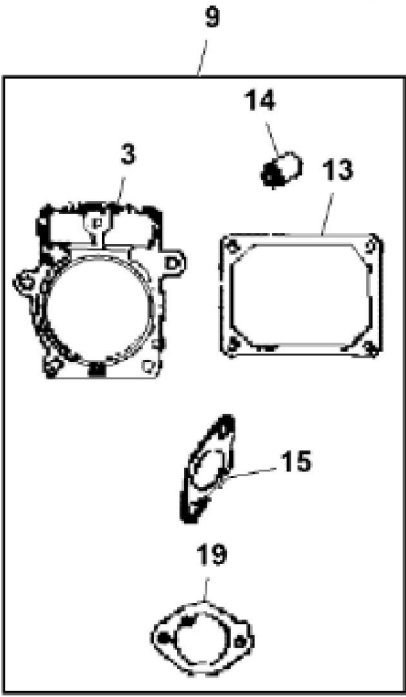

<https://www.ebooklibonline.com>

Hello dear friend!

Thank you very much for reading.

Enter the link into your browser.

The full manual is available for immediate download.

<https://www.ebooklibonline.com>

KEY	PART NO.	PART NAME	QTY	Serial No.	REMARKS
1	UC11104	DIPSTICK	1		SUB FOR LG499602
2	LG691031	O-RING	1		
3	LG691036	DIPSTICK	1		
4	LG691032	SEAL	1		
5	LG691037	OIL TUBE	1		
6	M153266	SCREW	1		
7	LG391086S	SEAL	1		
8	MIA11778	SEAL KIT	1		
9	LG690959	DOWEL PIN	6		
10	MIA11345	CYLINDER BLOCK	1		ORDER MIA12493
10	MIA12493	CYLINDER BLOCK	1		ORDER MIA13087; ALSO ORDER MIA13077, MIU14443, MIU14444, MIU14445, MIU14464 AND MIU14448
10	MIA13087	CYLINDER BLOCK	1	____-700000	MARKED 40N877-0018-B1 OR 40N877-0035-B1
10	MIA13208	CYLINDER BLOCK	1	700001-____	
11	MIU14436	GASKET	1		SUB FOR M150226 AND MIU13979
12	MIU12140	SCREEN	1		
13	LG690946	DRAIN PLUG	1		ORDER 15H623
13	15H623	PIPE PLUG	1		3/8"
13	LG692125	CAP SCREW	1		
14	LG690954	THREADED NIPPLE	1		
15	15H638	PIPE PLUG	1		1/8"
16	MIU11958	SEAL	1		
17	MIU11284	SEAL	1		Governor Shaft
18	M142281	BUSHING	1		ORDER MIU12503
18	MIU12503	BUSHING	1		
19	MIA11584	RESERVOIR	1	____-700000	INCLUDES MIU12143, MIA11464 And (3) MIU12142
19	MIA13209	RESERVOIR	1	700001-____	MARKED 40N877-0018-B1 OR 40N877-0035-B1
20	AM125424	OIL FILTER	1		
21	LG690957	RETAINER	1		
22	MIU11502	BREATHER	1		
23	LG691108	SCREW	3		
24	MIU14443	TUBE	1		SUB FOR MIU11280
25	LG690937	GASKET	1		
26	MIA10872	BREATHER	1		
27	M142896	SCREW	10		

KEY	PART NO.	PART NAME	QTY	Serial No.	REMARKS
28	LG691045	CRANK	1		Governor
29	M142282	BUSHING	2		
30	M142286	RETAINER	2		
31	M142280	WASHER	1		
32	GC00331	SCREW	4		ORDER GX24210; Engine Mounting
32	GX24210	SCREW	4		
33	AM131611	DRAIN PLUG	1		Oil Drain
34	TUBE	1		
35	T77932	O-RING	1		
36	M144897	CAP	1		
37	PM37469	LIQUID GASKET	1		
38	MIA13077	PLATE	1		
39	MIU14444	COVER	1		Breather
40	MIU14445	VALVE	1		Breather
41	MIU14464	SCREW	1		
42	MIU14448	SCREW	1		
43	UC12131	PIN	1	700001-_____	USE WITH MIA13208