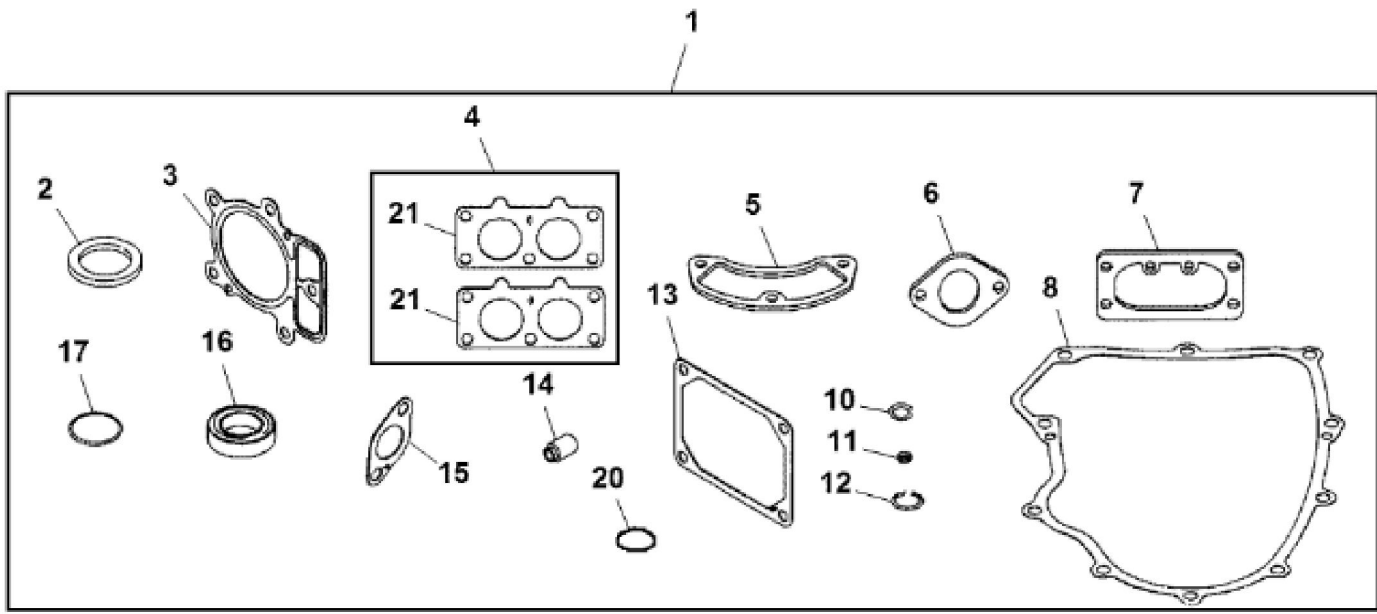

<https://www.ebooklibonline.com>

Hello dear friend!

Thank you very much for reading.

Enter the link into your browser.

The full manual is available for immediate download.

<https://www.ebooklibonline.com>

KEY	PART NO.	PART NAME	QTY	Serial No.	REMARKS
1	UC11104	DIPSTICK	1		SUB FOR LG499602
2	LG691031	O-RING	1		
3	LG691036	DIPSTICK	1		
4	LG691032	SEAL	1		
5	LG691037	OIL TUBE	1		
6	M153266	SCREW	1		
7	LG391086S	SEAL	1		
8	MIA11778	SEAL KIT	1		
9	LG690959	DOWEL PIN	6		
10	MIA11345	CYLINDER BLOCK	1		ORDER MIA12493
10	MIA12493	CYLINDER BLOCK	1		ORDER MIA13087; ALSO ORDER MIA13077, MIU14443, MIU14444, MIU14445, MIU14464 AND MIU14448
10	MIA13087	CYLINDER BLOCK	1	____-700000	MARKED 40N877-0018-B1 OR 40N877-0035-B1
10	MIA13208	CYLINDER BLOCK	1	700001-____	
11	MIU14436	GASKET	1		SUB FOR M150226 AND MIU13979
12	MIU12140	SCREEN	1		
13	LG690946	DRAIN PLUG	1		ORDER 15H623
13	15H623	PIPE PLUG	1		3/8"
13	LG692125	CAP SCREW	1		
14	LG690954	THREADED NIPPLE	1		
15	15H638	PIPE PLUG	1		1/8"
16	MIU11958	SEAL	1		
17	MIU11284	SEAL	1		Governor Shaft
18	M142281	BUSHING	1		ORDER MIU12503
18	MIU12503	BUSHING	1		
19	MIA11584	RESERVOIR	1	____-700000	INCLUDES MIU12143, MIA11464 And (3) MIU12142
19	MIA13209	RESERVOIR	1	700001-____	MARKED 40N877-0018-B1 OR 40N877-0035-B1
20	AM125424	OIL FILTER	1		
21	LG690957	RETAINER	1		
22	MIU11502	BREATHER	1		
23	LG691108	SCREW	3		
24	MIU14443	TUBE	1		SUB FOR MIU11280
25	LG690937	GASKET	1		
26	MIA10872	BREATHER	1		
27	M142896	SCREW	10		

KEY	PART NO.	PART NAME	QTY	Serial No.	REMARKS
28	LG691045	CRANK	1		Governor
29	M142282	BUSHING	2		
30	M142286	RETAINER	2		
31	M142280	WASHER	1		
32	GC00331	SCREW	4		ORDER GX24210; Engine Mounting
32	GX24210	SCREW	4		
33	AM131611	DRAIN PLUG	1		Oil Drain
34	TUBE	1		
35	T77932	O-RING	1		
36	M144897	CAP	1		
37	PM37469	LIQUID GASKET	1		
38	MIA13077	PLATE	1		
39	MIU14444	COVER	1		Breather
40	MIU14445	VALVE	1		Breather
41	MIU14464	SCREW	1		
42	MIU14448	SCREW	1		
43	UC12131	PIN	1	700001-_____	USE WITH MIA13208