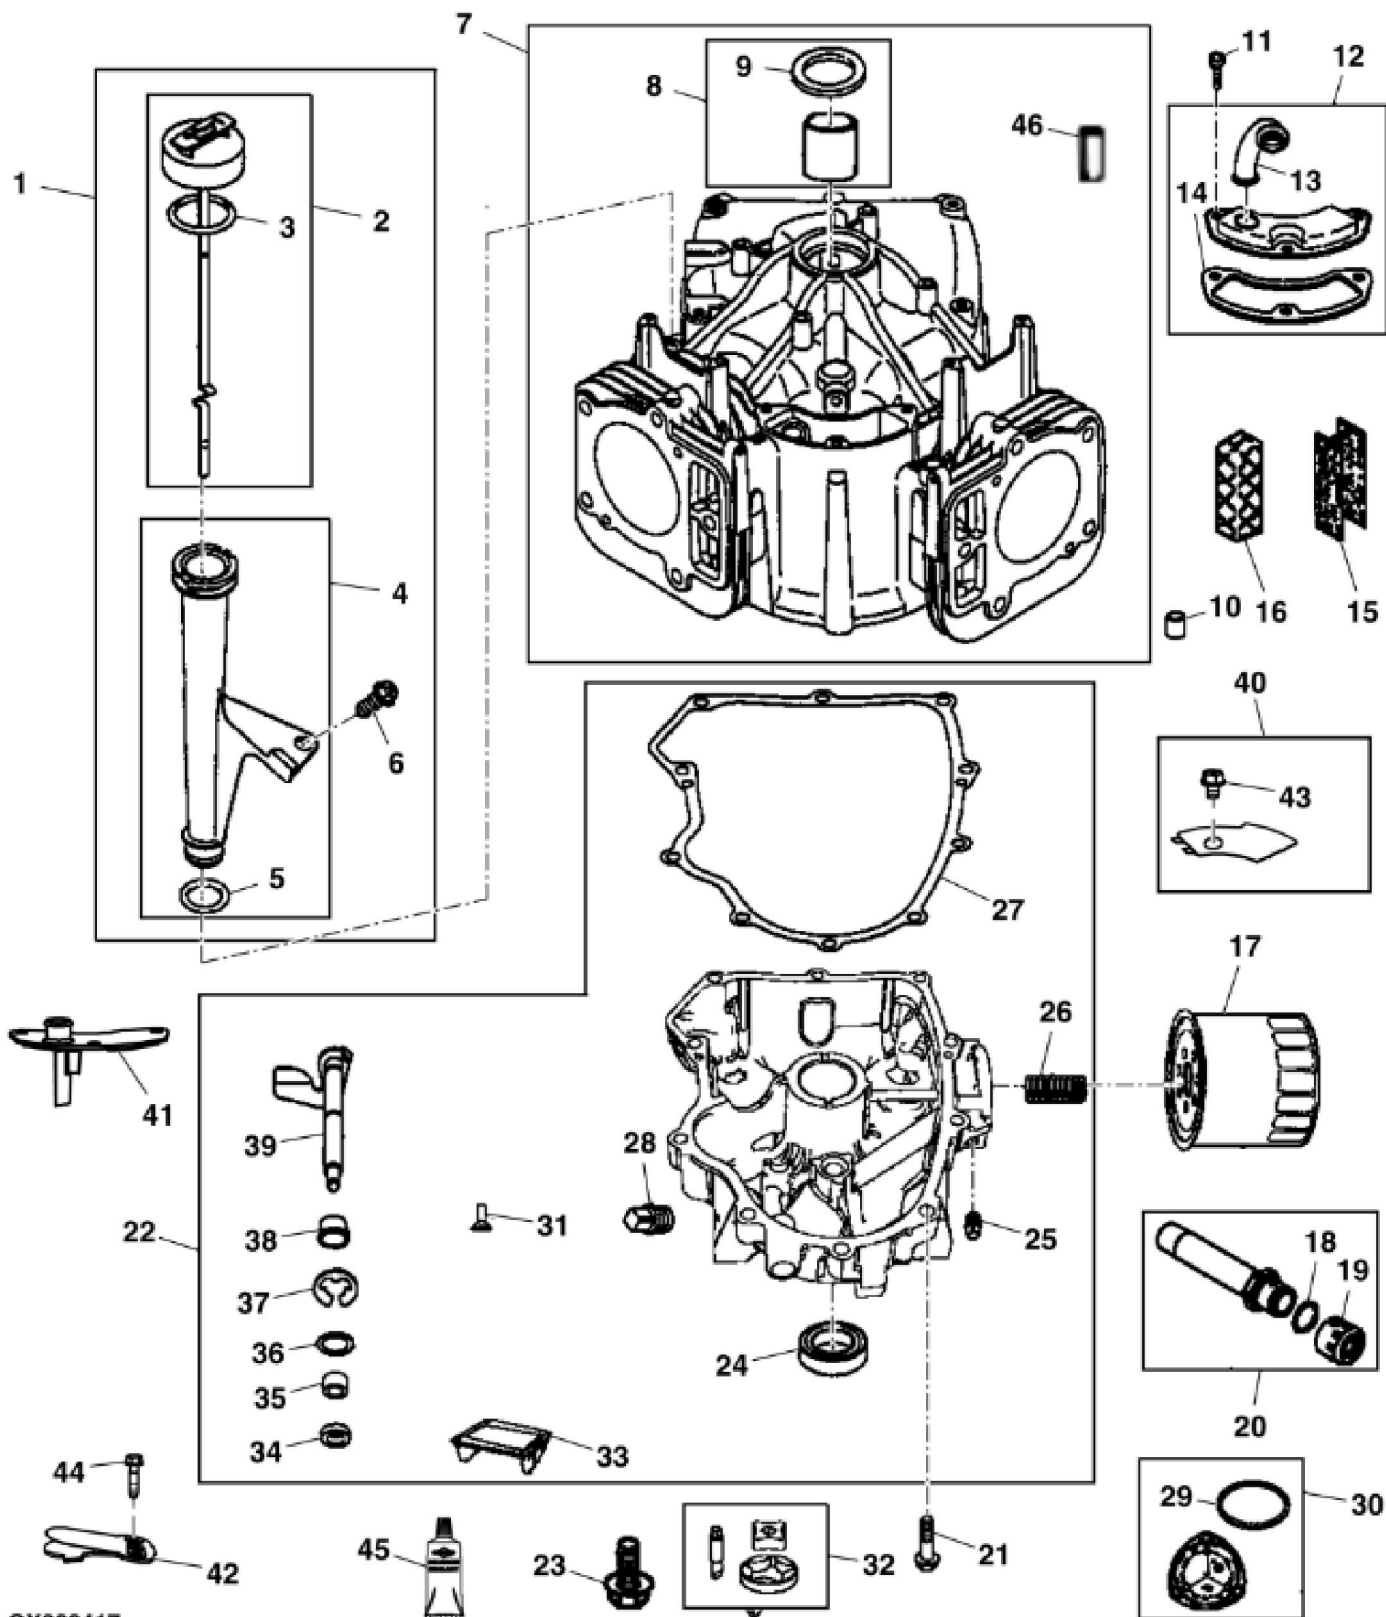

GX309417

KEY	PART NO.	PART NAME	QTY	Serial No.	REMARKS
1	UC11104	DIPSTICK	1		SUB FOR LG499602
2	LG691036	DIPSTICK	1		
3	LG691031	O-RING	1		
4	LG691037	OIL TUBE	1		
5	LG691032	O-RING	1		
6	M153266	SCREW	1		
7	MIA12493	CYLINDER	1		ORDER MIA13087; ALSO ORDER MIA13077, MIU14443, MIU14444, MIU14445, MIU14464 AND MIU14448
7	MIA13087	CYLINDER	1	____-700000	USE WITH MIA12373 OR MIA12851; INCLUDES (6) LG690959
7	MIA13208	CYLINDER	1	700001-____	USE WITH MIA13103 OR AUC10153
8	MIA11778	SEAL KIT	1		
9	LG391086S	SEAL	1		
10	LG690959	DOWEL PIN	6		
11	LG691108	SCREW	3		
12	MIA10872	BREATHER	1		
13	MIU14443	TUBE	1		SUB FOR MIU11280
14	LG690937	GASKET	1		
15	LG690957	RETAINER	1		USE WITH MIA12851
16	MIU11502	BREATHER	1		
17	AM125424	OIL FILTER	1		
18	T77932	O-RING	1		
19	M144897	CAP	1		
20	AM131611	KIT	1		Oil Drain
21	M142896	SCREW	10		
22	MIA11584	RESERVOIR	1	____-700000	INCLUDES LG692125, MIA11464 AND MIU12143
22	MIA13209	RESERVOIR	1	700001-____	USE WITH MIA13103 OR AUC10153
23	GX24210	SCREW	4		Engine Mounting
24	MIU11958	SEAL	1		Oil
25	15H638	PIPE PLUG	1		1/8"
26	LG690954	THREADED NIPPLE	1		
27	MIU14436	GASKET	1		SUB FOR MIU13979
28	LG690946	DRAIN PLUG	1		9.525 mm, ORDER 15H623
28	15H623	DRAIN PLUG	1		3/8"