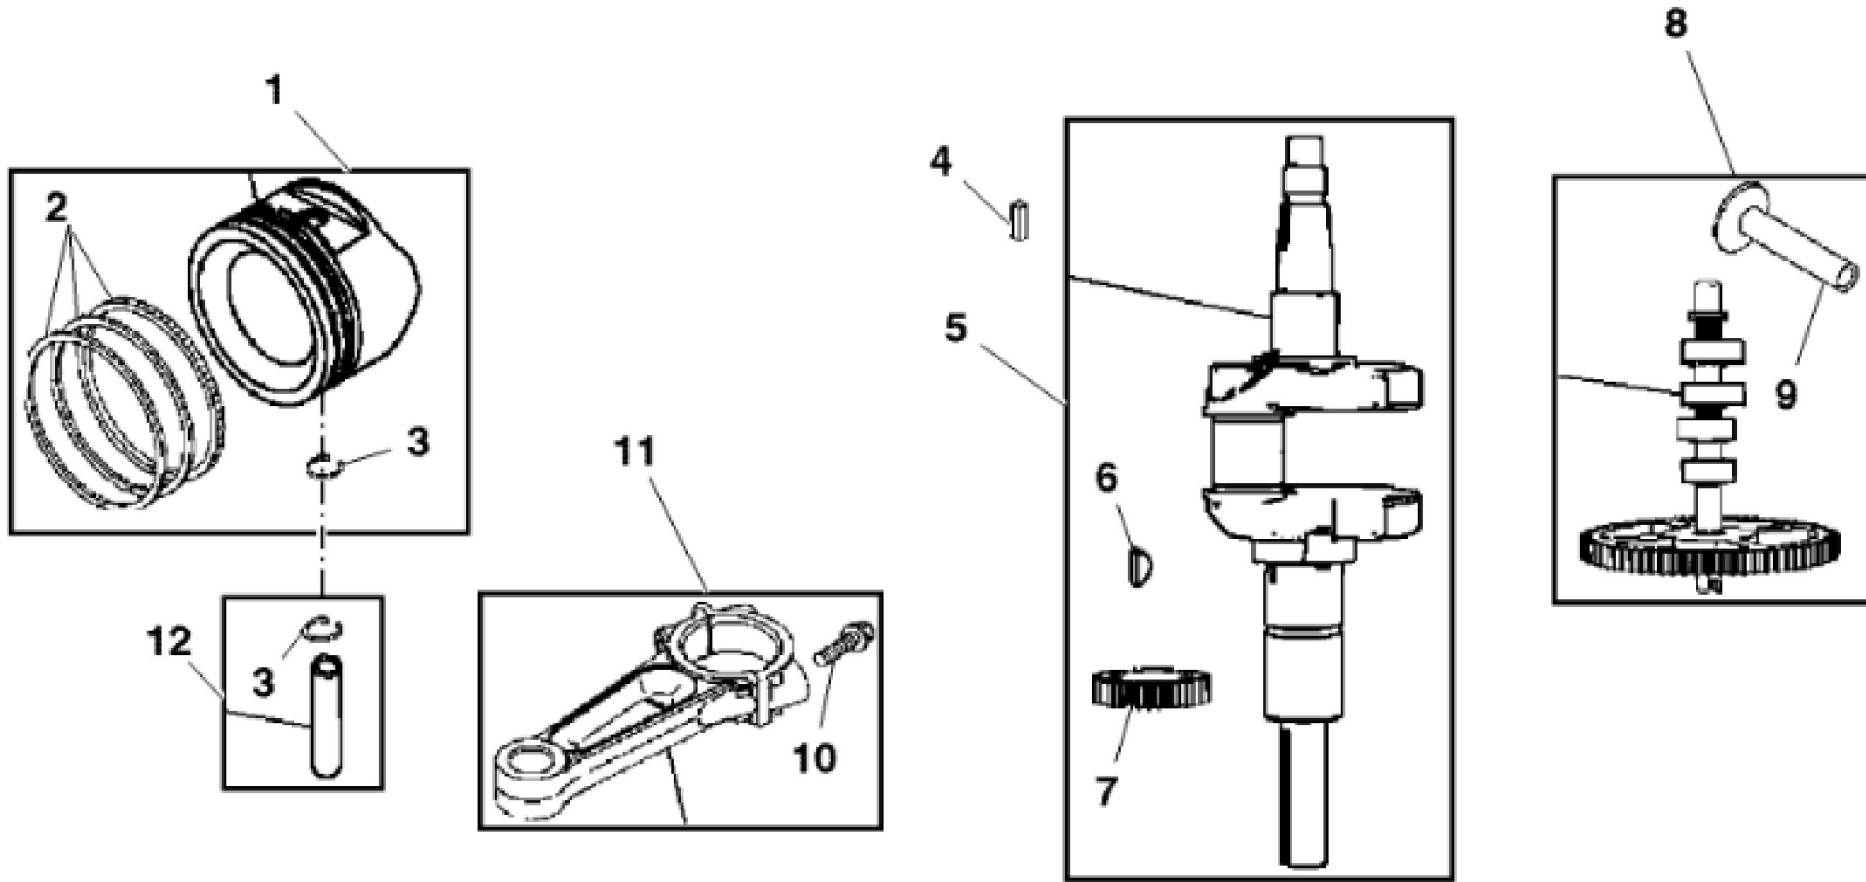

KEY	PART NO.	PART NAME	QTY	Serial No.	REMARKS
29	MIU12153	SEAL	1		
30	MIA11464	COVER	1		
31	MIU12142	SCREW	3		
32	MIU12143	OIL PUMP	1		
33	MIU12140	SCREEN	1		
34	MIU11284	SEAL	1		Governor Shaft
35	MIU12503	BUSHING	1		
36	M142280	WASHER	1		
37	M142286	RETAINER	2		
38	M142282	BUSHING	2		
39	LG691045	CRANK	1		Governor
40	MIA13077	PLATE	1		
41	MIU14444	COVER	1		Breather
42	MIU14445	VALVE	1		Breather
43	MIU14464	SCREW	1		
44	MIU14448	SCREW	1		
45	PM37469	LIQUID GASKET	AR		
46	UC12131	PIN	1		USE WITH MIA13208
47	LG692125	CAP SCREW	1		(Not Illustrated)

KEY	PART NO.	PART NAME	QTY	REMARKS
1	MIA11346	PISTON	2	STD
1	MIA11102	PISTON	2	.020" (.50 MM), OS
2	MIU12013	PISTON RING KIT	2	STD
2	MIU12161	RING	2	.020" (.50 MM), OS
3	LG690975	LOCK	2	
4	LG222698S	SHAFT KEY	1	Flywheel
5	MIA11457	CRANKSHAFT	1	
6	26H4	SHAFT KEY	1	1/8" X 3/8"
7	LG690980	GEAR	1	Timing
8	MIA10916	CAMSHAFT	1	USE WITH MIA12373
8	M151221	CAMSHAFT	1	USE WITH MIA12851, MIA13103 OR AUC10153
9	LG690977	TAPPET	4	
10	LG690976	SCREW	4	USE WITH MIA12373, MIA13103 OR AUC10153
10	M151158	SCREW	4	USE WITH MIA12851
11	MIA11459	CONNECTING ROD	2	
12	MIA11458	PISTON PIN	2	