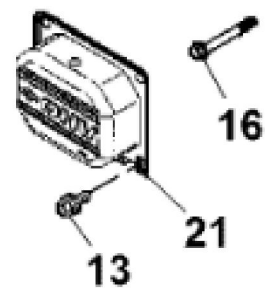

KEY	PART NO.	PART NAME	QTY	Serial No.	REMARKS
29	MIU12153	SEAL	1		
30	MIA11464	COVER	1		
31	MIU12142	SCREW	3		
32	MIU12143	OIL PUMP	1		
33	MIU12140	SCREEN	1		
34	MIU11284	SEAL	1		Governor Shaft
35	MIU12503	BUSHING	1		
36	M142280	WASHER	1		
37	M142286	RETAINER	2		
38	M142282	BUSHING	2		
39	LG691045	CRANK	1		Governor
40	MIA13077	PLATE	1		
41	MIU14444	COVER	1		Breather
42	MIU14445	VALVE	1		Breather
43	MIU14464	SCREW	1		
44	MIU14448	SCREW	1		
45	PM37469	LIQUID GASKET	AR		
46	UC12131	PIN	1		USE WITH MIA13208
47	LG692125	CAP SCREW	1		(Not Illustrated)

Thank you so much for reading

John Deere > Turf And Utility >TRACTOR, LAWN AND GARDEN >X135R - TRACTOR, LAWN AND GARDEN >X135R 100 Series Tractor >20 ENGINE ETN161951 >ST730034 - CRANKSHAFT, CONNECTING RODS AND PISTONS

KEY	PART NO.	PART NAME	QTY	REMARKS
1	MIA11346	PISTON	2	STD
1	MIA11102	PISTON	2	.020" (.50 MM), OS
2	MIU12013	PISTON RING KIT	2	STD
2	MIU12161	RING	2	.020" (.50 MM), OS
3	LG690975	LOCK	2	
4	LG222698S	SHAFT KEY	1	Flywheel
5	MIA11457	CRANKSHAFT	1	
6	26H4	SHAFT KEY	1	1/8" X 3/8"
7	LG690980	GEAR	1	Timing
8	MIA10916	CAMSHAFT	1	USE WITH MIA12373
8	M151221	CAMSHAFT	1	USE WITH MIA12851, MIA13103 OR AUC10153
9	LG690977	TAPPET	4	
10	LG690976	SCREW	4	USE WITH MIA12373, MIA13103 OR AUC10153
10	M151158	SCREW	4	USE WITH MIA12851
11	MIA11459	CONNECTING ROD	2	
12	MIA11458	PISTON PIN	2	