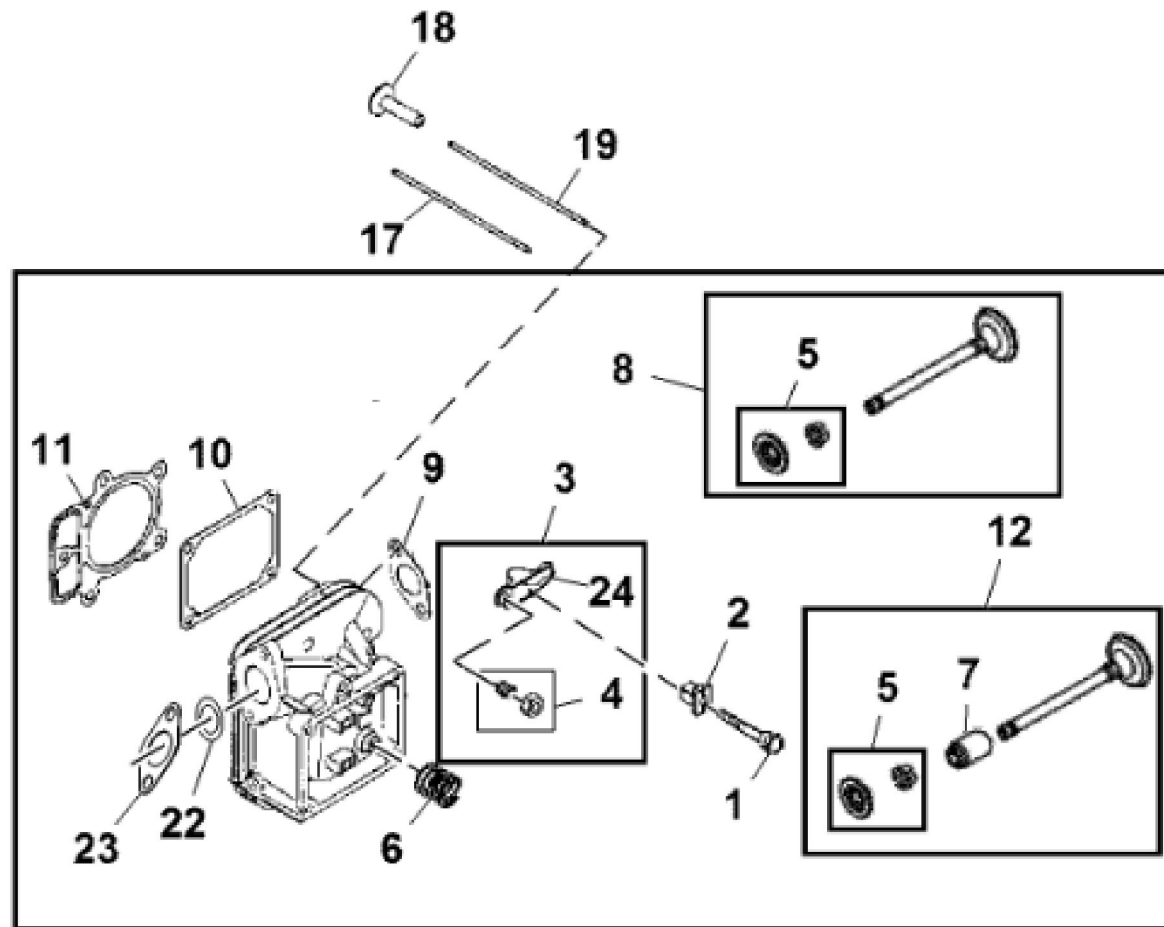

KEY	PART NO.	PART NAME	QTY	Serial No.	REMARKS
29	MIU12153	SEAL	1		
30	MIA11464	COVER	1		
31	MIU12142	SCREW	3		
32	MIU12143	OIL PUMP	1		
33	MIU12140	SCREEN	1		
34	MIU11284	SEAL	1		Governor Shaft
35	MIU12503	BUSHING	1		
36	M142280	WASHER	1		
37	M142286	RETAINER	2		
38	M142282	BUSHING	2		
39	LG691045	CRANK	1		Governor
40	MIA13077	PLATE	1		
41	MIU14444	COVER	1		Breather
42	MIU14445	VALVE	1		Breather
43	MIU14464	SCREW	1		
44	MIU14448	SCREW	1		
45	PM37469	LIQUID GASKET	AR		
46	UC12131	PIN	1		USE WITH MIA13208
47	LG692125	CAP SCREW	1		(Not Illustrated)

Thank you so much for reading

John Deere > Turf And Utility >TRACTOR, LAWN AND GARDEN >X135R - TRACTOR, LAWN AND GARDEN >X135R 100 Series Tractor >20 ENGINE ETN161951 >ST730034 - CRANKSHAFT, CONNECTING RODS AND PISTONS

KEY	PART NO.	PART NAME	QTY	REMARKS
1	MIA11346	PISTON	2	STD
1	MIA11102	PISTON	2	.020" (.50 MM), OS
2	MIU12013	PISTON RING KIT	2	STD
2	MIU12161	RING	2	.020" (.50 MM), OS
3	LG690975	LOCK	2	
4	LG222698S	SHAFT KEY	1	Flywheel
5	MIA11457	CRANKSHAFT	1	
6	26H4	SHAFT KEY	1	1/8" X 3/8"
7	LG690980	GEAR	1	Timing
8	MIA10916	CAMSHAFT	1	USE WITH MIA12373
8	M151221	CAMSHAFT	1	USE WITH MIA12851, MIA13103 OR AUC10153
9	LG690977	TAPPET	4	
10	LG690976	SCREW	4	USE WITH MIA12373, MIA13103 OR AUC10153
10	M151158	SCREW	4	USE WITH MIA12851
11	MIA11459	CONNECTING ROD	2	
12	MIA11458	PISTON PIN	2	