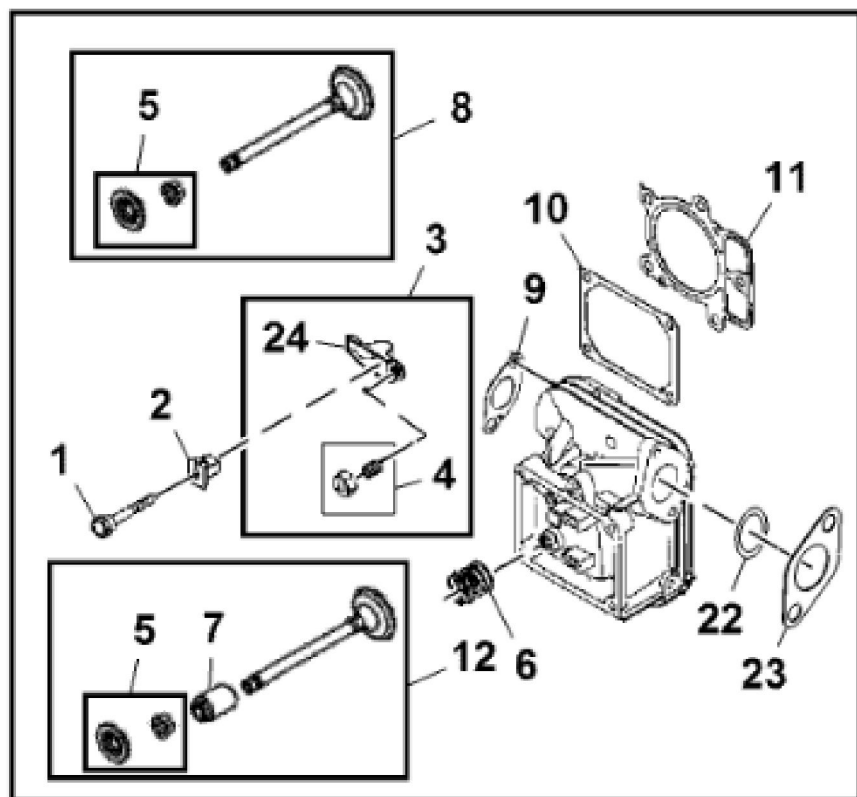

KEY	PART NO.	PART NAME	QTY	Serial No.	REMARKS
29	MIU12153	SEAL	1		
30	MIA11464	COVER	1		
31	MIU12142	SCREW	3		
32	MIU12143	OIL PUMP	1		
33	MIU12140	SCREEN	1		
34	MIU11284	SEAL	1		Governor Shaft
35	MIU12503	BUSHING	1		
36	M142280	WASHER	1		
37	M142286	RETAINER	2		
38	M142282	BUSHING	2		
39	LG691045	CRANK	1		Governor
40	MIA13077	PLATE	1		
41	MIU14444	COVER	1		Breather
42	MIU14445	VALVE	1		Breather
43	MIU14464	SCREW	1		
44	MIU14448	SCREW	1		
45	PM37469	LIQUID GASKET	AR		
46	UC12131	PIN	1		USE WITH MIA13208
47	LG692125	CAP SCREW	1		(Not Illustrated)

Thank you so much for reading

John Deere > Turf And Utility >TRACTOR, LAWN AND GARDEN >X135R - TRACTOR, LAWN AND GARDEN >X135R 100 Series Tractor >20 ENGINE ETN161951 >ST730034 - CRANKSHAFT, CONNECTING RODS AND PISTONS

KEY	PART NO.	PART NAME	QTY	REMARKS
1	MIA11346	PISTON	2	STD
1	MIA11102	PISTON	2	.020" (.50 MM), OS
2	MIU12013	PISTON RING KIT	2	STD
2	MIU12161	RING	2	.020" (.50 MM), OS
3	LG690975	LOCK	2	
4	LG222698S	SHAFT KEY	1	Flywheel
5	MIA11457	CRANKSHAFT	1	
6	26H4	SHAFT KEY	1	1/8" X 3/8"
7	LG690980	GEAR	1	Timing
8	MIA10916	CAMSHAFT	1	USE WITH MIA12373
8	M151221	CAMSHAFT	1	USE WITH MIA12851, MIA13103 OR AUC10153
9	LG690977	TAPPET	4	
10	LG690976	SCREW	4	USE WITH MIA12373, MIA13103 OR AUC10153
10	M151158	SCREW	4	USE WITH MIA12851
11	MIA11459	CONNECTING ROD	2	
12	MIA11458	PISTON PIN	2	