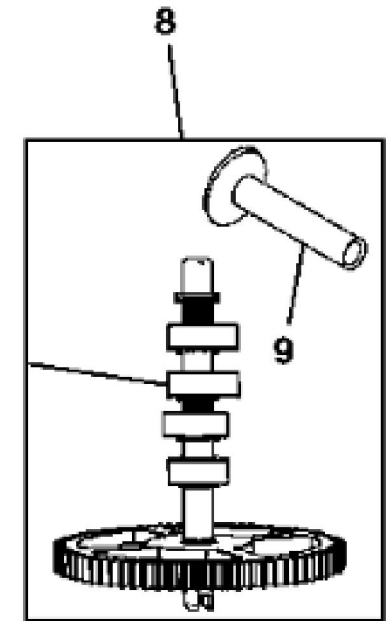

<https://www.ebooklibonline.com>

Hello dear friend!

Thank you very much for reading.

Enter the link into your browser.

The full manual is available for immediate download.

<https://www.ebooklibonline.com>

KEY	PART NO.	PART NAME	QTY	REMARKS	
32	MIU12143	OIL PUMP	1		
33	MIU12140	SCREEN	1		
34	MIU11284	SEAL	1	Governor Shaft	
35	MIU12503	BUSHING	1		
36	M142280	WASHER	1		
37	M142286	RETAINER	2		
38	M142282	BUSHING	2		
39	LG691045	CRANK	1	Governor	
40	MIA11584	RESERVOIR	1		
..	MIA11518	GASOLINE ENGINE	1	(MARKED 405577-0129-B1) (SUB MIA11842)	
..	MIA11842	GASOLINE ENGINE	1	(MARKED 405577-0129-B3) (SUB MIA11890)	

Thank you so much for reading

CRANKSHAFT AND PISTON

KEY	PART NO.	PART NAME	QTY	REMARKS	
1	MIA11346	PISTON	2	STD.	
1	MIA11102	PISTON	2	.020" (.50 MM), OS	
2	MIU12013	PISTON RING KIT	1	STD.	
2	MIU12161	RING	1	.020" (.50 MM), OS	
3	LG690975	LOCK	2		
4	LG222698S	SHAFT KEY	1	FLYWHEEL	
5	MIA11457	CRANKSHAFT	1		
6	26H67	SHAFT KEY	1	1/8" X 3/8"	
7	LG690980	GEAR	1	TIMING	
8	MIA10916	CAMSHAFT	1		
9	LG690977	TAPPET	4		
10	LG690976	SCREW	2		
11	MIA11459	CONNECTING ROD	2		
12	MIA11458	PISTON PIN	2		