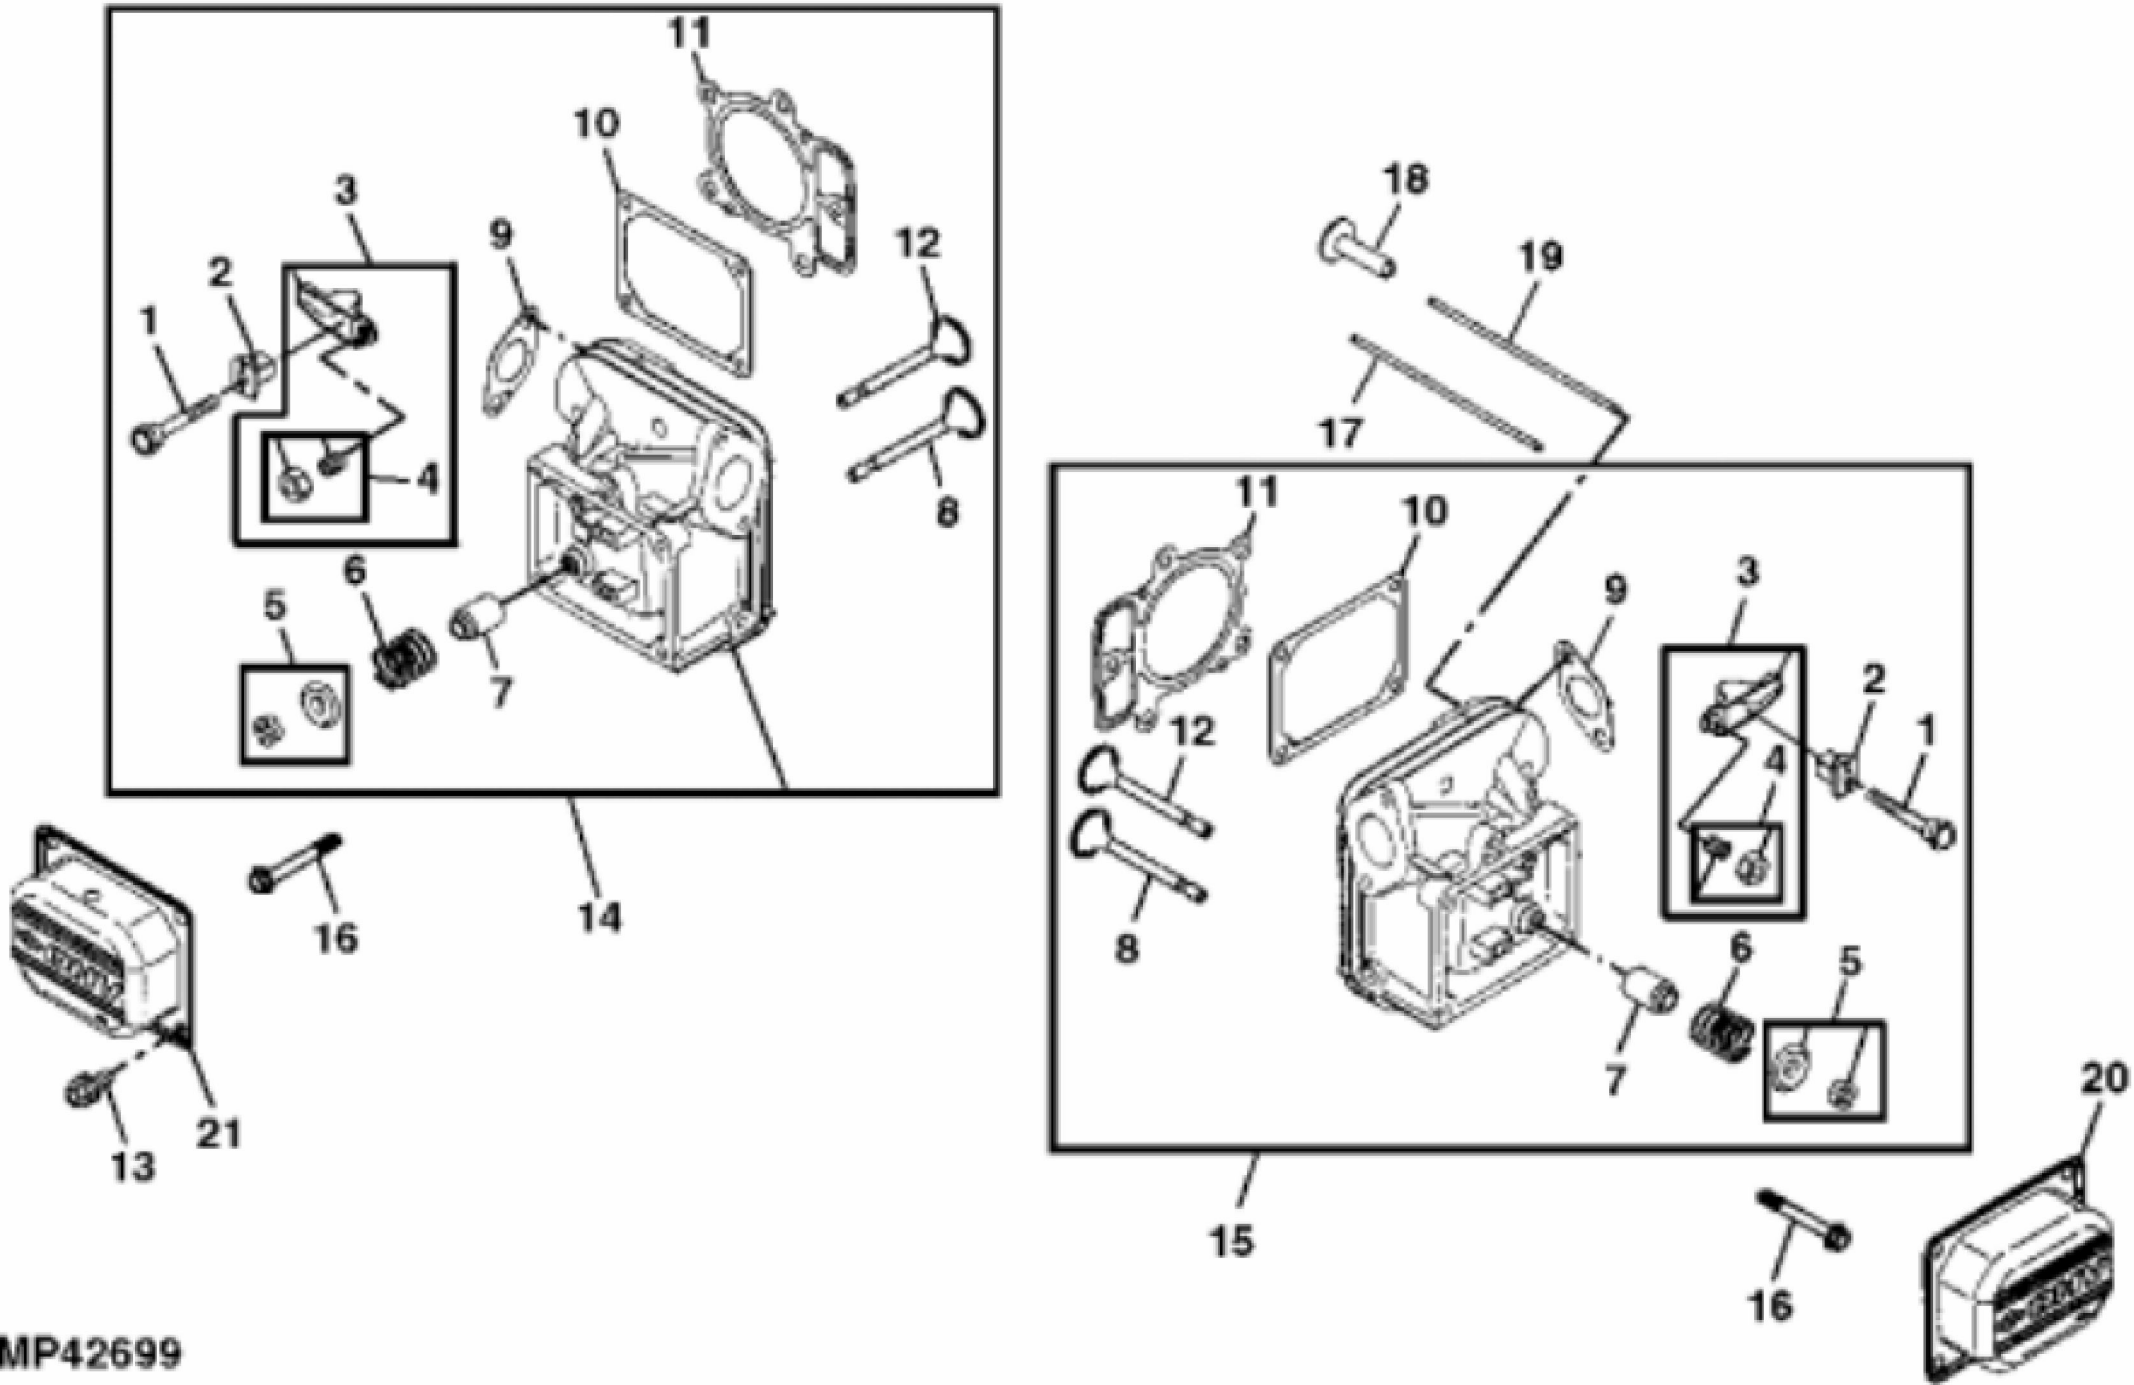

<https://www.ebooklibonline.com>

Hello dear friend!

Thank you very much for reading.

Enter the link into your browser.

The full manual is available for immediate download.

<https://www.ebooklibonline.com>

KEY	PART NO.	PART NAME	QTY	REMARKS	
32	MIU12143	OIL PUMP	1		
33	MIU12140	SCREEN	1		
34	MIU11284	SEAL	1	Governor Shaft	
35	MIU12503	BUSHING	1		
36	M142280	WASHER	1		
37	M142286	RETAINER	2		
38	M142282	BUSHING	2		
39	LG691045	CRANK	1	Governor	
40	MIA11584	RESERVOIR	1		
..	MIA11518	GASOLINE ENGINE	1	(MARKED 405577-0129-B1) (SUB MIA11842)	
..	MIA11842	GASOLINE ENGINE	1	(MARKED 405577-0129-B3) (SUB MIA11890)	

Thank you so much for reading

CRANKSHAFT AND PISTON

KEY	PART NO.	PART NAME	QTY	REMARKS	
1	MIA11346	PISTON	2	STD.	
1	MIA11102	PISTON	2	.020" (.50 MM), OS	
2	MIU12013	PISTON RING KIT	1	STD.	
2	MIU12161	RING	1	.020" (.50 MM), OS	
3	LG690975	LOCK	2		
4	LG222698S	SHAFT KEY	1	FLYWHEEL	
5	MIA11457	CRANKSHAFT	1		
6	26H67	SHAFT KEY	1	1/8" X 3/8"	
7	LG690980	GEAR	1	TIMING	
8	MIA10916	CAMSHAFT	1		
9	LG690977	TAPPET	4		
10	LG690976	SCREW	2		
11	MIA11459	CONNECTING ROD	2		
12	MIA11458	PISTON PIN	2		