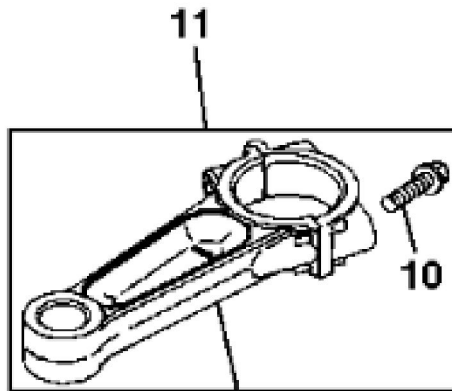

<https://www.ebooklibonline.com>

Hello dear friend!

Thank you very much for reading.

Enter the link into your browser.

The full manual is available for immediate download.

<https://www.ebooklibonline.com>

KEY	PART NO.	PART NAME	QTY	REMARKS	
32	MIU12143	OIL PUMP	1		
33	MIU12140	SCREEN	1		
34	MIU11284	SEAL	1	Governor Shaft	
35	MIU12503	BUSHING	1		
36	M142280	WASHER	1		
37	M142286	RETAINER	2		
38	M142282	BUSHING	2		
39	LG691045	CRANK	1	Governor	
40	MIA11584	RESERVOIR	1		
..	MIA11518	GASOLINE ENGINE	1	(MARKED 405577-0129-B1) (SUB MIA11842)	
..	MIA11842	GASOLINE ENGINE	1	(MARKED 405577-0129-B3) (SUB MIA11890)	

Thank you so much for reading

CRANKSHAFT AND PISTON

KEY	PART NO.	PART NAME	QTY	REMARKS	
1	MIA11346	PISTON	2	STD.	
1	MIA11102	PISTON	2	.020" (.50 MM), OS	
2	MIU12013	PISTON RING KIT	1	STD.	
2	MIU12161	RING	1	.020" (.50 MM), OS	
3	LG690975	LOCK	2		
4	LG222698S	SHAFT KEY	1	FLYWHEEL	
5	MIA11457	CRANKSHAFT	1		
6	26H67	SHAFT KEY	1	1/8" X 3/8"	
7	LG690980	GEAR	1	TIMING	
8	MIA10916	CAMSHAFT	1		
9	LG690977	TAPPET	4		
10	LG690976	SCREW	2		
11	MIA11459	CONNECTING ROD	2		
12	MIA11458	PISTON PIN	2		