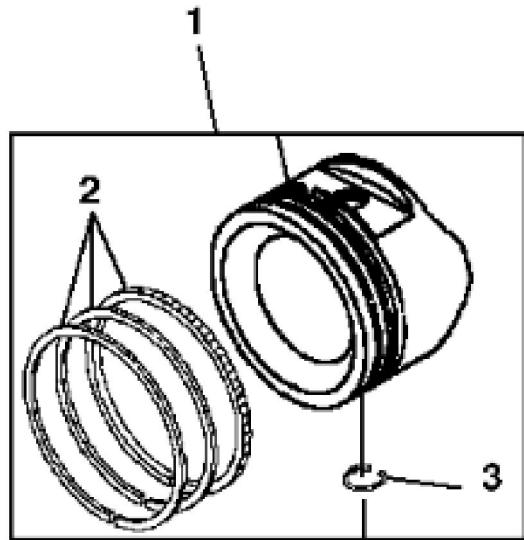

<https://www.ebooklibonline.com>

Hello dear friend!

Thank you very much for reading.

Enter the link into your browser.

The full manual is available for immediate download.

<https://www.ebooklibonline.com>

KEY	PART NO.	PART NAME	QTY	REMARKS	
32	MIU12143	OIL PUMP	1		
33	MIU12140	SCREEN	1		
34	MIU11284	SEAL	1	Governor Shaft	
35	MIU12503	BUSHING	1		
36	M142280	WASHER	1		
37	M142286	RETAINER	2		
38	M142282	BUSHING	2		
39	LG691045	CRANK	1	Governor	
40	MIA11584	RESERVOIR	1		
..	MIA11518	GASOLINE ENGINE	1	(MARKED 405577-0129-B1) (SUB MIA11842)	
..	MIA11842	GASOLINE ENGINE	1	(MARKED 405577-0129-B3) (SUB MIA11890)	

Thank you so much for reading

CRANKSHAFT AND PISTON

KEY	PART NO.	PART NAME	QTY	REMARKS	
1	MIA11346	PISTON	2	STD.	
1	MIA11102	PISTON	2	.020" (.50 MM), OS	
2	MIU12013	PISTON RING KIT	1	STD.	
2	MIU12161	RING	1	.020" (.50 MM), OS	
3	LG690975	LOCK	2		
4	LG222698S	SHAFT KEY	1	FLYWHEEL	
5	MIA11457	CRANKSHAFT	1		
6	26H67	SHAFT KEY	1	1/8" X 3/8"	
7	LG690980	GEAR	1	TIMING	
8	MIA10916	CAMSHAFT	1		
9	LG690977	TAPPET	4		
10	LG690976	SCREW	2		
11	MIA11459	CONNECTING ROD	2		
12	MIA11458	PISTON PIN	2		