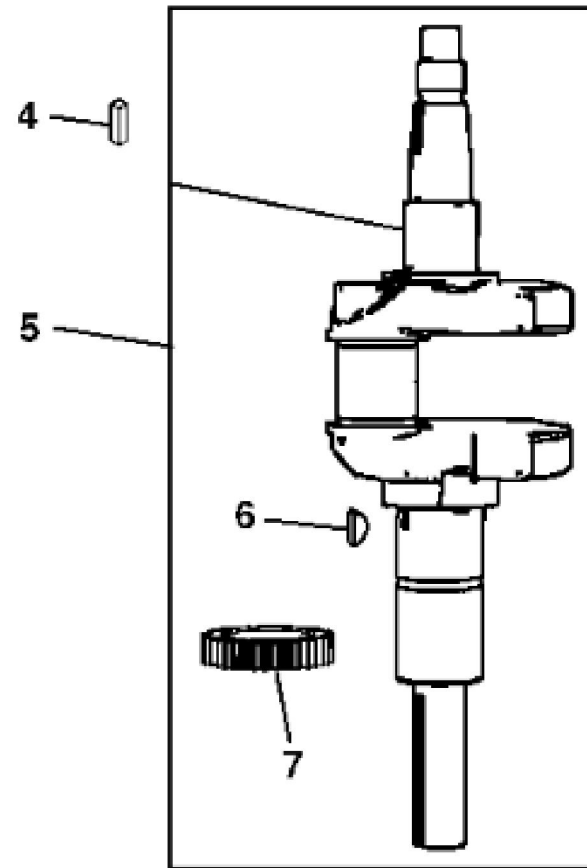

<https://www.ebooklibonline.com>

Hello dear friend!

Thank you very much for reading.

Enter the link into your browser.

The full manual is available for immediate download.

<https://www.ebooklibonline.com>

KEY	PART NO.	PART NAME	QTY	REMARKS	
32	MIU12143	OIL PUMP	1		
33	MIU12140	SCREEN	1		
34	MIU11284	SEAL	1	Governor Shaft	
35	MIU12503	BUSHING	1		
36	M142280	WASHER	1		
37	M142286	RETAINER	2		
38	M142282	BUSHING	2		
39	LG691045	CRANK	1	Governor	
40	MIA11584	RESERVOIR	1		
..	MIA11518	GASOLINE ENGINE	1	(MARKED 405577-0129-B1) (SUB MIA11842)	
..	MIA11842	GASOLINE ENGINE	1	(MARKED 405577-0129-B3) (SUB MIA11890)	

Thank you so much for reading

CRANKSHAFT AND PISTON

KEY	PART NO.	PART NAME	QTY	REMARKS	
1	MIA11346	PISTON	2	STD.	
1	MIA11102	PISTON	2	.020" (.50 MM), OS	
2	MIU12013	PISTON RING KIT	1	STD.	
2	MIU12161	RING	1	.020" (.50 MM), OS	
3	LG690975	LOCK	2		
4	LG222698S	SHAFT KEY	1	FLYWHEEL	
5	MIA11457	CRANKSHAFT	1		
6	26H67	SHAFT KEY	1	1/8" X 3/8"	
7	LG690980	GEAR	1	TIMING	
8	MIA10916	CAMSHAFT	1		
9	LG690977	TAPPET	4		
10	LG690976	SCREW	2		
11	MIA11459	CONNECTING ROD	2		
12	MIA11458	PISTON PIN	2		